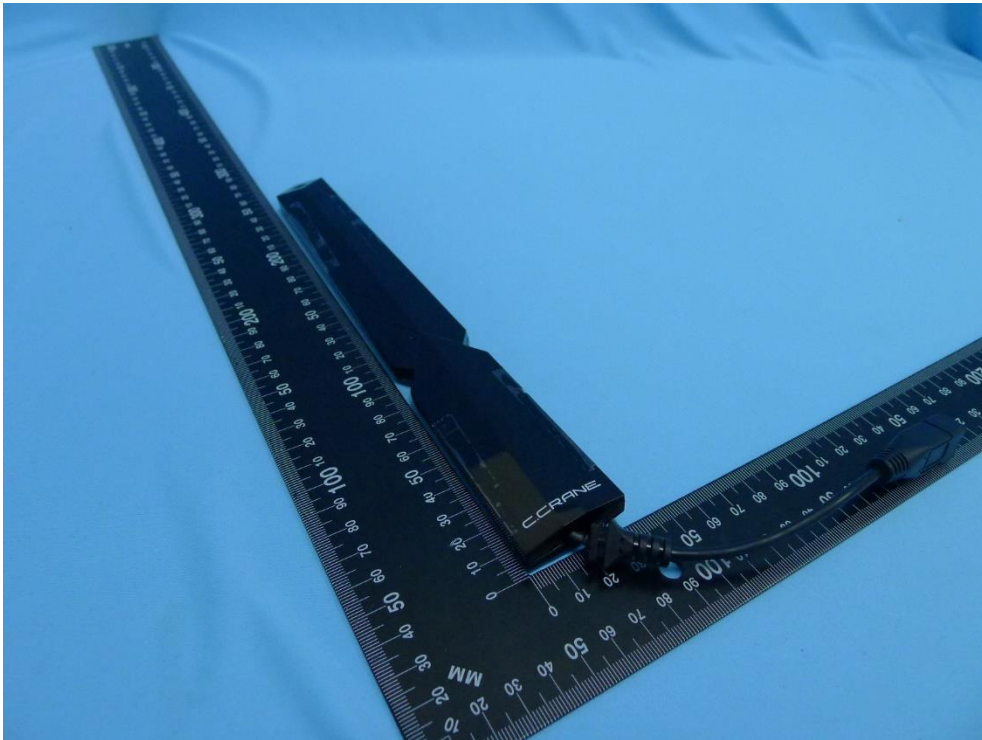

External Photograph

(1) EUT Photo

(2) EUT Photo

FCC ID: TKZAW2405AC1
Product: WIFI USB DONGLE
Model Number: AW2405-AC1

(3) EUT Photo

(4) EUT Photo

FCC ID: TKZAW2405AC1
Product: WIFI USB DONGLE
Model Number: AW2405-AC1