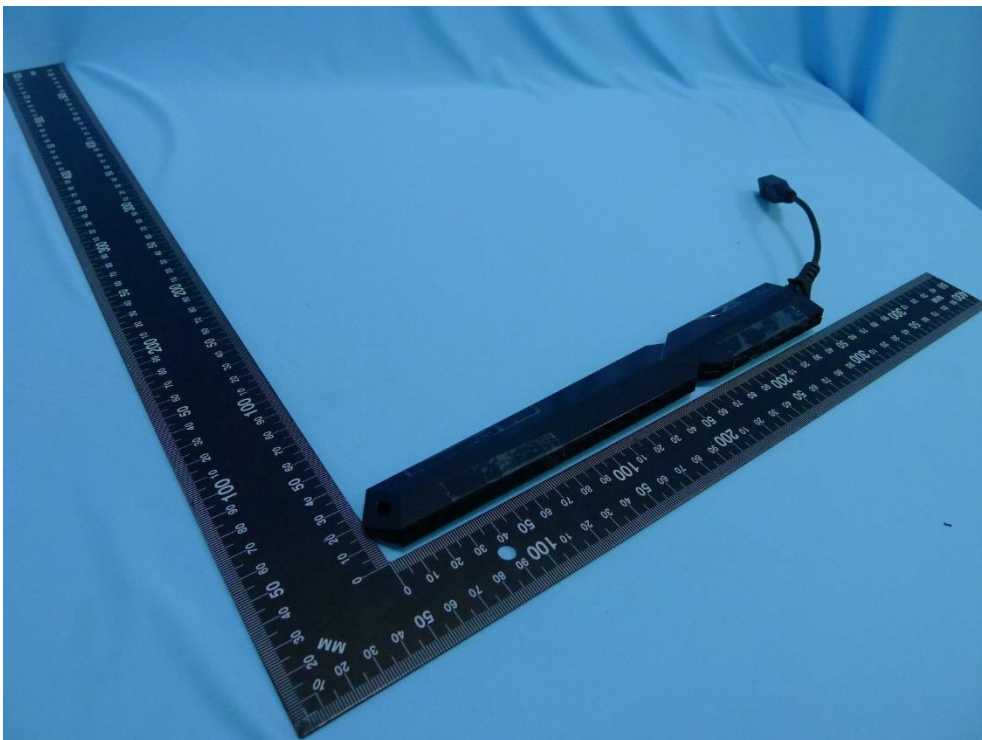

External Photograph

(1) EUT Photo

(2) EUT Photo

FCC ID: TKZAW2405AC1
Product: WIFI USB DONGLE
Model Number: AW2405-AC1

(3) EUT Photo

(4) EUT Photo

FCC ID: TKZAW2405AC1
Product: WIFI USB DONGLE
Model Number: AW2405-AC1