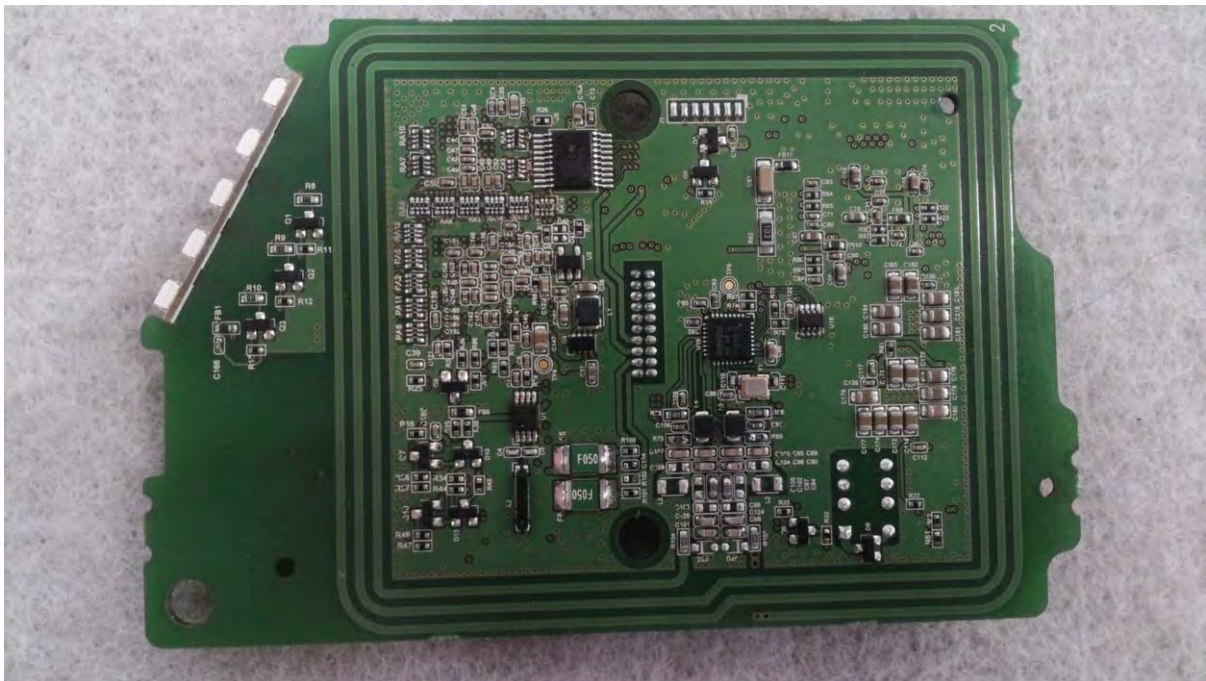

Internal photos of EUT

- Inside of Product #1

- Inside of Product #2

- Main board Top

- Main board Bottom

- Sub board Top

- Sub board Bottom

- Module Location

- Antenna

Loop antenna

13.56 MHz Loop antenna
69 mm x 78.5 mm