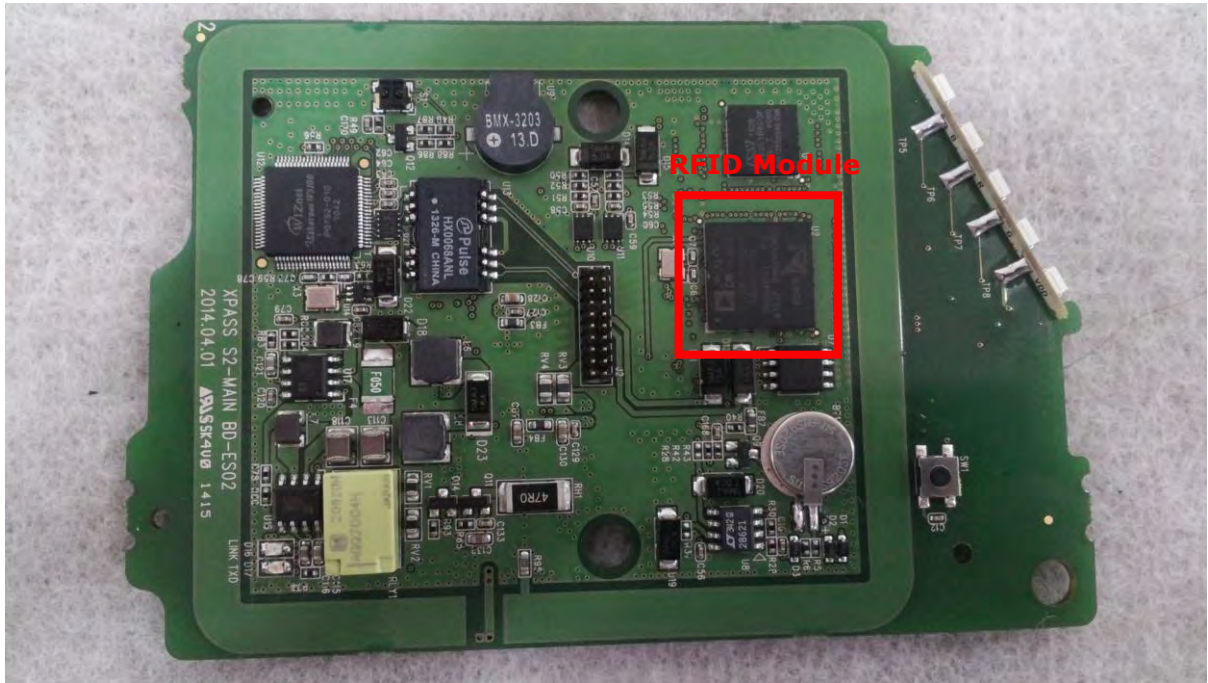

Internal photos of EUT

- Inside of Product #1

- Inside of Product #2

- Main board Top

- Main board Bottom

- Sub board Top

- Sub board Bottom

- Module Location

- Antenna

Loop antenna

13.56 MHz Loop antenna
69 mm x 78.5 mm