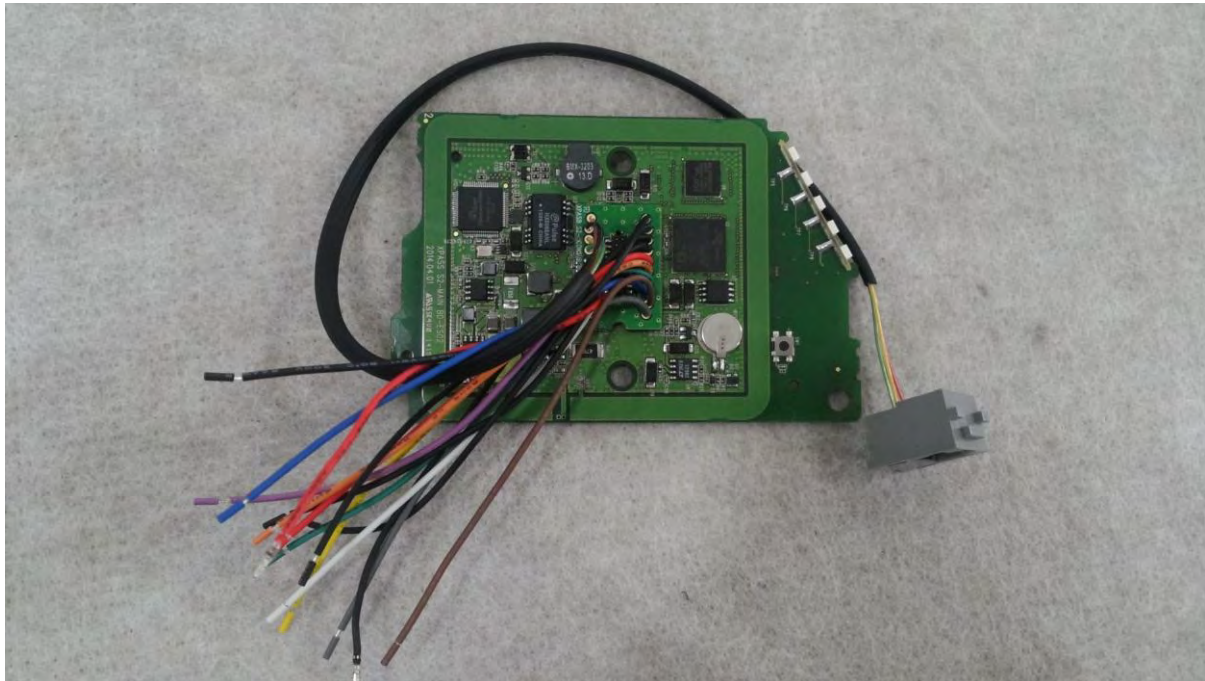

Internal photos of EUT

- Inside of Product #1

- Inside of Product #2

- Main board Top

- Main board Bottom

- Sub board Top

- Sub board Bottom

- Module Location

- Antenna

Loop antenna

13.56 MHz Loop antenna
69 mm x 78.5 mm