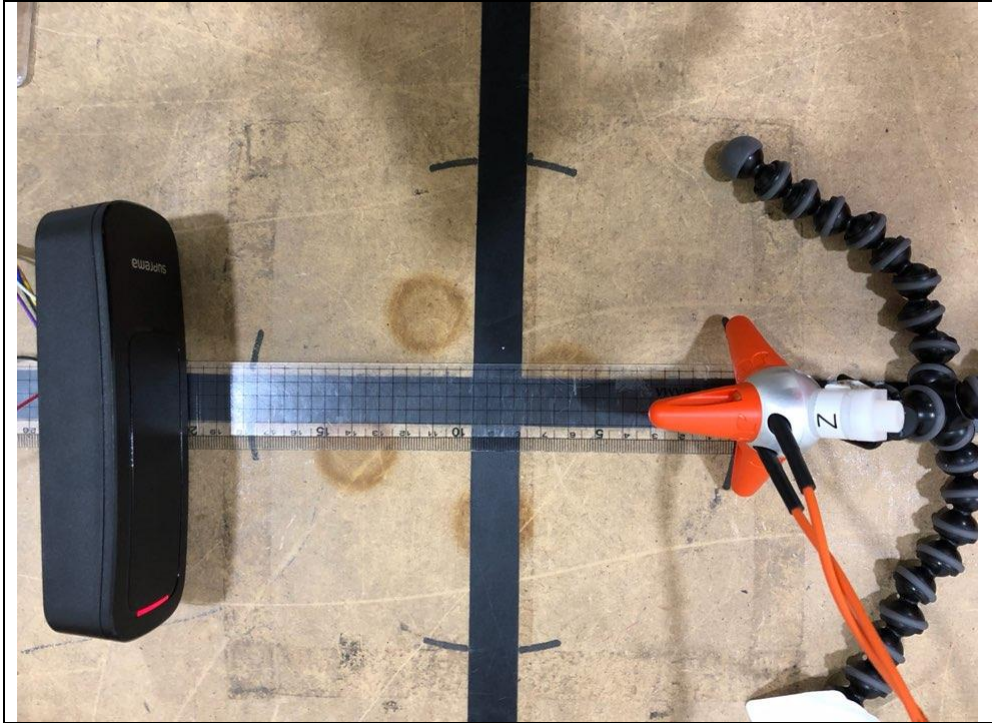

Test setup photos

- 9 kHz ~ 30 MHz

- 30 MHz ~ 1 GHz

- Conducted Emission

- AM

- VM