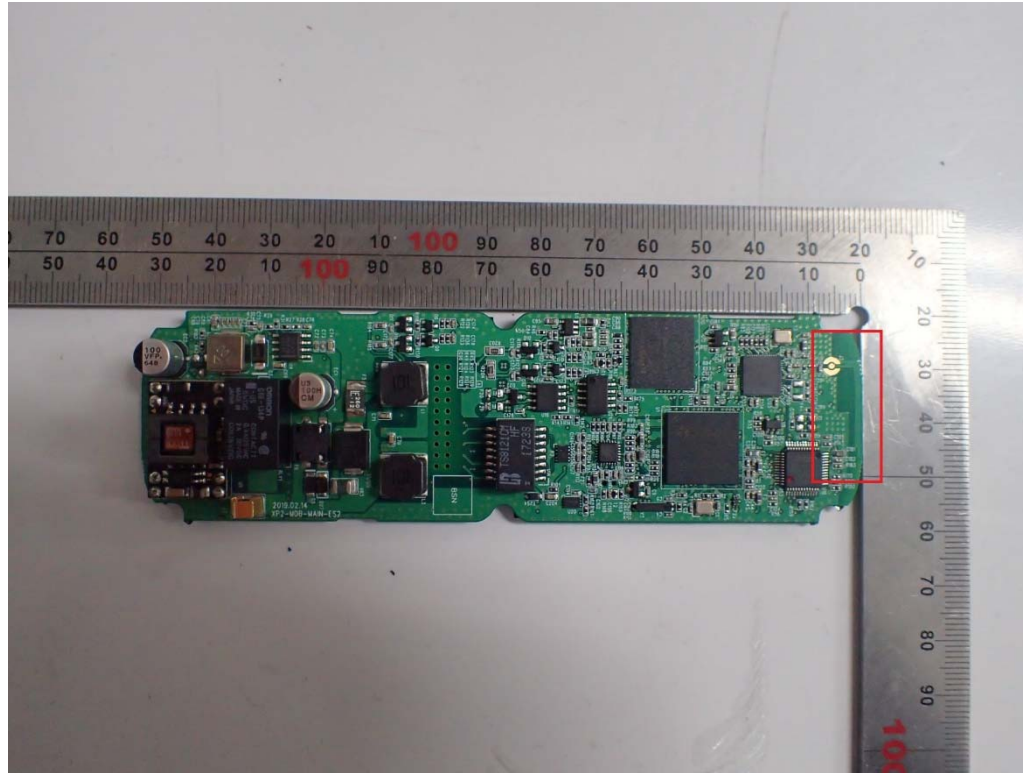

Main board front

Main board Rear

RF board front

RF Board rear

135.4 kHz, 13.56 MHz Antenna

Bluetooth Antenna

Inside