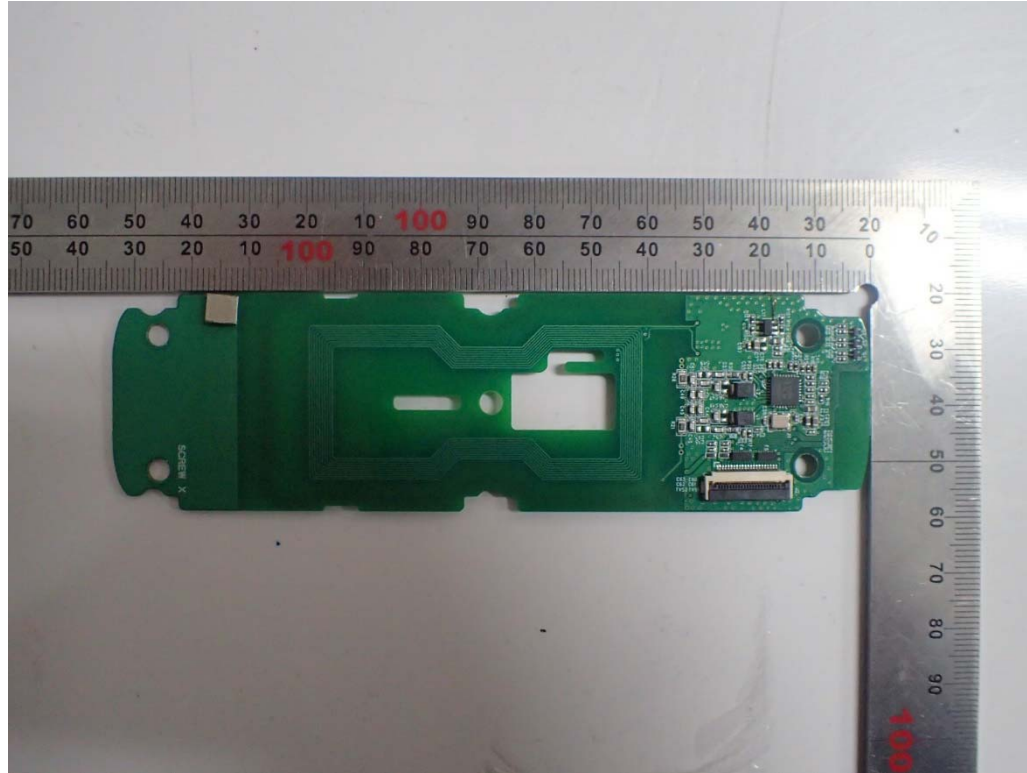

Main board front

Main board Rear

RF board front

RF Board rear

135.4 kHz, 13.56 MHz Antenna

Bluetooth Antenna

Inside