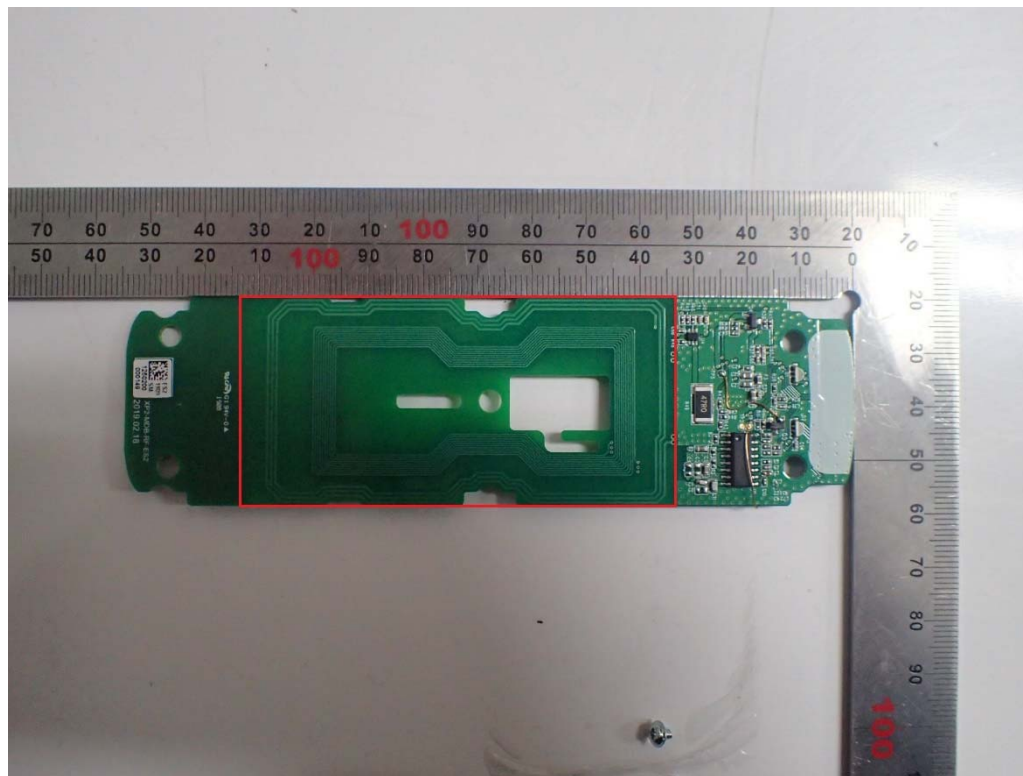

Main board front

Main board Rear

RF board front

RF Board rear

135.4 kHz, 13.56 MHz Antenna

Bluetooth Antenna

Inside