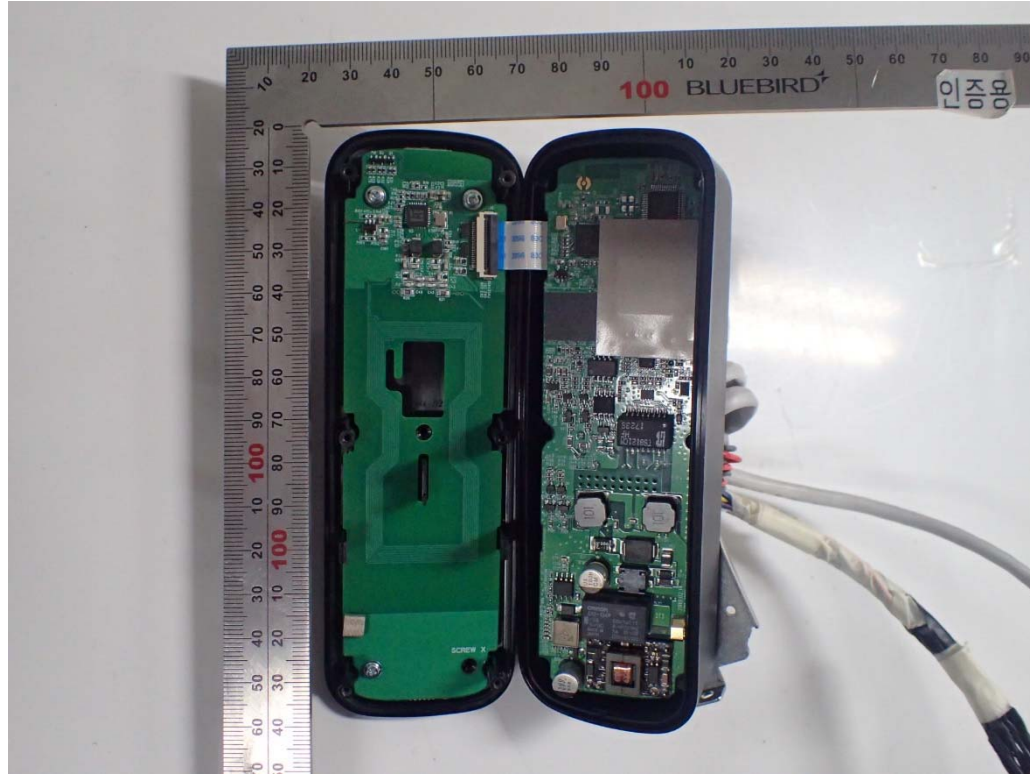

Main board front

Main board Rear

RF board front

RF Board rear

135.4 kHz, 13.56 MHz Antenna

Bluetooth Antenna

Inside