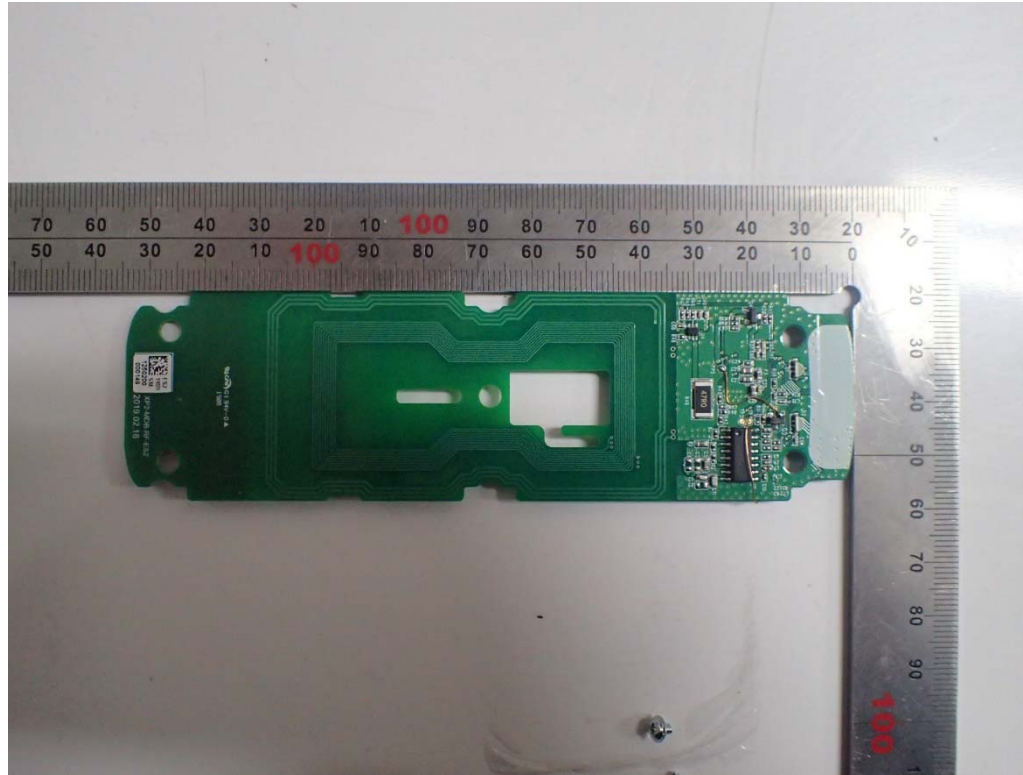

Main board front

Main board Rear

RF board front

RF Board rear

135.4 kHz, 13.56 MHz Antenna

Bluetooth Antenna

Inside