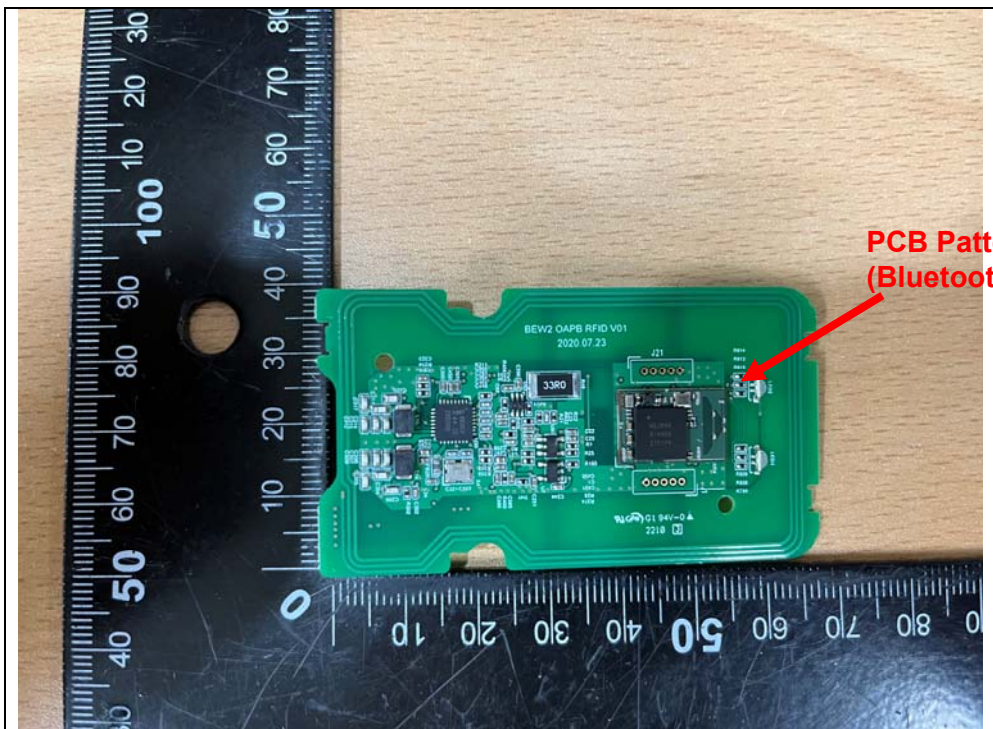

Internal photos of EUT

PCB Loop Antenna (NFC)

PCB Pattern Antenna (Bluetooth LE)