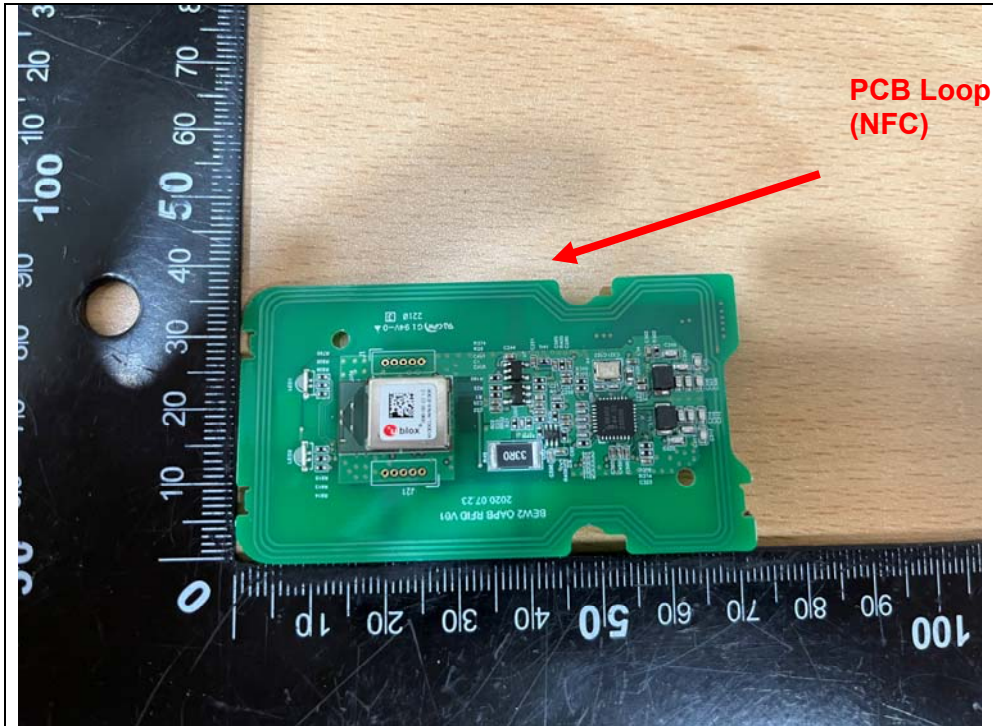

Internal photos of EUT

PCB Loop Antenna (NFC)

PCB Pattern Antenna (Bluetooth LE)