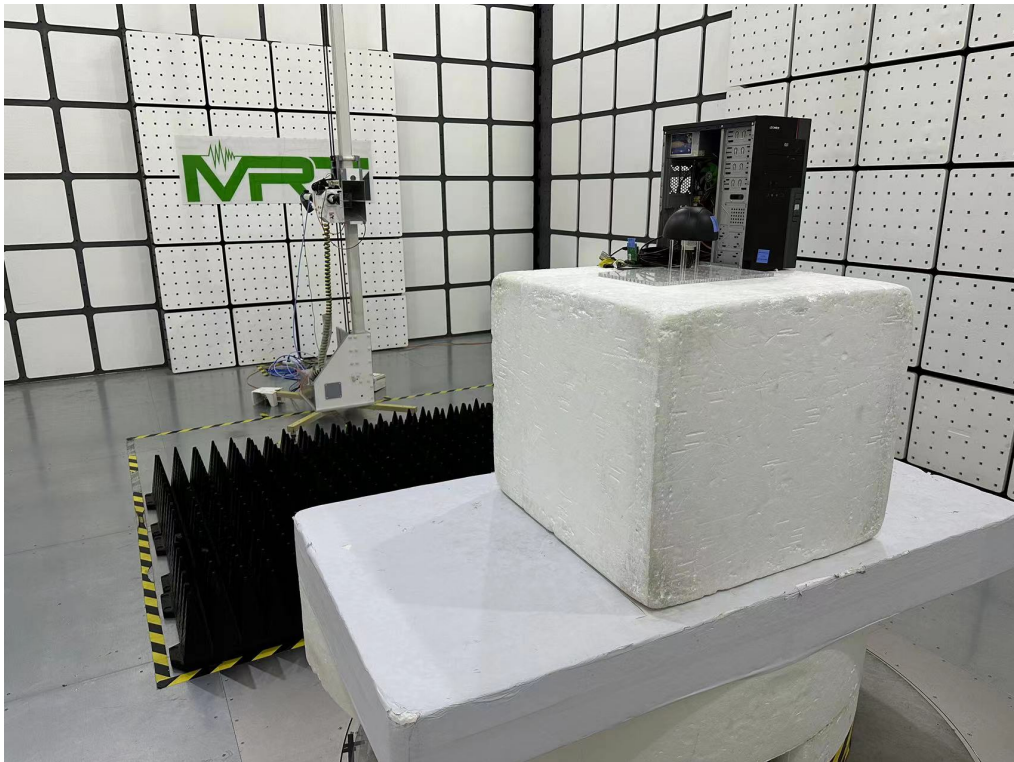

Test Setup Photo

Description: Radiated Spurious Emission Test Setup for Above 1GHz

Description: Radiated Restricted Band Edge Test Setup

Description: Conducted Test Setup