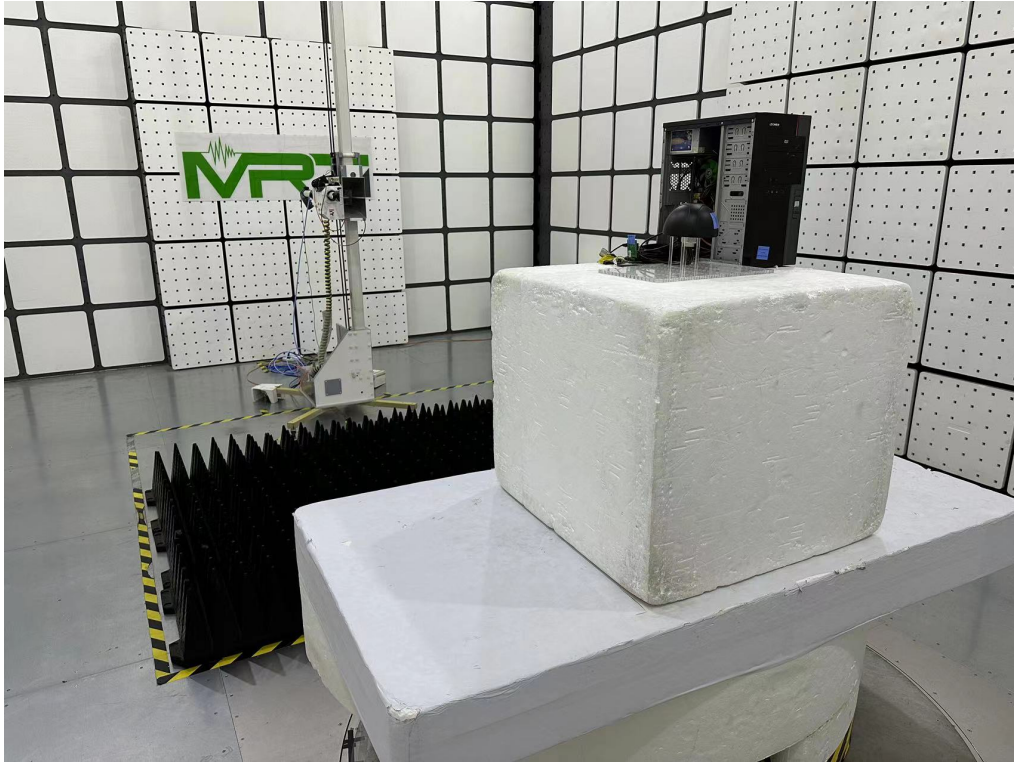

Test Setup Photo

Description: Radiated Spurious Emission Test Setup for Above 1GHz

Description: Radiated Restricted Band Edge Test Setup

Description: Conducted Test Setup