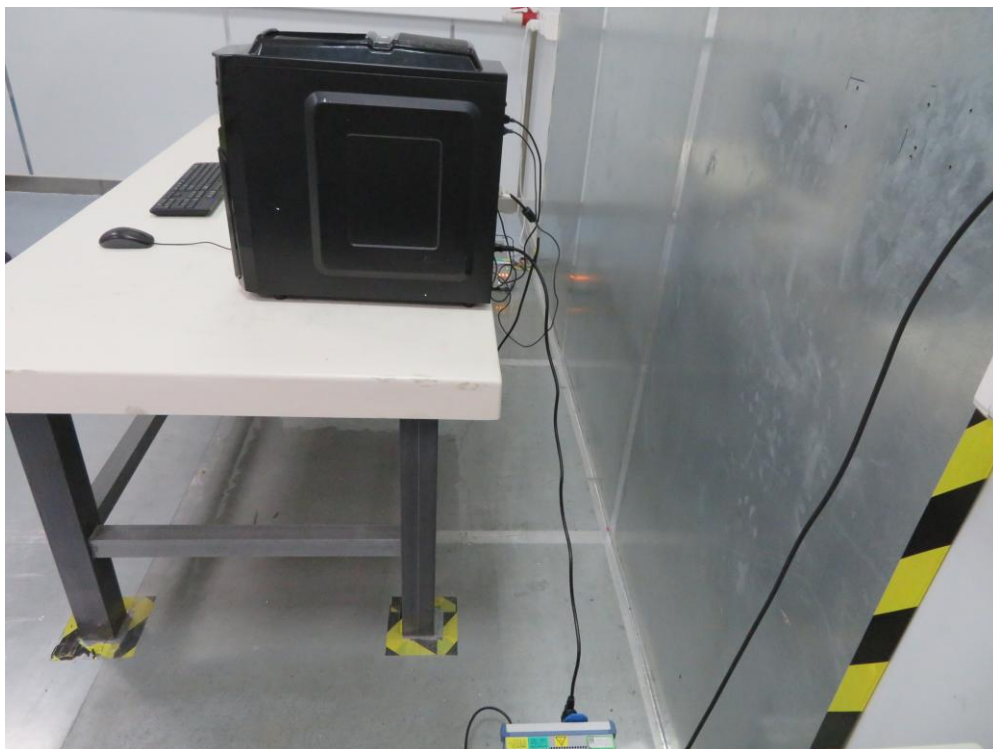

FCC Part15C & 15E Test Setup Photo

Description: Front View of Conducted Emission Test Setup

Description: Back View of Conducted Emission Test Setup

Description: Radiated Spurious Emission Test Setup for Below 1GHz

Description: Radiated Spurious Emission Test Setup for Above 1GHz

Description: DFS Test Setup