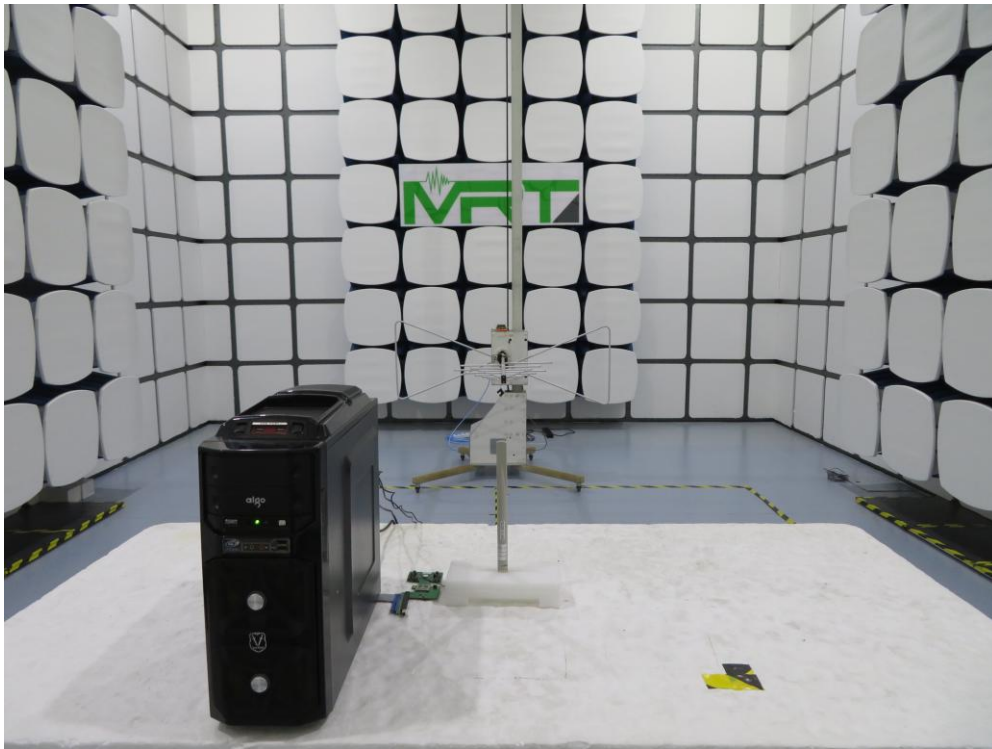

FCC Part15C & 15E Test Setup Photo

Description: Front View of Conducted Emission Test Setup

Description: Back View of Conducted Emission Test Setup

Description: Radiated Spurious Emission Test Setup for Below 1GHz

Description: Radiated Spurious Emission Test Setup for Above 1GHz

Description: DFS Test Setup