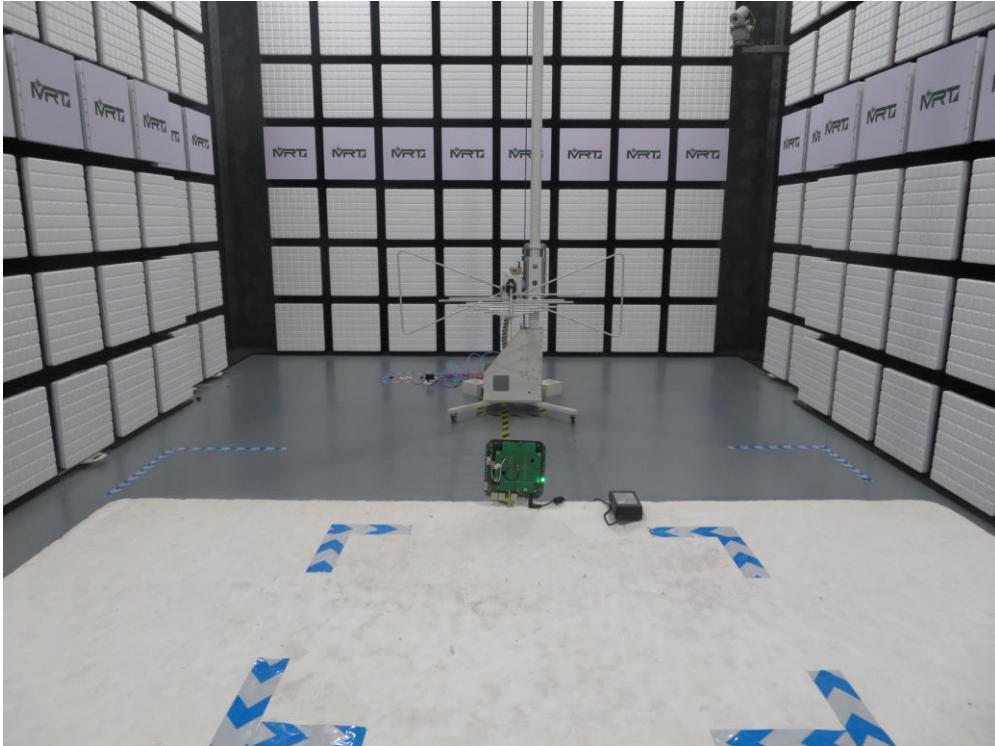

## RF Test Setup Photograph

Description: Front View of Conducted Emission Test Setup for Power Port

Description: Back View of Conducted Emission Test Setup for Power Port

Description: Radiated Spurious Emission Test Setup for below 1GHz

Description: Radiated Spurious Emission Test Setup for above 1GHz

Description: Conducted Test Setup

Description: DFS Test Setup