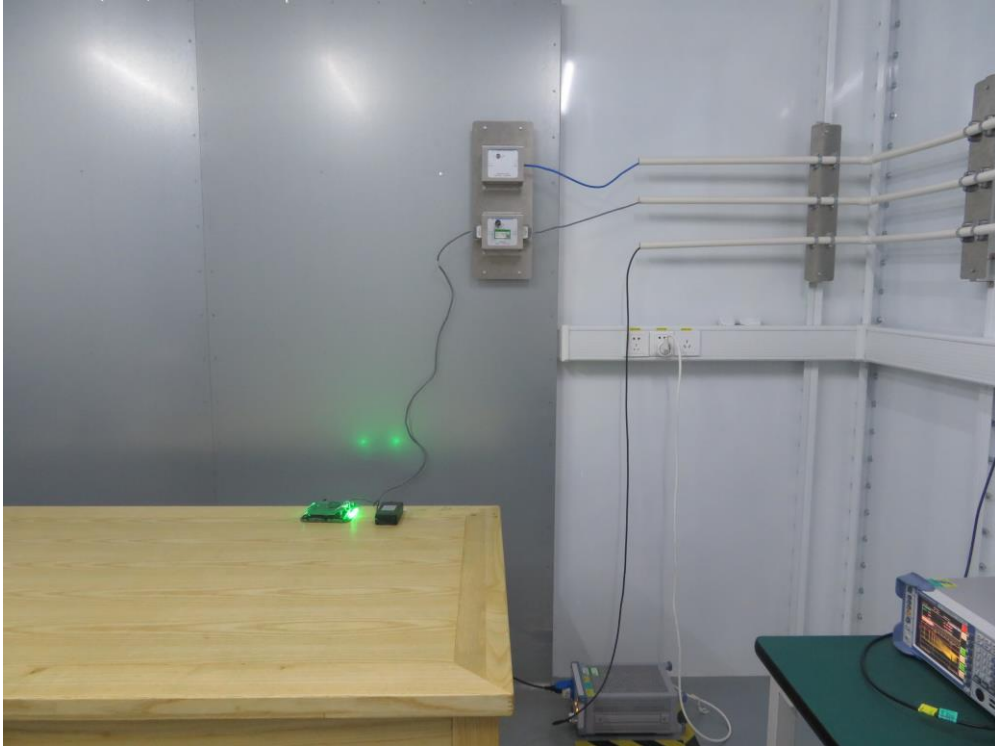

## RF Test Setup Photograph

Description: Front View of Conducted Emission Test Setup for Power Port

Description: Back View of Conducted Emission Test Setup for Power Port

Description: Radiated Spurious Emission Test Setup for below 1GHz

Description: Radiated Spurious Emission Test Setup for above 1GHz

Description: Conducted Test Setup

Description: DFS Test Setup