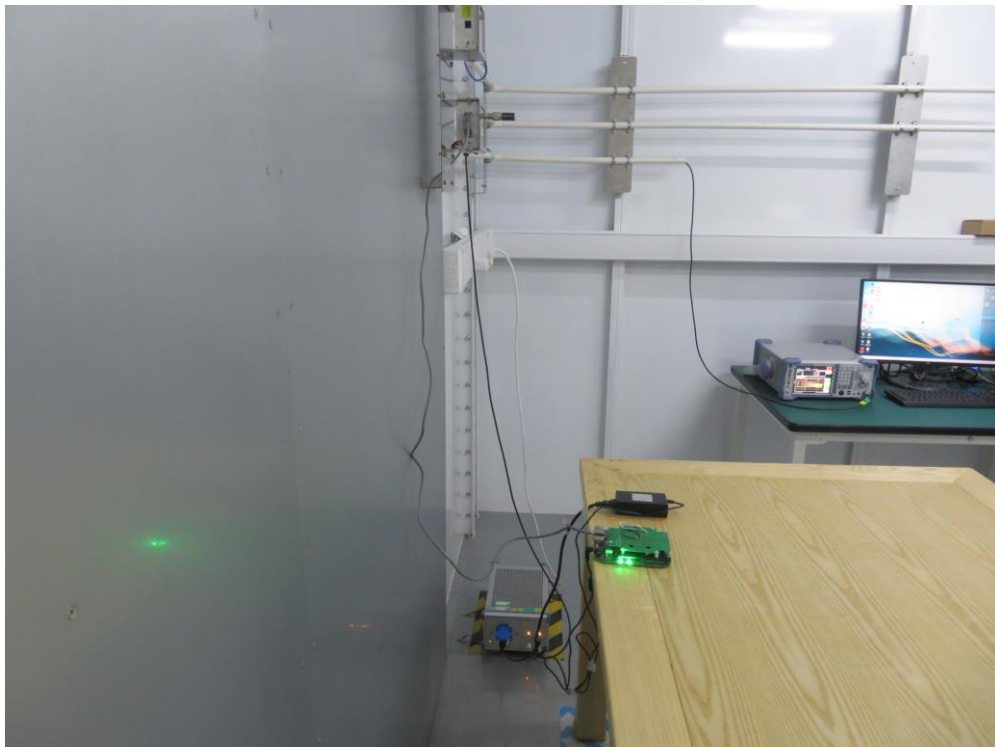

## RF Test Setup Photograph

Description: Front View of Conducted Emission Test Setup for Power Port

Description: Back View of Conducted Emission Test Setup for Power Port

Description: Radiated Spurious Emission Test Setup for below 1GHz

Description: Radiated Spurious Emission Test Setup for above 1GHz

Description: Conducted Test Setup

Description: DFS Test Setup