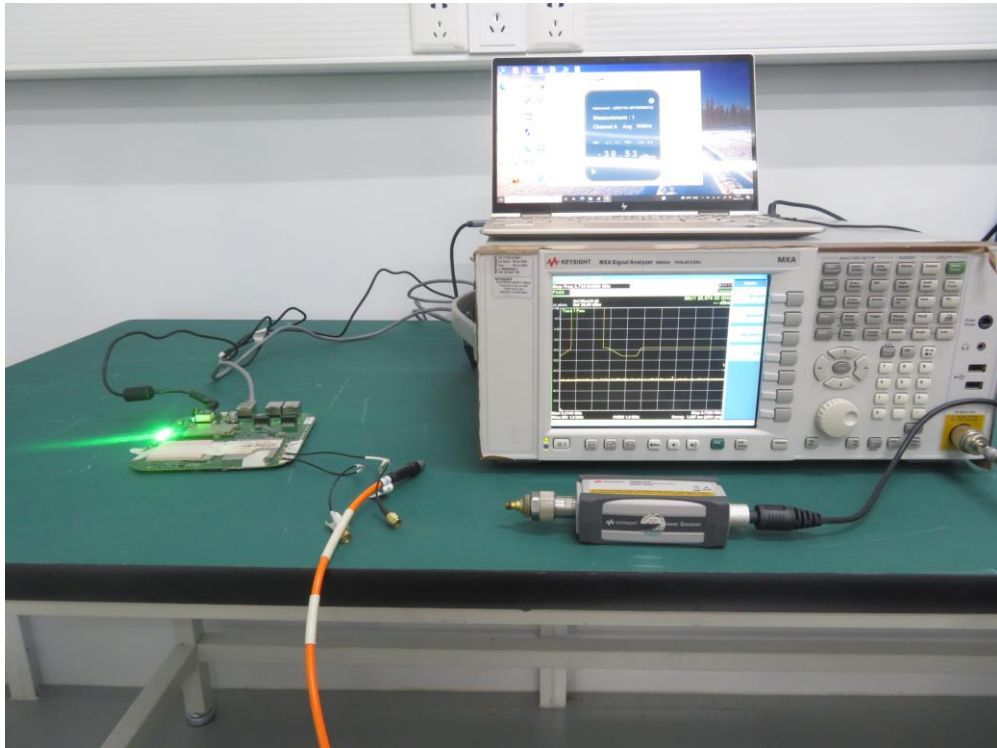

## RF Test Setup Photograph

Description: Front View of Conducted Emission Test Setup for Power Port

Description: Back View of Conducted Emission Test Setup for Power Port

Description: Radiated Spurious Emission Test Setup for below 1GHz

Description: Radiated Spurious Emission Test Setup for above 1GHz

Description: Conducted Test Setup

Description: DFS Test Setup