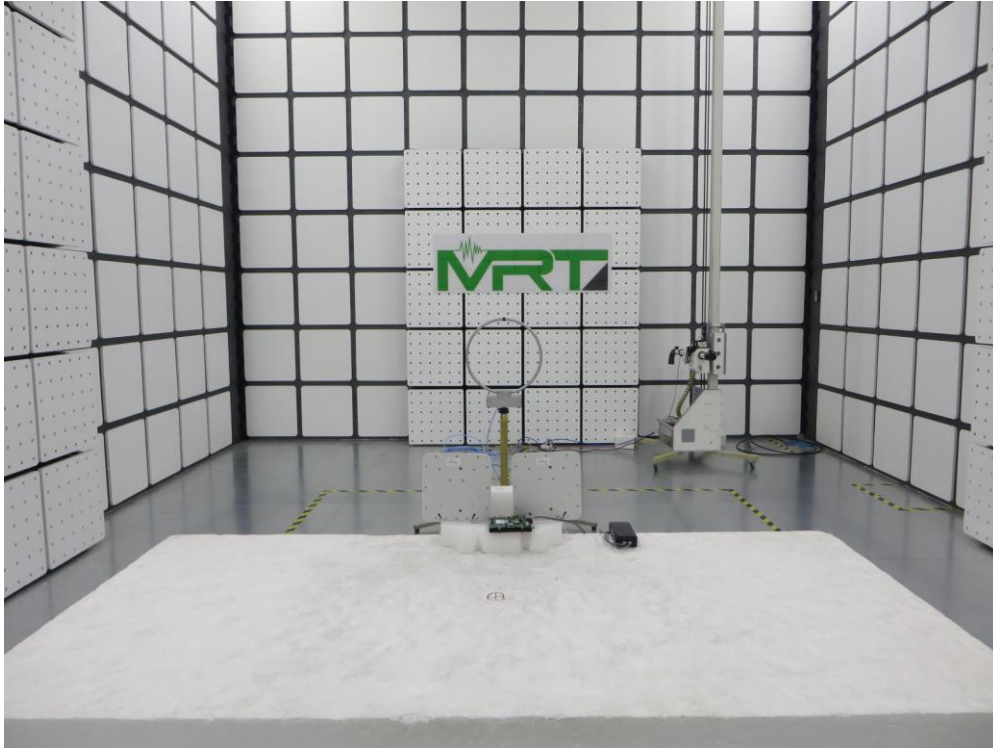

## FCC Part15E Test Setup Photo

Description: Conducted Measurement Test Setup

Description: DFS Conducted Measurement Test Setup

Description: Front view of Conducted Emission Test Setup

Description: Back view of Conducted Emission Test Setup

Description: Radiated Emission Test Setup for 9kHz ~ 30MHz

Description: Radiated Emission Test Setup for 30MHz ~ 1GHz

Description: Radiated Emission Test Setup for 1GHz ~ 18GHz

Description: Radiated Emission Test Setup for 18GHz ~ 40GHz