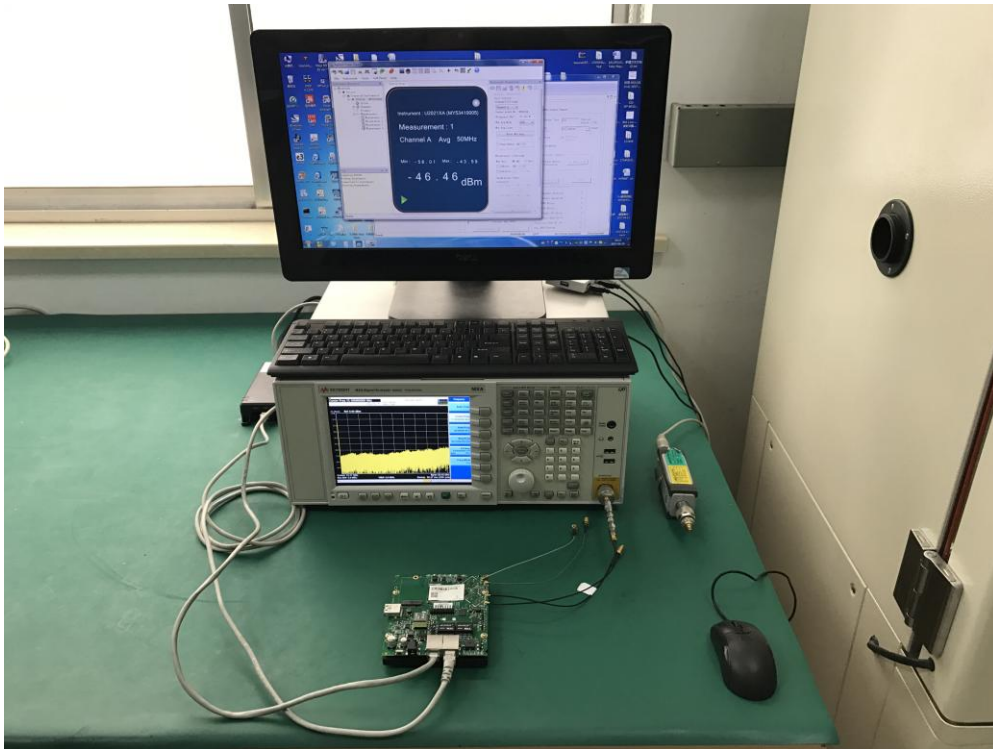

## FCC Part15E Test Setup Photo

Description: Conducted Measurement Test Setup

Description: DFS Conducted Measurement Test Setup

Description: Front view of Conducted Emission Test Setup

Description: Back view of Conducted Emission Test Setup

Description: Radiated Emission Test Setup for 9kHz ~ 30MHz

Description: Radiated Emission Test Setup for 30MHz ~ 1GHz

Description: Radiated Emission Test Setup for 1GHz ~ 18GHz

Description: Radiated Emission Test Setup for 18GHz ~ 40GHz