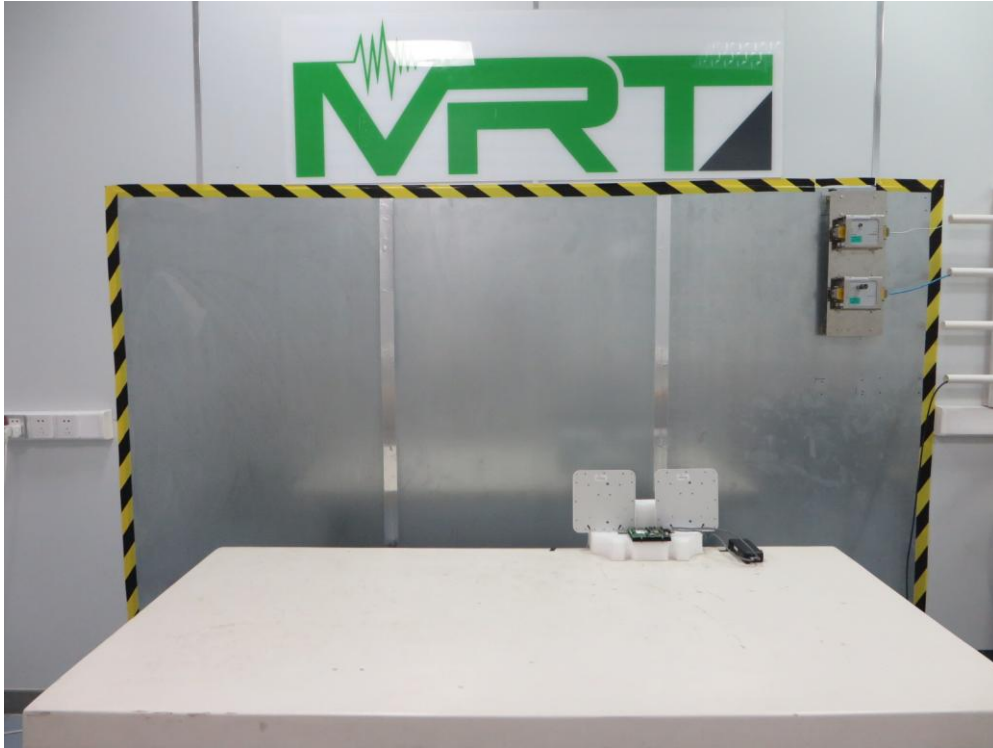

## FCC Part15E Test Setup Photo

Description: Conducted Measurement Test Setup

Description: DFS Conducted Measurement Test Setup

Description: Front view of Conducted Emission Test Setup

Description: Back view of Conducted Emission Test Setup