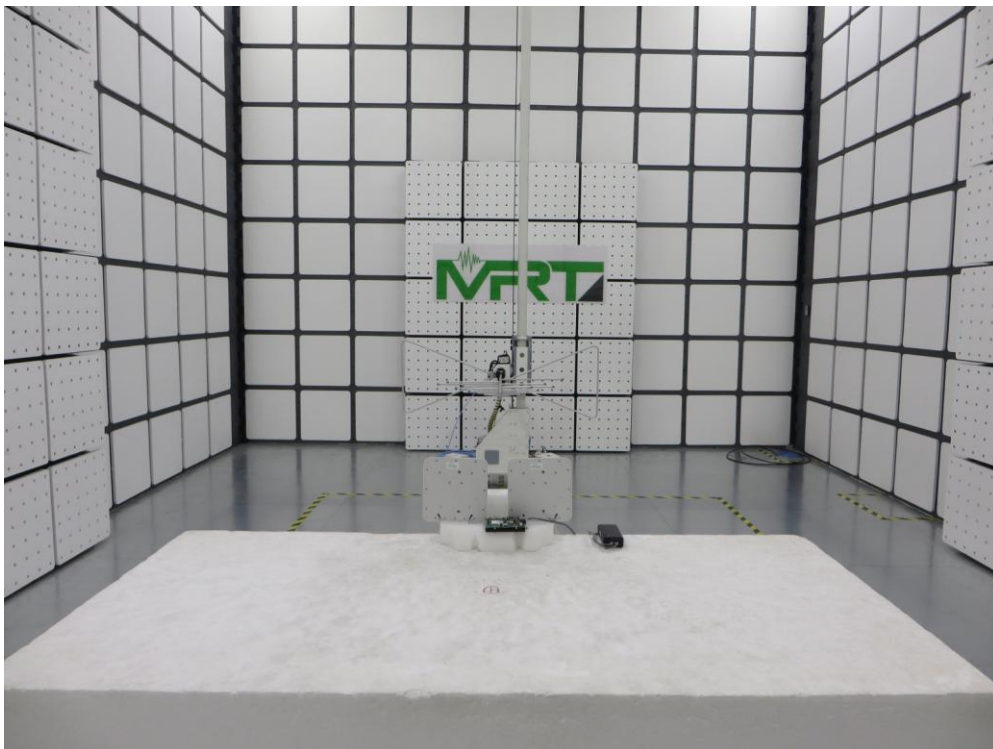

## FCC Part15E Test Setup Photo

Description: Conducted Measurement Test Setup

Description: DFS Conducted Measurement Test Setup

Description: Front view of Conducted Emission Test Setup

Description: Back view of Conducted Emission Test Setup

Description: Radiated Emission Test Setup for 9kHz ~ 30MHz

Description: Radiated Emission Test Setup for 30MHz ~ 1GHz

Description: Radiated Emission Test Setup for 1GHz ~ 18GHz

Description: Radiated Emission Test Setup for 18GHz ~ 40GHz