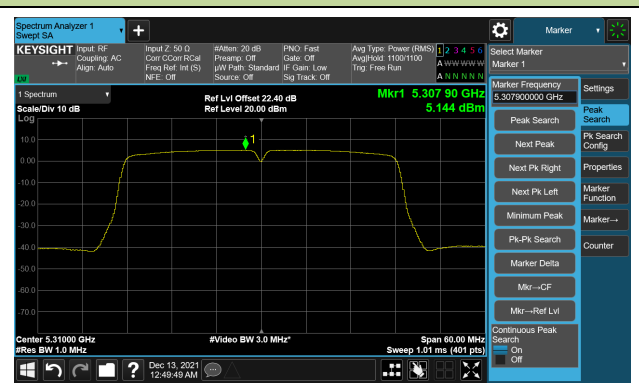

Channel 165 (5825MHz)

## 802.11ac-VHT40 Power Spectral Density- Ant 0

Channel 38 (5190MHz)

Channel 46 (5230MHz)

Channel 54 (5270MHz)

Channel 62 (5310MHz)

Channel 102 (5510MHz)

Channel 110 (5550MHz)

### 802.11ac-VHT40 Power Spectral Density- Ant 0

Channel 134 (5670MHz)

Channel 142(5710MHz)

Channel 151 (5755MHz)

Channel 159 (5795MHz)