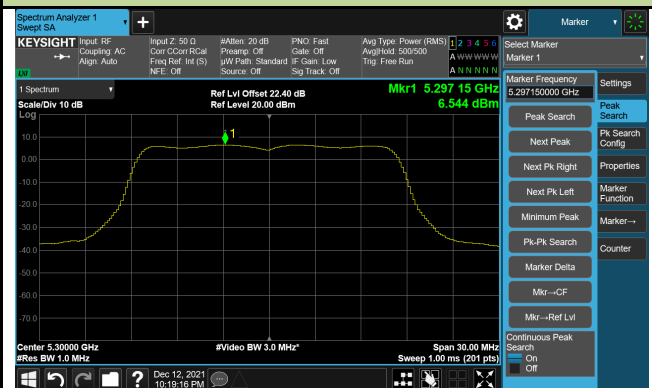

## 802.11ac-VHT80 Power Spectral Density- Ant 0

Channel 42 (5210MHz)

Channel 58 (5290MHz)

Channel 106 (5530MHz)

Channel 122 (5610MHz)

Channel 138 (5690MHz)

Channel 155 (5775MHz)

### 802.11a Power Spectral Density- Ant 1

**Channel 36 (5180MHz)**

**Channel 44 (5220MHz)**

**Channel 48 (5240MHz)**

**Channel 52 (5260MHz)**

**Channel 60 (5300MHz)**

**Channel 64 (5320MHz)**

### 802.11a Power Spectral Density- Ant 1

Channel 100 (5500MHz)

Channel 116 (5580MHz)

Channel 140 (5700MHz)

Channel 144(5720MHz)

Channel 149 (5745MHz)

Channel 157 (5785MHz)

802.11ac-VHT20 Power Spectral Density- Ant 1