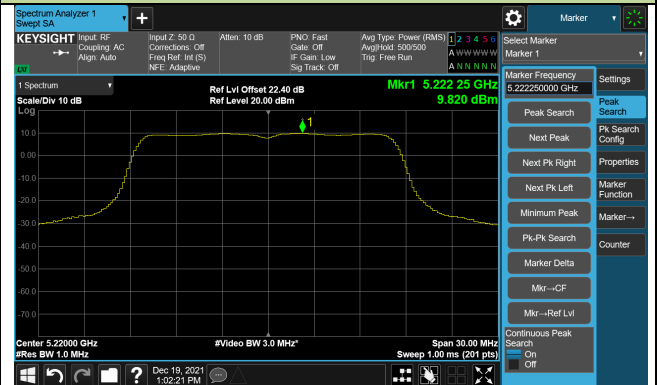

### 802.11ac-VHT40 Power Spectral Density- Ant 0

Channel 134 (5670MHz)

Channel 142(5710MHz)

Channel 151 (5755MHz)

Channel 159 (5795MHz)

## 802.11ac-VHT80 Power Spectral Density- Ant 0

Channel 42 (5210MHz)

Channel 58 (5290MHz)

Channel 106 (5530MHz)

Channel 122 (5610MHz)

Channel 138 (5690MHz)

Channel 155 (5775MHz)

### 802.11a Power Spectral Density- Ant 1

**Channel 36 (5180MHz)**

**Channel 44 (5220MHz)**

**Channel 48 (5240MHz)**

**Channel 52 (5260MHz)**

**Channel 60 (5300MHz)**

**Channel 64 (5320MHz)**