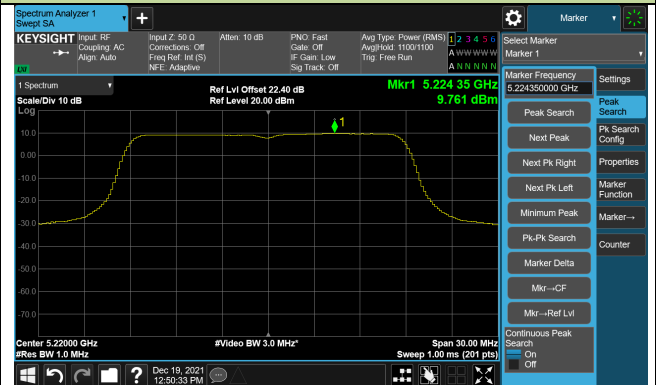

### 802.11a Power Spectral Density- Ant 1

**Channel 36 (5180MHz)**

**Channel 44 (5220MHz)**

**Channel 48 (5240MHz)**

**Channel 52 (5260MHz)**

**Channel 60 (5300MHz)**

**Channel 64 (5320MHz)**

### 802.11a Power Spectral Density- Ant 1

Channel 100 (5500MHz)

Channel 116 (5580MHz)

Channel 140 (5700MHz)

Channel 144(5720MHz)

Channel 149 (5745MHz)

Channel 157 (5785MHz)

802.11ac-VHT20 Power Spectral Density- Ant 1

Channel 36 (5180MHz)

Channel 44 (5220MHz)

Channel 48 (5240MHz)

Channel 52 (5260MHz)

Channel 60 (5300MHz)

Channel 64 (5320MHz)