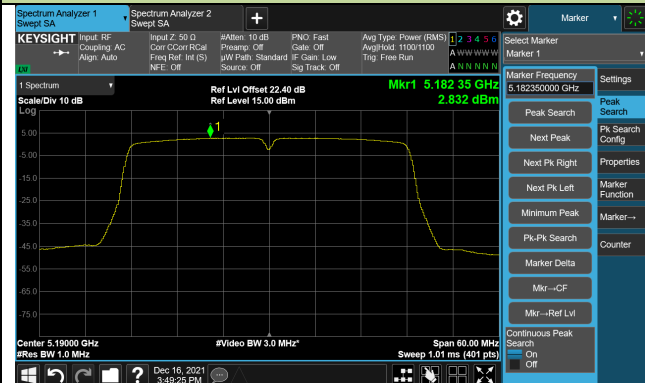

802.11ac-VHT40 Power Spectral Density- Ant 0

Channel 38 (5190MHz)