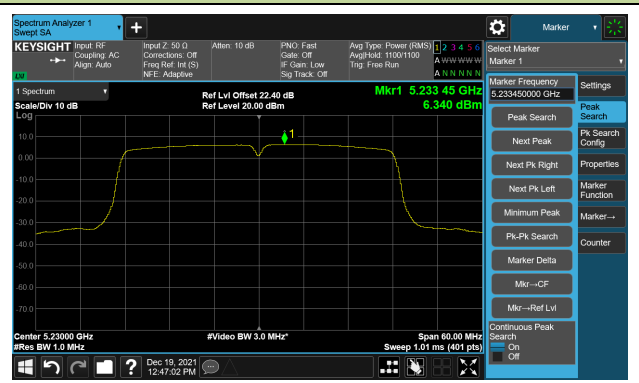

### 802.11ac-VHT20 Power Spectral Density- Ant 0

Channel 100 (5500MHz)

Channel 116 (5580MHz)

Channel 140 (5700MHz)

Channel 144(5720MHz)

Channel 149 (5745MHz)

Channel 157 (5785MHz)

802.11ac-VHT20 Power Spectral Density- Ant 0

Channel 165 (5825MHz)

## 802.11ac-VHT40 Power Spectral Density- Ant 0

Channel 38 (5190MHz)

Channel 46 (5230MHz)

Channel 54 (5270MHz)

Channel 62 (5310MHz)

Channel 102 (5510MHz)

Channel 110 (5550MHz)