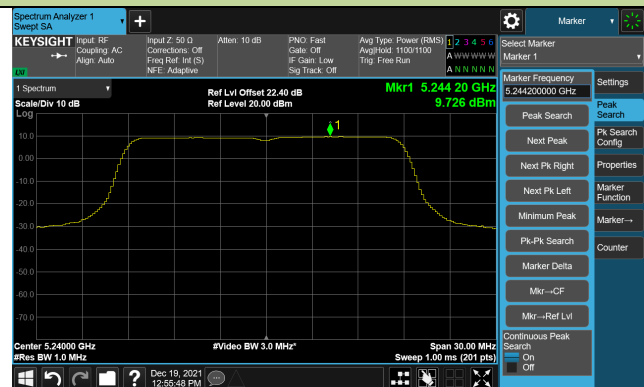

Channel 48 (5240MHz)