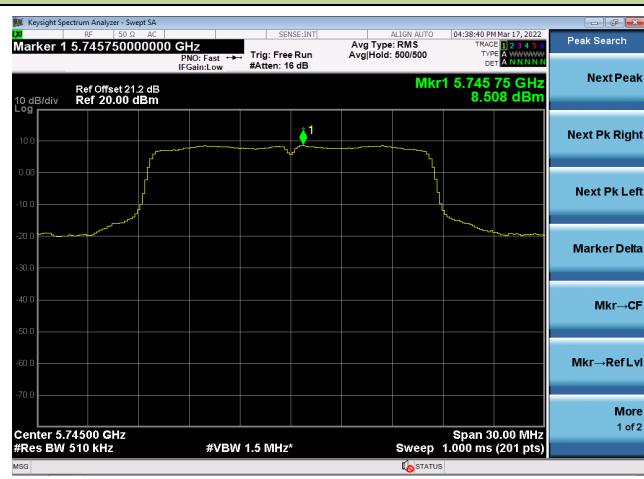

### 802.11a Power Spectral Density- Ant 1

**Channel 36 (5180MHz)**

**Channel 44 (5220MHz)**

**Channel 48 (5240MHz)**

**Channel 52 (5260MHz)**

**Channel 60 (5300MHz)**

**Channel 64 (5320MHz)**

### 802.11a Power Spectral Density- Ant 1

Channel 100 (5500MHz)

Channel 116 (5580MHz)

Channel 140 (5700MHz)

Channel 144(5720MHz)

Channel 149 (5745MHz)

Channel 157 (5785MHz)

802.11ac-VHT20 Power Spectral Density- Ant 1