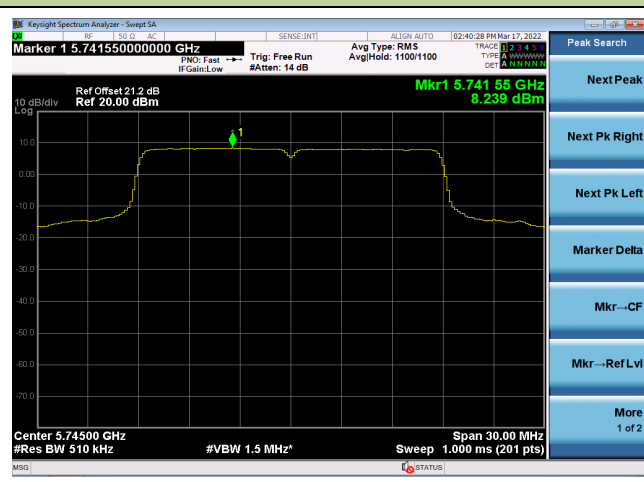

### 802.11ac-VHT20 Power Spectral Density- Ant 0

Channel 100 (5500MHz)

Channel 116 (5580MHz)

Channel 140 (5700MHz)

Channel 144(5720MHz)

Channel 149 (5745MHz)

Channel 157 (5785MHz)

802.11ac-VHT20 Power Spectral Density- Ant 0

Channel 165 (5825MHz)