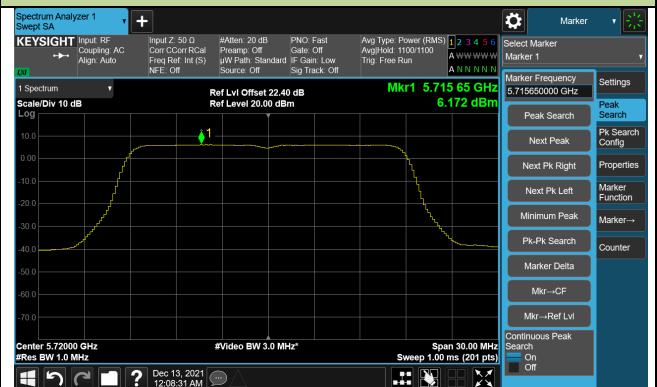

### 802.11ac-VHT20 Power Spectral Density- Ant 0

Channel 100 (5500MHz)

Channel 116 (5580MHz)

Channel 140 (5700MHz)

Channel 144(5720MHz)

Channel 149 (5745MHz)

Channel 157 (5785MHz)

802.11ac-VHT20 Power Spectral Density- Ant 0

Channel 165 (5825MHz)