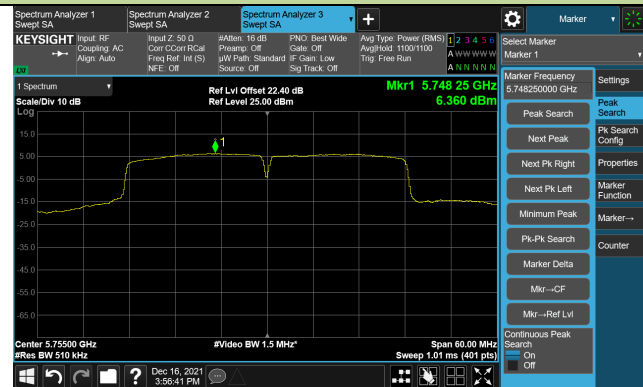

### 802.11ac-VHT40 Power Spectral Density- Ant 0

Channel 134 (5670MHz)

Channel 142(5710MHz)

Channel 151 (5755MHz)

Channel 159 (5795MHz)

## 802.11ac-VHT80 Power Spectral Density- Ant 0

Channel 42 (5210MHz)

Channel 58 (5290MHz)

Channel 106 (5530MHz)

Channel 122 (5610MHz)

Channel 138 (5690MHz)

Channel 155 (5775MHz)