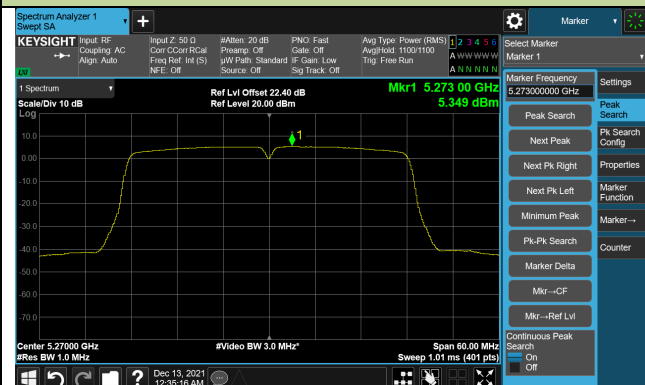

Channel 165 (5825MHz)

## 802.11ac-VHT40 Power Spectral Density- Ant 0

Channel 38 (5190MHz)

Channel 46 (5230MHz)

Channel 54 (5270MHz)

Channel 62 (5310MHz)

Channel 102 (5510MHz)

Channel 110 (5550MHz)

### 802.11ac-VHT40 Power Spectral Density- Ant 0

Channel 134 (5670MHz)

Channel 142(5710MHz)

Channel 151 (5755MHz)

Channel 159 (5795MHz)

## 802.11ac-VHT80 Power Spectral Density- Ant 0

Channel 42 (5210MHz)

Channel 58 (5290MHz)

Channel 106 (5530MHz)

Channel 122 (5610MHz)

Channel 138 (5690MHz)

Channel 155 (5775MHz)