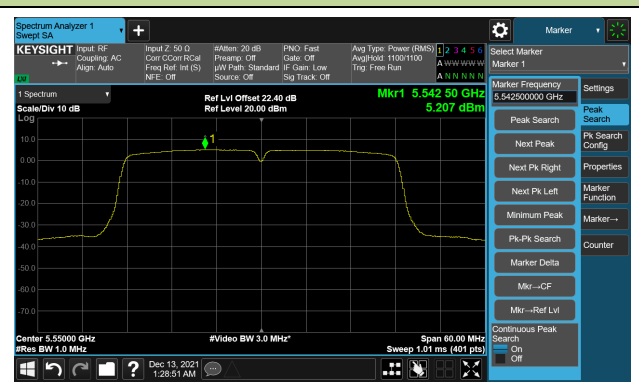

Channel 165 (5825MHz)

## 802.11ac-VHT40 Power Spectral Density- Ant 0

Channel 38 (5190MHz)

Channel 46 (5230MHz)

Channel 54 (5270MHz)

Channel 62 (5310MHz)

Channel 102 (5510MHz)

Channel 110 (5550MHz)

### 802.11ac-VHT40 Power Spectral Density- Ant 0

Channel 134 (5670MHz)

Channel 142(5710MHz)

Channel 151 (5755MHz)

Channel 159 (5795MHz)