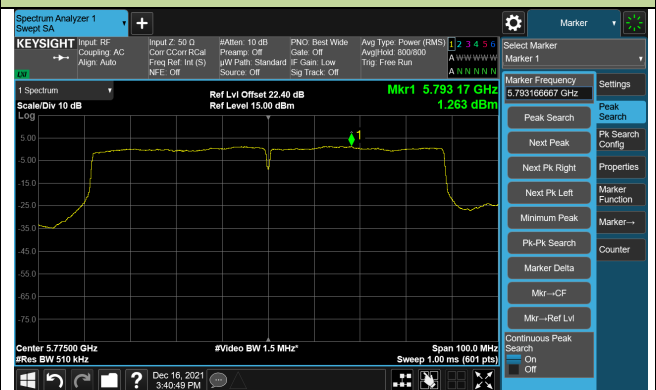

### 802.11ac-VHT40 Power Spectral Density- Ant 0

Channel 134 (5670MHz)

Channel 142(5710MHz)

Channel 151 (5755MHz)

Channel 159 (5795MHz)

## 802.11ac-VHT80 Power Spectral Density- Ant 0

Channel 42 (5210MHz)

Channel 58 (5290MHz)

Channel 106 (5530MHz)

Channel 122 (5610MHz)

Channel 138 (5690MHz)

Channel 155 (5775MHz)

### 802.11a Power Spectral Density- Ant 1

**Channel 36 (5180MHz)**

**Channel 44 (5220MHz)**

**Channel 48 (5240MHz)**

**Channel 52 (5260MHz)**

**Channel 60 (5300MHz)**

**Channel 64 (5320MHz)**