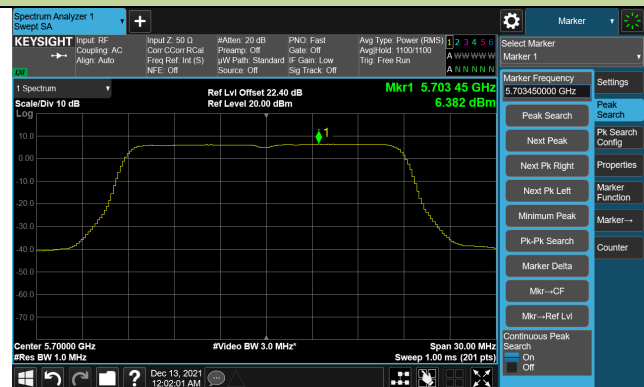

### 802.11ac-VHT20 Power Spectral Density- Ant 0

Channel 100 (5500MHz)

Channel 116 (5580MHz)

Channel 140 (5700MHz)

Channel 144(5720MHz)

Channel 149 (5745MHz)

Channel 157 (5785MHz)

802.11ac-VHT20 Power Spectral Density- Ant 0

Channel 165 (5825MHz)