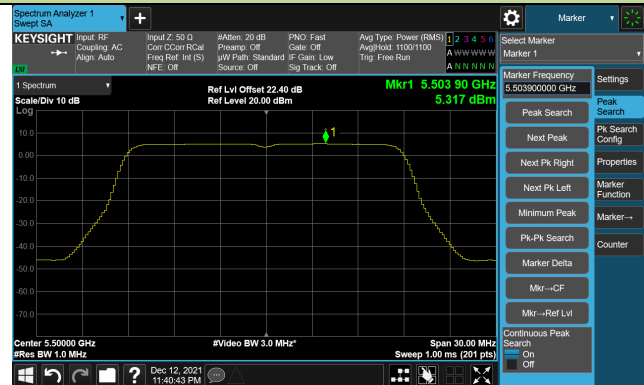

### 802.11ac-VHT20 Power Spectral Density- Ant 0

Channel 100 (5500MHz)

Channel 116 (5580MHz)

Channel 140 (5700MHz)

Channel 144(5720MHz)

Channel 149 (5745MHz)

Channel 157 (5785MHz)

802.11ac-VHT20 Power Spectral Density- Ant 0

Channel 165 (5825MHz)