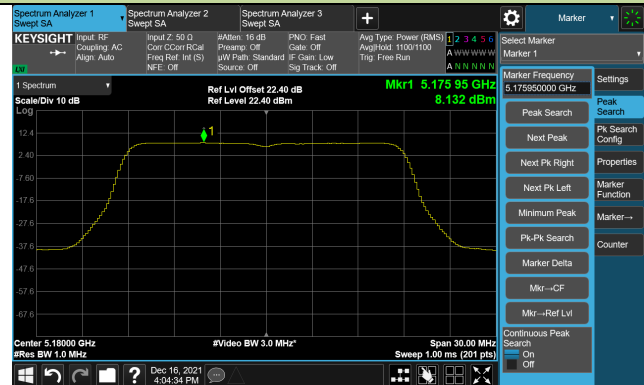

802.11ac-VHT20 Power Spectral Density- Ant 1

Channel 36 (5180MHz)