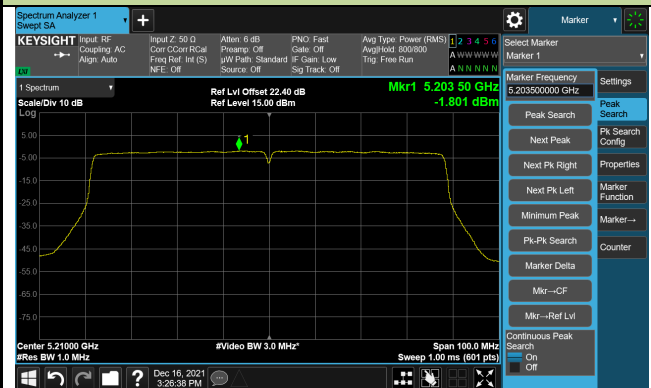

### 802.11ac-VHT40 Power Spectral Density- Ant 0

Channel 134 (5670MHz)

Channel 142(5710MHz)

Channel 151 (5755MHz)

Channel 159 (5795MHz)

## 802.11ac-VHT80 Power Spectral Density- Ant 0

Channel 42 (5210MHz)

Channel 58 (5290MHz)

Channel 106 (5530MHz)

Channel 122 (5610MHz)

Channel 138 (5690MHz)

Channel 155 (5775MHz)