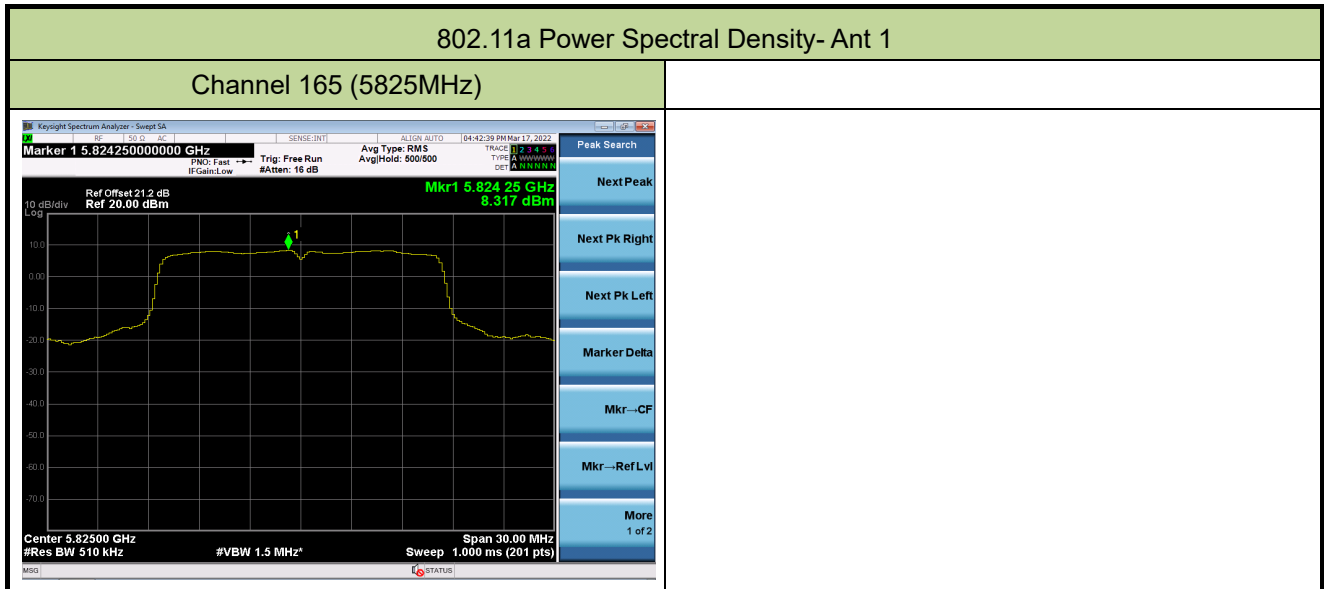

### 802.11a Power Spectral Density- Ant 1

Channel 100 (5500MHz)

Channel 116 (5580MHz)

Channel 140 (5700MHz)

Channel 144(5720MHz)

Channel 149 (5745MHz)

Channel 157 (5785MHz)

802.11ac-VHT20 Power Spectral Density- Ant 1