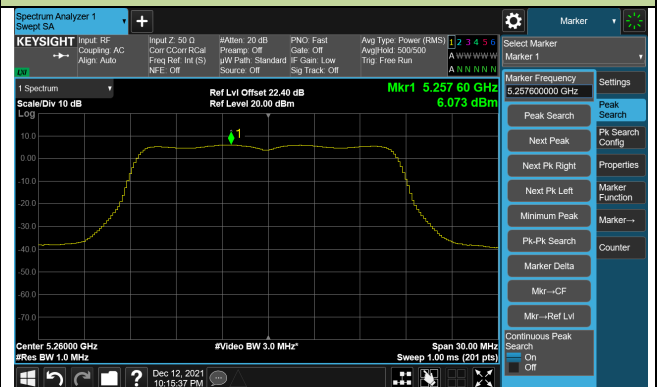

## 802.11ac-VHT80 Power Spectral Density- Ant 0

Channel 42 (5210MHz)

Channel 58 (5290MHz)

Channel 106 (5530MHz)

Channel 122 (5610MHz)

Channel 138 (5690MHz)

Channel 155 (5775MHz)

### 802.11a Power Spectral Density- Ant 1

**Channel 36 (5180MHz)**

**Channel 44 (5220MHz)**

**Channel 48 (5240MHz)**

**Channel 52 (5260MHz)**

**Channel 60 (5300MHz)**

**Channel 64 (5320MHz)**

### 802.11a Power Spectral Density- Ant 1

Channel 100 (5500MHz)

Channel 116 (5580MHz)

Channel 140 (5700MHz)

Channel 144(5720MHz)

Channel 149 (5745MHz)

Channel 157 (5785MHz)

802.11ac-VHT20 Power Spectral Density- Ant 1