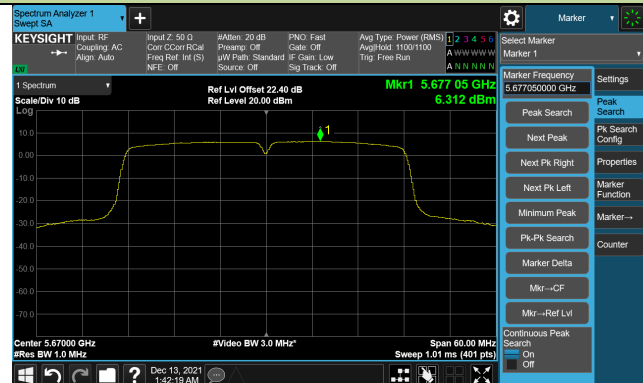

## 802.11ac-VHT40 Power Spectral Density- Ant 0

Channel 38 (5190MHz)

Channel 46 (5230MHz)

Channel 54 (5270MHz)

Channel 62 (5310MHz)

Channel 102 (5510MHz)

Channel 110 (5550MHz)

### 802.11ac-VHT40 Power Spectral Density- Ant 0

Channel 134 (5670MHz)

Channel 142(5710MHz)

Channel 151 (5755MHz)

Channel 159 (5795MHz)