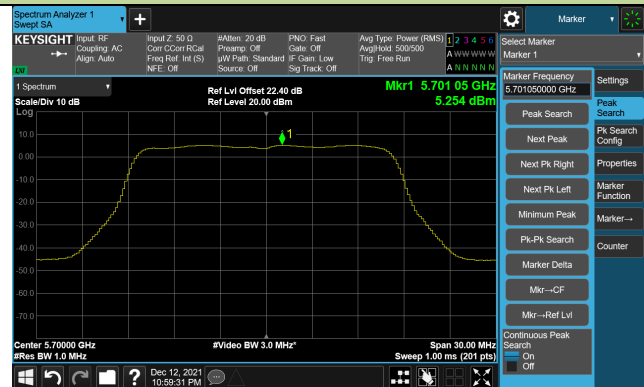

### 802.11a Power Spectral Density- Ant 1

**Channel 36 (5180MHz)**

**Channel 44 (5220MHz)**

**Channel 48 (5240MHz)**

**Channel 52 (5260MHz)**

**Channel 60 (5300MHz)**

**Channel 64 (5320MHz)**

### 802.11a Power Spectral Density- Ant 1

Channel 100 (5500MHz)

Channel 116 (5580MHz)

Channel 140 (5700MHz)

Channel 144(5720MHz)

Channel 149 (5745MHz)

Channel 157 (5785MHz)

802.11ac-VHT20 Power Spectral Density- Ant 1