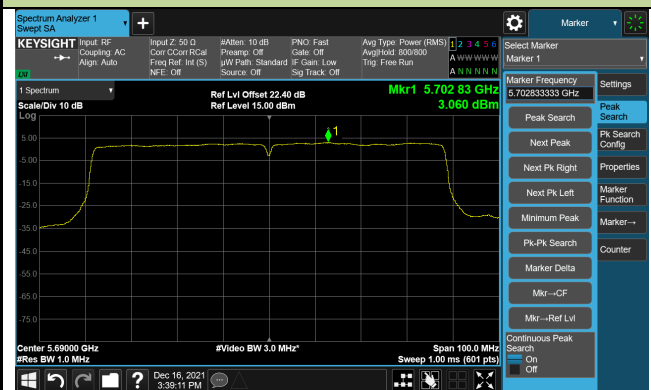

### 802.11ac-VHT40 Power Spectral Density- Ant 0

Channel 134 (5670MHz)

Channel 142(5710MHz)

Channel 151 (5755MHz)

Channel 159 (5795MHz)

## 802.11ac-VHT80 Power Spectral Density- Ant 0

Channel 42 (5210MHz)

Channel 58 (5290MHz)

Channel 106 (5530MHz)

Channel 122 (5610MHz)

Channel 138 (5690MHz)

Channel 155 (5775MHz)

### 802.11a Power Spectral Density- Ant 1

**Channel 36 (5180MHz)**

**Channel 44 (5220MHz)**

**Channel 48 (5240MHz)**

**Channel 52 (5260MHz)**

**Channel 60 (5300MHz)**

**Channel 64 (5320MHz)**