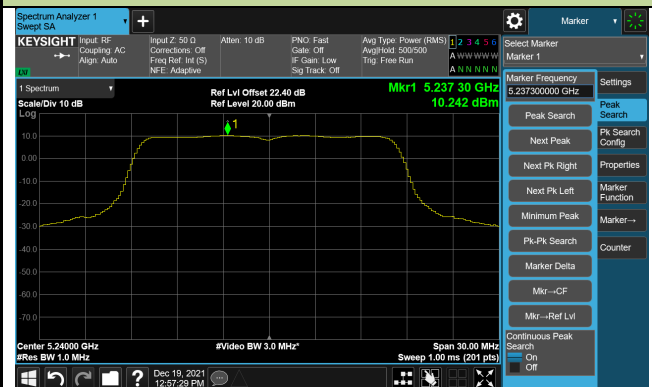

## 802.11ac-VHT80 Power Spectral Density- Ant 0

Channel 42 (5210MHz)

Channel 58 (5290MHz)

Channel 106 (5530MHz)

Channel 122 (5610MHz)

Channel 138 (5690MHz)

Channel 155 (5775MHz)

### 802.11a Power Spectral Density- Ant 1

**Channel 36 (5180MHz)**

**Channel 44 (5220MHz)**

**Channel 48 (5240MHz)**

**Channel 52 (5260MHz)**

**Channel 60 (5300MHz)**

**Channel 64 (5320MHz)**

### 802.11a Power Spectral Density- Ant 1

Channel 100 (5500MHz)

Channel 116 (5580MHz)

Channel 140 (5700MHz)

Channel 144(5720MHz)

Channel 149 (5745MHz)

Channel 157 (5785MHz)

802.11ac-VHT20 Power Spectral Density- Ant 1