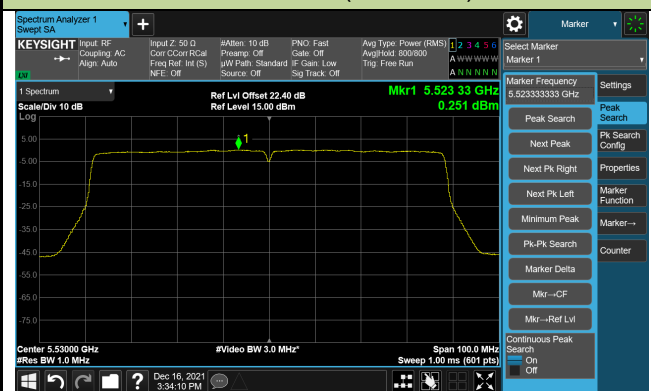

### 802.11ac-VHT40 Power Spectral Density- Ant 0

Channel 134 (5670MHz)

Channel 142(5710MHz)

Channel 151 (5755MHz)

Channel 159 (5795MHz)

## 802.11ac-VHT80 Power Spectral Density- Ant 0

Channel 42 (5210MHz)

Channel 58 (5290MHz)

Channel 106 (5530MHz)

Channel 122 (5610MHz)

Channel 138 (5690MHz)

Channel 155 (5775MHz)

### 802.11a Power Spectral Density- Ant 1

**Channel 36 (5180MHz)**

**Channel 44 (5220MHz)**

**Channel 48 (5240MHz)**

**Channel 52 (5260MHz)**

**Channel 60 (5300MHz)**

**Channel 64 (5320MHz)**