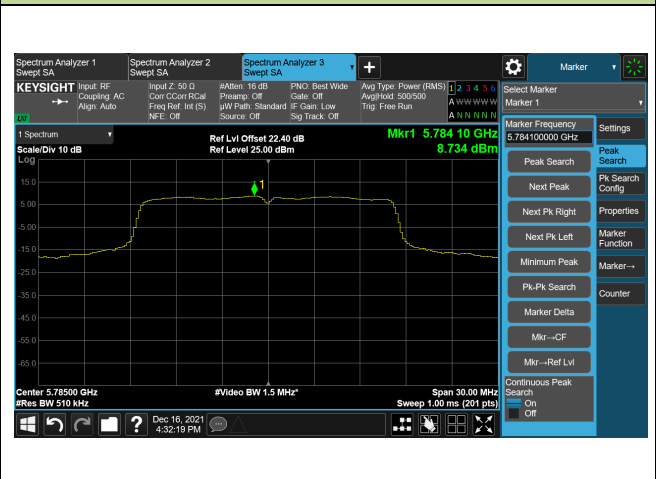

### 802.11a Power Spectral Density- Ant 1

**Channel 36 (5180MHz)**

**Channel 44 (5220MHz)**

**Channel 48 (5240MHz)**

**Channel 52 (5260MHz)**

**Channel 60 (5300MHz)**

**Channel 64 (5320MHz)**

### 802.11a Power Spectral Density- Ant 1

Channel 100 (5500MHz)

Channel 116 (5580MHz)

Channel 140 (5700MHz)

Channel 144(5720MHz)

Channel 149 (5745MHz)

Channel 157 (5785MHz)

802.11ac-VHT20 Power Spectral Density- Ant 1

Channel 36 (5180MHz)

Channel 44 (5220MHz)

Channel 48 (5240MHz)

Channel 52 (5260MHz)

Channel 60 (5300MHz)

Channel 64 (5320MHz)