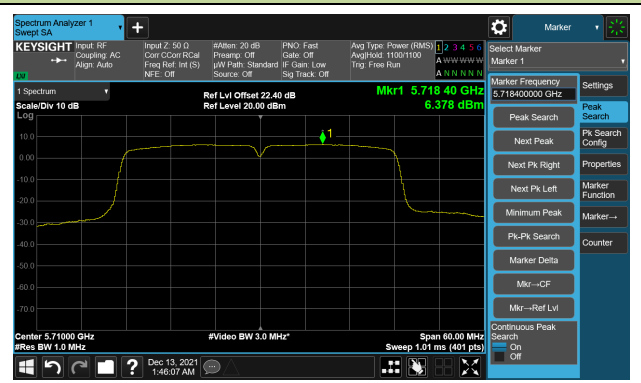

Channel 165 (5825MHz)

## 802.11ac-VHT40 Power Spectral Density- Ant 0

Channel 38 (5190MHz)

Channel 46 (5230MHz)

Channel 54 (5270MHz)

Channel 62 (5310MHz)

Channel 102 (5510MHz)

Channel 110 (5550MHz)

### 802.11ac-VHT40 Power Spectral Density- Ant 0

Channel 134 (5670MHz)

Channel 142(5710MHz)

Channel 151 (5755MHz)

Channel 159 (5795MHz)