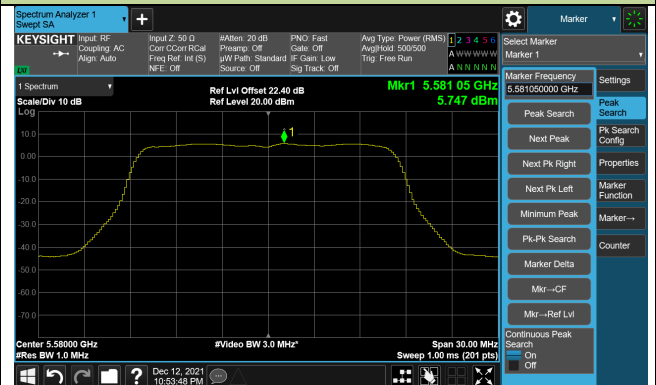

## 802.11ac-VHT80 Power Spectral Density- Ant 0

Channel 42 (5210MHz)

Channel 58 (5290MHz)

Channel 106 (5530MHz)

Channel 122 (5610MHz)

Channel 138 (5690MHz)

Channel 155 (5775MHz)

### 802.11a Power Spectral Density- Ant 1

**Channel 36 (5180MHz)**

**Channel 44 (5220MHz)**

**Channel 48 (5240MHz)**

**Channel 52 (5260MHz)**

**Channel 60 (5300MHz)**

**Channel 64 (5320MHz)**

### 802.11a Power Spectral Density- Ant 1

Channel 100 (5500MHz)

Channel 116 (5580MHz)

Channel 140 (5700MHz)

Channel 144(5720MHz)

Channel 149 (5745MHz)

Channel 157 (5785MHz)

802.11ac-VHT20 Power Spectral Density- Ant 1