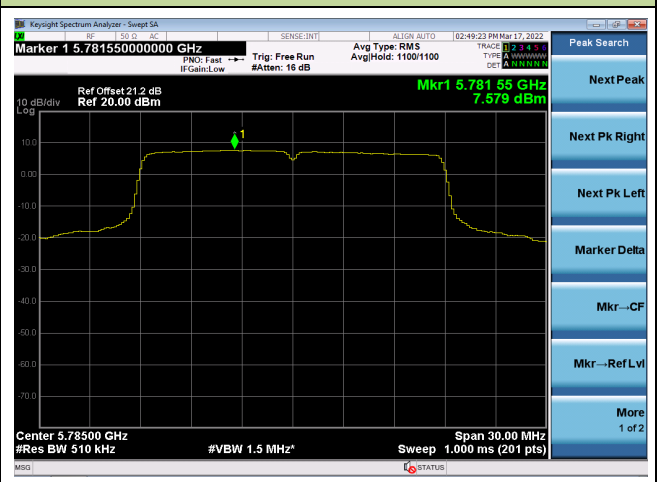

### 802.11ac-VHT20 Power Spectral Density- Ant 0

Channel 100 (5500MHz)

Channel 116 (5580MHz)

Channel 140 (5700MHz)

Channel 144(5720MHz)

Channel 149 (5745MHz)

Channel 157 (5785MHz)

802.11ac-VHT20 Power Spectral Density- Ant 0

Channel 165 (5825MHz)