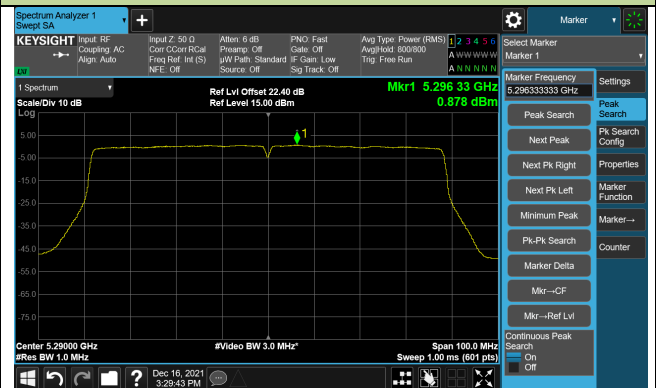

## 802.11ac-VHT40 Power Spectral Density- Ant 0

Channel 38 (5190MHz)

Channel 46 (5230MHz)

Channel 54 (5270MHz)

Channel 62 (5310MHz)

Channel 102 (5510MHz)

Channel 110 (5550MHz)

### 802.11ac-VHT40 Power Spectral Density- Ant 0

Channel 134 (5670MHz)

Channel 142(5710MHz)

Channel 151 (5755MHz)

Channel 159 (5795MHz)

## 802.11ac-VHT80 Power Spectral Density- Ant 0

Channel 42 (5210MHz)

Channel 58 (5290MHz)

Channel 106 (5530MHz)

Channel 122 (5610MHz)

Channel 138 (5690MHz)

Channel 155 (5775MHz)