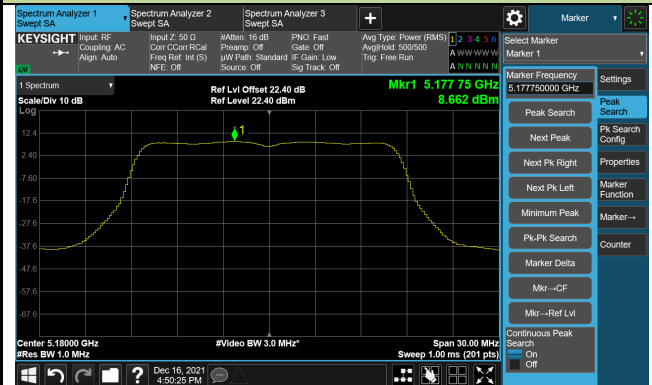

### 802.11ac-VHT40 Power Spectral Density- Ant 0

Channel 134 (5670MHz)

Channel 142(5710MHz)

Channel 151 (5755MHz)

Channel 159 (5795MHz)

## 802.11ac-VHT80 Power Spectral Density- Ant 0

Channel 42 (5210MHz)

Channel 58 (5290MHz)

Channel 106 (5530MHz)

Channel 122 (5610MHz)

Channel 138 (5690MHz)

Channel 155 (5775MHz)

### 802.11a Power Spectral Density- Ant 1

**Channel 36 (5180MHz)**

**Channel 44 (5220MHz)**

**Channel 48 (5240MHz)**

**Channel 52 (5260MHz)**

**Channel 60 (5300MHz)**

**Channel 64 (5320MHz)**