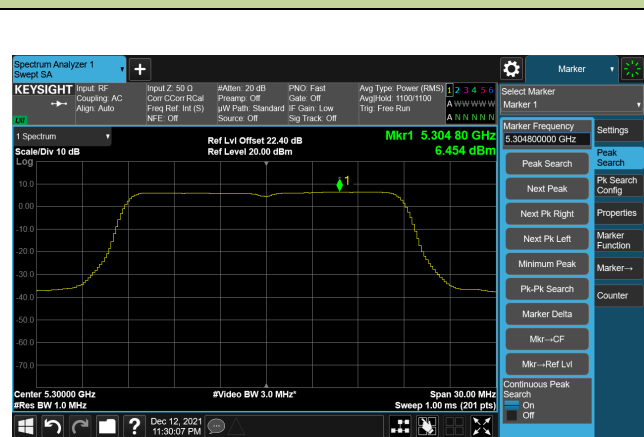

### 802.11a Power Spectral Density- Ant 1

Channel 100 (5500MHz)

Channel 116 (5580MHz)

Channel 140 (5700MHz)

Channel 144(5720MHz)

Channel 149 (5745MHz)

Channel 157 (5785MHz)

802.11ac-VHT20 Power Spectral Density- Ant 1

Channel 36 (5180MHz)

Channel 44 (5220MHz)

Channel 48 (5240MHz)

Channel 52 (5260MHz)

Channel 60 (5300MHz)

Channel 64 (5320MHz)