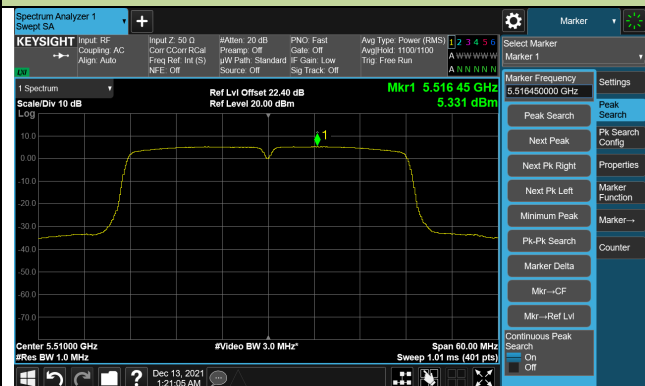

Channel 165 (5825MHz)

## 802.11ac-VHT40 Power Spectral Density- Ant 0

Channel 38 (5190MHz)

Channel 46 (5230MHz)

Channel 54 (5270MHz)

Channel 62 (5310MHz)

Channel 102 (5510MHz)

Channel 110 (5550MHz)

### 802.11ac-VHT40 Power Spectral Density- Ant 0

Channel 134 (5670MHz)

Channel 142(5710MHz)

Channel 151 (5755MHz)

Channel 159 (5795MHz)