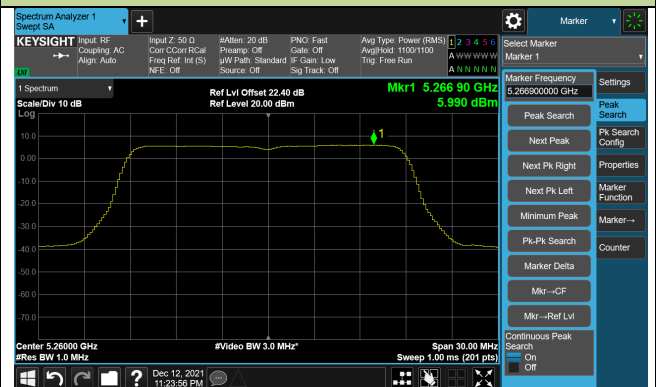

### 802.11a Power Spectral Density- Ant 1

Channel 100 (5500MHz)

Channel 116 (5580MHz)

Channel 140 (5700MHz)

Channel 144(5720MHz)

Channel 149 (5745MHz)

Channel 157 (5785MHz)

802.11ac-VHT20 Power Spectral Density- Ant 1

Channel 36 (5180MHz)

Channel 44 (5220MHz)

Channel 48 (5240MHz)

Channel 52 (5260MHz)

Channel 60 (5300MHz)

Channel 64 (5320MHz)