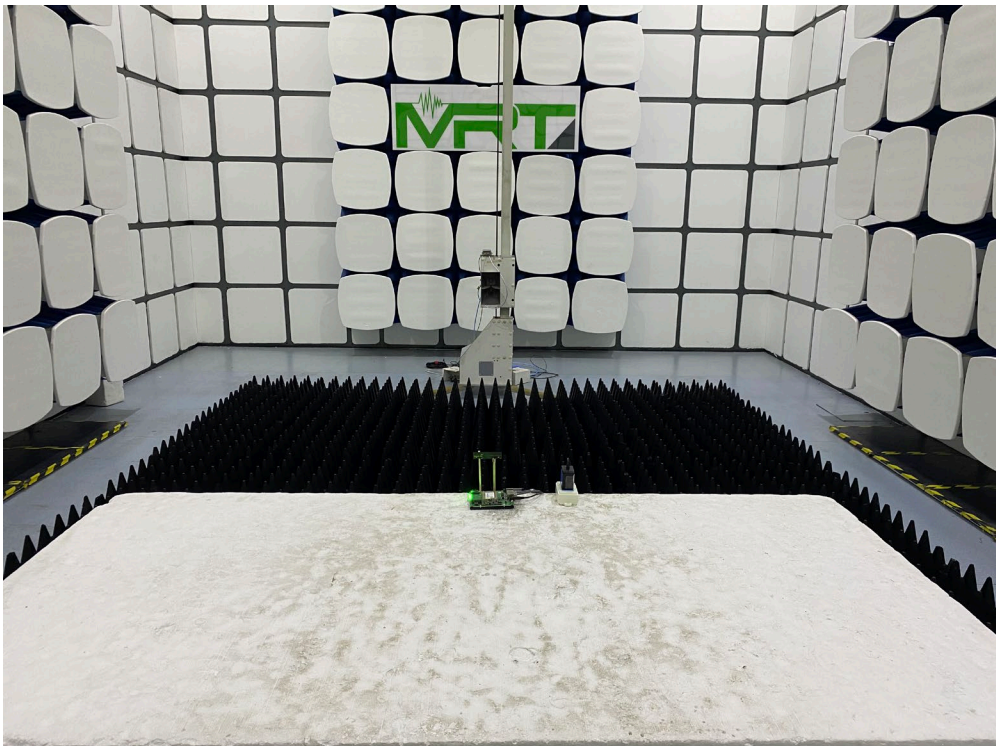

Description: Radiated Emission Test Setup for Below 1GHz
Test Mode 2