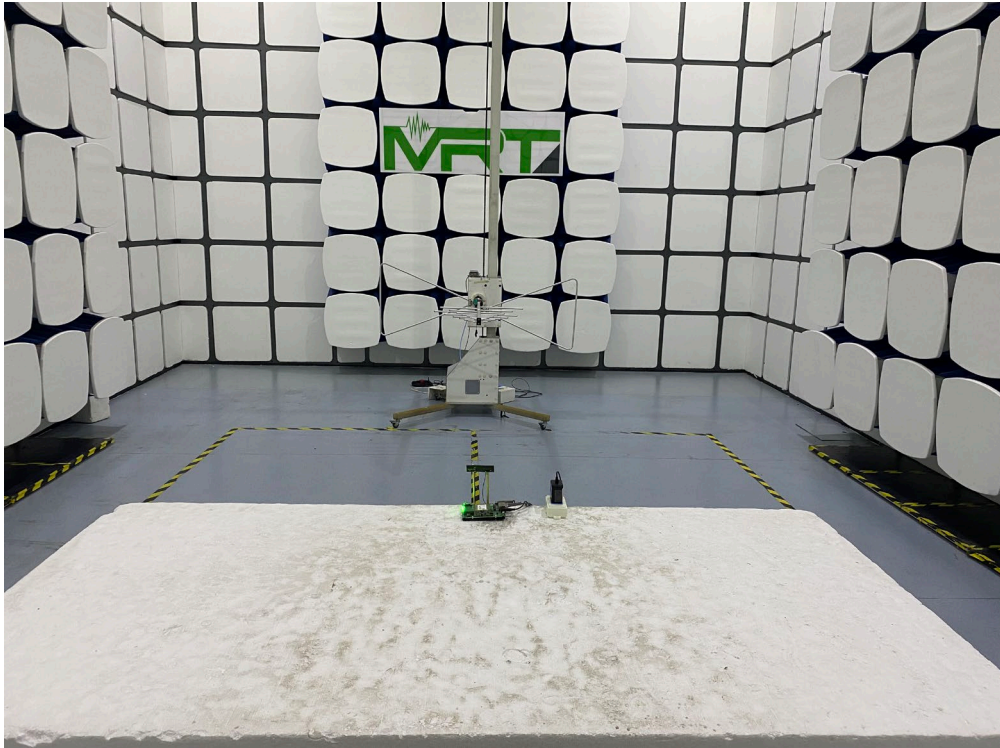

RF Test Setup Photo

Description: Front View of Conducted Emission Test Setup for Power Port

Description: Back View of Conducted Emission Test Setup for Power Port

Description: Radiated Spurious Emission Test Setup for Below 1GHz

Description: Radiated Spurious Emission Test Setup for Above 1GHz

Description: Conducted Test Setup

Description: DFS Test Setup

EMC Test Setup Photo

Description: Front View of Conducted Emission Test Setup for Power Port Test Mode 1

Description: Back View of Conducted Emission Test Setup for Power Port Test Mode 1

Description: Front View of Conducted Emission Test Setup for Power Port Test Mode 2

Description: Back View of Conducted Emission Test Setup for Power Port Test Mode 2