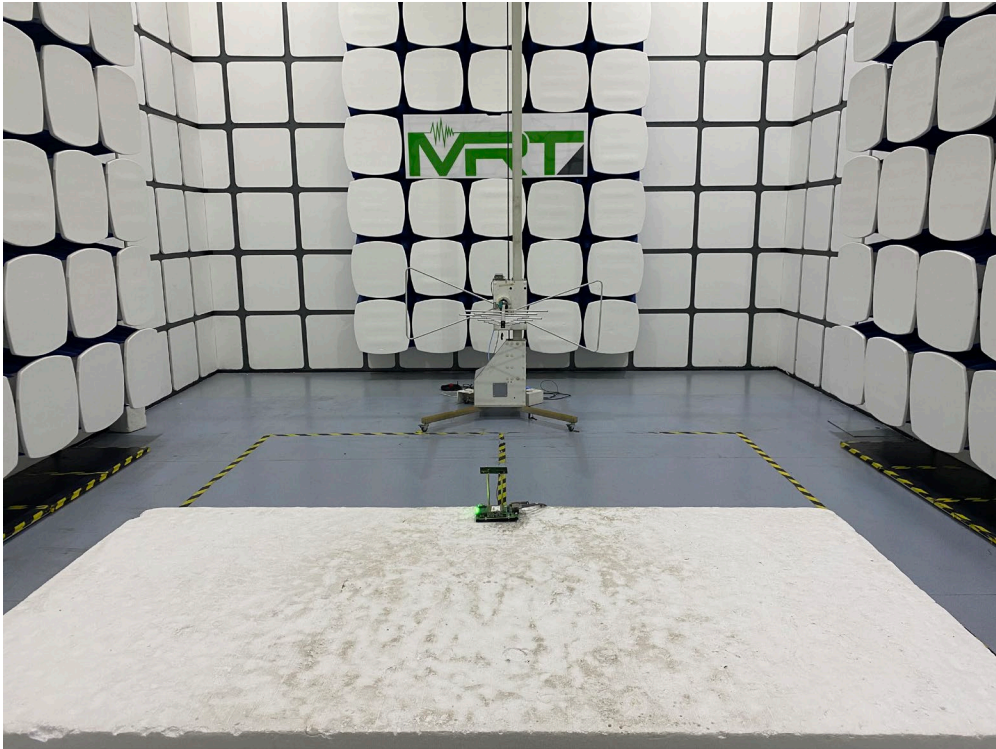

Description: Radiated Emission Test Setup for Above 1GHz
Test Mode 2