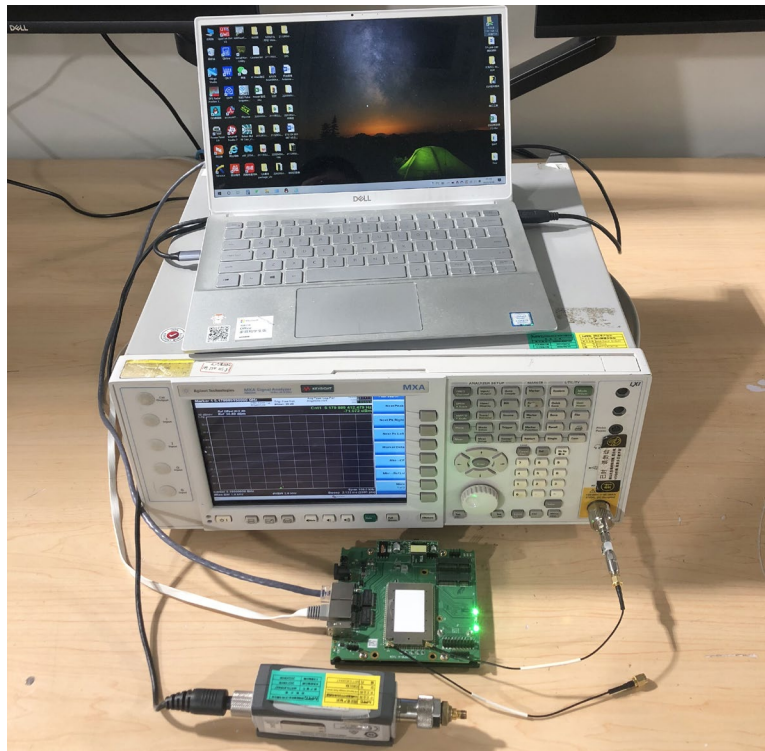

RF Test Setup Photo

Description: Front View of Conducted Emission Test Setup for Power Port

Description: Back View of Conducted Emission Test Setup for Power Port

Description: Radiated Spurious Emission Test Setup for Below 1GHz

Description: Radiated Spurious Emission Test Setup for Above 1GHz

Description: Conducted Test Setup

Description: DFS Test Setup

EMC Test Setup Photo

Description: Front View of Conducted Emission Test Setup for Power Port Test Mode 1

Description: Back View of Conducted Emission Test Setup for Power Port Test Mode 1

Description: Front View of Conducted Emission Test Setup for Power Port Test Mode 2

Description: Back View of Conducted Emission Test Setup for Power Port Test Mode 2