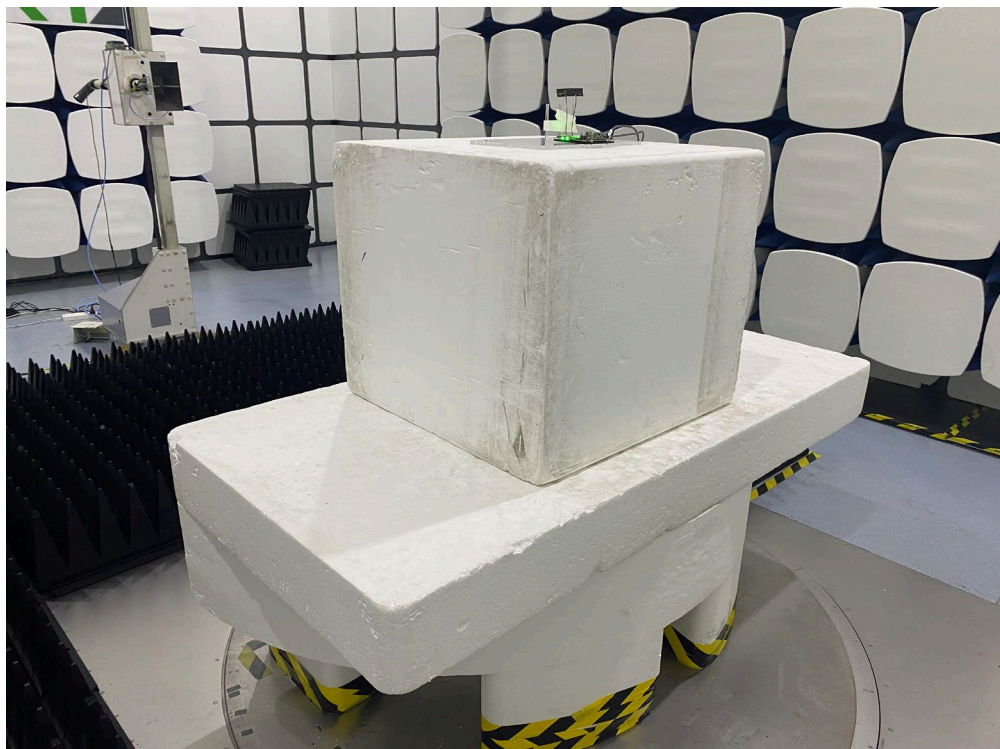

RF Test Setup Photo

Description: Front View of Conducted Emission Test Setup for Power Port

Description: Back View of Conducted Emission Test Setup for Power Port

Description: Radiated Spurious Emission Test Setup for Below 1GHz

Description: Radiated Spurious Emission Test Setup for Above 1GHz

Description: Conducted Test Setup

Description: DFS Test Setup

EMC Test Setup Photo

Description: Front View of Conducted Emission Test Setup for Power Port Test Mode 1

Description: Back View of Conducted Emission Test Setup for Power Port Test Mode 1

Description: Front View of Conducted Emission Test Setup for Power Port Test Mode 2

Description: Back View of Conducted Emission Test Setup for Power Port Test Mode 2