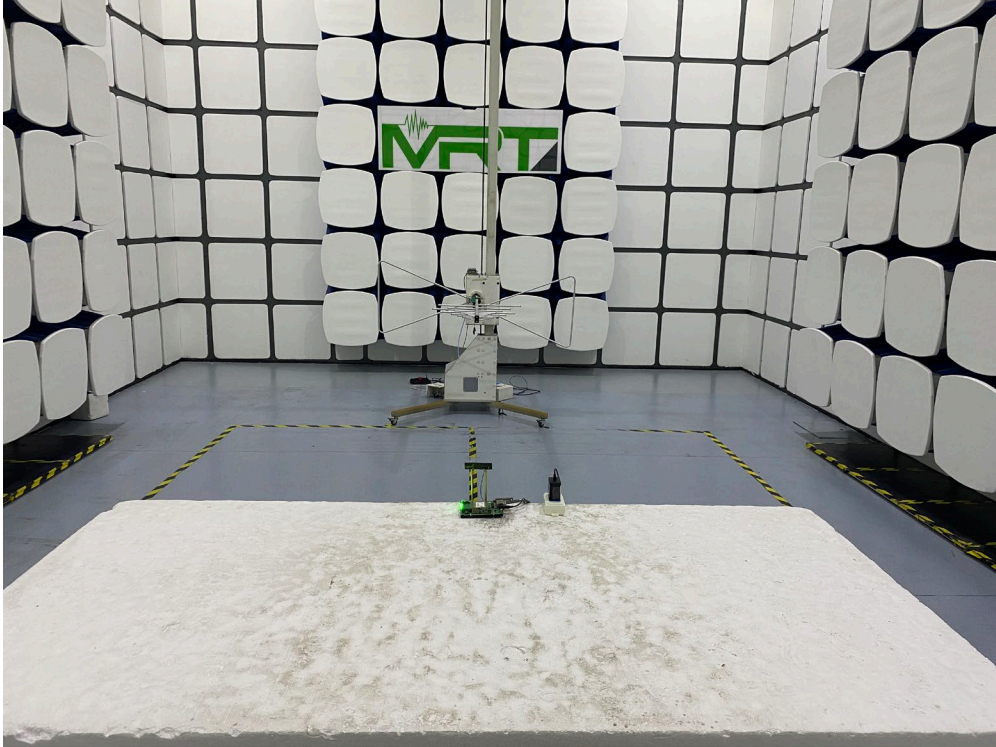

Description: Radiated Emission Test Setup for Above 1GHz
Test Mode 1