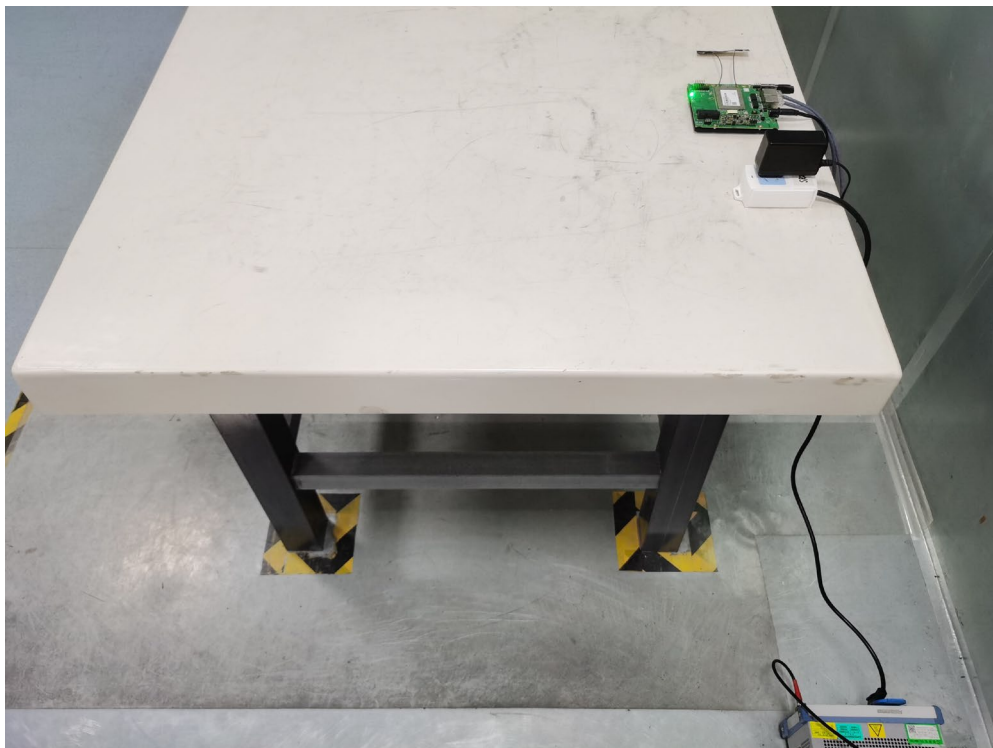

RF Test Setup Photo

Description: Front View of Conducted Emission Test Setup for Power Port

Description: Back View of Conducted Emission Test Setup for Power Port

Description: Radiated Spurious Emission Test Setup for Below 1GHz

Description: Radiated Spurious Emission Test Setup for Above 1GHz

Description: Conducted Test Setup

Description: DFS Test Setup

EMC Test Setup Photo

Description: Front View of Conducted Emission Test Setup for Power Port Test Mode 1

Description: Back View of Conducted Emission Test Setup for Power Port Test Mode 1

Description: Front View of Conducted Emission Test Setup for Power Port Test Mode 2

Description: Back View of Conducted Emission Test Setup for Power Port Test Mode 2