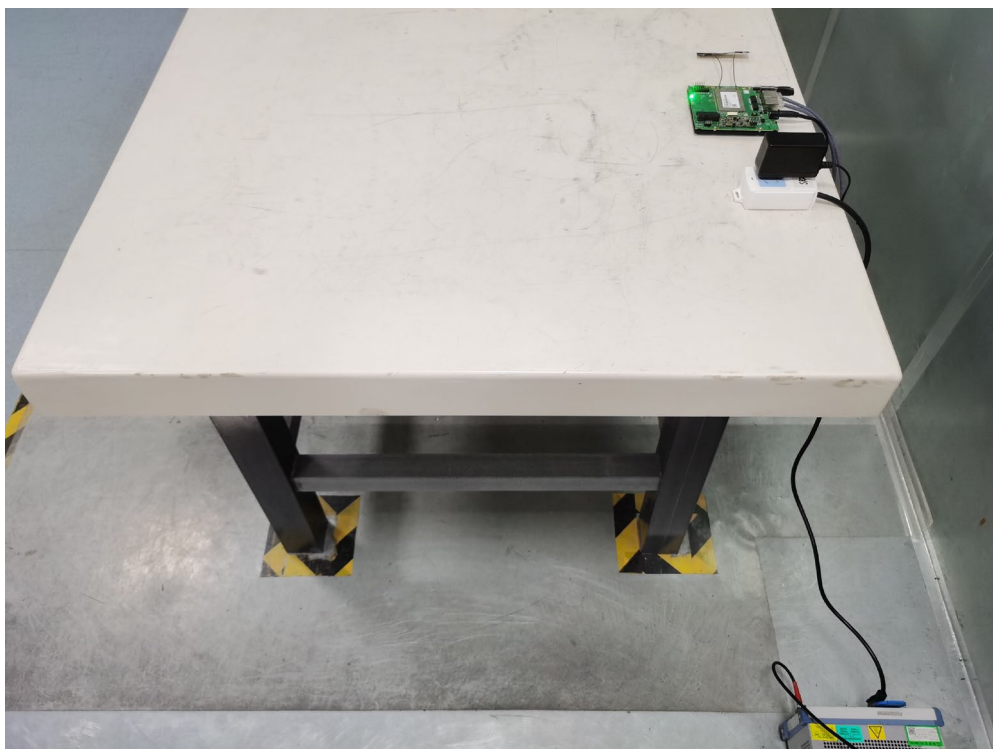

RF Test Setup Photo

Description: Front View of Conducted Emission Test Setup for Power Port

Description: Back View of Conducted Emission Test Setup for Power Port

Description: Radiated Spurious Emission Test Setup for Below 1GHz

Description: Radiated Spurious Emission Test Setup for Above 1GHz

Description: Conducted Test Setup

Description: DFS Test Setup

EMC Test Setup Photo

Description: Front View of Conducted Emission Test Setup for Power Port Test Mode 1

Description: Back View of Conducted Emission Test Setup for Power Port Test Mode 1

Description: Front View of Conducted Emission Test Setup for Power Port Test Mode 2

Description: Back View of Conducted Emission Test Setup for Power Port Test Mode 2