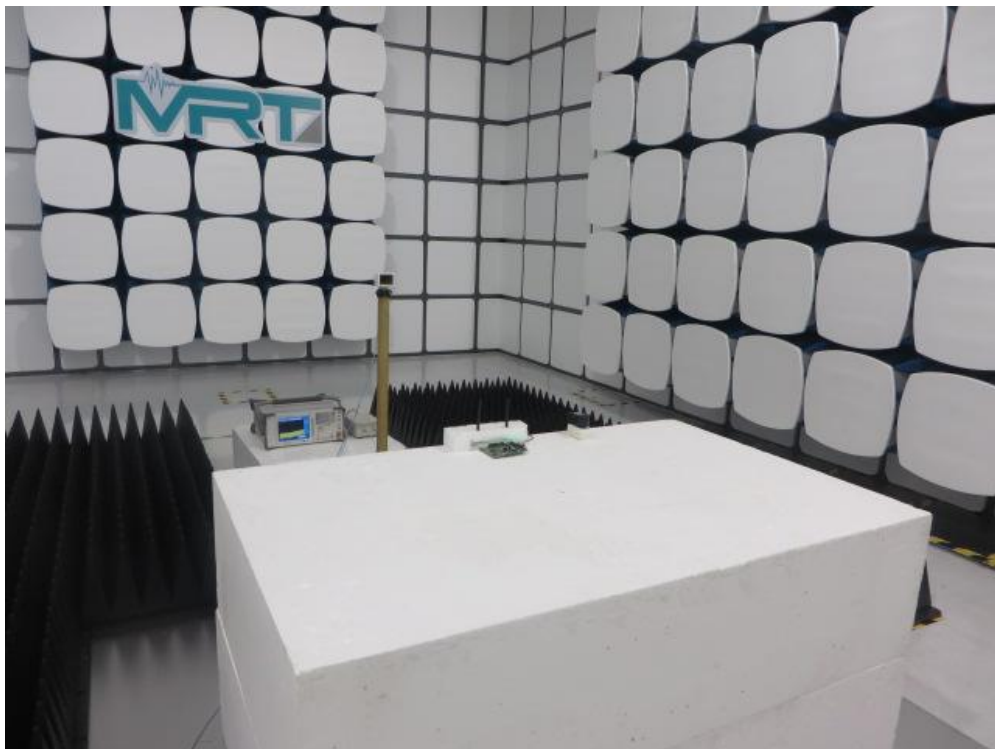

Test Setup Photo

Description: Front view of Conducted Emission Test Setup

Description: Back view of Conducted Emission Test Setup

Description: Radiated Emission Test Setup for 9kHz ~ 30MHz (Dipole Antenna 1#)

Description: Radiated Emission Test Setup for 30MHz ~ 1GHz (Dipole Antenna 1#)

Description: Radiated Emission Test Setup for 1GHz ~ 18GHz (Dipole Antenna 1#)

Description: Radiated Emission Test Setup for 18GHz ~ 40GHz (Dipole Antenna 1#)