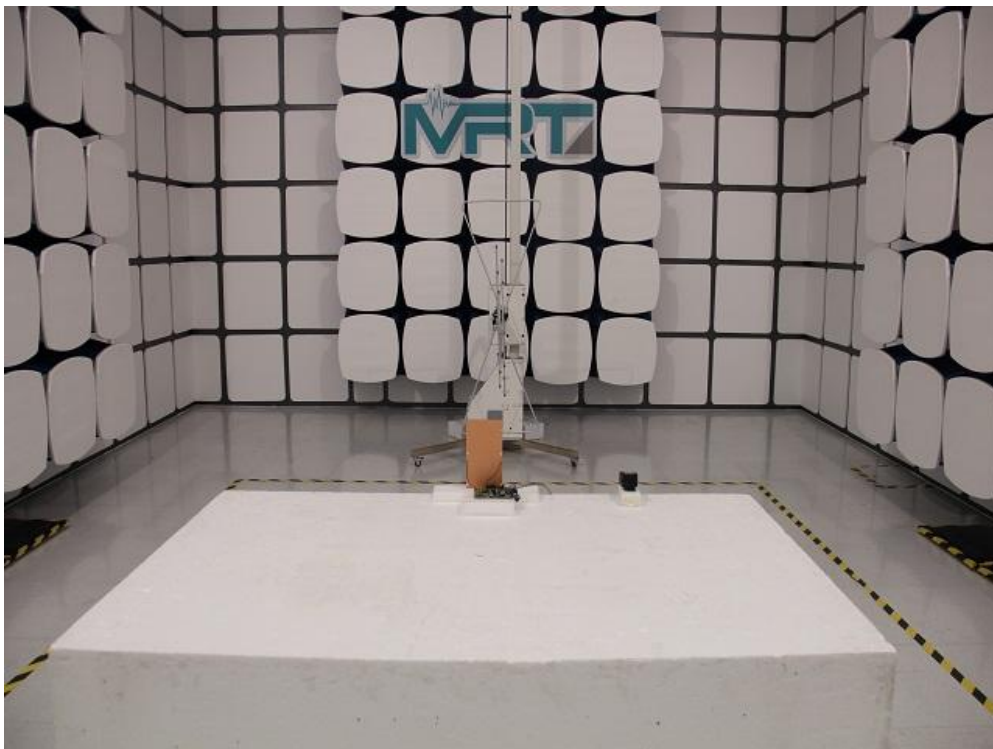

Test Setup Photo

Description: Front view of Conducted Emission Test Setup

Description: Back view of Conducted Emission Test Setup

Description: Radiated Emission Test Setup for 9kHz ~ 30MHz (Dipole Antenna 1#)

Description: Radiated Emission Test Setup for 30MHz ~ 1GHz (Dipole Antenna 1#)

Description: Radiated Emission Test Setup for 1GHz ~ 18GHz (Dipole Antenna 1#)

Description: Radiated Emission Test Setup for 18GHz ~ 40GHz (Dipole Antenna 1#)

Description: Radiated Emission Test Setup for 9kHz ~ 30MHz (Panel Antenna 1#)

Description: Radiated Emission Test Setup for 30MHz ~ 1GHz (Panel Antenna 1#)

Description: Radiated Emission Test Setup for 1GHz ~ 18GHz (Panel Antenna 1#)

Description: Radiated Emission Test Setup for 18GHz ~ 40GHz (Panel Antenna 1#)