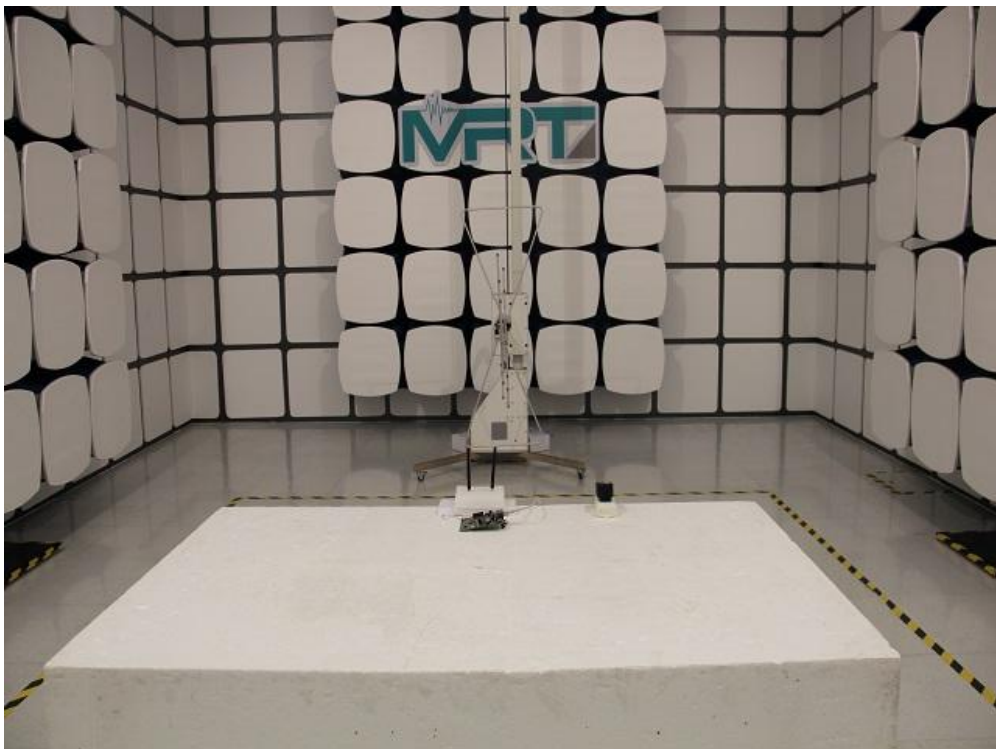

Test Setup Photo

Description: Front view of Conducted Emission Test Setup

Description: Back view of Conducted Emission Test Setup

Description: Radiated Emission Test Setup for 9kHz ~ 30MHz (Dipole Antenna 1#)

Description: Radiated Emission Test Setup for 30MHz ~ 1GHz (Dipole Antenna 1#)

Description: Radiated Emission Test Setup for 1GHz ~ 18GHz (Dipole Antenna 1#)

Description: Radiated Emission Test Setup for 18GHz ~ 40GHz (Dipole Antenna 1#)