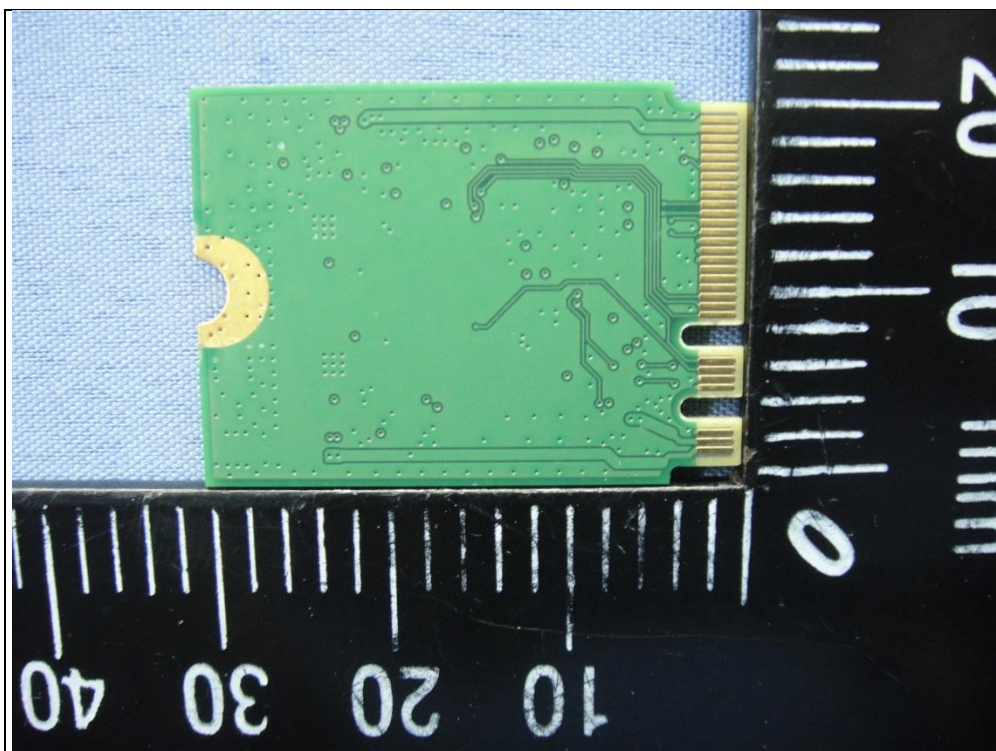

CONSTRUCTION PHOTOS OF EUT

Antenna set 1
(Chain 0 / Brand : WNC, Model : 81-EBJ15.005)

Antenna set 1
(Chain 1 / Brand : WNC, Model : 81-EBJ15.005)

Antenna set 2
(Brand : INPAQ, Model : DAM-I6-H-DB-800-10-17)