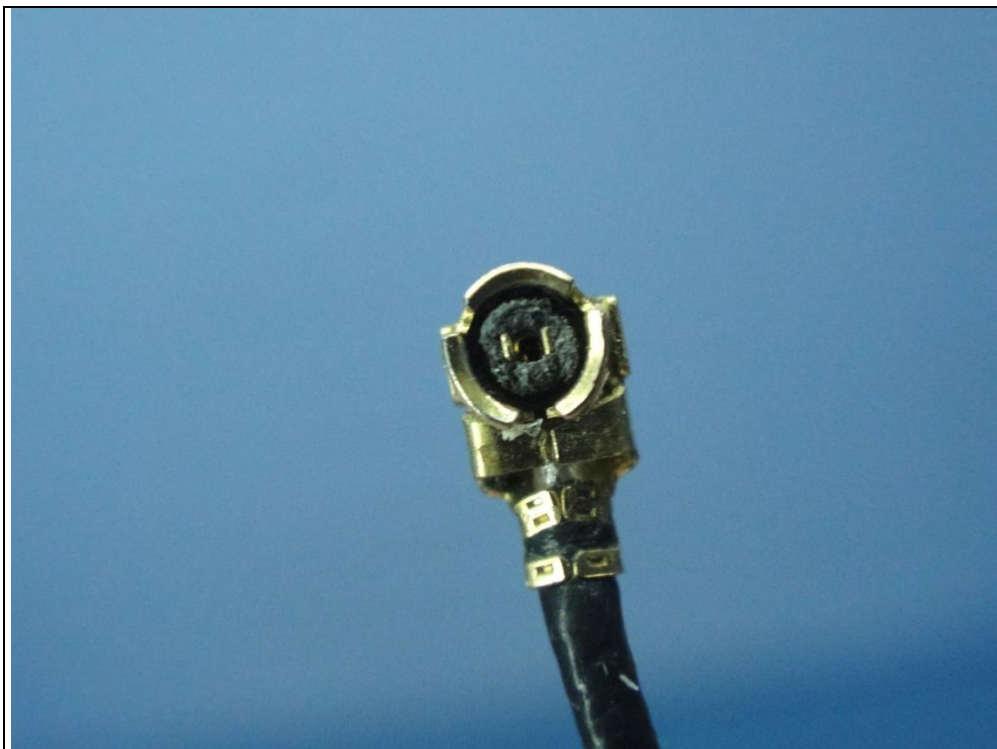

CONSTRUCTION PHOTOS OF EUT

Antenna set 1
(Chain 0 / Brand : WNC, Model : 81-EBJ15.005)

Antenna set 1
(Chain 1 / Brand : WNC, Model : 81-EBJ15.005)

Antenna set 2
(Brand : INPAQ, Model : DAM-I6-H-DB-800-10-17)