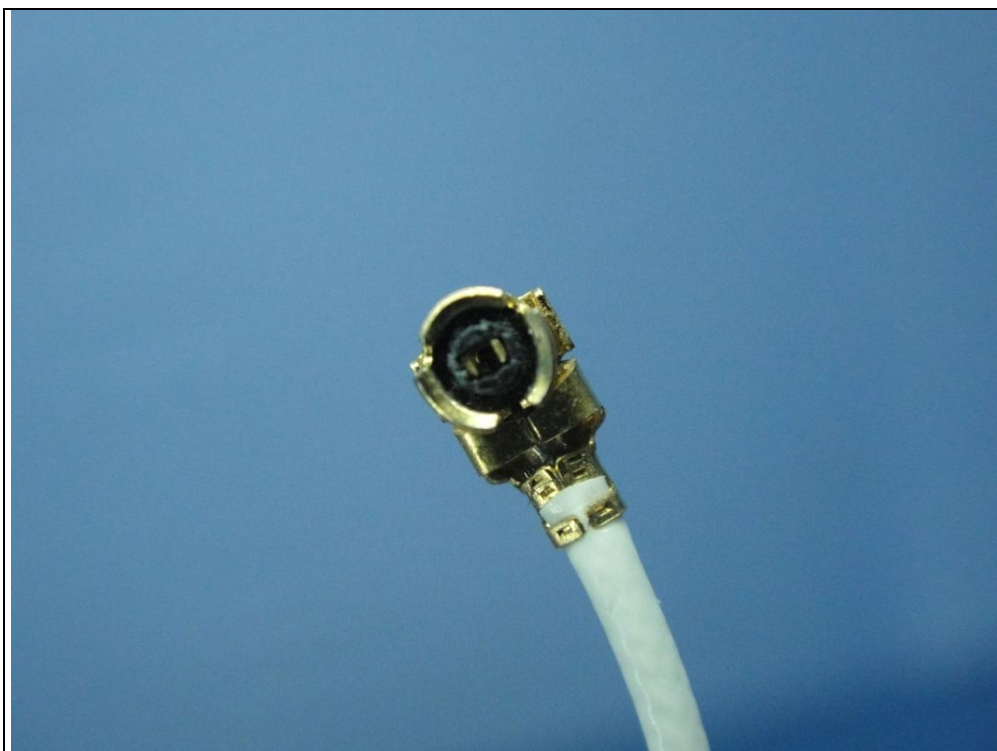

CONSTRUCTION PHOTOS OF EUT

Antenna set 1
(Chain 0 / Brand : WNC, Model : 81-EBJ15.005)

Antenna set 1
(Chain 1 / Brand : WNC, Model : 81-EBJ15.005)

Antenna set 2
(Brand : INPAQ, Model : DAM-I6-H-DB-800-10-17)