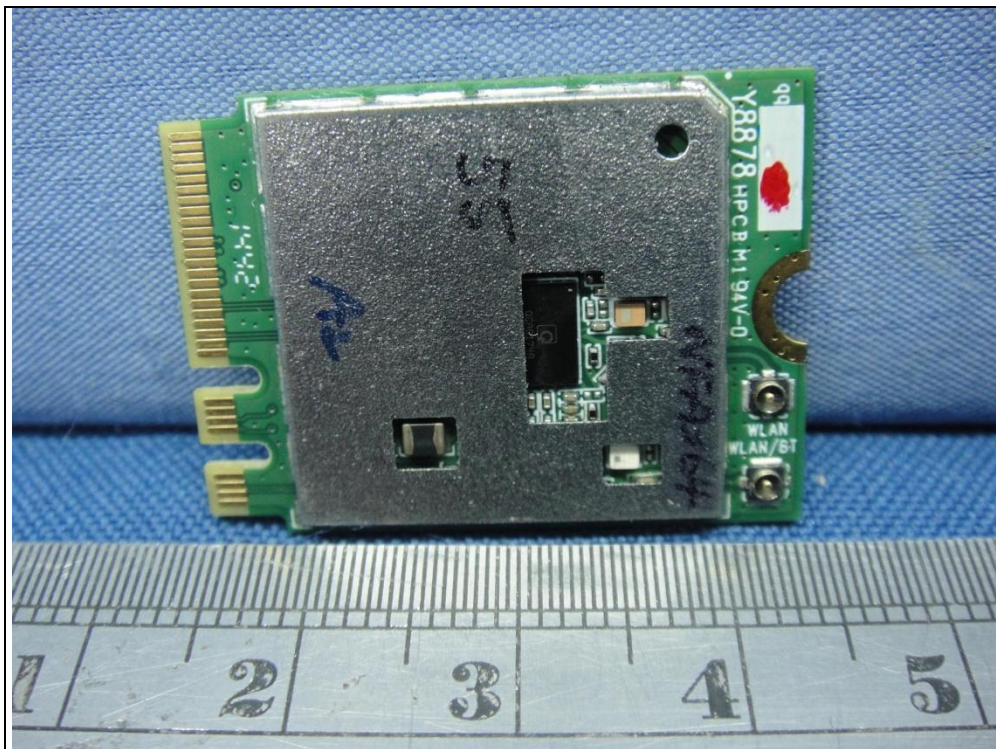

CONSTRUCTION PHOTOS OF EUT

Antenna set 1
(Chain 0 / Brand : WNC, Model : 81-EBJ15.005)

Antenna set 1
(Chain 1 / Brand : WNC, Model : 81-EBJ15.005)

Antenna set 2
(Brand : INPAQ, Model : DAM-I6-H-DB-800-10-17)