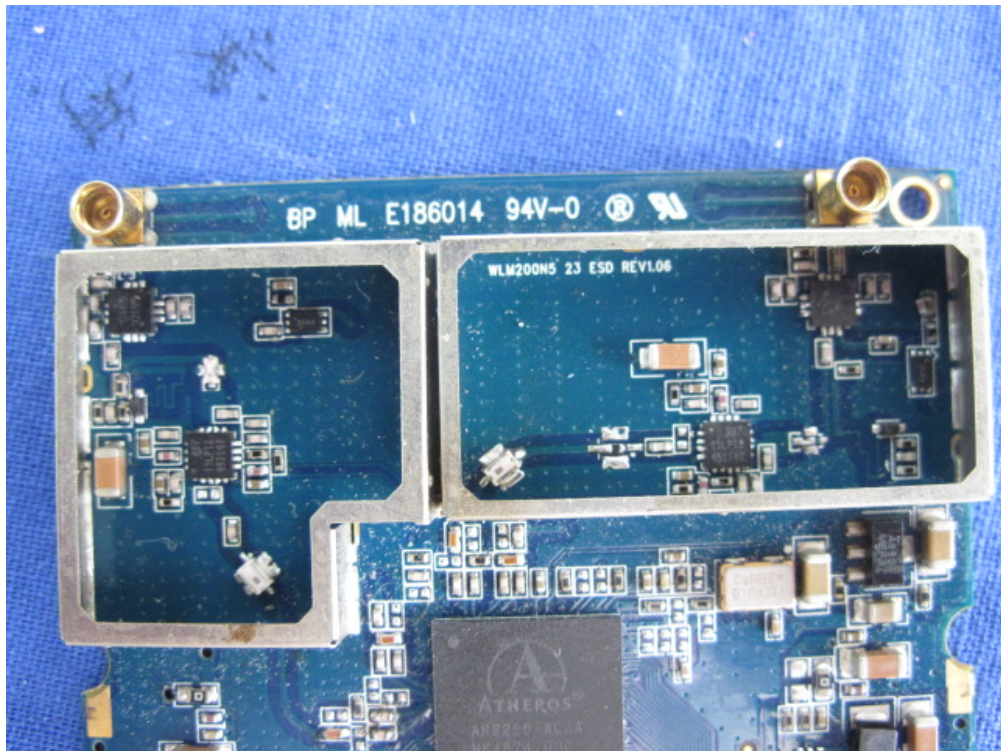

WIRELESS-A/N 23DBM NETWORK MINI PCI ADAPTER WITH ESD (M/N: WLM200N5-23ESD)

EUT Photograph-External Photographs

(1) EUT Photo

(2) EUT Photo

(3) EUT Photo

(4) EUT Photo

(5) EUT Photo

(6) EUT Photo (2dBi gain)

(7) EUT Photo