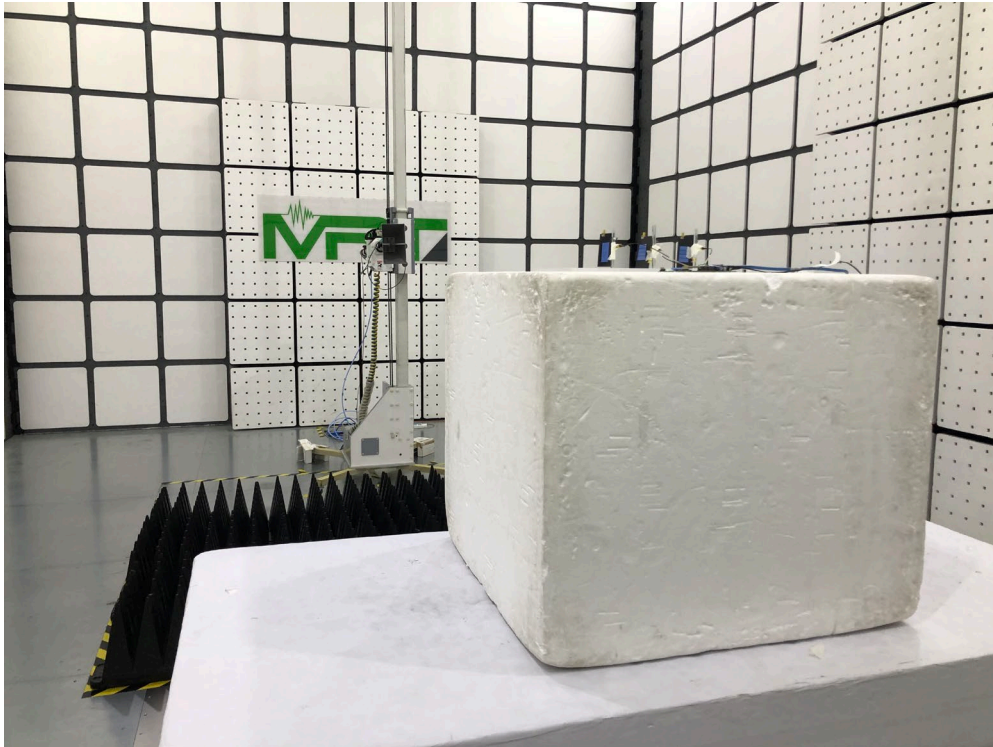

Test Setup Photo

Description: Radiated Spurious Emission Test Setup for Above 1GHz

Description: Conducted Test Setup