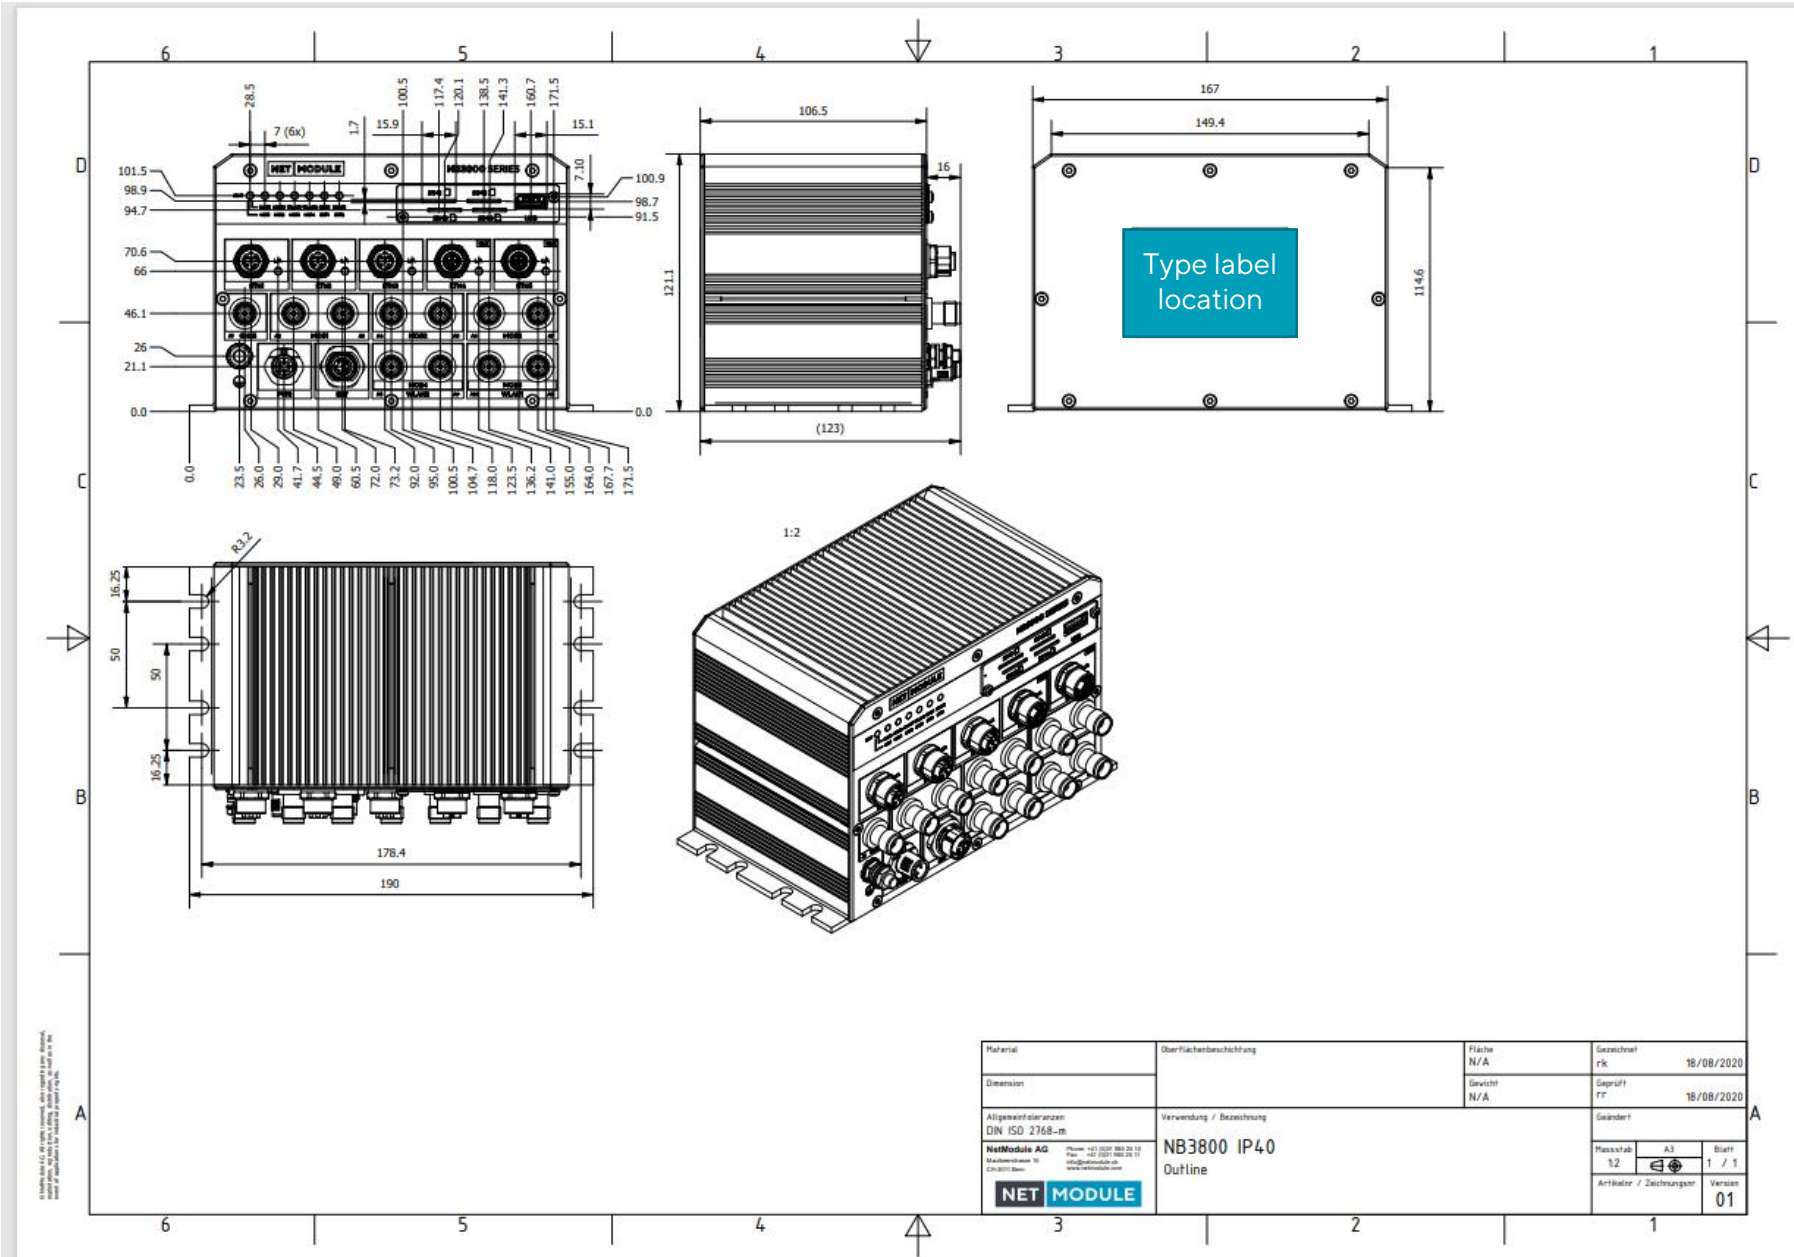

Material	Oberflächenbeschichtung	Fläche	Gezeichnet
Dimension		N/A	rk 18/08/2020
Allgemeintoleranzen DIN ISO 2768-m	Verwendung / Bezeichnung	Gewicht	Geprüft
NetModule AG Mühlendamm 10 63071 Gelnhausen Tel: +49 (0)201 880 20 10 Fax: +49 (0)201 880 20 11 info@hirschmann.de www.hirschmann.com	NB3800 IP40 Outline	N/A	rr 18/08/2020
		Geändert	
		Manuskript	Blatt
		12	A3 1 / 1
		Artikler / Zeichnungen	Version
			01