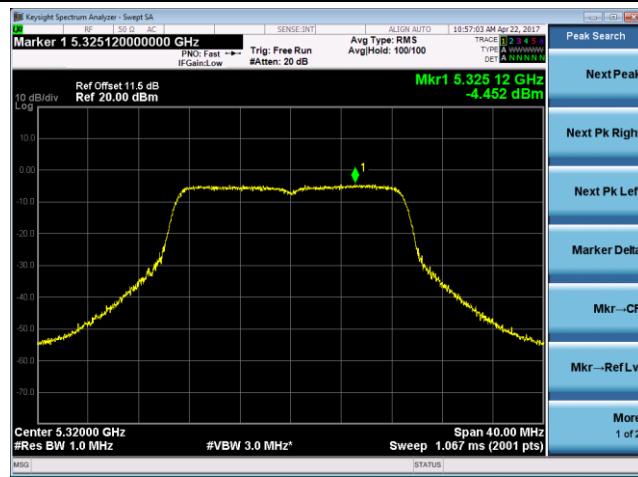

802.11n-HT20 Power Spectral Density - Ant 0 / Ant 0 + 1

Channel 36 (5180MHz)

Channel 44 (5220MHz)

Channel 48 (5240MHz)

Channel 52 (5260MHz)

Channel 60 (5300MHz)

Channel 64 (5320MHz)

802.11n-HT40 Power Spectral Density - Ant 0 / Ant 0 + 1