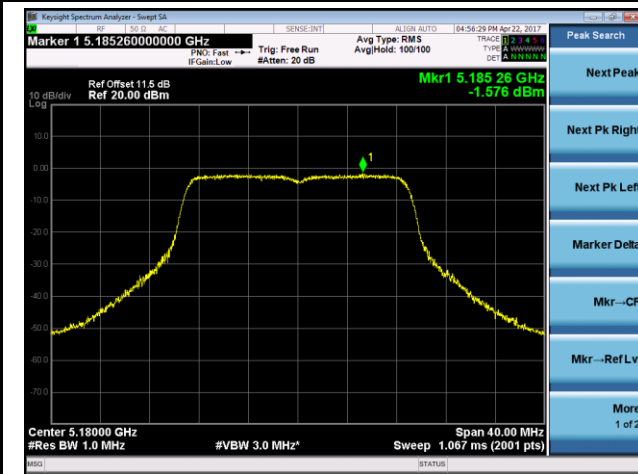

Channel 38 (5190MHz)

Channel 46 (5230MHz)

Channel 54 (5270MHz)

Channel 62 (5310MHz)

Channel 102 (5510MHz)

Channel 118 (5590MHz)

Channel 134 (5670MHz)

Channel 151 (5755MHz)

Channel 159 (5795MHz)

802.11ac-VHT20 Power Spectral Density - Ant 0 / Ant 0 + 1

Channel 36 (5180MHz)

Channel 44 (5220MHz)

Channel 48 (5240MHz)

Channel 52 (5260MHz)

Channel 60 (5300MHz)

Channel 64 (5320MHz)