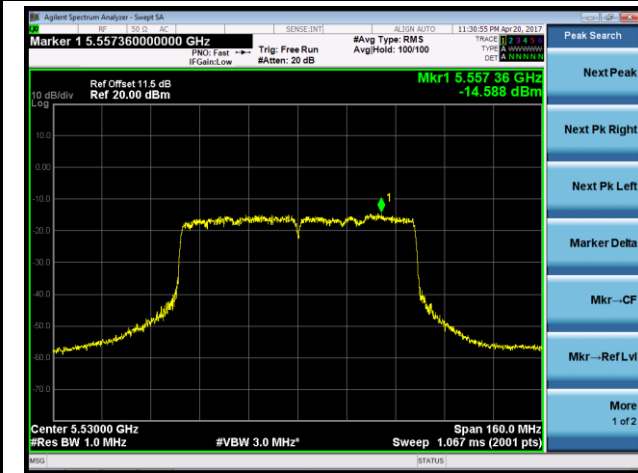

Channel 134 (5670MHz)

Channel 142 (5710MHz)

Channel 151 (5755MHz)

Channel 159 (5795MHz)

802.11ac-VHT80 Power Spectral Density - Ant 0 / Ant 0 + 1

Channel 42 (5210MHz)

Channel 58 (5290MHz)

Channel 106 (5530MHz)