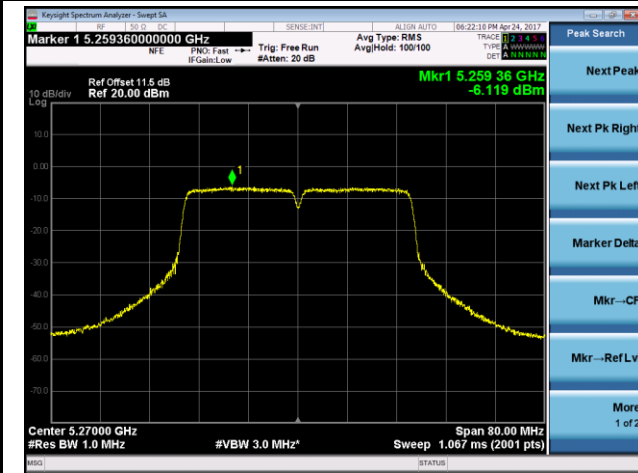

Channel 165 (5825MHz)

802.11ac-VHT40 Power Spectral Density - Ant 0 / Ant 0 + 1

Channel 38 (5190MHz)

Channel 46 (5230MHz)

Channel 54 (5270MHz)

Channel 62 (5310MHz)

Channel 102 (5510MHz)

Channel 118 (5590MHz)

Channel 134 (5670MHz)

Channel 142 (5710MHz)

Channel 151 (5755MHz)

Channel 159 (5795MHz)

802.11ac-VHT80 Power Spectral Density - Ant 0 / Ant 0 + 1

Channel 42 (5210MHz)

Channel 58 (5290MHz)

Channel 106 (5530MHz)