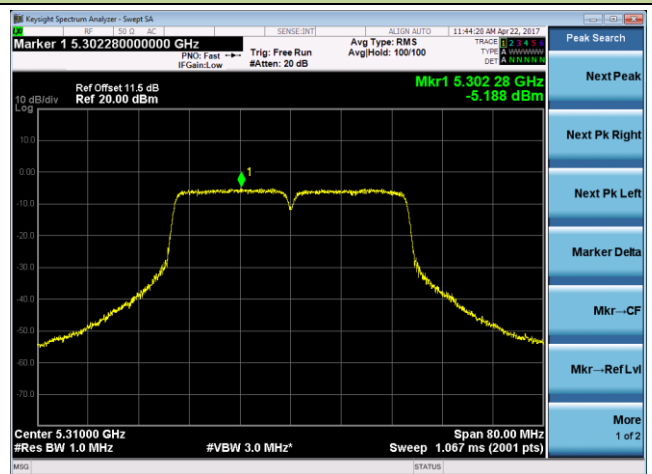

Channel 38 (5190MHz)

Channel 46 (5230MHz)

Channel 54 (5270MHz)

Channel 62 (5310MHz)

Channel 102 (5510MHz)

Channel 118 (5590MHz)

Channel 134 (5670MHz)

Channel 151 (5755MHz)

Channel 159 (5795MHz)

802.11ac-VHT20 Power Spectral Density - Ant 0 / Ant 0 + 1

Channel 36 (5180MHz)

Channel 44 (5220MHz)

Channel 48 (5240MHz)

Channel 52 (5260MHz)

Channel 60 (5300MHz)

Channel 64 (5320MHz)