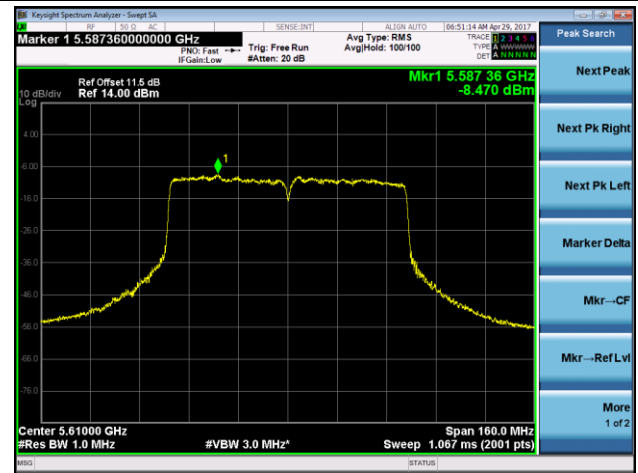

Channel 122 (5610MHz)