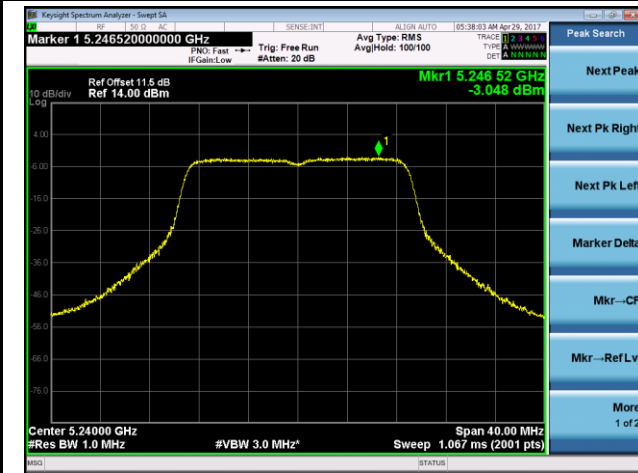

Channel 122 (5610MHz)

Channel 138 (5690MHz)

Channel 155 (5775MHz)

802.11n-HT20 Power Spectral Density - Ant 1 / Ant 0 + 1

Channel 36 (5180MHz)

Channel 44 (5220MHz)

Channel 48 (5240MHz)

Channel 52 (5260MHz)