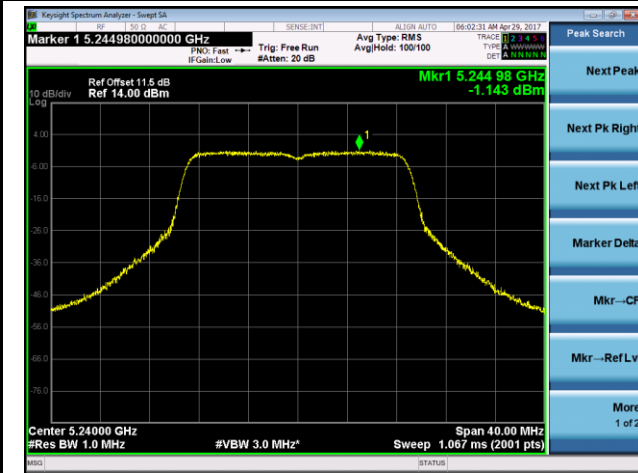

802.11n-HT20 Power Spectral Density - Ant 0 / Ant 0 + 1

Channel 36 (5180MHz)

Channel 44 (5220MHz)

Channel 48 (5240MHz)

Channel 52 (5260MHz)

Channel 60 (5300MHz)

Channel 64 (5320MHz)

802.11n-HT40 Power Spectral Density - Ant 0 / Ant 0 + 1