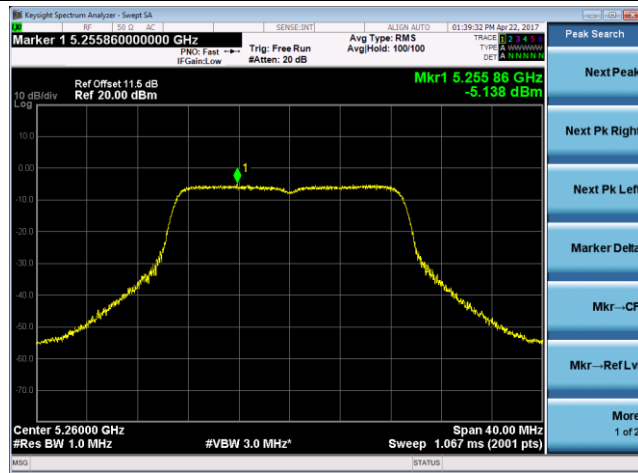

Channel 159 (5795MHz)

802.11ac-VHT20 Power Spectral Density - Ant 0 / Ant 0 + 1

Channel 36 (5180MHz)

Channel 44 (5220MHz)

Channel 48 (5240MHz)

Channel 52 (5260MHz)

Channel 60 (5300MHz)

Channel 64 (5320MHz)