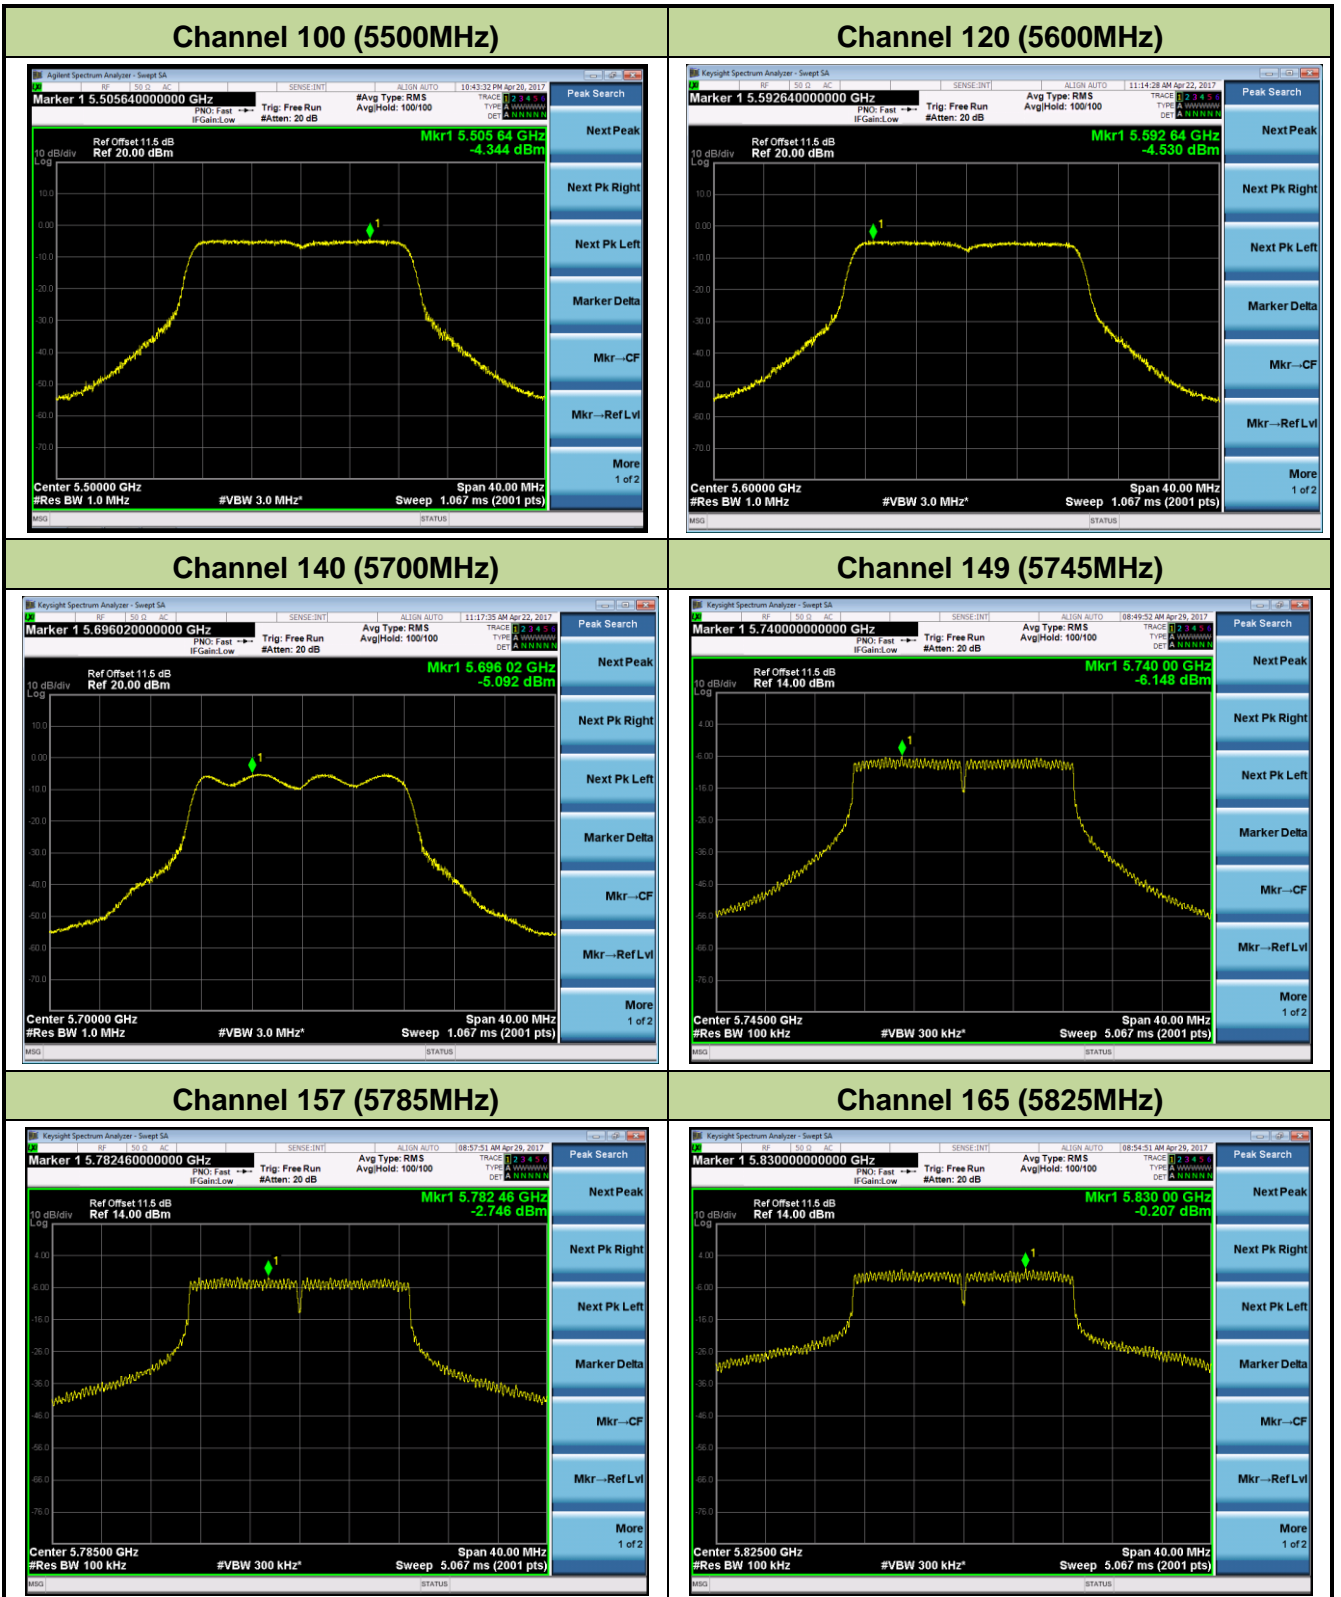

Channel 134 (5670MHz)

Channel 142 (5710MHz)

Channel 151 (5755MHz)

Channel 159 (5795MHz)

802.11ac-VHT80 Power Spectral Density - Ant 0 / Ant 0 + 1

Channel 42 (5210MHz)

Channel 58 (5290MHz)

Channel 106 (5530MHz)

Channel 122 (5610MHz)

Channel 138 (5690MHz)

Channel 155 (5775MHz)

802.11n-HT20 Power Spectral Density - Ant 1 / Ant 0 + 1

Channel 36 (5180MHz)

Channel 44 (5220MHz)

Channel 48 (5240MHz)

Channel 52 (5260MHz)

Channel 60 (5300MHz)

Channel 64 (5320MHz)

802.11n-HT40 Power Spectral Density - Ant 1 / Ant 0 + 1

Channel 38 (5190MHz)

Channel 46 (5230MHz)

Channel 54 (5270MHz)

Channel 62 (5310MHz)

Channel 102 (5510MHz)

Channel 118 (5590MHz)

Channel 134 (5670MHz)

Channel 151 (5755MHz)

Channel 159 (5795MHz)