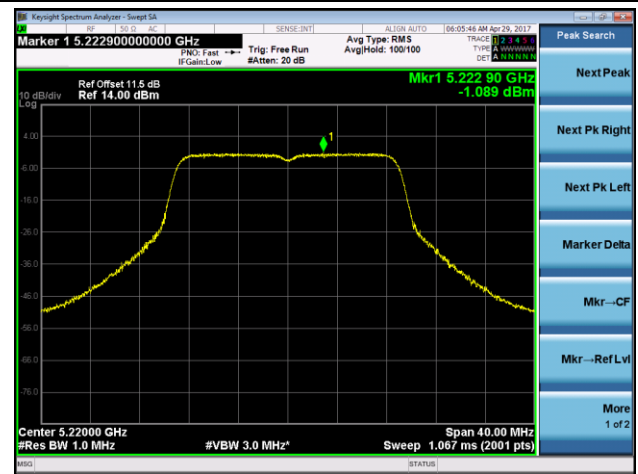

Channel 159 (5795MHz)

802.11ac-VHT20 Power Spectral Density - Ant 0 / Ant 0 + 1

Channel 36 (5180MHz)

Channel 44 (5220MHz)

Channel 48 (5240MHz)

Channel 52 (5260MHz)

Channel 60 (5300MHz)

Channel 64 (5320MHz)