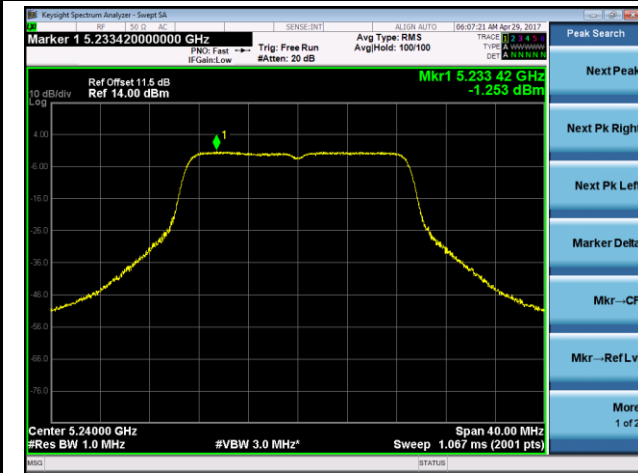

Channel 159 (5795MHz)

802.11ac-VHT20 Power Spectral Density - Ant 0 / Ant 0 + 1

Channel 36 (5180MHz)

Channel 44 (5220MHz)

Channel 48 (5240MHz)

Channel 52 (5260MHz)

Channel 60 (5300MHz)

Channel 64 (5320MHz)