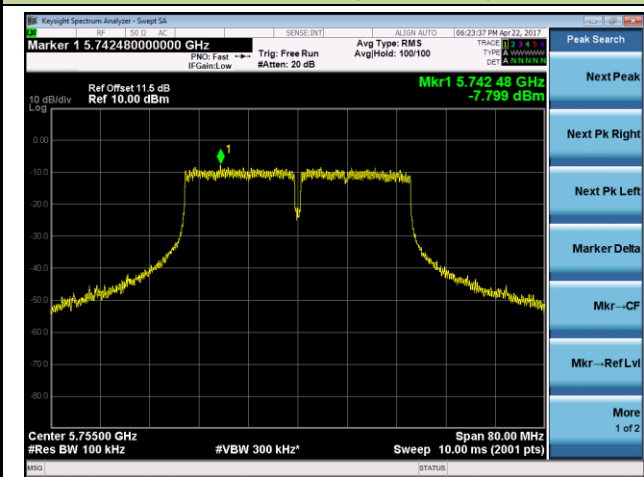

Channel 165 (5825MHz)

802.11ac-VHT40 Power Spectral Density - Ant 0 / Ant 0 + 1

Channel 38 (5190MHz)

Channel 46 (5230MHz)

Channel 54 (5270MHz)

Channel 62 (5310MHz)

Channel 102 (5510MHz)

Channel 118 (5590MHz)

Channel 134 (5670MHz)

Channel 142 (5710MHz)

Channel 151 (5755MHz)

Channel 159 (5795MHz)

802.11ac-VHT80 Power Spectral Density - Ant 0 / Ant 0 + 1

Channel 42 (5210MHz)

Channel 58 (5290MHz)

Channel 106 (5530MHz)