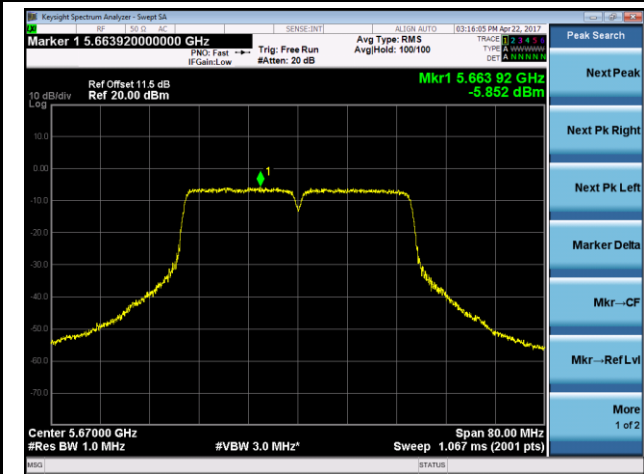

Channel 165 (5825MHz)

802.11ac-VHT40 Power Spectral Density - Ant 0 / Ant 0 + 1

Channel 38 (5190MHz)

Channel 46 (5230MHz)

Channel 54 (5270MHz)

Channel 62 (5310MHz)

Channel 102 (5510MHz)

Channel 118 (5590MHz)

Channel 134 (5670MHz)

Channel 142 (5710MHz)

Channel 151 (5755MHz)

Channel 159 (5795MHz)

802.11ac-VHT80 Power Spectral Density - Ant 0 / Ant 0 + 1

Channel 42 (5210MHz)

Channel 58 (5290MHz)

Channel 106 (5530MHz)