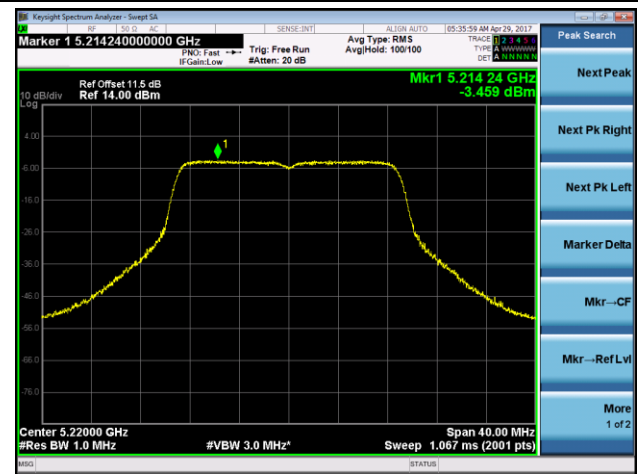

Channel 122 (5610MHz)

Channel 138 (5690MHz)

Channel 155 (5775MHz)

802.11n-HT20 Power Spectral Density - Ant 1 / Ant 0 + 1

Channel 36 (5180MHz)

Channel 44 (5220MHz)

Channel 48 (5240MHz)

Channel 52 (5260MHz)