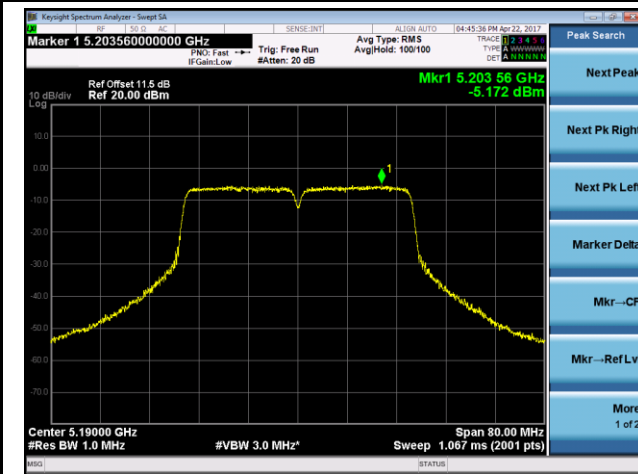

Channel 60 (5300MHz)

Channel 64 (5320MHz)

802.11n-HT40 Power Spectral Density - Ant 1 / Ant 0 + 1

Channel 38 (5190MHz)

Channel 46 (5230MHz)

Channel 54 (5270MHz)

Channel 62 (5310MHz)

Channel 102 (5510MHz)

Channel 118 (5590MHz)

Channel 134 (5670MHz)

Channel 151 (5755MHz)

Channel 159 (5795MHz)