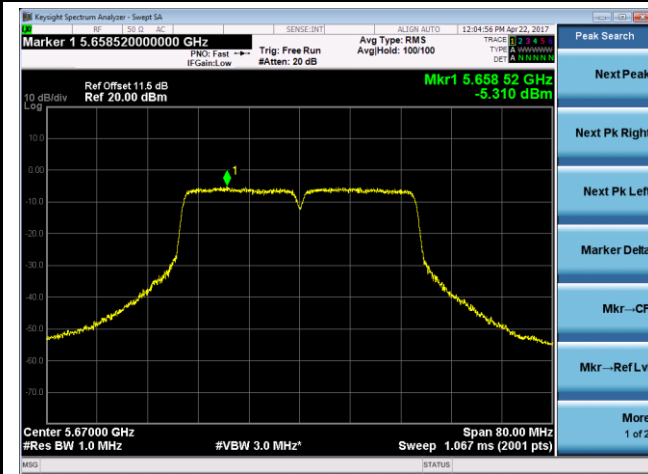

Channel 60 (5300MHz)

Channel 64 (5320MHz)

802.11n-HT40 Power Spectral Density - Ant 1 / Ant 0 + 1

Channel 38 (5190MHz)

Channel 46 (5230MHz)

Channel 54 (5270MHz)

Channel 62 (5310MHz)

Channel 102 (5510MHz)

Channel 118 (5590MHz)

Channel 134 (5670MHz)

Channel 151 (5755MHz)

Channel 159 (5795MHz)