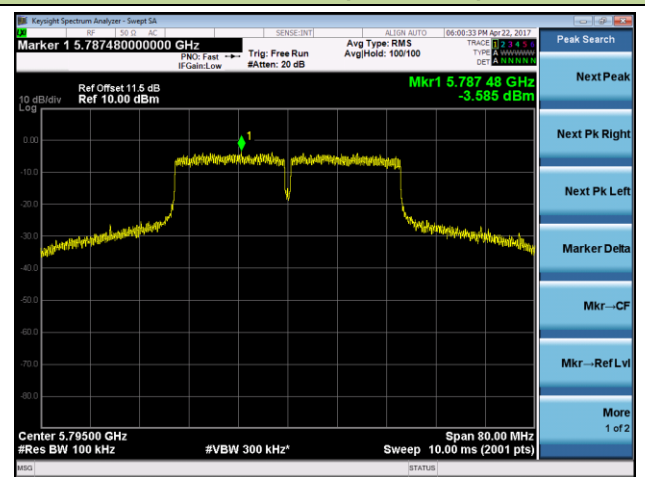

Channel 134 (5670MHz)

Channel 142 (5710MHz)

Channel 151 (5755MHz)

Channel 159 (5795MHz)

802.11ac-VHT80 Power Spectral Density - Ant 0 / Ant 0 + 1

Channel 42 (5210MHz)

Channel 58 (5290MHz)

Channel 106 (5530MHz)