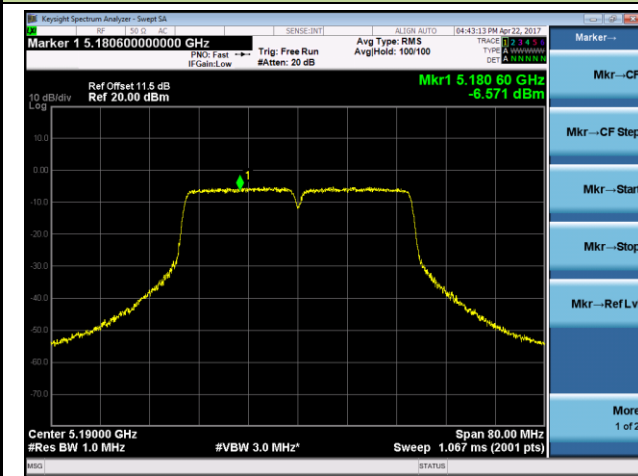

802.11n-HT40 Power Spectral Density - Ant 0 / Ant 0 + 1

Channel 38 (5190MHz)