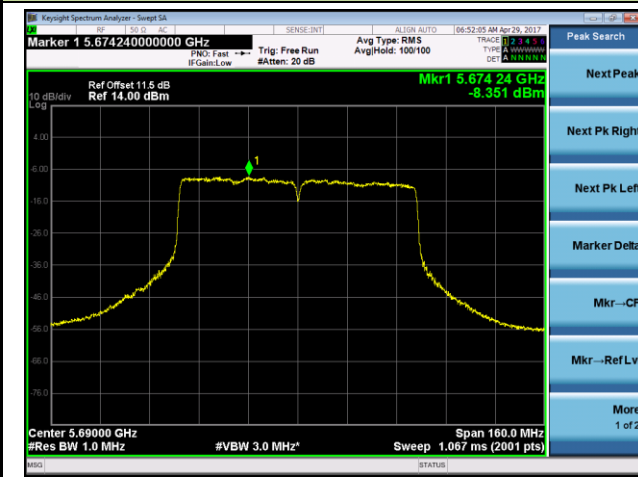

Channel 138 (5690MHz)