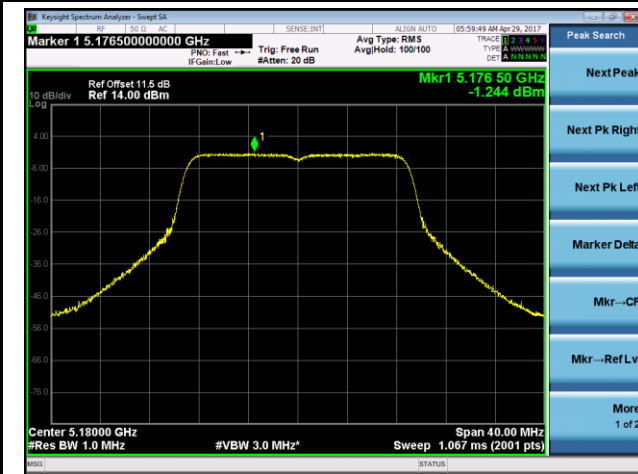

802.11n-HT20 Power Spectral Density - Ant 0 / Ant 0 + 1

Channel 36 (5180MHz)

Channel 44 (5220MHz)

Channel 48 (5240MHz)

Channel 52 (5260MHz)

Channel 60 (5300MHz)

Channel 64 (5320MHz)

802.11n-HT40 Power Spectral Density - Ant 0 / Ant 0 + 1