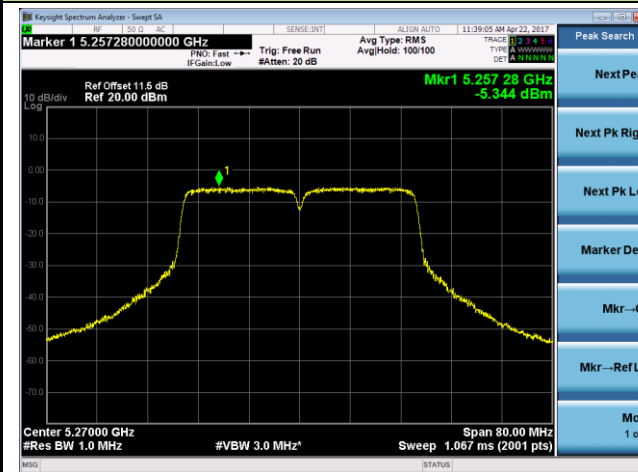

Channel 60 (5300MHz)

Channel 64 (5320MHz)

802.11n-HT40 Power Spectral Density - Ant 1 / Ant 0 + 1

Channel 38 (5190MHz)

Channel 46 (5230MHz)

Channel 54 (5270MHz)

Channel 62 (5310MHz)

Channel 102 (5510MHz)

Channel 118 (5590MHz)

Channel 134 (5670MHz)

Channel 151 (5755MHz)

Channel 159 (5795MHz)