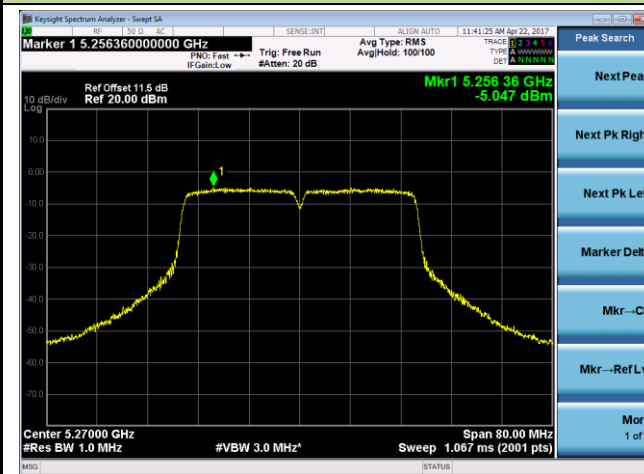

Channel 54 (5270MHz)