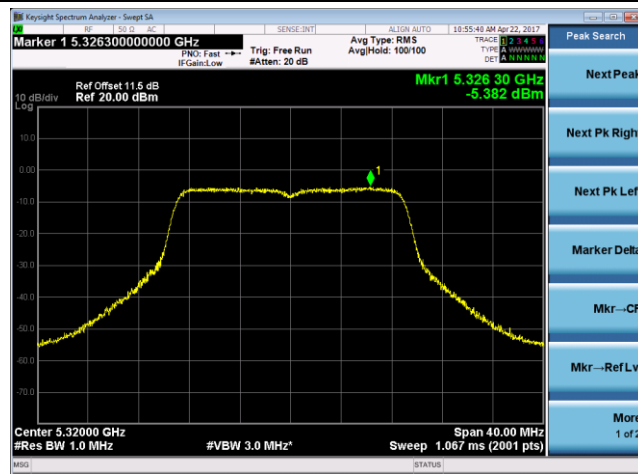

Channel 64 (5320MHz)