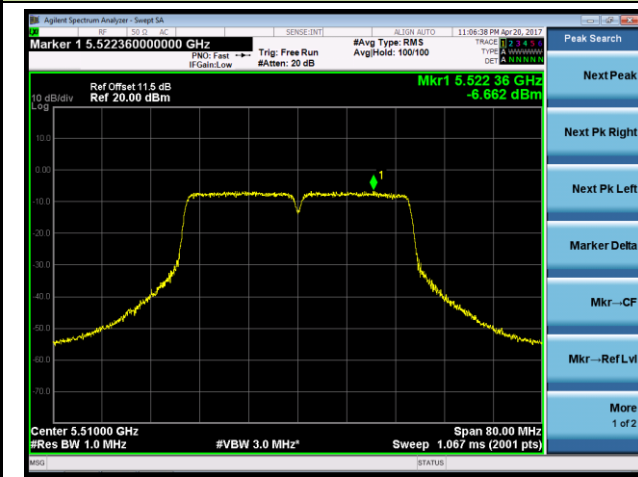

Channel 165 (5825MHz)

802.11ac-VHT40 Power Spectral Density - Ant 0 / Ant 0 + 1

Channel 38 (5190MHz)

Channel 46 (5230MHz)

Channel 54 (5270MHz)

Channel 62 (5310MHz)

Channel 102 (5510MHz)

Channel 118 (5590MHz)

Channel 134 (5670MHz)

Channel 142 (5710MHz)

Channel 151 (5755MHz)

Channel 159 (5795MHz)

802.11ac-VHT80 Power Spectral Density - Ant 0 / Ant 0 + 1

Channel 42 (5210MHz)

Channel 58 (5290MHz)

Channel 106 (5530MHz)