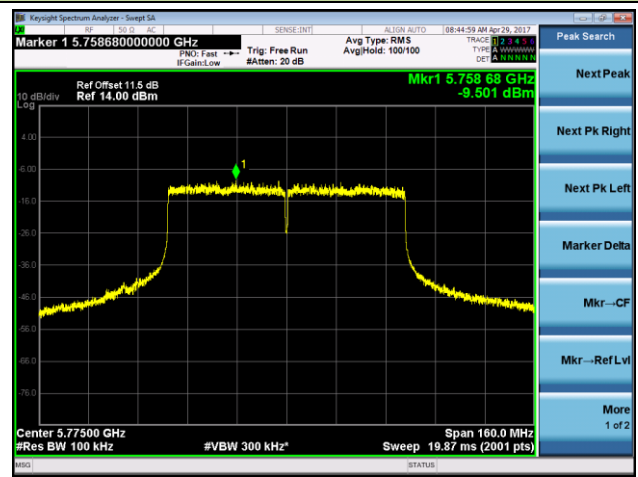

Channel 155 (5775MHz)