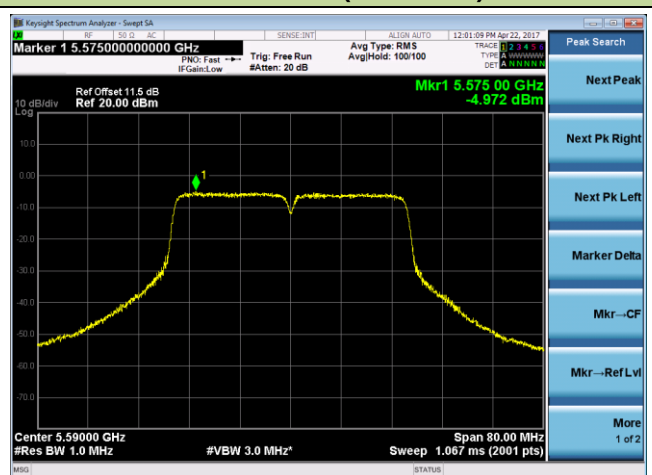

Channel 38 (5190MHz)

Channel 46 (5230MHz)

Channel 54 (5270MHz)

Channel 62 (5310MHz)

Channel 102 (5510MHz)

Channel 118 (5590MHz)

Channel 134 (5670MHz)

Channel 151 (5755MHz)

Channel 159 (5795MHz)

802.11ac-VHT20 Power Spectral Density - Ant 0 / Ant 0 + 1

Channel 36 (5180MHz)

Channel 44 (5220MHz)

Channel 48 (5240MHz)

Channel 52 (5260MHz)

Channel 60 (5300MHz)

Channel 64 (5320MHz)