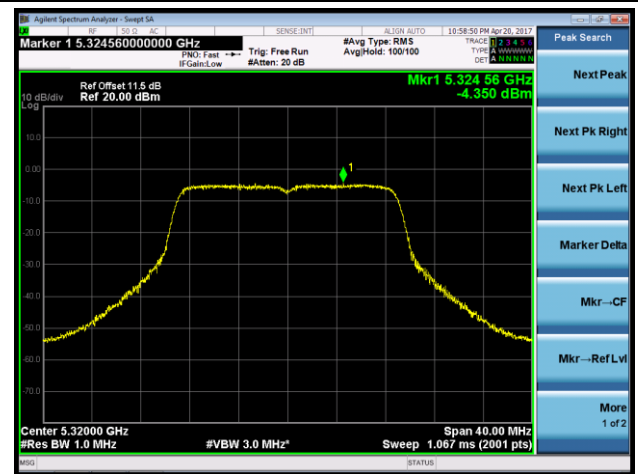

Channel 159 (5795MHz)

802.11ac-VHT20 Power Spectral Density - Ant 0 / Ant 0 + 1

Channel 36 (5180MHz)

Channel 44 (5220MHz)

Channel 48 (5240MHz)

Channel 52 (5260MHz)

Channel 60 (5300MHz)

Channel 64 (5320MHz)