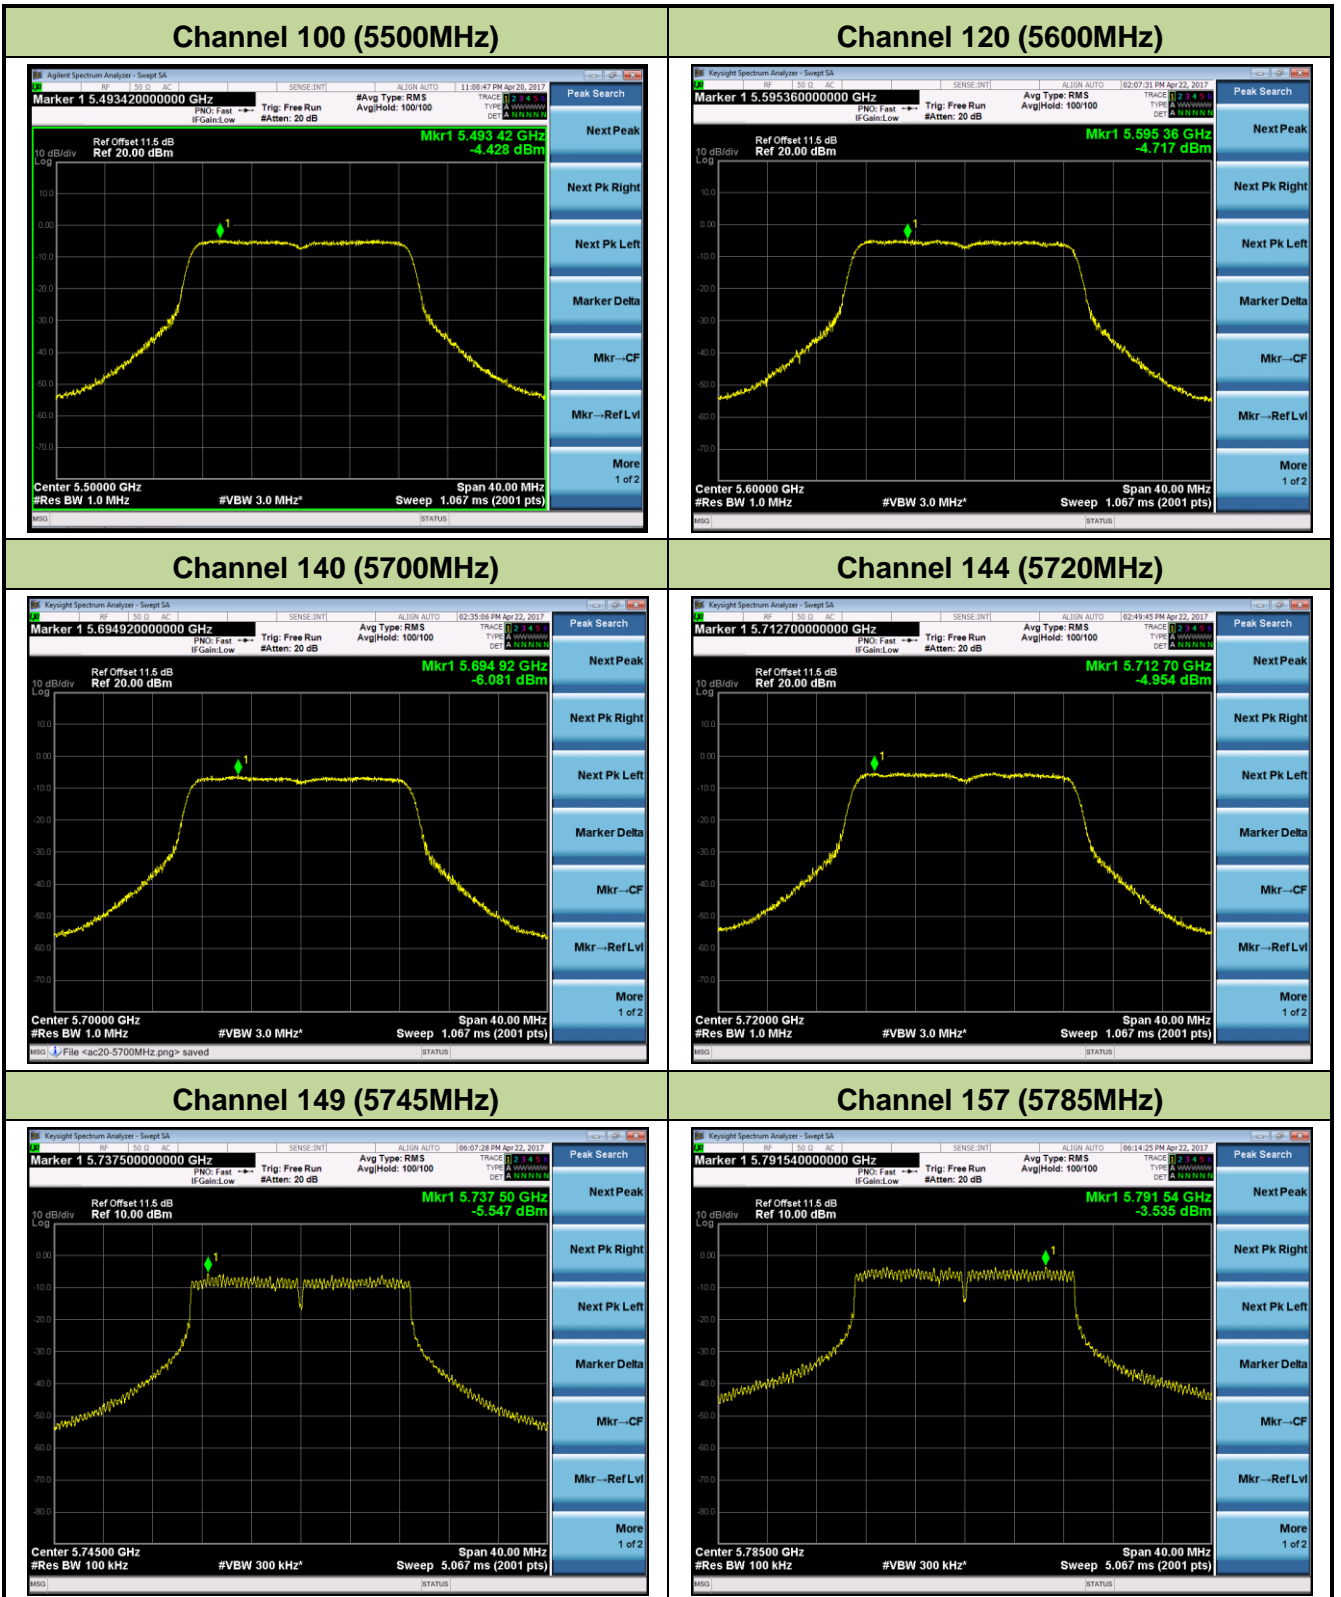

Channel 38 (5190MHz)

Channel 46 (5230MHz)

Channel 54 (5270MHz)

Channel 62 (5310MHz)

Channel 102 (5510MHz)

Channel 118 (5590MHz)

Channel 134 (5670MHz)

Channel 151 (5755MHz)

Channel 159 (5795MHz)

802.11ac-VHT20 Power Spectral Density - Ant 0 / Ant 0 + 1

Channel 36 (5180MHz)

Channel 44 (5220MHz)

Channel 48 (5240MHz)

Channel 52 (5260MHz)

Channel 60 (5300MHz)

Channel 64 (5320MHz)

Channel 165 (5825MHz)

802.11ac-VHT40 Power Spectral Density - Ant 0 / Ant 0 + 1

Channel 38 (5190MHz)

Channel 46 (5230MHz)

Channel 54 (5270MHz)

Channel 62 (5310MHz)

Channel 102 (5510MHz)

Channel 118 (5590MHz)

Channel 134 (5670MHz)

Channel 142 (5710MHz)

Channel 151 (5755MHz)

Channel 159 (5795MHz)

802.11ac-VHT80 Power Spectral Density - Ant 0 / Ant 0 + 1

Channel 42 (5210MHz)

Channel 58 (5290MHz)

Channel 106 (5530MHz)