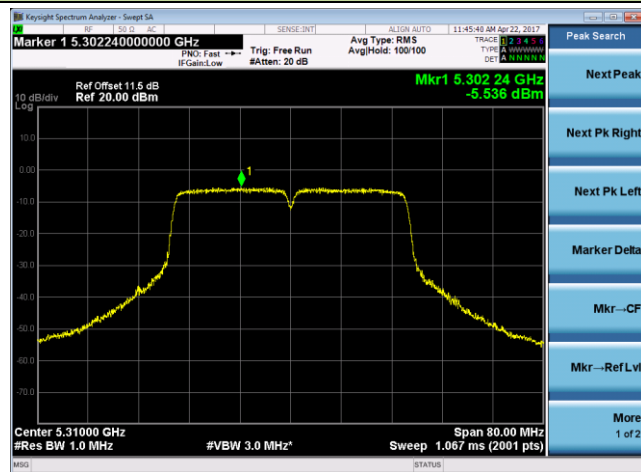

Channel 60 (5300MHz)

Channel 64 (5320MHz)

802.11n-HT40 Power Spectral Density - Ant 1 / Ant 0 + 1

Channel 38 (5190MHz)

Channel 46 (5230MHz)

Channel 54 (5270MHz)

Channel 62 (5310MHz)

Channel 102 (5510MHz)

Channel 118 (5590MHz)

Channel 134 (5670MHz)

Channel 151 (5755MHz)

Channel 159 (5795MHz)