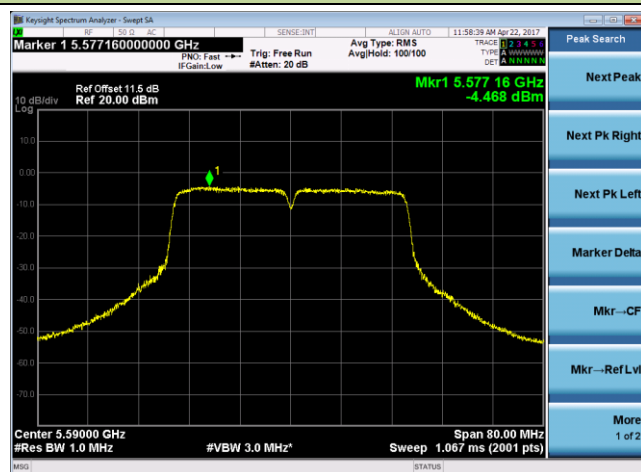

Channel 60 (5300MHz)

Channel 64 (5320MHz)

802.11n-HT40 Power Spectral Density - Ant 1 / Ant 0 + 1

Channel 38 (5190MHz)

Channel 46 (5230MHz)

Channel 54 (5270MHz)

Channel 62 (5310MHz)

Channel 102 (5510MHz)

Channel 118 (5590MHz)

Channel 134 (5670MHz)

Channel 151 (5755MHz)

Channel 159 (5795MHz)