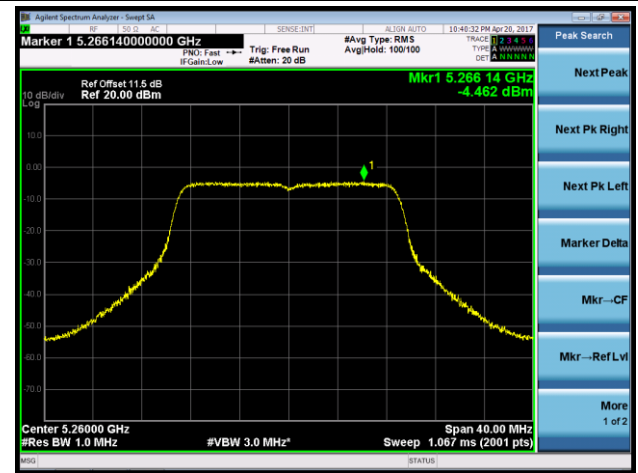

Channel 122 (5610MHz)

Channel 138 (5690MHz)

Channel 155 (5775MHz)

802.11n-HT20 Power Spectral Density - Ant 1 / Ant 0 + 1

Channel 36 (5180MHz)

Channel 44 (5220MHz)

Channel 48 (5240MHz)

Channel 52 (5260MHz)