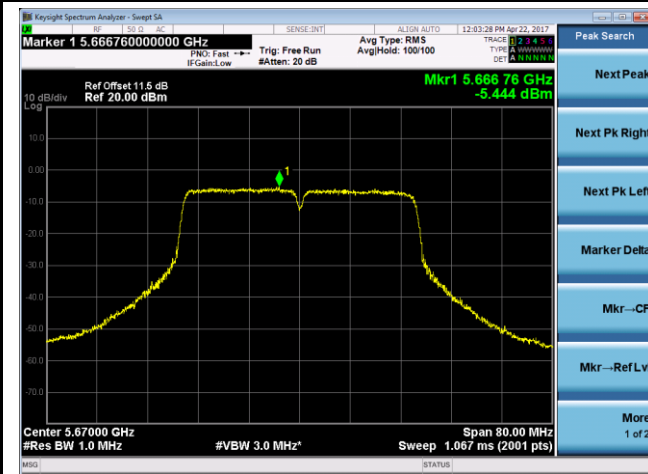

Channel 38 (5190MHz)

Channel 46 (5230MHz)

Channel 54 (5270MHz)

Channel 62 (5310MHz)

Channel 102 (5510MHz)

Channel 118 (5590MHz)

Channel 134 (5670MHz)

Channel 151 (5755MHz)

Channel 159 (5795MHz)

802.11ac-VHT20 Power Spectral Density - Ant 0 / Ant 0 + 1

Channel 36 (5180MHz)

Channel 44 (5220MHz)

Channel 48 (5240MHz)

Channel 52 (5260MHz)

Channel 60 (5300MHz)

Channel 64 (5320MHz)