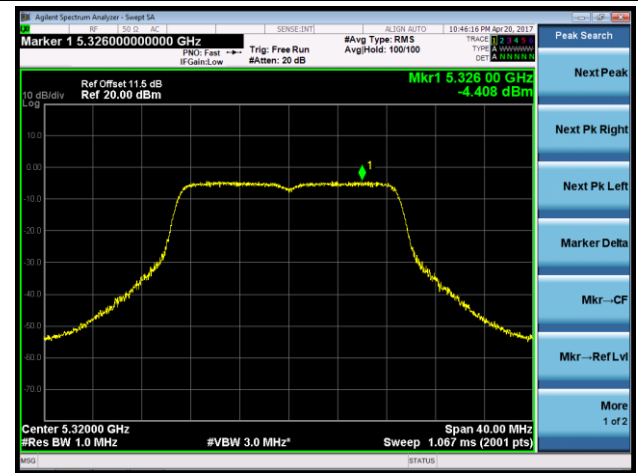

802.11n-HT20 Power Spectral Density - Ant 0 / Ant 0 + 1

Channel 36 (5180MHz)

Channel 44 (5220MHz)

Channel 48 (5240MHz)

Channel 52 (5260MHz)

Channel 60 (5300MHz)

Channel 64 (5320MHz)

802.11n-HT40 Power Spectral Density - Ant 0 / Ant 0 + 1