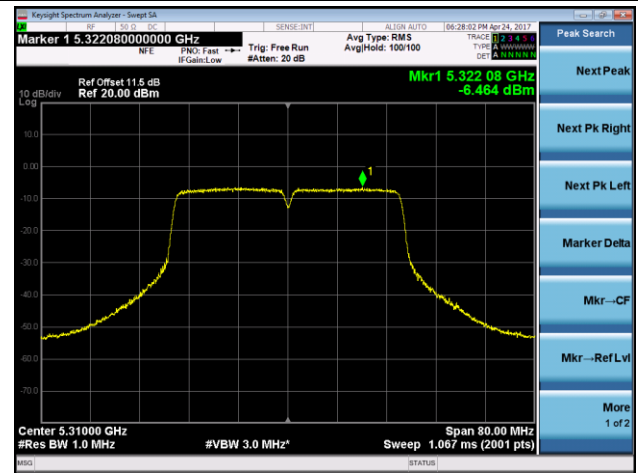

Channel 165 (5825MHz)

802.11ac-VHT40 Power Spectral Density - Ant 0 / Ant 0 + 1

Channel 38 (5190MHz)

Channel 46 (5230MHz)

Channel 54 (5270MHz)

Channel 62 (5310MHz)

Channel 102 (5510MHz)

Channel 118 (5590MHz)

Channel 134 (5670MHz)

Channel 142 (5710MHz)

Channel 151 (5755MHz)

Channel 159 (5795MHz)

802.11ac-VHT80 Power Spectral Density - Ant 0 / Ant 0 + 1

Channel 42 (5210MHz)

Channel 58 (5290MHz)

Channel 106 (5530MHz)