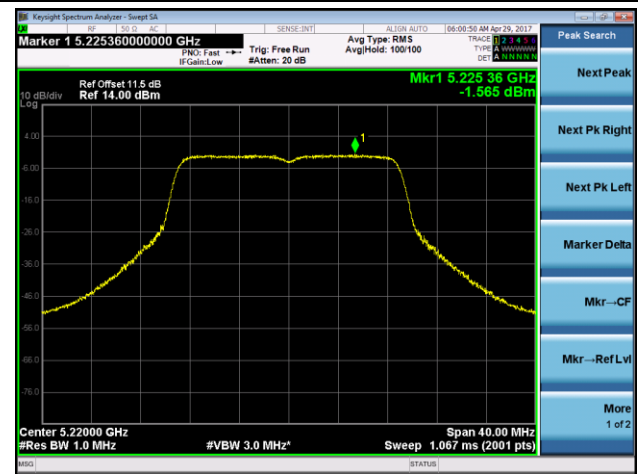

802.11n-HT20 Power Spectral Density - Ant 0 / Ant 0 + 1

Channel 36 (5180MHz)

Channel 44 (5220MHz)

Channel 48 (5240MHz)

Channel 52 (5260MHz)

Channel 60 (5300MHz)

Channel 64 (5320MHz)

802.11n-HT40 Power Spectral Density - Ant 0 / Ant 0 + 1