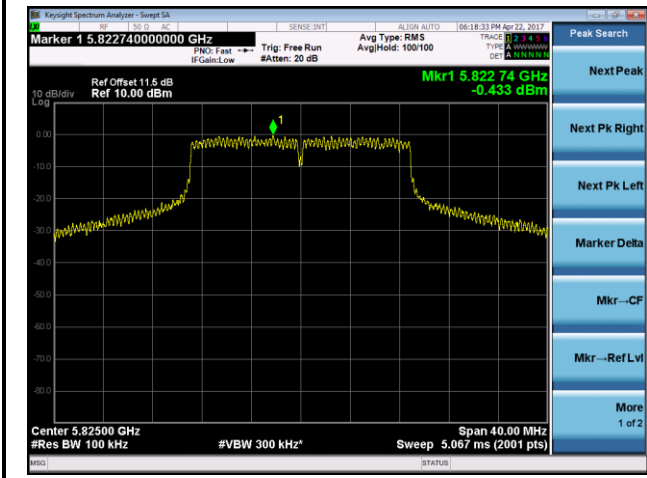

Channel 159 (5795MHz)

802.11ac-VHT20 Power Spectral Density - Ant 0 / Ant 0 + 1

Channel 36 (5180MHz)

Channel 44 (5220MHz)

Channel 48 (5240MHz)

Channel 52 (5260MHz)

Channel 60 (5300MHz)

Channel 64 (5320MHz)

Channel 165 (5825MHz)

802.11ac-VHT40 Power Spectral Density - Ant 0 / Ant 0 + 1

Channel 38 (5190MHz)

Channel 46 (5230MHz)

Channel 54 (5270MHz)

Channel 62 (5310MHz)

Channel 102 (5510MHz)

Channel 118 (5590MHz)