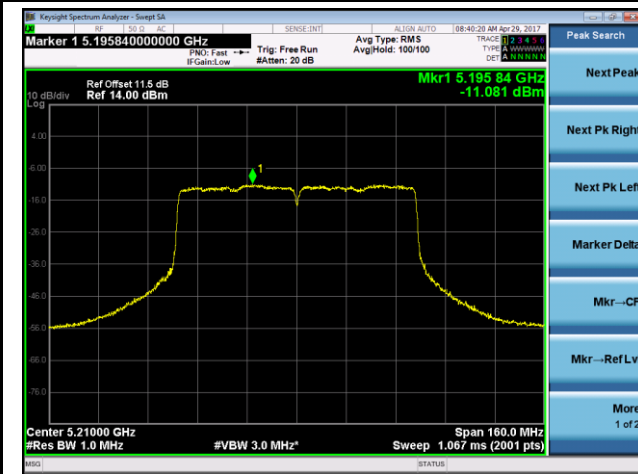

Channel 134 (5670MHz)

Channel 142 (5710MHz)

Channel 151 (5755MHz)

Channel 159 (5795MHz)

802.11ac-VHT80 Power Spectral Density - Ant 0 / Ant 0 + 1

Channel 42 (5210MHz)

Channel 58 (5290MHz)

Channel 106 (5530MHz)