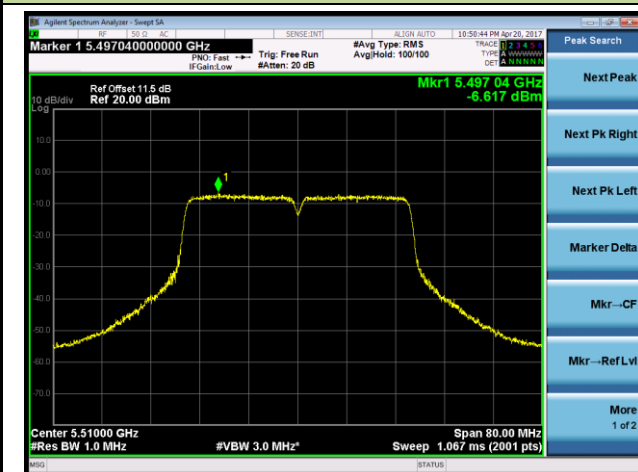

Channel 60 (5300MHz)

Channel 64 (5320MHz)

802.11n-HT40 Power Spectral Density - Ant 1 / Ant 0 + 1

Channel 38 (5190MHz)

Channel 46 (5230MHz)

Channel 54 (5270MHz)

Channel 62 (5310MHz)

Channel 102 (5510MHz)

Channel 118 (5590MHz)

Channel 134 (5670MHz)

Channel 151 (5755MHz)

Channel 159 (5795MHz)