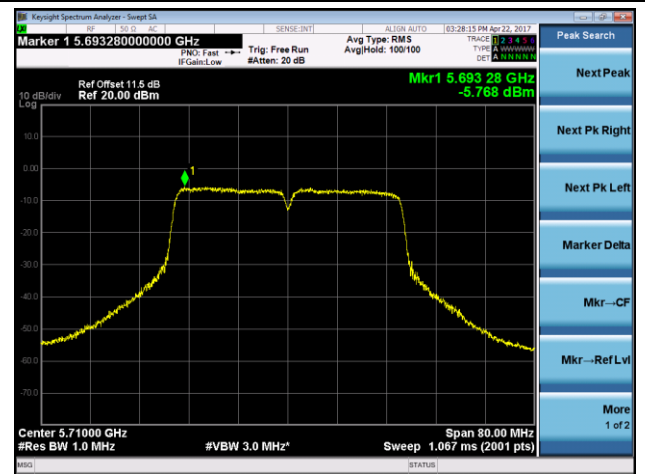

Channel 165 (5825MHz)

802.11ac-VHT40 Power Spectral Density - Ant 0 / Ant 0 + 1

Channel 38 (5190MHz)

Channel 46 (5230MHz)

Channel 54 (5270MHz)

Channel 62 (5310MHz)

Channel 102 (5510MHz)

Channel 118 (5590MHz)

Channel 134 (5670MHz)

Channel 142 (5710MHz)

Channel 151 (5755MHz)

Channel 159 (5795MHz)

802.11ac-VHT80 Power Spectral Density - Ant 0 / Ant 0 + 1

Channel 42 (5210MHz)

Channel 58 (5290MHz)

Channel 106 (5530MHz)