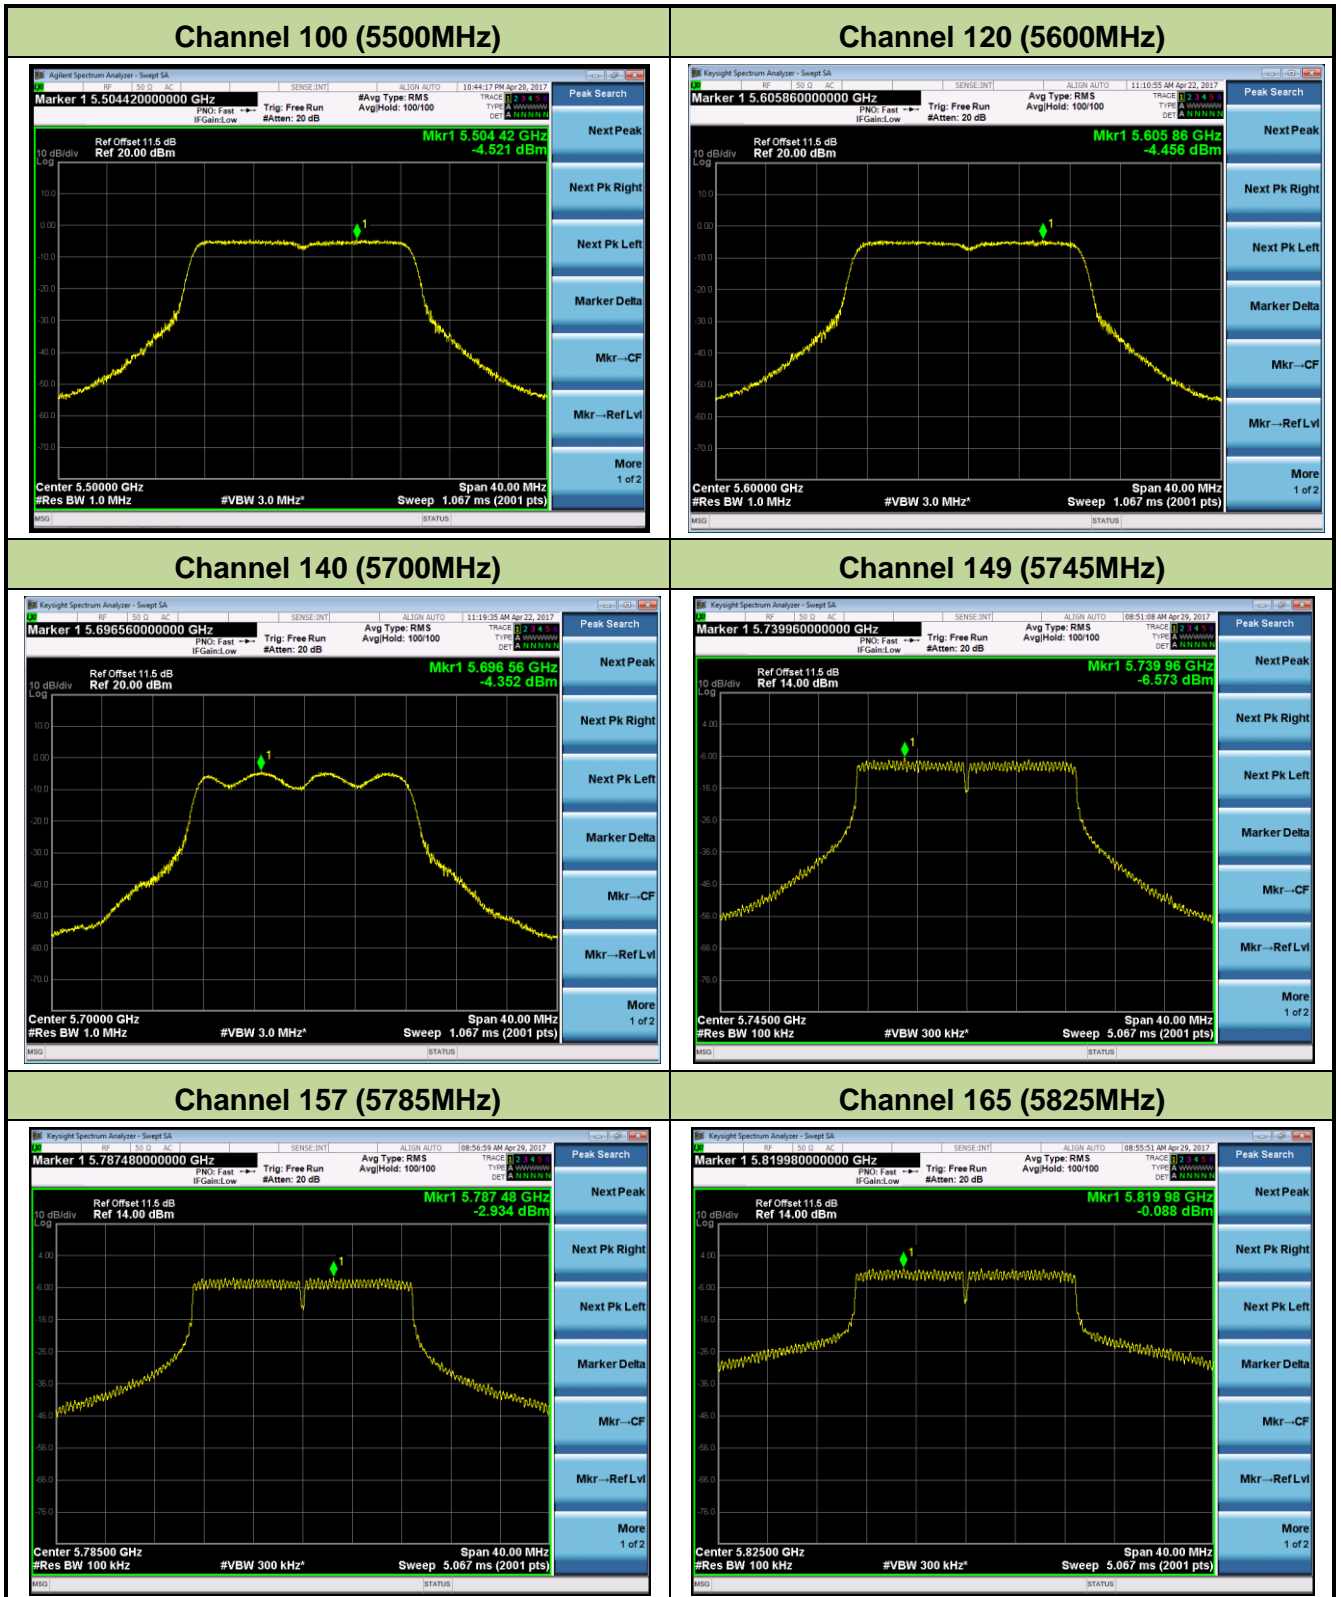

802.11n-HT20 Power Spectral Density - Ant 0 / Ant 0 + 1

Channel 36 (5180MHz)

Channel 44 (5220MHz)

Channel 48 (5240MHz)

Channel 52 (5260MHz)

Channel 60 (5300MHz)

Channel 64 (5320MHz)

802.11n-HT40 Power Spectral Density - Ant 0 / Ant 0 + 1

Channel 38 (5190MHz)

Channel 46 (5230MHz)

Channel 54 (5270MHz)

Channel 62 (5310MHz)

Channel 102 (5510MHz)

Channel 118 (5590MHz)

Channel 134 (5670MHz)

Channel 151 (5755MHz)

Channel 159 (5795MHz)

802.11ac-VHT20 Power Spectral Density - Ant 0 / Ant 0 + 1

Channel 36 (5180MHz)

Channel 44 (5220MHz)

Channel 48 (5240MHz)

Channel 52 (5260MHz)

Channel 60 (5300MHz)

Channel 64 (5320MHz)

Channel 134 (5670MHz)

Channel 142 (5710MHz)

Channel 151 (5755MHz)

Channel 159 (5795MHz)

802.11ac-VHT80 Power Spectral Density - Ant 0 / Ant 0 + 1

Channel 42 (5210MHz)

Channel 58 (5290MHz)

Channel 106 (5530MHz)