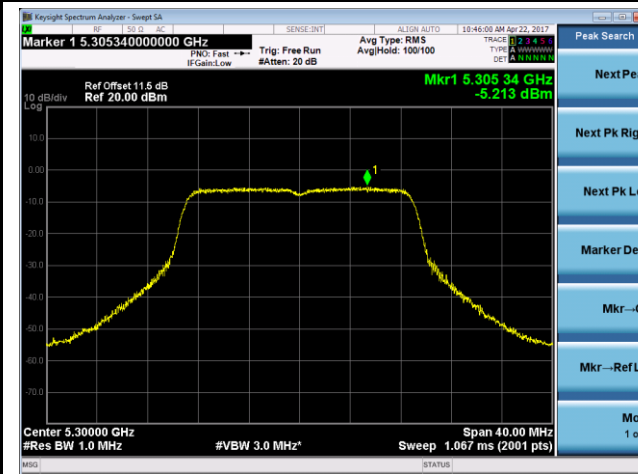

Channel 60 (5300MHz)