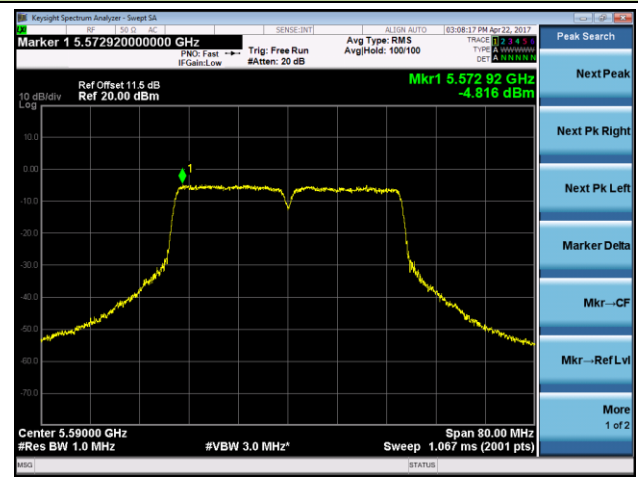

Channel 165 (5825MHz)

802.11ac-VHT40 Power Spectral Density - Ant 0 / Ant 0 + 1

Channel 38 (5190MHz)

Channel 46 (5230MHz)

Channel 54 (5270MHz)

Channel 62 (5310MHz)

Channel 102 (5510MHz)

Channel 118 (5590MHz)