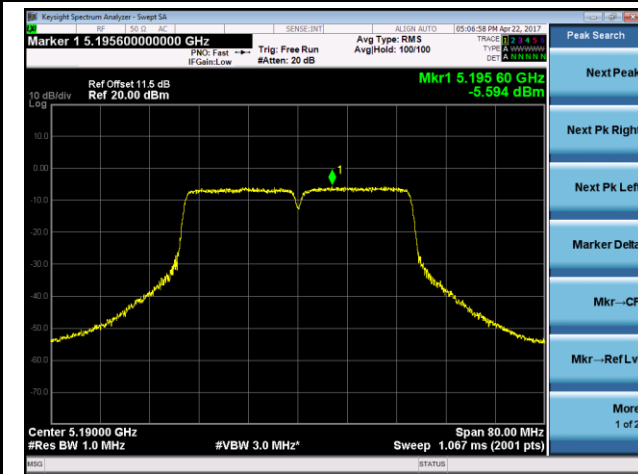

802.11ac-VHT40 Power Spectral Density - Ant 0 / Ant 0 + 1

Channel 38 (5190MHz)