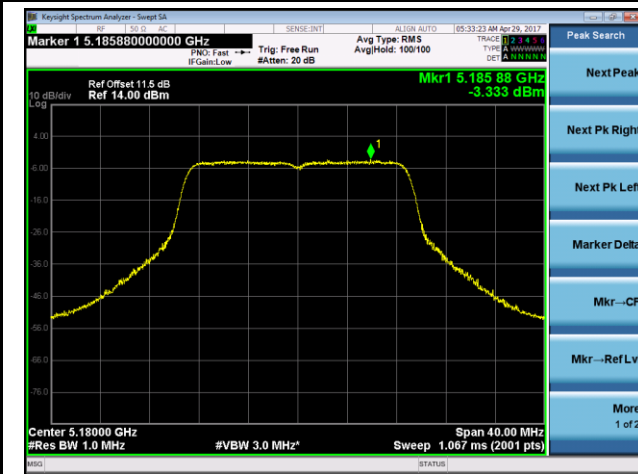

Channel 122 (5610MHz)

Channel 138 (5690MHz)

Channel 155 (5775MHz)

802.11n-HT20 Power Spectral Density - Ant 1 / Ant 0 + 1

Channel 36 (5180MHz)

Channel 44 (5220MHz)

Channel 48 (5240MHz)

Channel 52 (5260MHz)