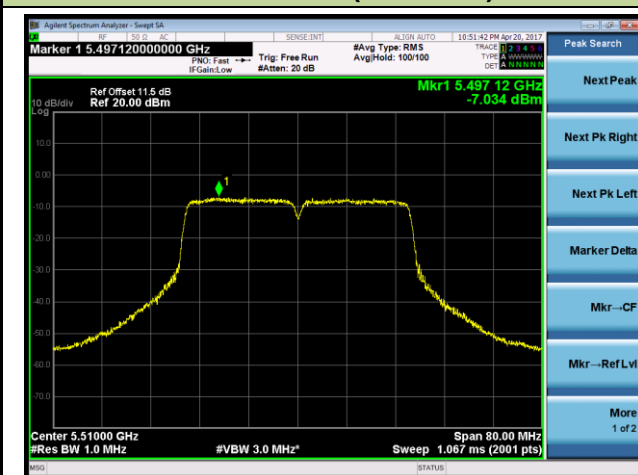

Channel 38 (5190MHz)

Channel 46 (5230MHz)

Channel 54 (5270MHz)

Channel 62 (5310MHz)

Channel 102 (5510MHz)

Channel 118 (5590MHz)

Channel 134 (5670MHz)

Channel 151 (5755MHz)

Channel 159 (5795MHz)

802.11ac-VHT20 Power Spectral Density - Ant 0 / Ant 0 + 1

Channel 36 (5180MHz)

Channel 44 (5220MHz)

Channel 48 (5240MHz)

Channel 52 (5260MHz)

Channel 60 (5300MHz)

Channel 64 (5320MHz)