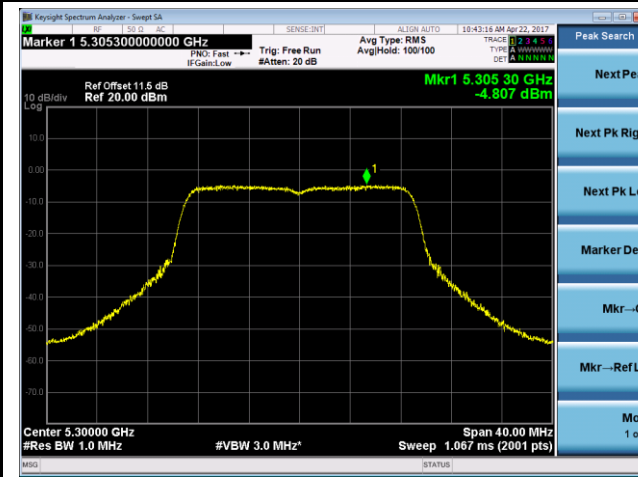

802.11n-HT20 Power Spectral Density - Ant 0 / Ant 0 + 1

Channel 36 (5180MHz)

Channel 44 (5220MHz)

Channel 48 (5240MHz)

Channel 52 (5260MHz)

Channel 60 (5300MHz)

Channel 64 (5320MHz)

802.11n-HT40 Power Spectral Density - Ant 0 / Ant 0 + 1