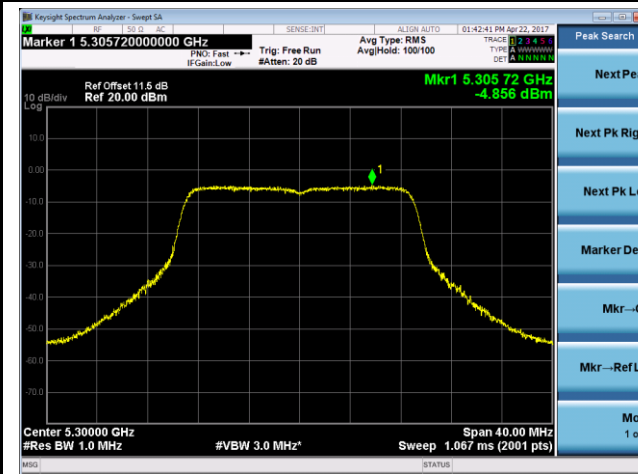

Channel 159 (5795MHz)

802.11ac-VHT20 Power Spectral Density - Ant 0 / Ant 0 + 1

Channel 36 (5180MHz)

Channel 44 (5220MHz)

Channel 48 (5240MHz)

Channel 52 (5260MHz)

Channel 60 (5300MHz)

Channel 64 (5320MHz)

Channel 165 (5825MHz)

802.11ac-VHT40 Power Spectral Density - Ant 0 / Ant 0 + 1

Channel 38 (5190MHz)

Channel 46 (5230MHz)

Channel 54 (5270MHz)

Channel 62 (5310MHz)

Channel 102 (5510MHz)

Channel 118 (5590MHz)