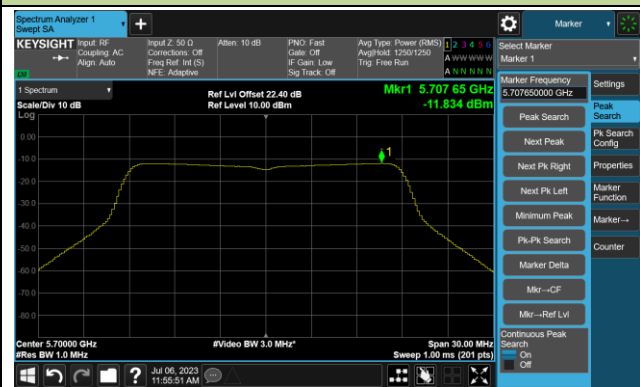

## 802.11ac-VHT20 Power Spectral Density- Ant 3

Channel 36 (5180MHz)

Channel 44 (5220MHz)

Channel 48 (5240MHz)

Channel 52 (5260MHz)

Channel 60 (5300MHz)

Channel 64 (5320MHz)

## 802.11ac-VHT20 Power Spectral Density- Ant 3

Channel 100 (5500MHz)

Channel 116 (5580MHz)

Channel 140 (5700MHz)

Channel 144(5720MHz)

Channel 149 (5745MHz)

Channel 157 (5785MHz)

## 802.11ac-VHT40 Power Spectral Density- Ant 3

Channel 38 (5190MHz)

Channel 46 (5230MHz)

Channel 54 (5270MHz)

Channel 62 (5310MHz)

Channel 102 (5510MHz)

Channel 110 (5550MHz)