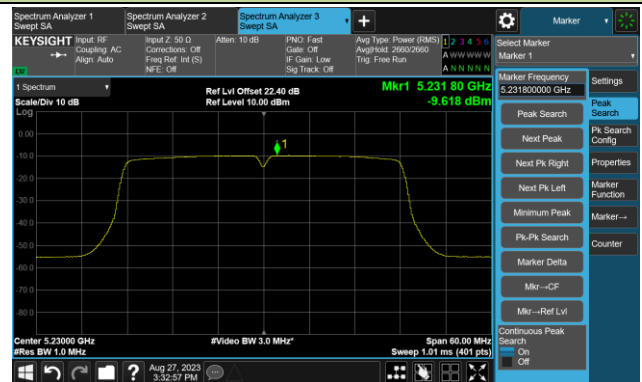

## 802.11ac-VHT20 Power Spectral Density- Ant 3

Channel 36 (5180MHz)

Channel 44 (5220MHz)

Channel 48 (5240MHz)

Channel 52 (5260MHz)

Channel 60 (5300MHz)

Channel 64 (5320MHz)

## 802.11ac-VHT20 Power Spectral Density- Ant 3

Channel 100 (5500MHz)

Channel 116 (5580MHz)

Channel 140 (5700MHz)

Channel 144(5720MHz)

Channel 149 (5745MHz)

Channel 157 (5785MHz)

## 802.11ac-VHT40 Power Spectral Density- Ant 3

Channel 38 (5190MHz)

Channel 46 (5230MHz)

Channel 54 (5270MHz)

Channel 62 (5310MHz)

Channel 102 (5510MHz)

Channel 110 (5550MHz)