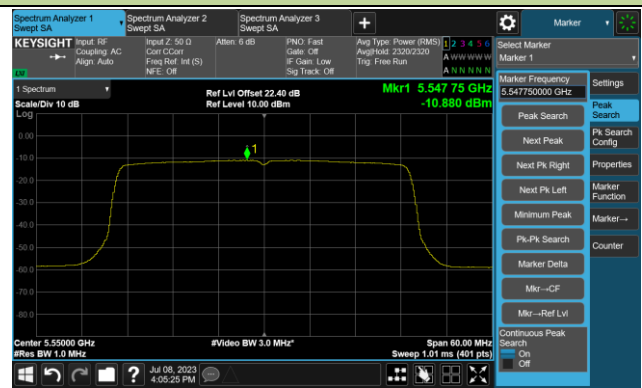

## 802.11ax-HE40 Power Spectral Density- Ant 2

Channel 38 (5190MHz)

Channel 46 (5230MHz)

Channel 54 (5270MHz)

Channel 62 (5310MHz)

Channel 102 (5510MHz)

Channel 110 (5550MHz)

## 802.11ax-HE40 Power Spectral Density- Ant 2

Channel 134 (5670MHz)

Channel 142(5710MHz)

Channel 151 (5755MHz)

Channel 159 (5795MHz)