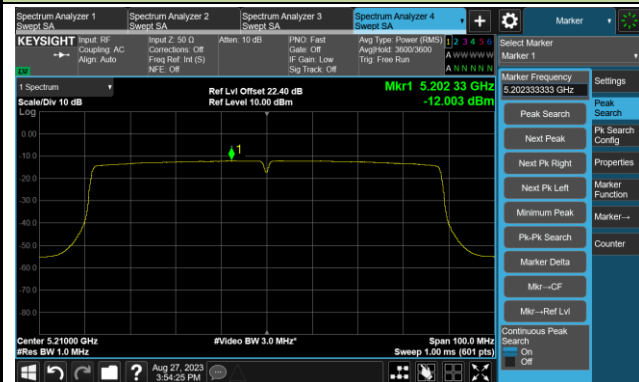

## 802.11ac-VHT40 Power Spectral Density- Ant 3

Channel 38 (5190MHz)

Channel 46 (5230MHz)

Channel 54 (5270MHz)

Channel 62 (5310MHz)

Channel 102 (5510MHz)

Channel 110 (5550MHz)

## 802.11ac-VHT40 Power Spectral Density- Ant 3

Channel 134 (5670MHz)

Channel 142(5710MHz)

Channel 151 (5755MHz)

Channel 159 (5795MHz)

## 802.11ac-VHT80 Power Spectral Density- Ant 3

Channel 42 (5210MHz)

Channel 58 (5290MHz)

Channel 106 (5530MHz)

Channel 122 (5610MHz)

Channel 138 (5690MHz)

Channel 155 (5775MHz)