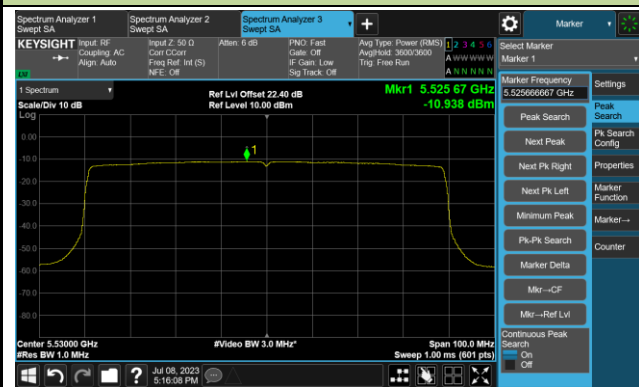

## 802.11ax-HE80 Power Spectral Density- Ant 2

Channel 42 (5210MHz)

Channel 58 (5290MHz)

Channel 106 (5530MHz)

Channel 122 (5610MHz)

Channel 138 (5690MHz)

Channel 155 (5775MHz)

802.11ax-HE160 Power Spectral Density - Ant 2

Channel 50 (5250MHz)

Channel 114 (5570MHz)