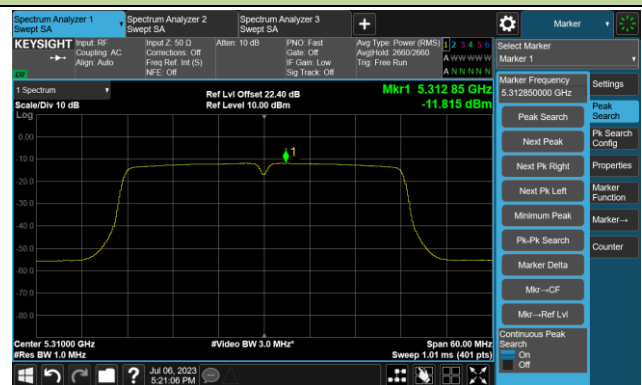

## 802.11ac-VHT20 Power Spectral Density- Ant 3

Channel 100 (5500MHz)

Channel 116 (5580MHz)

Channel 140 (5700MHz)

Channel 144(5720MHz)

Channel 149 (5745MHz)

Channel 157 (5785MHz)

## 802.11ac-VHT40 Power Spectral Density- Ant 3

Channel 38 (5190MHz)

Channel 46 (5230MHz)

Channel 54 (5270MHz)

Channel 62 (5310MHz)

Channel 102 (5510MHz)

Channel 110 (5550MHz)

## 802.11ac-VHT40 Power Spectral Density- Ant 3

Channel 134 (5670MHz)

Channel 142(5710MHz)

Channel 151 (5755MHz)

Channel 159 (5795MHz)