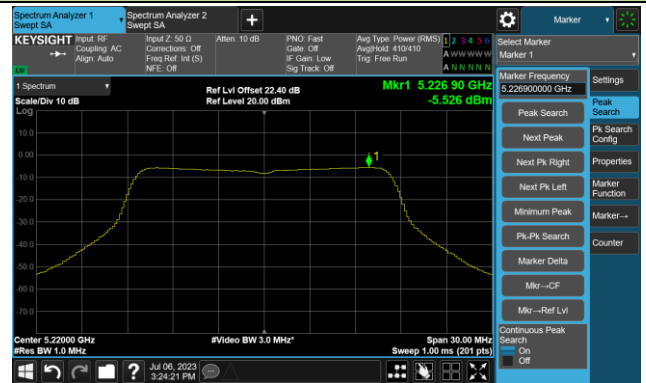

Channel 50 (5250MHz)

Channel 114 (5570MHz)

## 802.11a Power Spectral Density- Ant 3

Channel 36 (5180MHz)

Channel 44 (5220MHz)

Channel 48 (5240MHz)

Channel 52 (5260MHz)

Channel 60 (5300MHz)

Channel 64 (5320MHz)