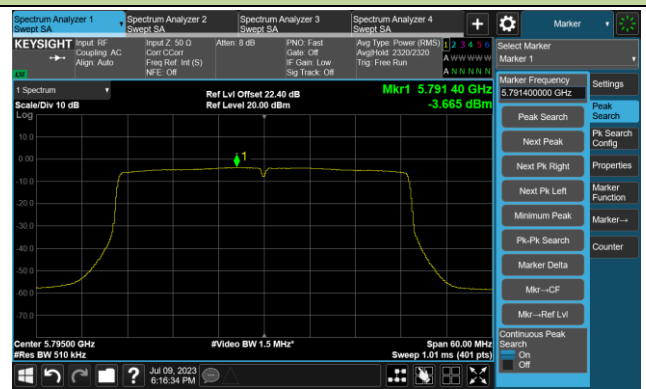

## 802.11ax-HE40 Power Spectral Density- Ant 2

Channel 134 (5670MHz)

Channel 142(5710MHz)

Channel 151 (5755MHz)

Channel 159 (5795MHz)

## 802.11ax-HE80 Power Spectral Density- Ant 2

Channel 42 (5210MHz)

Channel 58 (5290MHz)

Channel 106 (5530MHz)

Channel 122 (5610MHz)

Channel 138 (5690MHz)

Channel 155 (5775MHz)

802.11ax-HE160 Power Spectral Density - Ant 2