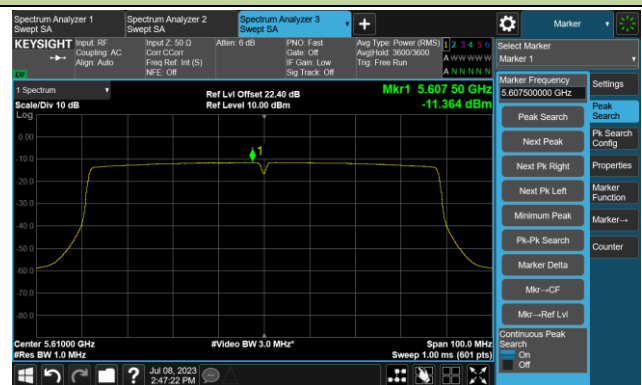

## 802.11ac-VHT40 Power Spectral Density- Ant 3

Channel 134 (5670MHz)

Channel 142(5710MHz)

Channel 151 (5755MHz)

Channel 159 (5795MHz)

## 802.11ac-VHT80 Power Spectral Density- Ant 3

Channel 42 (5210MHz)

Channel 58 (5290MHz)

Channel 106 (5530MHz)

Channel 122 (5610MHz)

Channel 138 (5690MHz)

Channel 155 (5775MHz)