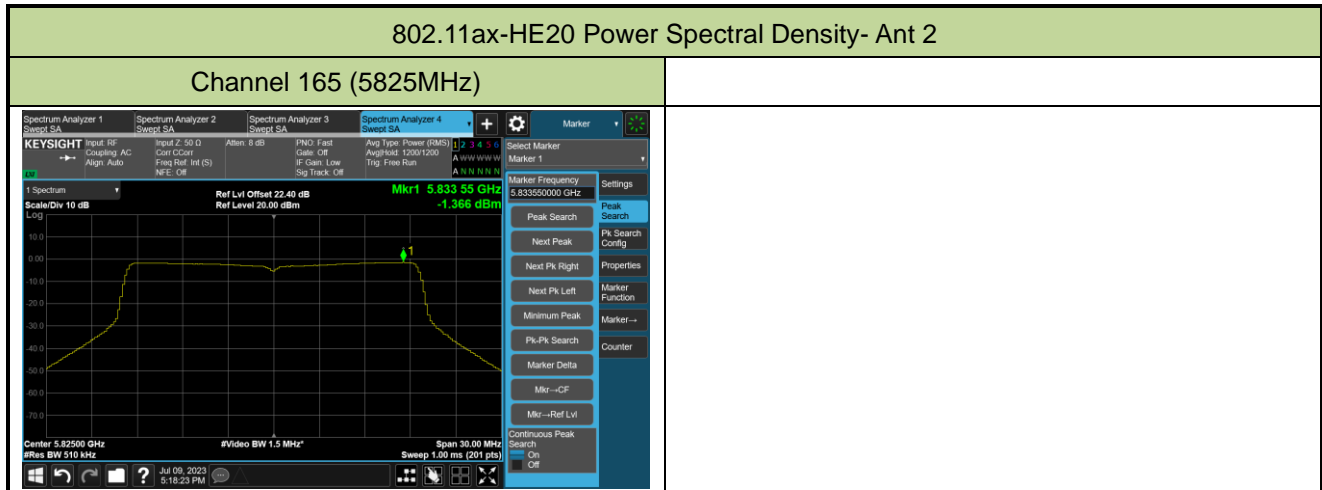

## 802.11ax-HE20 Power Spectral Density- Ant 2

Channel 100 (5500MHz)

Channel 116 (5580MHz)

Channel 140 (5700MHz)

Channel 144(5720MHz)

Channel 149 (5745MHz)

Channel 157 (5785MHz)