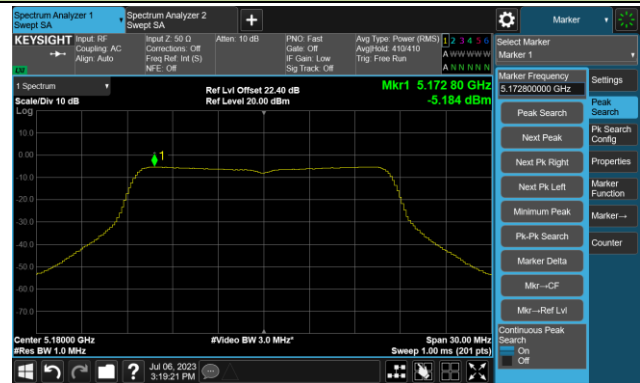

802.11a Power Spectral Density- Ant 3

Channel 36 (5180MHz)