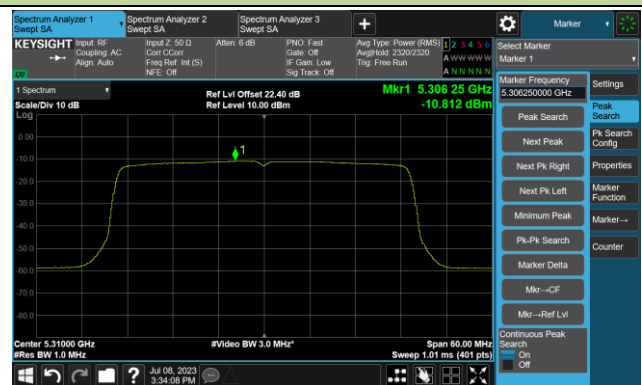

## 802.11ax-HE20 Power Spectral Density- Ant 2

Channel 100 (5500MHz)

Channel 116 (5580MHz)

Channel 140 (5700MHz)

Channel 144(5720MHz)

Channel 149 (5745MHz)

Channel 157 (5785MHz)

## 802.11ax-HE40 Power Spectral Density- Ant 2

Channel 38 (5190MHz)

Channel 46 (5230MHz)

Channel 54 (5270MHz)

Channel 62 (5310MHz)

Channel 102 (5510MHz)

Channel 110 (5550MHz)

## 802.11ax-HE40 Power Spectral Density- Ant 2

Channel 134 (5670MHz)

Channel 142(5710MHz)

Channel 151 (5755MHz)

Channel 159 (5795MHz)