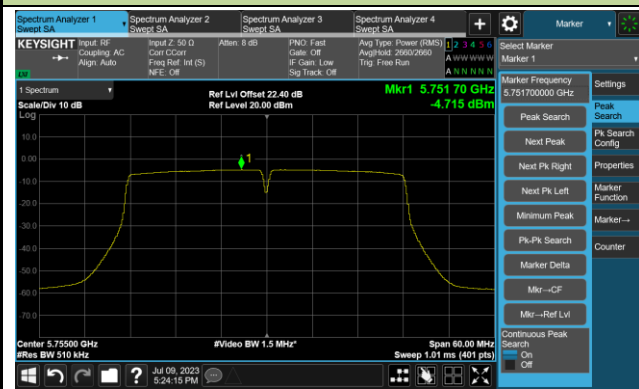

## 802.11ac-VHT40 Power Spectral Density- Ant 3

Channel 38 (5190MHz)

Channel 46 (5230MHz)

Channel 54 (5270MHz)

Channel 62 (5310MHz)

Channel 102 (5510MHz)

Channel 110 (5550MHz)

## 802.11ac-VHT40 Power Spectral Density- Ant 3

Channel 134 (5670MHz)

Channel 142(5710MHz)

Channel 151 (5755MHz)

Channel 159 (5795MHz)

## 802.11ac-VHT80 Power Spectral Density- Ant 3

Channel 42 (5210MHz)

Channel 58 (5290MHz)

Channel 106 (5530MHz)

Channel 122 (5610MHz)

Channel 138 (5690MHz)

Channel 155 (5775MHz)