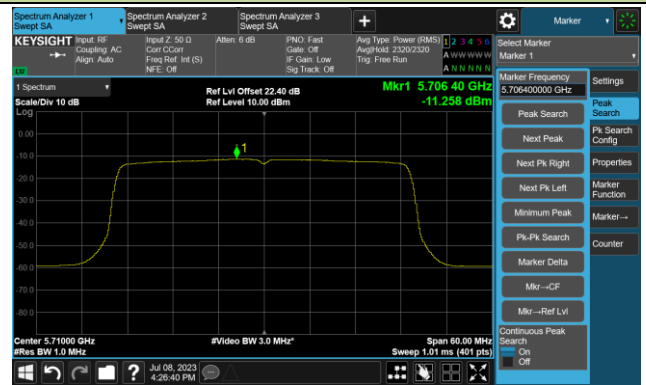

## 802.11ax-HE20 Power Spectral Density- Ant 2

Channel 100 (5500MHz)

Channel 116 (5580MHz)

Channel 140 (5700MHz)

Channel 144(5720MHz)

Channel 149 (5745MHz)

Channel 157 (5785MHz)

## 802.11ax-HE40 Power Spectral Density- Ant 2

Channel 38 (5190MHz)

Channel 46 (5230MHz)

Channel 54 (5270MHz)

Channel 62 (5310MHz)

Channel 102 (5510MHz)

Channel 110 (5550MHz)

## 802.11ax-HE40 Power Spectral Density- Ant 2

Channel 134 (5670MHz)

Channel 142(5710MHz)

Channel 151 (5755MHz)

Channel 159 (5795MHz)