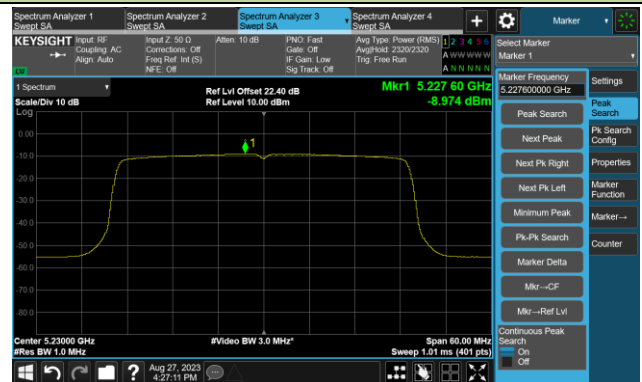

## 802.11ax-HE20 Power Spectral Density- Ant 2

Channel 100 (5500MHz)

Channel 116 (5580MHz)

Channel 140 (5700MHz)

Channel 144(5720MHz)

Channel 149 (5745MHz)

Channel 157 (5785MHz)

## 802.11ax-HE40 Power Spectral Density- Ant 2

Channel 38 (5190MHz)

Channel 46 (5230MHz)

Channel 54 (5270MHz)

Channel 62 (5310MHz)

Channel 102 (5510MHz)

Channel 110 (5550MHz)