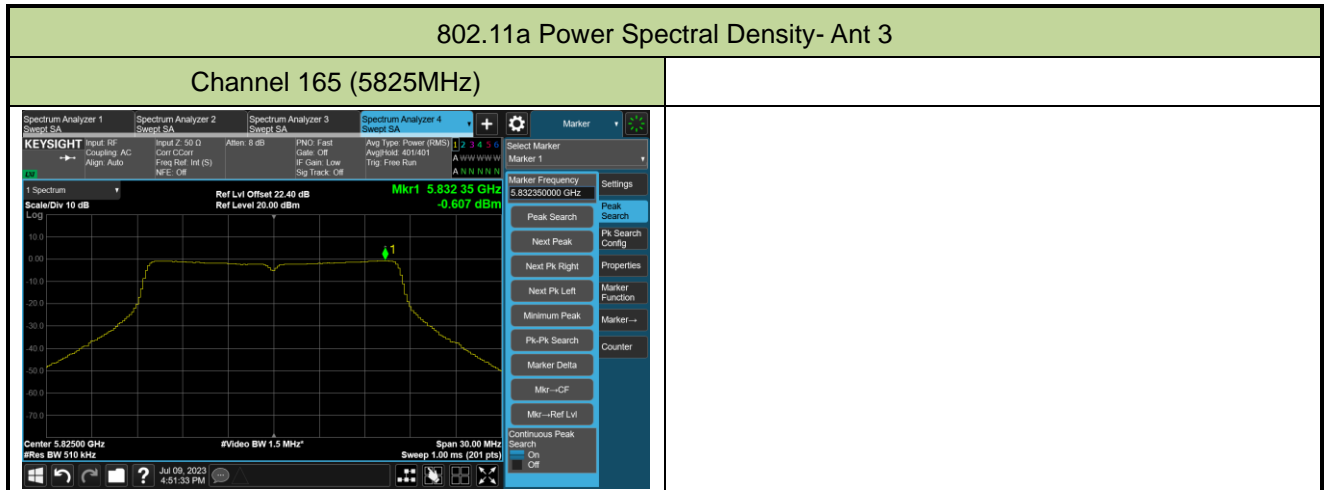

## 802.11a Power Spectral Density- Ant 3

Channel 36 (5180MHz)

Channel 44 (5220MHz)

Channel 48 (5240MHz)

Channel 52 (5260MHz)

Channel 60 (5300MHz)

Channel 64 (5320MHz)

## 802.11ac-VHT20 Power Spectral Density- Ant 3

Channel 36 (5180MHz)

Channel 44 (5220MHz)

Channel 48 (5240MHz)

Channel 52 (5260MHz)

Channel 60 (5300MHz)

Channel 64 (5320MHz)