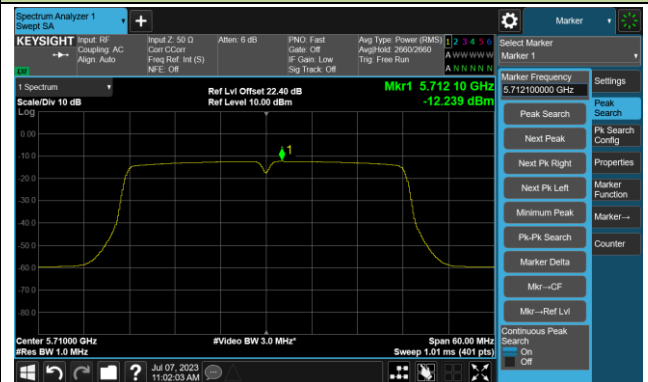

## 802.11ac-VHT20 Power Spectral Density- Ant 3

Channel 100 (5500MHz)

Channel 116 (5580MHz)

Channel 140 (5700MHz)

Channel 144(5720MHz)

Channel 149 (5745MHz)

Channel 157 (5785MHz)

## 802.11ac-VHT40 Power Spectral Density- Ant 3

Channel 38 (5190MHz)

Channel 46 (5230MHz)

Channel 54 (5270MHz)

Channel 62 (5310MHz)

Channel 102 (5510MHz)

Channel 110 (5550MHz)

## 802.11ac-VHT40 Power Spectral Density- Ant 3

Channel 134 (5670MHz)

Channel 142(5710MHz)

Channel 151 (5755MHz)

Channel 159 (5795MHz)