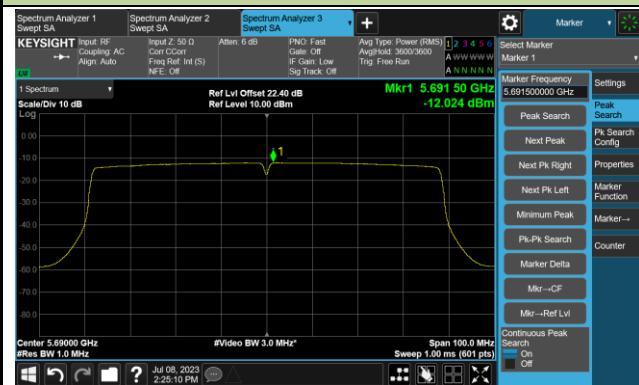

## 802.11ac-VHT40 Power Spectral Density- Ant 3

Channel 134 (5670MHz)

Channel 142(5710MHz)

Channel 151 (5755MHz)

Channel 159 (5795MHz)

## 802.11ac-VHT80 Power Spectral Density- Ant 3

Channel 42 (5210MHz)

Channel 58 (5290MHz)

Channel 106 (5530MHz)

Channel 122 (5610MHz)

Channel 138 (5690MHz)

Channel 155 (5775MHz)