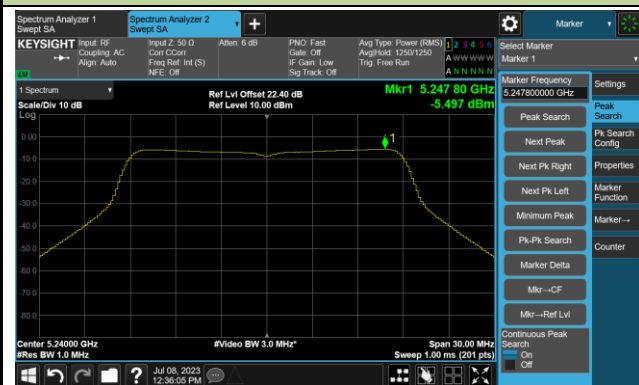

## 802.11a Power Spectral Density- Ant 3

Channel 36 (5180MHz)

Channel 44 (5220MHz)

Channel 48 (5240MHz)

Channel 52 (5260MHz)

Channel 60 (5300MHz)

Channel 64 (5320MHz)

## 802.11ac-VHT20 Power Spectral Density- Ant 3

Channel 36 (5180MHz)

Channel 44 (5220MHz)

Channel 48 (5240MHz)

Channel 52 (5260MHz)

Channel 60 (5300MHz)

Channel 64 (5320MHz)

## 802.11ac-VHT20 Power Spectral Density- Ant 3

Channel 100 (5500MHz)

Channel 116 (5580MHz)

Channel 140 (5700MHz)

Channel 144(5720MHz)

Channel 149 (5745MHz)

Channel 157 (5785MHz)