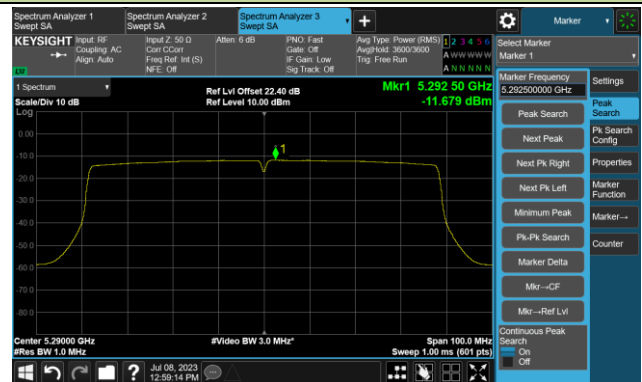

## 802.11ac-VHT40 Power Spectral Density- Ant 3

Channel 38 (5190MHz)

Channel 46 (5230MHz)

Channel 54 (5270MHz)

Channel 62 (5310MHz)

Channel 102 (5510MHz)

Channel 110 (5550MHz)

## 802.11ac-VHT40 Power Spectral Density- Ant 3

Channel 134 (5670MHz)

Channel 142(5710MHz)

Channel 151 (5755MHz)

Channel 159 (5795MHz)

## 802.11ac-VHT80 Power Spectral Density- Ant 3

Channel 42 (5210MHz)

Channel 58 (5290MHz)

Channel 106 (5530MHz)

Channel 122 (5610MHz)

Channel 138 (5690MHz)

Channel 155 (5775MHz)