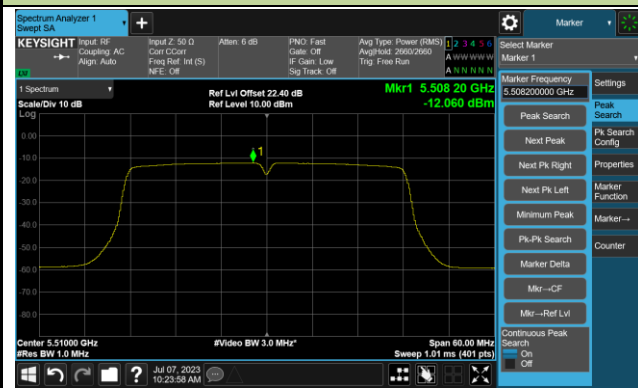

## 802.11ac-VHT20 Power Spectral Density- Ant 3

Channel 100 (5500MHz)

Channel 116 (5580MHz)

Channel 140 (5700MHz)

Channel 144(5720MHz)

Channel 149 (5745MHz)

Channel 157 (5785MHz)

## 802.11ac-VHT40 Power Spectral Density- Ant 3

Channel 38 (5190MHz)

Channel 46 (5230MHz)

Channel 54 (5270MHz)

Channel 62 (5310MHz)

Channel 102 (5510MHz)

Channel 110 (5550MHz)

## 802.11ac-VHT40 Power Spectral Density- Ant 3

Channel 134 (5670MHz)

Channel 142(5710MHz)

Channel 151 (5755MHz)

Channel 159 (5795MHz)