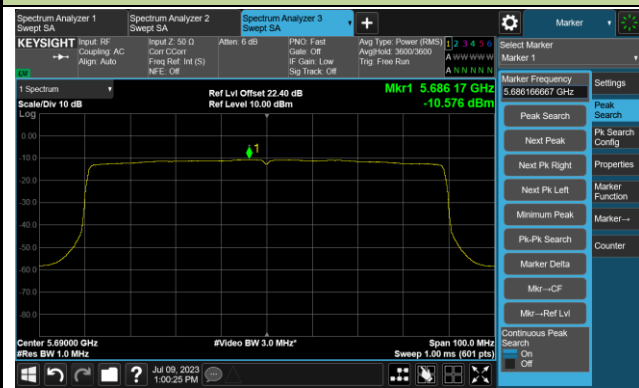

## 802.11ax-HE80 Power Spectral Density- Ant 2

Channel 42 (5210MHz)

Channel 58 (5290MHz)

Channel 106 (5530MHz)

Channel 122 (5610MHz)

Channel 138 (5690MHz)

Channel 155 (5775MHz)

802.11ax-HE160 Power Spectral Density - Ant 2

Channel 50 (5250MHz)

Channel 114 (5570MHz)