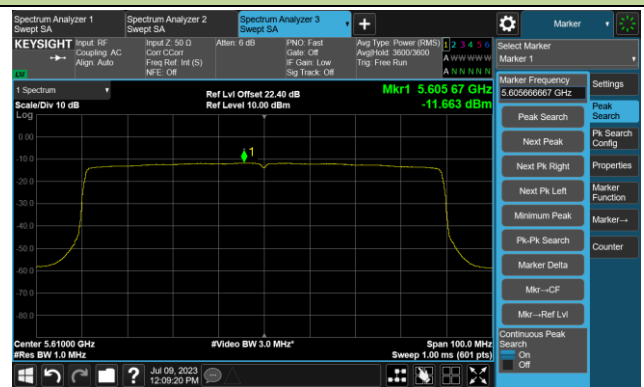

## 802.11ax-HE80 Power Spectral Density- Ant 2

Channel 42 (5210MHz)

Channel 58 (5290MHz)

Channel 106 (5530MHz)

Channel 122 (5610MHz)

Channel 138 (5690MHz)

Channel 155 (5775MHz)

802.11ax-HE160 Power Spectral Density - Ant 2

Channel 50 (5250MHz)

Channel 114 (5570MHz)