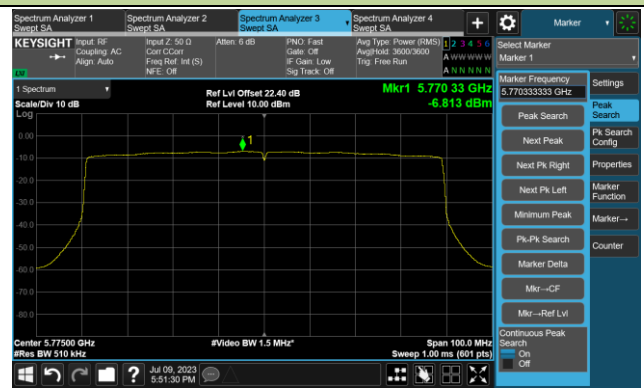

## 802.11ax-HE80 Power Spectral Density- Ant 2

Channel 42 (5210MHz)

Channel 58 (5290MHz)

Channel 106 (5530MHz)

Channel 122 (5610MHz)

Channel 138 (5690MHz)

Channel 155 (5775MHz)

802.11ax-HE160 Power Spectral Density - Ant 2

Channel 50 (5250MHz)

Channel 114 (5570MHz)