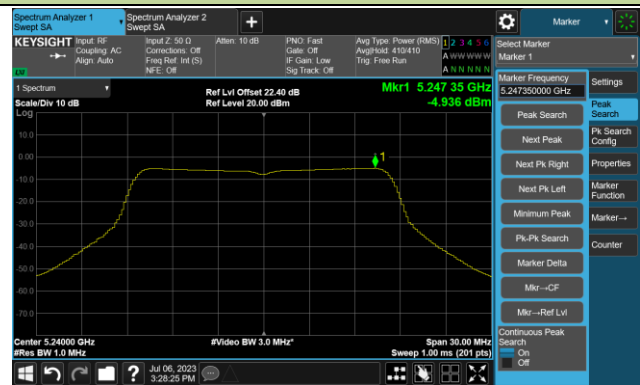

## 802.11a Power Spectral Density- Ant 3

Channel 36 (5180MHz)

Channel 44 (5220MHz)

Channel 48 (5240MHz)

Channel 52 (5260MHz)

Channel 60 (5300MHz)

Channel 64 (5320MHz)

## 802.11ac-VHT20 Power Spectral Density- Ant 3

Channel 36 (5180MHz)

Channel 44 (5220MHz)

Channel 48 (5240MHz)

Channel 52 (5260MHz)

Channel 60 (5300MHz)

Channel 64 (5320MHz)