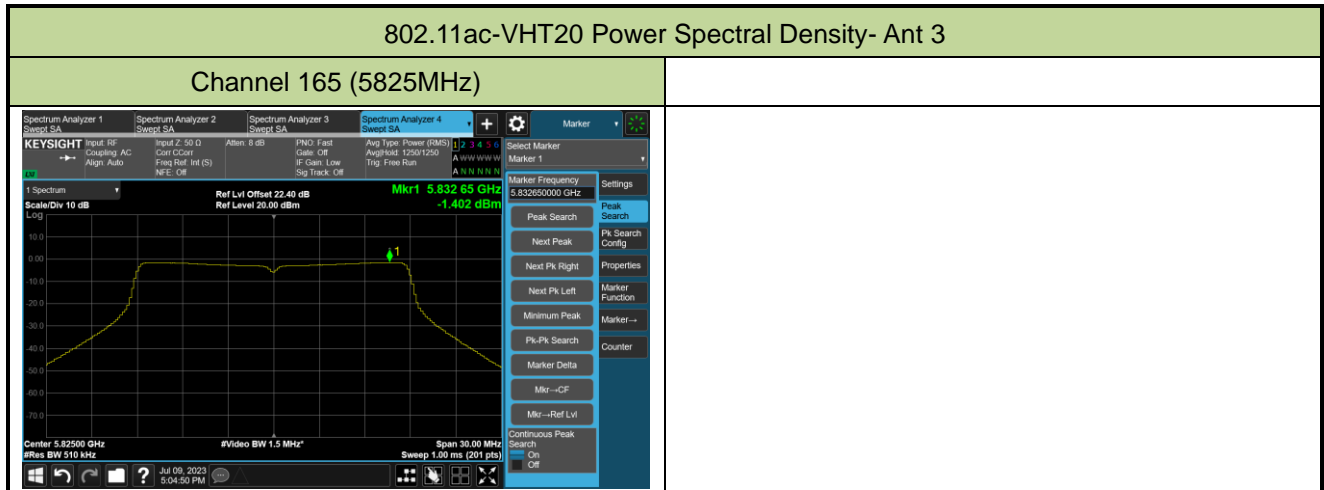

## 802.11ac-VHT20 Power Spectral Density- Ant 3

Channel 100 (5500MHz)

Channel 116 (5580MHz)

Channel 140 (5700MHz)

Channel 144(5720MHz)

Channel 149 (5745MHz)

Channel 157 (5785MHz)