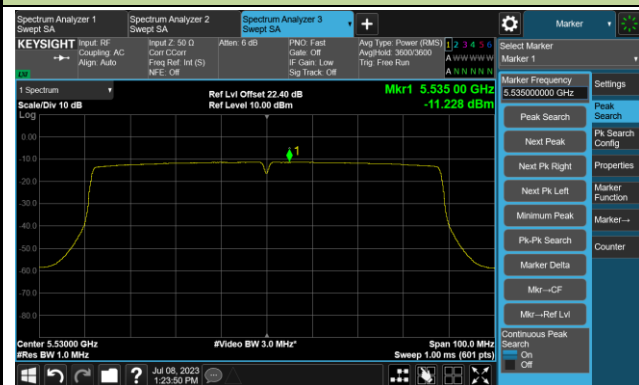

## 802.11ac-VHT40 Power Spectral Density- Ant 3

Channel 134 (5670MHz)

Channel 142(5710MHz)

Channel 151 (5755MHz)

Channel 159 (5795MHz)

## 802.11ac-VHT80 Power Spectral Density- Ant 3

Channel 42 (5210MHz)

Channel 58 (5290MHz)

Channel 106 (5530MHz)

Channel 122 (5610MHz)

Channel 138 (5690MHz)

Channel 155 (5775MHz)