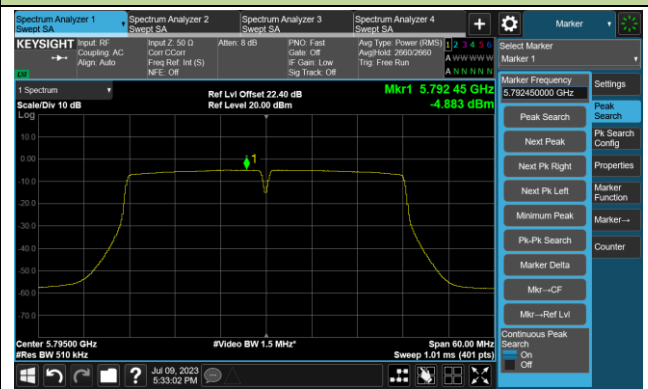

## 802.11ac-VHT40 Power Spectral Density- Ant 3

Channel 38 (5190MHz)

Channel 46 (5230MHz)

Channel 54 (5270MHz)

Channel 62 (5310MHz)

Channel 102 (5510MHz)

Channel 110 (5550MHz)

## 802.11ac-VHT40 Power Spectral Density- Ant 3

Channel 134 (5670MHz)

Channel 142(5710MHz)

Channel 151 (5755MHz)

Channel 159 (5795MHz)

## 802.11ac-VHT80 Power Spectral Density- Ant 3

Channel 42 (5210MHz)

Channel 58 (5290MHz)

Channel 106 (5530MHz)

Channel 122 (5610MHz)

Channel 138 (5690MHz)

Channel 155 (5775MHz)