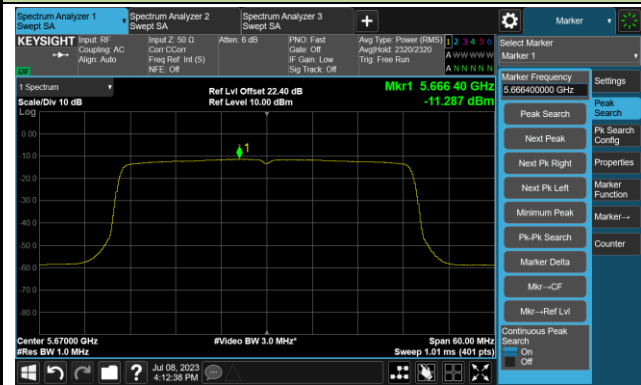

## 802.11ax-HE40 Power Spectral Density- Ant 2

Channel 38 (5190MHz)

Channel 46 (5230MHz)

Channel 54 (5270MHz)

Channel 62 (5310MHz)

Channel 102 (5510MHz)

Channel 110 (5550MHz)

## 802.11ax-HE40 Power Spectral Density- Ant 2

Channel 134 (5670MHz)

Channel 142(5710MHz)

Channel 151 (5755MHz)

Channel 159 (5795MHz)