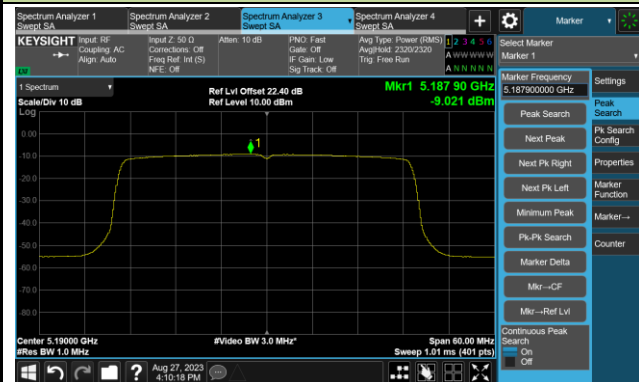

## 802.11ax-HE20 Power Spectral Density- Ant 2

Channel 100 (5500MHz)

Channel 116 (5580MHz)

Channel 140 (5700MHz)

Channel 144(5720MHz)

Channel 149 (5745MHz)

Channel 157 (5785MHz)

## 802.11ax-HE40 Power Spectral Density- Ant 2

Channel 38 (5190MHz)

Channel 46 (5230MHz)

Channel 54 (5270MHz)

Channel 62 (5310MHz)

Channel 102 (5510MHz)

Channel 110 (5550MHz)