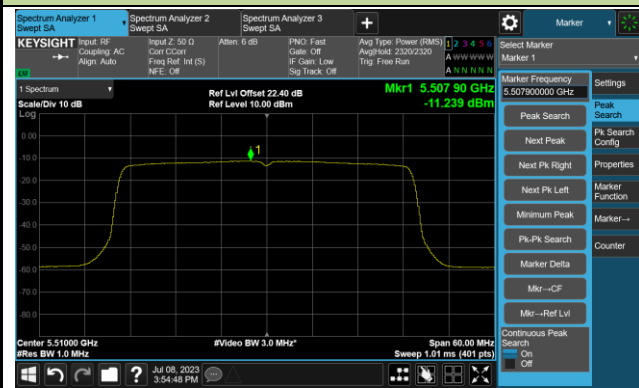

## 802.11ax-HE40 Power Spectral Density- Ant 2

Channel 38 (5190MHz)

Channel 46 (5230MHz)

Channel 54 (5270MHz)

Channel 62 (5310MHz)

Channel 102 (5510MHz)

Channel 110 (5550MHz)

## 802.11ax-HE40 Power Spectral Density- Ant 2

Channel 134 (5670MHz)

Channel 142(5710MHz)

Channel 151 (5755MHz)

Channel 159 (5795MHz)