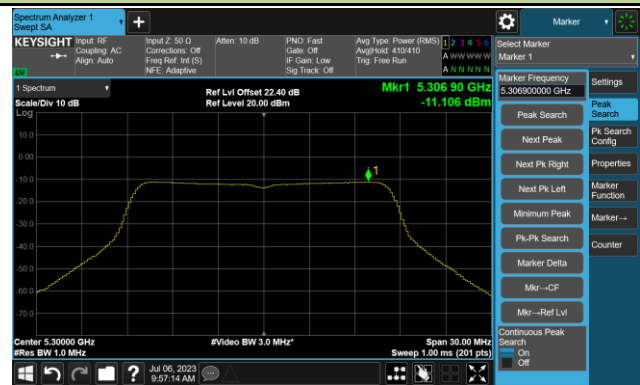

## 802.11a Power Spectral Density- Ant 3

Channel 36 (5180MHz)

Channel 44 (5220MHz)

Channel 48 (5240MHz)

Channel 52 (5260MHz)

Channel 60 (5300MHz)

Channel 64 (5320MHz)

## 802.11ac-VHT20 Power Spectral Density- Ant 3

Channel 36 (5180MHz)

Channel 44 (5220MHz)

Channel 48 (5240MHz)

Channel 52 (5260MHz)

Channel 60 (5300MHz)

Channel 64 (5320MHz)