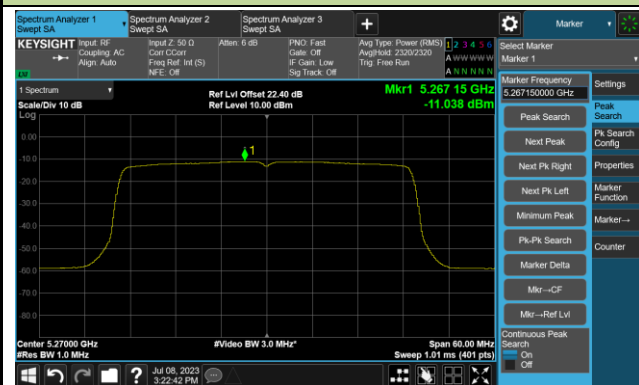

## 802.11ax-HE40 Power Spectral Density- Ant 2

Channel 38 (5190MHz)

Channel 46 (5230MHz)

Channel 54 (5270MHz)

Channel 62 (5310MHz)

Channel 102 (5510MHz)

Channel 110 (5550MHz)

## 802.11ax-HE40 Power Spectral Density- Ant 2

Channel 134 (5670MHz)

Channel 142(5710MHz)

Channel 151 (5755MHz)

Channel 159 (5795MHz)