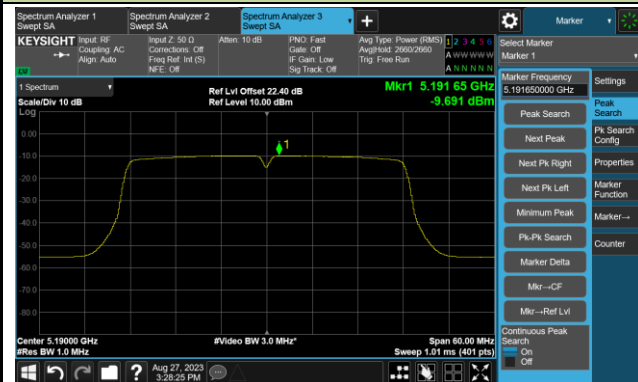

## 802.11ac-VHT20 Power Spectral Density- Ant 3

Channel 36 (5180MHz)

Channel 44 (5220MHz)

Channel 48 (5240MHz)

Channel 52 (5260MHz)

Channel 60 (5300MHz)

Channel 64 (5320MHz)

## 802.11ac-VHT20 Power Spectral Density- Ant 3

Channel 100 (5500MHz)

Channel 116 (5580MHz)

Channel 140 (5700MHz)

Channel 144(5720MHz)

Channel 149 (5745MHz)

Channel 157 (5785MHz)

## 802.11ac-VHT40 Power Spectral Density- Ant 3

Channel 38 (5190MHz)

Channel 46 (5230MHz)

Channel 54 (5270MHz)

Channel 62 (5310MHz)

Channel 102 (5510MHz)

Channel 110 (5550MHz)