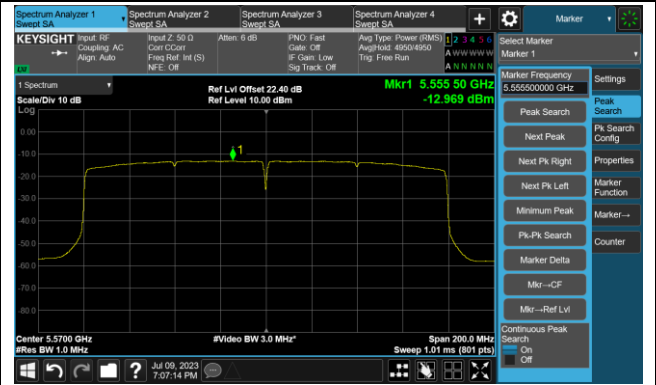

## 802.11ax-HE80 Power Spectral Density- Ant 2

Channel 42 (5210MHz)

Channel 58 (5290MHz)

Channel 106 (5530MHz)

Channel 122 (5610MHz)

Channel 138 (5690MHz)

Channel 155 (5775MHz)

802.11ax-HE160 Power Spectral Density - Ant 2

Channel 50 (5250MHz)

Channel 114 (5570MHz)