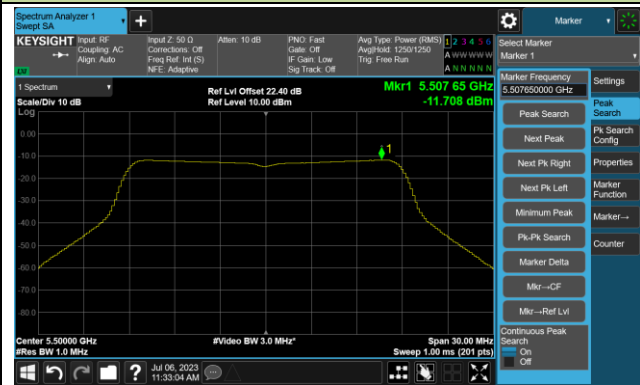

## 802.11a Power Spectral Density- Ant 3

Channel 36 (5180MHz)

Channel 44 (5220MHz)

Channel 48 (5240MHz)

Channel 52 (5260MHz)

Channel 60 (5300MHz)

Channel 64 (5320MHz)

## 802.11ac-VHT20 Power Spectral Density- Ant 3

Channel 36 (5180MHz)

Channel 44 (5220MHz)

Channel 48 (5240MHz)

Channel 52 (5260MHz)

Channel 60 (5300MHz)

Channel 64 (5320MHz)

## 802.11ac-VHT20 Power Spectral Density- Ant 3

Channel 100 (5500MHz)

Channel 116 (5580MHz)

Channel 140 (5700MHz)

Channel 144(5720MHz)

Channel 149 (5745MHz)

Channel 157 (5785MHz)