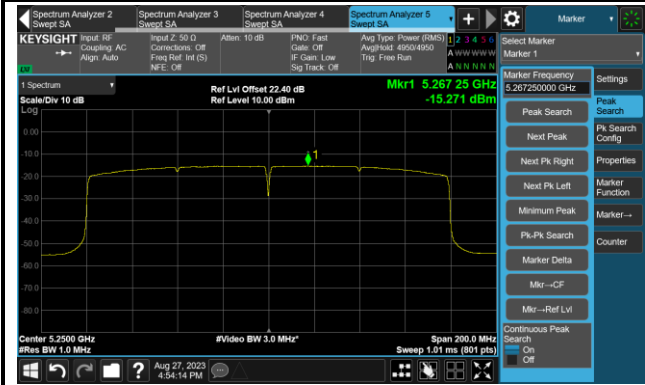

## 802.11ax-HE80 Power Spectral Density- Ant 2

Channel 42 (5210MHz)

Channel 58 (5290MHz)

Channel 106 (5530MHz)

Channel 122 (5610MHz)

Channel 138 (5690MHz)

Channel 155 (5775MHz)

802.11ax-HE160 Power Spectral Density - Ant 2

Channel 50 (5250MHz)

Channel 114 (5570MHz)