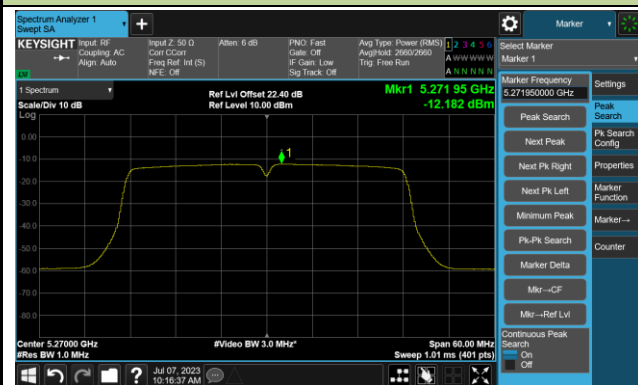

## 802.11ac-VHT20 Power Spectral Density- Ant 3

Channel 100 (5500MHz)

Channel 116 (5580MHz)

Channel 140 (5700MHz)

Channel 144(5720MHz)

Channel 149 (5745MHz)

Channel 157 (5785MHz)

## 802.11ac-VHT40 Power Spectral Density- Ant 3

Channel 38 (5190MHz)

Channel 46 (5230MHz)

Channel 54 (5270MHz)

Channel 62 (5310MHz)

Channel 102 (5510MHz)

Channel 110 (5550MHz)

## 802.11ac-VHT40 Power Spectral Density- Ant 3

Channel 134 (5670MHz)

Channel 142(5710MHz)

Channel 151 (5755MHz)

Channel 159 (5795MHz)