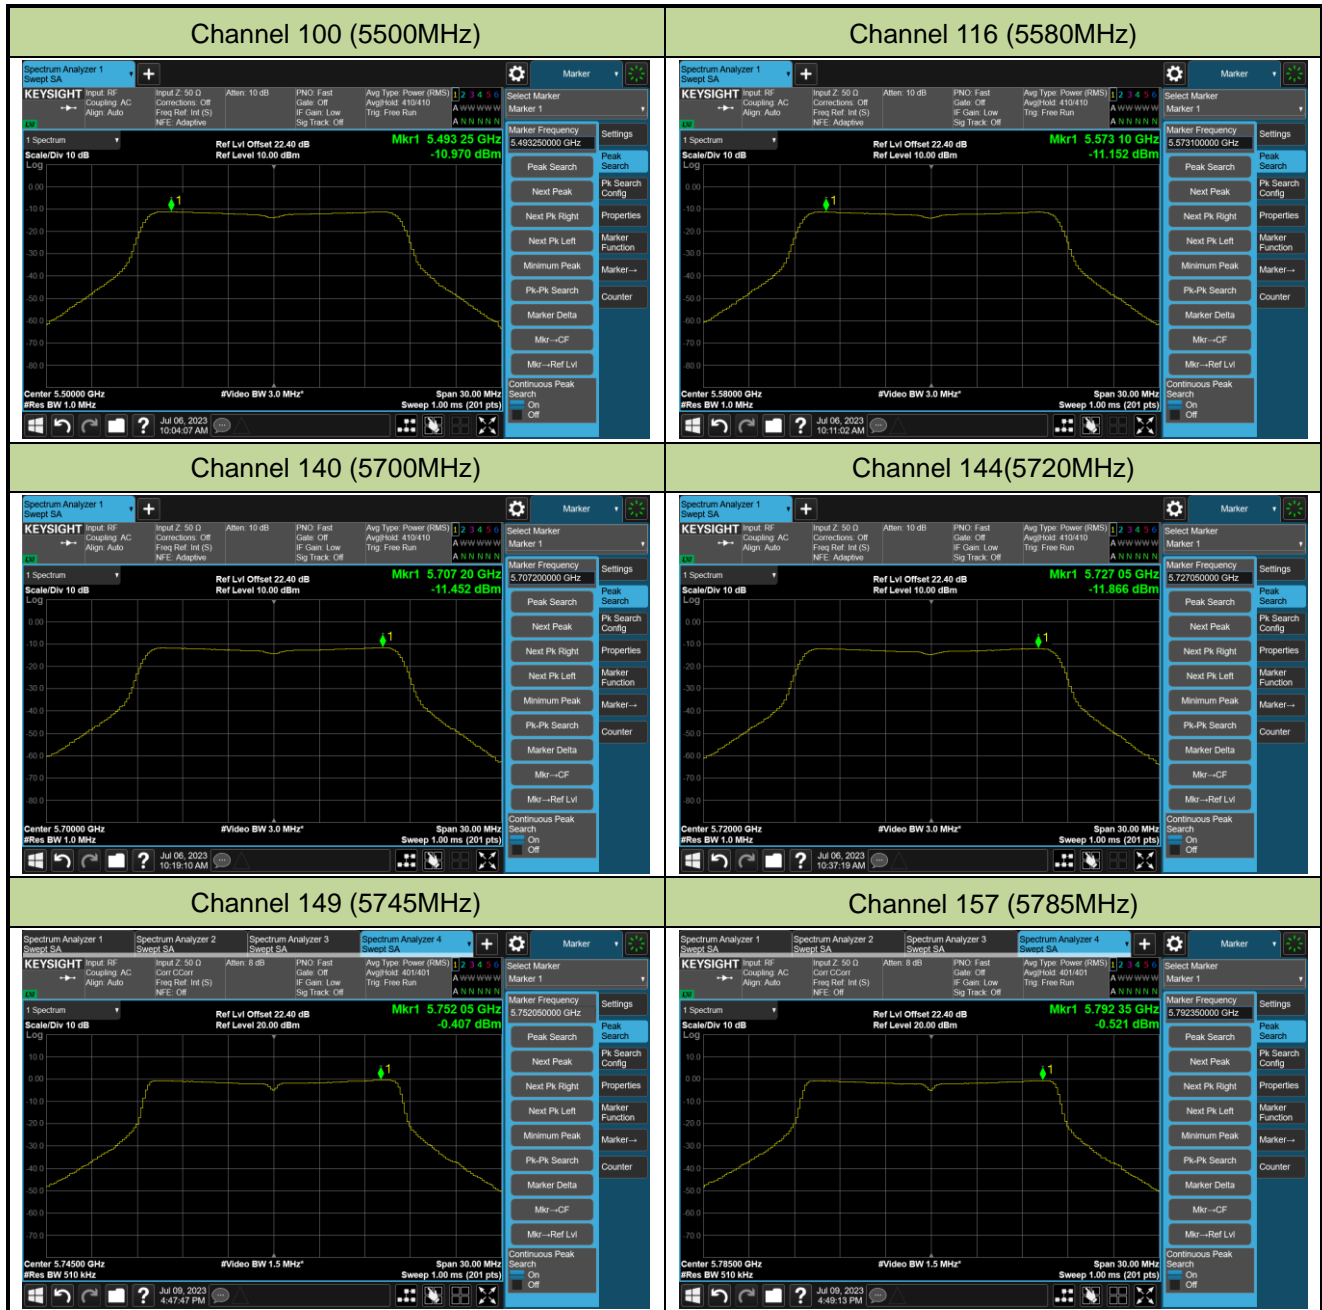

Channel 50 (5250MHz)

Channel 114 (5570MHz)

## 802.11a Power Spectral Density- Ant 3

Channel 36 (5180MHz)

Channel 44 (5220MHz)

Channel 48 (5240MHz)

Channel 52 (5260MHz)

Channel 60 (5300MHz)

Channel 64 (5320MHz)

## 802.11ac-VHT20 Power Spectral Density- Ant 3

Channel 36 (5180MHz)

Channel 44 (5220MHz)

Channel 48 (5240MHz)

Channel 52 (5260MHz)

Channel 60 (5300MHz)

Channel 64 (5320MHz)

## 802.11ac-VHT20 Power Spectral Density- Ant 3

Channel 100 (5500MHz)

Channel 116 (5580MHz)

Channel 140 (5700MHz)

Channel 144(5720MHz)

Channel 149 (5745MHz)

Channel 157 (5785MHz)