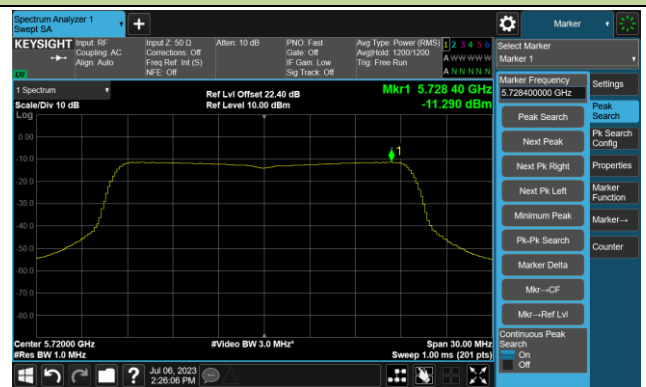

## 802.11ax-HE20 Power Spectral Density- Ant 2

Channel 100 (5500MHz)

Channel 116 (5580MHz)

Channel 140 (5700MHz)

Channel 144(5720MHz)

Channel 149 (5745MHz)

Channel 157 (5785MHz)

## 802.11ax-HE40 Power Spectral Density- Ant 2

Channel 38 (5190MHz)

Channel 46 (5230MHz)

Channel 54 (5270MHz)

Channel 62 (5310MHz)

Channel 102 (5510MHz)

Channel 110 (5550MHz)