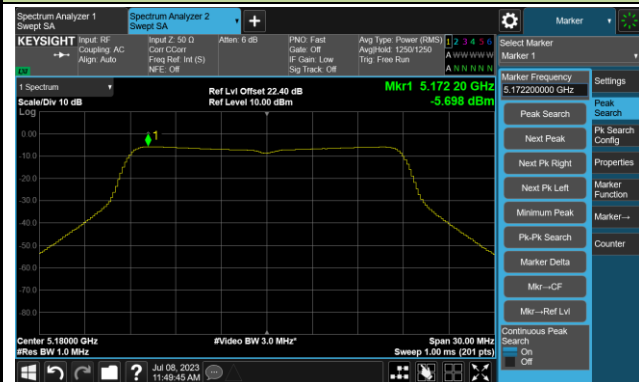

## 802.11a Power Spectral Density- Ant 3

Channel 36 (5180MHz)

Channel 44 (5220MHz)

Channel 48 (5240MHz)

Channel 52 (5260MHz)

Channel 60 (5300MHz)

Channel 64 (5320MHz)

## 802.11ac-VHT20 Power Spectral Density- Ant 3

Channel 36 (5180MHz)

Channel 44 (5220MHz)

Channel 48 (5240MHz)

Channel 52 (5260MHz)

Channel 60 (5300MHz)

Channel 64 (5320MHz)