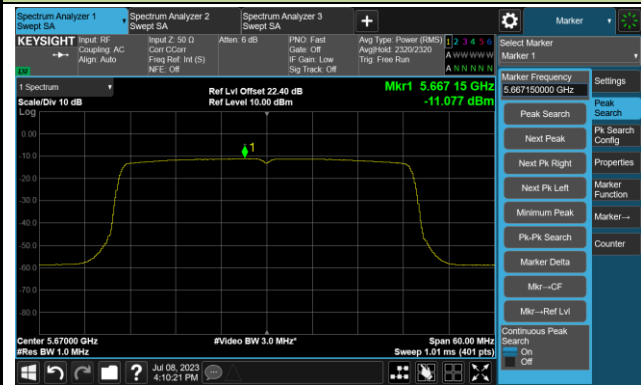

802.11ax-HE40 Power Spectral Density- Ant 1

Channel 38 (5190MHz)

Channel 46 (5230MHz)

Channel 54 (5270MHz)

Channel 62 (5310MHz)

Channel 102 (5510MHz)

Channel 110 (5550MHz)

802.11ax-HE40 Power Spectral Density- Ant 1

Channel 134 (5670MHz)

Channel 142(5710MHz)

Channel 151 (5755MHz)

Channel 159 (5795MHz)

802.11ax-HE80 Power Spectral Density- Ant 1

Channel 42 (5210MHz)

Channel 58 (5290MHz)

Channel 106 (5530MHz)