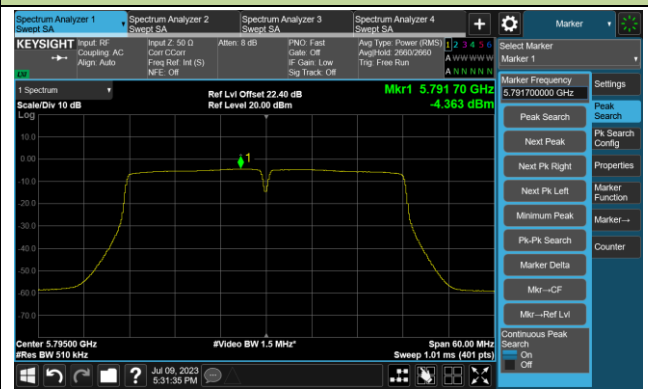

Channel 102 (5510MHz)

Channel 110 (5550MHz)

802.11ac-VHT40 Power Spectral Density- Ant 2

Channel 134 (5670MHz)

Channel 142(5710MHz)

Channel 151 (5755MHz)

Channel 159 (5795MHz)

802.11ac-VHT80 Power Spectral Density- Ant 2

Channel 42 (5210MHz)

Channel 58 (5290MHz)

Channel 106 (5530MHz)

Channel 122 (5610MHz)

Channel 138 (5690MHz)

Channel 155 (5775MHz)

802.11ac-VHT160 Power Spectral Density - Ant 2

Channel 50 (5250MHz)