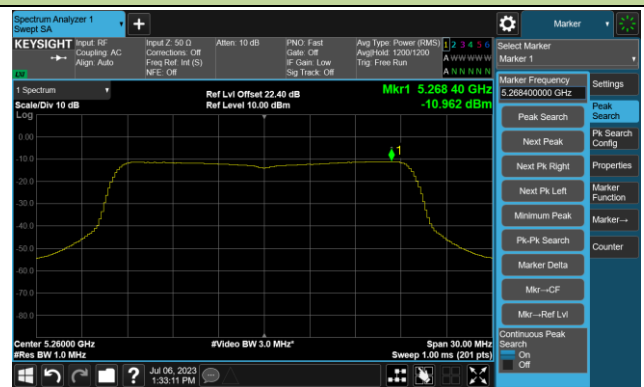

Channel 42 (5210MHz)

Channel 58 (5290MHz)

Channel 106 (5530MHz)

Channel 122 (5610MHz)

Channel 138 (5690MHz)

Channel 155 (5775MHz)

802.11ac-VHT160 Power Spectral Density - Ant 2

Channel 50 (5250MHz)

Channel 114 (5570MHz)

802.11ax-HE20 Power Spectral Density- Ant 2

Channel 36 (5180MHz)

Channel 44 (5220MHz)

Channel 48 (5240MHz)

Channel 52 (5260MHz)

Channel 60 (5300MHz)

Channel 64 (5320MHz)