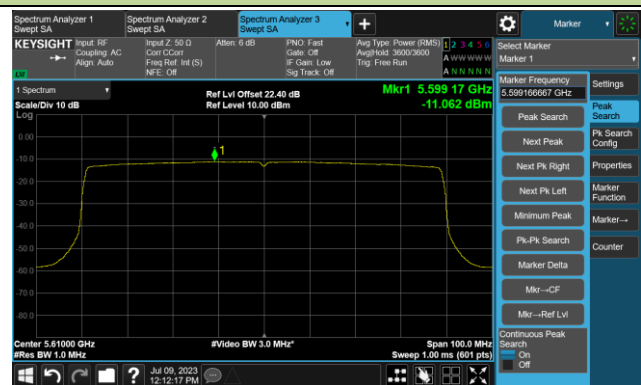

Channel 134 (5670MHz)

Channel 142(5710MHz)

Channel 151 (5755MHz)

Channel 159 (5795MHz)

802.11ax-HE80 Power Spectral Density- Ant 1

Channel 42 (5210MHz)

Channel 58 (5290MHz)

Channel 106 (5530MHz)

Channel 122 (5610MHz)

Channel 138 (5690MHz)

Channel 155 (5775MHz)

802.11ax-HE160 Power Spectral Density - Ant 1

Channel 50 (5250MHz)

Channel 114 (5570MHz)

802.11a Power Spectral Density- Ant 2

Channel 36 (5180MHz)