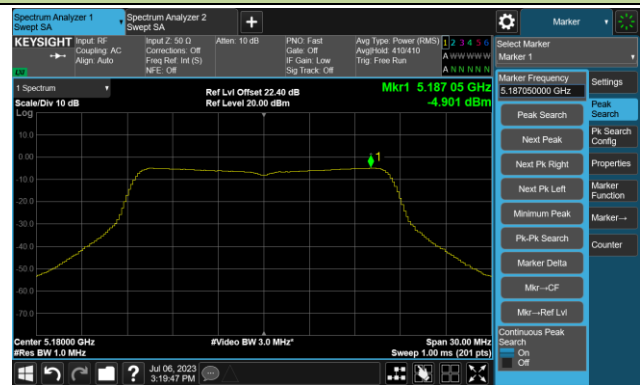

Channel 134 (5670MHz)

Channel 142(5710MHz)

Channel 151 (5755MHz)

Channel 159 (5795MHz)

802.11ax-HE80 Power Spectral Density- Ant 1

Channel 42 (5210MHz)

Channel 58 (5290MHz)

Channel 106 (5530MHz)

Channel 122 (5610MHz)

Channel 138 (5690MHz)

Channel 155 (5775MHz)

802.11ax-HE160 Power Spectral Density - Ant 1

Channel 50 (5250MHz)

Channel 114 (5570MHz)

802.11a Power Spectral Density- Ant 2

Channel 36 (5180MHz)

Channel 44 (5220MHz)

Channel 48 (5240MHz)

Channel 52 (5260MHz)

Channel 60 (5300MHz)

Channel 64 (5320MHz)

802.11ac-VHT20 Power Spectral Density- Ant 2

Channel 36 (5180MHz)

Channel 44 (5220MHz)