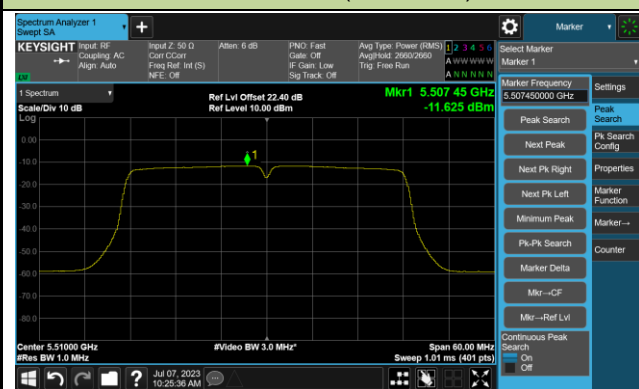

Channel 144(5720MHz)

Channel 149 (5745MHz)

Channel 157 (5785MHz)

802.11ac-VHT40 Power Spectral Density- Ant 2

Channel 38 (5190MHz)

Channel 46 (5230MHz)

Channel 54 (5270MHz)

Channel 62 (5310MHz)

Channel 102 (5510MHz)

Channel 110 (5550MHz)

802.11ac-VHT40 Power Spectral Density- Ant 2

Channel 134 (5670MHz)

Channel 142(5710MHz)

Channel 151 (5755MHz)

Channel 159 (5795MHz)

802.11ac-VHT80 Power Spectral Density- Ant 2