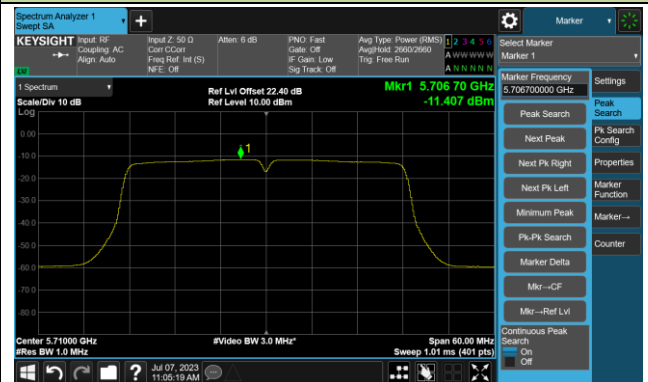

Channel 102 (5510MHz)

Channel 110 (5550MHz)

802.11ac-VHT40 Power Spectral Density- Ant 2

Channel 134 (5670MHz)

Channel 142(5710MHz)

Channel 151 (5755MHz)

Channel 159 (5795MHz)

802.11ac-VHT80 Power Spectral Density- Ant 2

Channel 42 (5210MHz)

Channel 58 (5290MHz)

Channel 106 (5530MHz)

Channel 122 (5610MHz)

Channel 138 (5690MHz)

Channel 155 (5775MHz)

802.11ac-VHT160 Power Spectral Density - Ant 2

Channel 50 (5250MHz)