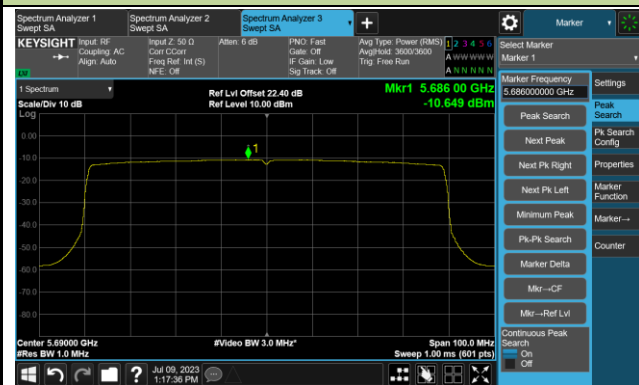

Channel 134 (5670MHz)

Channel 142(5710MHz)

Channel 151 (5755MHz)

Channel 159 (5795MHz)

802.11ax-HE80 Power Spectral Density- Ant 1

Channel 42 (5210MHz)

Channel 58 (5290MHz)

Channel 106 (5530MHz)

Channel 122 (5610MHz)

Channel 138 (5690MHz)

Channel 155 (5775MHz)

802.11ax-HE160 Power Spectral Density - Ant 1

Channel 50 (5250MHz)

Channel 114 (5570MHz)

802.11a Power Spectral Density- Ant 2

Channel 36 (5180MHz)