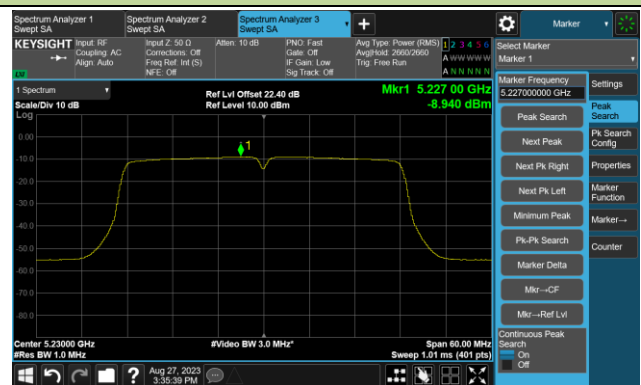

Channel 144(5720MHz)

Channel 149 (5745MHz)

Channel 157 (5785MHz)

802.11ac-VHT40 Power Spectral Density- Ant 2

Channel 38 (5190MHz)

Channel 46 (5230MHz)

Channel 54 (5270MHz)

Channel 62 (5310MHz)

Channel 102 (5510MHz)

Channel 110 (5550MHz)

802.11ac-VHT40 Power Spectral Density- Ant 2

Channel 134 (5670MHz)

Channel 142(5710MHz)

Channel 151 (5755MHz)

Channel 159 (5795MHz)

802.11ac-VHT80 Power Spectral Density- Ant 2