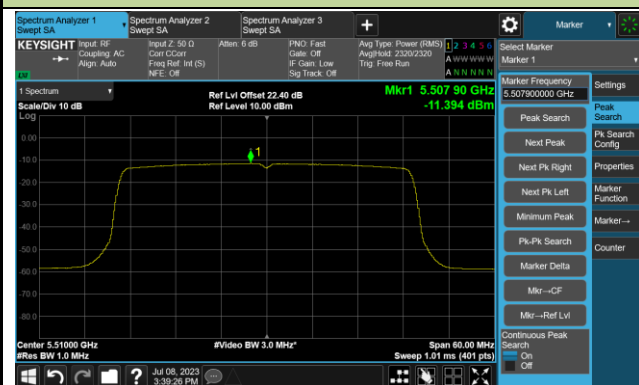

802.11ax-HE40 Power Spectral Density- Ant 1

Channel 38 (5190MHz)

Channel 46 (5230MHz)

Channel 54 (5270MHz)

Channel 62 (5310MHz)

Channel 102 (5510MHz)

Channel 110 (5550MHz)

802.11ax-HE40 Power Spectral Density- Ant 1

Channel 134 (5670MHz)

Channel 142(5710MHz)

Channel 151 (5755MHz)

Channel 159 (5795MHz)

802.11ax-HE80 Power Spectral Density- Ant 1

Channel 42 (5210MHz)

Channel 58 (5290MHz)

Channel 106 (5530MHz)