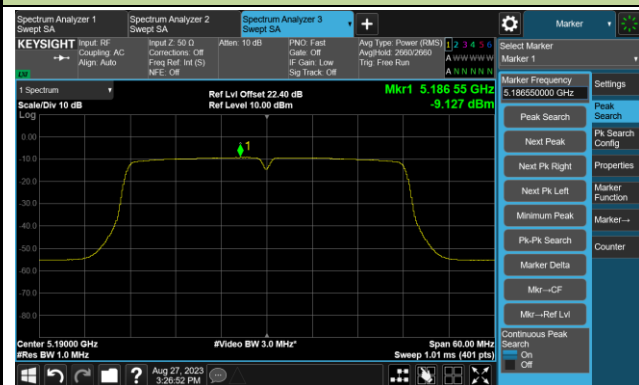

Channel 144(5720MHz)

Channel 149 (5745MHz)

Channel 157 (5785MHz)

802.11ac-VHT40 Power Spectral Density- Ant 2

Channel 38 (5190MHz)

Channel 46 (5230MHz)

Channel 54 (5270MHz)

Channel 62 (5310MHz)

Channel 102 (5510MHz)

Channel 110 (5550MHz)

802.11ac-VHT40 Power Spectral Density- Ant 2

Channel 134 (5670MHz)

Channel 142(5710MHz)

Channel 151 (5755MHz)

Channel 159 (5795MHz)

802.11ac-VHT80 Power Spectral Density- Ant 2