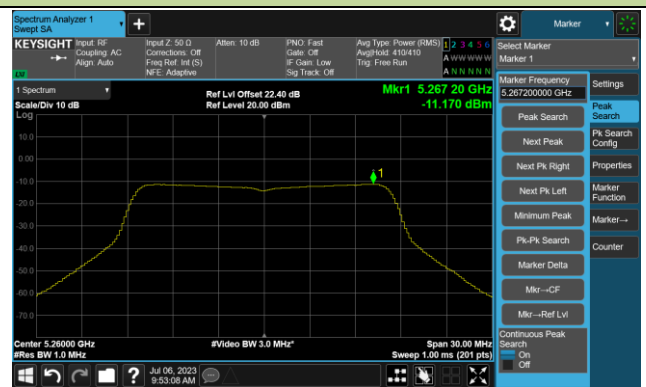

Channel 134 (5670MHz)

Channel 142(5710MHz)

Channel 151 (5755MHz)

Channel 159 (5795MHz)

802.11ax-HE80 Power Spectral Density- Ant 1

Channel 42 (5210MHz)

Channel 58 (5290MHz)

Channel 106 (5530MHz)

Channel 122 (5610MHz)

Channel 138 (5690MHz)

Channel 155 (5775MHz)

802.11ax-HE160 Power Spectral Density - Ant 1

Channel 50 (5250MHz)

Channel 114 (5570MHz)

802.11a Power Spectral Density- Ant 2

Channel 36 (5180MHz)

Channel 44 (5220MHz)

Channel 48 (5240MHz)

Channel 52 (5260MHz)

Channel 60 (5300MHz)

Channel 64 (5320MHz)

802.11ac-VHT20 Power Spectral Density- Ant 2

Channel 36 (5180MHz)

Channel 44 (5220MHz)