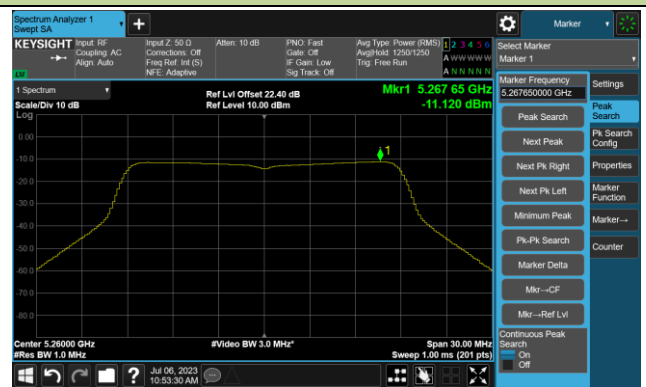

Channel 122 (5610MHz)

Channel 138 (5690MHz)

Channel 155 (5775MHz)

802.11ax-HE160 Power Spectral Density - Ant 1

Channel 50 (5250MHz)

Channel 114 (5570MHz)

802.11a Power Spectral Density- Ant 2

Channel 36 (5180MHz)

Channel 44 (5220MHz)

Channel 48 (5240MHz)

Channel 52 (5260MHz)

Channel 60 (5300MHz)

Channel 64 (5320MHz)

802.11ac-VHT20 Power Spectral Density- Ant 2

Channel 36 (5180MHz)

Channel 44 (5220MHz)

Channel 48 (5240MHz)

Channel 52 (5260MHz)

Channel 60 (5300MHz)

Channel 64 (5320MHz)

802.11ac-VHT20 Power Spectral Density- Ant 2

Channel 100 (5500MHz)

Channel 116 (5580MHz)

Channel 140 (5700MHz)