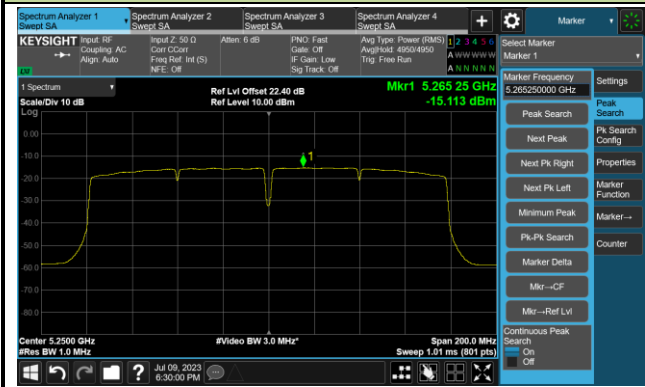

Channel 102 (5510MHz)

Channel 110 (5550MHz)

802.11ac-VHT40 Power Spectral Density- Ant 2

Channel 134 (5670MHz)

Channel 142(5710MHz)

Channel 151 (5755MHz)

Channel 159 (5795MHz)

802.11ac-VHT80 Power Spectral Density- Ant 2

Channel 42 (5210MHz)

Channel 58 (5290MHz)

Channel 106 (5530MHz)

Channel 122 (5610MHz)

Channel 138 (5690MHz)

Channel 155 (5775MHz)

802.11ac-VHT160 Power Spectral Density - Ant 2

Channel 50 (5250MHz)

Channel 114 (5570MHz)

802.11ax-HE20 Power Spectral Density- Ant 2

Channel 36 (5180MHz)

Channel 44 (5220MHz)

Channel 48 (5240MHz)

Channel 52 (5260MHz)

Channel 60 (5300MHz)

Channel 64 (5320MHz)