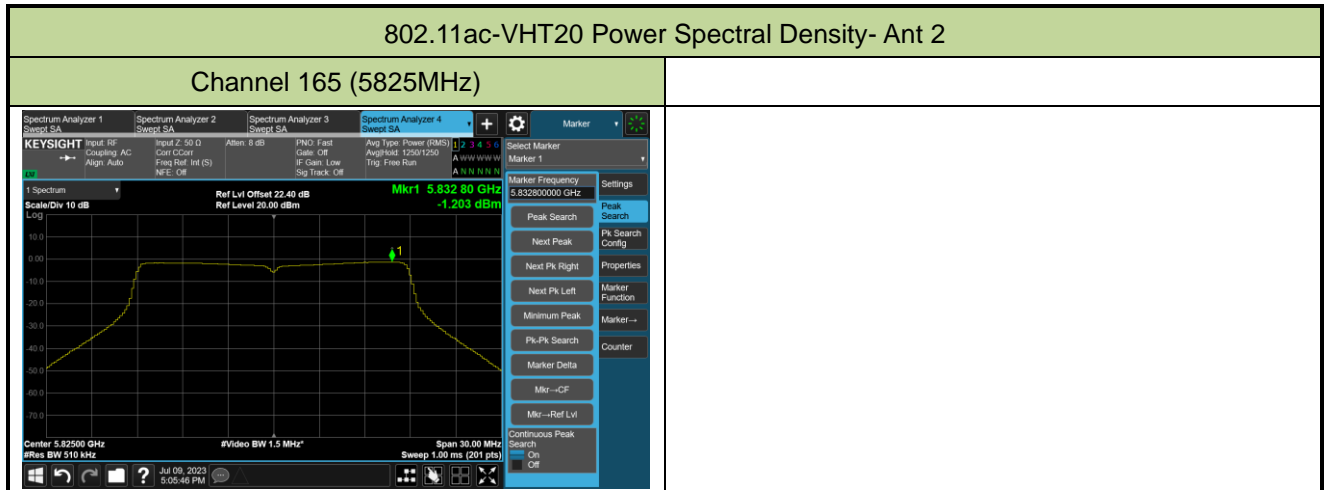

Channel 144(5720MHz)

Channel 149 (5745MHz)

Channel 157 (5785MHz)

802.11ac-VHT40 Power Spectral Density- Ant 2

Channel 38 (5190MHz)

Channel 46 (5230MHz)

Channel 54 (5270MHz)

Channel 62 (5310MHz)