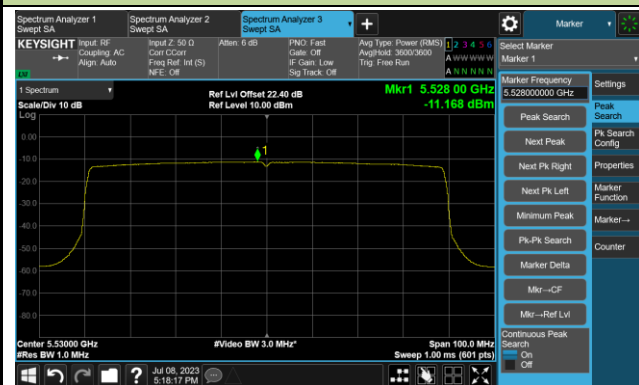

Channel 134 (5670MHz)

Channel 142(5710MHz)

Channel 151 (5755MHz)

Channel 159 (5795MHz)

802.11ax-HE80 Power Spectral Density- Ant 1

Channel 42 (5210MHz)

Channel 58 (5290MHz)

Channel 106 (5530MHz)

Channel 122 (5610MHz)

Channel 138 (5690MHz)

Channel 155 (5775MHz)

802.11ax-HE160 Power Spectral Density - Ant 1

Channel 50 (5250MHz)

Channel 114 (5570MHz)

802.11a Power Spectral Density- Ant 2

Channel 36 (5180MHz)