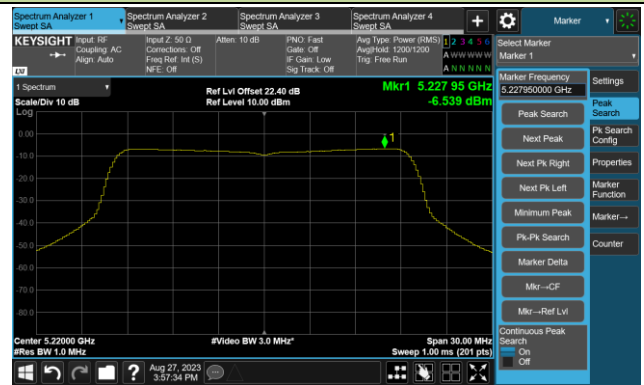

Channel 42 (5210MHz)

Channel 58 (5290MHz)

Channel 106 (5530MHz)

Channel 122 (5610MHz)

Channel 138 (5690MHz)

Channel 155 (5775MHz)

802.11ac-VHT160 Power Spectral Density - Ant 2

Channel 50 (5250MHz)

Channel 114 (5570MHz)

802.11ax-HE20 Power Spectral Density- Ant 2

Channel 36 (5180MHz)

Channel 44 (5220MHz)

Channel 48 (5240MHz)

Channel 52 (5260MHz)

Channel 60 (5300MHz)

Channel 64 (5320MHz)