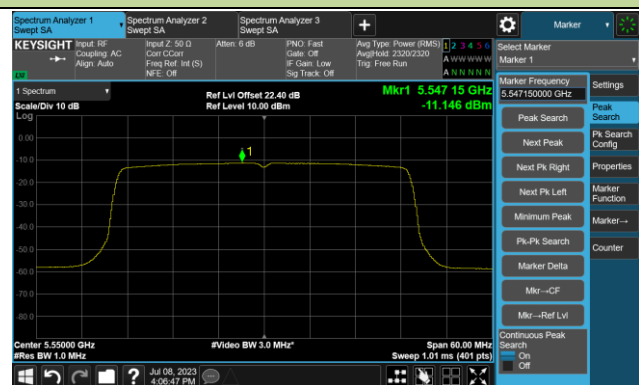

802.11ax-HE40 Power Spectral Density- Ant 1

Channel 38 (5190MHz)

Channel 46 (5230MHz)

Channel 54 (5270MHz)

Channel 62 (5310MHz)

Channel 102 (5510MHz)

Channel 110 (5550MHz)

802.11ax-HE40 Power Spectral Density- Ant 1

Channel 134 (5670MHz)

Channel 142(5710MHz)

Channel 151 (5755MHz)

Channel 159 (5795MHz)

802.11ax-HE80 Power Spectral Density- Ant 1

Channel 42 (5210MHz)

Channel 58 (5290MHz)

Channel 106 (5530MHz)

Channel 122 (5610MHz)

Channel 138 (5690MHz)

Channel 155 (5775MHz)

802.11ax-HE160 Power Spectral Density - Ant 1

Channel 50 (5250MHz)

Channel 114 (5570MHz)

802.11a Power Spectral Density- Ant 2

Channel 36 (5180MHz)