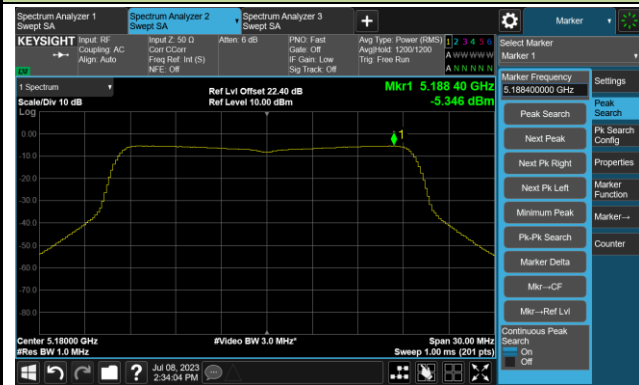

Channel 102 (5510MHz)

Channel 110 (5550MHz)

802.11ac-VHT40 Power Spectral Density- Ant 2

Channel 134 (5670MHz)

Channel 142(5710MHz)

Channel 151 (5755MHz)

Channel 159 (5795MHz)

802.11ac-VHT80 Power Spectral Density- Ant 2

Channel 42 (5210MHz)

Channel 58 (5290MHz)

Channel 106 (5530MHz)

Channel 122 (5610MHz)

Channel 138 (5690MHz)

Channel 155 (5775MHz)

802.11ac-VHT160 Power Spectral Density - Ant 2

Channel 50 (5250MHz)

Channel 114 (5570MHz)

802.11ax-HE20 Power Spectral Density- Ant 2

Channel 36 (5180MHz)

Channel 44 (5220MHz)

Channel 48 (5240MHz)

Channel 52 (5260MHz)

Channel 60 (5300MHz)

Channel 64 (5320MHz)