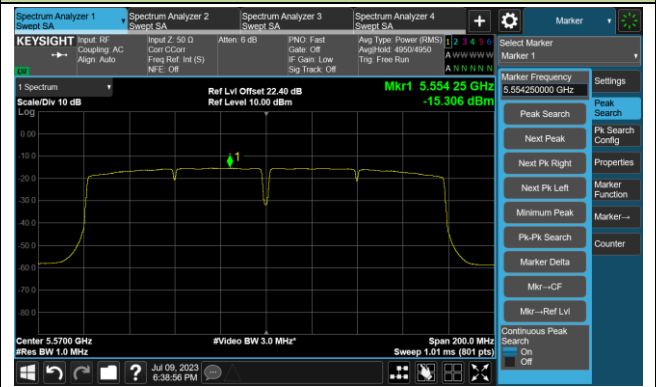

Channel 102 (5510MHz)

Channel 110 (5550MHz)

802.11ac-VHT40 Power Spectral Density- Ant 2

Channel 134 (5670MHz)

Channel 142(5710MHz)

Channel 151 (5755MHz)

Channel 159 (5795MHz)

802.11ac-VHT80 Power Spectral Density- Ant 2

Channel 42 (5210MHz)

Channel 58 (5290MHz)

Channel 106 (5530MHz)

Channel 122 (5610MHz)

Channel 138 (5690MHz)

Channel 155 (5775MHz)

802.11ac-VHT160 Power Spectral Density - Ant 2

Channel 50 (5250MHz)

Channel 114 (5570MHz)

802.11ax-HE20 Power Spectral Density- Ant 2

Channel 36 (5180MHz)

Channel 44 (5220MHz)

Channel 48 (5240MHz)

Channel 52 (5260MHz)

Channel 60 (5300MHz)

Channel 64 (5320MHz)