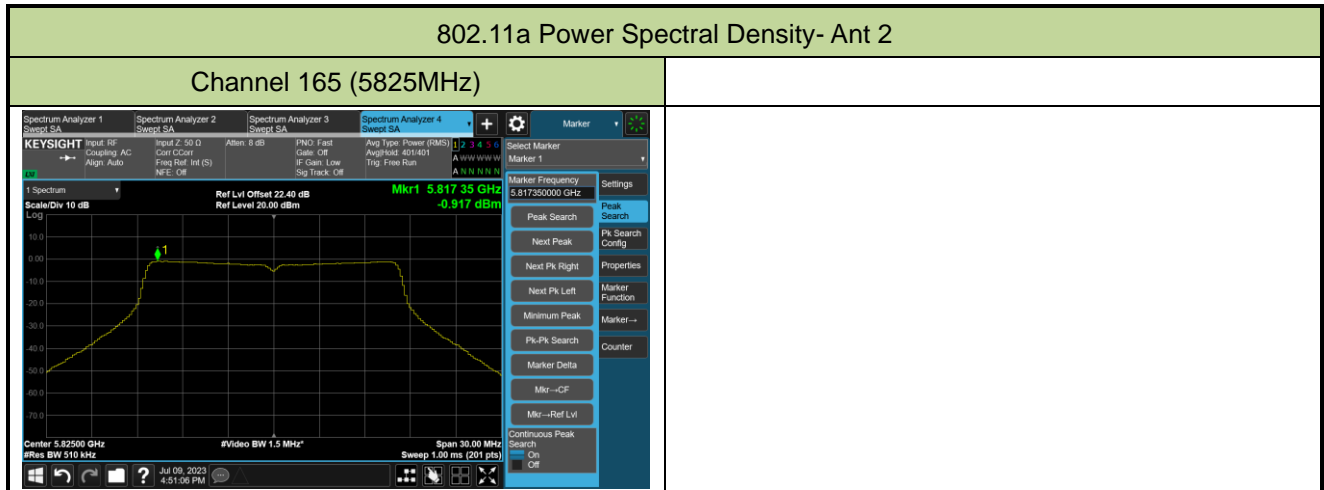

Channel 44 (5220MHz)

Channel 48 (5240MHz)

Channel 52 (5260MHz)

Channel 60 (5300MHz)

Channel 64 (5320MHz)

802.11ac-VHT20 Power Spectral Density- Ant 2

Channel 36 (5180MHz)

Channel 44 (5220MHz)