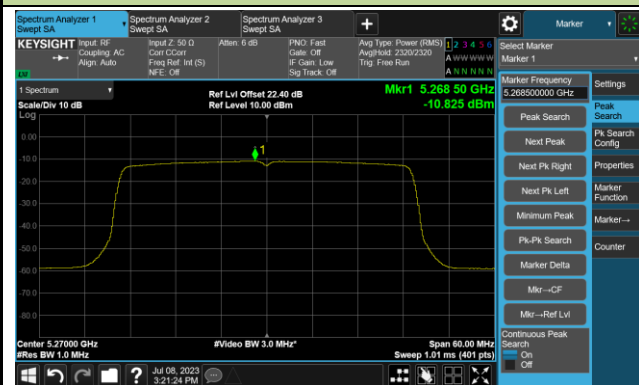

802.11ax-HE40 Power Spectral Density- Ant 1

Channel 38 (5190MHz)

Channel 46 (5230MHz)

Channel 54 (5270MHz)

Channel 62 (5310MHz)

Channel 102 (5510MHz)

Channel 110 (5550MHz)

802.11ax-HE40 Power Spectral Density- Ant 1

Channel 134 (5670MHz)

Channel 142(5710MHz)

Channel 151 (5755MHz)

Channel 159 (5795MHz)

802.11ax-HE80 Power Spectral Density- Ant 1

Channel 42 (5210MHz)

Channel 58 (5290MHz)

Channel 106 (5530MHz)