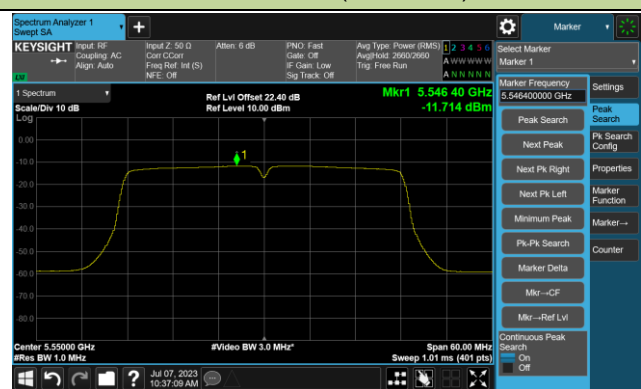

Channel 48 (5240MHz)

Channel 52 (5260MHz)

Channel 60 (5300MHz)

Channel 64 (5320MHz)

802.11ac-VHT20 Power Spectral Density- Ant 2

Channel 100 (5500MHz)

Channel 116 (5580MHz)

Channel 140 (5700MHz)

Channel 144(5720MHz)

Channel 149 (5745MHz)

Channel 157 (5785MHz)

802.11ac-VHT40 Power Spectral Density- Ant 2

Channel 38 (5190MHz)

Channel 46 (5230MHz)

Channel 54 (5270MHz)

Channel 62 (5310MHz)

Channel 102 (5510MHz)

Channel 110 (5550MHz)

802.11ac-VHT40 Power Spectral Density- Ant 2

Channel 134 (5670MHz)

Channel 142(5710MHz)

Channel 151 (5755MHz)

Channel 159 (5795MHz)

802.11ac-VHT80 Power Spectral Density- Ant 2