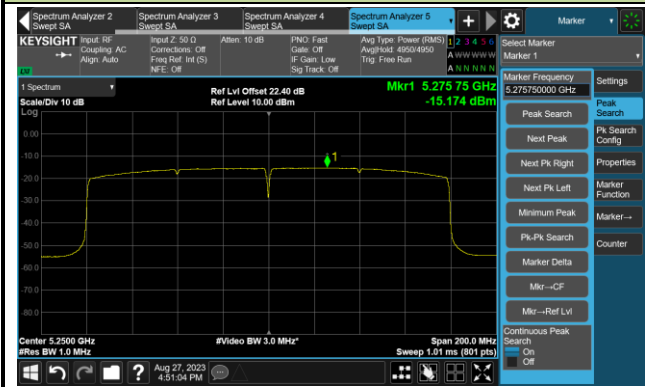

Channel 122 (5610MHz)

Channel 138 (5690MHz)

Channel 155 (5775MHz)

802.11ax-HE160 Power Spectral Density - Ant 1

Channel 50 (5250MHz)

Channel 114 (5570MHz)

802.11a Power Spectral Density- Ant 2

Channel 36 (5180MHz)

Channel 44 (5220MHz)

Channel 48 (5240MHz)

Channel 52 (5260MHz)

Channel 60 (5300MHz)

Channel 64 (5320MHz)

802.11ac-VHT20 Power Spectral Density- Ant 2

Channel 36 (5180MHz)

Channel 44 (5220MHz)