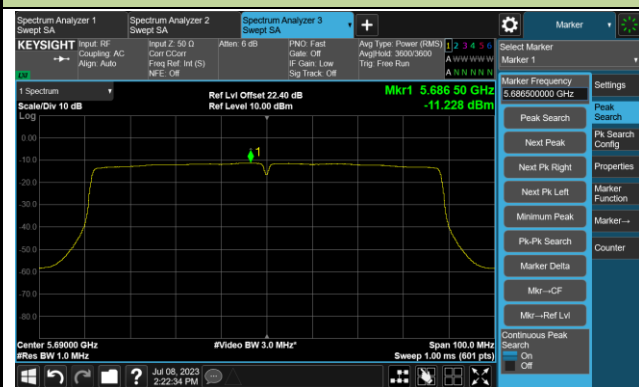

Channel 102 (5510MHz)

Channel 110 (5550MHz)

802.11ac-VHT40 Power Spectral Density- Ant 2

Channel 134 (5670MHz)

Channel 142(5710MHz)

Channel 151 (5755MHz)

Channel 159 (5795MHz)

802.11ac-VHT80 Power Spectral Density- Ant 2

Channel 42 (5210MHz)

Channel 58 (5290MHz)

Channel 106 (5530MHz)

Channel 122 (5610MHz)

Channel 138 (5690MHz)

Channel 155 (5775MHz)

802.11ac-VHT160 Power Spectral Density - Ant 2

Channel 50 (5250MHz)

Channel 114 (5570MHz)

802.11ax-HE20 Power Spectral Density- Ant 2

Channel 36 (5180MHz)

Channel 44 (5220MHz)

Channel 48 (5240MHz)

Channel 52 (5260MHz)

Channel 60 (5300MHz)

Channel 64 (5320MHz)