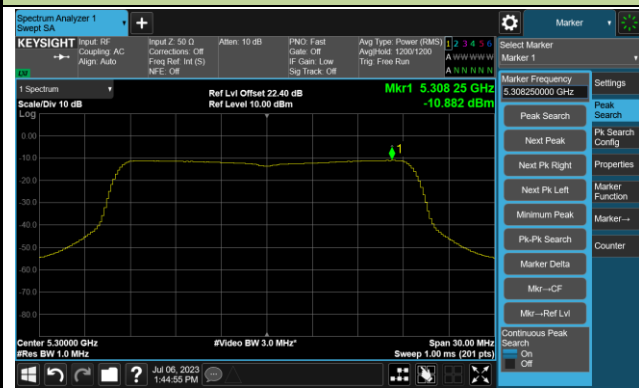

Channel 42 (5210MHz)

Channel 58 (5290MHz)

Channel 106 (5530MHz)

Channel 122 (5610MHz)

Channel 138 (5690MHz)

Channel 155 (5775MHz)

802.11ac-VHT160 Power Spectral Density - Ant 2

Channel 50 (5250MHz)

Channel 114 (5570MHz)

802.11ax-HE20 Power Spectral Density- Ant 2

Channel 36 (5180MHz)

Channel 44 (5220MHz)

Channel 48 (5240MHz)

Channel 52 (5260MHz)

Channel 60 (5300MHz)

Channel 64 (5320MHz)