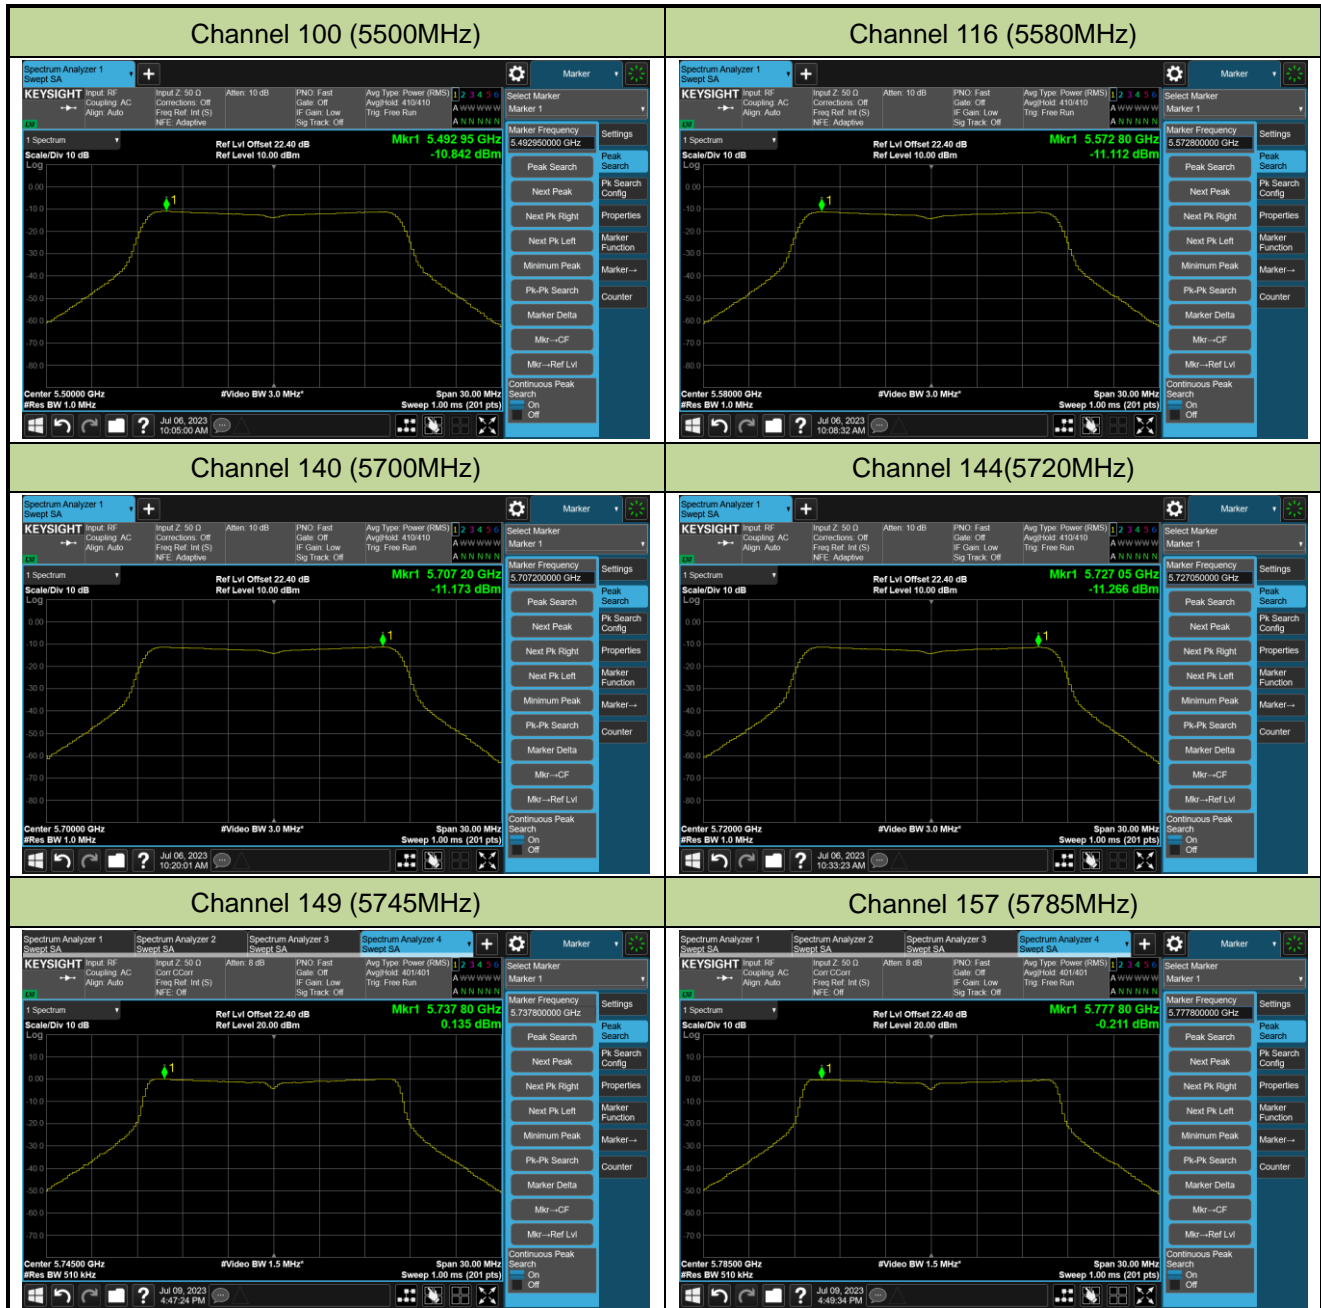

Channel 122 (5610MHz)

Channel 138 (5690MHz)

Channel 155 (5775MHz)

802.11ax-HE160 Power Spectral Density - Ant 1

Channel 50 (5250MHz)

Channel 114 (5570MHz)

802.11a Power Spectral Density- Ant 2

Channel 36 (5180MHz)

Channel 44 (5220MHz)

Channel 48 (5240MHz)

Channel 52 (5260MHz)

Channel 60 (5300MHz)

Channel 64 (5320MHz)

802.11ac-VHT20 Power Spectral Density- Ant 2

Channel 36 (5180MHz)

Channel 44 (5220MHz)

Channel 48 (5240MHz)

Channel 52 (5260MHz)

Channel 60 (5300MHz)

Channel 64 (5320MHz)

802.11ac-VHT20 Power Spectral Density- Ant 2

Channel 100 (5500MHz)

Channel 116 (5580MHz)

Channel 140 (5700MHz)