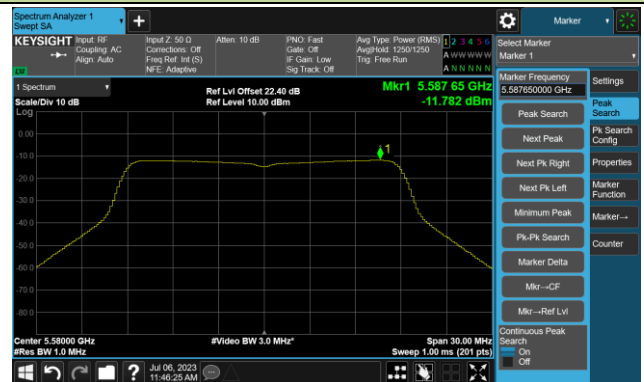

Channel 44 (5220MHz)

Channel 48 (5240MHz)

Channel 52 (5260MHz)

Channel 60 (5300MHz)

Channel 64 (5320MHz)

802.11ac-VHT20 Power Spectral Density- Ant 2

Channel 36 (5180MHz)

Channel 44 (5220MHz)

Channel 48 (5240MHz)

Channel 52 (5260MHz)

Channel 60 (5300MHz)

Channel 64 (5320MHz)

802.11ac-VHT20 Power Spectral Density- Ant 2

Channel 100 (5500MHz)

Channel 116 (5580MHz)

Channel 140 (5700MHz)

Channel 144(5720MHz)

Channel 149 (5745MHz)

Channel 157 (5785MHz)

802.11ac-VHT40 Power Spectral Density- Ant 2

Channel 38 (5190MHz)

Channel 46 (5230MHz)

Channel 54 (5270MHz)

Channel 62 (5310MHz)