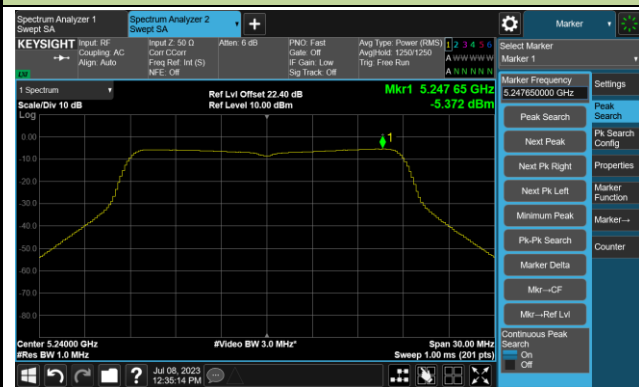

Channel 44 (5220MHz)

Channel 48 (5240MHz)

Channel 52 (5260MHz)

Channel 60 (5300MHz)

Channel 64 (5320MHz)

802.11ac-VHT20 Power Spectral Density- Ant 2

Channel 36 (5180MHz)

Channel 44 (5220MHz)

Channel 48 (5240MHz)

Channel 52 (5260MHz)

Channel 60 (5300MHz)

Channel 64 (5320MHz)

802.11ac-VHT20 Power Spectral Density- Ant 2

Channel 100 (5500MHz)

Channel 116 (5580MHz)

Channel 140 (5700MHz)