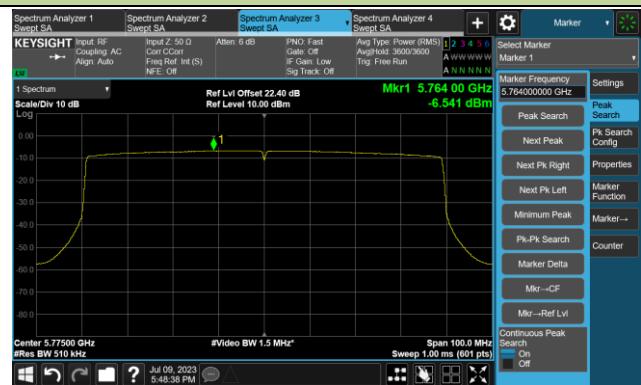

Channel 134 (5670MHz)

Channel 142(5710MHz)

Channel 151 (5755MHz)

Channel 159 (5795MHz)

802.11ax-HE80 Power Spectral Density- Ant 1

Channel 42 (5210MHz)

Channel 58 (5290MHz)

Channel 106 (5530MHz)

Channel 122 (5610MHz)

Channel 138 (5690MHz)

Channel 155 (5775MHz)

802.11ax-HE160 Power Spectral Density - Ant 1

Channel 50 (5250MHz)

Channel 114 (5570MHz)

802.11a Power Spectral Density- Ant 2

Channel 36 (5180MHz)