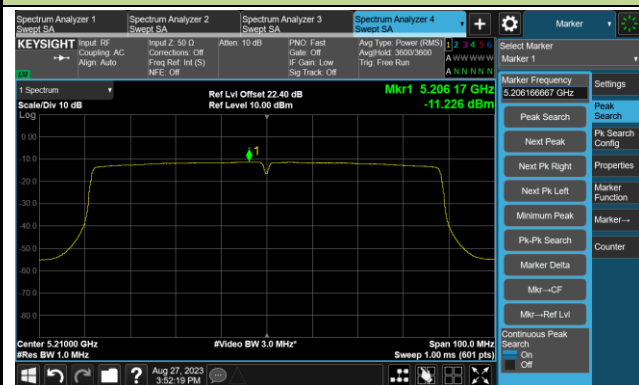

Channel 102 (5510MHz)

Channel 110 (5550MHz)

802.11ac-VHT40 Power Spectral Density- Ant 2

Channel 134 (5670MHz)

Channel 142(5710MHz)

Channel 151 (5755MHz)

Channel 159 (5795MHz)

802.11ac-VHT80 Power Spectral Density- Ant 2

Channel 42 (5210MHz)

Channel 58 (5290MHz)

Channel 106 (5530MHz)

Channel 122 (5610MHz)

Channel 138 (5690MHz)

Channel 155 (5775MHz)

802.11ac-VHT160 Power Spectral Density - Ant 2

Channel 50 (5250MHz)