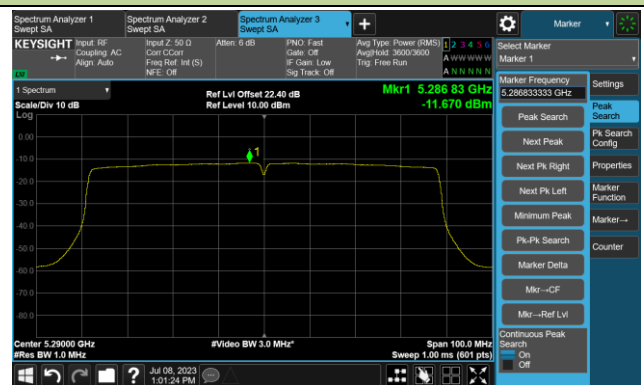

Channel 102 (5510MHz)

Channel 110 (5550MHz)

802.11ac-VHT40 Power Spectral Density- Ant 2

Channel 134 (5670MHz)

Channel 142(5710MHz)

Channel 151 (5755MHz)

Channel 159 (5795MHz)

802.11ac-VHT80 Power Spectral Density- Ant 2

Channel 42 (5210MHz)

Channel 58 (5290MHz)

Channel 106 (5530MHz)

Channel 122 (5610MHz)

Channel 138 (5690MHz)

Channel 155 (5775MHz)

802.11ac-VHT160 Power Spectral Density - Ant 2

Channel 50 (5250MHz)