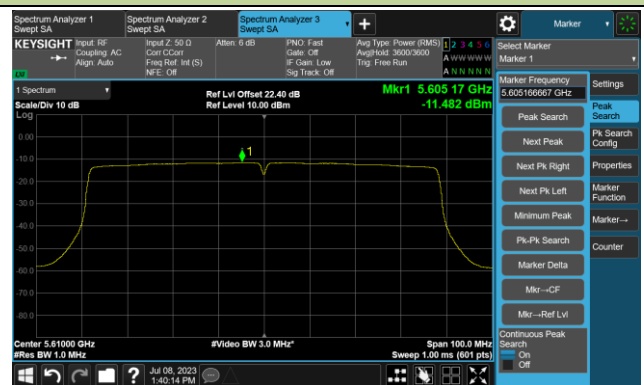

Channel 102 (5510MHz)

Channel 110 (5550MHz)

802.11ac-VHT40 Power Spectral Density- Ant 2

Channel 134 (5670MHz)

Channel 142(5710MHz)

Channel 151 (5755MHz)

Channel 159 (5795MHz)

802.11ac-VHT80 Power Spectral Density- Ant 2

Channel 42 (5210MHz)

Channel 58 (5290MHz)

Channel 106 (5530MHz)

Channel 122 (5610MHz)

Channel 138 (5690MHz)

Channel 155 (5775MHz)

802.11ac-VHT160 Power Spectral Density - Ant 2

Channel 50 (5250MHz)

Channel 114 (5570MHz)

802.11ax-HE20 Power Spectral Density- Ant 2

Channel 36 (5180MHz)

Channel 44 (5220MHz)

Channel 48 (5240MHz)

Channel 52 (5260MHz)

Channel 60 (5300MHz)

Channel 64 (5320MHz)