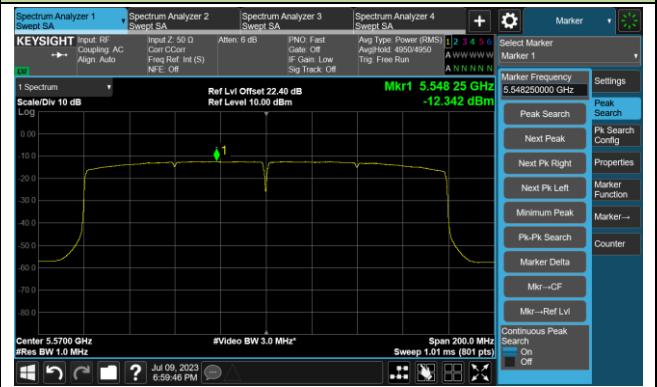

Channel 122 (5610MHz)

Channel 138 (5690MHz)

Channel 155 (5775MHz)

802.11ax-HE160 Power Spectral Density - Ant 1

Channel 50 (5250MHz)

Channel 114 (5570MHz)

802.11a Power Spectral Density- Ant 2

Channel 36 (5180MHz)

Channel 44 (5220MHz)

Channel 48 (5240MHz)

Channel 52 (5260MHz)

Channel 60 (5300MHz)

Channel 64 (5320MHz)

802.11ac-VHT20 Power Spectral Density- Ant 2

Channel 36 (5180MHz)

Channel 44 (5220MHz)