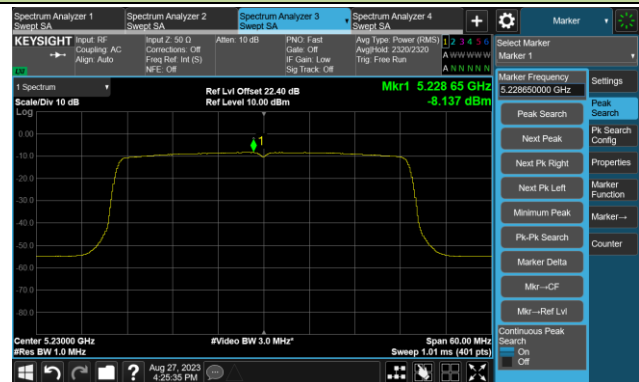

802.11ax-HE40 Power Spectral Density- Ant 1

Channel 38 (5190MHz)

Channel 46 (5230MHz)

Channel 54 (5270MHz)

Channel 62 (5310MHz)

Channel 102 (5510MHz)

Channel 110 (5550MHz)

802.11ax-HE40 Power Spectral Density- Ant 1

Channel 134 (5670MHz)

Channel 142(5710MHz)

Channel 151 (5755MHz)

Channel 159 (5795MHz)

802.11ax-HE80 Power Spectral Density- Ant 1

Channel 42 (5210MHz)

Channel 58 (5290MHz)

Channel 106 (5530MHz)