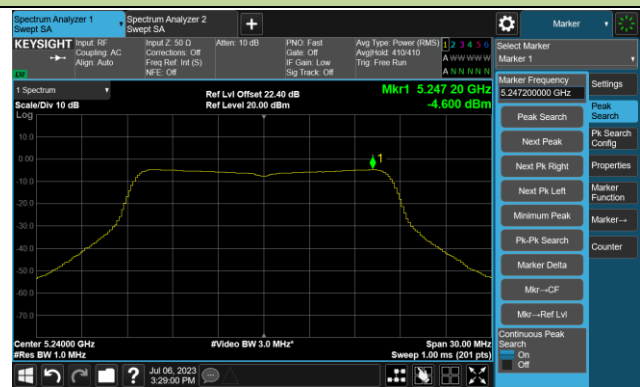

Channel 134 (5670MHz)

Channel 142(5710MHz)

Channel 151 (5755MHz)

Channel 159 (5795MHz)

802.11ax-HE80 Power Spectral Density- Ant 1

Channel 42 (5210MHz)

Channel 58 (5290MHz)

Channel 106 (5530MHz)

Channel 122 (5610MHz)

Channel 138 (5690MHz)

Channel 155 (5775MHz)

802.11ax-HE160 Power Spectral Density - Ant 1

Channel 50 (5250MHz)

Channel 114 (5570MHz)

802.11a Power Spectral Density- Ant 2

Channel 36 (5180MHz)

Channel 44 (5220MHz)

Channel 48 (5240MHz)

Channel 52 (5260MHz)

Channel 60 (5300MHz)

Channel 64 (5320MHz)

802.11ac-VHT20 Power Spectral Density- Ant 2

Channel 36 (5180MHz)

Channel 44 (5220MHz)