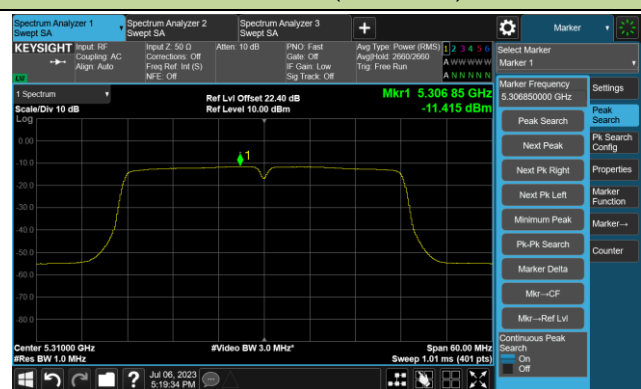

Channel 48 (5240MHz)

Channel 52 (5260MHz)

Channel 60 (5300MHz)

Channel 64 (5320MHz)

802.11ac-VHT20 Power Spectral Density- Ant 2

Channel 100 (5500MHz)

Channel 116 (5580MHz)

Channel 140 (5700MHz)

Channel 144(5720MHz)

Channel 149 (5745MHz)

Channel 157 (5785MHz)

802.11ac-VHT40 Power Spectral Density- Ant 2

Channel 38 (5190MHz)

Channel 46 (5230MHz)

Channel 54 (5270MHz)

Channel 62 (5310MHz)

Channel 102 (5510MHz)

Channel 110 (5550MHz)

802.11ac-VHT40 Power Spectral Density- Ant 2

Channel 134 (5670MHz)

Channel 142(5710MHz)

Channel 151 (5755MHz)

Channel 159 (5795MHz)

802.11ac-VHT80 Power Spectral Density- Ant 2