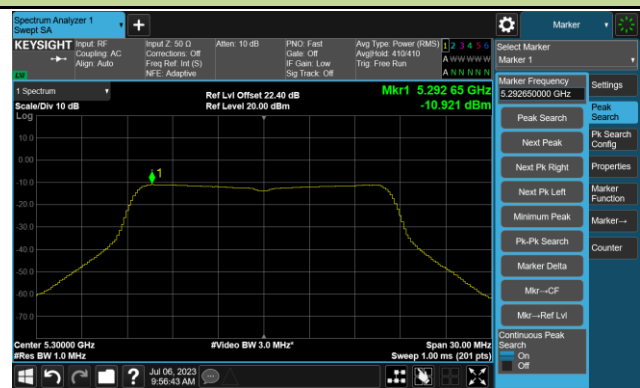

Channel 122 (5610MHz)

Channel 138 (5690MHz)

Channel 155 (5775MHz)

802.11ax-HE160 Power Spectral Density - Ant 1

Channel 50 (5250MHz)

Channel 114 (5570MHz)

802.11a Power Spectral Density- Ant 2

Channel 36 (5180MHz)

Channel 44 (5220MHz)

Channel 48 (5240MHz)

Channel 52 (5260MHz)

Channel 60 (5300MHz)

Channel 64 (5320MHz)

802.11ac-VHT20 Power Spectral Density- Ant 2

Channel 36 (5180MHz)

Channel 44 (5220MHz)

Channel 48 (5240MHz)

Channel 52 (5260MHz)

Channel 60 (5300MHz)

Channel 64 (5320MHz)

802.11ac-VHT20 Power Spectral Density- Ant 2

Channel 100 (5500MHz)

Channel 116 (5580MHz)

Channel 140 (5700MHz)