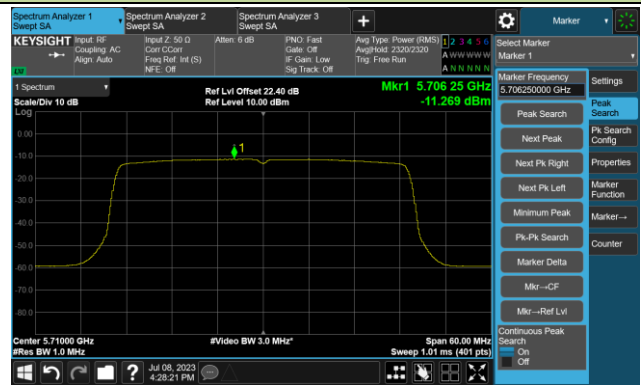

802.11ax-HE40 Power Spectral Density- Ant 1

Channel 38 (5190MHz)

Channel 46 (5230MHz)

Channel 54 (5270MHz)

Channel 62 (5310MHz)

Channel 102 (5510MHz)

Channel 110 (5550MHz)

802.11ax-HE40 Power Spectral Density- Ant 1

Channel 134 (5670MHz)

Channel 142(5710MHz)

Channel 151 (5755MHz)

Channel 159 (5795MHz)

802.11ax-HE80 Power Spectral Density- Ant 1

Channel 42 (5210MHz)

Channel 58 (5290MHz)

Channel 106 (5530MHz)