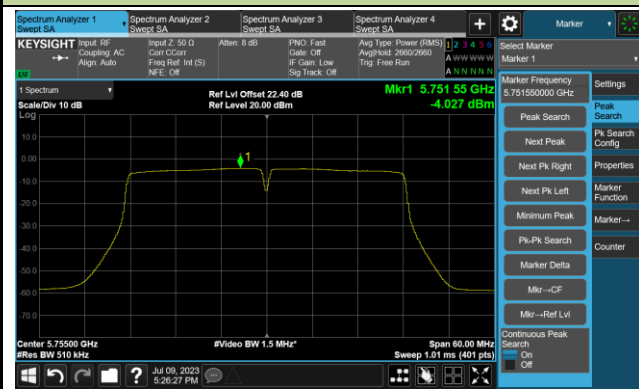

Channel 102 (5510MHz)

Channel 110 (5550MHz)

802.11ac-VHT40 Power Spectral Density- Ant 2

Channel 134 (5670MHz)

Channel 142(5710MHz)

Channel 151 (5755MHz)

Channel 159 (5795MHz)

802.11ac-VHT80 Power Spectral Density- Ant 2

Channel 42 (5210MHz)

Channel 58 (5290MHz)

Channel 106 (5530MHz)

Channel 122 (5610MHz)

Channel 138 (5690MHz)

Channel 155 (5775MHz)

802.11ac-VHT160 Power Spectral Density - Ant 2

Channel 50 (5250MHz)