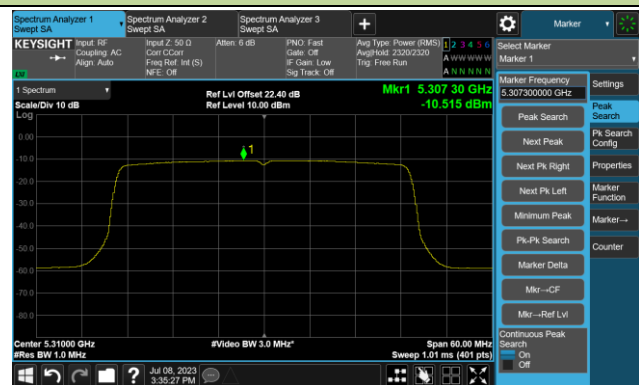

802.11ax-HE40 Power Spectral Density- Ant 1

Channel 38 (5190MHz)

Channel 46 (5230MHz)

Channel 54 (5270MHz)

Channel 62 (5310MHz)

Channel 102 (5510MHz)

Channel 110 (5550MHz)

802.11ax-HE40 Power Spectral Density- Ant 1

Channel 134 (5670MHz)

Channel 142(5710MHz)

Channel 151 (5755MHz)

Channel 159 (5795MHz)

802.11ax-HE80 Power Spectral Density- Ant 1

Channel 42 (5210MHz)

Channel 58 (5290MHz)

Channel 106 (5530MHz)