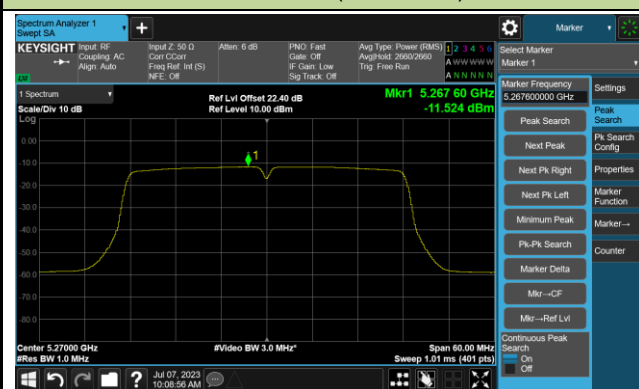

Channel 144(5720MHz)

Channel 149 (5745MHz)

Channel 157 (5785MHz)

802.11ac-VHT40 Power Spectral Density- Ant 2

Channel 38 (5190MHz)

Channel 46 (5230MHz)

Channel 54 (5270MHz)

Channel 62 (5310MHz)

Channel 102 (5510MHz)

Channel 110 (5550MHz)

802.11ac-VHT40 Power Spectral Density- Ant 2

Channel 134 (5670MHz)

Channel 142(5710MHz)

Channel 151 (5755MHz)

Channel 159 (5795MHz)

802.11ac-VHT80 Power Spectral Density- Ant 2