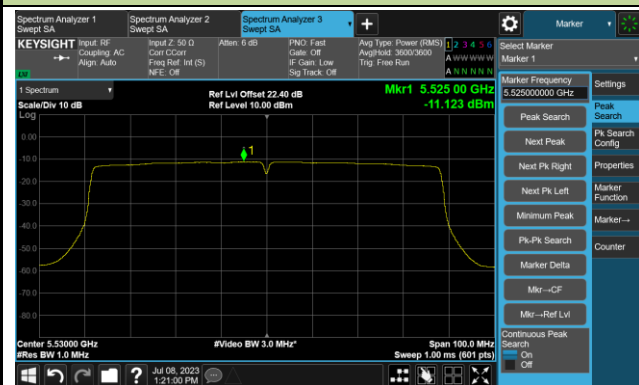

Channel 102 (5510MHz)

Channel 110 (5550MHz)

802.11ac-VHT40 Power Spectral Density- Ant 2

Channel 134 (5670MHz)

Channel 142(5710MHz)

Channel 151 (5755MHz)

Channel 159 (5795MHz)

802.11ac-VHT80 Power Spectral Density- Ant 2

Channel 42 (5210MHz)

Channel 58 (5290MHz)

Channel 106 (5530MHz)

Channel 122 (5610MHz)

Channel 138 (5690MHz)

Channel 155 (5775MHz)

802.11ac-VHT160 Power Spectral Density - Ant 2

Channel 50 (5250MHz)