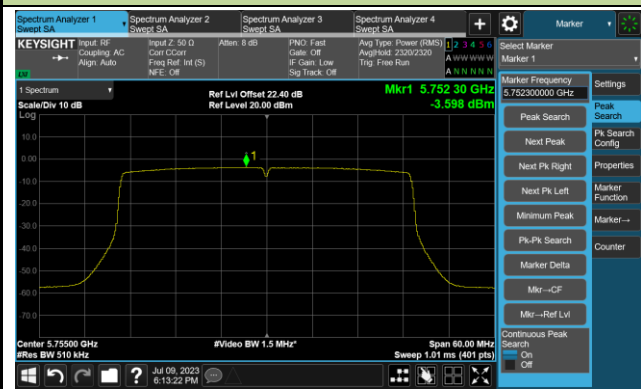

802.11ax-HE40 Power Spectral Density- Ant 1

Channel 38 (5190MHz)

Channel 46 (5230MHz)

Channel 54 (5270MHz)

Channel 62 (5310MHz)

Channel 102 (5510MHz)

Channel 110 (5550MHz)

802.11ax-HE40 Power Spectral Density- Ant 1

Channel 134 (5670MHz)

Channel 142(5710MHz)

Channel 151 (5755MHz)

Channel 159 (5795MHz)

802.11ax-HE80 Power Spectral Density- Ant 1

Channel 42 (5210MHz)

Channel 58 (5290MHz)

Channel 106 (5530MHz)