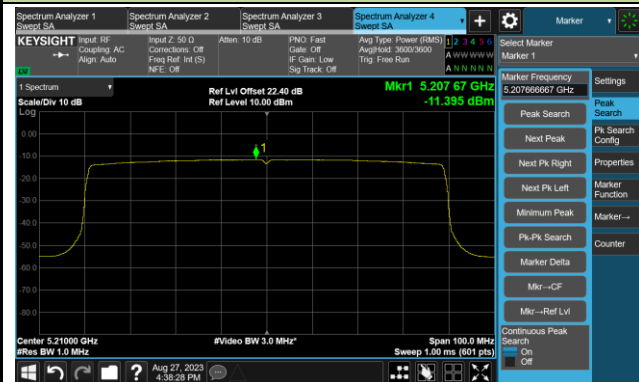

Channel 134 (5670MHz)

Channel 142(5710MHz)

Channel 151 (5755MHz)

Channel 159 (5795MHz)

802.11ax-HE80 Power Spectral Density- Ant 1

Channel 42 (5210MHz)

Channel 58 (5290MHz)

Channel 106 (5530MHz)

Channel 122 (5610MHz)

Channel 138 (5690MHz)

Channel 155 (5775MHz)

802.11ax-HE160 Power Spectral Density - Ant 1

Channel 50 (5250MHz)

Channel 114 (5570MHz)

802.11a Power Spectral Density- Ant 2

Channel 36 (5180MHz)