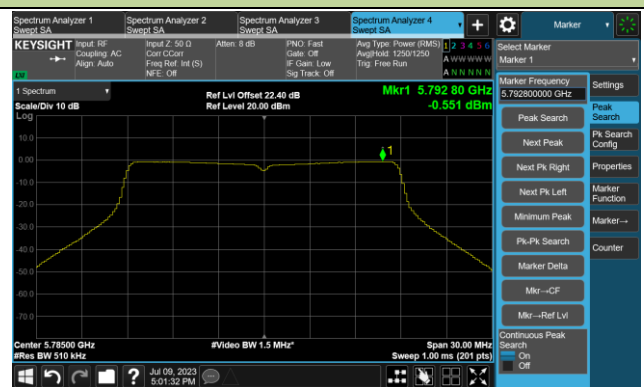

Channel 44 (5220MHz)

Channel 48 (5240MHz)

Channel 52 (5260MHz)

Channel 60 (5300MHz)

Channel 64 (5320MHz)

802.11ac-VHT20 Power Spectral Density- Ant 2

Channel 36 (5180MHz)

Channel 44 (5220MHz)

Channel 48 (5240MHz)

Channel 52 (5260MHz)

Channel 60 (5300MHz)

Channel 64 (5320MHz)

802.11ac-VHT20 Power Spectral Density- Ant 2

Channel 100 (5500MHz)

Channel 116 (5580MHz)

Channel 140 (5700MHz)

Channel 144(5720MHz)

Channel 149 (5745MHz)

Channel 157 (5785MHz)

802.11ac-VHT40 Power Spectral Density- Ant 2

Channel 38 (5190MHz)

Channel 46 (5230MHz)

Channel 54 (5270MHz)

Channel 62 (5310MHz)