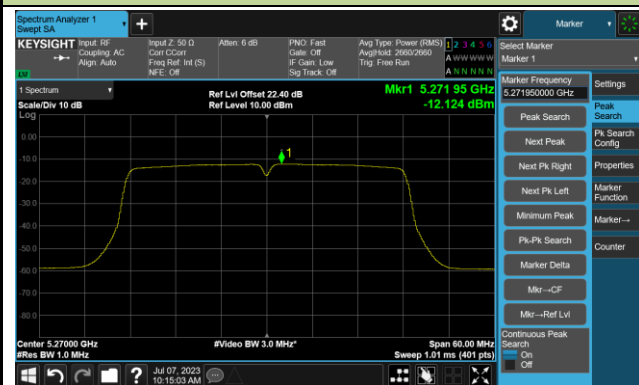

Channel 140 (5700MHz)

Channel 144(5720MHz)

Channel 149 (5745MHz)

Channel 157 (5785MHz)

802.11ac-VHT20 Power Spectral Density- Ant 1

Channel 165 (5825MHz)

802.11ac-VHT40 Power Spectral Density- Ant 1

Channel 38 (5190MHz)

Channel 46 (5230MHz)

Channel 54 (5270MHz)

Channel 62 (5310MHz)

Channel 102 (5510MHz)

Channel 110 (5550MHz)

802.11ac-VHT40 Power Spectral Density- Ant 1

Channel 134 (5670MHz)

Channel 142(5710MHz)