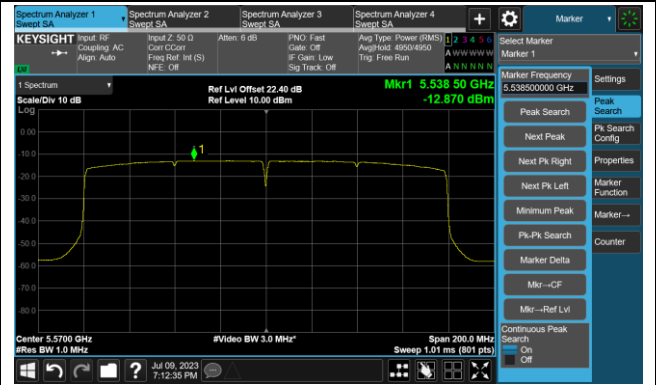

Channel 106 (5530MHz)

Channel 122 (5610MHz)

Channel 138 (5690MHz)

Channel 155 (5775MHz)

802.11ax-HE160 Power Spectral Density - Ant 0

Channel 50 (5250MHz)

Channel 114 (5570MHz)

802.11a Power Spectral Density- Ant 1

Channel 36 (5180MHz)

Channel 44 (5220MHz)

Channel 48 (5240MHz)

Channel 52 (5260MHz)

Channel 60 (5300MHz)

Channel 64 (5320MHz)

802.11ac-VHT20 Power Spectral Density- Ant 1

Channel 36 (5180MHz)