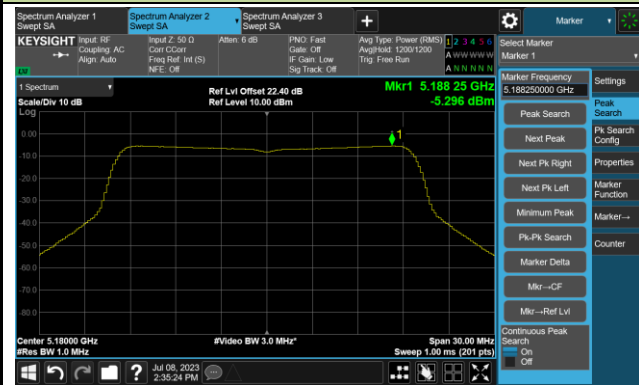

Channel 155 (5775MHz)

802.11ac-VHT160 Power Spectral Density - Ant 1

Channel 50 (5250MHz)

Channel 114 (5570MHz)

802.11ax-HE20 Power Spectral Density- Ant 1

Channel 36 (5180MHz)

Channel 44 (5220MHz)

Channel 48 (5240MHz)

Channel 52 (5260MHz)

Channel 60 (5300MHz)

Channel 64 (5320MHz)

802.11ax-HE20 Power Spectral Density- Ant 1

Channel 100 (5500MHz)

Channel 116 (5580MHz)

Channel 140 (5700MHz)

Channel 144(5720MHz)