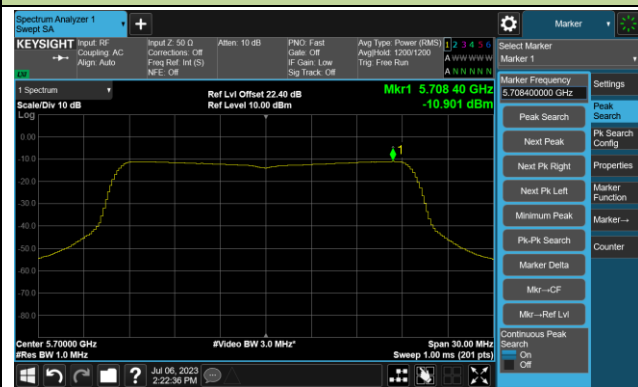

Channel 155 (5775MHz)

802.11ac-VHT160 Power Spectral Density - Ant 1

Channel 50 (5250MHz)

Channel 114 (5570MHz)

802.11ax-HE20 Power Spectral Density- Ant 1

Channel 36 (5180MHz)

Channel 44 (5220MHz)

Channel 48 (5240MHz)

Channel 52 (5260MHz)

Channel 60 (5300MHz)

Channel 64 (5320MHz)

802.11ax-HE20 Power Spectral Density- Ant 1

Channel 100 (5500MHz)

Channel 116 (5580MHz)

Channel 140 (5700MHz)

Channel 144(5720MHz)

Channel 149 (5745MHz)

Channel 157 (5785MHz)