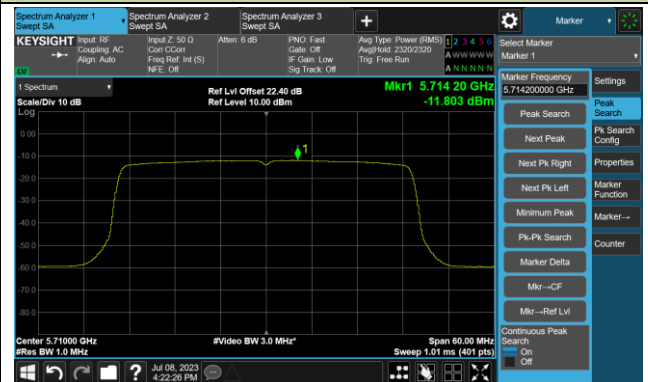

802.11ax-HE40 Power Spectral Density- Ant 0

Channel 134 (5670MHz)

Channel 142(5710MHz)

Channel 151 (5755MHz)

Channel 159 (5795MHz)

802.11ax-HE80 Power Spectral Density- Ant 0

Channel 42 (5210MHz)

Channel 58 (5290MHz)

Channel 106 (5530MHz)

Channel 122 (5610MHz)

Channel 138 (5690MHz)

Channel 155 (5775MHz)

802.11ax-HE160 Power Spectral Density - Ant 0

Channel 50 (5250MHz)

Channel 114 (5570MHz)

802.11a Power Spectral Density- Ant 1