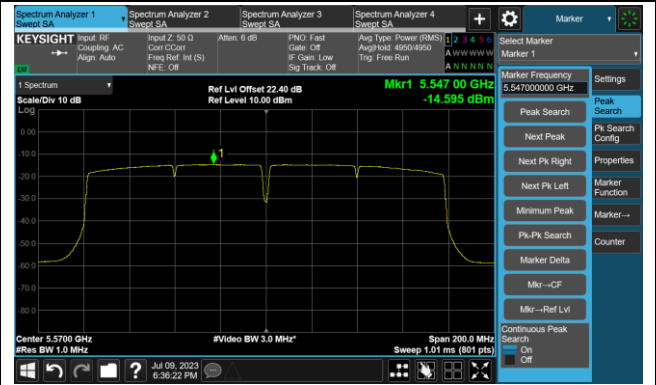

Channel 151 (5755MHz)

Channel 159 (5795MHz)

802.11ac-VHT80 Power Spectral Density- Ant 1

Channel 42 (5210MHz)

Channel 58 (5290MHz)

Channel 106 (5530MHz)

Channel 122 (5610MHz)

Channel 138 (5690MHz)

Channel 155 (5775MHz)

802.11ac-VHT160 Power Spectral Density - Ant 1

Channel 50 (5250MHz)

Channel 114 (5570MHz)

802.11ax-HE20 Power Spectral Density- Ant 1

Channel 36 (5180MHz)

Channel 44 (5220MHz)

Channel 48 (5240MHz)