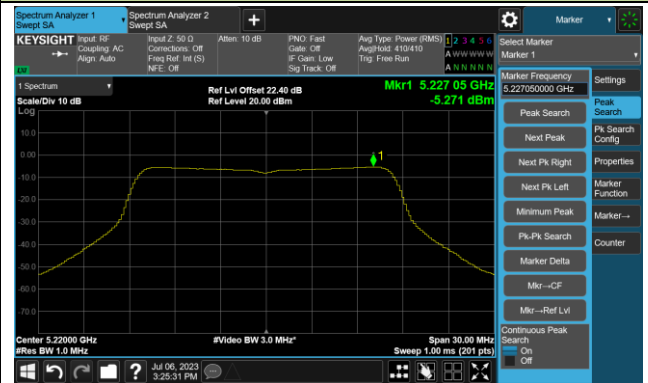

Channel 106 (5530MHz)

Channel 122 (5610MHz)

Channel 138 (5690MHz)

Channel 155 (5775MHz)

802.11ax-HE160 Power Spectral Density - Ant 0

Channel 50 (5250MHz)

Channel 114 (5570MHz)

802.11a Power Spectral Density- Ant 1

Channel 36 (5180MHz)

Channel 44 (5220MHz)

Channel 48 (5240MHz)

Channel 52 (5260MHz)

Channel 60 (5300MHz)

Channel 64 (5320MHz)

802.11ac-VHT20 Power Spectral Density- Ant 1

Channel 36 (5180MHz)