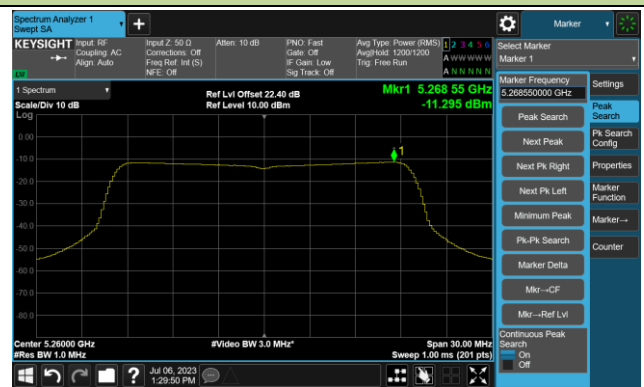

Channel 151 (5755MHz)

Channel 159 (5795MHz)

802.11ac-VHT80 Power Spectral Density- Ant 1

Channel 42 (5210MHz)

Channel 58 (5290MHz)

Channel 106 (5530MHz)

Channel 122 (5610MHz)

Channel 138 (5690MHz)

Channel 155 (5775MHz)

802.11ac-VHT160 Power Spectral Density - Ant 1

Channel 50 (5250MHz)

Channel 114 (5570MHz)

802.11ax-HE20 Power Spectral Density- Ant 1

Channel 36 (5180MHz)

Channel 44 (5220MHz)

Channel 48 (5240MHz)

Channel 52 (5260MHz)

Channel 60 (5300MHz)

Channel 64 (5320MHz)

802.11ax-HE20 Power Spectral Density- Ant 1

Channel 100 (5500MHz)

Channel 116 (5580MHz)

Channel 140 (5700MHz)

Channel 144(5720MHz)