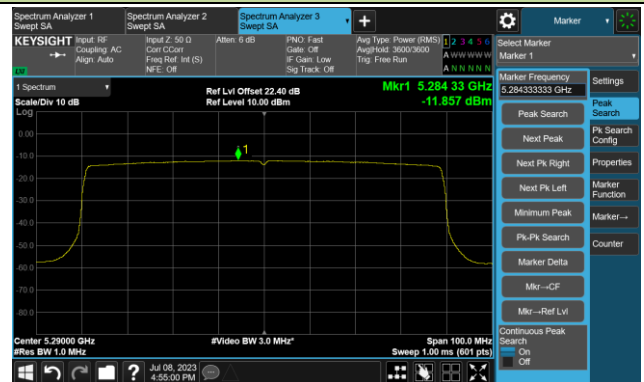

802.11ax-HE40 Power Spectral Density- Ant 0

Channel 134 (5670MHz)

Channel 142(5710MHz)

Channel 151 (5755MHz)

Channel 159 (5795MHz)

802.11ax-HE80 Power Spectral Density- Ant 0

Channel 42 (5210MHz)

Channel 58 (5290MHz)

Channel 106 (5530MHz)

Channel 122 (5610MHz)

Channel 138 (5690MHz)

Channel 155 (5775MHz)

802.11ax-HE160 Power Spectral Density - Ant 0

Channel 50 (5250MHz)

Channel 114 (5570MHz)

802.11a Power Spectral Density- Ant 1