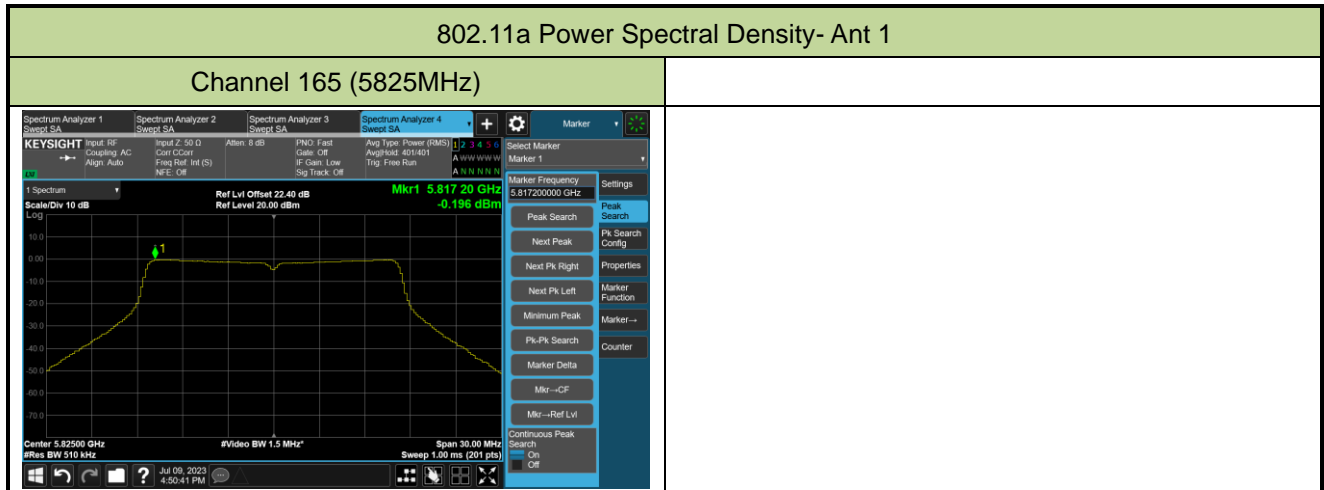

Channel 36 (5180MHz)

Channel 44 (5220MHz)

Channel 48 (5240MHz)

Channel 52 (5260MHz)

Channel 60 (5300MHz)

Channel 64 (5320MHz)

802.11ac-VHT20 Power Spectral Density- Ant 1

Channel 36 (5180MHz)