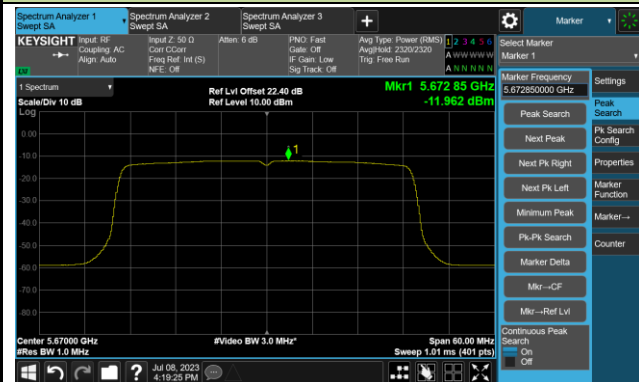

802.11ax-HE40 Power Spectral Density- Ant 0

Channel 134 (5670MHz)

Channel 142(5710MHz)

Channel 151 (5755MHz)

Channel 159 (5795MHz)

802.11ax-HE80 Power Spectral Density- Ant 0

Channel 42 (5210MHz)

Channel 58 (5290MHz)

Channel 106 (5530MHz)

Channel 122 (5610MHz)

Channel 138 (5690MHz)

Channel 155 (5775MHz)

802.11ax-HE160 Power Spectral Density - Ant 0

Channel 50 (5250MHz)

Channel 114 (5570MHz)

802.11a Power Spectral Density- Ant 1