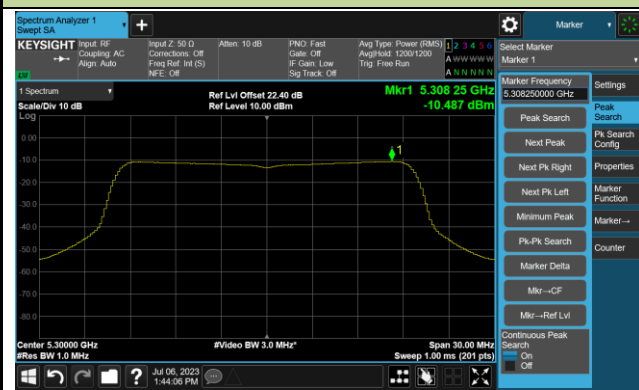

Channel 151 (5755MHz)

Channel 159 (5795MHz)

802.11ac-VHT80 Power Spectral Density- Ant 1

Channel 42 (5210MHz)

Channel 58 (5290MHz)

Channel 106 (5530MHz)

Channel 122 (5610MHz)

Channel 138 (5690MHz)

Channel 155 (5775MHz)

802.11ac-VHT160 Power Spectral Density - Ant 1

Channel 50 (5250MHz)

Channel 114 (5570MHz)

802.11ax-HE20 Power Spectral Density- Ant 1

Channel 36 (5180MHz)

Channel 44 (5220MHz)

Channel 48 (5240MHz)

Channel 52 (5260MHz)

Channel 60 (5300MHz)

Channel 64 (5320MHz)

802.11ax-HE20 Power Spectral Density- Ant 1

Channel 100 (5500MHz)

Channel 116 (5580MHz)

Channel 140 (5700MHz)

Channel 144(5720MHz)