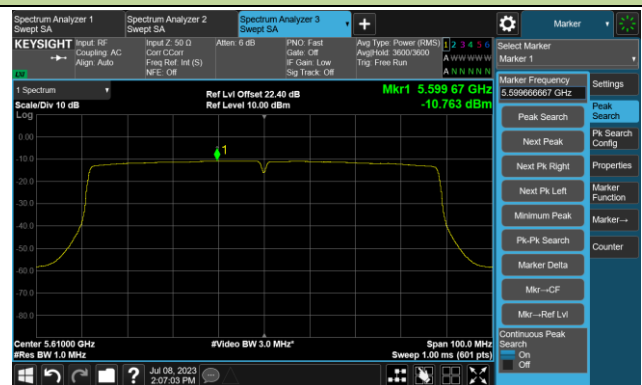

Channel 151 (5755MHz)

Channel 159 (5795MHz)

802.11ac-VHT80 Power Spectral Density- Ant 1

Channel 42 (5210MHz)

Channel 58 (5290MHz)

Channel 106 (5530MHz)

Channel 122 (5610MHz)

Channel 138 (5690MHz)

Channel 155 (5775MHz)

802.11ac-VHT160 Power Spectral Density - Ant 1

Channel 50 (5250MHz)

Channel 114 (5570MHz)

802.11ax-HE20 Power Spectral Density- Ant 1

Channel 36 (5180MHz)

Channel 44 (5220MHz)

Channel 48 (5240MHz)