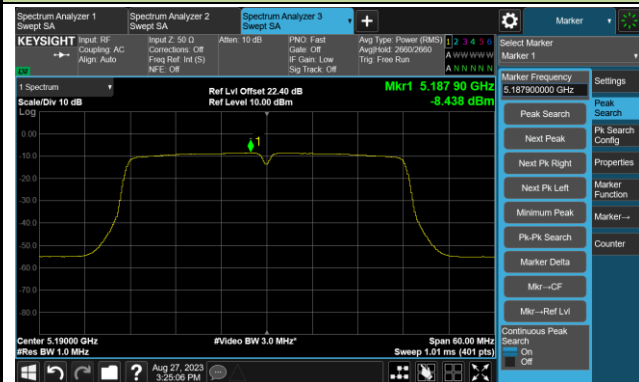

Channel 140 (5700MHz)

Channel 144(5720MHz)

Channel 149 (5745MHz)

Channel 157 (5785MHz)

802.11ac-VHT20 Power Spectral Density- Ant 1

Channel 165 (5825MHz)

802.11ac-VHT40 Power Spectral Density- Ant 1

Channel 38 (5190MHz)

Channel 46 (5230MHz)

Channel 54 (5270MHz)

Channel 62 (5310MHz)

Channel 102 (5510MHz)

Channel 110 (5550MHz)

802.11ac-VHT40 Power Spectral Density- Ant 1

Channel 134 (5670MHz)

Channel 142(5710MHz)