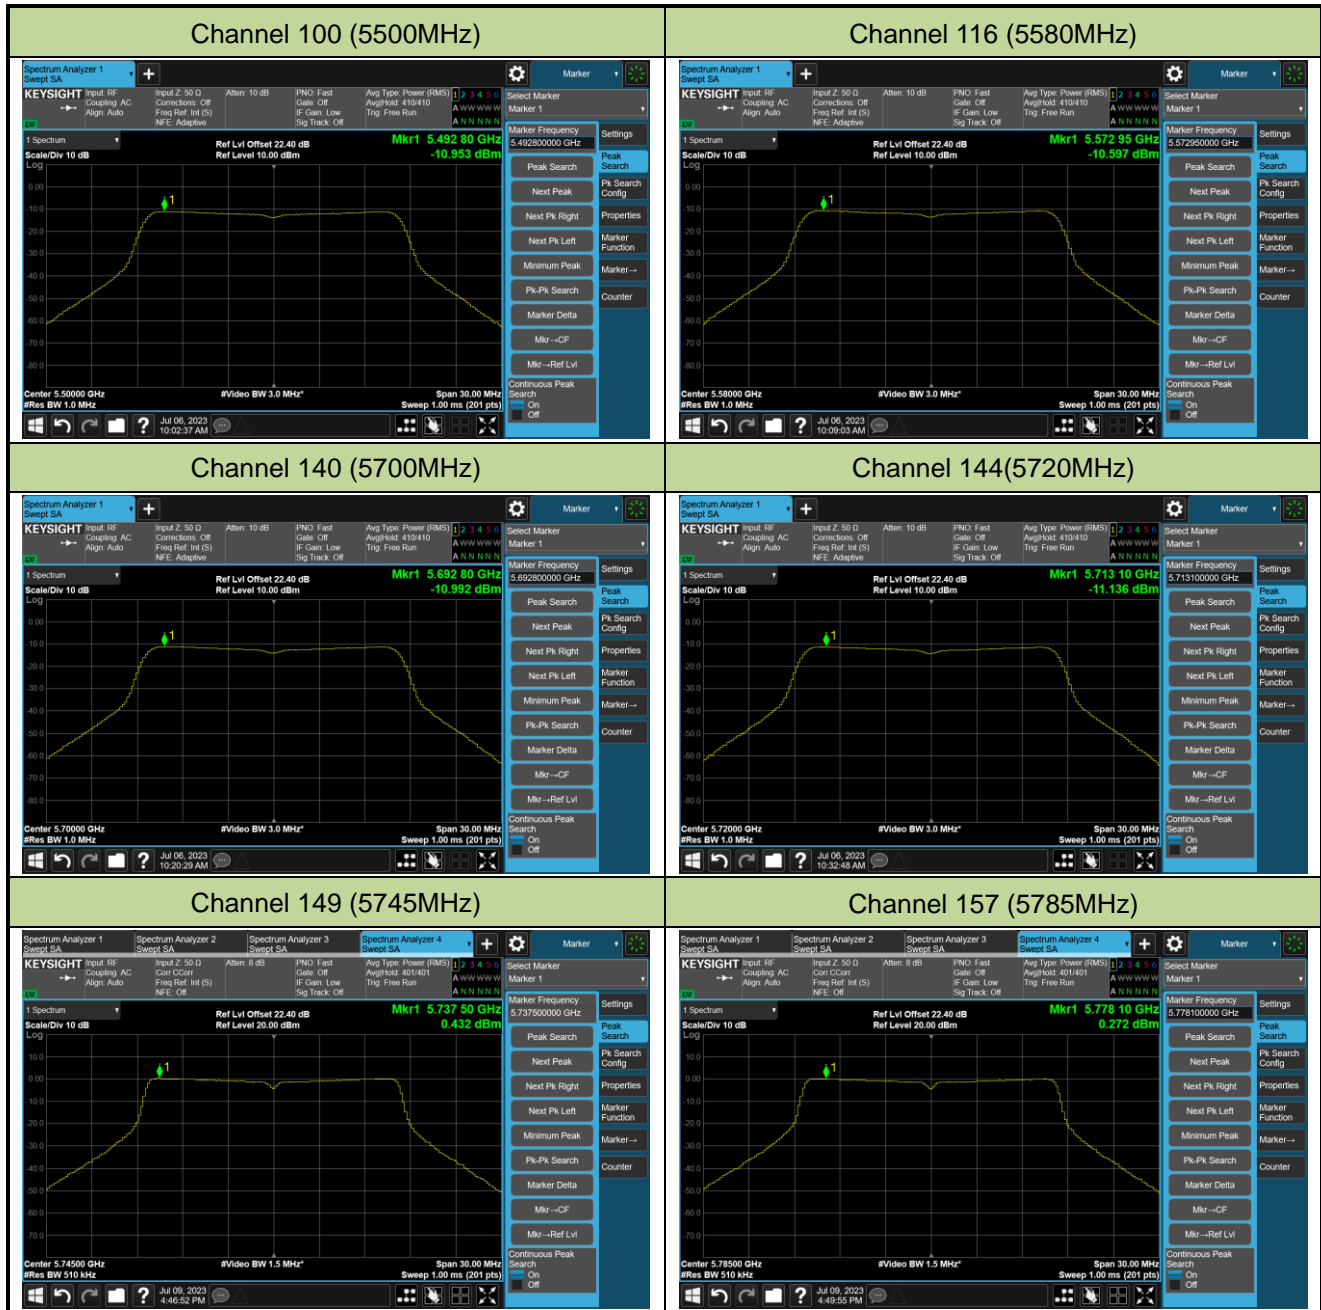

Channel 106 (5530MHz)

Channel 122 (5610MHz)

Channel 138 (5690MHz)

Channel 155 (5775MHz)

802.11ax-HE160 Power Spectral Density - Ant 0

Channel 50 (5250MHz)

Channel 114 (5570MHz)

802.11a Power Spectral Density- Ant 1

Channel 36 (5180MHz)

Channel 44 (5220MHz)

Channel 48 (5240MHz)

Channel 52 (5260MHz)

Channel 60 (5300MHz)

Channel 64 (5320MHz)

802.11ac-VHT20 Power Spectral Density- Ant 1

Channel 36 (5180MHz)

Channel 44 (5220MHz)

Channel 48 (5240MHz)

Channel 52 (5260MHz)

Channel 60 (5300MHz)

Channel 64 (5320MHz)

802.11ac-VHT20 Power Spectral Density- Ant 1

Channel 100 (5500MHz)

Channel 116 (5580MHz)

Channel 140 (5700MHz)

Channel 144(5720MHz)

Channel 149 (5745MHz)

Channel 157 (5785MHz)

802.11ac-VHT20 Power Spectral Density- Ant 1

Channel 165 (5825MHz)

802.11ac-VHT40 Power Spectral Density- Ant 1

Channel 38 (5190MHz)