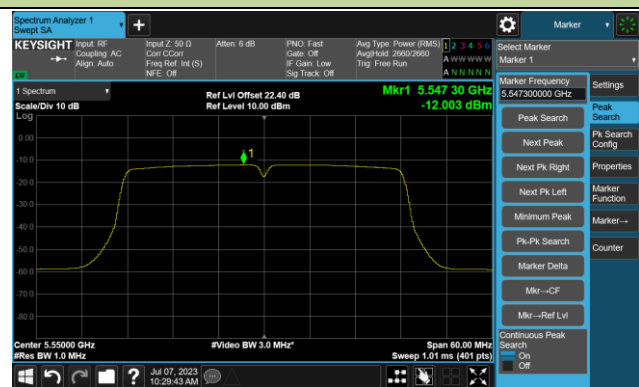

Channel 140 (5700MHz)

Channel 144(5720MHz)

Channel 149 (5745MHz)

Channel 157 (5785MHz)

802.11ac-VHT20 Power Spectral Density- Ant 1

Channel 165 (5825MHz)

802.11ac-VHT40 Power Spectral Density- Ant 1

Channel 38 (5190MHz)

Channel 46 (5230MHz)

Channel 54 (5270MHz)

Channel 62 (5310MHz)

Channel 102 (5510MHz)

Channel 110 (5550MHz)

802.11ac-VHT40 Power Spectral Density- Ant 1

Channel 134 (5670MHz)

Channel 142(5710MHz)

Channel 151 (5755MHz)

Channel 159 (5795MHz)

802.11ac-VHT80 Power Spectral Density- Ant 1

Channel 42 (5210MHz)

Channel 58 (5290MHz)

Channel 106 (5530MHz)

Channel 122 (5610MHz)

Channel 138 (5690MHz)