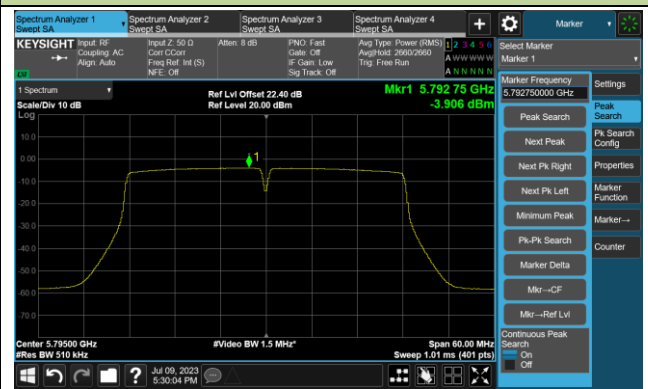

Channel 140 (5700MHz)

Channel 144(5720MHz)

Channel 149 (5745MHz)

Channel 157 (5785MHz)

802.11ac-VHT20 Power Spectral Density- Ant 1

Channel 165 (5825MHz)

802.11ac-VHT40 Power Spectral Density- Ant 1

Channel 38 (5190MHz)

Channel 46 (5230MHz)

Channel 54 (5270MHz)

Channel 62 (5310MHz)

Channel 102 (5510MHz)

Channel 110 (5550MHz)

802.11ac-VHT40 Power Spectral Density- Ant 1

Channel 134 (5670MHz)

Channel 142(5710MHz)

Channel 151 (5755MHz)

Channel 159 (5795MHz)

802.11ac-VHT80 Power Spectral Density- Ant 1

Channel 42 (5210MHz)

Channel 58 (5290MHz)

Channel 106 (5530MHz)

Channel 122 (5610MHz)

Channel 138 (5690MHz)