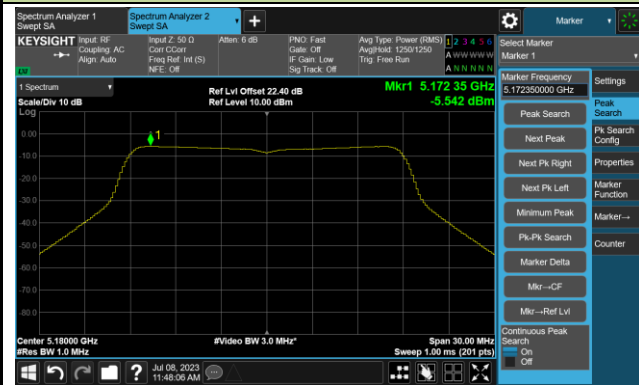

Channel 106 (5530MHz)

Channel 122 (5610MHz)

Channel 138 (5690MHz)

Channel 155 (5775MHz)

802.11ax-HE160 Power Spectral Density - Ant 0

Channel 50 (5250MHz)

Channel 114 (5570MHz)

802.11a Power Spectral Density- Ant 1

Channel 36 (5180MHz)

Channel 44 (5220MHz)

Channel 48 (5240MHz)

Channel 52 (5260MHz)

Channel 60 (5300MHz)

Channel 64 (5320MHz)

802.11ac-VHT20 Power Spectral Density- Ant 1

Channel 36 (5180MHz)

Channel 44 (5220MHz)

Channel 48 (5240MHz)

Channel 52 (5260MHz)

Channel 60 (5300MHz)

Channel 64 (5320MHz)

802.11ac-VHT20 Power Spectral Density- Ant 1

Channel 100 (5500MHz)

Channel 116 (5580MHz)