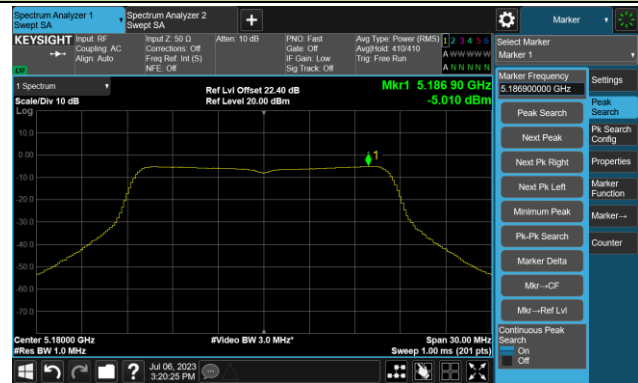

Channel 106 (5530MHz)

Channel 122 (5610MHz)

Channel 138 (5690MHz)

Channel 155 (5775MHz)

802.11ax-HE160 Power Spectral Density - Ant 0

Channel 50 (5250MHz)

Channel 114 (5570MHz)

802.11a Power Spectral Density- Ant 1

Channel 36 (5180MHz)

Channel 44 (5220MHz)

Channel 48 (5240MHz)

Channel 52 (5260MHz)

Channel 60 (5300MHz)

Channel 64 (5320MHz)

802.11ac-VHT20 Power Spectral Density- Ant 1

Channel 36 (5180MHz)