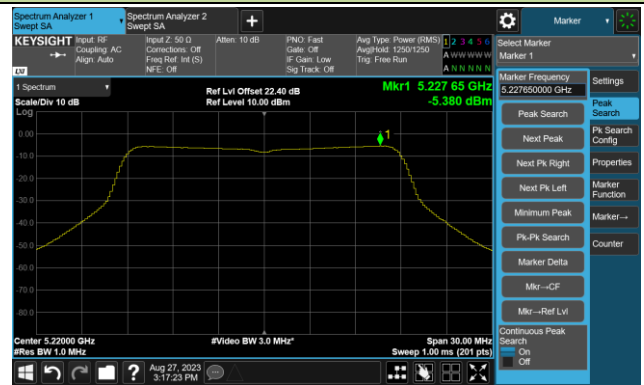

Channel 106 (5530MHz)

Channel 122 (5610MHz)

Channel 138 (5690MHz)

Channel 155 (5775MHz)

802.11ax-HE160 Power Spectral Density - Ant 0

Channel 50 (5250MHz)

Channel 114 (5570MHz)

802.11a Power Spectral Density- Ant 1

Channel 36 (5180MHz)

Channel 44 (5220MHz)

Channel 48 (5240MHz)

Channel 52 (5260MHz)

Channel 60 (5300MHz)

Channel 64 (5320MHz)

802.11ac-VHT20 Power Spectral Density- Ant 1

Channel 36 (5180MHz)

Channel 44 (5220MHz)

Channel 48 (5240MHz)

Channel 52 (5260MHz)

Channel 60 (5300MHz)

Channel 64 (5320MHz)

802.11ac-VHT20 Power Spectral Density- Ant 1

Channel 100 (5500MHz)

Channel 116 (5580MHz)