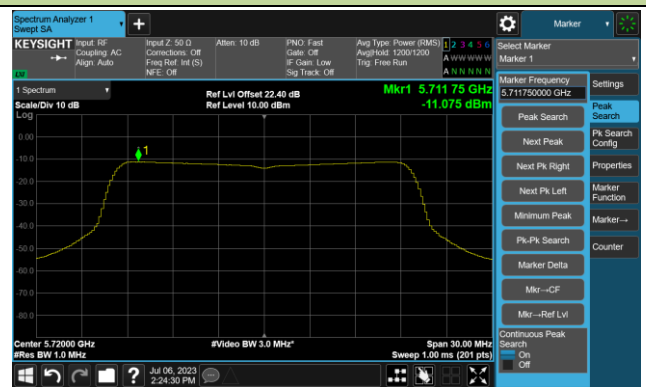

Channel 155 (5775MHz)

802.11ac-VHT160 Power Spectral Density - Ant 1

Channel 50 (5250MHz)

Channel 114 (5570MHz)

802.11ax-HE20 Power Spectral Density- Ant 1

Channel 36 (5180MHz)

Channel 44 (5220MHz)

Channel 48 (5240MHz)

Channel 52 (5260MHz)

Channel 60 (5300MHz)

Channel 64 (5320MHz)

802.11ax-HE20 Power Spectral Density- Ant 1

Channel 100 (5500MHz)

Channel 116 (5580MHz)

Channel 140 (5700MHz)

Channel 144(5720MHz)

Channel 149 (5745MHz)

Channel 157 (5785MHz)