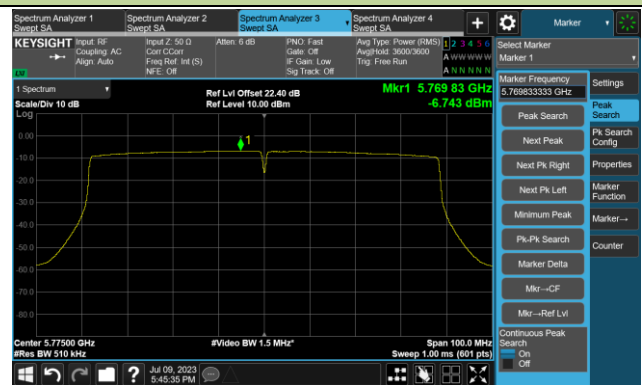

Channel 151 (5755MHz)

Channel 159 (5795MHz)

802.11ac-VHT80 Power Spectral Density- Ant 1

Channel 42 (5210MHz)

Channel 58 (5290MHz)

Channel 106 (5530MHz)

Channel 122 (5610MHz)

Channel 138 (5690MHz)

Channel 155 (5775MHz)

802.11ac-VHT160 Power Spectral Density - Ant 1

Channel 50 (5250MHz)

Channel 114 (5570MHz)

802.11ax-HE20 Power Spectral Density- Ant 1

Channel 36 (5180MHz)

Channel 44 (5220MHz)

Channel 48 (5240MHz)