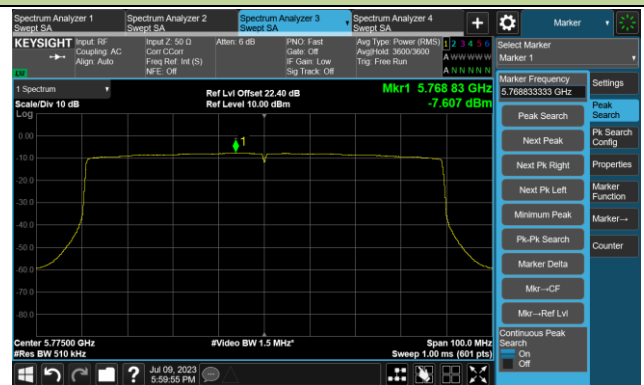

Channel 106 (5530MHz)

Channel 122 (5610MHz)

Channel 138 (5690MHz)

Channel 155 (5775MHz)

802.11ax-HE160 Power Spectral Density - Ant 0

Channel 50 (5250MHz)

Channel 114 (5570MHz)

802.11a Power Spectral Density- Ant 1

Channel 36 (5180MHz)

Channel 44 (5220MHz)

Channel 48 (5240MHz)

Channel 52 (5260MHz)

Channel 60 (5300MHz)

Channel 64 (5320MHz)

802.11ac-VHT20 Power Spectral Density- Ant 1

Channel 36 (5180MHz)