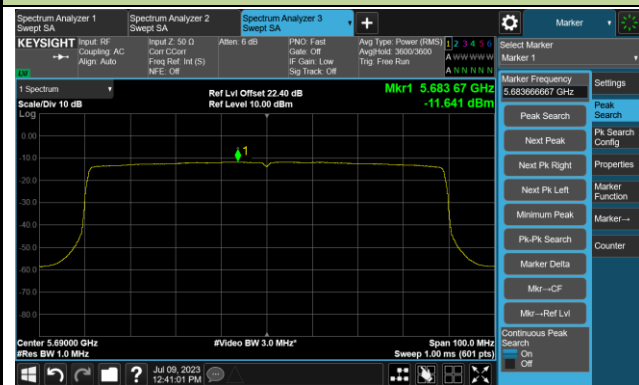

802.11ax-HE40 Power Spectral Density- Ant 0

Channel 134 (5670MHz)

Channel 142(5710MHz)

Channel 151 (5755MHz)

Channel 159 (5795MHz)

802.11ax-HE80 Power Spectral Density- Ant 0

Channel 42 (5210MHz)

Channel 58 (5290MHz)

Channel 106 (5530MHz)

Channel 122 (5610MHz)

Channel 138 (5690MHz)

Channel 155 (5775MHz)

802.11ax-HE160 Power Spectral Density - Ant 0

Channel 50 (5250MHz)

Channel 114 (5570MHz)

802.11a Power Spectral Density- Ant 1