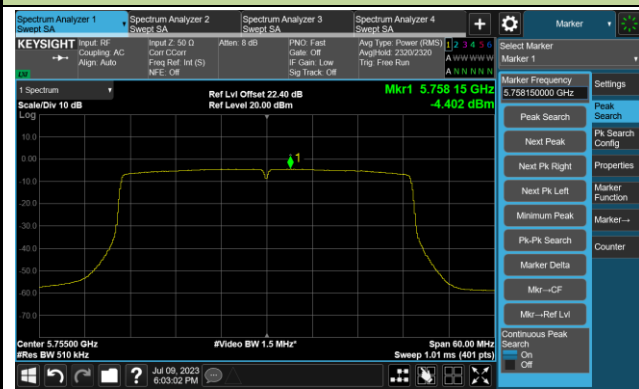

802.11ax-HE40 Power Spectral Density- Ant 0

Channel 134 (5670MHz)

Channel 142(5710MHz)

Channel 151 (5755MHz)

Channel 159 (5795MHz)

802.11ax-HE80 Power Spectral Density- Ant 0

Channel 42 (5210MHz)

Channel 58 (5290MHz)

Channel 106 (5530MHz)

Channel 122 (5610MHz)

Channel 138 (5690MHz)

Channel 155 (5775MHz)

802.11ax-HE160 Power Spectral Density - Ant 0

Channel 50 (5250MHz)

Channel 114 (5570MHz)

802.11a Power Spectral Density- Ant 1