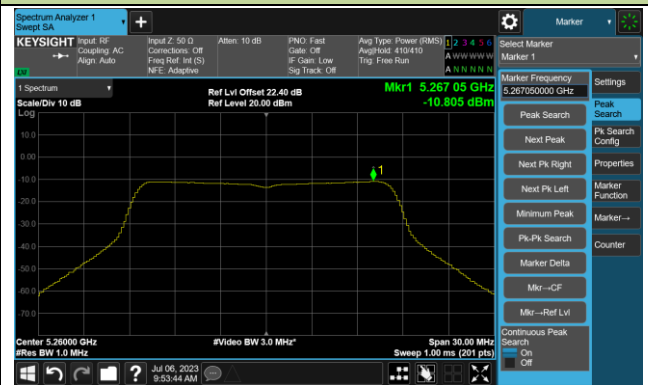

Channel 106 (5530MHz)

Channel 122 (5610MHz)

Channel 138 (5690MHz)

Channel 155 (5775MHz)

802.11ax-HE160 Power Spectral Density - Ant 0

Channel 50 (5250MHz)

Channel 114 (5570MHz)

802.11a Power Spectral Density- Ant 1

Channel 36 (5180MHz)

Channel 44 (5220MHz)

Channel 48 (5240MHz)

Channel 52 (5260MHz)

Channel 60 (5300MHz)

Channel 64 (5320MHz)

802.11ac-VHT20 Power Spectral Density- Ant 1

Channel 36 (5180MHz)

Channel 44 (5220MHz)

Channel 48 (5240MHz)

Channel 52 (5260MHz)

Channel 60 (5300MHz)

Channel 64 (5320MHz)

802.11ac-VHT20 Power Spectral Density- Ant 1

Channel 100 (5500MHz)

Channel 116 (5580MHz)