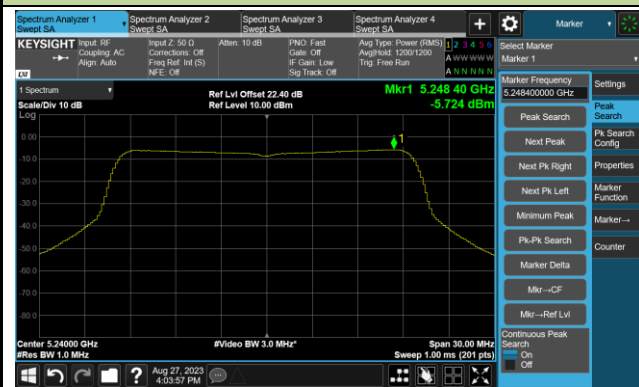

Channel 151 (5755MHz)

Channel 159 (5795MHz)

802.11ac-VHT80 Power Spectral Density- Ant 1

Channel 42 (5210MHz)

Channel 58 (5290MHz)

Channel 106 (5530MHz)

Channel 122 (5610MHz)

Channel 138 (5690MHz)

Channel 155 (5775MHz)

802.11ac-VHT160 Power Spectral Density - Ant 1

Channel 50 (5250MHz)

Channel 114 (5570MHz)

802.11ax-HE20 Power Spectral Density- Ant 1

Channel 36 (5180MHz)

Channel 44 (5220MHz)

Channel 48 (5240MHz)

Channel 52 (5260MHz)

Channel 60 (5300MHz)

Channel 64 (5320MHz)

802.11ax-HE20 Power Spectral Density- Ant 1

Channel 100 (5500MHz)

Channel 116 (5580MHz)

Channel 140 (5700MHz)

Channel 144(5720MHz)