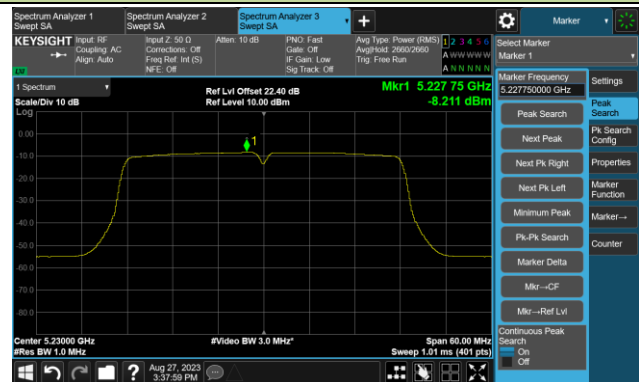

Channel 140 (5700MHz)

Channel 144(5720MHz)

Channel 149 (5745MHz)

Channel 157 (5785MHz)

802.11ac-VHT20 Power Spectral Density- Ant 1

Channel 165 (5825MHz)

802.11ac-VHT40 Power Spectral Density- Ant 1

Channel 38 (5190MHz)

Channel 46 (5230MHz)

Channel 54 (5270MHz)

Channel 62 (5310MHz)

Channel 102 (5510MHz)

Channel 110 (5550MHz)

802.11ac-VHT40 Power Spectral Density- Ant 1

Channel 134 (5670MHz)

Channel 142(5710MHz)