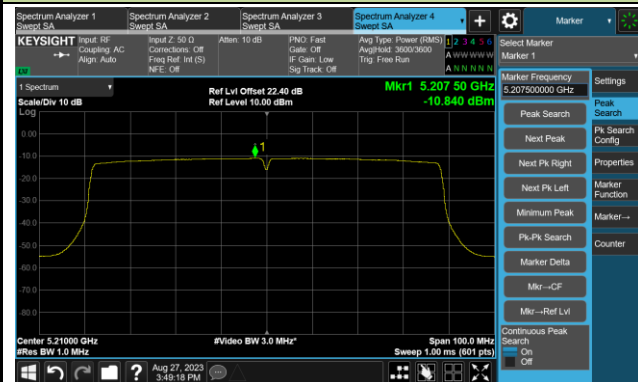

Channel 151 (5755MHz)

Channel 159 (5795MHz)

802.11ac-VHT80 Power Spectral Density- Ant 1

Channel 42 (5210MHz)

Channel 58 (5290MHz)

Channel 106 (5530MHz)

Channel 122 (5610MHz)

Channel 138 (5690MHz)

Channel 155 (5775MHz)

802.11ac-VHT160 Power Spectral Density - Ant 1

Channel 50 (5250MHz)

Channel 114 (5570MHz)

802.11ax-HE20 Power Spectral Density- Ant 1

Channel 36 (5180MHz)

Channel 44 (5220MHz)

Channel 48 (5240MHz)