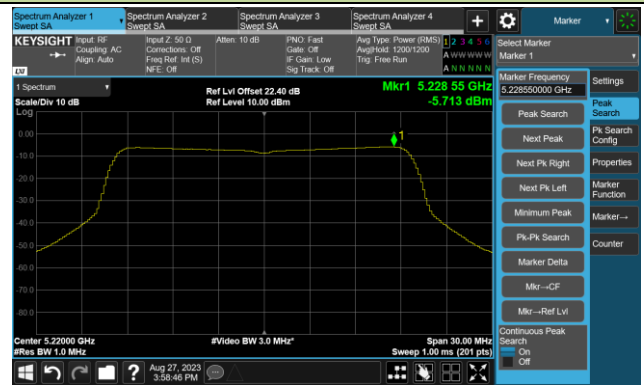

Channel 151 (5755MHz)

Channel 159 (5795MHz)

802.11ac-VHT80 Power Spectral Density- Ant 1

Channel 42 (5210MHz)

Channel 58 (5290MHz)

Channel 106 (5530MHz)

Channel 122 (5610MHz)

Channel 138 (5690MHz)

Channel 155 (5775MHz)

802.11ac-VHT160 Power Spectral Density - Ant 1

Channel 50 (5250MHz)

Channel 114 (5570MHz)

802.11ax-HE20 Power Spectral Density- Ant 1

Channel 36 (5180MHz)

Channel 44 (5220MHz)

Channel 48 (5240MHz)

Channel 52 (5260MHz)

Channel 60 (5300MHz)

Channel 64 (5320MHz)

802.11ax-HE20 Power Spectral Density- Ant 1

Channel 100 (5500MHz)

Channel 116 (5580MHz)

Channel 140 (5700MHz)

Channel 144(5720MHz)