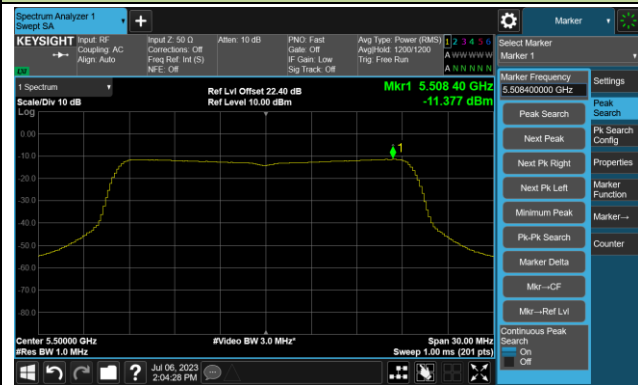

Channel 155 (5775MHz)

802.11ac-VHT160 Power Spectral Density - Ant 1

Channel 50 (5250MHz)

Channel 114 (5570MHz)

802.11ax-HE20 Power Spectral Density- Ant 1

Channel 36 (5180MHz)

Channel 44 (5220MHz)

Channel 48 (5240MHz)

Channel 52 (5260MHz)

Channel 60 (5300MHz)

Channel 64 (5320MHz)

802.11ax-HE20 Power Spectral Density- Ant 1

Channel 100 (5500MHz)

Channel 116 (5580MHz)

Channel 140 (5700MHz)

Channel 144(5720MHz)

Channel 149 (5745MHz)

Channel 157 (5785MHz)