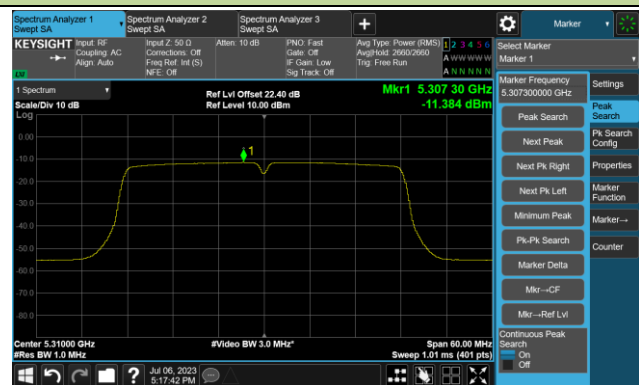

Channel 140 (5700MHz)

Channel 144(5720MHz)

Channel 149 (5745MHz)

Channel 157 (5785MHz)

802.11ac-VHT20 Power Spectral Density- Ant 1

Channel 165 (5825MHz)

802.11ac-VHT40 Power Spectral Density- Ant 1

Channel 38 (5190MHz)

Channel 46 (5230MHz)

Channel 54 (5270MHz)

Channel 62 (5310MHz)

Channel 102 (5510MHz)

Channel 110 (5550MHz)

802.11ac-VHT40 Power Spectral Density- Ant 1

Channel 134 (5670MHz)

Channel 142(5710MHz)