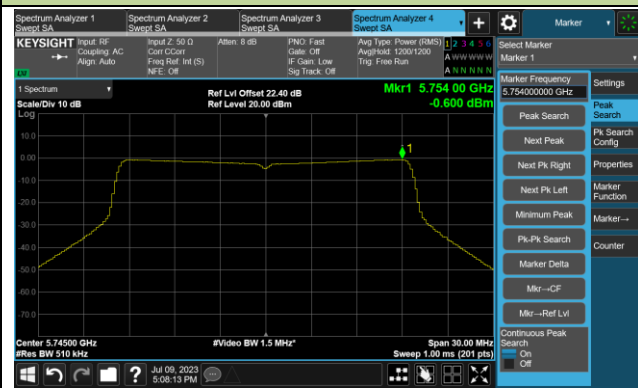

Channel 155 (5775MHz)

802.11ac-VHT160 Power Spectral Density - Ant 1

Channel 50 (5250MHz)

Channel 114 (5570MHz)

802.11ax-HE20 Power Spectral Density- Ant 1

Channel 36 (5180MHz)

Channel 44 (5220MHz)

Channel 48 (5240MHz)

Channel 52 (5260MHz)

Channel 60 (5300MHz)

Channel 64 (5320MHz)

802.11ax-HE20 Power Spectral Density- Ant 1

Channel 100 (5500MHz)

Channel 116 (5580MHz)

Channel 140 (5700MHz)

Channel 144(5720MHz)

Channel 149 (5745MHz)

Channel 157 (5785MHz)