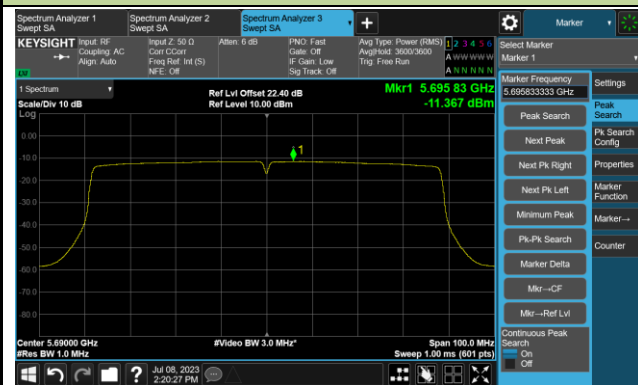

Channel 151 (5755MHz)

Channel 159 (5795MHz)

802.11ac-VHT80 Power Spectral Density- Ant 1

Channel 42 (5210MHz)

Channel 58 (5290MHz)

Channel 106 (5530MHz)

Channel 122 (5610MHz)

Channel 138 (5690MHz)

Channel 155 (5775MHz)

802.11ac-VHT160 Power Spectral Density - Ant 1

Channel 50 (5250MHz)

Channel 114 (5570MHz)

802.11ax-HE20 Power Spectral Density- Ant 1

Channel 36 (5180MHz)

Channel 44 (5220MHz)

Channel 48 (5240MHz)