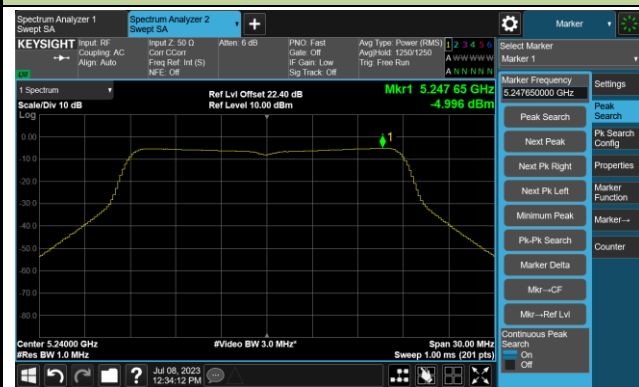

Channel 36 (5180MHz)

Channel 44 (5220MHz)

Channel 48 (5240MHz)

Channel 52 (5260MHz)

Channel 60 (5300MHz)

Channel 64 (5320MHz)

802.11ac-VHT20 Power Spectral Density- Ant 1

Channel 36 (5180MHz)

Channel 44 (5220MHz)

Channel 48 (5240MHz)

Channel 52 (5260MHz)

Channel 60 (5300MHz)

Channel 64 (5320MHz)

802.11ac-VHT20 Power Spectral Density- Ant 1

Channel 100 (5500MHz)

Channel 116 (5580MHz)