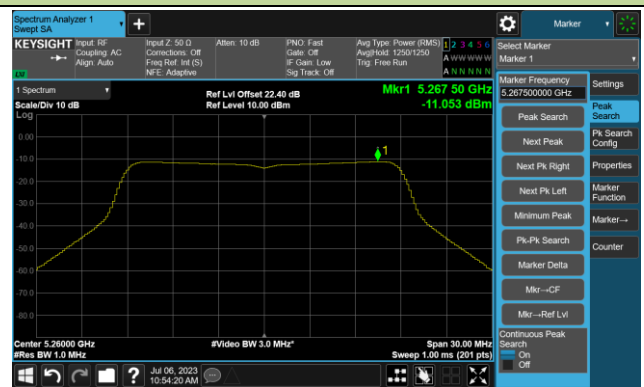

Channel 106 (5530MHz)

Channel 122 (5610MHz)

Channel 138 (5690MHz)

Channel 155 (5775MHz)

802.11ax-HE160 Power Spectral Density - Ant 0

Channel 50 (5250MHz)

Channel 114 (5570MHz)

802.11a Power Spectral Density- Ant 1

Channel 36 (5180MHz)

Channel 44 (5220MHz)

Channel 48 (5240MHz)

Channel 52 (5260MHz)

Channel 60 (5300MHz)

Channel 64 (5320MHz)

802.11ac-VHT20 Power Spectral Density- Ant 1

Channel 36 (5180MHz)

Channel 44 (5220MHz)

Channel 48 (5240MHz)

Channel 52 (5260MHz)

Channel 60 (5300MHz)

Channel 64 (5320MHz)

802.11ac-VHT20 Power Spectral Density- Ant 1

Channel 100 (5500MHz)

Channel 116 (5580MHz)