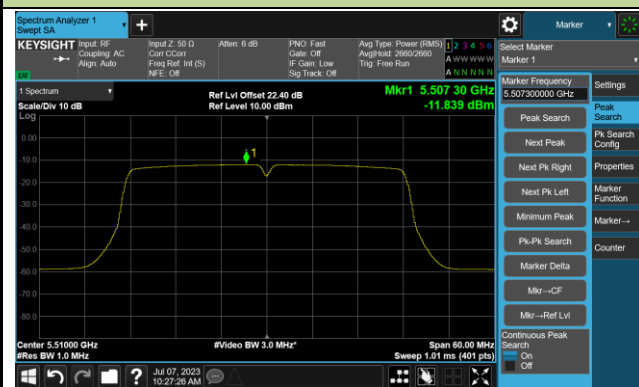

Channel 46 (5230MHz)

Channel 54 (5270MHz)

Channel 62 (5310MHz)

Channel 102 (5510MHz)

Channel 110 (5550MHz)

802.11ac-VHT40 Power Spectral Density- Ant 1

Channel 134 (5670MHz)

Channel 142(5710MHz)

Channel 151 (5755MHz)

Channel 159 (5795MHz)

802.11ac-VHT80 Power Spectral Density- Ant 1

Channel 42 (5210MHz)

Channel 58 (5290MHz)

Channel 106 (5530MHz)

Channel 122 (5610MHz)

Channel 138 (5690MHz)