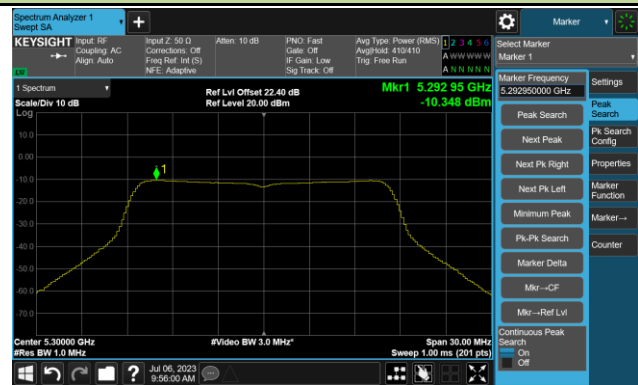

Channel 106 (5530MHz)

Channel 122 (5610MHz)

Channel 138 (5690MHz)

Channel 155 (5775MHz)

802.11ax-HE160 Power Spectral Density - Ant 0

Channel 50 (5250MHz)

Channel 114 (5570MHz)

802.11a Power Spectral Density- Ant 1

Channel 36 (5180MHz)

Channel 44 (5220MHz)

Channel 48 (5240MHz)

Channel 52 (5260MHz)

Channel 60 (5300MHz)

Channel 64 (5320MHz)

802.11ac-VHT20 Power Spectral Density- Ant 1

Channel 36 (5180MHz)

Channel 44 (5220MHz)

Channel 48 (5240MHz)

Channel 52 (5260MHz)

Channel 60 (5300MHz)

Channel 64 (5320MHz)

802.11ac-VHT20 Power Spectral Density- Ant 1

Channel 100 (5500MHz)

Channel 116 (5580MHz)