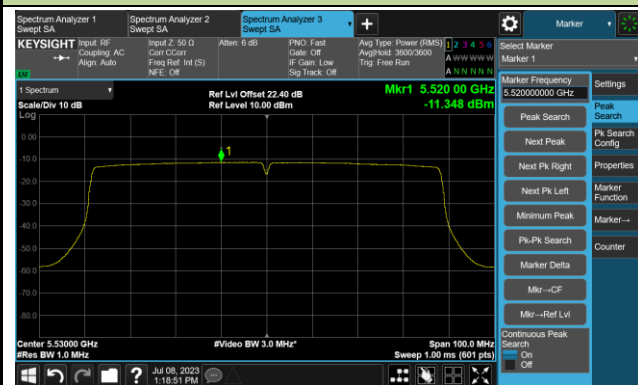

Channel 151 (5755MHz)

Channel 159 (5795MHz)

802.11ac-VHT80 Power Spectral Density- Ant 1

Channel 42 (5210MHz)

Channel 58 (5290MHz)

Channel 106 (5530MHz)

Channel 122 (5610MHz)

Channel 138 (5690MHz)

Channel 155 (5775MHz)

802.11ac-VHT160 Power Spectral Density - Ant 1

Channel 50 (5250MHz)

Channel 114 (5570MHz)

802.11ax-HE20 Power Spectral Density- Ant 1

Channel 36 (5180MHz)

Channel 44 (5220MHz)

Channel 48 (5240MHz)