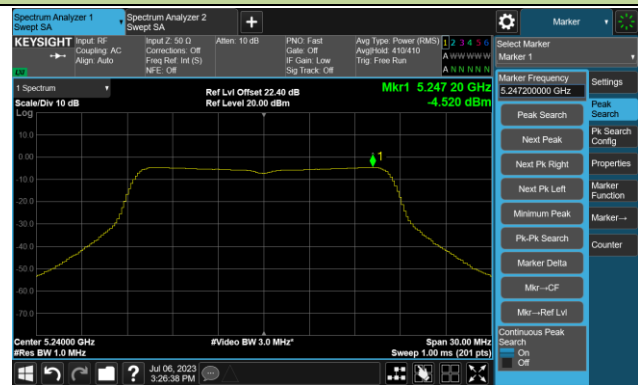

Channel 106 (5530MHz)

Channel 122 (5610MHz)

Channel 138 (5690MHz)

Channel 155 (5775MHz)

802.11ax-HE160 Power Spectral Density - Ant 0

Channel 50 (5250MHz)

Channel 114 (5570MHz)

802.11a Power Spectral Density- Ant 1

Channel 36 (5180MHz)

Channel 44 (5220MHz)

Channel 48 (5240MHz)

Channel 52 (5260MHz)

Channel 60 (5300MHz)

Channel 64 (5320MHz)

802.11ac-VHT20 Power Spectral Density- Ant 1

Channel 36 (5180MHz)