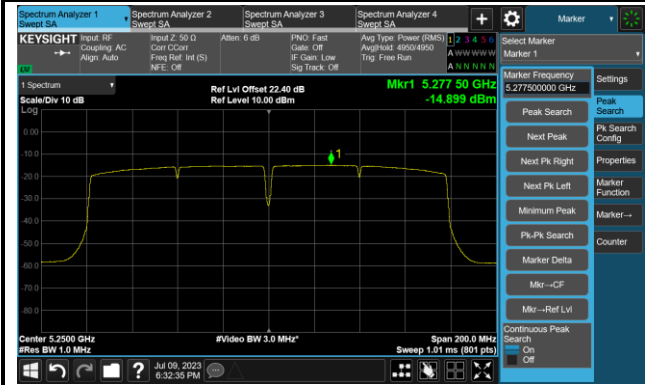

Channel 151 (5755MHz)

Channel 159 (5795MHz)

802.11ac-VHT80 Power Spectral Density- Ant 1

Channel 42 (5210MHz)

Channel 58 (5290MHz)

Channel 106 (5530MHz)

Channel 122 (5610MHz)

Channel 138 (5690MHz)

Channel 155 (5775MHz)

802.11ac-VHT160 Power Spectral Density - Ant 1

Channel 50 (5250MHz)

Channel 114 (5570MHz)

802.11ax-HE20 Power Spectral Density- Ant 1

Channel 36 (5180MHz)

Channel 44 (5220MHz)

Channel 48 (5240MHz)