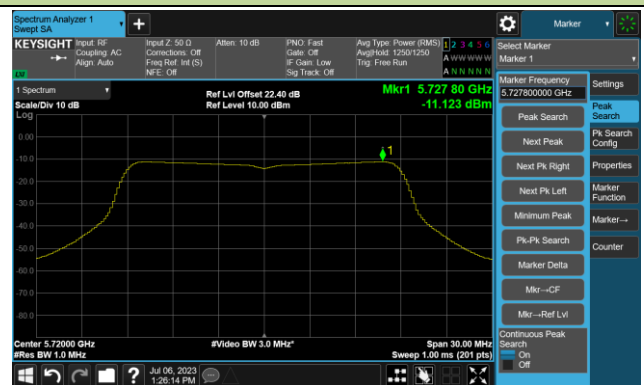

Channel 44 (5220MHz)

Channel 48 (5240MHz)

Channel 52 (5260MHz)

Channel 60 (5300MHz)

Channel 64 (5320MHz)

802.11ac-VHT20 Power Spectral Density- Ant 1

Channel 100 (5500MHz)

Channel 116 (5580MHz)

Channel 140 (5700MHz)

Channel 144(5720MHz)

Channel 149 (5745MHz)

Channel 157 (5785MHz)

802.11ac-VHT20 Power Spectral Density- Ant 1

Channel 165 (5825MHz)

802.11ac-VHT40 Power Spectral Density- Ant 1

Channel 38 (5190MHz)