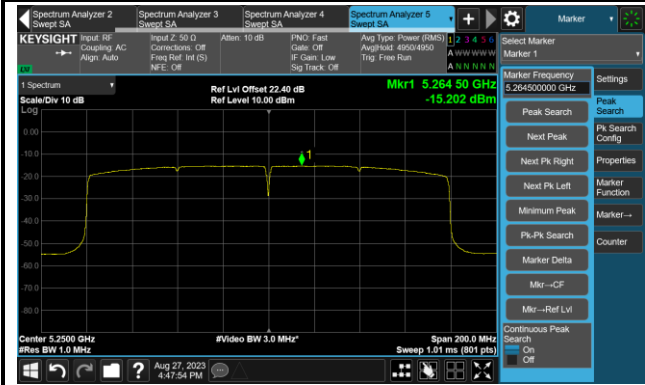

Channel 106 (5530MHz)

Channel 122 (5610MHz)

Channel 138 (5690MHz)

Channel 155 (5775MHz)

802.11ax-HE160 Power Spectral Density - Ant 0

Channel 50 (5250MHz)

Channel 114 (5570MHz)

802.11a Power Spectral Density- Ant 1

Channel 36 (5180MHz)

Channel 44 (5220MHz)

Channel 48 (5240MHz)

Channel 52 (5260MHz)

Channel 60 (5300MHz)

Channel 64 (5320MHz)

802.11ac-VHT20 Power Spectral Density- Ant 1

Channel 36 (5180MHz)