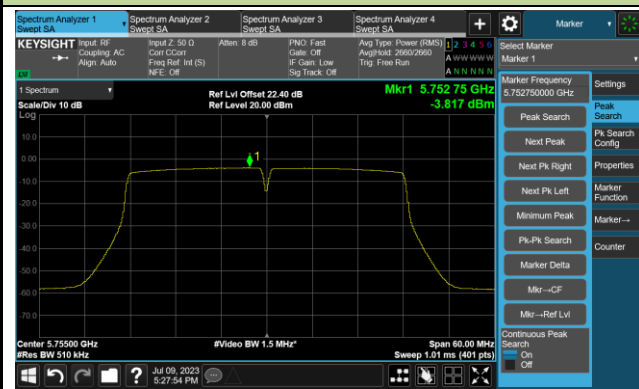

Channel 46 (5230MHz)

Channel 54 (5270MHz)

Channel 62 (5310MHz)

Channel 102 (5510MHz)

Channel 110 (5550MHz)

802.11ac-VHT40 Power Spectral Density- Ant 1

Channel 134 (5670MHz)

Channel 142(5710MHz)

Channel 151 (5755MHz)

Channel 159 (5795MHz)

802.11ac-VHT80 Power Spectral Density- Ant 1

Channel 42 (5210MHz)

Channel 58 (5290MHz)

Channel 106 (5530MHz)

Channel 122 (5610MHz)

Channel 138 (5690MHz)