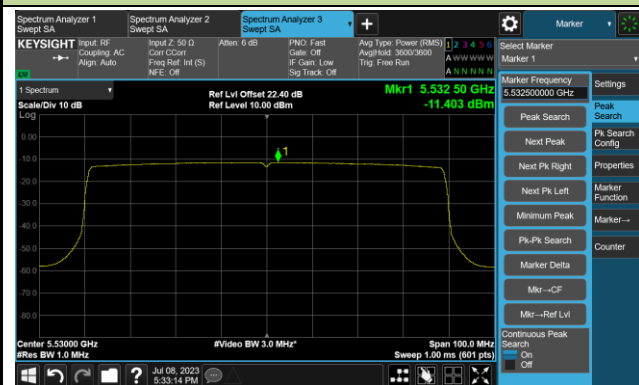

802.11ax-HE40 Power Spectral Density- Ant 0

Channel 134 (5670MHz)

Channel 142(5710MHz)

Channel 151 (5755MHz)

Channel 159 (5795MHz)

802.11ax-HE80 Power Spectral Density- Ant 0

Channel 42 (5210MHz)

Channel 58 (5290MHz)

Channel 106 (5530MHz)

Channel 122 (5610MHz)

Channel 138 (5690MHz)

Channel 155 (5775MHz)

802.11ax-HE160 Power Spectral Density - Ant 0

Channel 50 (5250MHz)

Channel 114 (5570MHz)

802.11a Power Spectral Density- Ant 1