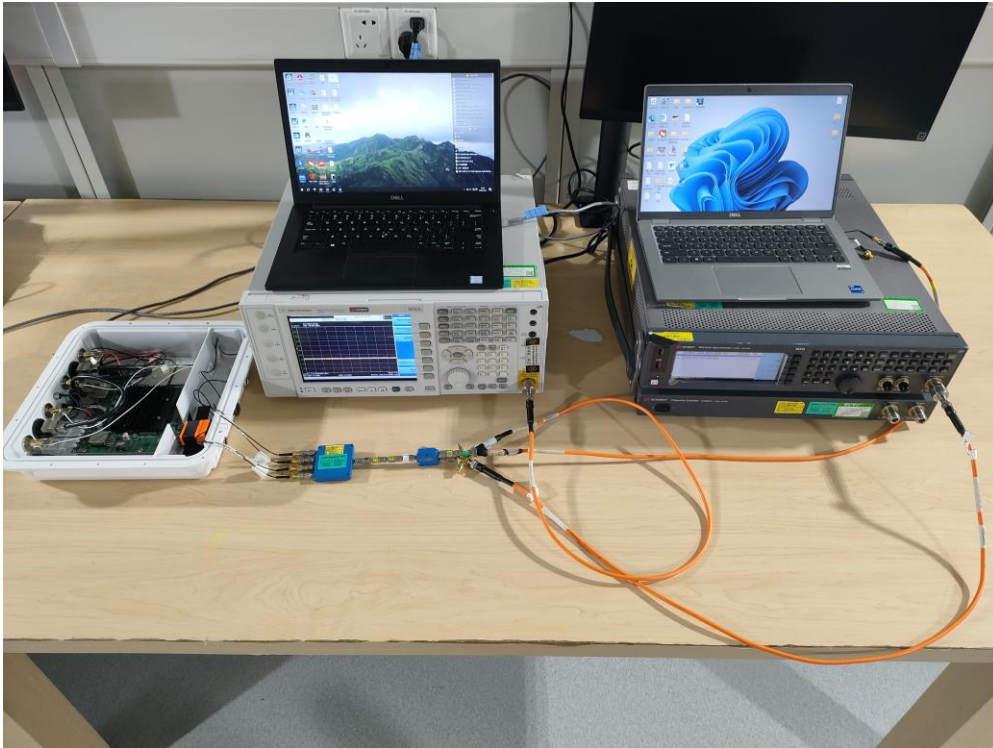

## Test Setup Photo

Description: Radiated Spurious Emission Test Setup for Below 1GHz

Description: Radiated Spurious Emission Test Setup for Above 1GHz

Description: Radiated Spurious Emission Test Setup for Below 1GHz

Description: Radiated Spurious Emission Test Setup for Above 1GHz

Description: DFS Test Setup

Description: Conducted Test Setup