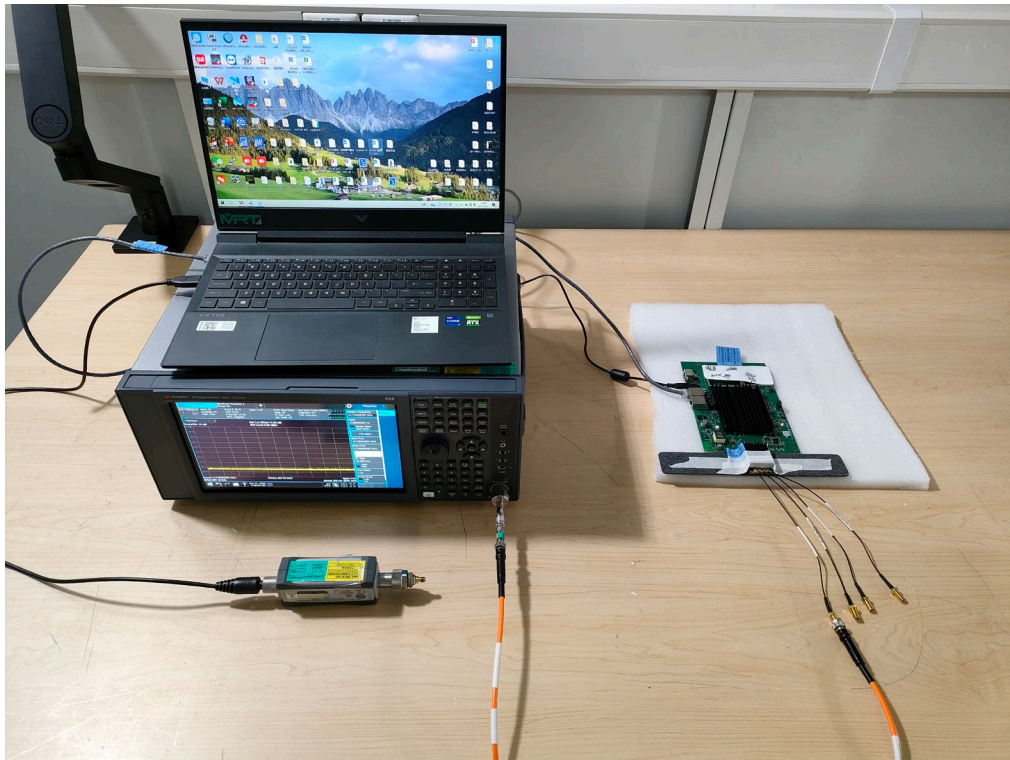

RF Test Setup Photo

Description: Front View of Conducted Emission Test Setup for Power Port

Description: Back View of Conducted Emission Test Setup for Power Port

Description: Radiated Spurious Emissions Test Setup (30MHz ~ 1GHz)

Description: Radiated Spurious Emissions Test Setup (above 1GHz) - Antenna 4#

Description: Radiated Spurious Emissions Test Setup (above 1GHz) - Antenna 1#

Description: Radiated Spurious Emissions Test Setup (above 1GHz) - Antenna 2#

Description: Radiated Spurious Emissions Test Setup (above 1GHz) - Antenna 5#

Description: Conducted Test Setup

Description: DFS Test Setup