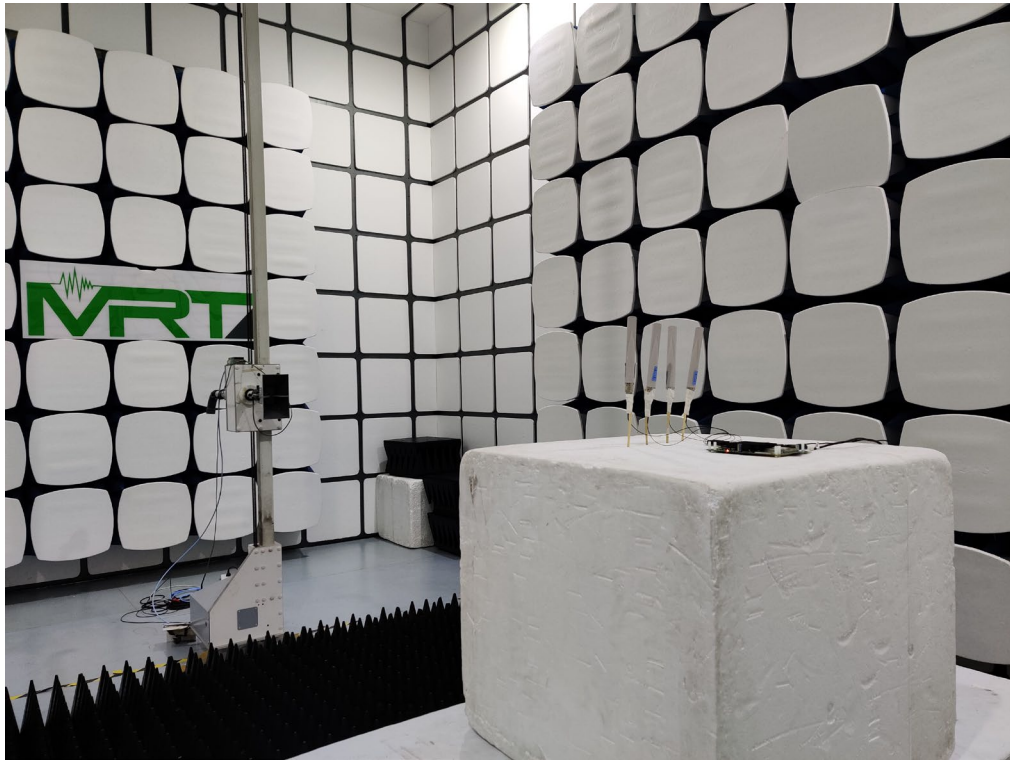

RF Test Setup Photo

Description: Front View of Conducted Emission Test Setup for Power Port

Description: Back View of Conducted Emission Test Setup for Power Port

Description: Radiated Spurious Emissions Test Setup (30MHz ~ 1GHz)

Description: Radiated Spurious Emissions Test Setup (above 1GHz) - Antenna 4#

Description: Radiated Spurious Emissions Test Setup (above 1GHz) - Antenna 1#

Description: Radiated Spurious Emissions Test Setup (above 1GHz) - Antenna 2#

Description: Radiated Spurious Emissions Test Setup (above 1GHz) - Antenna 5#

Description: Conducted Test Setup

Description: DFS Test Setup