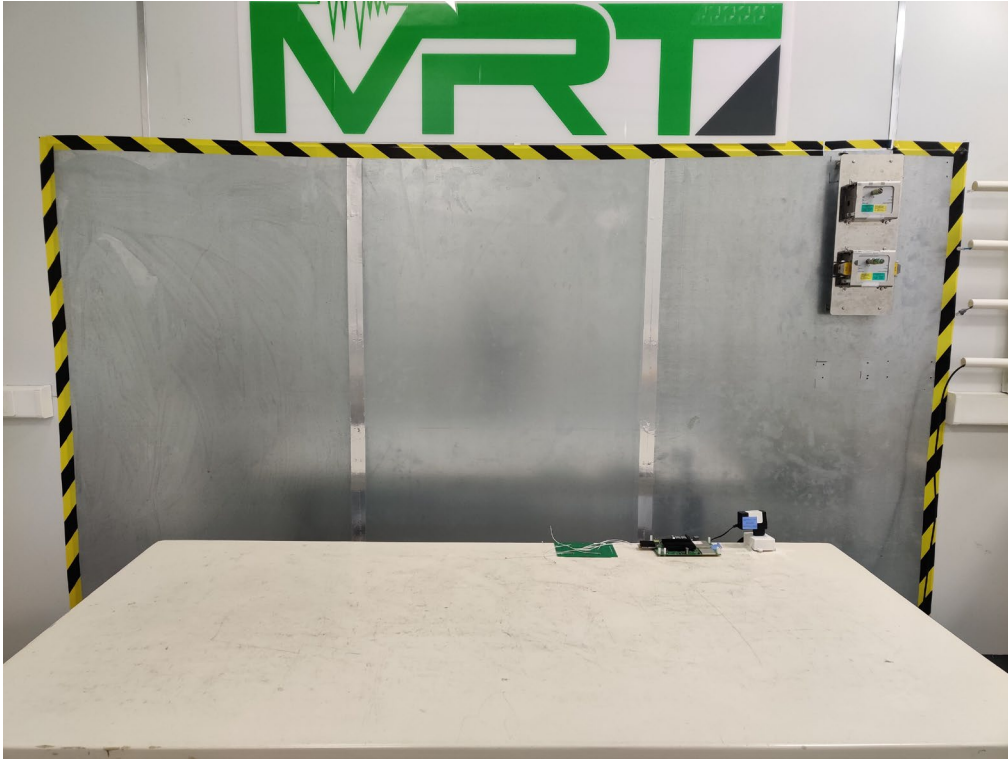

RF Test Setup Photo

Description: Front View of Conducted Emission Test Setup for Power Port

Description: Back View of Conducted Emission Test Setup for Power Port

Description: Radiated Spurious Emissions Test Setup (30MHz ~ 1GHz)

Description: Radiated Spurious Emissions Test Setup (above 1GHz) - Antenna 4#

Description: Radiated Spurious Emissions Test Setup (above 1GHz) - Antenna 1#

Description: Radiated Spurious Emissions Test Setup (above 1GHz) - Antenna 2#