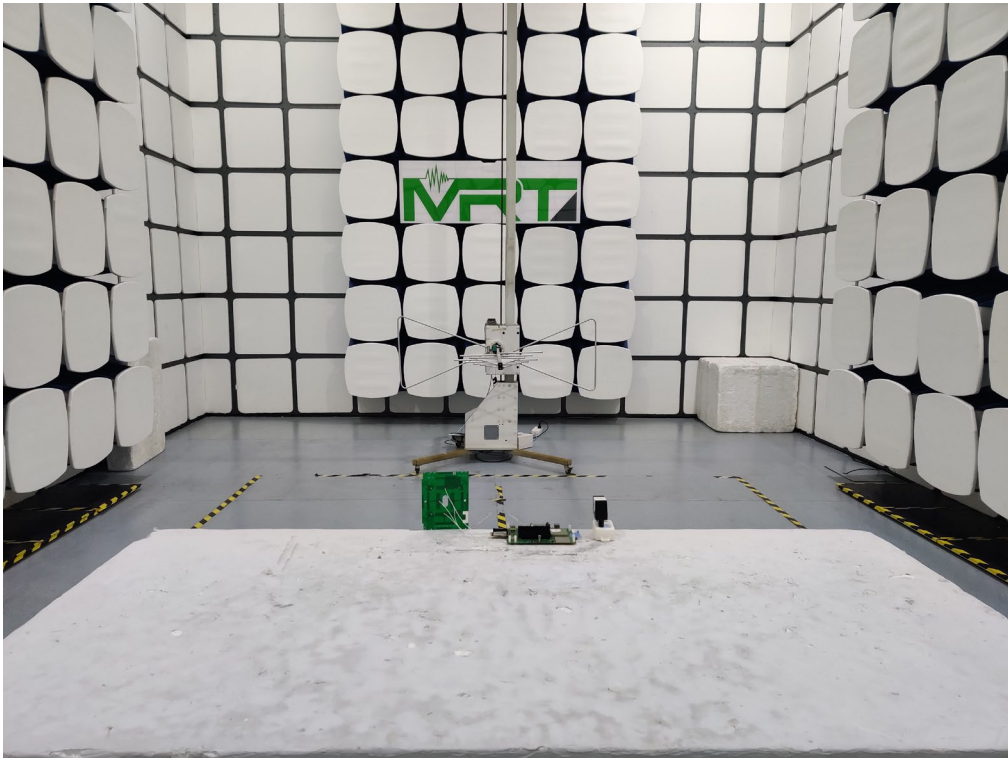

RF Test Setup Photo

Description: Front View of Conducted Emission Test Setup for Power Port

Description: Back View of Conducted Emission Test Setup for Power Port

Description: Radiated Spurious Emissions Test Setup (30MHz ~ 1GHz)

Description: Radiated Spurious Emissions Test Setup (above 1GHz) - Antenna 4#

Description: Radiated Spurious Emissions Test Setup (above 1GHz) - Antenna 1#

Description: Radiated Spurious Emissions Test Setup (above 1GHz) - Antenna 2#