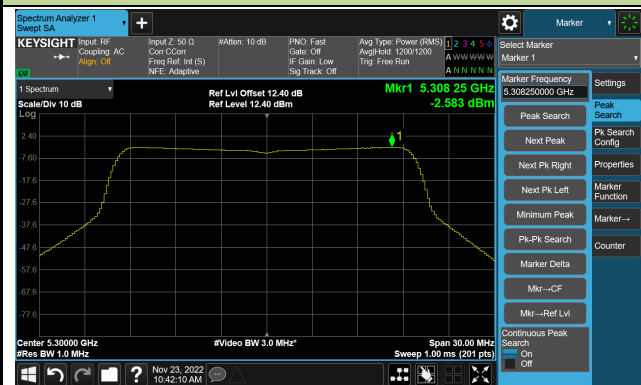

802.11ax-HE20 Power Spectral Density- Ant 1

Channel 36 (5180MHz)

Channel 44 (5220MHz)

Channel 48 (5240MHz)

Channel 52 (5260MHz)

Channel 60 (5300MHz)

Channel 64 (5320MHz)

802.11ax-HE20 Power Spectral Density- Ant 1

Channel 100 (5500MHz)

Channel 116 (5580MHz)

Channel 140 (5700MHz)

Channel 144(5720MHz)

Channel 149 (5745MHz)

Channel 157 (5785MHz)

Channel 165 (5825MHz)

802.11ax-HE40 Power Spectral Density- Ant 1