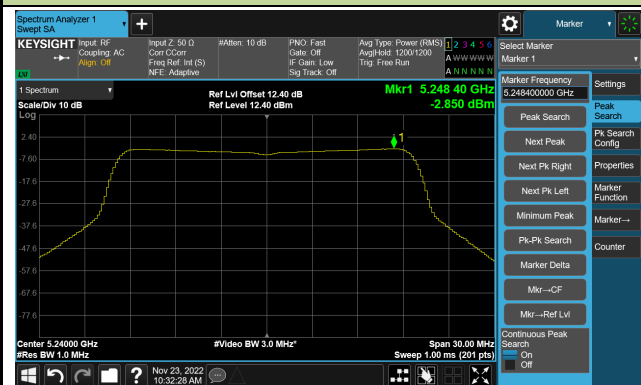

802.11ax-HE20 Power Spectral Density- Ant 1

Channel 36 (5180MHz)

Channel 44 (5220MHz)

Channel 48 (5240MHz)

Channel 52 (5260MHz)

Channel 60 (5300MHz)

Channel 64 (5320MHz)

802.11ax-HE20 Power Spectral Density- Ant 1

Channel 100 (5500MHz)

Channel 116 (5580MHz)

Channel 140 (5700MHz)

Channel 144(5720MHz)

Channel 149 (5745MHz)

Channel 157 (5785MHz)

Channel 165 (5825MHz)

802.11ax-HE40 Power Spectral Density- Ant 1