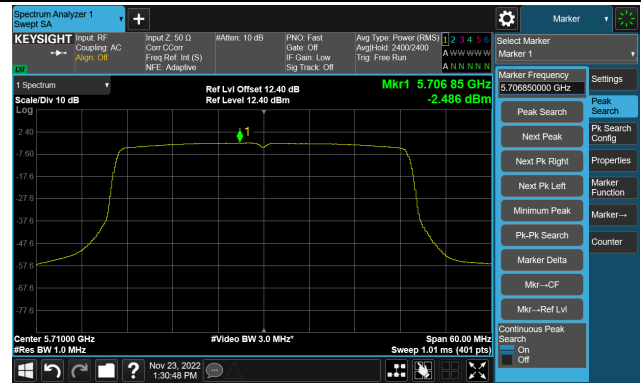

Channel 38 (5190MHz)

Channel 46 (5230MHz)

Channel 54 (5270MHz)

Channel 62 (5310MHz)

Channel 102 (5510MHz)

Channel 110 (5550MHz)

802.11ax-HE40 Power Spectral Density- Ant 1

Channel 134 (5670MHz)

Channel 142(5710MHz)

Channel 151 (5755MHz)

Channel 159 (5795MHz)

802.11ax-HE80 Power Spectral Density- Ant 1

Channel 42 (5210MHz)

Channel 58 (5290MHz)

Channel 106 (5530MHz)

Channel 122 (5610MHz)