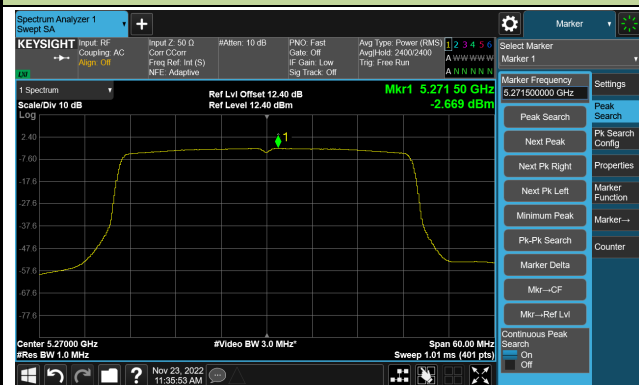

802.11ax-HE20 Power Spectral Density- Ant 1

Channel 36 (5180MHz)

Channel 44 (5220MHz)

Channel 48 (5240MHz)

Channel 52 (5260MHz)

Channel 60 (5300MHz)

Channel 64 (5320MHz)

802.11ax-HE20 Power Spectral Density- Ant 1

Channel 100 (5500MHz)

Channel 116 (5580MHz)

Channel 140 (5700MHz)

Channel 144(5720MHz)

Channel 149 (5745MHz)

Channel 157 (5785MHz)

Channel 165 (5825MHz)

802.11ax-HE40 Power Spectral Density- Ant 1

Channel 38 (5190MHz)

Channel 46 (5230MHz)

Channel 54 (5270MHz)

Channel 62 (5310MHz)

Channel 102 (5510MHz)

Channel 110 (5550MHz)

802.11ax-HE40 Power Spectral Density- Ant 1

Channel 134 (5670MHz)