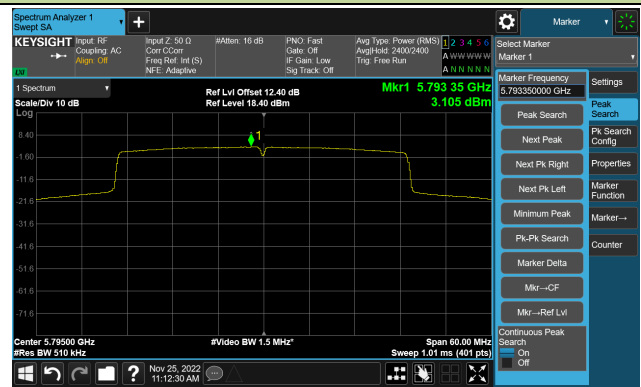

Channel 38 (5190MHz)

Channel 46 (5230MHz)

Channel 54 (5270MHz)

Channel 62 (5310MHz)

Channel 102 (5510MHz)

Channel 110 (5550MHz)

802.11ax-HE40 Power Spectral Density- Ant 1

Channel 134 (5670MHz)

Channel 142(5710MHz)

Channel 151 (5755MHz)

Channel 159 (5795MHz)

802.11ax-HE80 Power Spectral Density- Ant 1

Channel 42 (5210MHz)

Channel 58 (5290MHz)

Channel 106 (5530MHz)

Channel 122 (5610MHz)