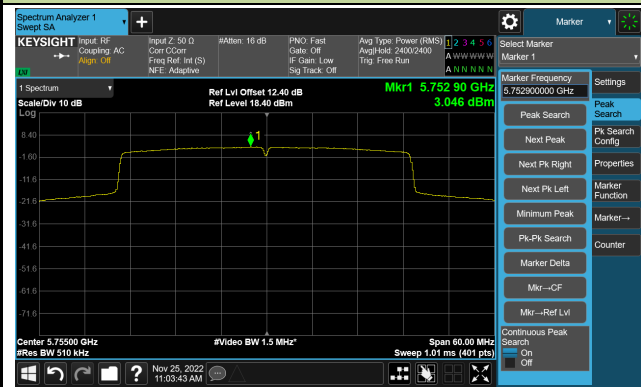

Channel 38 (5190MHz)

Channel 46 (5230MHz)

Channel 54 (5270MHz)

Channel 62 (5310MHz)

Channel 102 (5510MHz)

Channel 110 (5550MHz)

802.11ax-HE40 Power Spectral Density- Ant 1

Channel 134 (5670MHz)

Channel 142(5710MHz)

Channel 151 (5755MHz)

Channel 159 (5795MHz)

802.11ax-HE80 Power Spectral Density- Ant 1

Channel 42 (5210MHz)

Channel 58 (5290MHz)

Channel 106 (5530MHz)

Channel 122 (5610MHz)