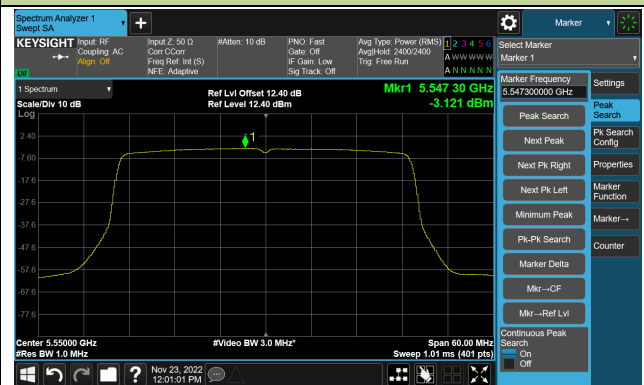

Channel 38 (5190MHz)

Channel 46 (5230MHz)

Channel 54 (5270MHz)

Channel 62 (5310MHz)

Channel 102 (5510MHz)

Channel 110 (5550MHz)

802.11ax-HE40 Power Spectral Density- Ant 1

Channel 134 (5670MHz)

Channel 142(5710MHz)

Channel 151 (5755MHz)

Channel 159 (5795MHz)

802.11ax-HE80 Power Spectral Density- Ant 1

Channel 42 (5210MHz)

Channel 58 (5290MHz)

Channel 106 (5530MHz)

Channel 122 (5610MHz)