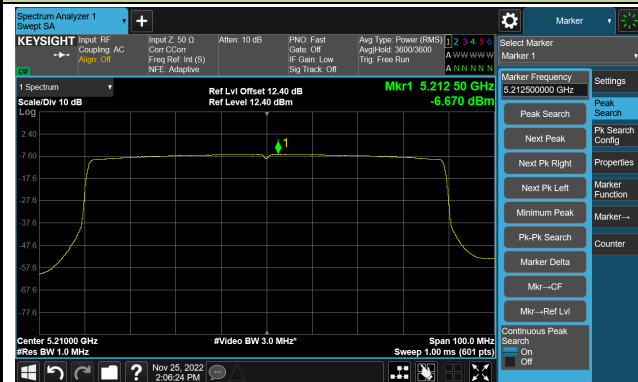

Channel 142(5710MHz)

Channel 151 (5755MHz)

Channel 159 (5795MHz)

802.11ax-HE80 Power Spectral Density- Ant 1

Channel 42 (5210MHz)

Channel 58 (5290MHz)

Channel 106 (5530MHz)

Channel 122 (5610MHz)

Channel 138 (5690MHz)

Channel 155 (5775MHz)

802.11ax-HE160 Power Spectral Density- Ant 1

Channel 50 (5250MHz)

Channel 114 (5570MHz)

802.11a Power Spectral Density- Ant 2

Channel 36 (5180MHz)

Channel 44 (5220MHz)