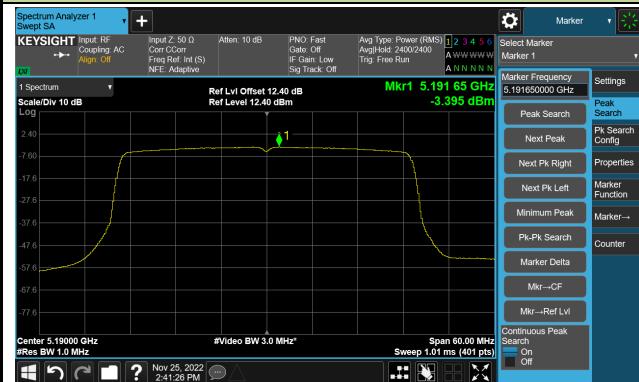

802.11ax-HE20 Power Spectral Density- Ant 1

Channel 36 (5180MHz)

Channel 44 (5220MHz)

Channel 48 (5240MHz)

Channel 52 (5260MHz)

Channel 60 (5300MHz)

Channel 64 (5320MHz)

802.11ax-HE20 Power Spectral Density- Ant 1

Channel 100 (5500MHz)

Channel 116 (5580MHz)

Channel 140 (5700MHz)

Channel 144(5720MHz)

Channel 149 (5745MHz)

Channel 157 (5785MHz)

Channel 165 (5825MHz)

802.11ax-HE40 Power Spectral Density- Ant 1

Channel 38 (5190MHz)

Channel 46 (5230MHz)

Channel 54 (5270MHz)

Channel 62 (5310MHz)

Channel 102 (5510MHz)

Channel 110 (5550MHz)

802.11ax-HE40 Power Spectral Density- Ant 1

Channel 134 (5670MHz)