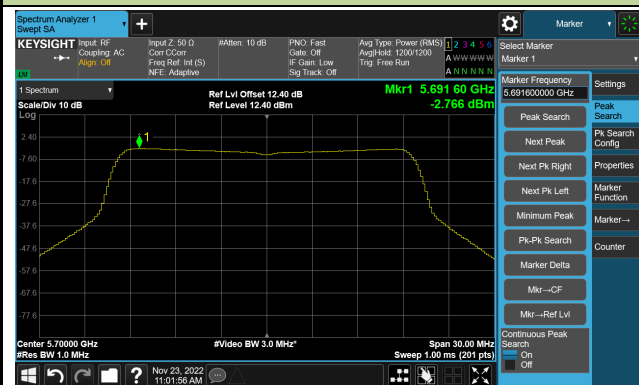

802.11ax-HE20 Power Spectral Density- Ant 1

Channel 36 (5180MHz)

Channel 44 (5220MHz)

Channel 48 (5240MHz)

Channel 52 (5260MHz)

Channel 60 (5300MHz)

Channel 64 (5320MHz)

802.11ax-HE20 Power Spectral Density- Ant 1

Channel 100 (5500MHz)

Channel 116 (5580MHz)

Channel 140 (5700MHz)

Channel 144(5720MHz)

Channel 149 (5745MHz)

Channel 157 (5785MHz)

Channel 165 (5825MHz)

802.11ax-HE40 Power Spectral Density- Ant 1