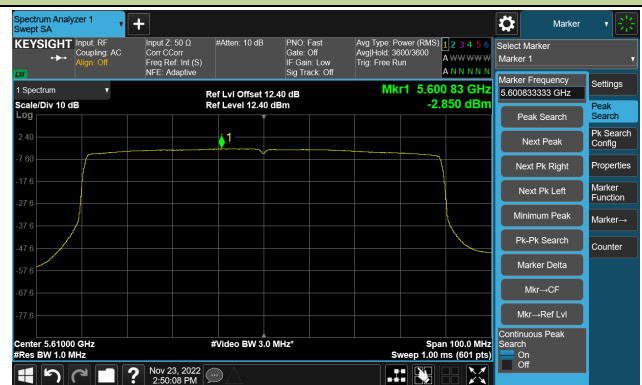

Channel 142(5710MHz)

Channel 151 (5755MHz)

Channel 159 (5795MHz)

802.11ax-HE80 Power Spectral Density- Ant 1

Channel 42 (5210MHz)

Channel 58 (5290MHz)

Channel 106 (5530MHz)

Channel 122 (5610MHz)

Channel 138 (5690MHz)

Channel 155 (5775MHz)

802.11ax-HE160 Power Spectral Density- Ant 1

Channel 50 (5250MHz)

Channel 114 (5570MHz)

802.11a Power Spectral Density- Ant 2

Channel 36 (5180MHz)

Channel 44 (5220MHz)