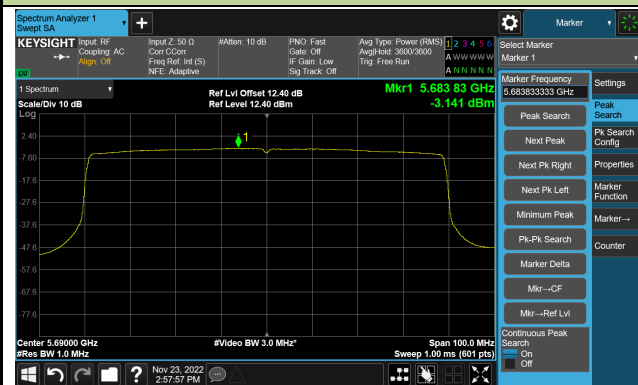

Channel 142(5710MHz)

Channel 151 (5755MHz)

Channel 159 (5795MHz)

802.11ax-HE80 Power Spectral Density- Ant 1

Channel 42 (5210MHz)

Channel 58 (5290MHz)

Channel 106 (5530MHz)

Channel 122 (5610MHz)

Channel 138 (5690MHz)

Channel 155 (5775MHz)

802.11ax-HE160 Power Spectral Density- Ant 1

Channel 50 (5250MHz)

Channel 114 (5570MHz)

802.11a Power Spectral Density- Ant 2

Channel 36 (5180MHz)

Channel 44 (5220MHz)