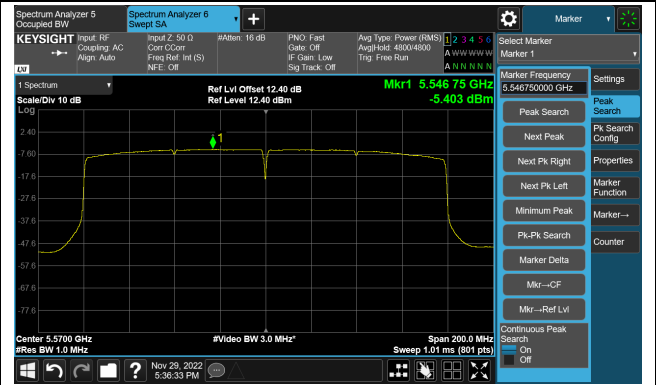

Channel 138 (5690MHz)

Channel 155 (5775MHz)

802.11ax-HE160 Power Spectral Density- Ant 1

Channel 50 (5250MHz)

Channel 114 (5570MHz)

802.11a Power Spectral Density- Ant 2

Channel 36 (5180MHz)

Channel 44 (5220MHz)

Channel 48 (5240MHz)

Channel 52 (5260MHz)

Channel 60 (5300MHz)

Channel 64 (5320MHz)