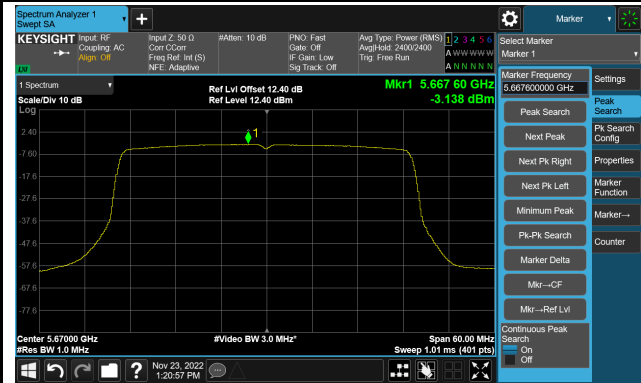

Channel 38 (5190MHz)

Channel 46 (5230MHz)

Channel 54 (5270MHz)

Channel 62 (5310MHz)

Channel 102 (5510MHz)

Channel 110 (5550MHz)

802.11ax-HE40 Power Spectral Density- Ant 1

Channel 134 (5670MHz)

Channel 142(5710MHz)

Channel 151 (5755MHz)

Channel 159 (5795MHz)

802.11ax-HE80 Power Spectral Density- Ant 1

Channel 42 (5210MHz)

Channel 58 (5290MHz)

Channel 106 (5530MHz)

Channel 122 (5610MHz)