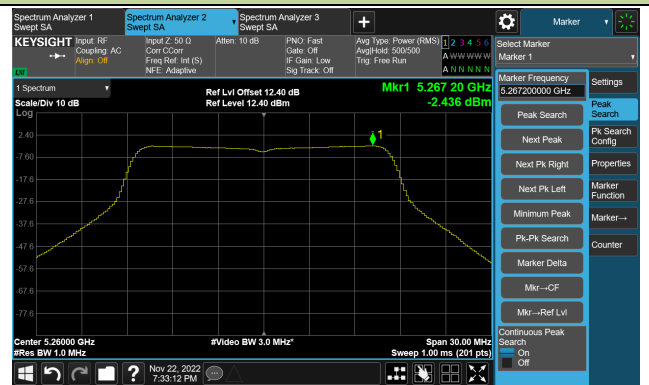

Channel 142(5710MHz)

Channel 151 (5755MHz)

Channel 159 (5795MHz)

802.11ax-HE80 Power Spectral Density- Ant 1

Channel 42 (5210MHz)

Channel 58 (5290MHz)

Channel 106 (5530MHz)

Channel 122 (5610MHz)

Channel 138 (5690MHz)

Channel 155 (5775MHz)

802.11ax-HE160 Power Spectral Density- Ant 1

Channel 50 (5250MHz)

Channel 114 (5570MHz)

802.11a Power Spectral Density- Ant 2

Channel 36 (5180MHz)

Channel 44 (5220MHz)

Channel 48 (5240MHz)

Channel 52 (5260MHz)

Channel 60 (5300MHz)

Channel 64 (5320MHz)