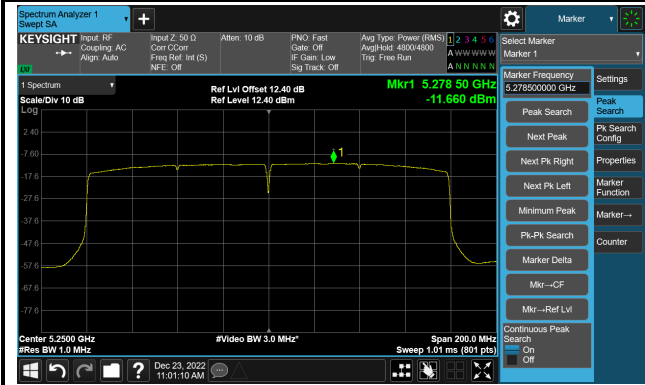

Channel 138 (5690MHz)

Channel 155 (5775MHz)

802.11ax-HE160 Power Spectral Density- Ant 1

Channel 50 (5250MHz)

Channel 114 (5570MHz)

802.11a Power Spectral Density- Ant 2

Channel 36 (5180MHz)

Channel 44 (5220MHz)

Channel 48 (5240MHz)

Channel 52 (5260MHz)

Channel 60 (5300MHz)

Channel 64 (5320MHz)