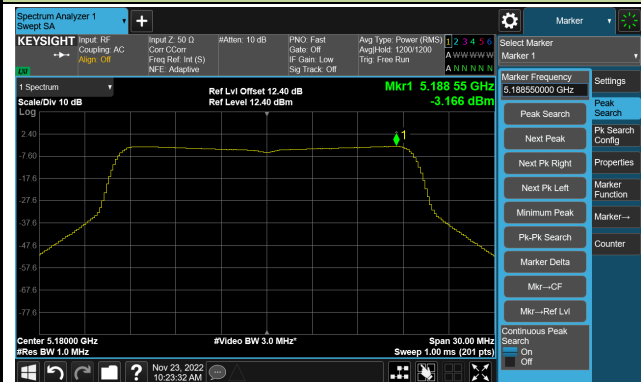

802.11ax-HE20 Power Spectral Density- Ant 1

Channel 36 (5180MHz)

Channel 44 (5220MHz)

Channel 48 (5240MHz)

Channel 52 (5260MHz)

Channel 60 (5300MHz)

Channel 64 (5320MHz)

802.11ax-HE20 Power Spectral Density- Ant 1

Channel 100 (5500MHz)

Channel 116 (5580MHz)

Channel 140 (5700MHz)

Channel 144(5720MHz)

Channel 149 (5745MHz)

Channel 157 (5785MHz)

Channel 165 (5825MHz)

802.11ax-HE40 Power Spectral Density- Ant 1