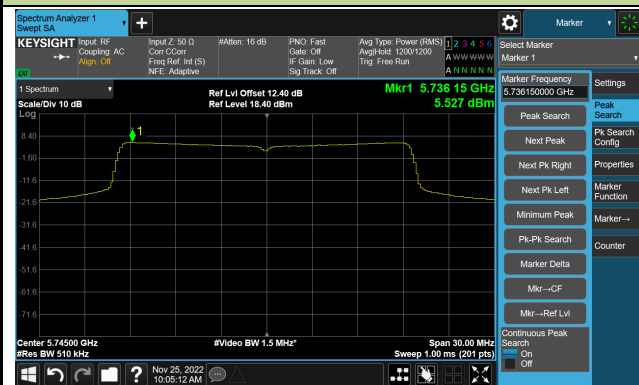

Channel 100 (5500MHz)

Channel 116 (5580MHz)

Channel 140 (5700MHz)

Channel 144(5720MHz)

Channel 149 (5745MHz)

Channel 157 (5785MHz)

Channel 165 (5825MHz)

802.11ax-HE40 Power Spectral Density- Ant 1

Channel 38 (5190MHz)

Channel 46 (5230MHz)

Channel 54 (5270MHz)

Channel 62 (5310MHz)

Channel 102 (5510MHz)

Channel 110 (5550MHz)

802.11ax-HE40 Power Spectral Density- Ant 1

Channel 134 (5670MHz)