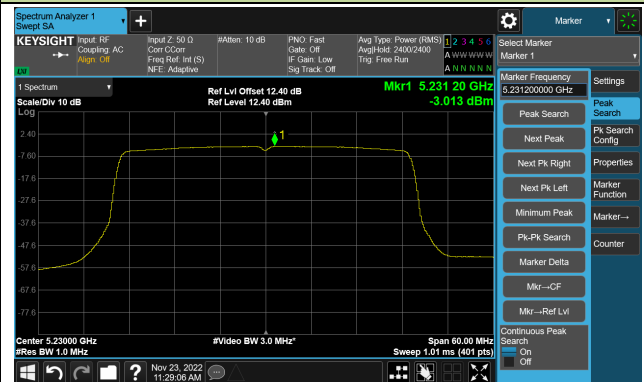

802.11ax-HE20 Power Spectral Density- Ant 1

Channel 36 (5180MHz)

Channel 44 (5220MHz)

Channel 48 (5240MHz)

Channel 52 (5260MHz)

Channel 60 (5300MHz)

Channel 64 (5320MHz)

802.11ax-HE20 Power Spectral Density- Ant 1

Channel 100 (5500MHz)

Channel 116 (5580MHz)

Channel 140 (5700MHz)

Channel 144(5720MHz)

Channel 149 (5745MHz)

Channel 157 (5785MHz)

Channel 165 (5825MHz)

802.11ax-HE40 Power Spectral Density- Ant 1

Channel 38 (5190MHz)

Channel 46 (5230MHz)

Channel 54 (5270MHz)

Channel 62 (5310MHz)

Channel 102 (5510MHz)

Channel 110 (5550MHz)

802.11ax-HE40 Power Spectral Density- Ant 1

Channel 134 (5670MHz)