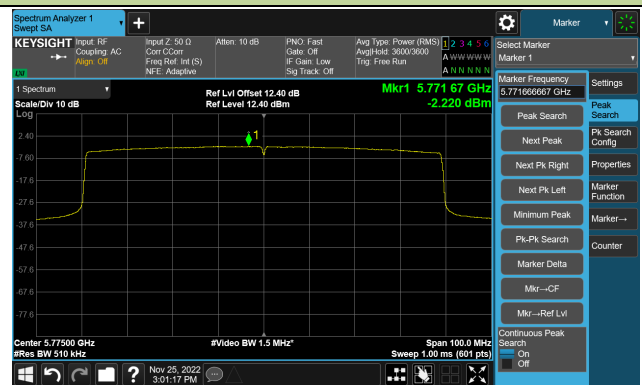

Channel 142(5710MHz)

Channel 151 (5755MHz)

Channel 159 (5795MHz)

802.11ax-HE80 Power Spectral Density- Ant 1

Channel 42 (5210MHz)

Channel 58 (5290MHz)

Channel 106 (5530MHz)

Channel 122 (5610MHz)

Channel 138 (5690MHz)

Channel 155 (5775MHz)

802.11ax-HE160 Power Spectral Density- Ant 1

Channel 50 (5250MHz)

Channel 114 (5570MHz)

802.11a Power Spectral Density- Ant 2

Channel 36 (5180MHz)

Channel 44 (5220MHz)