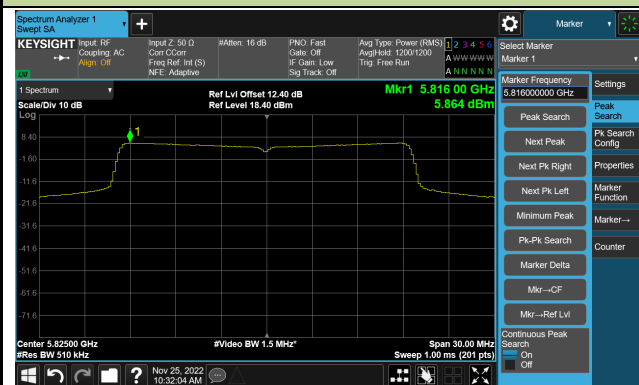

802.11ax-HE20 Power Spectral Density- Ant 1

Channel 36 (5180MHz)

Channel 44 (5220MHz)

Channel 48 (5240MHz)

Channel 52 (5260MHz)

Channel 60 (5300MHz)

Channel 64 (5320MHz)

802.11ax-HE20 Power Spectral Density- Ant 1

Channel 100 (5500MHz)

Channel 116 (5580MHz)

Channel 140 (5700MHz)

Channel 144(5720MHz)

Channel 149 (5745MHz)

Channel 157 (5785MHz)

Channel 165 (5825MHz)

802.11ax-HE40 Power Spectral Density- Ant 1

Channel 38 (5190MHz)

Channel 46 (5230MHz)

Channel 54 (5270MHz)

Channel 62 (5310MHz)

Channel 102 (5510MHz)

Channel 110 (5550MHz)

802.11ax-HE40 Power Spectral Density- Ant 1

Channel 134 (5670MHz)