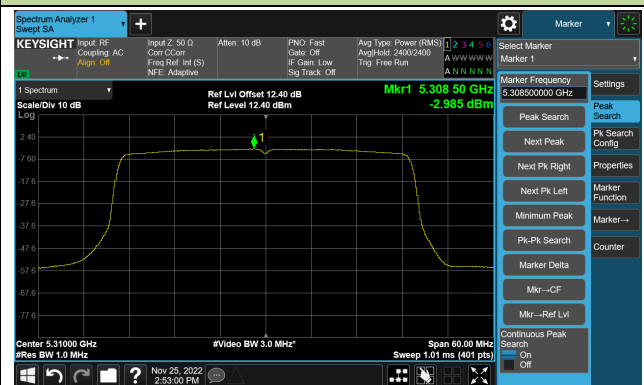

Channel 38 (5190MHz)

Channel 46 (5230MHz)

Channel 54 (5270MHz)

Channel 62 (5310MHz)

Channel 102 (5510MHz)

Channel 110 (5550MHz)

802.11ax-HE40 Power Spectral Density- Ant 1

Channel 134 (5670MHz)

Channel 142(5710MHz)

Channel 151 (5755MHz)

Channel 159 (5795MHz)

802.11ax-HE80 Power Spectral Density- Ant 1

Channel 42 (5210MHz)

Channel 58 (5290MHz)

Channel 106 (5530MHz)

Channel 122 (5610MHz)