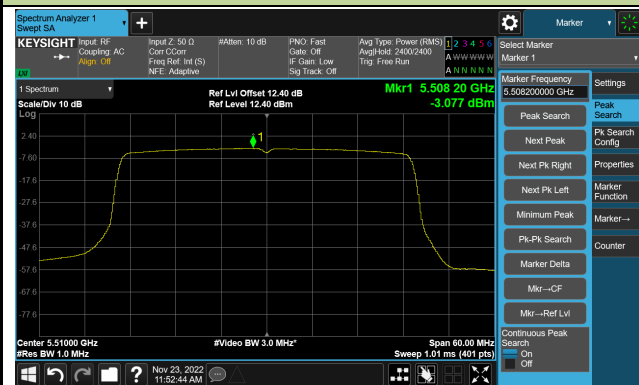

Channel 38 (5190MHz)

Channel 46 (5230MHz)

Channel 54 (5270MHz)

Channel 62 (5310MHz)

Channel 102 (5510MHz)

Channel 110 (5550MHz)

802.11ax-HE40 Power Spectral Density- Ant 1

Channel 134 (5670MHz)

Channel 142(5710MHz)

Channel 151 (5755MHz)

Channel 159 (5795MHz)

802.11ax-HE80 Power Spectral Density- Ant 1

Channel 42 (5210MHz)

Channel 58 (5290MHz)

Channel 106 (5530MHz)

Channel 122 (5610MHz)