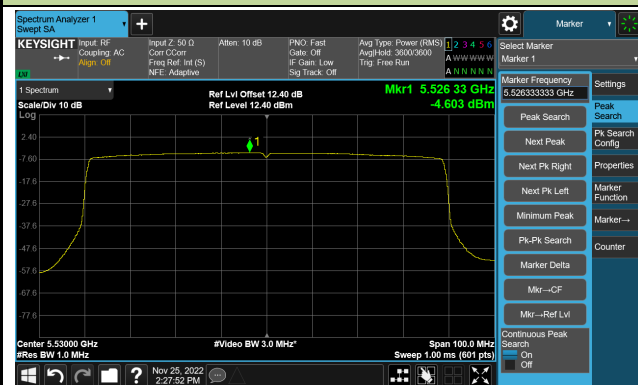

Channel 142(5710MHz)

Channel 151 (5755MHz)

Channel 159 (5795MHz)

802.11ax-HE80 Power Spectral Density- Ant 1

Channel 42 (5210MHz)

Channel 58 (5290MHz)

Channel 106 (5530MHz)

Channel 122 (5610MHz)

Channel 138 (5690MHz)

Channel 155 (5775MHz)

802.11ax-HE160 Power Spectral Density- Ant 1

Channel 50 (5250MHz)

Channel 114 (5570MHz)

802.11a Power Spectral Density- Ant 2

Channel 36 (5180MHz)

Channel 44 (5220MHz)