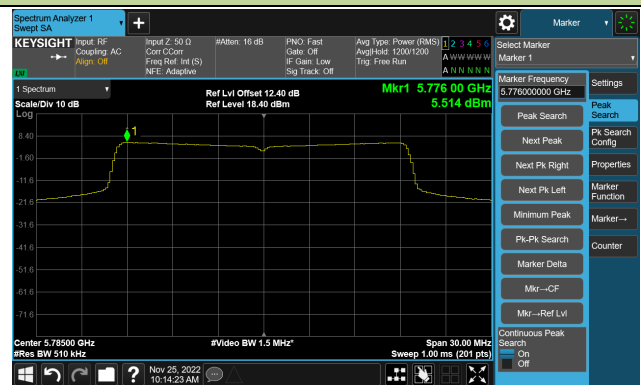

802.11ax-HE20 Power Spectral Density- Ant 1

Channel 36 (5180MHz)

Channel 44 (5220MHz)

Channel 48 (5240MHz)

Channel 52 (5260MHz)

Channel 60 (5300MHz)

Channel 64 (5320MHz)

802.11ax-HE20 Power Spectral Density- Ant 1

Channel 100 (5500MHz)

Channel 116 (5580MHz)

Channel 140 (5700MHz)

Channel 144(5720MHz)

Channel 149 (5745MHz)

Channel 157 (5785MHz)

Channel 165 (5825MHz)

802.11ax-HE40 Power Spectral Density- Ant 1

Channel 38 (5190MHz)

Channel 46 (5230MHz)

Channel 54 (5270MHz)

Channel 62 (5310MHz)

Channel 102 (5510MHz)

Channel 110 (5550MHz)

802.11ax-HE40 Power Spectral Density- Ant 1

Channel 134 (5670MHz)