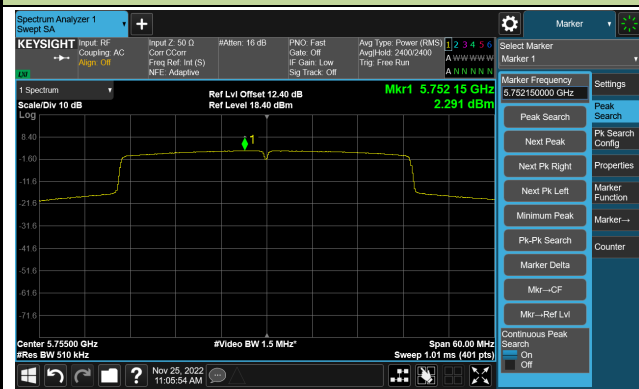

Channel 110 (5550MHz)

802.11ax-HE40 Power Spectral Density- Ant 0

Channel 134 (5670MHz)

Channel 142(5710MHz)

Channel 151 (5755MHz)

Channel 159 (5795MHz)

802.11ax-HE80 Power Spectral Density- Ant 0

Channel 42 (5210MHz)

Channel 58 (5290MHz)

Channel 106 (5530MHz)

Channel 122 (5610MHz)

Channel 138 (5690MHz)

Channel 155 (5775MHz)

802.11ax-HE160 Power Spectral Density- Ant 0

Channel 50 (5250MHz)

Channel 114 (5570MHz)