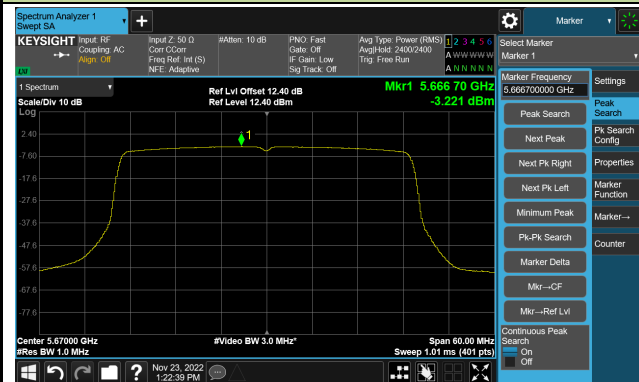

Channel 157 (5785MHz)

Channel 165 (5825MHz)

802.11ax-HE40 Power Spectral Density- Ant 0

Channel 38 (5190MHz)

Channel 46 (5230MHz)

Channel 54 (5270MHz)

Channel 62 (5310MHz)

Channel 102 (5510MHz)

Channel 110 (5550MHz)

802.11ax-HE40 Power Spectral Density- Ant 0

Channel 134 (5670MHz)

Channel 142(5710MHz)

Channel 151 (5755MHz)

Channel 159 (5795MHz)

802.11ax-HE80 Power Spectral Density- Ant 0

Channel 42 (5210MHz)