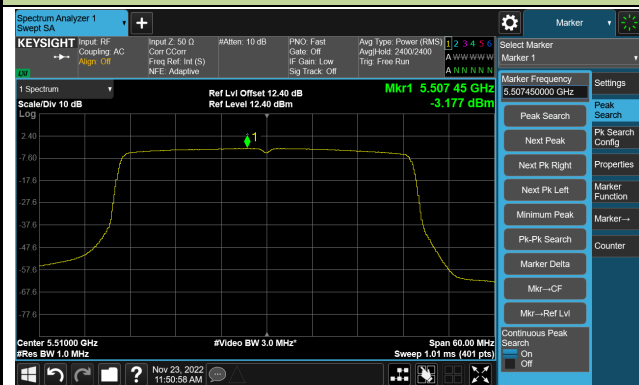

Channel 157 (5785MHz)

Channel 165 (5825MHz)

802.11ax-HE40 Power Spectral Density- Ant 0

Channel 38 (5190MHz)

Channel 46 (5230MHz)

Channel 54 (5270MHz)

Channel 62 (5310MHz)

Channel 102 (5510MHz)

Channel 110 (5550MHz)

802.11ax-HE40 Power Spectral Density- Ant 0

Channel 134 (5670MHz)

Channel 142(5710MHz)

Channel 151 (5755MHz)

Channel 159 (5795MHz)

802.11ax-HE80 Power Spectral Density- Ant 0

Channel 42 (5210MHz)