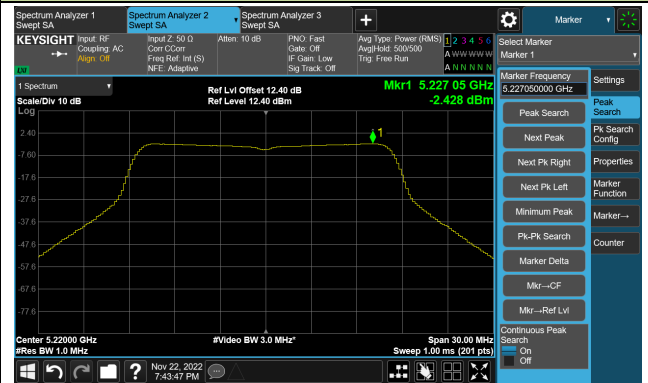

Channel 110 (5550MHz)

802.11ax-HE40 Power Spectral Density- Ant 0

Channel 134 (5670MHz)

Channel 142(5710MHz)

Channel 151 (5755MHz)

Channel 159 (5795MHz)

802.11ax-HE80 Power Spectral Density- Ant 0

Channel 42 (5210MHz)

Channel 58 (5290MHz)

Channel 106 (5530MHz)

Channel 122 (5610MHz)

Channel 138 (5690MHz)

Channel 155 (5775MHz)

802.11ax-HE160 Power Spectral Density- Ant 0

Channel 50 (5250MHz)

Channel 114 (5570MHz)

802.11a Power Spectral Density- Ant 1

Channel 36 (5180MHz)

Channel 44 (5220MHz)

Channel 48 (5240MHz)

Channel 52 (5260MHz)

Channel 60 (5300MHz)

Channel 64 (5320MHz)