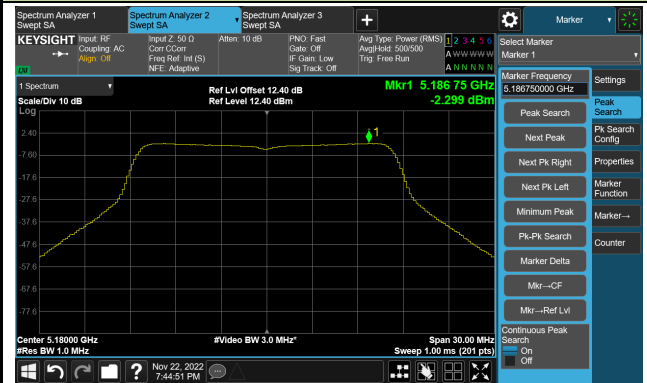

Channel 58 (5290MHz)

Channel 106 (5530MHz)

Channel 122 (5610MHz)

Channel 138 (5690MHz)

Channel 155 (5775MHz)

802.11ax-HE160 Power Spectral Density- Ant 0

Channel 50 (5250MHz)

Channel 114 (5570MHz)

802.11a Power Spectral Density- Ant 1

Channel 36 (5180MHz)

Channel 44 (5220MHz)

Channel 48 (5240MHz)

Channel 52 (5260MHz)

Channel 60 (5300MHz)

Channel 64 (5320MHz)