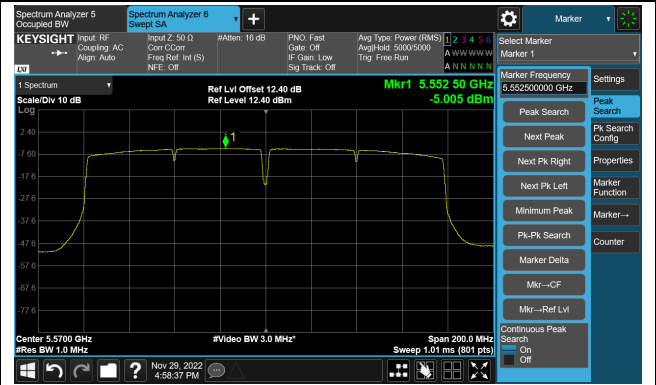

802.11ac-VHT160 Power Spectral Density- Ant 0

Channel 50 (5250MHz)

Channel 114 (5570MHz)

802.11ax-HE20 Power Spectral Density- Ant 0

Channel 36 (5180MHz)

Channel 44 (5220MHz)

Channel 48 (5240MHz)

Channel 52 (5260MHz)

Channel 60 (5300MHz)

Channel 64 (5320MHz)

802.11ax-HE20 Power Spectral Density- Ant 0

Channel 100 (5500MHz)

Channel 116 (5580MHz)

Channel 140 (5700MHz)

Channel 144(5720MHz)

Channel 149 (5745MHz)