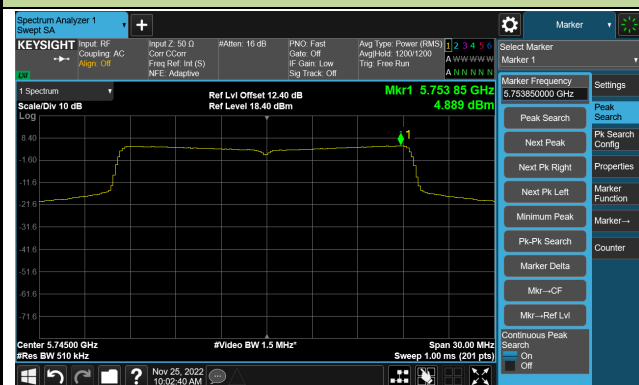

802.11ac-VHT160 Power Spectral Density- Ant 0

Channel 50 (5250MHz)

Channel 114 (5570MHz)

802.11ax-HE20 Power Spectral Density- Ant 0

Channel 36 (5180MHz)

Channel 44 (5220MHz)

Channel 48 (5240MHz)

Channel 52 (5260MHz)

Channel 60 (5300MHz)

Channel 64 (5320MHz)

802.11ax-HE20 Power Spectral Density- Ant 0

Channel 100 (5500MHz)

Channel 116 (5580MHz)

Channel 140 (5700MHz)

Channel 144(5720MHz)

Channel 149 (5745MHz)

Channel 157 (5785MHz)

Channel 165 (5825MHz)

802.11ax-HE40 Power Spectral Density- Ant 0

Channel 38 (5190MHz)

Channel 46 (5230MHz)

Channel 54 (5270MHz)

Channel 62 (5310MHz)

Channel 102 (5510MHz)