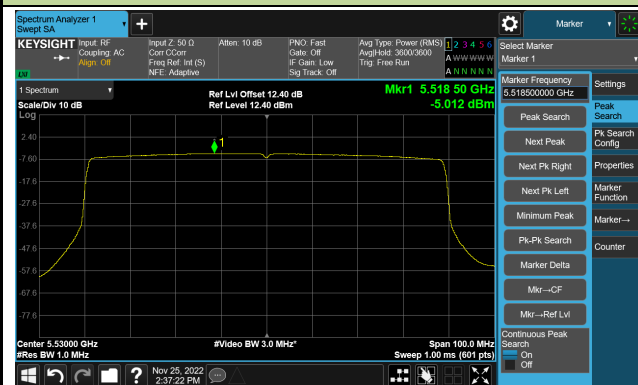

Channel 110 (5550MHz)

802.11ax-HE40 Power Spectral Density- Ant 0

Channel 134 (5670MHz)

Channel 142(5710MHz)

Channel 151 (5755MHz)

Channel 159 (5795MHz)

802.11ax-HE80 Power Spectral Density- Ant 0

Channel 42 (5210MHz)

Channel 58 (5290MHz)

Channel 106 (5530MHz)

Channel 122 (5610MHz)

Channel 138 (5690MHz)

Channel 155 (5775MHz)

802.11ax-HE160 Power Spectral Density- Ant 0

Channel 50 (5250MHz)

Channel 114 (5570MHz)