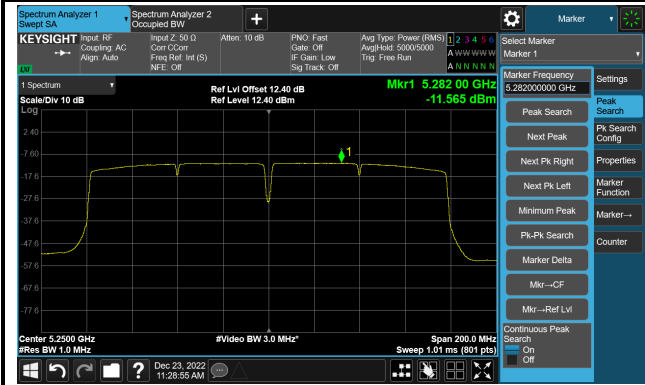

802.11ac-VHT160 Power Spectral Density- Ant 0

Channel 50 (5250MHz)

Channel 114 (5570MHz)

802.11ax-HE20 Power Spectral Density- Ant 0

Channel 36 (5180MHz)

Channel 44 (5220MHz)

Channel 48 (5240MHz)

Channel 52 (5260MHz)

Channel 60 (5300MHz)

Channel 64 (5320MHz)

802.11ax-HE20 Power Spectral Density- Ant 0

Channel 100 (5500MHz)

Channel 116 (5580MHz)

Channel 140 (5700MHz)

Channel 144(5720MHz)

Channel 149 (5745MHz)