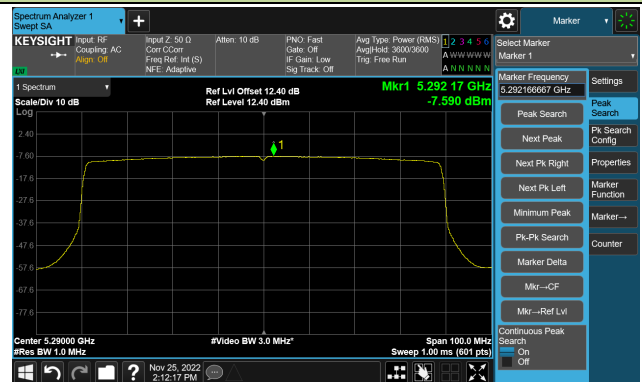

Channel 110 (5550MHz)

802.11ax-HE40 Power Spectral Density- Ant 0

Channel 134 (5670MHz)

Channel 142(5710MHz)

Channel 151 (5755MHz)

Channel 159 (5795MHz)

802.11ax-HE80 Power Spectral Density- Ant 0

Channel 42 (5210MHz)

Channel 58 (5290MHz)

Channel 106 (5530MHz)

Channel 122 (5610MHz)

Channel 138 (5690MHz)

Channel 155 (5775MHz)

802.11ax-HE160 Power Spectral Density- Ant 0

Channel 50 (5250MHz)

Channel 114 (5570MHz)