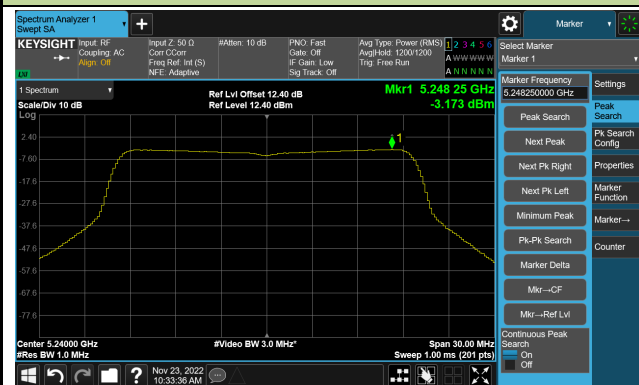

802.11ac-VHT160 Power Spectral Density- Ant 0

Channel 50 (5250MHz)

Channel 114 (5570MHz)

802.11ax-HE20 Power Spectral Density- Ant 0

Channel 36 (5180MHz)

Channel 44 (5220MHz)

Channel 48 (5240MHz)

Channel 52 (5260MHz)

Channel 60 (5300MHz)

Channel 64 (5320MHz)

802.11ax-HE20 Power Spectral Density- Ant 0

Channel 100 (5500MHz)

Channel 116 (5580MHz)

Channel 140 (5700MHz)

Channel 144(5720MHz)

Channel 149 (5745MHz)