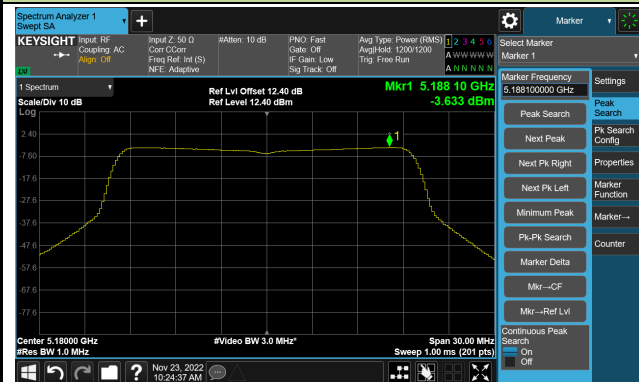

802.11ac-VHT160 Power Spectral Density- Ant 0

Channel 50 (5250MHz)

Channel 114 (5570MHz)

802.11ax-HE20 Power Spectral Density- Ant 0

Channel 36 (5180MHz)

Channel 44 (5220MHz)

Channel 48 (5240MHz)

Channel 52 (5260MHz)

Channel 60 (5300MHz)

Channel 64 (5320MHz)

802.11ax-HE20 Power Spectral Density- Ant 0

Channel 100 (5500MHz)

Channel 116 (5580MHz)

Channel 140 (5700MHz)

Channel 144(5720MHz)

Channel 149 (5745MHz)