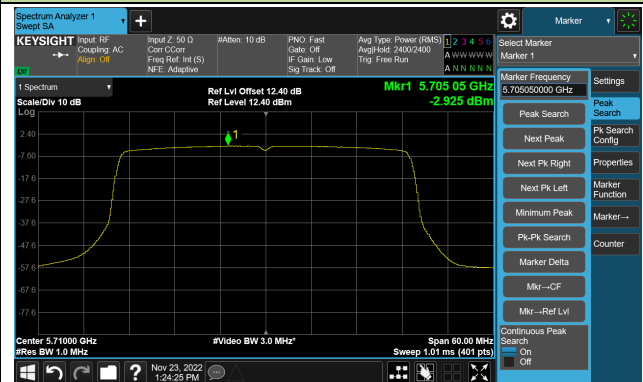

Channel 110 (5550MHz)

802.11ax-HE40 Power Spectral Density- Ant 0

Channel 134 (5670MHz)

Channel 142(5710MHz)

Channel 151 (5755MHz)

Channel 159 (5795MHz)

802.11ax-HE80 Power Spectral Density- Ant 0

Channel 42 (5210MHz)

Channel 58 (5290MHz)

Channel 106 (5530MHz)

Channel 122 (5610MHz)

Channel 138 (5690MHz)

Channel 155 (5775MHz)

802.11ax-HE160 Power Spectral Density- Ant 0

Channel 50 (5250MHz)

Channel 114 (5570MHz)