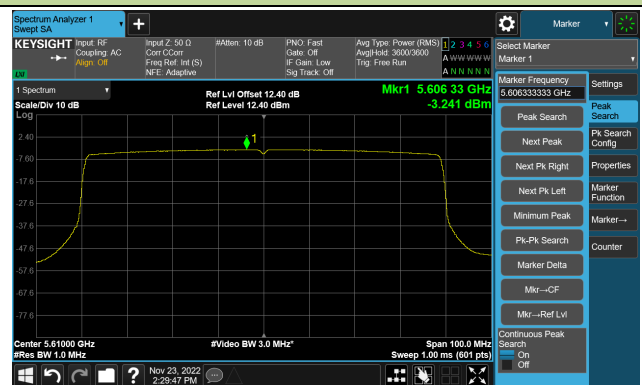

Channel 110 (5550MHz)

802.11ax-HE40 Power Spectral Density- Ant 0

Channel 134 (5670MHz)

Channel 142(5710MHz)

Channel 151 (5755MHz)

Channel 159 (5795MHz)

802.11ax-HE80 Power Spectral Density- Ant 0

Channel 42 (5210MHz)

Channel 58 (5290MHz)

Channel 106 (5530MHz)

Channel 122 (5610MHz)

Channel 138 (5690MHz)

Channel 155 (5775MHz)

802.11ax-HE160 Power Spectral Density- Ant 0

Channel 50 (5250MHz)

Channel 114 (5570MHz)