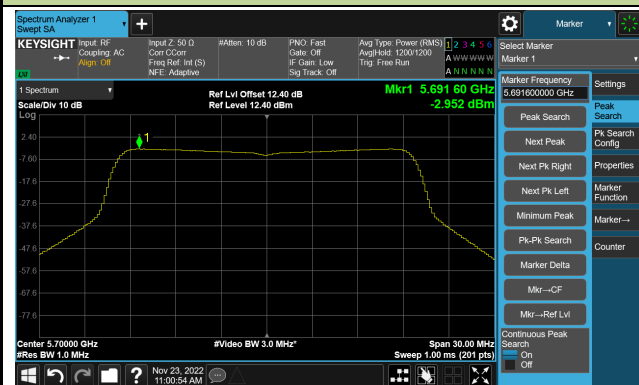

802.11ac-VHT160 Power Spectral Density- Ant 0

Channel 50 (5250MHz)

Channel 114 (5570MHz)

802.11ax-HE20 Power Spectral Density- Ant 0

Channel 36 (5180MHz)

Channel 44 (5220MHz)

Channel 48 (5240MHz)

Channel 52 (5260MHz)

Channel 60 (5300MHz)

Channel 64 (5320MHz)

802.11ax-HE20 Power Spectral Density- Ant 0

Channel 100 (5500MHz)

Channel 116 (5580MHz)

Channel 140 (5700MHz)

Channel 144(5720MHz)

Channel 149 (5745MHz)

Channel 157 (5785MHz)

Channel 165 (5825MHz)

802.11ax-HE40 Power Spectral Density- Ant 0

Channel 38 (5190MHz)

Channel 46 (5230MHz)

Channel 54 (5270MHz)

Channel 62 (5310MHz)

Channel 102 (5510MHz)