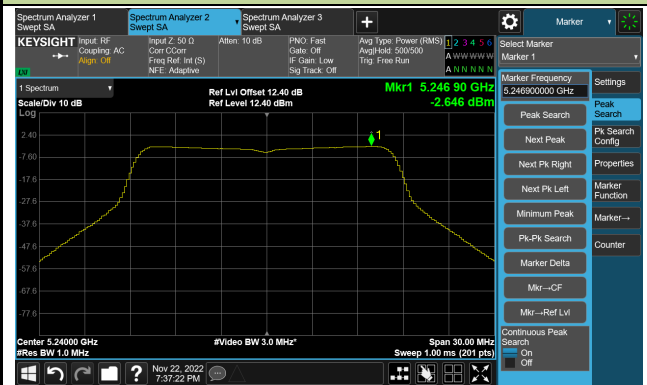

Channel 58 (5290MHz)

Channel 106 (5530MHz)

Channel 122 (5610MHz)

Channel 138 (5690MHz)

Channel 155 (5775MHz)

802.11ax-HE160 Power Spectral Density- Ant 0

Channel 50 (5250MHz)

Channel 114 (5570MHz)

802.11a Power Spectral Density- Ant 1

Channel 36 (5180MHz)

Channel 44 (5220MHz)

Channel 48 (5240MHz)

Channel 52 (5260MHz)

Channel 60 (5300MHz)

Channel 64 (5320MHz)