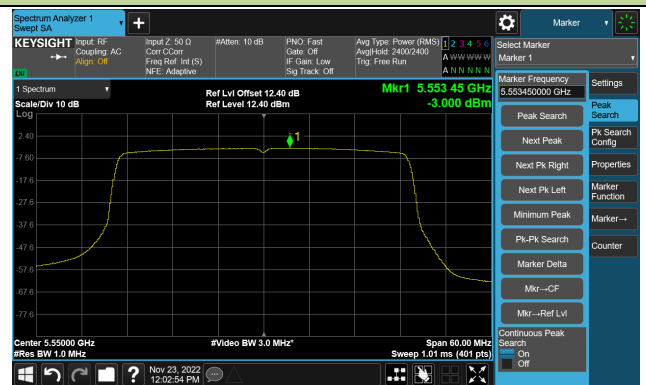

Channel 157 (5785MHz)

Channel 165 (5825MHz)

802.11ax-HE40 Power Spectral Density- Ant 0

Channel 38 (5190MHz)

Channel 46 (5230MHz)

Channel 54 (5270MHz)

Channel 62 (5310MHz)

Channel 102 (5510MHz)

Channel 110 (5550MHz)

802.11ax-HE40 Power Spectral Density- Ant 0

Channel 134 (5670MHz)

Channel 142(5710MHz)

Channel 151 (5755MHz)

Channel 159 (5795MHz)

802.11ax-HE80 Power Spectral Density- Ant 0

Channel 42 (5210MHz)