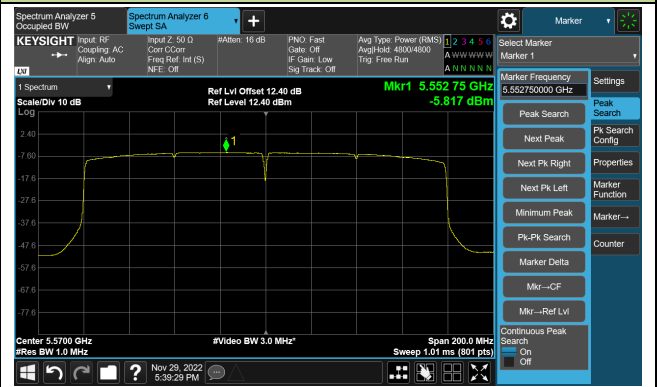

Channel 110 (5550MHz)

802.11ax-HE40 Power Spectral Density- Ant 0

Channel 134 (5670MHz)

Channel 142(5710MHz)

Channel 151 (5755MHz)

Channel 159 (5795MHz)

802.11ax-HE80 Power Spectral Density- Ant 0

Channel 42 (5210MHz)

Channel 58 (5290MHz)

Channel 106 (5530MHz)

Channel 122 (5610MHz)

Channel 138 (5690MHz)

Channel 155 (5775MHz)

802.11ax-HE160 Power Spectral Density- Ant 0

Channel 50 (5250MHz)

Channel 114 (5570MHz)

802.11a Power Spectral Density- Ant 1

Channel 36 (5180MHz)

Channel 44 (5220MHz)

Channel 48 (5240MHz)

Channel 52 (5260MHz)

Channel 60 (5300MHz)

Channel 64 (5320MHz)