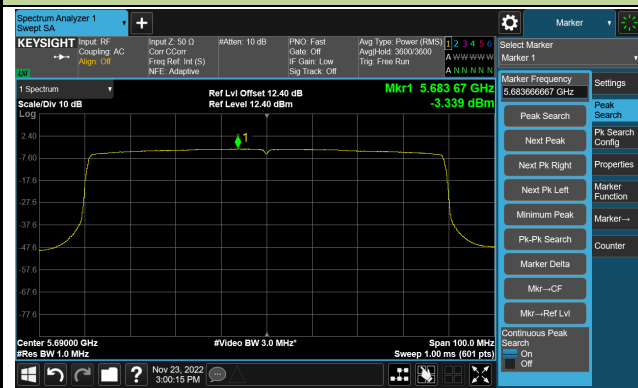

Channel 58 (5290MHz)

Channel 106 (5530MHz)

Channel 122 (5610MHz)

Channel 138 (5690MHz)

Channel 155 (5775MHz)

802.11ax-HE160 Power Spectral Density- Ant 0

Channel 50 (5250MHz)

Channel 114 (5570MHz)

802.11a Power Spectral Density- Ant 1

Channel 36 (5180MHz)

Channel 44 (5220MHz)

Channel 48 (5240MHz)

Channel 52 (5260MHz)

Channel 60 (5300MHz)

Channel 64 (5320MHz)