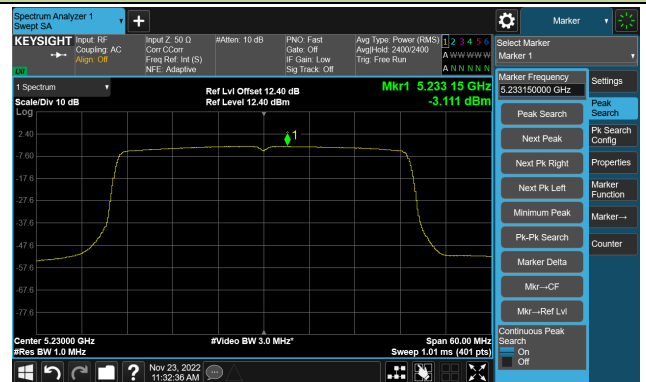

Channel 157 (5785MHz)

Channel 165 (5825MHz)

802.11ax-HE40 Power Spectral Density- Ant 0

Channel 38 (5190MHz)

Channel 46 (5230MHz)

Channel 54 (5270MHz)

Channel 62 (5310MHz)

Channel 102 (5510MHz)

Channel 110 (5550MHz)

802.11ax-HE40 Power Spectral Density- Ant 0

Channel 134 (5670MHz)

Channel 142(5710MHz)

Channel 151 (5755MHz)

Channel 159 (5795MHz)

802.11ax-HE80 Power Spectral Density- Ant 0

Channel 42 (5210MHz)