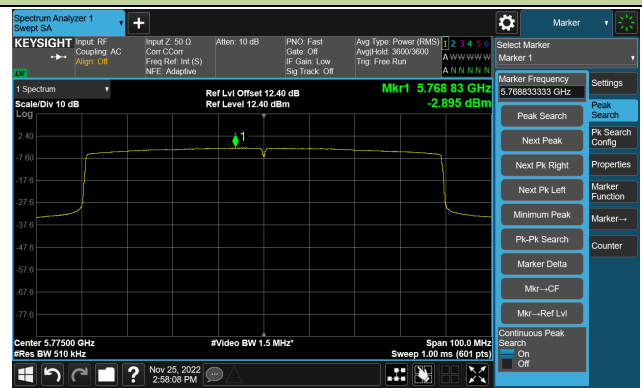

Channel 110 (5550MHz)

802.11ax-HE40 Power Spectral Density- Ant 0

Channel 134 (5670MHz)

Channel 142(5710MHz)

Channel 151 (5755MHz)

Channel 159 (5795MHz)

802.11ax-HE80 Power Spectral Density- Ant 0

Channel 42 (5210MHz)

Channel 58 (5290MHz)

Channel 106 (5530MHz)

Channel 122 (5610MHz)

Channel 138 (5690MHz)

Channel 155 (5775MHz)

802.11ax-HE160 Power Spectral Density- Ant 0

Channel 50 (5250MHz)

Channel 114 (5570MHz)

802.11a Power Spectral Density- Ant 1

Channel 36 (5180MHz)

Channel 44 (5220MHz)

Channel 48 (5240MHz)

Channel 52 (5260MHz)

Channel 60 (5300MHz)

Channel 64 (5320MHz)