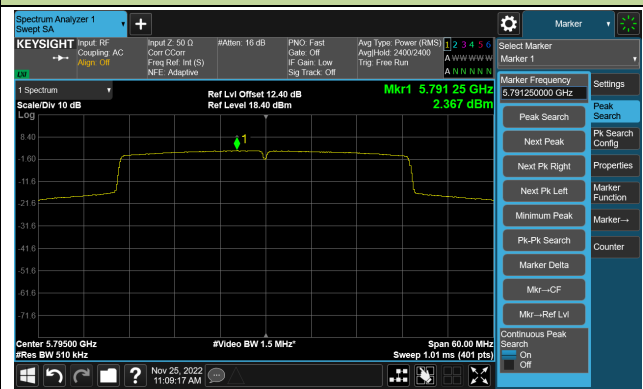

Channel 110 (5550MHz)

802.11ax-HE40 Power Spectral Density- Ant 0

Channel 134 (5670MHz)

Channel 142(5710MHz)

Channel 151 (5755MHz)

Channel 159 (5795MHz)

802.11ax-HE80 Power Spectral Density- Ant 0

Channel 42 (5210MHz)

Channel 58 (5290MHz)

Channel 106 (5530MHz)

Channel 122 (5610MHz)

Channel 138 (5690MHz)

Channel 155 (5775MHz)

802.11ax-HE160 Power Spectral Density- Ant 0

Channel 50 (5250MHz)

Channel 114 (5570MHz)