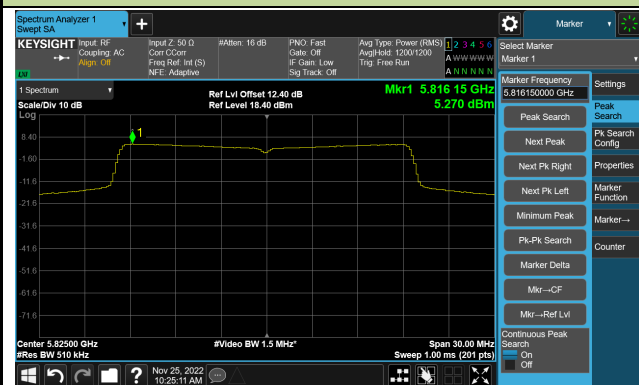

802.11ac-VHT160 Power Spectral Density- Ant 0

Channel 50 (5250MHz)

Channel 114 (5570MHz)

802.11ax-HE20 Power Spectral Density- Ant 0

Channel 36 (5180MHz)

Channel 44 (5220MHz)

Channel 48 (5240MHz)

Channel 52 (5260MHz)

Channel 60 (5300MHz)

Channel 64 (5320MHz)

802.11ax-HE20 Power Spectral Density- Ant 0

Channel 100 (5500MHz)

Channel 116 (5580MHz)

Channel 140 (5700MHz)

Channel 144(5720MHz)

Channel 149 (5745MHz)

Channel 157 (5785MHz)

Channel 165 (5825MHz)

802.11ax-HE40 Power Spectral Density- Ant 0

Channel 38 (5190MHz)

Channel 46 (5230MHz)

Channel 54 (5270MHz)

Channel 62 (5310MHz)

Channel 102 (5510MHz)