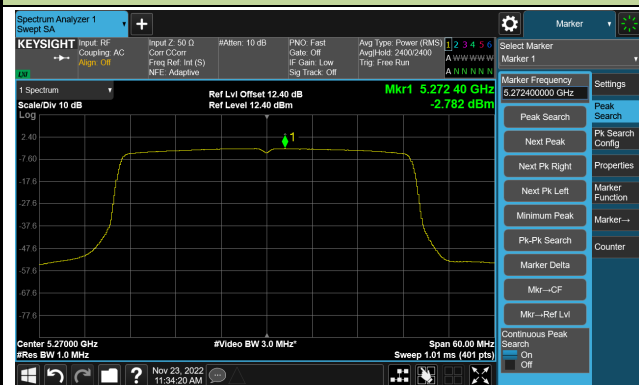

Channel 60 (5300MHz)

Channel 64 (5320MHz)

802.11ax-HE20 Power Spectral Density- Ant 0

Channel 100 (5500MHz)

Channel 116 (5580MHz)

Channel 140 (5700MHz)

Channel 144(5720MHz)

Channel 149 (5745MHz)

Channel 157 (5785MHz)

Channel 165 (5825MHz)

802.11ax-HE40 Power Spectral Density- Ant 0

Channel 38 (5190MHz)

Channel 46 (5230MHz)

Channel 54 (5270MHz)

Channel 62 (5310MHz)

Channel 102 (5510MHz)

Channel 110 (5550MHz)

802.11ax-HE40 Power Spectral Density- Ant 0

Channel 134 (5670MHz)

Channel 142(5710MHz)

Channel 151 (5755MHz)

Channel 159 (5795MHz)

802.11ax-HE80 Power Spectral Density- Ant 0

Channel 42 (5210MHz)