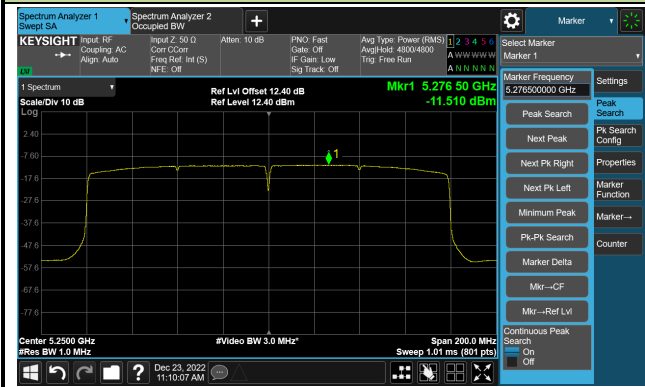

Channel 58 (5290MHz)

Channel 106 (5530MHz)

Channel 122 (5610MHz)

Channel 138 (5690MHz)

Channel 155 (5775MHz)

802.11ax-HE160 Power Spectral Density- Ant 0

Channel 50 (5250MHz)

Channel 114 (5570MHz)

802.11a Power Spectral Density- Ant 1

Channel 36 (5180MHz)

Channel 44 (5220MHz)

Channel 48 (5240MHz)

Channel 52 (5260MHz)

Channel 60 (5300MHz)

Channel 64 (5320MHz)