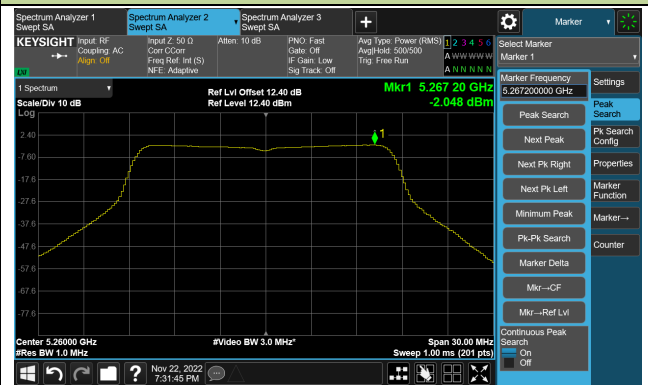

Channel 58 (5290MHz)

Channel 106 (5530MHz)

Channel 122 (5610MHz)

Channel 138 (5690MHz)

Channel 155 (5775MHz)

802.11ax-HE160 Power Spectral Density- Ant 0

Channel 50 (5250MHz)

Channel 114 (5570MHz)

802.11a Power Spectral Density- Ant 1

Channel 36 (5180MHz)

Channel 44 (5220MHz)

Channel 48 (5240MHz)

Channel 52 (5260MHz)

Channel 60 (5300MHz)

Channel 64 (5320MHz)