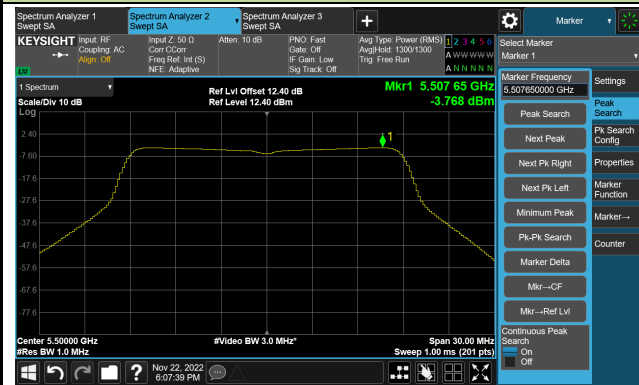

802.11ac-VHT20 Power Spectral Density- Ant 0

Channel 36 (5180MHz)

Channel 44 (5220MHz)

Channel 48 (5240MHz)

Channel 52 (5260MHz)

Channel 60 (5300MHz)

Channel 64 (5320MHz)

802.11ac-VHT20 Power Spectral Density- Ant 0

Channel 100 (5500MHz)

Channel 116 (5580MHz)

Channel 140 (5700MHz)

Channel 144(5720MHz)

Channel 149 (5745MHz)

Channel 157 (5785MHz)

Channel 165 (5825MHz)

802.11ac-VHT40 Power Spectral Density- Ant 0