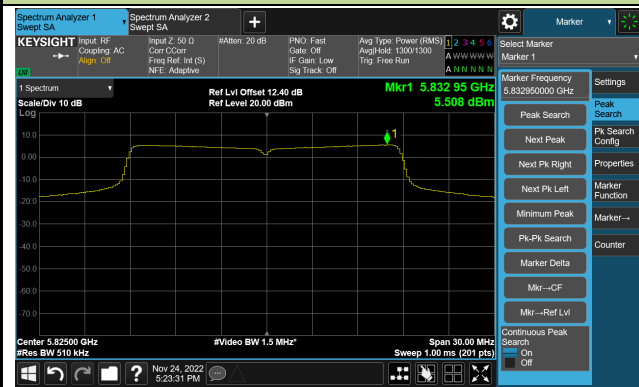

802.11ac-VHT20 Power Spectral Density- Ant 0

Channel 36 (5180MHz)

Channel 44 (5220MHz)

Channel 48 (5240MHz)

Channel 52 (5260MHz)

Channel 60 (5300MHz)

Channel 64 (5320MHz)

802.11ac-VHT20 Power Spectral Density- Ant 0

Channel 100 (5500MHz)

Channel 116 (5580MHz)

Channel 140 (5700MHz)

Channel 144(5720MHz)

Channel 149 (5745MHz)

Channel 157 (5785MHz)

Channel 165 (5825MHz)

802.11ac-VHT40 Power Spectral Density- Ant 0

Channel 38 (5190MHz)

Channel 46 (5230MHz)

Channel 54 (5270MHz)

Channel 62 (5310MHz)

Channel 102 (5510MHz)

Channel 110 (5550MHz)

802.11ac-VHT40 Power Spectral Density- Ant 0

Channel 134 (5670MHz)