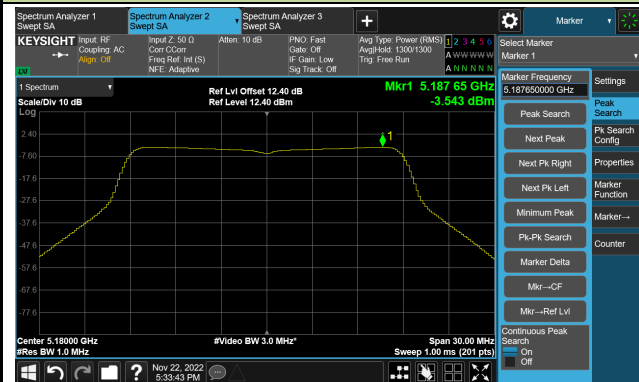

Client Mode

802.11a Power Spectral Density- Ant 0

Channel 36 (5180MHz)

Channel 44 (5220MHz)

Channel 48 (5240MHz)

Channel 52 (5260MHz)

Channel 60 (5300MHz)

Channel 64 (5320MHz)

802.11ac-VHT20 Power Spectral Density- Ant 0

Channel 36 (5180MHz)

Channel 44 (5220MHz)

Channel 48 (5240MHz)

Channel 52 (5260MHz)

Channel 60 (5300MHz)

Channel 64 (5320MHz)

802.11ac-VHT20 Power Spectral Density- Ant 0