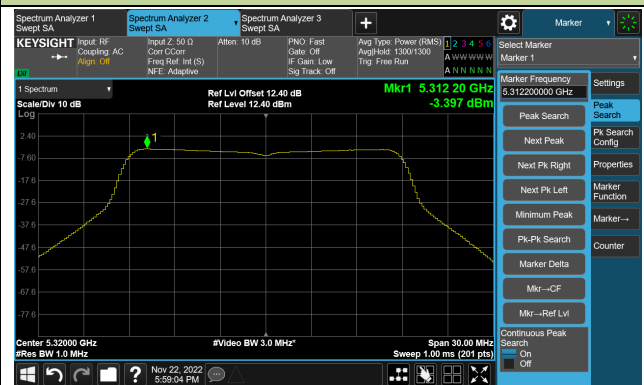

802.11ac-VHT20 Power Spectral Density- Ant 0

Channel 36 (5180MHz)

Channel 44 (5220MHz)

Channel 48 (5240MHz)

Channel 52 (5260MHz)

Channel 60 (5300MHz)

Channel 64 (5320MHz)

802.11ac-VHT20 Power Spectral Density- Ant 0

Channel 100 (5500MHz)

Channel 116 (5580MHz)

Channel 140 (5700MHz)

Channel 144(5720MHz)

Channel 149 (5745MHz)

Channel 157 (5785MHz)

Channel 165 (5825MHz)

802.11ac-VHT40 Power Spectral Density- Ant 0