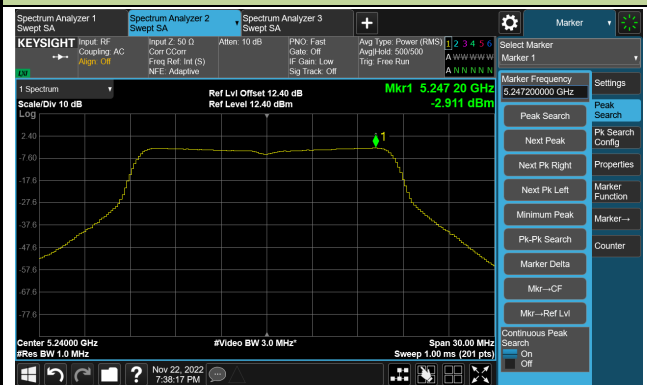

Client Mode

802.11a Power Spectral Density- Ant 0

Channel 36 (5180MHz)

Channel 44 (5220MHz)

Channel 48 (5240MHz)

Channel 52 (5260MHz)

Channel 60 (5300MHz)

Channel 64 (5320MHz)

802.11ac-VHT20 Power Spectral Density- Ant 0

Channel 36 (5180MHz)

Channel 44 (5220MHz)

Channel 48 (5240MHz)

Channel 52 (5260MHz)

Channel 60 (5300MHz)

Channel 64 (5320MHz)

802.11ac-VHT20 Power Spectral Density- Ant 0