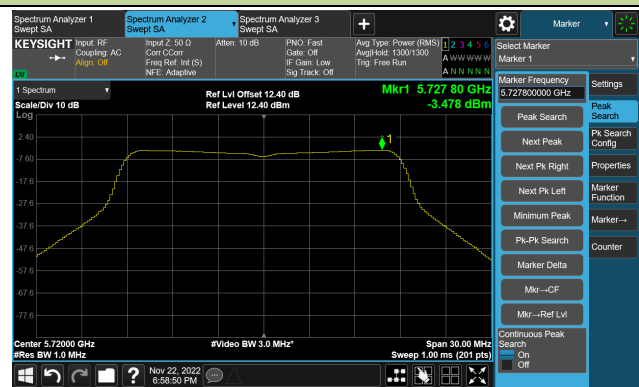

802.11ac-VHT20 Power Spectral Density- Ant 0

Channel 36 (5180MHz)

Channel 44 (5220MHz)

Channel 48 (5240MHz)

Channel 52 (5260MHz)

Channel 60 (5300MHz)

Channel 64 (5320MHz)

802.11ac-VHT20 Power Spectral Density- Ant 0

Channel 100 (5500MHz)

Channel 116 (5580MHz)

Channel 140 (5700MHz)

Channel 144(5720MHz)

Channel 149 (5745MHz)

Channel 157 (5785MHz)

Channel 165 (5825MHz)

802.11ac-VHT40 Power Spectral Density- Ant 0

Channel 38 (5190MHz)

Channel 46 (5230MHz)

Channel 54 (5270MHz)

Channel 62 (5310MHz)

Channel 102 (5510MHz)

Channel 110 (5550MHz)

802.11ac-VHT40 Power Spectral Density- Ant 0

Channel 134 (5670MHz)