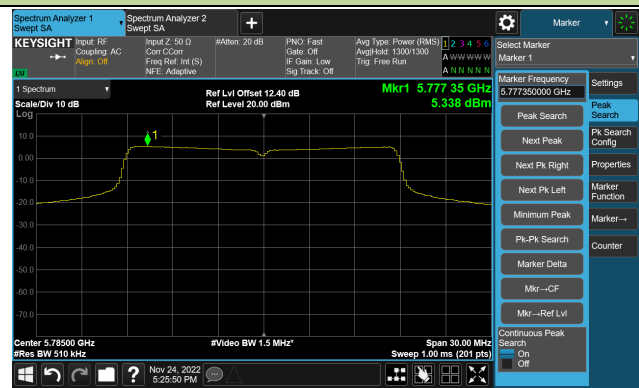

802.11ac-VHT20 Power Spectral Density- Ant 0

Channel 36 (5180MHz)

Channel 44 (5220MHz)

Channel 48 (5240MHz)

Channel 52 (5260MHz)

Channel 60 (5300MHz)

Channel 64 (5320MHz)

802.11ac-VHT20 Power Spectral Density- Ant 0

Channel 100 (5500MHz)

Channel 116 (5580MHz)

Channel 140 (5700MHz)

Channel 144(5720MHz)

Channel 149 (5745MHz)

Channel 157 (5785MHz)

Channel 165 (5825MHz)

802.11ac-VHT40 Power Spectral Density- Ant 0

Channel 38 (5190MHz)

Channel 46 (5230MHz)

Channel 54 (5270MHz)

Channel 62 (5310MHz)

Channel 102 (5510MHz)

Channel 110 (5550MHz)

802.11ac-VHT40 Power Spectral Density- Ant 0

Channel 134 (5670MHz)