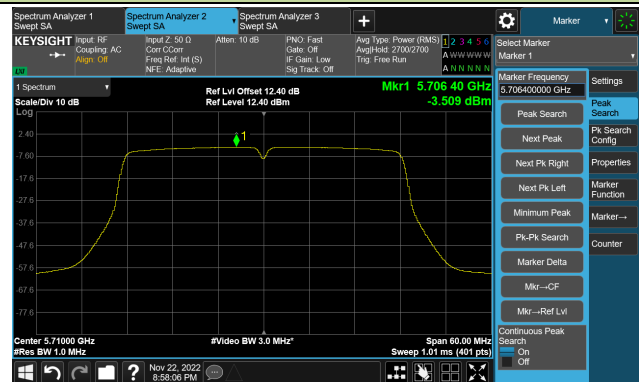

Channel 38 (5190MHz)

Channel 46 (5230MHz)

Channel 54 (5270MHz)

Channel 62 (5310MHz)

Channel 102 (5510MHz)

Channel 110 (5550MHz)

802.11ac-VHT40 Power Spectral Density- Ant 0

Channel 134 (5670MHz)

Channel 142(5710MHz)

Channel 151 (5755MHz)

Channel 159 (5795MHz)

802.11ac-VHT80 Power Spectral Density- Ant 0

Channel 42 (5210MHz)

Channel 58 (5290MHz)

Channel 106 (5530MHz)

Channel 122 (5610MHz)