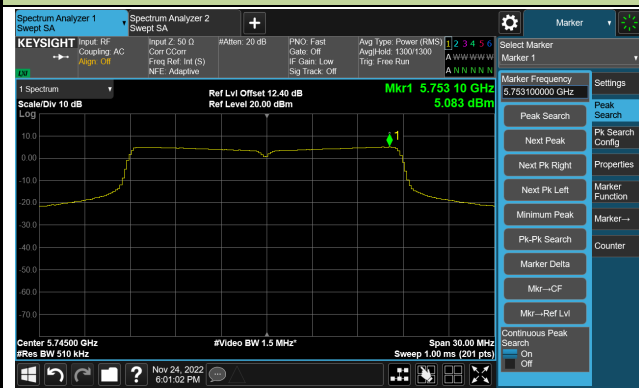

802.11ac-VHT20 Power Spectral Density- Ant 0

Channel 36 (5180MHz)

Channel 44 (5220MHz)

Channel 48 (5240MHz)

Channel 52 (5260MHz)

Channel 60 (5300MHz)

Channel 64 (5320MHz)

802.11ac-VHT20 Power Spectral Density- Ant 0

Channel 100 (5500MHz)

Channel 116 (5580MHz)

Channel 140 (5700MHz)

Channel 144(5720MHz)

Channel 149 (5745MHz)

Channel 157 (5785MHz)

Channel 165 (5825MHz)

802.11ac-VHT40 Power Spectral Density- Ant 0

Channel 38 (5190MHz)

Channel 46 (5230MHz)

Channel 54 (5270MHz)

Channel 62 (5310MHz)

Channel 102 (5510MHz)

Channel 110 (5550MHz)

802.11ac-VHT40 Power Spectral Density- Ant 0

Channel 134 (5670MHz)