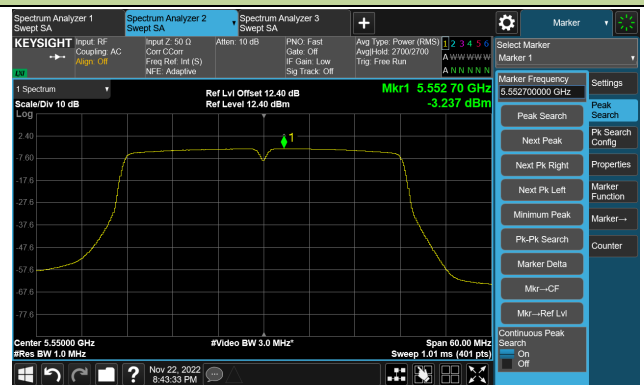

Channel 38 (5190MHz)

Channel 46 (5230MHz)

Channel 54 (5270MHz)

Channel 62 (5310MHz)

Channel 102 (5510MHz)

Channel 110 (5550MHz)

802.11ac-VHT40 Power Spectral Density- Ant 0

Channel 134 (5670MHz)

Channel 142(5710MHz)

Channel 151 (5755MHz)

Channel 159 (5795MHz)

802.11ac-VHT80 Power Spectral Density- Ant 0

Channel 42 (5210MHz)

Channel 58 (5290MHz)

Channel 106 (5530MHz)

Channel 122 (5610MHz)