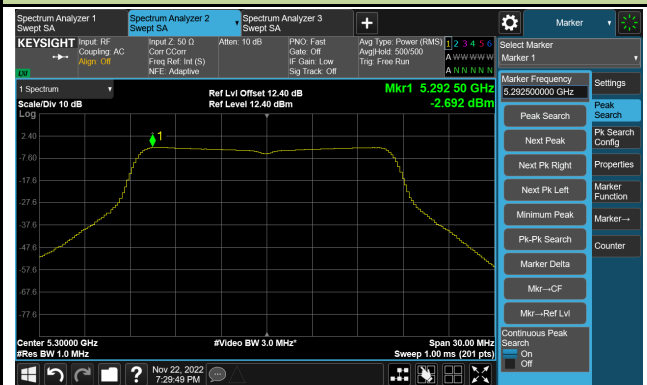

Client Mode

802.11a Power Spectral Density- Ant 0

Channel 36 (5180MHz)

Channel 44 (5220MHz)

Channel 48 (5240MHz)

Channel 52 (5260MHz)

Channel 60 (5300MHz)

Channel 64 (5320MHz)

802.11ac-VHT20 Power Spectral Density- Ant 0

Channel 36 (5180MHz)

Channel 44 (5220MHz)

Channel 48 (5240MHz)

Channel 52 (5260MHz)

Channel 60 (5300MHz)

Channel 64 (5320MHz)

802.11ac-VHT20 Power Spectral Density- Ant 0