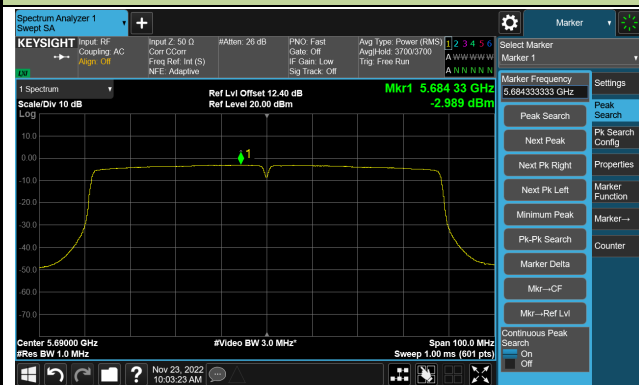

Channel 142(5710MHz)

Channel 151 (5755MHz)

Channel 159 (5795MHz)

802.11ac-VHT80 Power Spectral Density- Ant 0

Channel 42 (5210MHz)

Channel 58 (5290MHz)

Channel 106 (5530MHz)

Channel 122 (5610MHz)

Channel 138 (5690MHz)

Channel 155 (5775MHz)