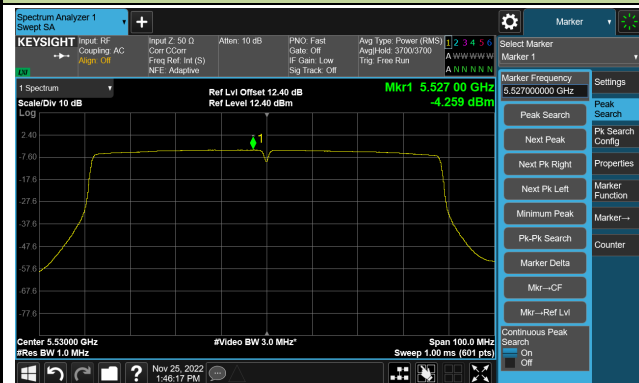

Channel 142(5710MHz)

Channel 151 (5755MHz)

Channel 159 (5795MHz)

802.11ac-VHT80 Power Spectral Density- Ant 0

Channel 42 (5210MHz)

Channel 58 (5290MHz)

Channel 106 (5530MHz)

Channel 122 (5610MHz)

Channel 138 (5690MHz)

Channel 155 (5775MHz)