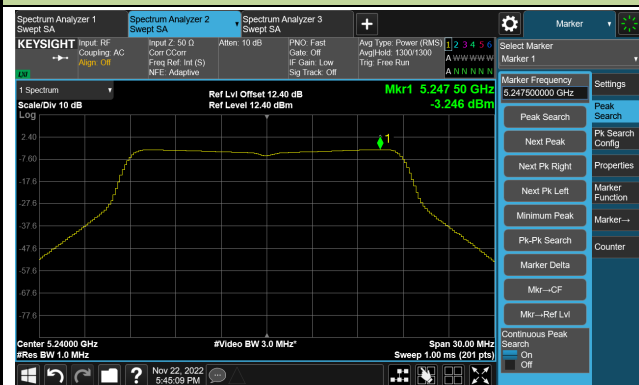

Client Mode

802.11a Power Spectral Density- Ant 0

Channel 36 (5180MHz)

Channel 44 (5220MHz)

Channel 48 (5240MHz)

Channel 52 (5260MHz)

Channel 60 (5300MHz)

Channel 64 (5320MHz)

802.11ac-VHT20 Power Spectral Density- Ant 0

Channel 36 (5180MHz)

Channel 44 (5220MHz)

Channel 48 (5240MHz)

Channel 52 (5260MHz)

Channel 60 (5300MHz)

Channel 64 (5320MHz)

802.11ac-VHT20 Power Spectral Density- Ant 0

Channel 100 (5500MHz)

Channel 116 (5580MHz)

Channel 140 (5700MHz)

Channel 144(5720MHz)

Channel 149 (5745MHz)

Channel 157 (5785MHz)

Channel 165 (5825MHz)

802.11ac-VHT40 Power Spectral Density- Ant 0