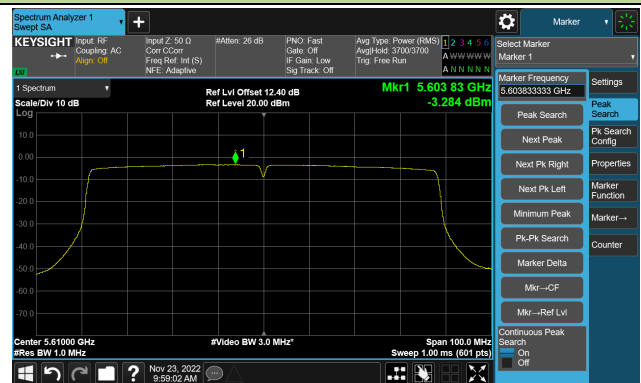

Channel 142(5710MHz)

Channel 151 (5755MHz)

Channel 159 (5795MHz)

802.11ac-VHT80 Power Spectral Density- Ant 0

Channel 42 (5210MHz)

Channel 58 (5290MHz)

Channel 106 (5530MHz)

Channel 122 (5610MHz)

Channel 138 (5690MHz)

Channel 155 (5775MHz)