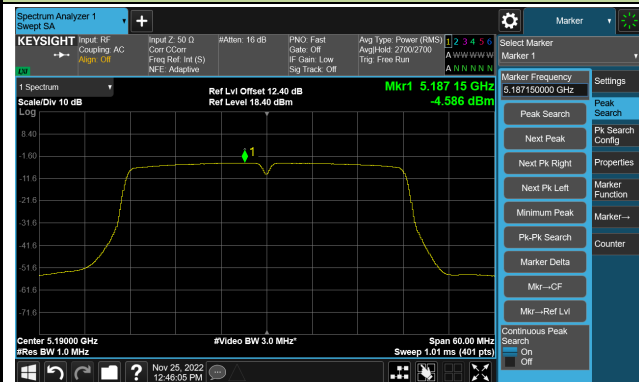

802.11ac-VHT20 Power Spectral Density- Ant 0

Channel 36 (5180MHz)

Channel 44 (5220MHz)

Channel 48 (5240MHz)

Channel 52 (5260MHz)

Channel 60 (5300MHz)

Channel 64 (5320MHz)

802.11ac-VHT20 Power Spectral Density- Ant 0

Channel 100 (5500MHz)

Channel 116 (5580MHz)

Channel 140 (5700MHz)

Channel 144(5720MHz)

Channel 149 (5745MHz)

Channel 157 (5785MHz)

Channel 165 (5825MHz)

802.11ac-VHT40 Power Spectral Density- Ant 0

Channel 38 (5190MHz)

Channel 46 (5230MHz)

Channel 54 (5270MHz)

Channel 62 (5310MHz)

Channel 102 (5510MHz)

Channel 110 (5550MHz)

802.11ac-VHT40 Power Spectral Density- Ant 0

Channel 134 (5670MHz)