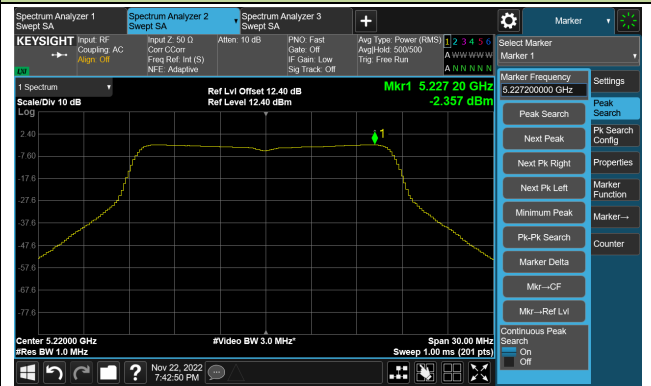

Client Mode

802.11a Power Spectral Density- Ant 0

Channel 36 (5180MHz)

Channel 44 (5220MHz)

Channel 48 (5240MHz)

Channel 52 (5260MHz)

Channel 60 (5300MHz)

Channel 64 (5320MHz)

802.11ac-VHT20 Power Spectral Density- Ant 0

Channel 36 (5180MHz)

Channel 44 (5220MHz)

Channel 48 (5240MHz)

Channel 52 (5260MHz)

Channel 60 (5300MHz)

Channel 64 (5320MHz)

802.11ac-VHT20 Power Spectral Density- Ant 0