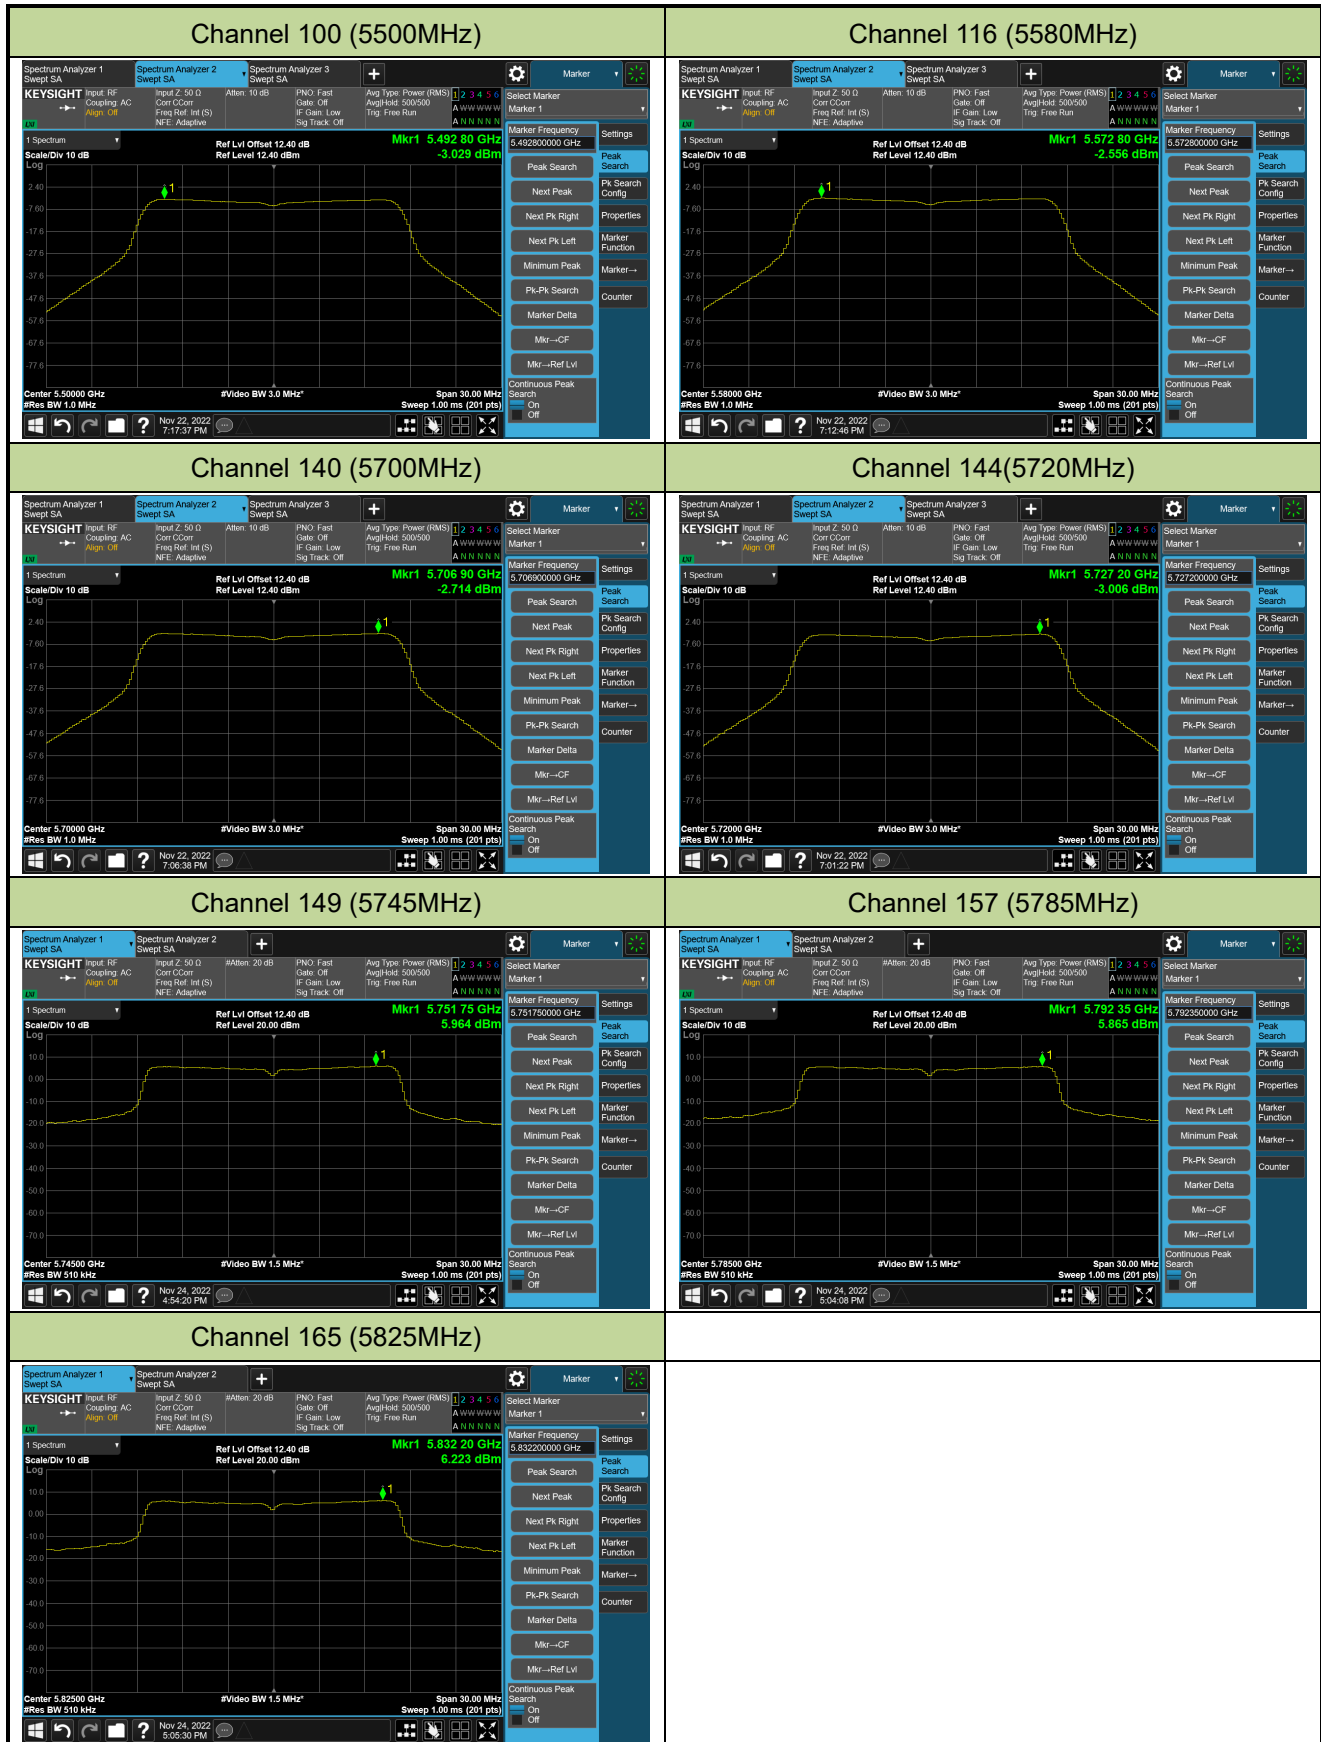

Client Mode

802.11a Power Spectral Density- Ant 0

Channel 36 (5180MHz)

Channel 44 (5220MHz)

Channel 48 (5240MHz)

Channel 52 (5260MHz)

Channel 60 (5300MHz)

Channel 64 (5320MHz)

802.11ac-VHT20 Power Spectral Density- Ant 0

Channel 36 (5180MHz)

Channel 44 (5220MHz)

Channel 48 (5240MHz)

Channel 52 (5260MHz)

Channel 60 (5300MHz)

Channel 64 (5320MHz)

802.11ac-VHT20 Power Spectral Density- Ant 0

Channel 100 (5500MHz)

Channel 116 (5580MHz)

Channel 140 (5700MHz)

Channel 144(5720MHz)

Channel 149 (5745MHz)

Channel 157 (5785MHz)

Channel 165 (5825MHz)

802.11ac-VHT40 Power Spectral Density- Ant 0