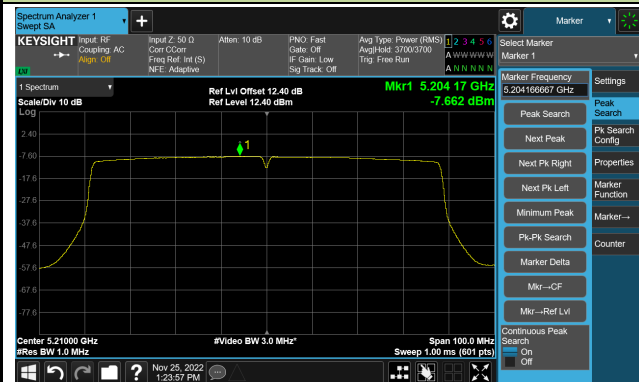

Channel 142(5710MHz)

Channel 151 (5755MHz)

Channel 159 (5795MHz)

802.11ac-VHT80 Power Spectral Density- Ant 0

Channel 42 (5210MHz)

Channel 58 (5290MHz)

Channel 106 (5530MHz)

Channel 122 (5610MHz)

Channel 138 (5690MHz)

Channel 155 (5775MHz)