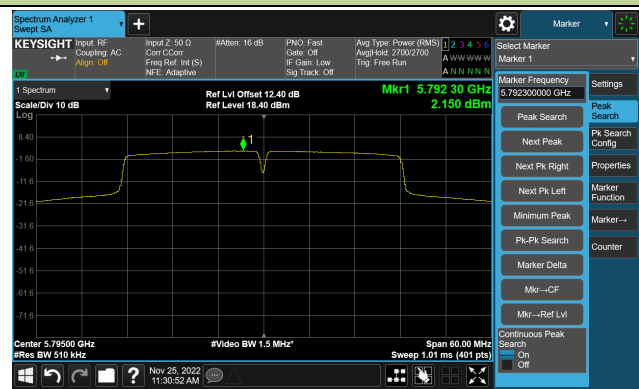

Channel 38 (5190MHz)

Channel 46 (5230MHz)

Channel 54 (5270MHz)

Channel 62 (5310MHz)

Channel 102 (5510MHz)

Channel 110 (5550MHz)

802.11ac-VHT40 Power Spectral Density- Ant 0

Channel 134 (5670MHz)

Channel 142(5710MHz)

Channel 151 (5755MHz)

Channel 159 (5795MHz)

802.11ac-VHT80 Power Spectral Density- Ant 0

Channel 42 (5210MHz)

Channel 58 (5290MHz)

Channel 106 (5530MHz)

Channel 122 (5610MHz)