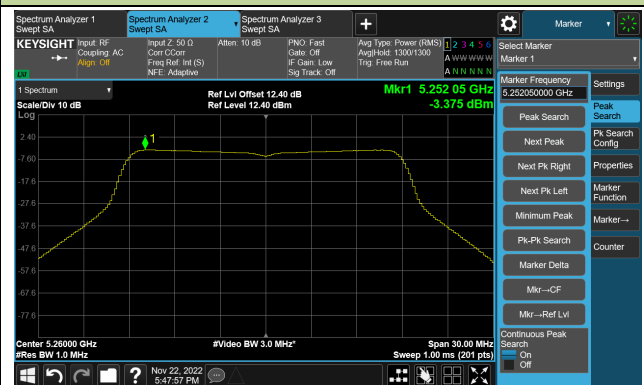

802.11ac-VHT20 Power Spectral Density- Ant 0

Channel 36 (5180MHz)

Channel 44 (5220MHz)

Channel 48 (5240MHz)

Channel 52 (5260MHz)

Channel 60 (5300MHz)

Channel 64 (5320MHz)

802.11ac-VHT20 Power Spectral Density- Ant 0

Channel 100 (5500MHz)

Channel 116 (5580MHz)

Channel 140 (5700MHz)

Channel 144(5720MHz)

Channel 149 (5745MHz)

Channel 157 (5785MHz)

Channel 165 (5825MHz)

802.11ac-VHT40 Power Spectral Density- Ant 0