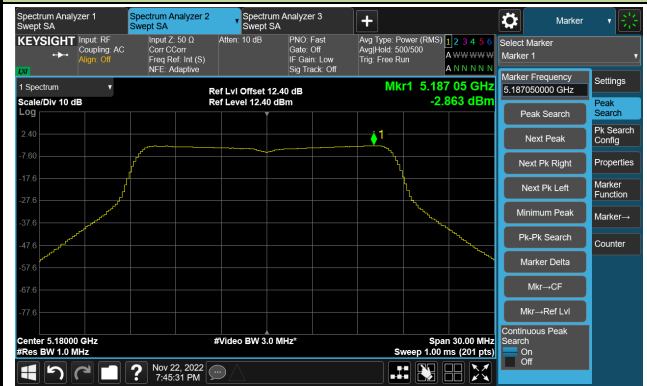

Client Mode

802.11a Power Spectral Density- Ant 0

Channel 36 (5180MHz)

Channel 44 (5220MHz)

Channel 48 (5240MHz)

Channel 52 (5260MHz)

Channel 60 (5300MHz)

Channel 64 (5320MHz)

802.11ac-VHT20 Power Spectral Density- Ant 0

Channel 36 (5180MHz)

Channel 44 (5220MHz)

Channel 48 (5240MHz)

Channel 52 (5260MHz)

Channel 60 (5300MHz)

Channel 64 (5320MHz)

802.11ac-VHT20 Power Spectral Density- Ant 0