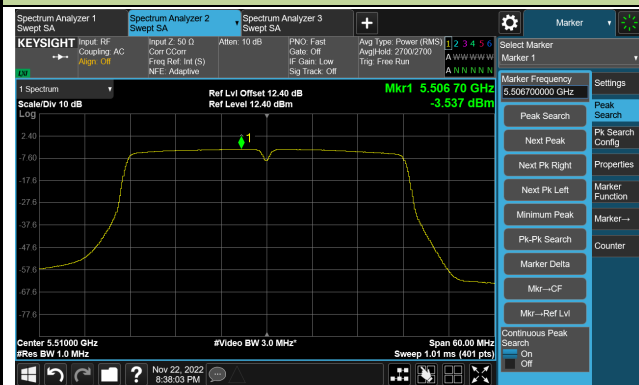

Channel 38 (5190MHz)

Channel 46 (5230MHz)

Channel 54 (5270MHz)

Channel 62 (5310MHz)

Channel 102 (5510MHz)

Channel 110 (5550MHz)

802.11ac-VHT40 Power Spectral Density- Ant 0

Channel 134 (5670MHz)

Channel 142(5710MHz)

Channel 151 (5755MHz)

Channel 159 (5795MHz)

802.11ac-VHT80 Power Spectral Density- Ant 0

Channel 42 (5210MHz)

Channel 58 (5290MHz)

Channel 106 (5530MHz)

Channel 122 (5610MHz)