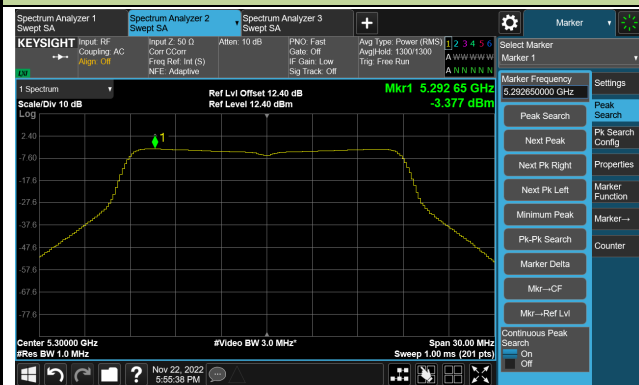

802.11ac-VHT20 Power Spectral Density- Ant 0

Channel 36 (5180MHz)

Channel 44 (5220MHz)

Channel 48 (5240MHz)

Channel 52 (5260MHz)

Channel 60 (5300MHz)

Channel 64 (5320MHz)

802.11ac-VHT20 Power Spectral Density- Ant 0

Channel 100 (5500MHz)

Channel 116 (5580MHz)

Channel 140 (5700MHz)

Channel 144(5720MHz)

Channel 149 (5745MHz)

Channel 157 (5785MHz)

Channel 165 (5825MHz)

802.11ac-VHT40 Power Spectral Density- Ant 0