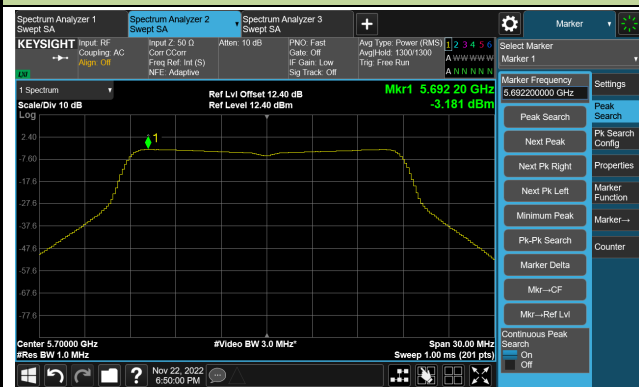

802.11ac-VHT20 Power Spectral Density- Ant 0

Channel 36 (5180MHz)

Channel 44 (5220MHz)

Channel 48 (5240MHz)

Channel 52 (5260MHz)

Channel 60 (5300MHz)

Channel 64 (5320MHz)

802.11ac-VHT20 Power Spectral Density- Ant 0

Channel 100 (5500MHz)

Channel 116 (5580MHz)

Channel 140 (5700MHz)

Channel 144(5720MHz)

Channel 149 (5745MHz)

Channel 157 (5785MHz)

Channel 165 (5825MHz)

802.11ac-VHT40 Power Spectral Density- Ant 0