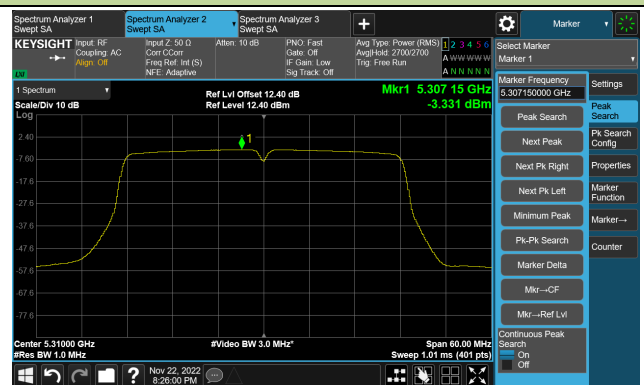

Channel 38 (5190MHz)

Channel 46 (5230MHz)

Channel 54 (5270MHz)

Channel 62 (5310MHz)

Channel 102 (5510MHz)

Channel 110 (5550MHz)

802.11ac-VHT40 Power Spectral Density- Ant 0

Channel 134 (5670MHz)

Channel 142(5710MHz)

Channel 151 (5755MHz)

Channel 159 (5795MHz)

802.11ac-VHT80 Power Spectral Density- Ant 0

Channel 42 (5210MHz)

Channel 58 (5290MHz)

Channel 106 (5530MHz)

Channel 122 (5610MHz)