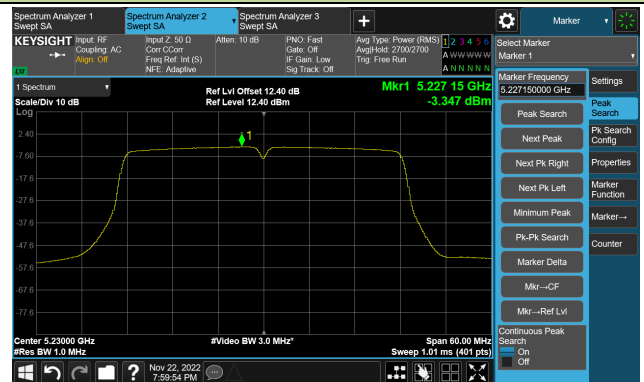

Channel 46 (5230MHz)