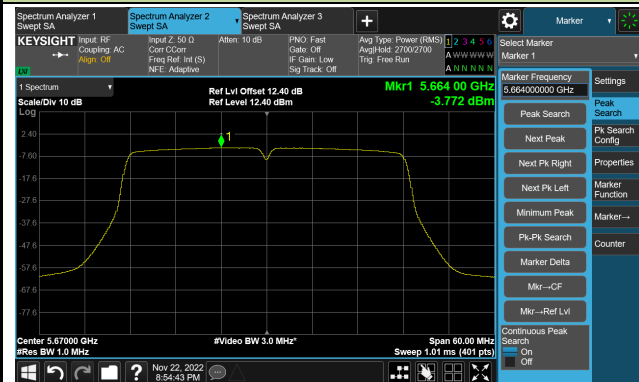

Channel 38 (5190MHz)

Channel 46 (5230MHz)

Channel 54 (5270MHz)

Channel 62 (5310MHz)

Channel 102 (5510MHz)

Channel 110 (5550MHz)

802.11ac-VHT40 Power Spectral Density- Ant 0

Channel 134 (5670MHz)

Channel 142(5710MHz)

Channel 151 (5755MHz)

Channel 159 (5795MHz)

802.11ac-VHT80 Power Spectral Density- Ant 0

Channel 42 (5210MHz)

Channel 58 (5290MHz)

Channel 106 (5530MHz)

Channel 122 (5610MHz)