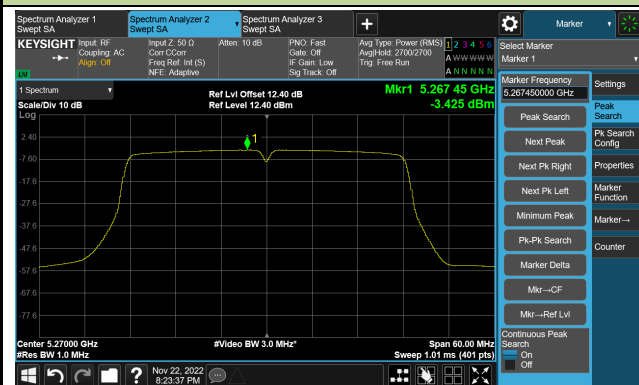

802.11ac-VHT20 Power Spectral Density- Ant 0

Channel 36 (5180MHz)

Channel 44 (5220MHz)

Channel 48 (5240MHz)

Channel 52 (5260MHz)

Channel 60 (5300MHz)

Channel 64 (5320MHz)

802.11ac-VHT20 Power Spectral Density- Ant 0

Channel 100 (5500MHz)

Channel 116 (5580MHz)

Channel 140 (5700MHz)

Channel 144(5720MHz)

Channel 149 (5745MHz)

Channel 157 (5785MHz)

Channel 165 (5825MHz)

802.11ac-VHT40 Power Spectral Density- Ant 0

Channel 38 (5190MHz)

Channel 46 (5230MHz)

Channel 54 (5270MHz)

Channel 62 (5310MHz)

Channel 102 (5510MHz)

Channel 110 (5550MHz)

802.11ac-VHT40 Power Spectral Density- Ant 0

Channel 134 (5670MHz)