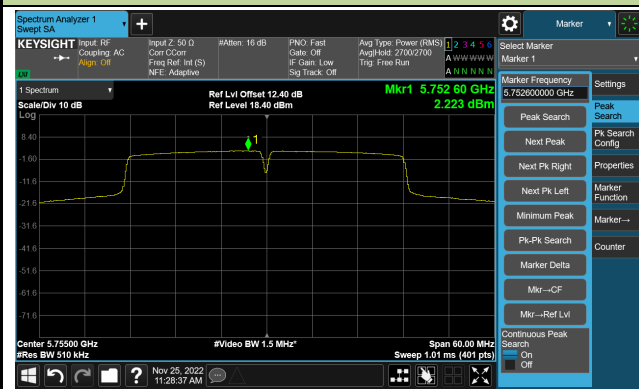

Channel 38 (5190MHz)

Channel 46 (5230MHz)

Channel 54 (5270MHz)

Channel 62 (5310MHz)

Channel 102 (5510MHz)

Channel 110 (5550MHz)

802.11ac-VHT40 Power Spectral Density- Ant 0

Channel 134 (5670MHz)

Channel 142(5710MHz)

Channel 151 (5755MHz)

Channel 159 (5795MHz)

802.11ac-VHT80 Power Spectral Density- Ant 0

Channel 42 (5210MHz)

Channel 58 (5290MHz)

Channel 106 (5530MHz)

Channel 122 (5610MHz)