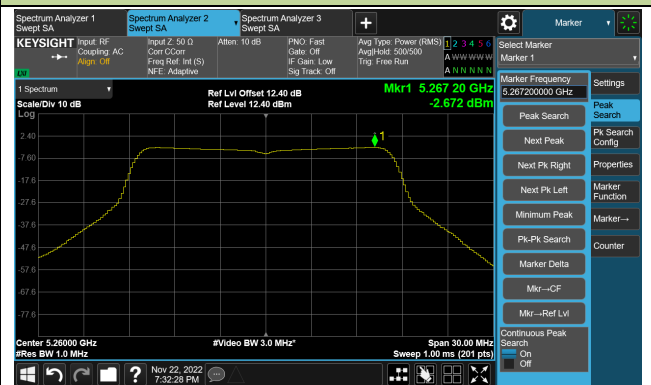

Client Mode

802.11a Power Spectral Density- Ant 0

Channel 36 (5180MHz)

Channel 44 (5220MHz)

Channel 48 (5240MHz)

Channel 52 (5260MHz)

Channel 60 (5300MHz)

Channel 64 (5320MHz)

802.11ac-VHT20 Power Spectral Density- Ant 0

Channel 36 (5180MHz)

Channel 44 (5220MHz)

Channel 48 (5240MHz)

Channel 52 (5260MHz)

Channel 60 (5300MHz)

Channel 64 (5320MHz)

802.11ac-VHT20 Power Spectral Density- Ant 0