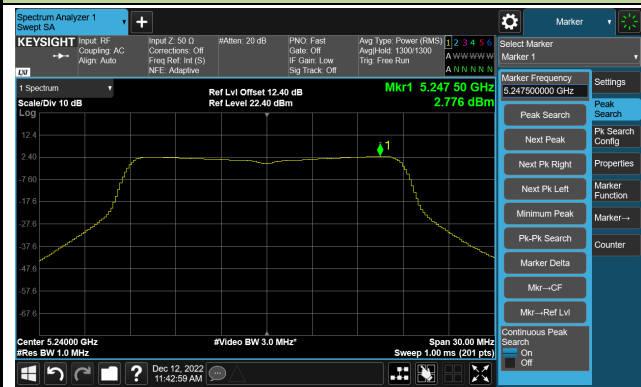

### 802.11a Power Spectral Density- Ant 2

Channel 36 (5180MHz)

Channel 44 (5220MHz)

Channel 48 (5240MHz)

802.11ac-VHT20 Power Spectral Density- Ant 2

Channel 36 (5180MHz)

Channel 44 (5220MHz)

Channel 48 (5240MHz)

802.11ac-VHT40 Power Spectral Density- Ant 2

Channel 38 (5190MHz)

Channel 46 (5230MHz)

802.11ac-VHT80 Power Spectral Density- Ant 2

Channel 42 (5210MHz)

802.11ax-HE20 Power Spectral Density- Ant 2

Channel 36 (5180MHz)