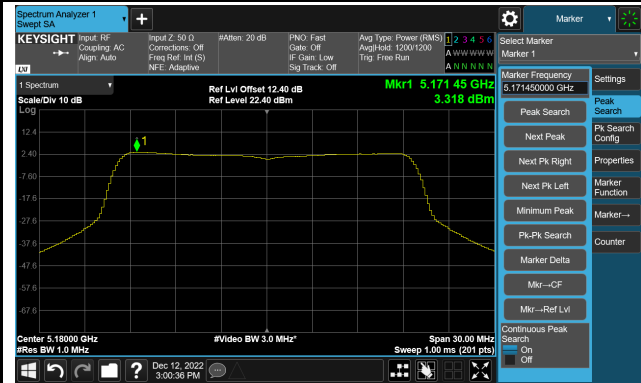

### 802.11a Power Spectral Density- Ant 3

Channel 36 (5180MHz)

Channel 44 (5220MHz)

Channel 48 (5240MHz)

### 802.11ac-VHT20 Power Spectral Density- Ant 3

Channel 36 (5180MHz)

Channel 44 (5220MHz)

Channel 48 (5240MHz)

802.11ac-VHT40 Power Spectral Density- Ant 3

Channel 38 (5190MHz)

Channel 46 (5230MHz)

802.11ac-VHT80 Power Spectral Density- Ant 3

Channel 42 (5210MHz)

802.11ax-HE20 Power Spectral Density- Ant 3

Channel 36 (5180MHz)

Channel 44 (5220MHz)

Channel 48 (5240MHz)