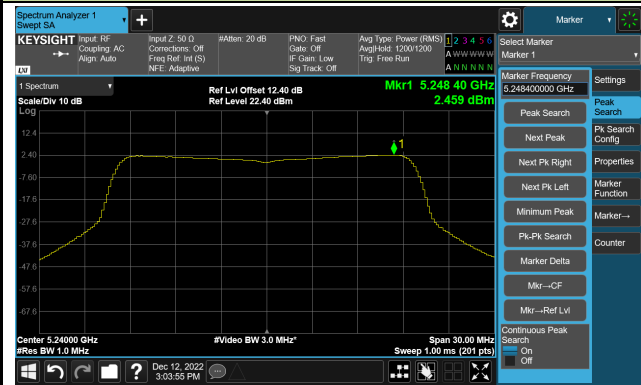

### 802.11a Power Spectral Density- Ant 2

Channel 36 (5180MHz)

Channel 44 (5220MHz)

Channel 48 (5240MHz)

802.11ac-VHT20 Power Spectral Density- Ant 2

Channel 36 (5180MHz)

Channel 44 (5220MHz)

Channel 48 (5240MHz)

802.11ac-VHT40 Power Spectral Density- Ant 2

Channel 38 (5190MHz)

Channel 46 (5230MHz)

802.11ac-VHT80 Power Spectral Density- Ant 2

Channel 42 (5210MHz)

802.11ax-HE20 Power Spectral Density- Ant 2

Channel 36 (5180MHz)

Channel 44 (5220MHz)

Channel 48 (5240MHz)