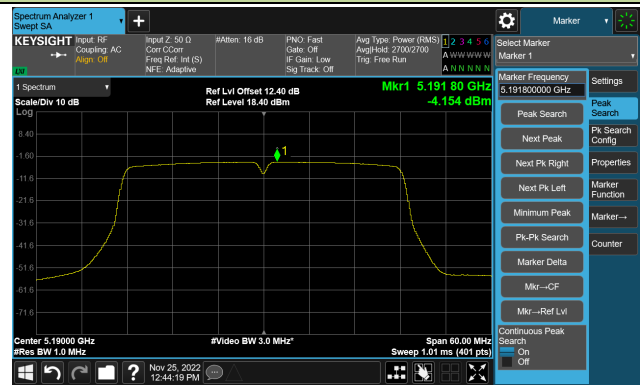

802.11ac-VHT40 Power Spectral Density- Ant 1

Channel 38 (5190MHz)

Channel 46 (5230MHz)

802.11ac-VHT80 Power Spectral Density- Ant 1

Channel 42 (5210MHz)

802.11ax-HE20 Power Spectral Density- Ant 1

Channel 36 (5180MHz)

Channel 44 (5220MHz)

Channel 48 (5240MHz)