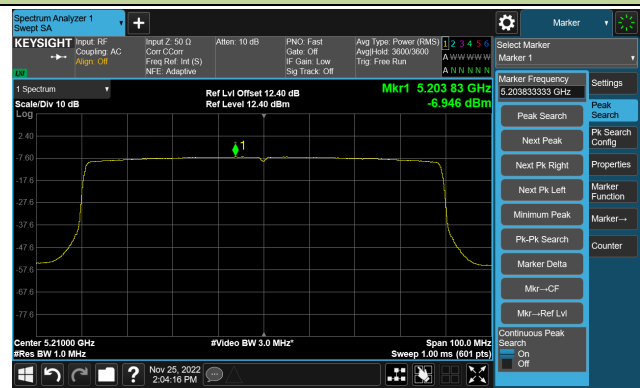

802.11ax-HE80 Power Spectral Density- Ant 2

Channel 42 (5210MHz)