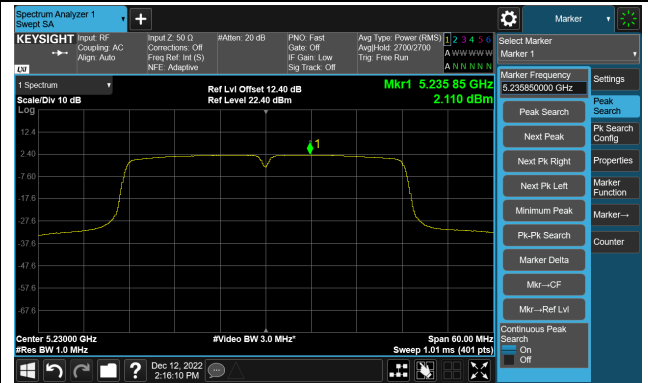

### 802.11a Power Spectral Density- Ant 2

Channel 36 (5180MHz)

Channel 44 (5220MHz)

Channel 48 (5240MHz)

802.11ac-VHT20 Power Spectral Density- Ant 2

Channel 36 (5180MHz)

Channel 44 (5220MHz)

Channel 48 (5240MHz)

802.11ac-VHT40 Power Spectral Density- Ant 2

Channel 38 (5190MHz)

Channel 46 (5230MHz)

802.11ac-VHT80 Power Spectral Density- Ant 2

Channel 42 (5210MHz)

802.11ax-HE20 Power Spectral Density- Ant 2

Channel 36 (5180MHz)