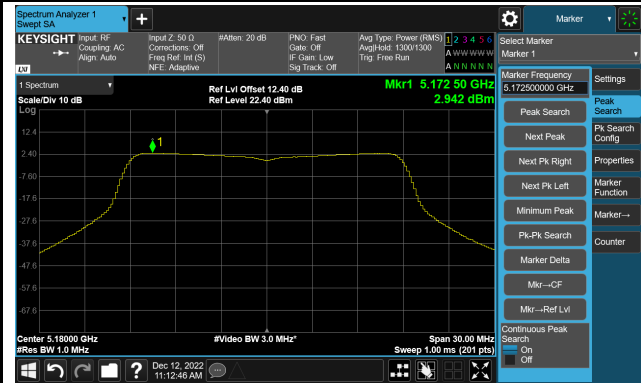

### 802.11a Power Spectral Density- Ant 2

Channel 36 (5180MHz)

Channel 44 (5220MHz)

Channel 48 (5240MHz)

802.11ac-VHT20 Power Spectral Density- Ant 2

Channel 36 (5180MHz)

Channel 44 (5220MHz)

Channel 48 (5240MHz)

802.11ac-VHT40 Power Spectral Density- Ant 2

Channel 38 (5190MHz)

Channel 46 (5230MHz)

802.11ac-VHT80 Power Spectral Density- Ant 2

Channel 42 (5210MHz)

802.11ax-HE20 Power Spectral Density- Ant 2

Channel 36 (5180MHz)