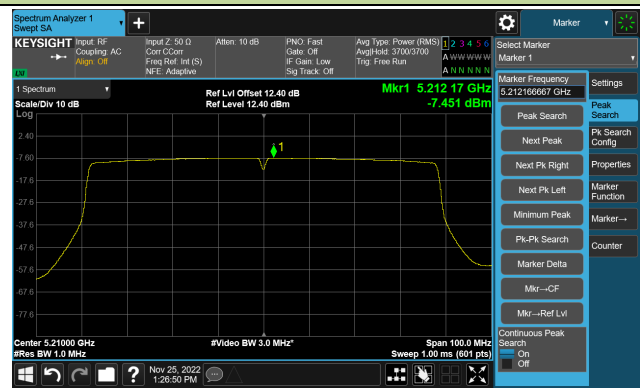

802.11ac-VHT40 Power Spectral Density- Ant 1

Channel 38 (5190MHz)

Channel 46 (5230MHz)

802.11ac-VHT80 Power Spectral Density- Ant 1

Channel 42 (5210MHz)

802.11ax-HE20 Power Spectral Density- Ant 1

Channel 36 (5180MHz)

Channel 44 (5220MHz)

Channel 48 (5240MHz)