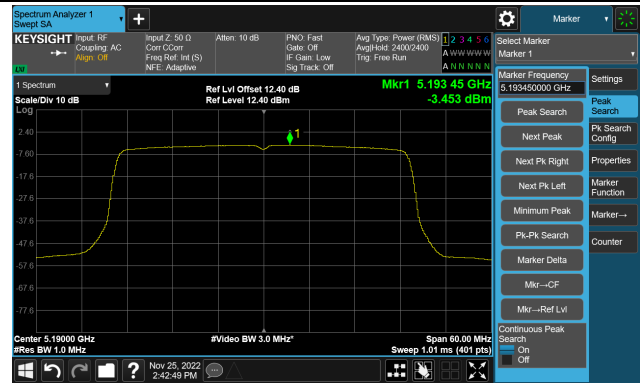

802.11ax-HE40 Power Spectral Density- Ant 2

Channel 38 (5190MHz)