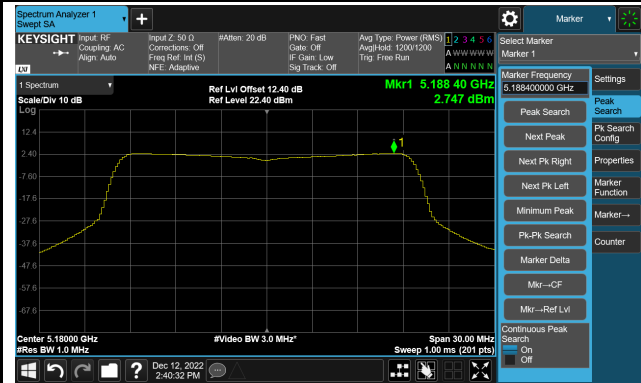

802.11ac-VHT40 Power Spectral Density- Ant 2

Channel 38 (5190MHz)

Channel 46 (5230MHz)

802.11ac-VHT80 Power Spectral Density- Ant 2

Channel 42 (5210MHz)

802.11ax-HE20 Power Spectral Density- Ant 2

Channel 36 (5180MHz)

Channel 44 (5220MHz)

Channel 48 (5240MHz)