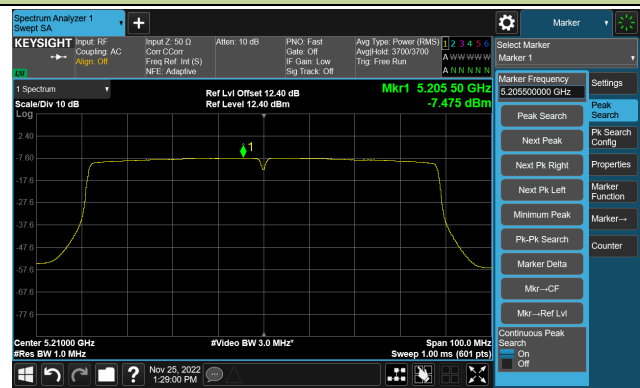

### 802.11a Power Spectral Density- Ant 2

Channel 36 (5180MHz)

Channel 44 (5220MHz)

Channel 48 (5240MHz)

802.11ac-VHT20 Power Spectral Density- Ant 2

Channel 36 (5180MHz)

Channel 44 (5220MHz)

Channel 48 (5240MHz)

802.11ac-VHT40 Power Spectral Density- Ant 2

Channel 38 (5190MHz)

Channel 46 (5230MHz)

802.11ac-VHT80 Power Spectral Density- Ant 2

Channel 42 (5210MHz)

802.11ax-HE20 Power Spectral Density- Ant 2

Channel 36 (5180MHz)

Channel 44 (5220MHz)

Channel 48 (5240MHz)