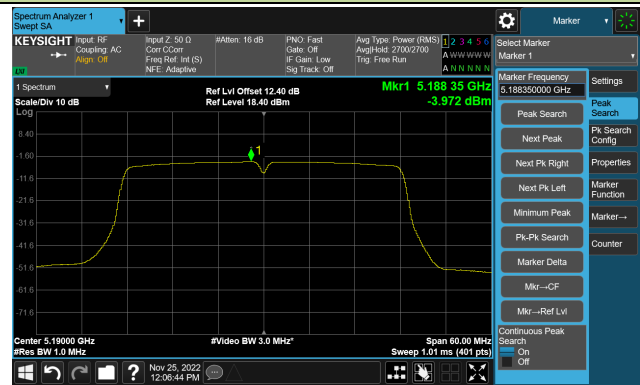

### 802.11a Power Spectral Density- Ant 3

Channel 36 (5180MHz)

Channel 44 (5220MHz)

Channel 48 (5240MHz)

### 802.11ac-VHT20 Power Spectral Density- Ant 3

Channel 36 (5180MHz)

Channel 44 (5220MHz)

Channel 48 (5240MHz)

802.11ac-VHT40 Power Spectral Density- Ant 3

Channel 38 (5190MHz)

Channel 46 (5230MHz)

802.11ac-VHT80 Power Spectral Density- Ant 3

Channel 42 (5210MHz)

802.11ax-HE20 Power Spectral Density- Ant 3

Channel 36 (5180MHz)

Channel 44 (5220MHz)

Channel 48 (5240MHz)