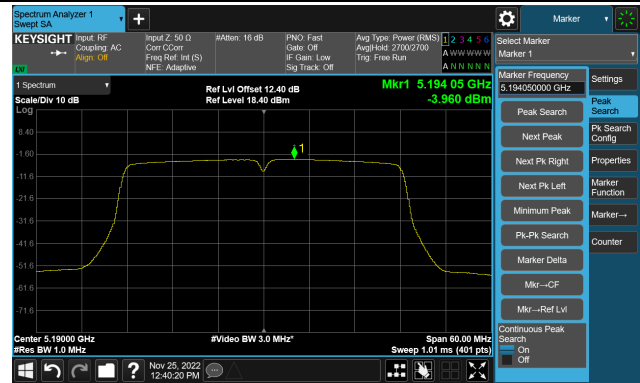

### 802.11a Power Spectral Density- Ant 2

Channel 36 (5180MHz)

Channel 44 (5220MHz)

Channel 48 (5240MHz)

802.11ac-VHT20 Power Spectral Density- Ant 2

Channel 36 (5180MHz)

Channel 44 (5220MHz)

Channel 48 (5240MHz)

802.11ac-VHT40 Power Spectral Density- Ant 2

Channel 38 (5190MHz)

Channel 46 (5230MHz)

802.11ac-VHT80 Power Spectral Density- Ant 2

Channel 42 (5210MHz)

802.11ax-HE20 Power Spectral Density- Ant 2

Channel 36 (5180MHz)