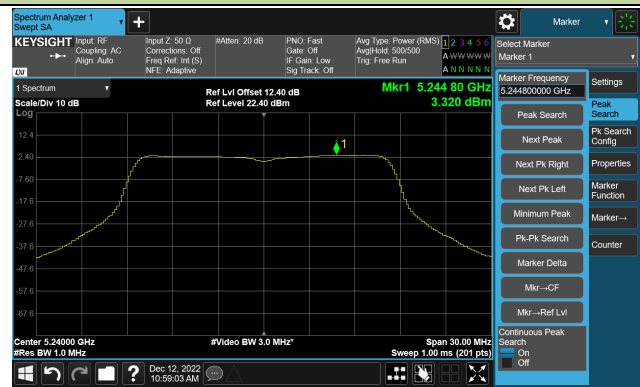

## Channel 42 (5210MHz)

### 802.11a Power Spectral Density- Ant 3

Channel 36 (5180MHz)

Channel 44 (5220MHz)

Channel 48 (5240MHz)

### 802.11ac-VHT20 Power Spectral Density- Ant 3

Channel 36 (5180MHz)

Channel 44 (5220MHz)

Channel 48 (5240MHz)

802.11ac-VHT40 Power Spectral Density- Ant 3

Channel 38 (5190MHz)

Channel 46 (5230MHz)

802.11ac-VHT80 Power Spectral Density- Ant 3