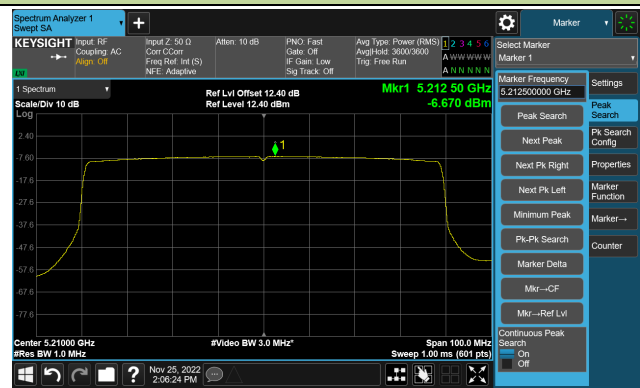

802.11ax-HE80 Power Spectral Density- Ant 1

Channel 42 (5210MHz)