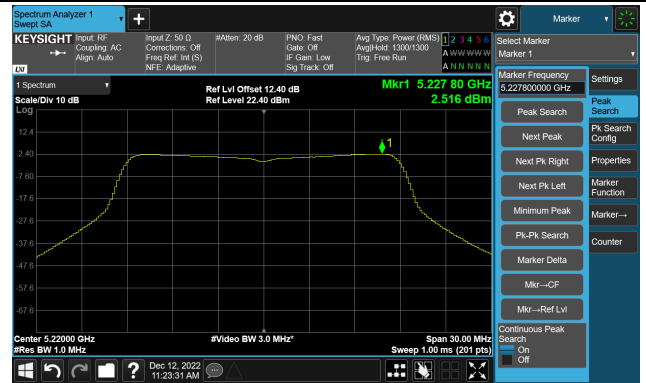

### 802.11a Power Spectral Density- Ant 2

Channel 36 (5180MHz)

Channel 44 (5220MHz)

Channel 48 (5240MHz)

802.11ac-VHT20 Power Spectral Density- Ant 2

Channel 36 (5180MHz)

Channel 44 (5220MHz)

Channel 48 (5240MHz)

802.11ac-VHT40 Power Spectral Density- Ant 2

Channel 38 (5190MHz)

Channel 46 (5230MHz)

802.11ac-VHT80 Power Spectral Density- Ant 2

Channel 42 (5210MHz)

802.11ax-HE20 Power Spectral Density- Ant 2

Channel 36 (5180MHz)