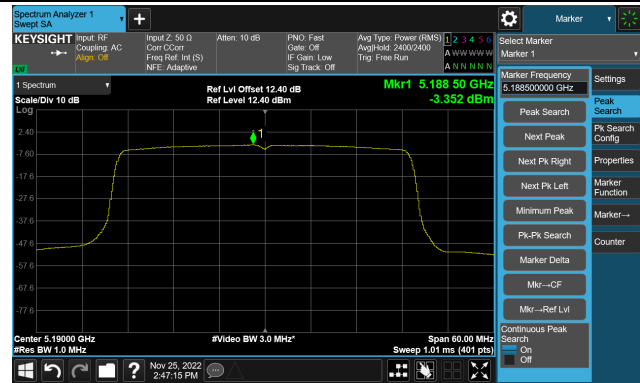

802.11ax-HE40 Power Spectral Density- Ant 3

Channel 38 (5190MHz)