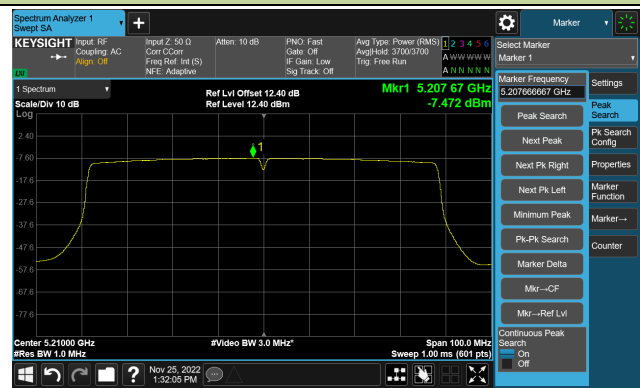

### 802.11a Power Spectral Density- Ant 3

Channel 36 (5180MHz)

Channel 44 (5220MHz)

Channel 48 (5240MHz)

### 802.11ac-VHT20 Power Spectral Density- Ant 3

Channel 36 (5180MHz)

Channel 44 (5220MHz)

Channel 48 (5240MHz)

802.11ac-VHT40 Power Spectral Density- Ant 3

Channel 38 (5190MHz)

Channel 46 (5230MHz)

802.11ac-VHT80 Power Spectral Density- Ant 3

Channel 42 (5210MHz)

802.11ax-HE20 Power Spectral Density- Ant 3

Channel 36 (5180MHz)

Channel 44 (5220MHz)

Channel 48 (5240MHz)