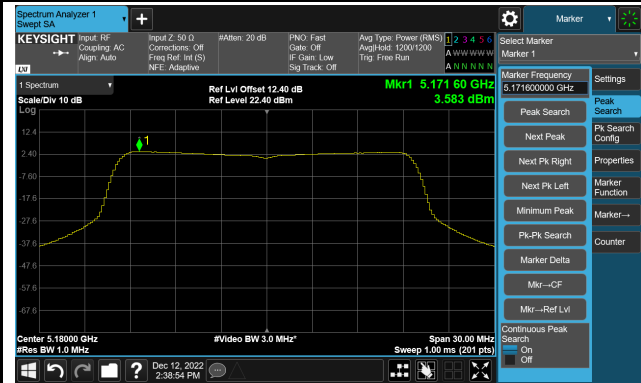

802.11ac-VHT40 Power Spectral Density- Ant 1

Channel 38 (5190MHz)

Channel 46 (5230MHz)

802.11ac-VHT80 Power Spectral Density- Ant 1

Channel 42 (5210MHz)

802.11ax-HE20 Power Spectral Density- Ant 1

Channel 36 (5180MHz)