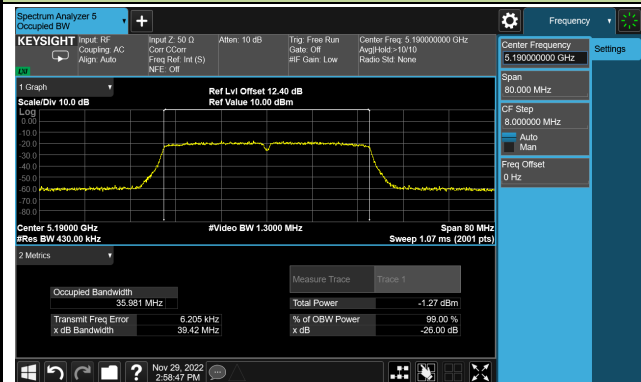

802.11ac-VHT20 26dB & 99% Bandwidth

Channel 100 (5500MHz)

Channel 116 (5580MHz)

Channel 140 (5700MHz)

Channel 144(5720MHz)

Channel 149 (5745MHz)

Channel 157 (5785MHz)

Channel 165 (5825MHz)

802.11ac-VHT40 26dB & 99% Bandwidth

Channel 38 (5190MHz)

Channel 46 (5230MHz)

Channel 54 (5270MHz)

Channel 62 (5310MHz)

Channel 102 (5510MHz)

Channel 110 (5550MHz)

802.11ac-VHT40 26dB & 99% Bandwidth