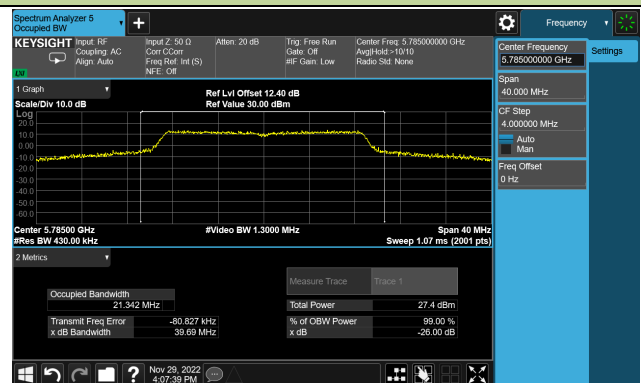

802.11ac-VHT20 26dB & 99% Bandwidth

Channel 100 (5500MHz)

Channel 116 (5580MHz)

Channel 140 (5700MHz)

Channel 144(5720MHz)

Channel 149 (5745MHz)

Channel 157 (5785MHz)

Channel 165 (5825MHz)

802.11ac-VHT40 26dB & 99% Bandwidth

Channel 38 (5190MHz)

Channel 46 (5230MHz)

Channel 54 (5270MHz)

Channel 62 (5310MHz)

Channel 102 (5510MHz)

Channel 110 (5550MHz)

802.11ac-VHT40 26dB & 99% Bandwidth