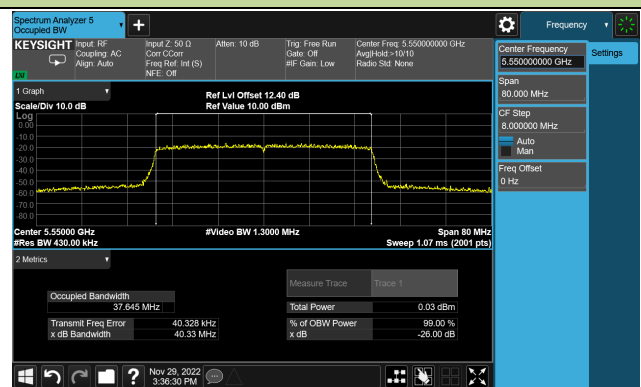

Channel 157 (5785MHz)

Channel 165 (5825MHz)

802.11ax-HE40 26dB & 99% Bandwidth

Channel 38 (5190MHz)

Channel 46 (5230MHz)

Channel 54 (5270MHz)

Channel 62 (5310MHz)

Channel 102 (5510MHz)

Channel 110 (5550MHz)

802.11ax-HE40 26dB & 99% Bandwidth

Channel 134 (5670MHz)

Channel 142(5710MHz)

Channel 151 (5755MHz)

Channel 159 (5795MHz)