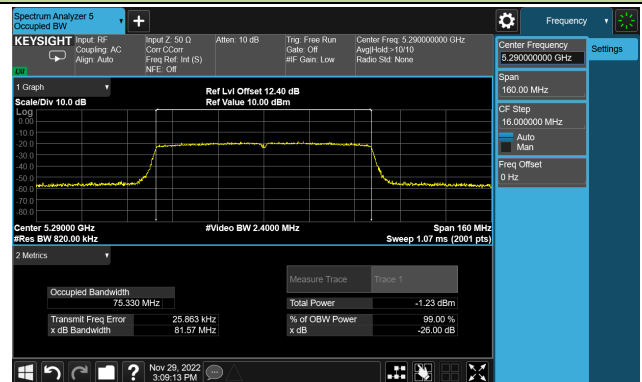

Channel 134 (5670MHz)

Channel 142(5710MHz)

Channel 151 (5755MHz)

Channel 159 (5795MHz)

802.11ac-VHT80 26dB & 99% Bandwidth

Channel 42 (5210MHz)

Channel 58 (5290MHz)

Channel 106 (5530MHz)

Channel 122 (5610MHz)

Channel 138 (5690MHz)

Channel 155 (5775MHz)

802.11ax-HE20 26dB & 99% Bandwidth

Channel 36 (5180MHz)

Channel 44 (5220MHz)

Channel 48 (5240MHz)

Channel 52 (5260MHz)