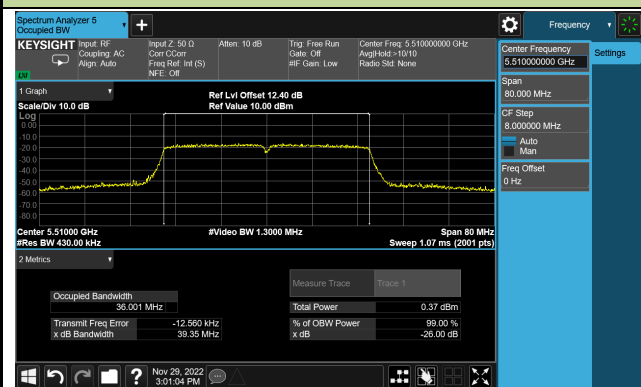

802.11ac-VHT20 26dB & 99% Bandwidth

Channel 100 (5500MHz)

Channel 116 (5580MHz)

Channel 140 (5700MHz)

Channel 144(5720MHz)

Channel 149 (5745MHz)

Channel 157 (5785MHz)

Channel 165 (5825MHz)

802.11ac-VHT40 26dB & 99% Bandwidth

Channel 38 (5190MHz)

Channel 46 (5230MHz)

Channel 54 (5270MHz)

Channel 62 (5310MHz)

Channel 102 (5510MHz)

Channel 110 (5550MHz)

802.11ac-VHT40 26dB & 99% Bandwidth

Channel 134 (5670MHz)

Channel 142(5710MHz)

Channel 151 (5755MHz)

Channel 159 (5795MHz)

802.11ac-VHT80 26dB & 99% Bandwidth

Channel 42 (5210MHz)

Channel 58 (5290MHz)

Channel 106 (5530MHz)