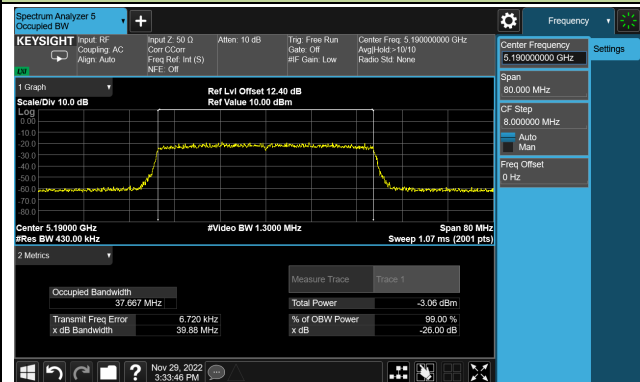

Channel 157 (5785MHz)

Channel 165 (5825MHz)

802.11ax-HE40 26dB & 99% Bandwidth

Channel 38 (5190MHz)

Channel 46 (5230MHz)

Channel 54 (5270MHz)

Channel 62 (5310MHz)

Channel 102 (5510MHz)