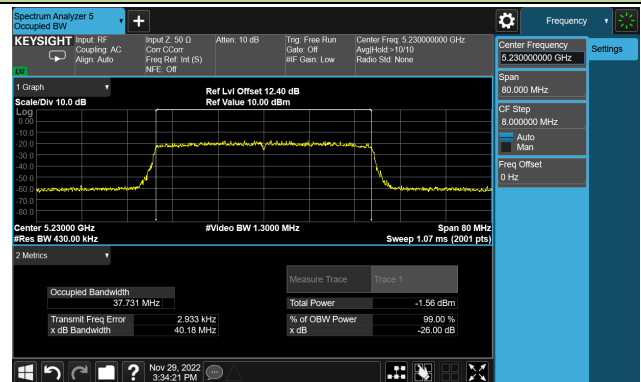

Channel 157 (5785MHz)

Channel 165 (5825MHz)

802.11ax-HE40 26dB & 99% Bandwidth

Channel 38 (5190MHz)

Channel 46 (5230MHz)

Channel 54 (5270MHz)

Channel 62 (5310MHz)

Channel 102 (5510MHz)

Channel 110 (5550MHz)

802.11ax-HE40 26dB & 99% Bandwidth

Channel 134 (5670MHz)

Channel 142(5710MHz)

Channel 151 (5755MHz)

Channel 159 (5795MHz)