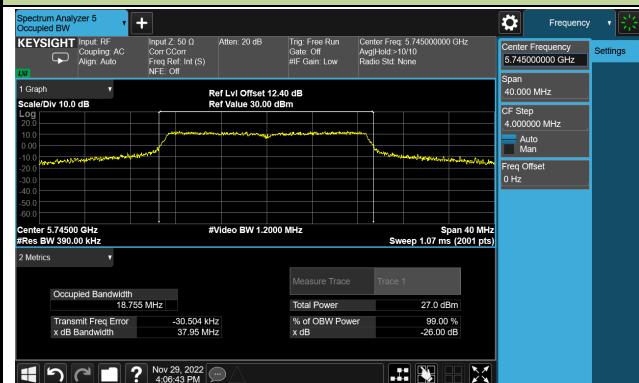

802.11ac-VHT20 26dB & 99% Bandwidth

Channel 100 (5500MHz)

Channel 116 (5580MHz)

Channel 140 (5700MHz)

Channel 144(5720MHz)

Channel 149 (5745MHz)

Channel 157 (5785MHz)

Channel 165 (5825MHz)

802.11ac-VHT40 26dB & 99% Bandwidth

Channel 38 (5190MHz)

Channel 46 (5230MHz)

Channel 54 (5270MHz)

Channel 62 (5310MHz)

Channel 102 (5510MHz)

Channel 110 (5550MHz)

802.11ac-VHT40 26dB & 99% Bandwidth