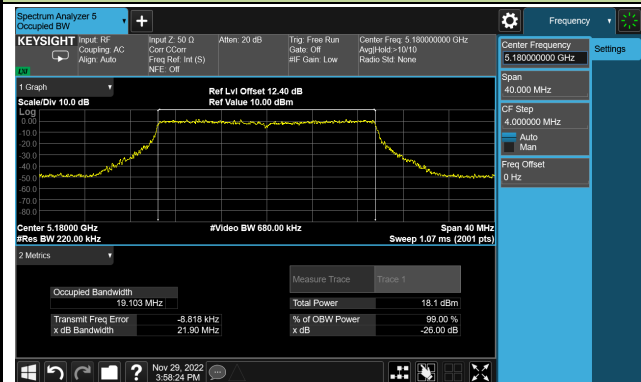

Channel 134 (5670MHz)

Channel 142(5710MHz)

Channel 151 (5755MHz)

Channel 159 (5795MHz)

802.11ac-VHT80 26dB & 99% Bandwidth

Channel 42 (5210MHz)

Channel 58 (5290MHz)

Channel 106 (5530MHz)

Channel 122 (5610MHz)

Channel 138 (5690MHz)

Channel 155 (5775MHz)

802.11ax-HE20 26dB & 99% Bandwidth

Channel 36 (5180MHz)

Channel 44 (5220MHz)

Channel 48 (5240MHz)

Channel 52 (5260MHz)