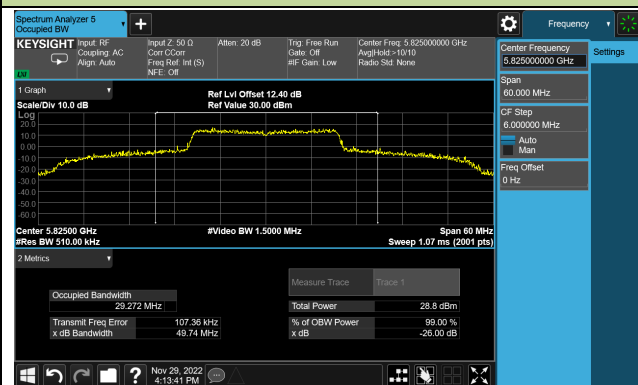

Channel 165 (5825MHz)