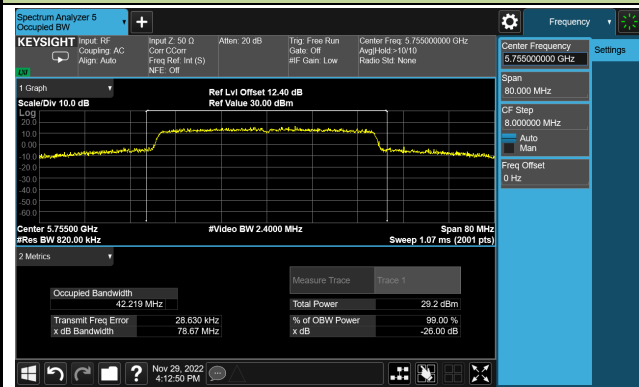

Channel 110 (5550MHz)

802.11ax-HE40 26dB & 99% Bandwidth

Channel 134 (5670MHz)

Channel 142(5710MHz)

Channel 151 (5755MHz)

Channel 159 (5795MHz)