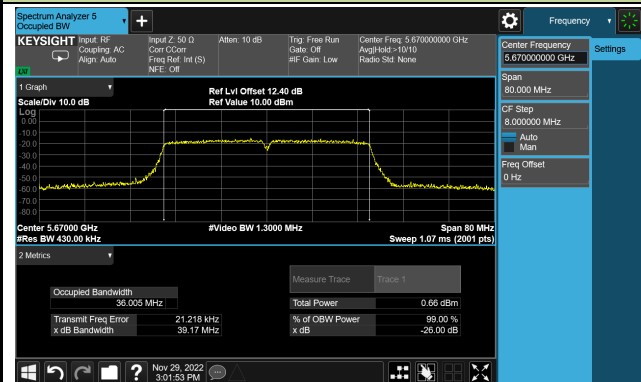

802.11ac-VHT20 26dB & 99% Bandwidth

Channel 100 (5500MHz)

Channel 116 (5580MHz)

Channel 140 (5700MHz)

Channel 144(5720MHz)

Channel 149 (5745MHz)

Channel 157 (5785MHz)

Channel 165 (5825MHz)

802.11ac-VHT40 26dB & 99% Bandwidth

Channel 38 (5190MHz)

Channel 46 (5230MHz)

Channel 54 (5270MHz)

Channel 62 (5310MHz)

Channel 102 (5510MHz)

Channel 110 (5550MHz)

802.11ac-VHT40 26dB & 99% Bandwidth

Channel 134 (5670MHz)

Channel 142(5710MHz)

Channel 151 (5755MHz)

Channel 159 (5795MHz)

802.11ac-VHT80 26dB & 99% Bandwidth

Channel 42 (5210MHz)

Channel 58 (5290MHz)

Channel 106 (5530MHz)