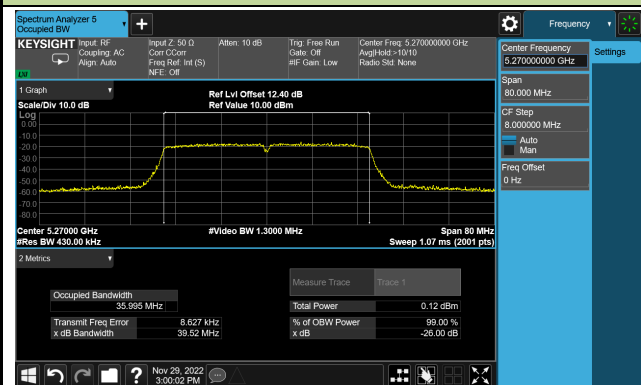

802.11ac-VHT20 26dB & 99% Bandwidth

Channel 100 (5500MHz)

Channel 116 (5580MHz)

Channel 140 (5700MHz)

Channel 144(5720MHz)

Channel 149 (5745MHz)

Channel 157 (5785MHz)

Channel 165 (5825MHz)

802.11ac-VHT40 26dB & 99% Bandwidth

Channel 38 (5190MHz)

Channel 46 (5230MHz)

Channel 54 (5270MHz)

Channel 62 (5310MHz)

Channel 102 (5510MHz)

Channel 110 (5550MHz)

802.11ac-VHT40 26dB & 99% Bandwidth

Channel 134 (5670MHz)

Channel 142(5710MHz)

Channel 151 (5755MHz)

Channel 159 (5795MHz)

802.11ac-VHT80 26dB & 99% Bandwidth

Channel 42 (5210MHz)

Channel 58 (5290MHz)

Channel 106 (5530MHz)