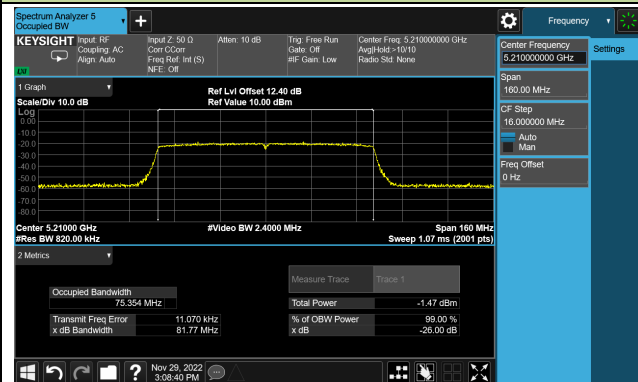

Channel 134 (5670MHz)

Channel 142(5710MHz)

Channel 151 (5755MHz)

Channel 159 (5795MHz)

802.11ac-VHT80 26dB & 99% Bandwidth

Channel 42 (5210MHz)

Channel 58 (5290MHz)

Channel 106 (5530MHz)

Channel 122 (5610MHz)

Channel 138 (5690MHz)

Channel 155 (5775MHz)

802.11ax-HE20 26dB & 99% Bandwidth

Channel 36 (5180MHz)

Channel 44 (5220MHz)

Channel 48 (5240MHz)

Channel 52 (5260MHz)