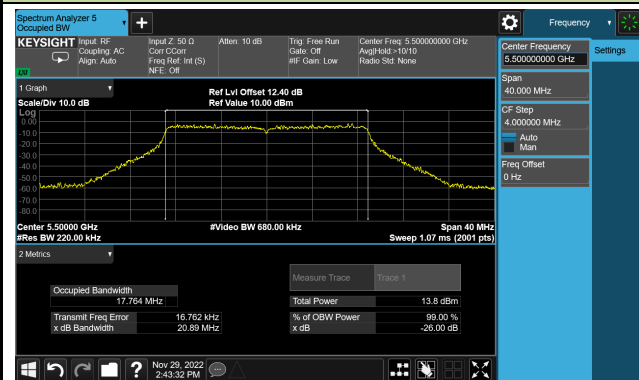

802.11ac-VHT20 26dB & 99% Bandwidth

Channel 100 (5500MHz)

Channel 116 (5580MHz)

Channel 140 (5700MHz)

Channel 144(5720MHz)

Channel 149 (5745MHz)

Channel 157 (5785MHz)

Channel 165 (5825MHz)

802.11ac-VHT40 26dB & 99% Bandwidth

Channel 38 (5190MHz)

Channel 46 (5230MHz)

Channel 54 (5270MHz)

Channel 62 (5310MHz)

Channel 102 (5510MHz)

Channel 110 (5550MHz)

802.11ac-VHT40 26dB & 99% Bandwidth