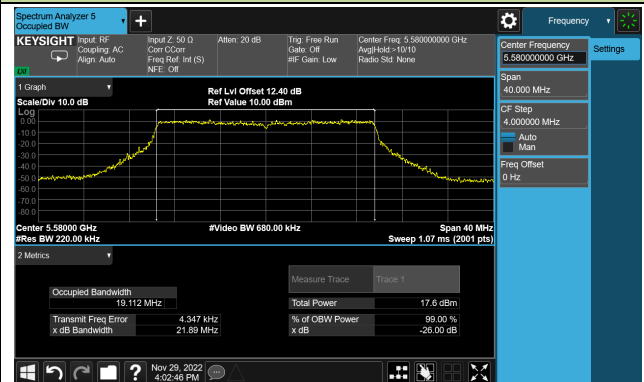

Channel 60 (5300MHz)

Channel 64 (5320MHz)

802.11ax-HE20 26dB & 99% Bandwidth

Channel 100 (5500MHz)

Channel 116 (5580MHz)

Channel 140 (5700MHz)

Channel 144(5720MHz)

Channel 149 (5745MHz)

Channel 157 (5785MHz)

Channel 165 (5825MHz)

802.11ax-HE40 26dB & 99% Bandwidth

Channel 38 (5190MHz)

Channel 46 (5230MHz)

Channel 54 (5270MHz)

Channel 62 (5310MHz)

Channel 102 (5510MHz)