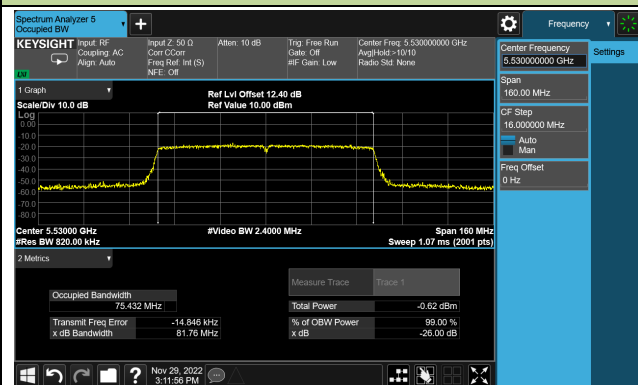

Channel 134 (5670MHz)

Channel 142(5710MHz)

Channel 151 (5755MHz)

Channel 159 (5795MHz)

802.11ac-VHT80 26dB & 99% Bandwidth

Channel 42 (5210MHz)

Channel 58 (5290MHz)

Channel 106 (5530MHz)

Channel 122 (5610MHz)

Channel 138 (5690MHz)

Channel 155 (5775MHz)

802.11ax-HE20 26dB & 99% Bandwidth

Channel 36 (5180MHz)

Channel 44 (5220MHz)

Channel 48 (5240MHz)

Channel 52 (5260MHz)