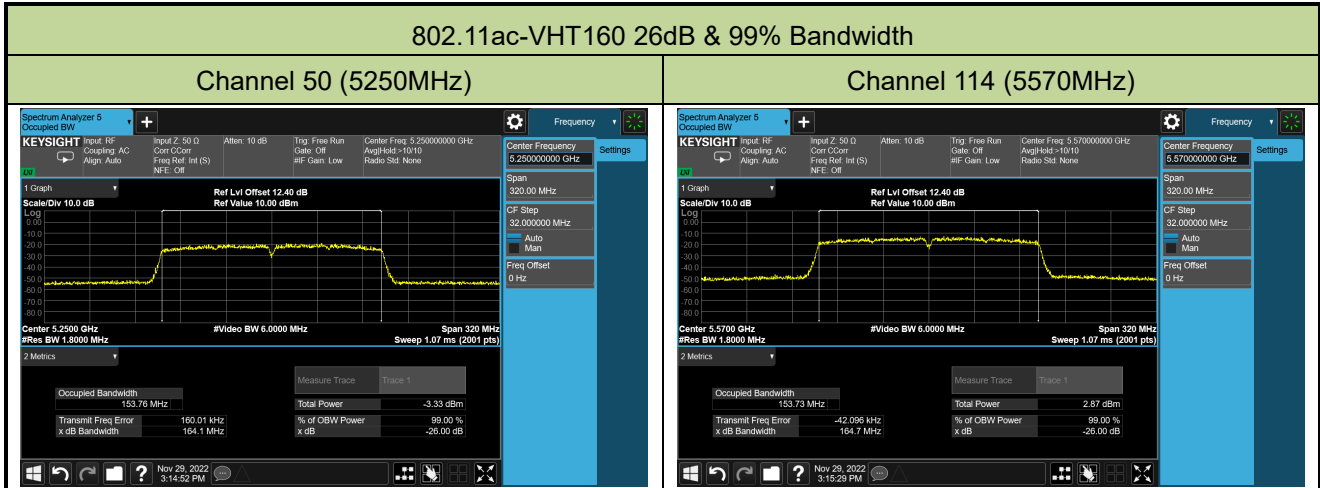

Channel 122 (5610MHz)

Channel 138 (5690MHz)

Channel 155 (5775MHz)

802.11ax-HE20 26dB & 99% Bandwidth

Channel 36 (5180MHz)

Channel 44 (5220MHz)

Channel 48 (5240MHz)

Channel 52 (5260MHz)