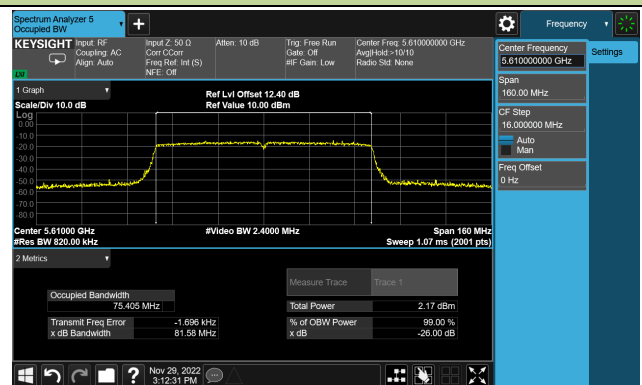

802.11ac-VHT40 26dB & 99% Bandwidth

Channel 38 (5190MHz)

Channel 46 (5230MHz)

Channel 54 (5270MHz)

Channel 62 (5310MHz)

Channel 102 (5510MHz)

Channel 110 (5550MHz)

802.11ac-VHT40 26dB & 99% Bandwidth

Channel 134 (5670MHz)

Channel 142(5710MHz)

Channel 151 (5755MHz)

Channel 159 (5795MHz)

802.11ac-VHT80 26dB & 99% Bandwidth

Channel 42 (5210MHz)

Channel 58 (5290MHz)

Channel 106 (5530MHz)

Channel 122 (5610MHz)

Channel 138 (5690MHz)

Channel 155 (5775MHz)

802.11ax-HE20 26dB & 99% Bandwidth

Channel 36 (5180MHz)

Channel 44 (5220MHz)

Channel 48 (5240MHz)

Channel 52 (5260MHz)