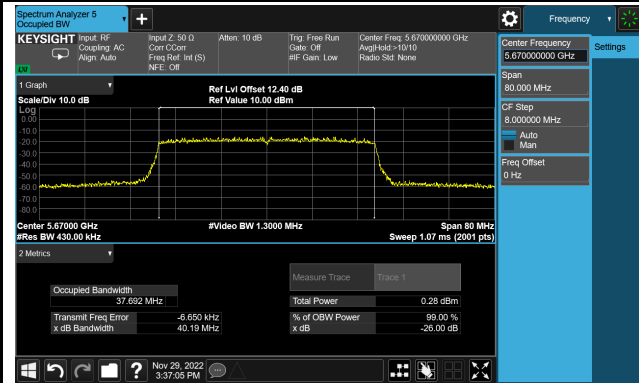

802.11ax-HE40 26dB & 99% Bandwidth

Channel 134 (5670MHz)