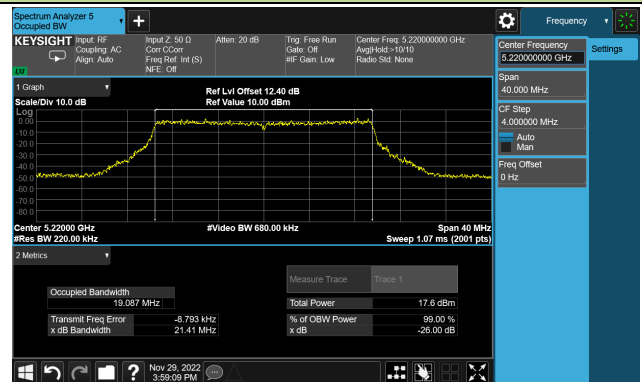

Channel 134 (5670MHz)

Channel 142(5710MHz)

Channel 151 (5755MHz)

Channel 159 (5795MHz)

802.11ac-VHT80 26dB & 99% Bandwidth

Channel 42 (5210MHz)

Channel 58 (5290MHz)

Channel 106 (5530MHz)

Channel 122 (5610MHz)

Channel 138 (5690MHz)

Channel 155 (5775MHz)

802.11ax-HE20 26dB & 99% Bandwidth

Channel 36 (5180MHz)

Channel 44 (5220MHz)

Channel 48 (5240MHz)

Channel 52 (5260MHz)

Channel 60 (5300MHz)

Channel 64 (5320MHz)

802.11ax-HE20 26dB & 99% Bandwidth

Channel 100 (5500MHz)

Channel 116 (5580MHz)

Channel 140 (5700MHz)

Channel 144(5720MHz)

Channel 149 (5745MHz)