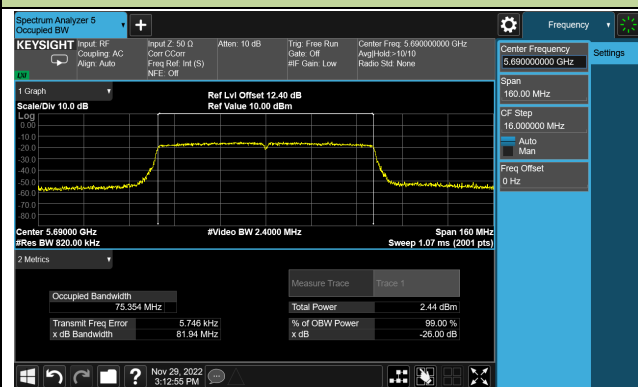

Channel 134 (5670MHz)

Channel 142(5710MHz)

Channel 151 (5755MHz)

Channel 159 (5795MHz)

802.11ac-VHT80 26dB & 99% Bandwidth

Channel 42 (5210MHz)

Channel 58 (5290MHz)

Channel 106 (5530MHz)

Channel 122 (5610MHz)

Channel 138 (5690MHz)

Channel 155 (5775MHz)

802.11ax-HE20 26dB & 99% Bandwidth

Channel 36 (5180MHz)

Channel 44 (5220MHz)

Channel 48 (5240MHz)

Channel 52 (5260MHz)