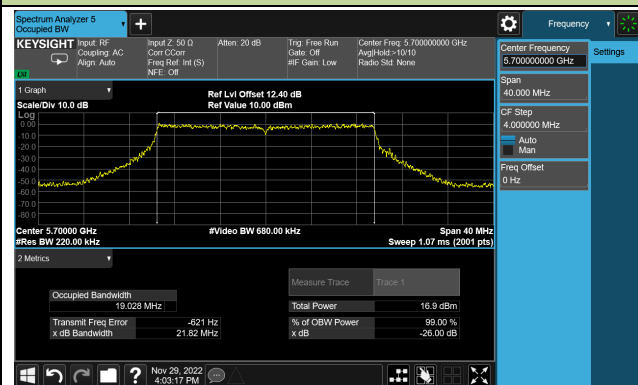

Channel 60 (5300MHz)

Channel 64 (5320MHz)

802.11ax-HE20 26dB & 99% Bandwidth

Channel 100 (5500MHz)

Channel 116 (5580MHz)

Channel 140 (5700MHz)

Channel 144(5720MHz)

Channel 149 (5745MHz)