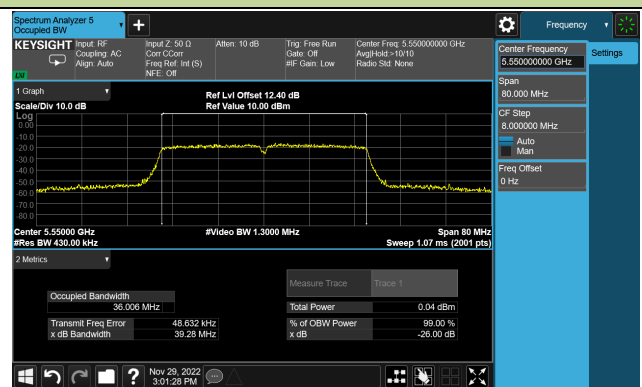

802.11ac-VHT20 26dB & 99% Bandwidth

Channel 100 (5500MHz)

Channel 116 (5580MHz)

Channel 140 (5700MHz)

Channel 144(5720MHz)

Channel 149 (5745MHz)

Channel 157 (5785MHz)

Channel 165 (5825MHz)

802.11ac-VHT40 26dB & 99% Bandwidth

Channel 38 (5190MHz)

Channel 46 (5230MHz)

Channel 54 (5270MHz)

Channel 62 (5310MHz)

Channel 102 (5510MHz)

Channel 110 (5550MHz)

802.11ac-VHT40 26dB & 99% Bandwidth

Channel 134 (5670MHz)

Channel 142(5710MHz)

Channel 151 (5755MHz)

Channel 159 (5795MHz)

802.11ac-VHT80 26dB & 99% Bandwidth

Channel 42 (5210MHz)

Channel 58 (5290MHz)

Channel 106 (5530MHz)