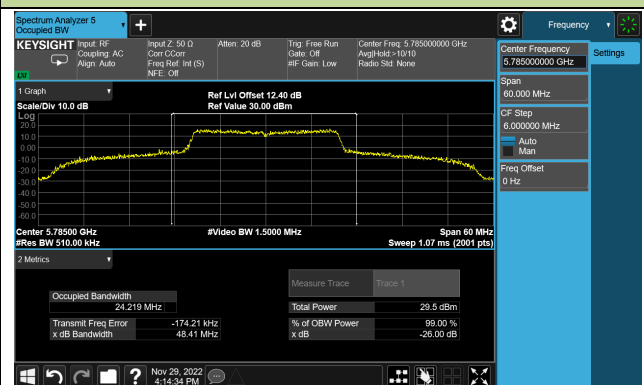

Channel 157 (5785MHz)