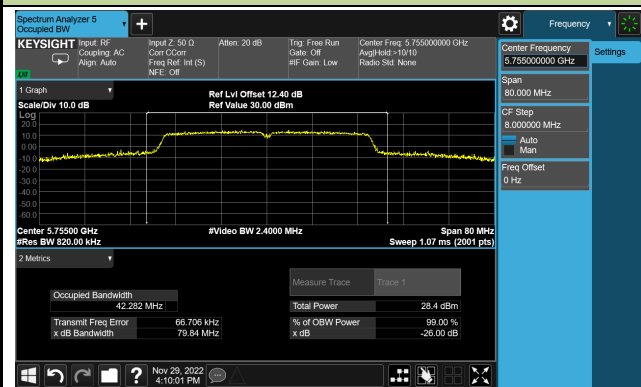

802.11ac-VHT20 26dB & 99% Bandwidth

Channel 100 (5500MHz)

Channel 116 (5580MHz)

Channel 140 (5700MHz)

Channel 144(5720MHz)

Channel 149 (5745MHz)

Channel 157 (5785MHz)

Channel 165 (5825MHz)

802.11ac-VHT40 26dB & 99% Bandwidth

Channel 38 (5190MHz)

Channel 46 (5230MHz)

Channel 54 (5270MHz)

Channel 62 (5310MHz)

Channel 102 (5510MHz)

Channel 110 (5550MHz)

802.11ac-VHT40 26dB & 99% Bandwidth

Channel 134 (5670MHz)

Channel 142(5710MHz)

Channel 151 (5755MHz)

Channel 159 (5795MHz)

802.11ac-VHT80 26dB & 99% Bandwidth

Channel 42 (5210MHz)

Channel 58 (5290MHz)

Channel 106 (5530MHz)