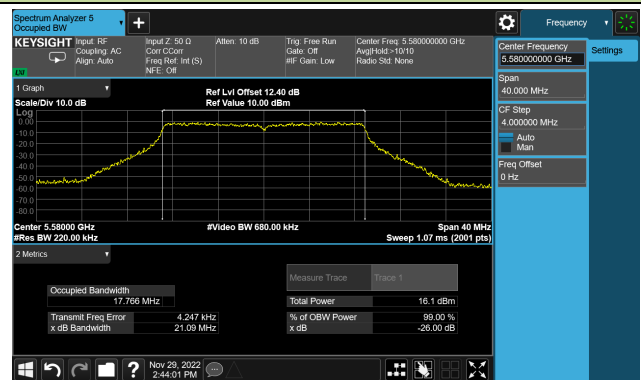

802.11ac-VHT20 26dB & 99% Bandwidth

Channel 100 (5500MHz)

Channel 116 (5580MHz)

Channel 140 (5700MHz)

Channel 144(5720MHz)

Channel 149 (5745MHz)

Channel 157 (5785MHz)

Channel 165 (5825MHz)

802.11ac-VHT40 26dB & 99% Bandwidth

Channel 38 (5190MHz)

Channel 46 (5230MHz)

Channel 54 (5270MHz)

Channel 62 (5310MHz)

Channel 102 (5510MHz)

Channel 110 (5550MHz)

802.11ac-VHT40 26dB & 99% Bandwidth