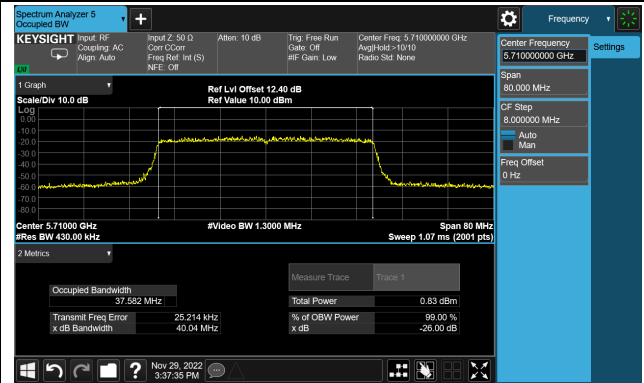

Channel 110 (5550MHz)

802.11ax-HE40 26dB & 99% Bandwidth

Channel 134 (5670MHz)

Channel 142(5710MHz)

Channel 151 (5755MHz)

Channel 159 (5795MHz)