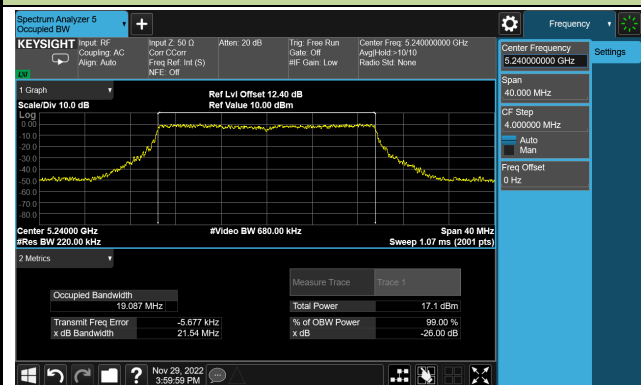

Channel 122 (5610MHz)

Channel 138 (5690MHz)

Channel 155 (5775MHz)

802.11ax-HE20 26dB & 99% Bandwidth

Channel 36 (5180MHz)

Channel 44 (5220MHz)

Channel 48 (5240MHz)

Channel 52 (5260MHz)