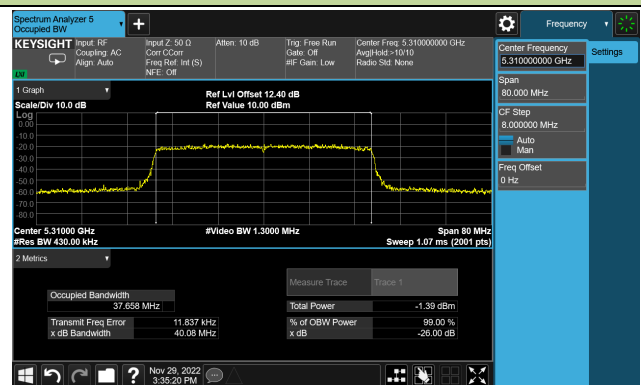

Channel 157 (5785MHz)

Channel 165 (5825MHz)

802.11ax-HE40 26dB & 99% Bandwidth

Channel 38 (5190MHz)

Channel 46 (5230MHz)

Channel 54 (5270MHz)

Channel 62 (5310MHz)

Channel 102 (5510MHz)

Channel 110 (5550MHz)

802.11ax-HE40 26dB & 99% Bandwidth

Channel 134 (5670MHz)

Channel 142(5710MHz)

Channel 151 (5755MHz)

Channel 159 (5795MHz)