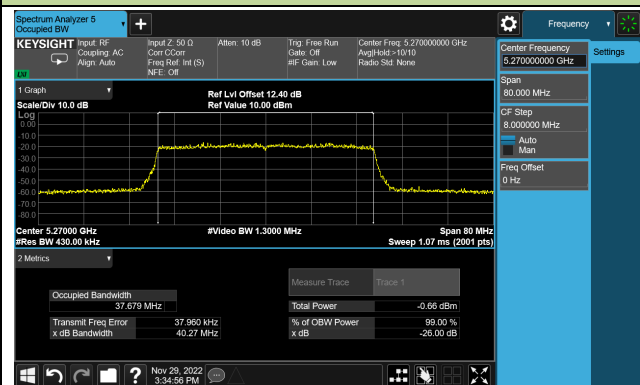

Channel 157 (5785MHz)

Channel 165 (5825MHz)

802.11ax-HE40 26dB & 99% Bandwidth

Channel 38 (5190MHz)

Channel 46 (5230MHz)

Channel 54 (5270MHz)

Channel 62 (5310MHz)

Channel 102 (5510MHz)

Channel 110 (5550MHz)

802.11ax-HE40 26dB & 99% Bandwidth

Channel 134 (5670MHz)

Channel 142(5710MHz)

Channel 151 (5755MHz)

Channel 159 (5795MHz)