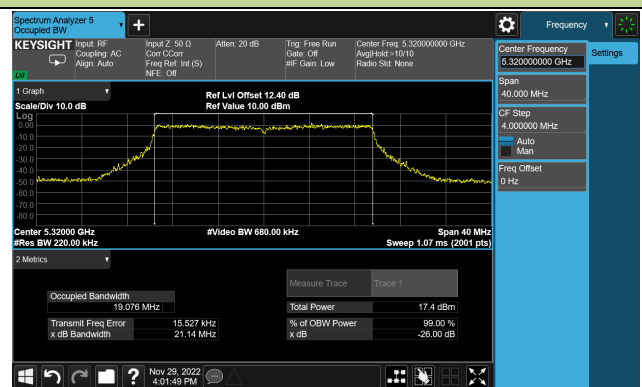

Channel 64 (5320MHz)