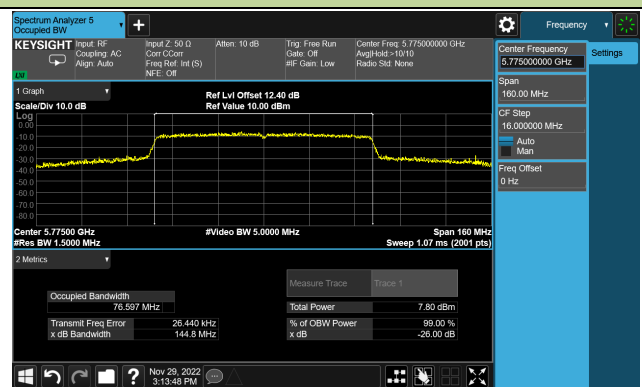

802.11ac-VHT40 26dB & 99% Bandwidth

Channel 38 (5190MHz)

Channel 46 (5230MHz)

Channel 54 (5270MHz)

Channel 62 (5310MHz)

Channel 102 (5510MHz)

Channel 110 (5550MHz)

802.11ac-VHT40 26dB & 99% Bandwidth

Channel 134 (5670MHz)

Channel 142(5710MHz)

Channel 151 (5755MHz)

Channel 159 (5795MHz)

802.11ac-VHT80 26dB & 99% Bandwidth

Channel 42 (5210MHz)

Channel 58 (5290MHz)

Channel 106 (5530MHz)

Channel 122 (5610MHz)

Channel 138 (5690MHz)

Channel 155 (5775MHz)

802.11ax-HE20 26dB & 99% Bandwidth

Channel 36 (5180MHz)

Channel 44 (5220MHz)

Channel 48 (5240MHz)

Channel 52 (5260MHz)