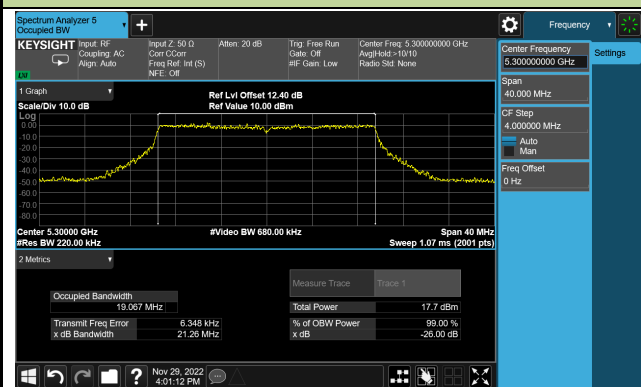

Channel 60 (5300MHz)