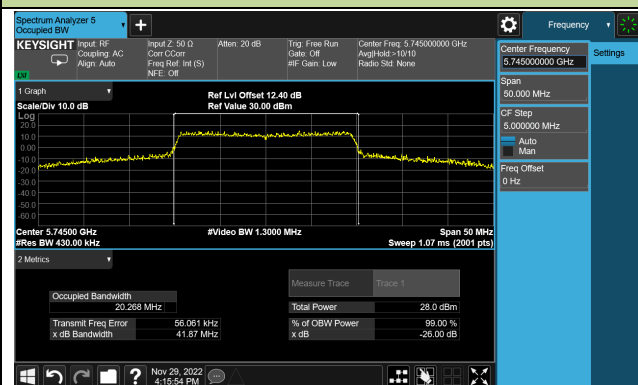

Channel 60 (5300MHz)

Channel 64 (5320MHz)

802.11ax-HE20 26dB & 99% Bandwidth

Channel 100 (5500MHz)

Channel 116 (5580MHz)

Channel 140 (5700MHz)

Channel 144(5720MHz)

Channel 149 (5745MHz)