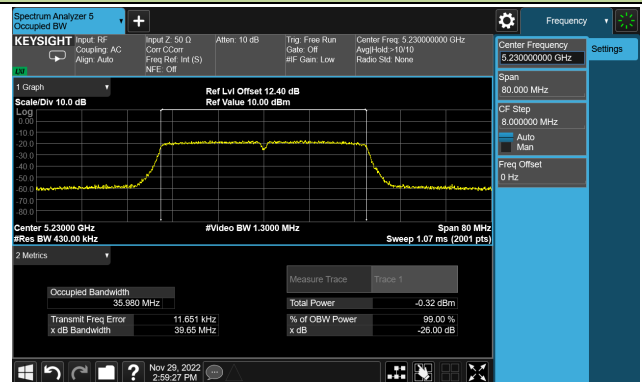

802.11ac-VHT20 26dB & 99% Bandwidth

Channel 100 (5500MHz)

Channel 116 (5580MHz)

Channel 140 (5700MHz)

Channel 144(5720MHz)

Channel 149 (5745MHz)

Channel 157 (5785MHz)

Channel 165 (5825MHz)

802.11ac-VHT40 26dB & 99% Bandwidth

Channel 38 (5190MHz)

Channel 46 (5230MHz)

Channel 54 (5270MHz)

Channel 62 (5310MHz)

Channel 102 (5510MHz)

Channel 110 (5550MHz)

802.11ac-VHT40 26dB & 99% Bandwidth