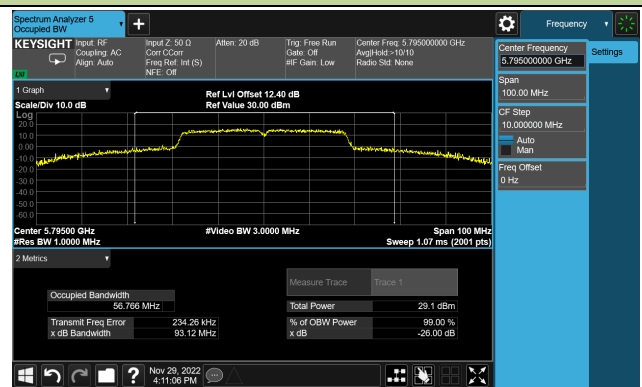

Channel 134 (5670MHz)

Channel 142(5710MHz)

Channel 151 (5755MHz)

Channel 159 (5795MHz)

802.11ac-VHT80 26dB & 99% Bandwidth

Channel 42 (5210MHz)

Channel 58 (5290MHz)

Channel 106 (5530MHz)

Channel 122 (5610MHz)

Channel 138 (5690MHz)

Channel 155 (5775MHz)

802.11ax-HE20 26dB & 99% Bandwidth

Channel 36 (5180MHz)

Channel 44 (5220MHz)

Channel 48 (5240MHz)

Channel 52 (5260MHz)