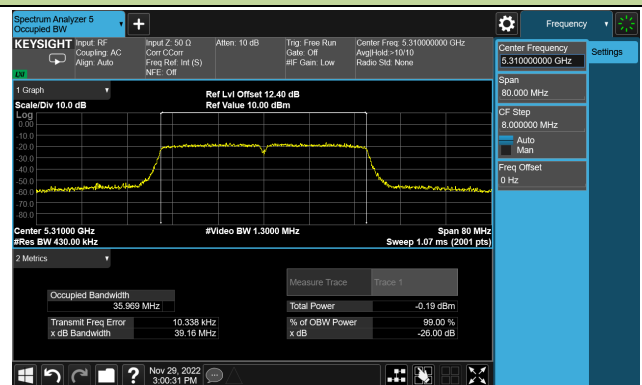

802.11ac-VHT20 26dB & 99% Bandwidth

Channel 100 (5500MHz)

Channel 116 (5580MHz)

Channel 140 (5700MHz)

Channel 144(5720MHz)

Channel 149 (5745MHz)

Channel 157 (5785MHz)

Channel 165 (5825MHz)

802.11ac-VHT40 26dB & 99% Bandwidth

Channel 38 (5190MHz)

Channel 46 (5230MHz)

Channel 54 (5270MHz)

Channel 62 (5310MHz)

Channel 102 (5510MHz)

Channel 110 (5550MHz)

802.11ac-VHT40 26dB & 99% Bandwidth

Channel 134 (5670MHz)

Channel 142(5710MHz)

Channel 151 (5755MHz)

Channel 159 (5795MHz)

802.11ac-VHT80 26dB & 99% Bandwidth

Channel 42 (5210MHz)

Channel 58 (5290MHz)

Channel 106 (5530MHz)