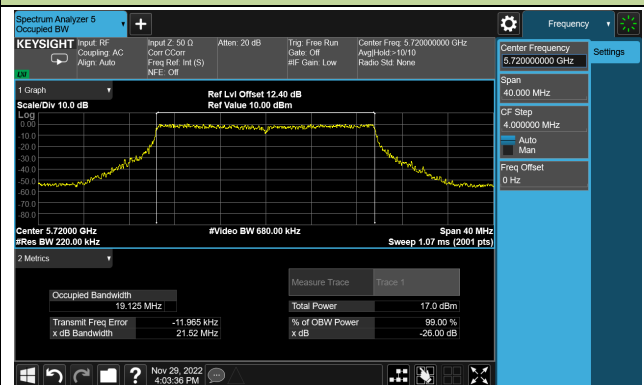

Channel 60 (5300MHz)

Channel 64 (5320MHz)

802.11ax-HE20 26dB & 99% Bandwidth

Channel 100 (5500MHz)

Channel 116 (5580MHz)

Channel 140 (5700MHz)

Channel 144(5720MHz)

Channel 149 (5745MHz)