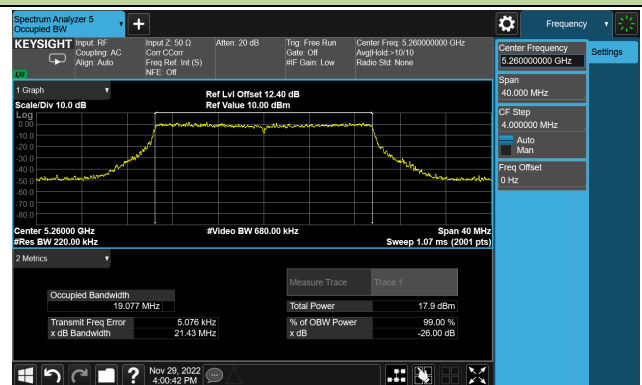

Channel 134 (5670MHz)

Channel 142(5710MHz)

Channel 151 (5755MHz)

Channel 159 (5795MHz)

802.11ac-VHT80 26dB & 99% Bandwidth

Channel 42 (5210MHz)

Channel 58 (5290MHz)

Channel 106 (5530MHz)

Channel 122 (5610MHz)

Channel 138 (5690MHz)

Channel 155 (5775MHz)

802.11ax-HE20 26dB & 99% Bandwidth

Channel 36 (5180MHz)

Channel 44 (5220MHz)

Channel 48 (5240MHz)

Channel 52 (5260MHz)