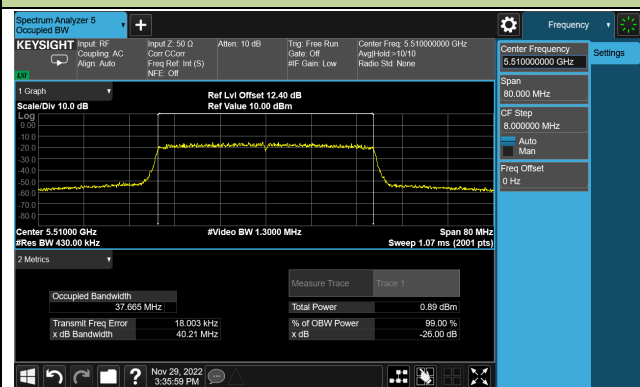

Channel 157 (5785MHz)

Channel 165 (5825MHz)

802.11ax-HE40 26dB & 99% Bandwidth

Channel 38 (5190MHz)

Channel 46 (5230MHz)

Channel 54 (5270MHz)

Channel 62 (5310MHz)

Channel 102 (5510MHz)

Channel 110 (5550MHz)

802.11ax-HE40 26dB & 99% Bandwidth

Channel 134 (5670MHz)

Channel 142(5710MHz)

Channel 151 (5755MHz)

Channel 159 (5795MHz)