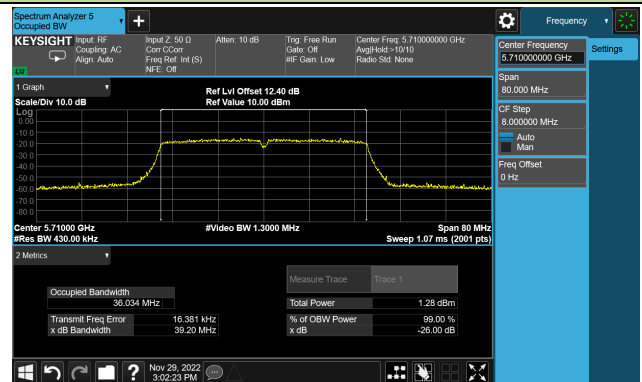

802.11ac-VHT20 26dB & 99% Bandwidth

Channel 100 (5500MHz)

Channel 116 (5580MHz)

Channel 140 (5700MHz)

Channel 144(5720MHz)

Channel 149 (5745MHz)

Channel 157 (5785MHz)

Channel 165 (5825MHz)

802.11ac-VHT40 26dB & 99% Bandwidth

Channel 38 (5190MHz)

Channel 46 (5230MHz)

Channel 54 (5270MHz)

Channel 62 (5310MHz)

Channel 102 (5510MHz)

Channel 110 (5550MHz)

802.11ac-VHT40 26dB & 99% Bandwidth

Channel 134 (5670MHz)

Channel 142(5710MHz)

Channel 151 (5755MHz)

Channel 159 (5795MHz)

802.11ac-VHT80 26dB & 99% Bandwidth

Channel 42 (5210MHz)

Channel 58 (5290MHz)

Channel 106 (5530MHz)