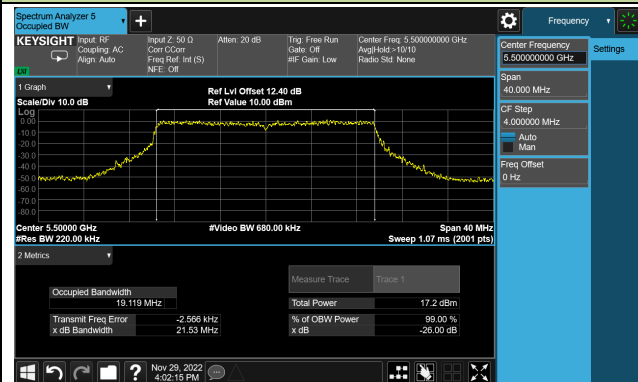

Channel 60 (5300MHz)

Channel 64 (5320MHz)

802.11ax-HE20 26dB & 99% Bandwidth

Channel 100 (5500MHz)

Channel 116 (5580MHz)

Channel 140 (5700MHz)

Channel 144(5720MHz)

Channel 149 (5745MHz)