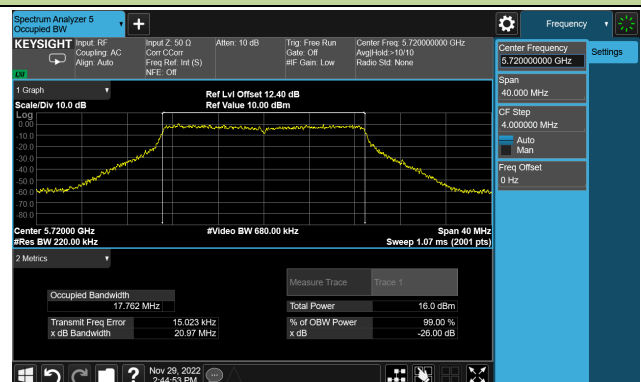

802.11ac-VHT20 26dB & 99% Bandwidth

Channel 100 (5500MHz)

Channel 116 (5580MHz)

Channel 140 (5700MHz)

Channel 144(5720MHz)

Channel 149 (5745MHz)

Channel 157 (5785MHz)

Channel 165 (5825MHz)

802.11ac-VHT40 26dB & 99% Bandwidth

Channel 38 (5190MHz)

Channel 46 (5230MHz)

Channel 54 (5270MHz)

Channel 62 (5310MHz)

Channel 102 (5510MHz)

Channel 110 (5550MHz)

802.11ac-VHT40 26dB & 99% Bandwidth