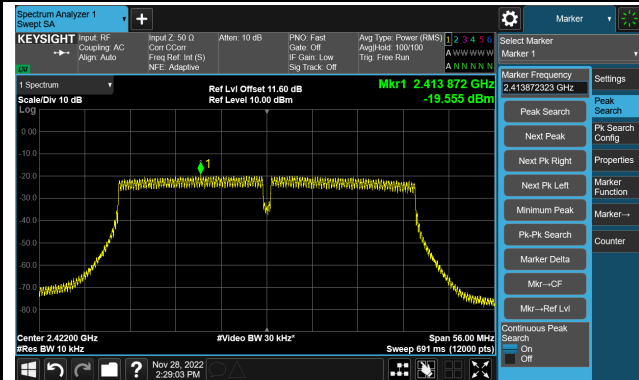

802.11n-HT40 - PSD – Ant 2

Channel 03 (2422MHz)