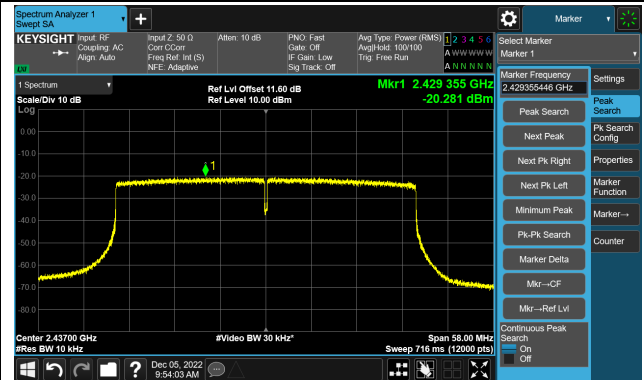

802.11n-HT40 - PSD – Ant 1

Channel 03 (2422MHz)

Channel 06 (2437MHz)

Channel 09 (2452MHz)

802.11ax-HE20 - PSD – Ant 1

Channel 01 (2412MHz)

Channel 06 (2437MHz)

Channel 11 (2462MHz)

802.11ax-HE40 - PSD – Ant 1

Channel 03 (2422MHz)

Channel 06 (2437MHz)

Channel 09 (2452MHz)

802.11b - PSD – Ant 2

Channel 01 (2412MHz)

Channel 06 (2437MHz)

Channel 11 (2462MHz)