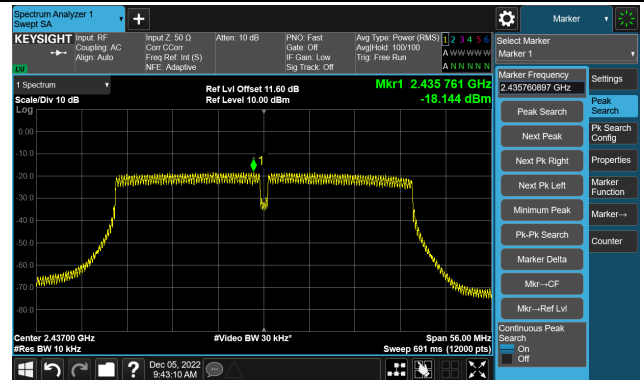

802.11n-HT40 - PSD – Ant 0

Channel 03 (2422MHz)

Channel 06 (2437MHz)

Channel 09 (2452MHz)

802.11ax-HE20 - PSD – Ant 0

Channel 01 (2412MHz)

Channel 06 (2437MHz)

Channel 11 (2462MHz)