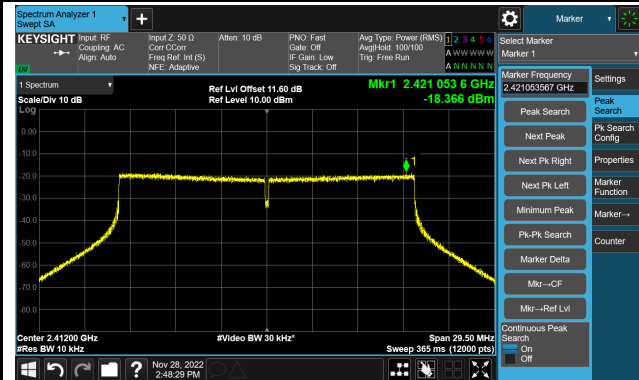

802.11n-HT40 - PSD – Ant 2

Channel 03 (2422MHz)

Channel 06 (2437MHz)

Channel 09 (2452MHz)

802.11ax-HE20 - PSD – Ant 2

Channel 01 (2412MHz)

Channel 06 (2437MHz)

Channel 11 (2462MHz)