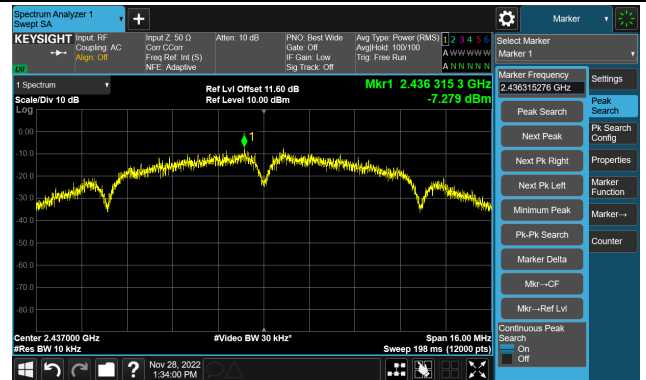

802.11ax-HE40 - PSD – Ant 0

Channel 03 (2422MHz)

Channel 06 (2437MHz)

Channel 09 (2452MHz)

802.11b - PSD - Ant 1

Channel 01 (2412MHz)

Channel 06 (2437MHz)

Channel 11 (2462MHz)

802.11g - PSD - Ant 1

Channel 01 (2412MHz)

Channel 06 (2437MHz)

Channel 11 (2462MHz)

802.11n-HT20 - PSD - Ant 1

Channel 01 (2412MHz)

Channel 06 (2437MHz)

Channel 11 (2462MHz)