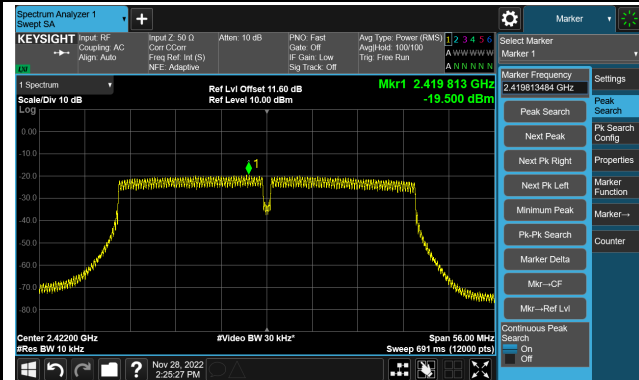

802.11n-HT40 - PSD – Ant 1

Channel 03 (2422MHz)