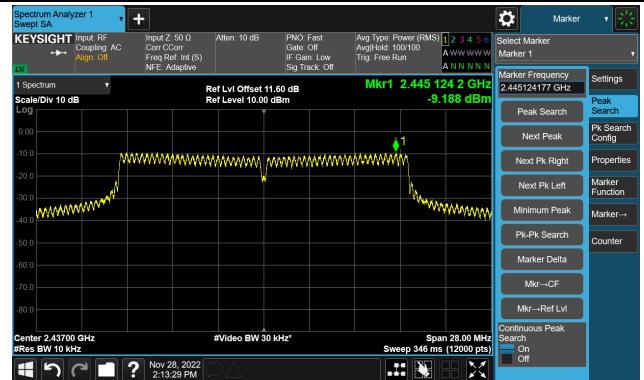

802.11g - PSD - Ant 2

Channel 01 (2412MHz)

Channel 06 (2437MHz)

Channel 11 (2462MHz)

802.11n-HT20 - PSD – Ant 2

Channel 01 (2412MHz)

Channel 06 (2437MHz)

Channel 11 (2462MHz)

802.11n-HT40 - PSD – Ant 2

Channel 03 (2422MHz)

Channel 06 (2437MHz)

Channel 09 (2452MHz)

802.11ax-HE20 - PSD – Ant 2

Channel 01 (2412MHz)

Channel 06 (2437MHz)

Channel 11 (2462MHz)