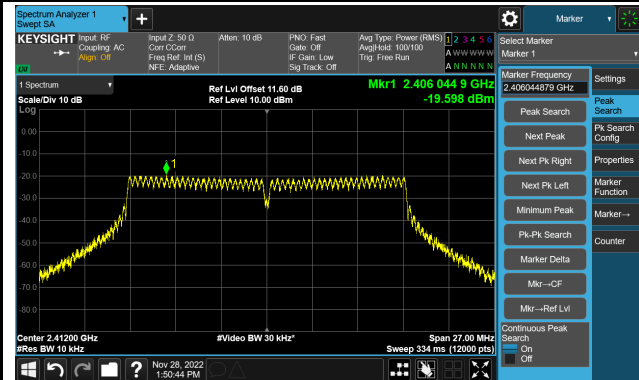

802.11ax-HE40 - PSD – Ant 1

Channel 03 (2422MHz)

Channel 06 (2437MHz)

Channel 09 (2452MHz)

802.11b - PSD – Ant 2

Channel 01 (2412MHz)

Channel 06 (2437MHz)

Channel 11 (2462MHz)

802.11g - PSD - Ant 2

Channel 01 (2412MHz)

Channel 06 (2437MHz)

Channel 11 (2462MHz)

802.11n-HT20 - PSD – Ant 2

Channel 01 (2412MHz)

Channel 06 (2437MHz)

Channel 11 (2462MHz)