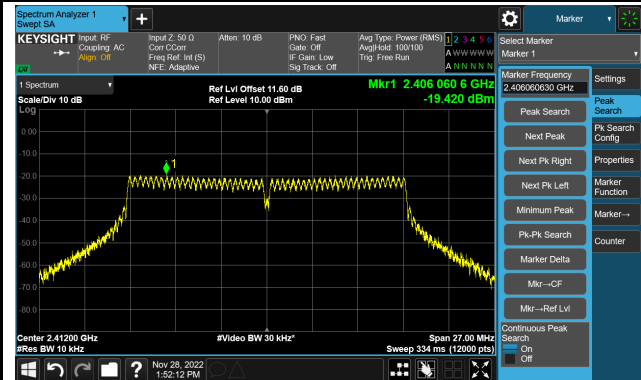

802.11ax-HE40 - PSD – Ant 0

Channel 03 (2422MHz)

Channel 06 (2437MHz)

Channel 09 (2452MHz)

802.11b - PSD - Ant 1

Channel 01 (2412MHz)

Channel 06 (2437MHz)

Channel 11 (2462MHz)

802.11g - PSD - Ant 1

Channel 01 (2412MHz)

Channel 06 (2437MHz)

Channel 11 (2462MHz)

802.11n-HT20 - PSD - Ant 1

Channel 01 (2412MHz)

Channel 06 (2437MHz)

Channel 11 (2462MHz)