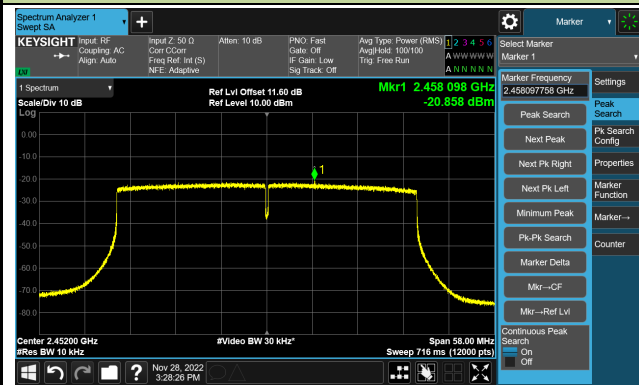

802.11ax-HE40 - PSD – Ant 0

Channel 03 (2422MHz)

Channel 06 (2437MHz)

Channel 09 (2452MHz)

802.11b - PSD - Ant 1

Channel 01 (2412MHz)

Channel 06 (2437MHz)

Channel 11 (2462MHz)

802.11g - PSD - Ant 1

Channel 01 (2412MHz)

Channel 06 (2437MHz)

Channel 11 (2462MHz)

802.11n-HT20 - PSD - Ant 1

Channel 01 (2412MHz)

Channel 06 (2437MHz)

Channel 11 (2462MHz)