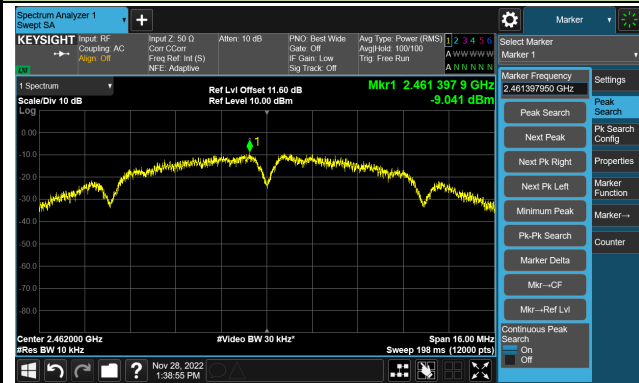

802.11ax-HE40 - PSD – Ant 1

Channel 03 (2422MHz)

Channel 06 (2437MHz)

Channel 09 (2452MHz)

802.11b - PSD – Ant 2

Channel 01 (2412MHz)

Channel 06 (2437MHz)

Channel 11 (2462MHz)

802.11g - PSD - Ant 2

Channel 01 (2412MHz)

Channel 06 (2437MHz)

Channel 11 (2462MHz)

802.11n-HT20 - PSD – Ant 2

Channel 01 (2412MHz)

Channel 06 (2437MHz)

Channel 11 (2462MHz)