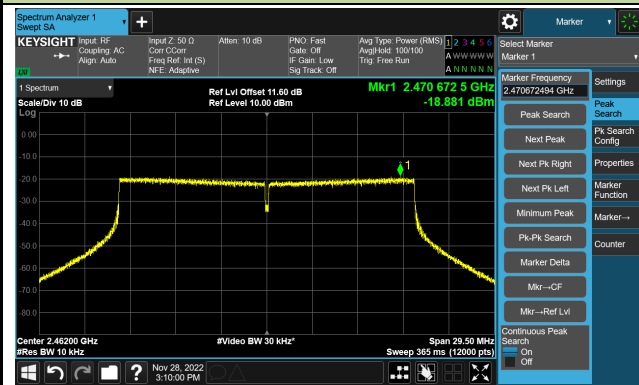

802.11n-HT40 - PSD – Ant 1

Channel 03 (2422MHz)

Channel 06 (2437MHz)

Channel 09 (2452MHz)

802.11ax-HE20 - PSD – Ant 1

Channel 01 (2412MHz)

Channel 06 (2437MHz)

Channel 11 (2462MHz)

802.11ax-HE40 - PSD – Ant 1

Channel 03 (2422MHz)

Channel 06 (2437MHz)

Channel 09 (2452MHz)

802.11b - PSD – Ant 2

Channel 01 (2412MHz)

Channel 06 (2437MHz)

Channel 11 (2462MHz)