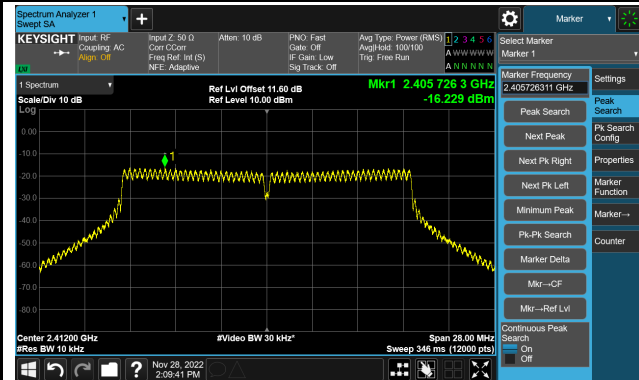

802.11g - PSD - Ant 1

Channel 01 (2412MHz)

Channel 06 (2437MHz)

Channel 11 (2462MHz)

802.11n-HT20 - PSD - Ant 1

Channel 01 (2412MHz)

Channel 06 (2437MHz)

Channel 11 (2462MHz)