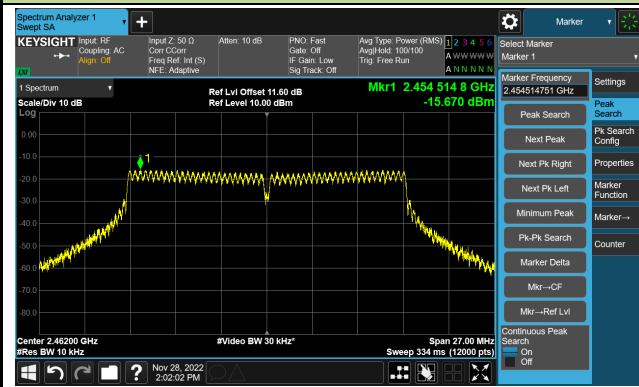

802.11g - PSD - Ant 2

Channel 01 (2412MHz)

Channel 06 (2437MHz)

Channel 11 (2462MHz)

802.11n-HT20 - PSD – Ant 2

Channel 01 (2412MHz)

Channel 06 (2437MHz)

Channel 11 (2462MHz)

802.11n-HT40 - PSD – Ant 2

Channel 03 (2422MHz)

Channel 06 (2437MHz)

Channel 09 (2452MHz)

802.11ax-HE20 - PSD – Ant 2

Channel 01 (2412MHz)

Channel 06 (2437MHz)

Channel 11 (2462MHz)