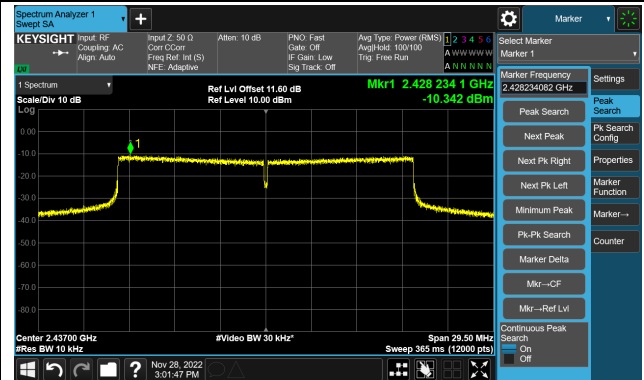

802.11n-HT40 - PSD – Ant 2

Channel 03 (2422MHz)

Channel 06 (2437MHz)

Channel 09 (2452MHz)

802.11ax-HE20 - PSD – Ant 2

Channel 01 (2412MHz)

Channel 06 (2437MHz)

Channel 11 (2462MHz)