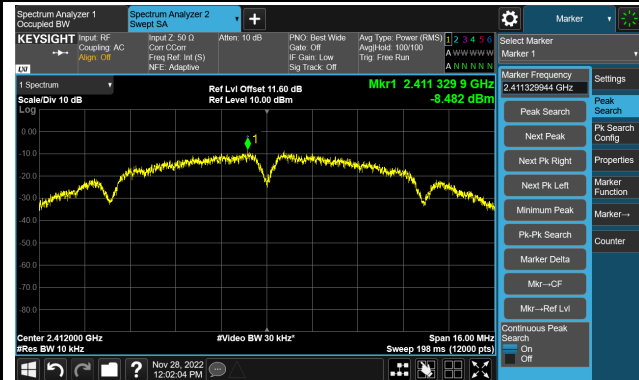

802.11ax-HE40 - PSD – Ant 1

Channel 03 (2422MHz)

Channel 06 (2437MHz)

Channel 09 (2452MHz)

802.11b - PSD – Ant 2

Channel 01 (2412MHz)

Channel 06 (2437MHz)

Channel 11 (2462MHz)

802.11g - PSD - Ant 2

Channel 01 (2412MHz)

Channel 06 (2437MHz)

Channel 11 (2462MHz)

802.11n-HT20 - PSD – Ant 2

Channel 01 (2412MHz)

Channel 06 (2437MHz)

Channel 11 (2462MHz)