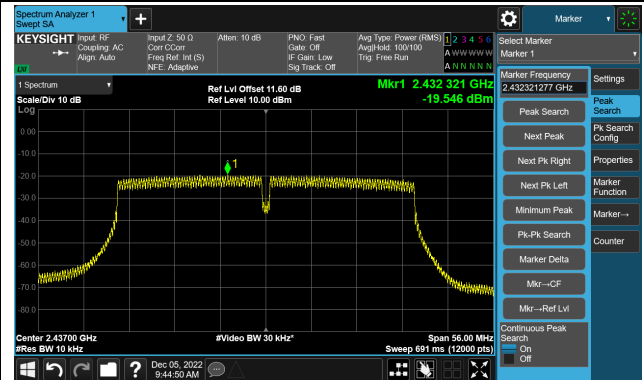

Channel 06 (2437MHz)