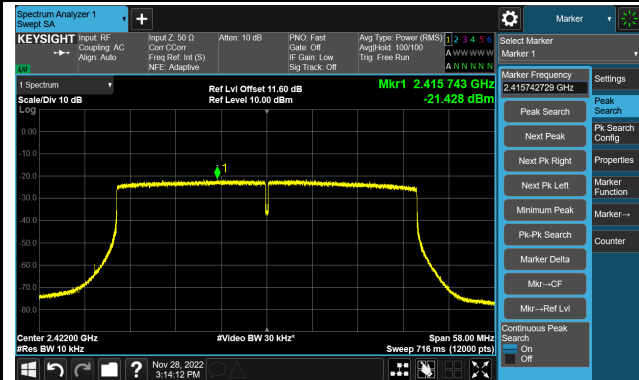

802.11n-HT40 - PSD – Ant 1

Channel 03 (2422MHz)

Channel 06 (2437MHz)

Channel 09 (2452MHz)

802.11ax-HE20 - PSD – Ant 1

Channel 01 (2412MHz)

Channel 06 (2437MHz)

Channel 11 (2462MHz)

802.11ax-HE40 - PSD – Ant 1

Channel 03 (2422MHz)

Channel 06 (2437MHz)

Channel 09 (2452MHz)

802.11b - PSD – Ant 2

Channel 01 (2412MHz)

Channel 06 (2437MHz)

Channel 11 (2462MHz)