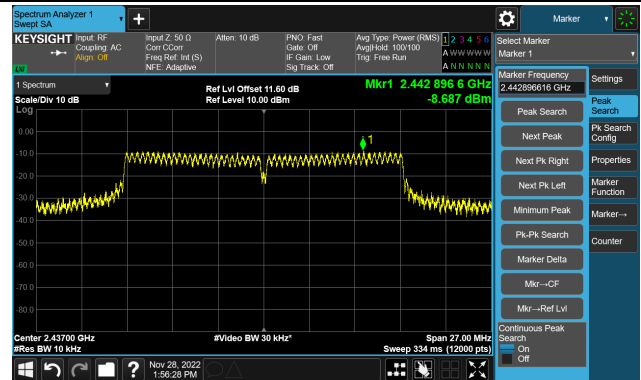

802.11ax-HE40 - PSD – Ant 0

Channel 03 (2422MHz)

Channel 06 (2437MHz)

Channel 09 (2452MHz)

802.11b - PSD - Ant 1

Channel 01 (2412MHz)

Channel 06 (2437MHz)

Channel 11 (2462MHz)

802.11g - PSD - Ant 1

Channel 01 (2412MHz)

Channel 06 (2437MHz)

Channel 11 (2462MHz)

802.11n-HT20 - PSD - Ant 1

Channel 01 (2412MHz)

Channel 06 (2437MHz)

Channel 11 (2462MHz)