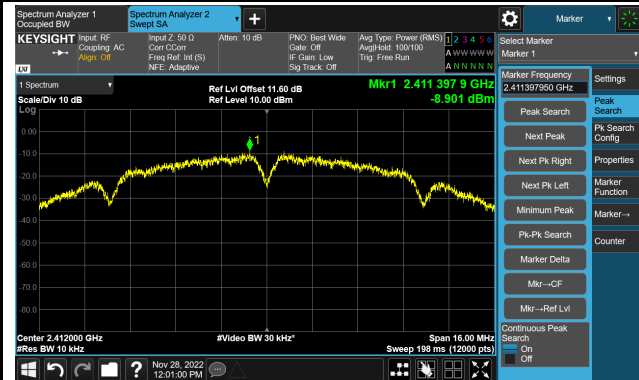

802.11ax-HE40 - PSD – Ant 0

Channel 03 (2422MHz)

Channel 06 (2437MHz)

Channel 09 (2452MHz)

802.11b - PSD - Ant 1

Channel 01 (2412MHz)

Channel 06 (2437MHz)

Channel 11 (2462MHz)

802.11g - PSD - Ant 1

Channel 01 (2412MHz)

Channel 06 (2437MHz)

Channel 11 (2462MHz)

802.11n-HT20 - PSD - Ant 1

Channel 01 (2412MHz)

Channel 06 (2437MHz)

Channel 11 (2462MHz)