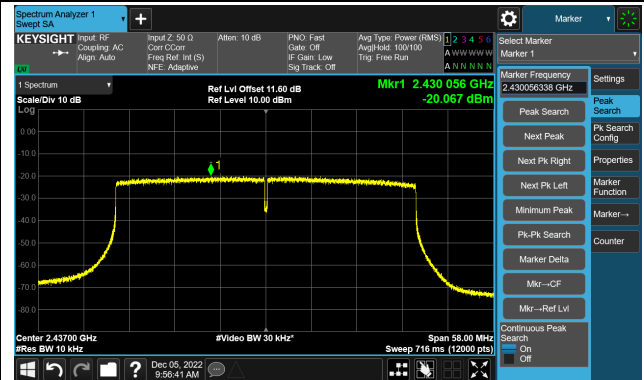

802.11n-HT40 - PSD – Ant 0

Channel 03 (2422MHz)

Channel 06 (2437MHz)

Channel 09 (2452MHz)

802.11ax-HE20 - PSD – Ant 0

Channel 01 (2412MHz)

Channel 06 (2437MHz)

Channel 11 (2462MHz)

802.11ax-HE40 - PSD – Ant 0

Channel 03 (2422MHz)

Channel 06 (2437MHz)

Channel 09 (2452MHz)

802.11b - PSD - Ant 1

Channel 01 (2412MHz)

Channel 06 (2437MHz)

Channel 11 (2462MHz)