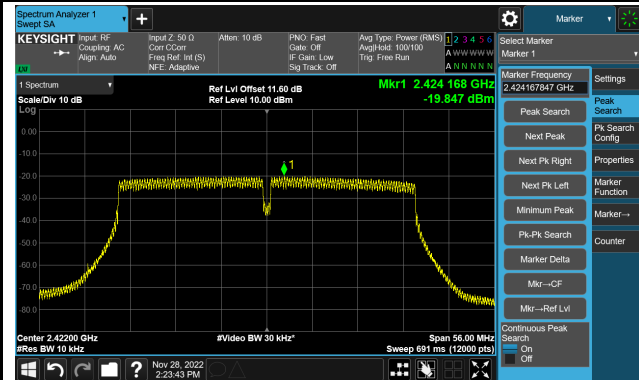

802.11n-HT40 - PSD – Ant 0

Channel 03 (2422MHz)