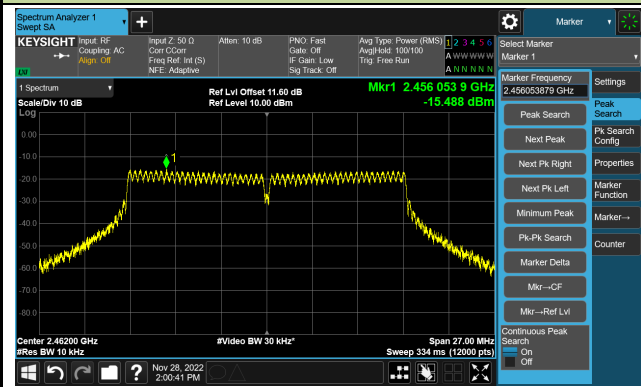

802.11g - PSD - Ant 1

Channel 01 (2412MHz)

Channel 06 (2437MHz)

Channel 11 (2462MHz)

802.11n-HT20 - PSD - Ant 1

Channel 01 (2412MHz)

Channel 06 (2437MHz)

Channel 11 (2462MHz)