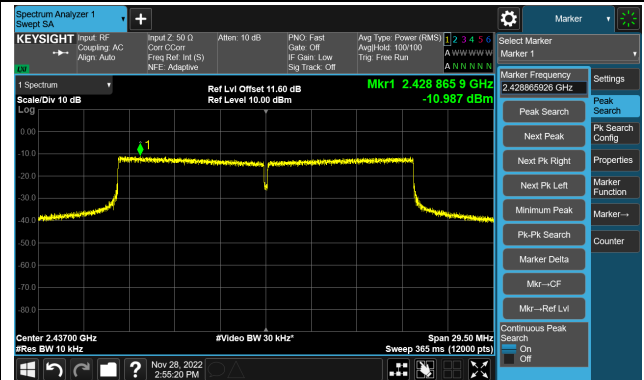

802.11n-HT40 - PSD – Ant 0

Channel 03 (2422MHz)

Channel 06 (2437MHz)

Channel 09 (2452MHz)

802.11ax-HE20 - PSD – Ant 0

Channel 01 (2412MHz)

Channel 06 (2437MHz)

Channel 11 (2462MHz)

802.11ax-HE40 - PSD – Ant 0

Channel 03 (2422MHz)

Channel 06 (2437MHz)

Channel 09 (2452MHz)

802.11b - PSD - Ant 1

Channel 01 (2412MHz)

Channel 06 (2437MHz)

Channel 11 (2462MHz)