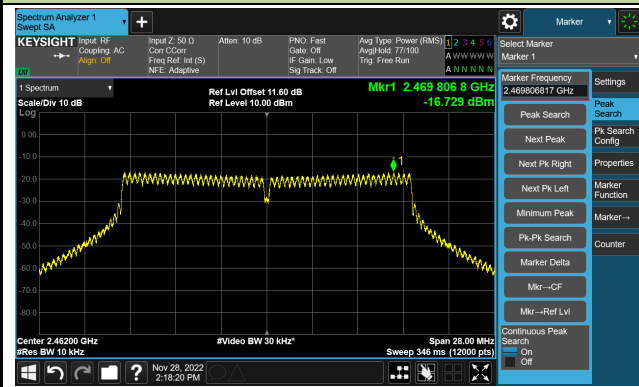

802.11g - PSD - Ant 1

Channel 01 (2412MHz)

Channel 06 (2437MHz)

Channel 11 (2462MHz)

802.11n-HT20 - PSD - Ant 1

Channel 01 (2412MHz)

Channel 06 (2437MHz)

Channel 11 (2462MHz)