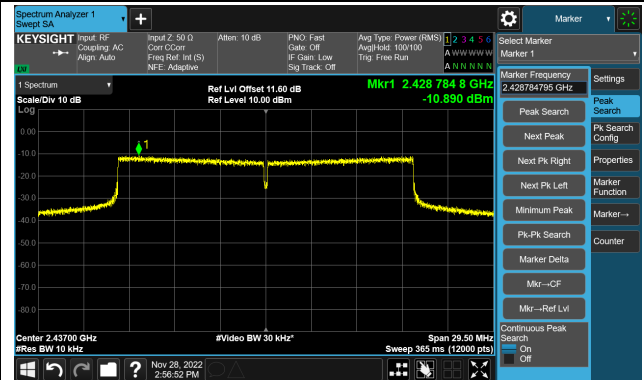

802.11n-HT40 - PSD – Ant 1

Channel 03 (2422MHz)

Channel 06 (2437MHz)

Channel 09 (2452MHz)

802.11ax-HE20 - PSD – Ant 1

Channel 01 (2412MHz)

Channel 06 (2437MHz)

Channel 11 (2462MHz)