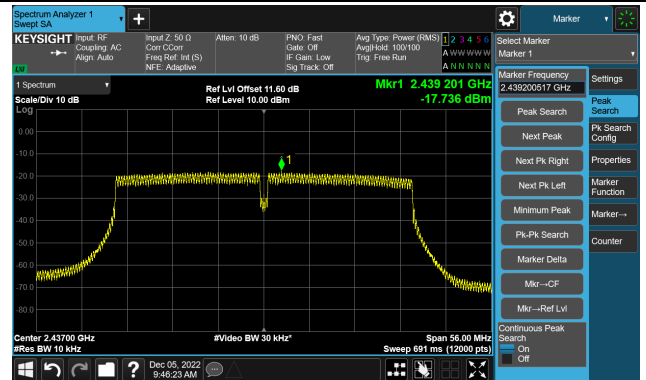

802.11g - PSD - Ant 2

Channel 01 (2412MHz)

Channel 06 (2437MHz)

Channel 11 (2462MHz)

802.11n-HT20 - PSD – Ant 2

Channel 01 (2412MHz)

Channel 06 (2437MHz)

Channel 11 (2462MHz)

802.11n-HT40 - PSD – Ant 2

Channel 03 (2422MHz)

Channel 06 (2437MHz)

Channel 09 (2452MHz)

802.11ax-HE20 - PSD – Ant 2

Channel 01 (2412MHz)

Channel 06 (2437MHz)

Channel 11 (2462MHz)