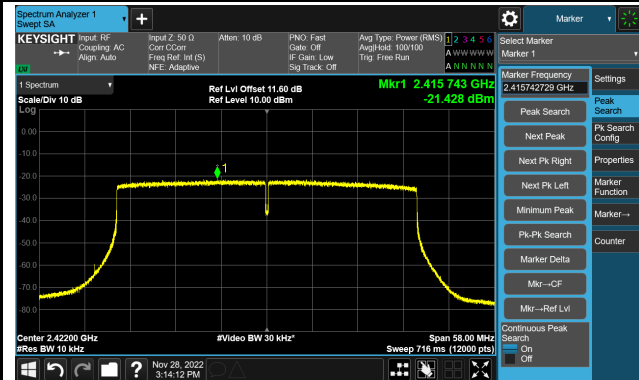

802.11n-HT40 - PSD – Ant 0

Channel 03 (2422MHz)

Channel 06 (2437MHz)

Channel 09 (2452MHz)

802.11ax-HE20 - PSD – Ant 0

Channel 01 (2412MHz)

Channel 06 (2437MHz)

Channel 11 (2462MHz)

802.11ax-HE40 - PSD – Ant 0

Channel 03 (2422MHz)

Channel 06 (2437MHz)

Channel 09 (2452MHz)

802.11b - PSD - Ant 1

Channel 01 (2412MHz)

Channel 06 (2437MHz)

Channel 11 (2462MHz)