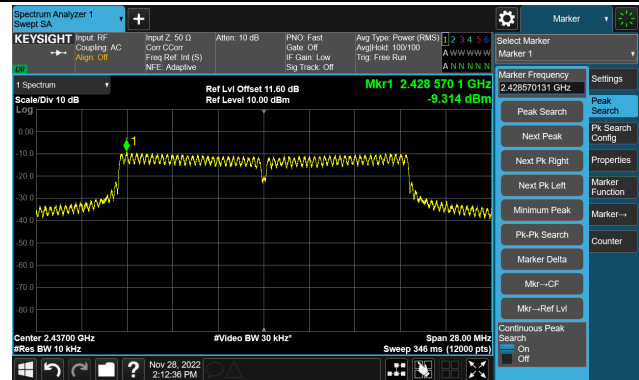

802.11g - PSD - Ant 1

Channel 01 (2412MHz)

Channel 06 (2437MHz)

Channel 11 (2462MHz)

802.11n-HT20 - PSD - Ant 1

Channel 01 (2412MHz)

Channel 06 (2437MHz)

Channel 11 (2462MHz)