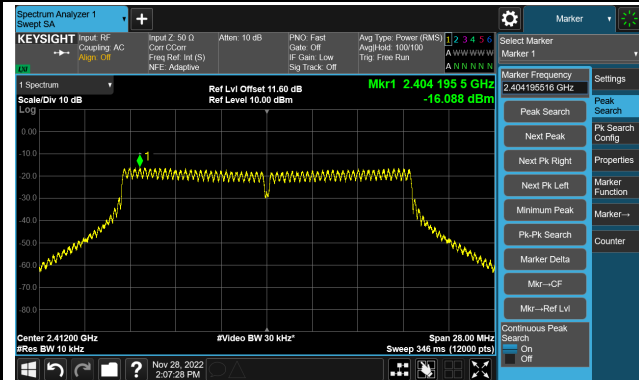

802.11g - PSD - Ant 2

Channel 01 (2412MHz)

Channel 06 (2437MHz)

Channel 11 (2462MHz)

802.11n-HT20 - PSD – Ant 2

Channel 01 (2412MHz)

Channel 06 (2437MHz)

Channel 11 (2462MHz)

802.11n-HT40 - PSD – Ant 2

Channel 03 (2422MHz)

Channel 06 (2437MHz)

Channel 09 (2452MHz)

802.11ax-HE20 - PSD – Ant 2

Channel 01 (2412MHz)

Channel 06 (2437MHz)

Channel 11 (2462MHz)