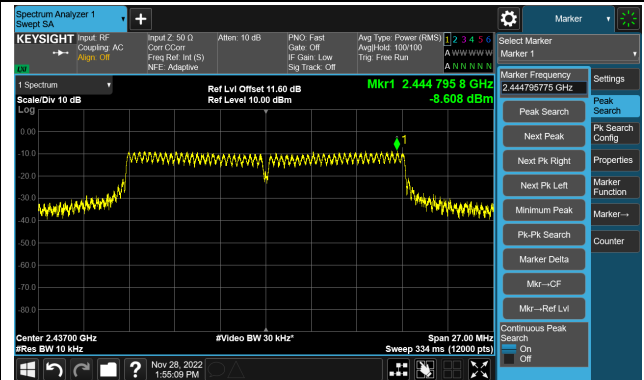

802.11ax-HE40 - PSD – Ant 1

Channel 03 (2422MHz)

Channel 06 (2437MHz)

Channel 09 (2452MHz)

802.11b - PSD – Ant 2

Channel 01 (2412MHz)

Channel 06 (2437MHz)

Channel 11 (2462MHz)

802.11g - PSD - Ant 2

Channel 01 (2412MHz)

Channel 06 (2437MHz)

Channel 11 (2462MHz)

802.11n-HT20 - PSD – Ant 2

Channel 01 (2412MHz)

Channel 06 (2437MHz)

Channel 11 (2462MHz)