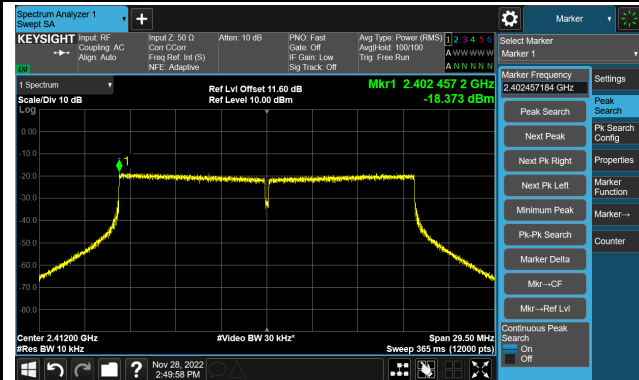

802.11n-HT40 - PSD – Ant 1

Channel 03 (2422MHz)

Channel 06 (2437MHz)

Channel 09 (2452MHz)

802.11ax-HE20 - PSD – Ant 1

Channel 01 (2412MHz)

Channel 06 (2437MHz)

Channel 11 (2462MHz)

802.11ax-HE40 - PSD – Ant 1

Channel 03 (2422MHz)

Channel 06 (2437MHz)

Channel 09 (2452MHz)

802.11b - PSD – Ant 2

Channel 01 (2412MHz)

Channel 06 (2437MHz)

Channel 11 (2462MHz)