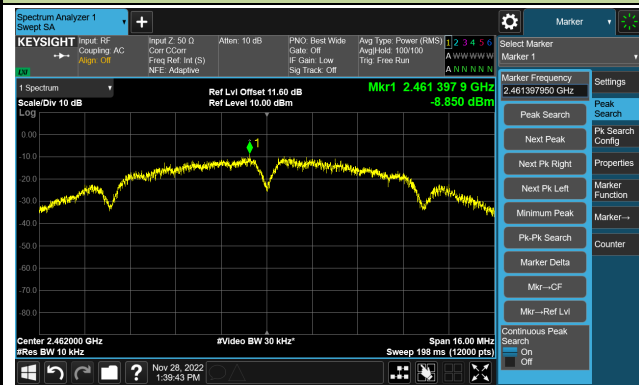

802.11ax-HE40 - PSD – Ant 0

Channel 03 (2422MHz)

Channel 06 (2437MHz)

Channel 09 (2452MHz)

802.11b - PSD - Ant 1

Channel 01 (2412MHz)

Channel 06 (2437MHz)

Channel 11 (2462MHz)

802.11g - PSD - Ant 1

Channel 01 (2412MHz)

Channel 06 (2437MHz)

Channel 11 (2462MHz)

802.11n-HT20 - PSD - Ant 1

Channel 01 (2412MHz)

Channel 06 (2437MHz)

Channel 11 (2462MHz)