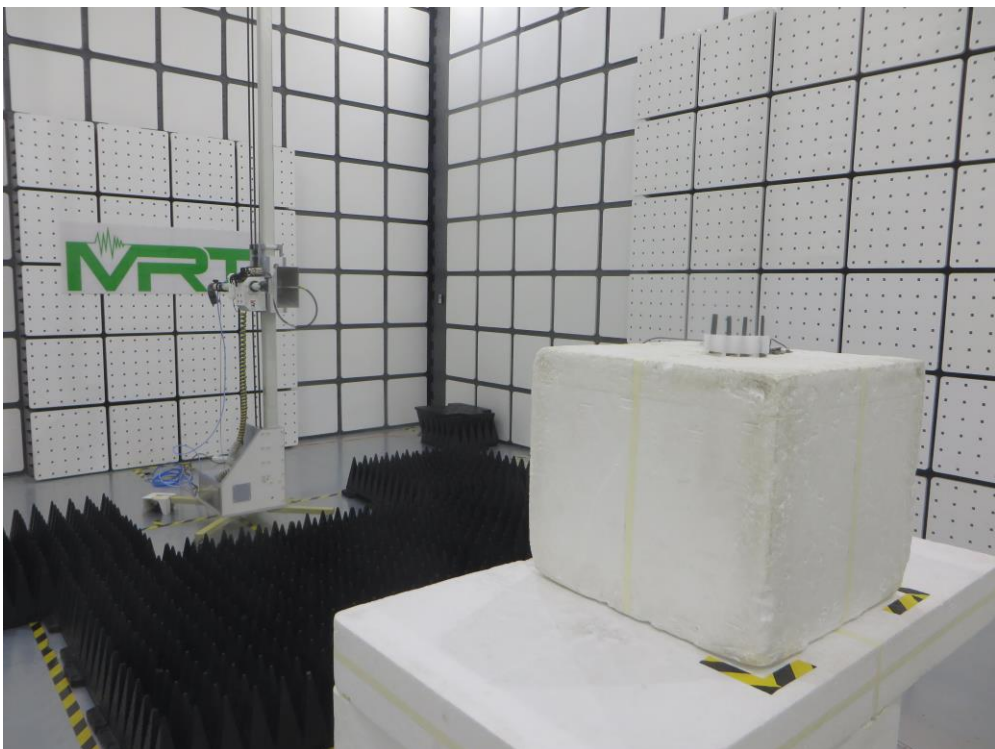

RF Test Setup Photograph

Description: Front View of Conducted Emission Test Setup for Power Port

Description: Back View of Conducted Emission Test Setup for Power Port

Description: Radiated Spurious Emission Test Setup for below 1GHz

Description: Radiated Spurious Emission Test Setup for above 1GHz

Description: Conducted Test Setup

Description: DFS Test Setup