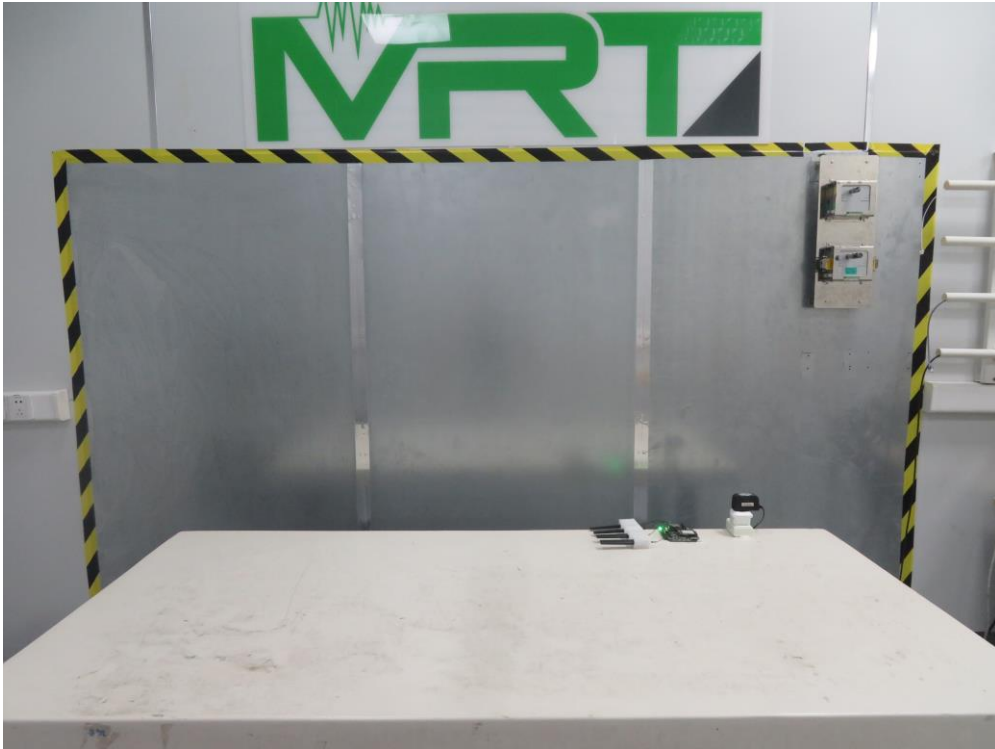

RF Test Setup Photograph

Description: Front View of Conducted Emission Test Setup for Power Port

Description: Back View of Conducted Emission Test Setup for Power Port

Description: Radiated Spurious Emission Test Setup for below 1GHz

Description: Radiated Spurious Emission Test Setup for above 1GHz

Description: Conducted Test Setup

Description: DFS Test Setup