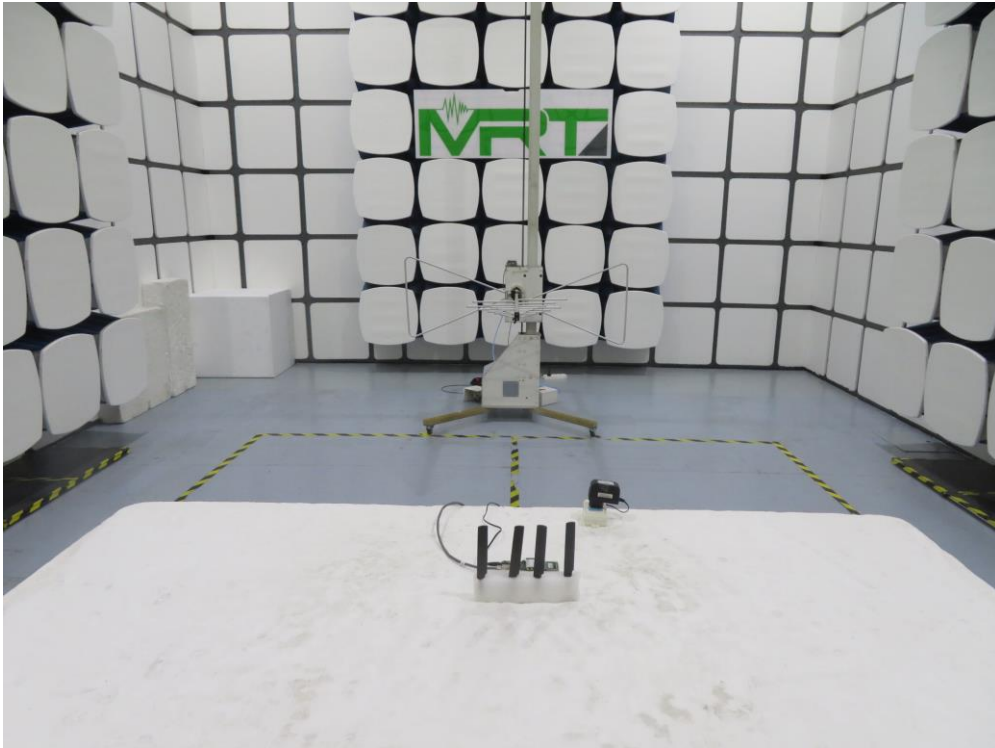

RF Test Setup Photograph

Description: Front View of Conducted Emission Test Setup for Power Port

Description: Back View of Conducted Emission Test Setup for Power Port

Description: Radiated Spurious Emission Test Setup for below 1GHz

Description: Radiated Spurious Emission Test Setup for above 1GHz

Description: Conducted Test Setup

Description: DFS Test Setup