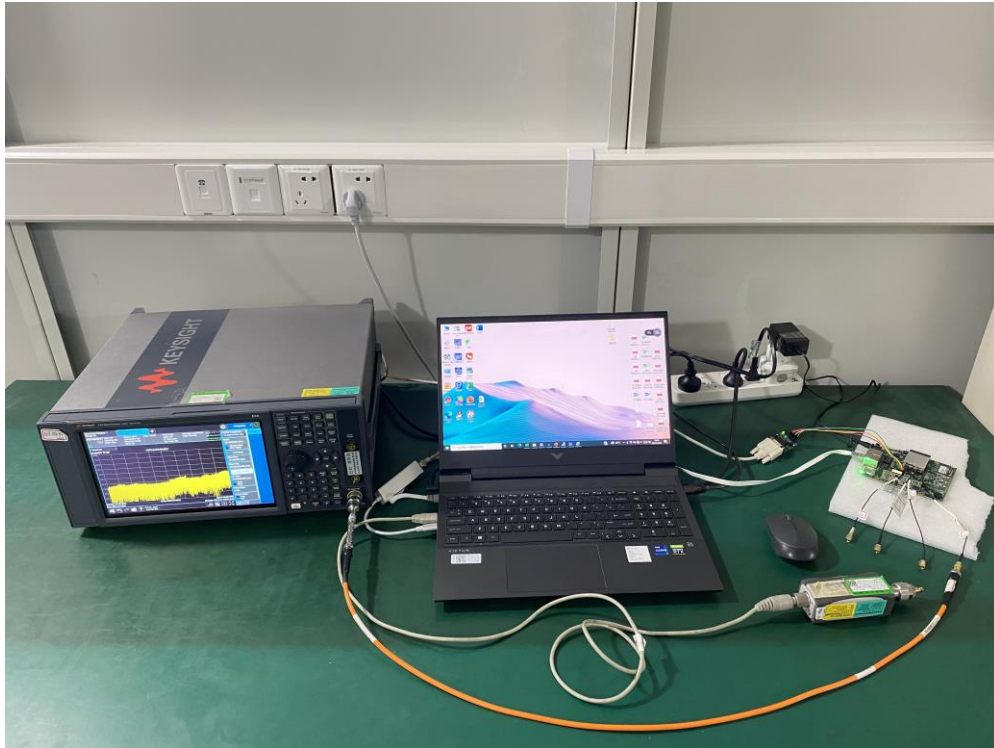

RF Test Setup Photograph

Description: Front View of Conducted Emission Test Setup for Power Port

Description: Back View of Conducted Emission Test Setup for Power Port

Description: Radiated Spurious Emission Test Setup for below 1GHz

Description: Radiated Spurious Emission Test Setup for above 1GHz

Description: Conducted Test Setup

Description: DFS Test Setup