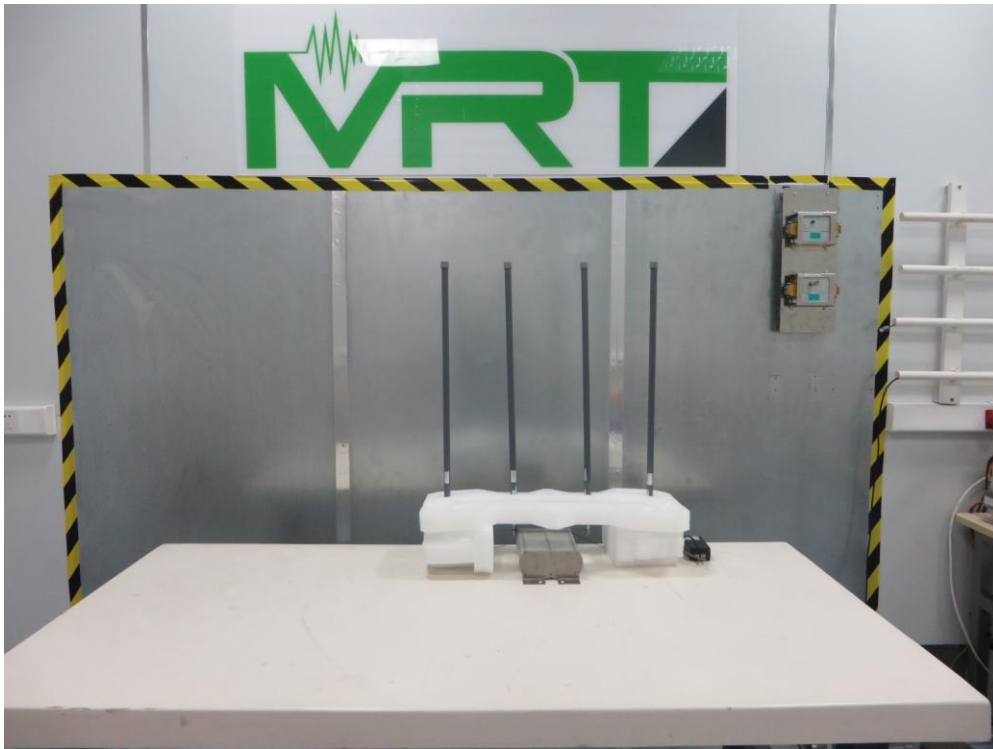

FCC Part15E Test Setup Photo

Description: Front View of Conducted Emission Test Setup

Description: Back View of Conducted Emission Test Setup

Description: Radiated Spurious Emission Test Setup for 9kHz ~ 30MHz

Description: Radiated Spurious Emission Test Setup for 30MHz ~ 1GHz

Description: Radiated Spurious Emission Test Setup for 1GHz ~ 18GHz

Description: Radiated Spurious Emission Test Setup for 18GHz ~ 40GHz