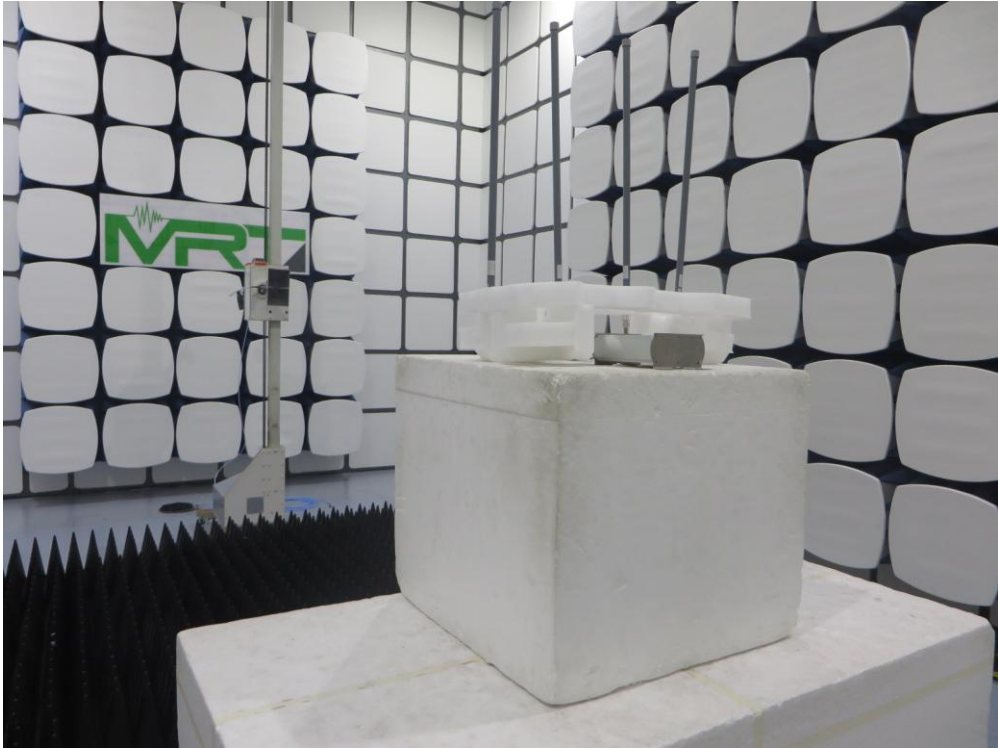

FCC Part15E Test Setup Photo

Description: Front View of Conducted Emission Test Setup

Description: Back View of Conducted Emission Test Setup

Description: Radiated Spurious Emission Test Setup for 9kHz ~ 30MHz

Description: Radiated Spurious Emission Test Setup for 30MHz ~ 1GHz

Description: Radiated Spurious Emission Test Setup for 1GHz ~ 18GHz

Description: Radiated Spurious Emission Test Setup for 18GHz ~ 40GHz