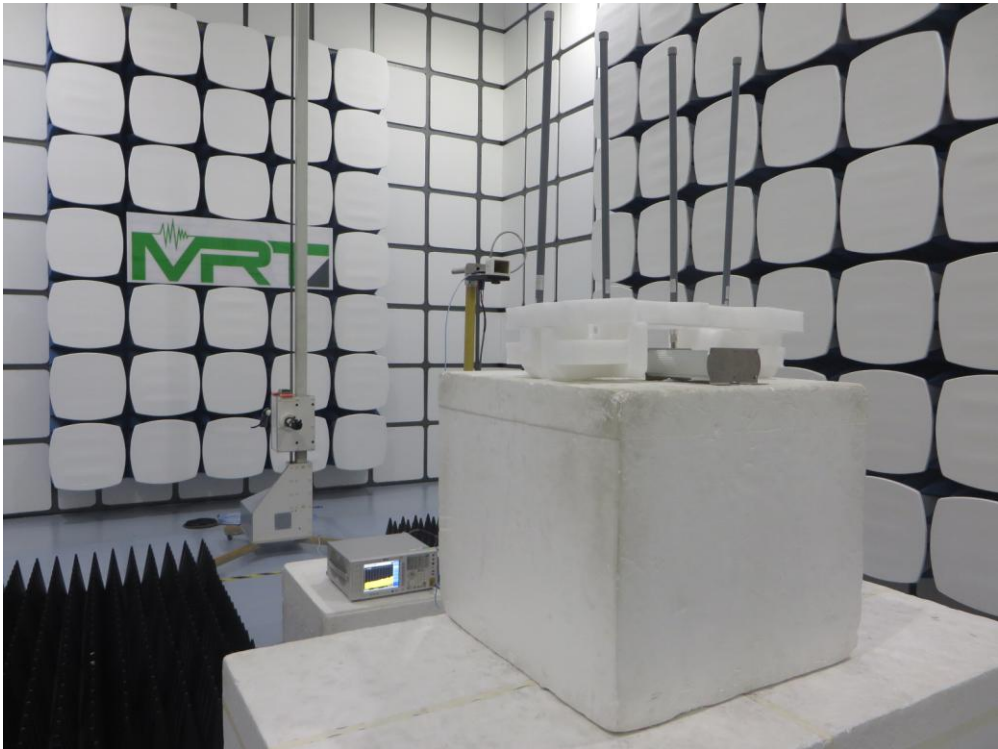

FCC Part15E Test Setup Photo

Description: Front View of Conducted Emission Test Setup

Description: Back View of Conducted Emission Test Setup

Description: Radiated Spurious Emission Test Setup for 9kHz ~ 30MHz

Description: Radiated Spurious Emission Test Setup for 30MHz ~ 1GHz

Description: Radiated Spurious Emission Test Setup for 1GHz ~ 18GHz

Description: Radiated Spurious Emission Test Setup for 18GHz ~ 40GHz