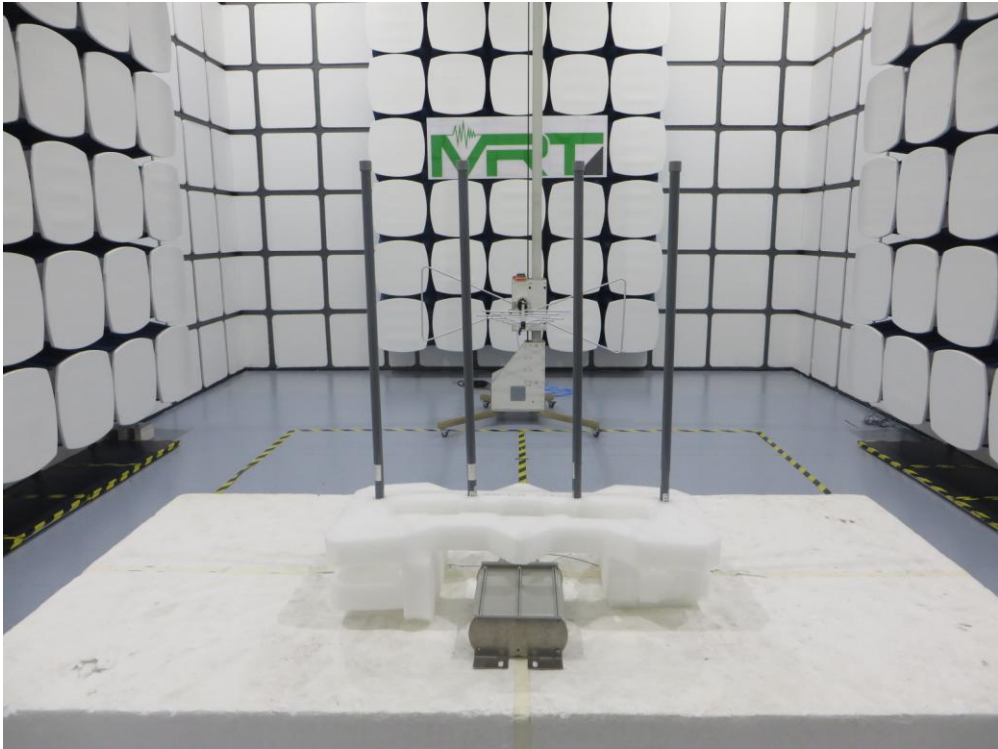

FCC Part15E Test Setup Photo

Description: Front View of Conducted Emission Test Setup

Description: Back View of Conducted Emission Test Setup

Description: Radiated Spurious Emission Test Setup for 9kHz ~ 30MHz

Description: Radiated Spurious Emission Test Setup for 30MHz ~ 1GHz

Description: Radiated Spurious Emission Test Setup for 1GHz ~ 18GHz

Description: Radiated Spurious Emission Test Setup for 18GHz ~ 40GHz

Description: DFS Test Setup