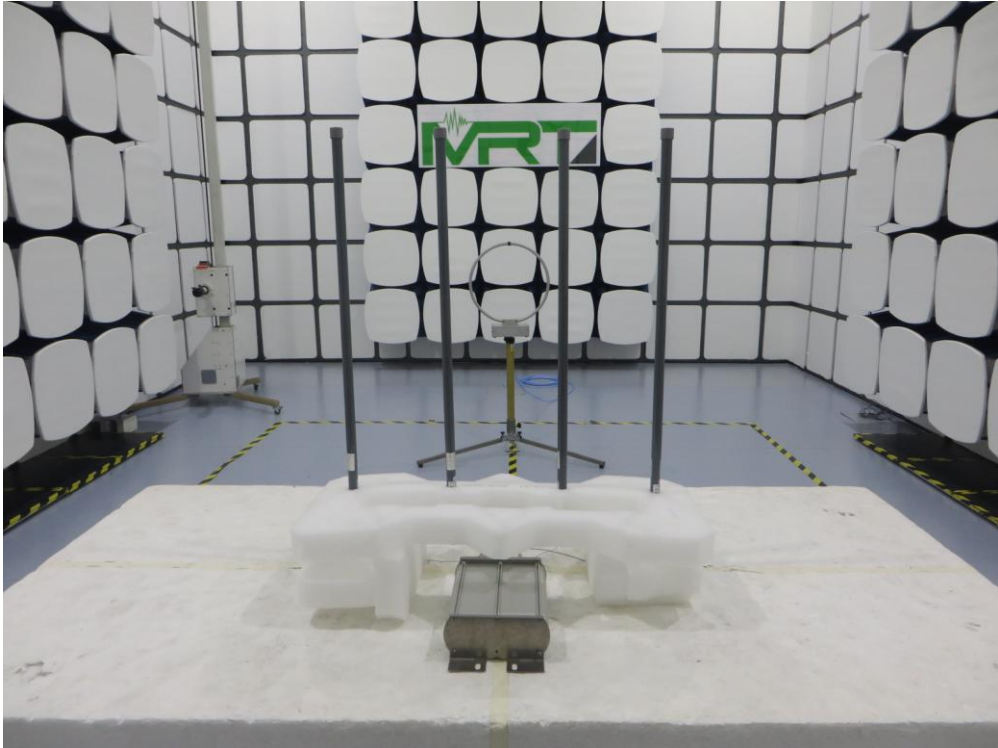

FCC Part15E Test Setup Photo

Description: Front View of Conducted Emission Test Setup

Description: Back View of Conducted Emission Test Setup

Description: Radiated Spurious Emission Test Setup for 9kHz ~ 30MHz

Description: Radiated Spurious Emission Test Setup for 30MHz ~ 1GHz

Description: Radiated Spurious Emission Test Setup for 1GHz ~ 18GHz

Description: Radiated Spurious Emission Test Setup for 18GHz ~ 40GHz