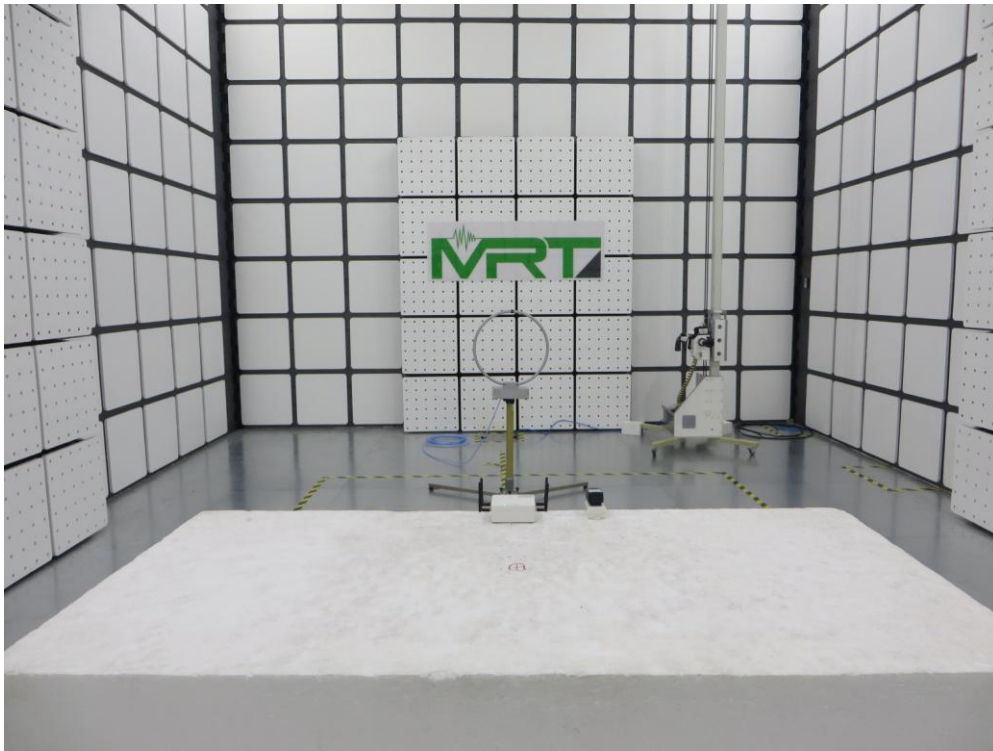

## FCC Part 15C & 15E Test Setup Photo

Description: Front view of Conducted Emission Test Setup

Description: Back view of Conducted Emission Test Setup

Description: Radiated Emission Test Setup for 9kHz ~ 30MHz

Description: Radiated Emission Test Setup for 30MHz ~ 1GHz

Description: Radiated Emission Test Setup for 1GHz ~ 18GHz

Description: Radiated Emission Test Setup for 18GHz ~ 40GHz