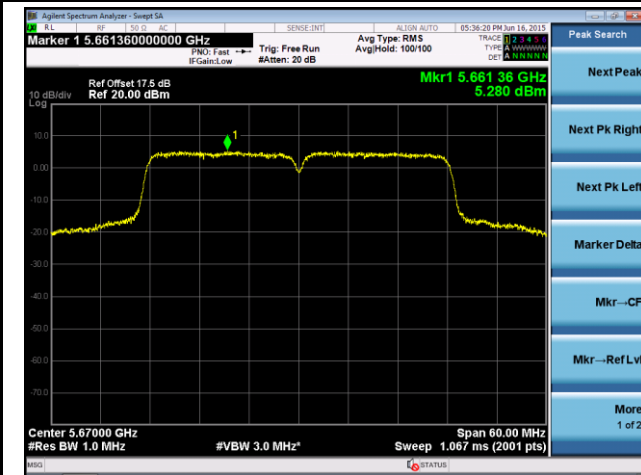

802.11n-HT40 Power Spectral Density - Ant 1 / Ant 0 + 1

Channel 134 (5670MHz)