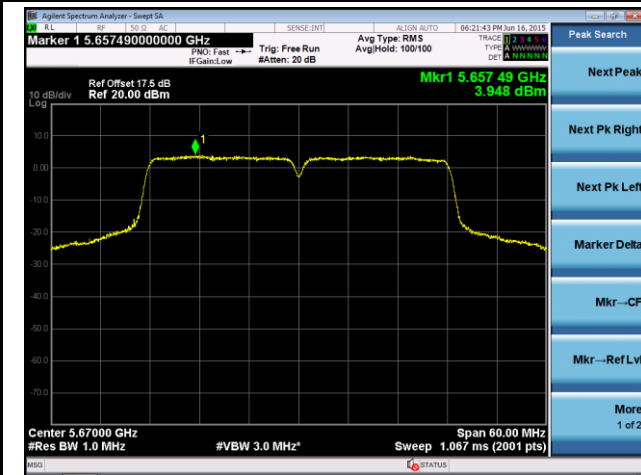

## 802.11n-HT40 Power Spectral Density - Ant 0 / Ant 0 + 1

Channel 38 (5190MHz)

Channel 46 (5230MHz)

Channel 54 (5270MHz)

Channel 62 (5310MHz)

Channel 102 (5510MHz)

Channel 118 (5590MHz)

**802.11n-HT40 Power Spectral Density - Ant 0 / Ant 0 + 1**
**Channel 134 (5670MHz)**