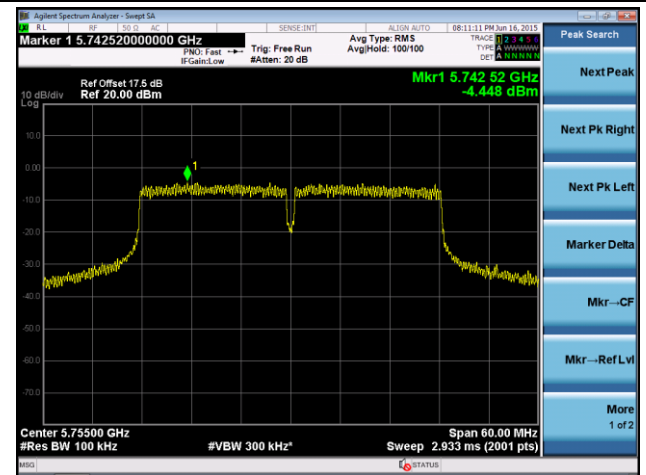

Channel 151 (5755MHz)