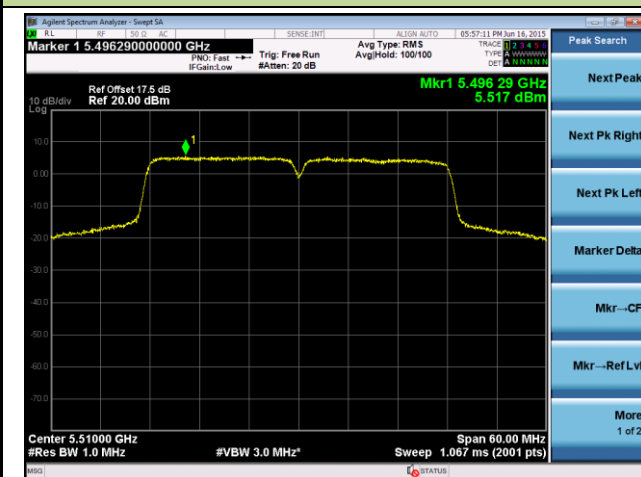

Channel 134 (5670MHz)

Channel 142 (5710MHz)

Channel 151 (5755MHz)

Channel 159 (5795MHz)

## 802.11ac-VHT40 Power Spectral Density - Ant 1 / Ant 0 + 1

Channel 38 (5190MHz)

Channel 46 (5230MHz)

Channel 54 (5270MHz)

Channel 62 (5310MHz)

Channel 102 (5510MHz)

Channel 118 (5590MHz)