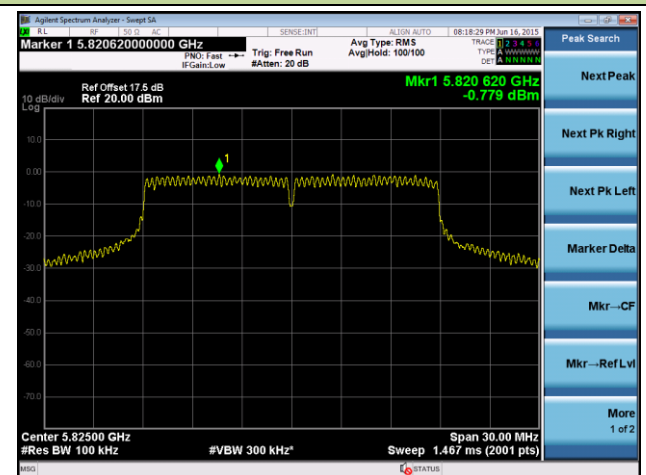

## 802.11n-HT20 Power Spectral Density - Ant 1 / Ant 0 + 1

Channel 100 (5500MHz)

Channel 120 (5600MHz)

Channel 140 (5700MHz)

Channel 149 (5745MHz)

Channel 157 (5785MHz)

Channel 165 (5825MHz)