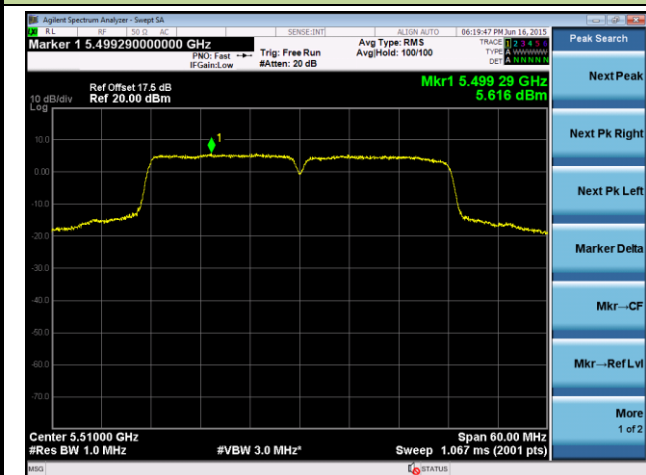

## 802.11n-HT40 Power Spectral Density - Ant 0 / Ant 0 + 1

Channel 38 (5190MHz)

Channel 46 (5230MHz)

Channel 54 (5270MHz)

Channel 62 (5310MHz)

Channel 102 (5510MHz)

Channel 118 (5590MHz)

**802.11n-HT40 Power Spectral Density - Ant 0 / Ant 0 + 1**
**Channel 134 (5670MHz)**