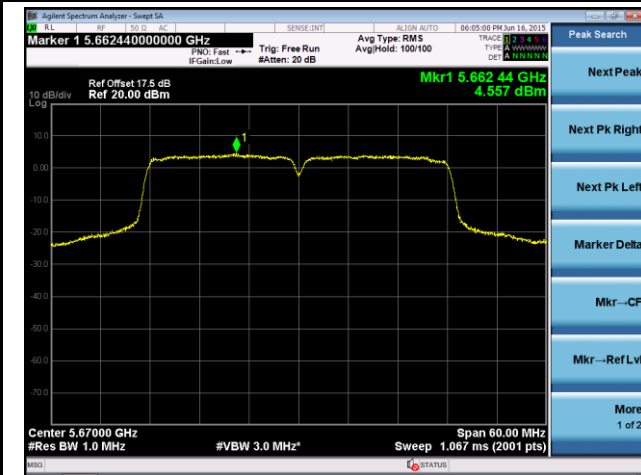

Channel 165 (5825MHz)

## 802.11ac-VHT40 Power Spectral Density - Ant 0 / Ant 0 + 1

Channel 38 (5190MHz)

Channel 46 (5230MHz)

Channel 54 (5270MHz)

Channel 62 (5310MHz)

Channel 102 (5510MHz)

Channel 118 (5590MHz)

802.11ac-VHT40 Power Spectral Density - Ant 0 / Ant 0 + 1

Channel 134 (5670MHz)

Channel 142 (5710MHz)

Channel 151 (5755MHz)

Channel 159 (5795MHz)