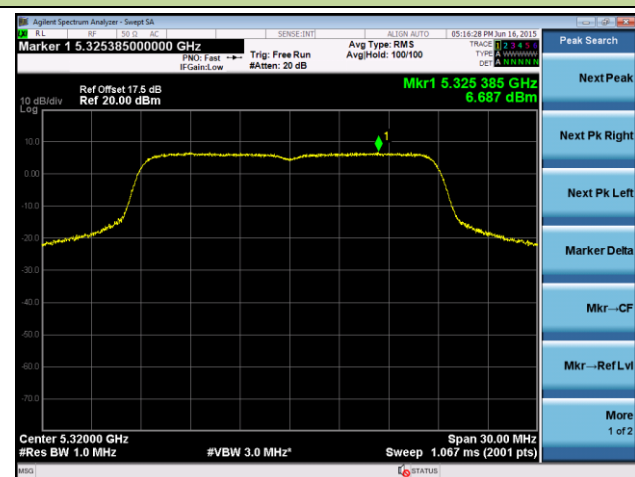

## 802.11n-HT20 Power Spectral Density - Ant 1 / Ant 0 + 1

Channel 36 (5180MHz)

Channel 44 (5220MHz)

Channel 48 (5240MHz)

Channel 52 (5260MHz)

Channel 60 (5300MHz)

Channel 64 (5320MHz)

## 802.11n-HT20 Power Spectral Density - Ant 1 / Ant 0 + 1

Channel 100 (5500MHz)

Channel 120 (5600MHz)

Channel 140 (5700MHz)

Channel 149 (5745MHz)

Channel 157 (5785MHz)

Channel 165 (5825MHz)