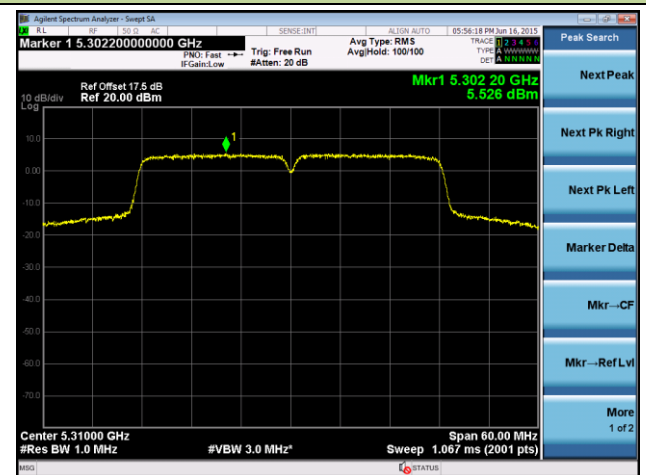

## 802.11ac-VHT40 Power Spectral Density - Ant 1 / Ant 0 + 1

Channel 38 (5190MHz)

Channel 46 (5230MHz)

Channel 54 (5270MHz)

Channel 62 (5310MHz)

Channel 102 (5510MHz)

Channel 118 (5590MHz)