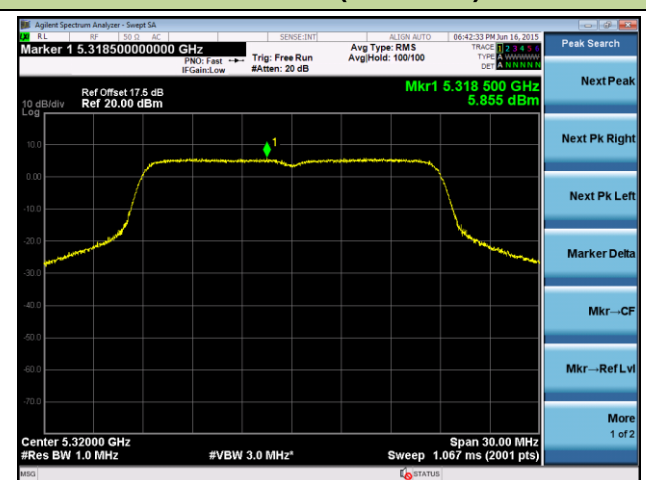

Channel 134 (5670MHz)

Channel 151 (5755 MHz)

Channel 159 (5795 MHz)

**802.11ac-VHT20 Power Spectral Density - Ant 0 / Ant 0 + 1**
**Channel 36 (5180MHz)**

**Channel 44 (5220MHz)**

**Channel 48 (5240MHz)**

**Channel 52 (5260MHz)**

**Channel 60 (5300MHz)**

**Channel 64 (5320MHz)**