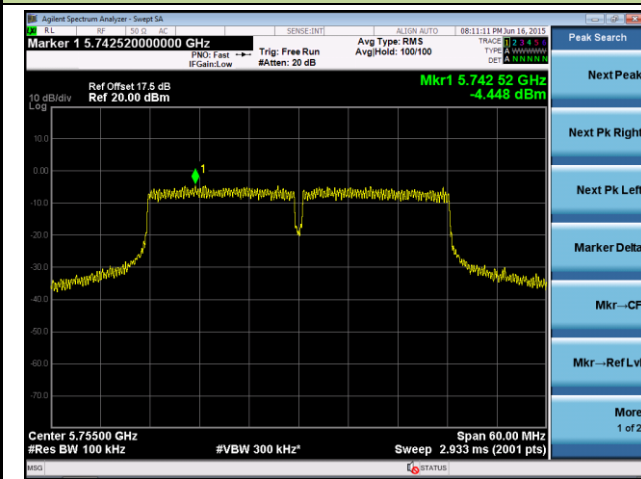

Channel 165 (5825MHz)

## 802.11ac-VHT40 Power Spectral Density - Ant 0 / Ant 0 + 1

Channel 38 (5190MHz)

Channel 46 (5230MHz)

Channel 54 (5270MHz)

Channel 62 (5310MHz)

Channel 102 (5510MHz)

Channel 118 (5590MHz)

802.11ac-VHT40 Power Spectral Density - Ant 0 / Ant 0 + 1

Channel 134 (5670MHz)

Channel 142 (5710MHz)

Channel 151 (5755MHz)

Channel 159 (5795MHz)