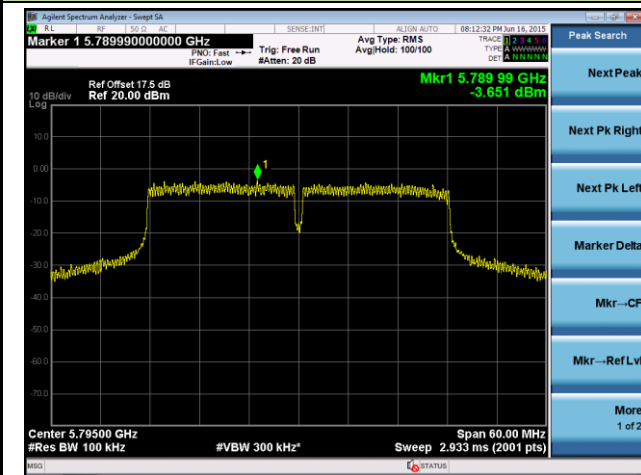

Channel 159 (5795MHz)