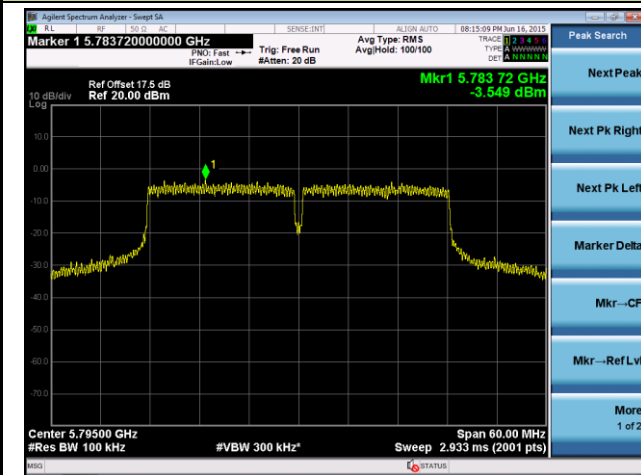

Channel 159 (5795 MHz)