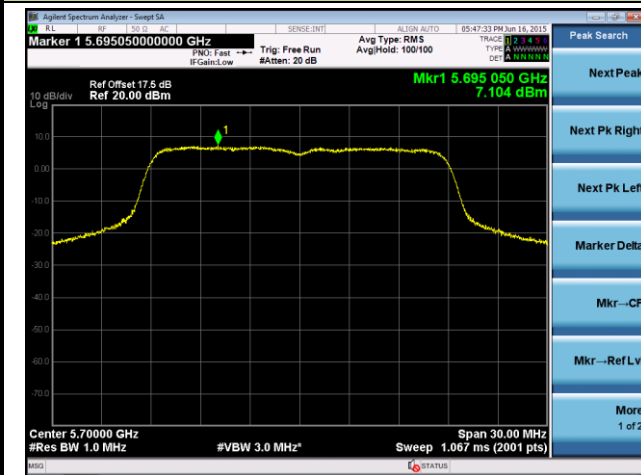

## 802.11ac-VHT20 Power Spectral Density - Ant 1 / Ant 0 + 1

Channel 100 (5500MHz)

Channel 120 (5600MHz)

Channel 140 (5700MHz)

Channel 144 (5720MHz)

Channel 149 (5745MHz)

Channel 157 (5785MHz)

802.11ac-VHT20 Power Spectral Density - Ant 1 / Ant 0 + 1

Channel 165 (5825MHz)