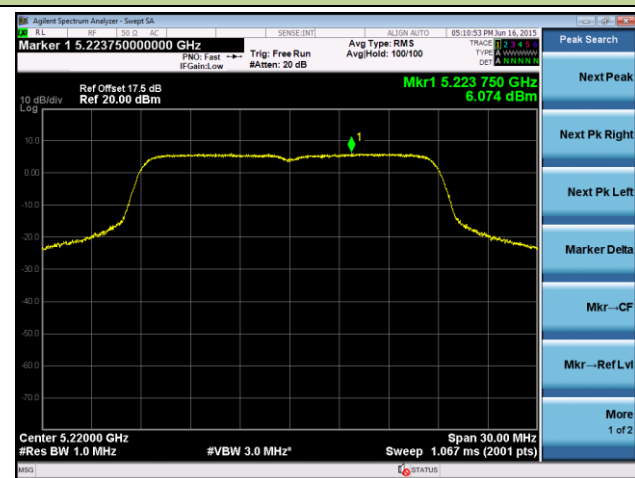

## 802.11n-HT20 Power Spectral Density - Ant 1 / Ant 0 + 1

Channel 36 (5180MHz)

Channel 44 (5220MHz)

Channel 48 (5240MHz)

Channel 52 (5260MHz)

Channel 60 (5300MHz)

Channel 64 (5320MHz)

## 802.11n-HT20 Power Spectral Density - Ant 1 / Ant 0 + 1

Channel 100 (5500MHz)

Channel 120 (5600MHz)

Channel 140 (5700MHz)

Channel 149 (5745MHz)

Channel 157 (5785MHz)

Channel 165 (5825MHz)