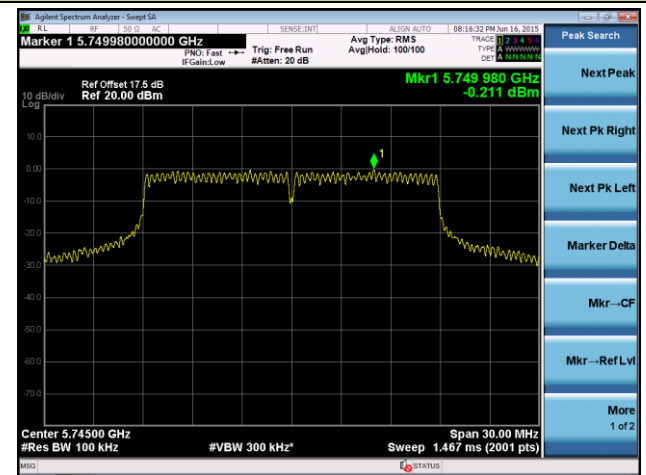

## 802.11n-HT20 Power Spectral Density - Ant 1 / Ant 0 + 1

Channel 100 (5500MHz)

Channel 120 (5600MHz)

Channel 140 (5700MHz)

Channel 149 (5745MHz)

Channel 157 (5785MHz)

Channel 165 (5825MHz)