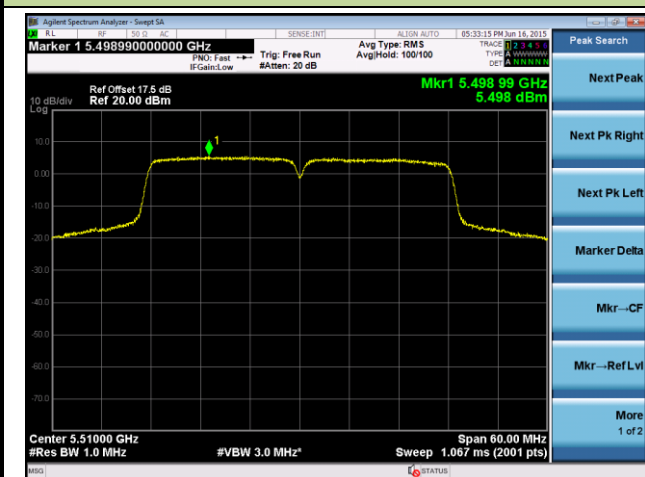

## 802.11n-HT40 Power Spectral Density - Ant 1 / Ant 0 + 1

Channel 38 (5190MHz)

Channel 46 (5230MHz)

Channel 54 (5270MHz)

Channel 62 (5310MHz)

Channel 102 (5510MHz)

Channel 118 (5590MHz)

802.11n-HT40 Power Spectral Density - Ant 1 / Ant 0 + 1

Channel 134 (5670MHz)

Channel 151 (5755 MHz)

Channel 159 (5795 MHz)

**802.11ac-VHT20 Power Spectral Density - Ant 0 / Ant 0 + 1**
**Channel 36 (5180MHz)**

**Channel 44 (5220MHz)**

**Channel 48 (5240MHz)**

**Channel 52 (5260MHz)**