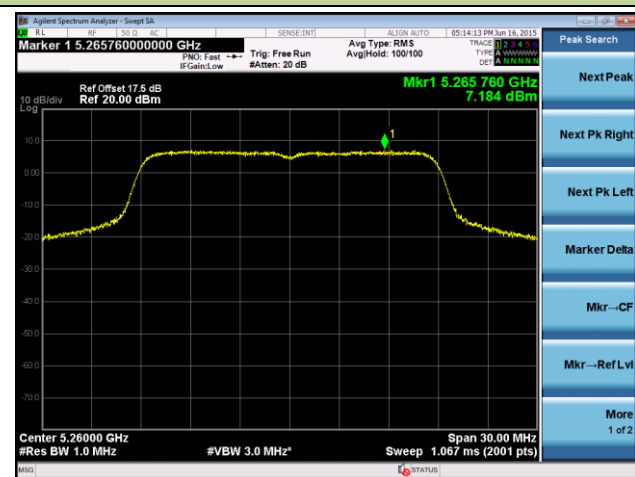

## 802.11n-HT20 Power Spectral Density - Ant 1 / Ant 0 + 1

Channel 36 (5180MHz)

Channel 44 (5220MHz)

Channel 48 (5240MHz)

Channel 52 (5260MHz)

Channel 60 (5300MHz)

Channel 64 (5320MHz)