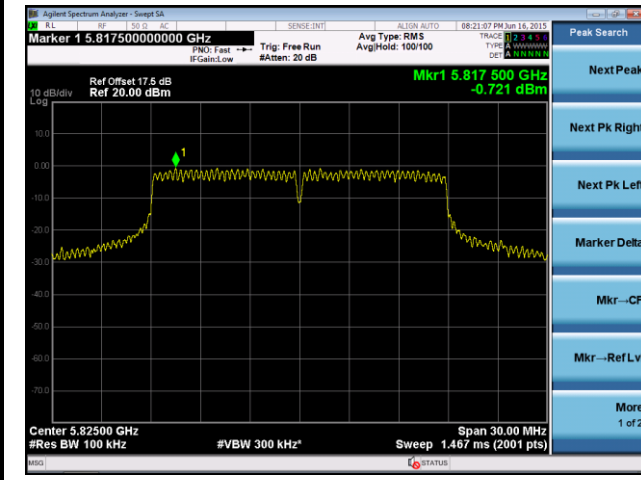

## 802.11ac-VHT20 Power Spectral Density - Ant 1 / Ant 0 + 1

Channel 36 (5180MHz)

Channel 44 (5220MHz)

Channel 48 (5240MHz)

Channel 52 (5260MHz)

Channel 60 (5300MHz)

Channel 64 (5320MHz)

## 802.11ac-VHT20 Power Spectral Density - Ant 1 / Ant 0 + 1

Channel 100 (5500MHz)

Channel 120 (5600MHz)

Channel 140 (5700MHz)

Channel 144 (5720MHz)

Channel 149 (5745MHz)

Channel 157 (5785MHz)

802.11ac-VHT20 Power Spectral Density - Ant 1 / Ant 0 + 1

Channel 165 (5825MHz)