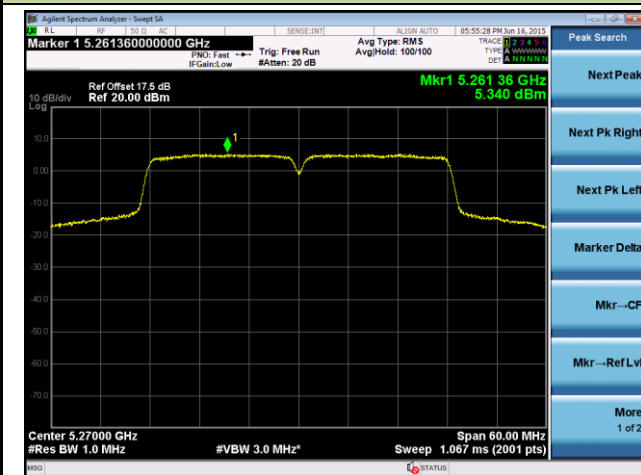

Channel 134 (5670MHz)

Channel 142 (5710MHz)

Channel 151 (5755MHz)

Channel 159 (5795MHz)

## 802.11ac-VHT40 Power Spectral Density - Ant 1 / Ant 0 + 1

Channel 38 (5190MHz)

Channel 46 (5230MHz)

Channel 54 (5270MHz)

Channel 62 (5310MHz)

Channel 102 (5510MHz)

Channel 118 (5590MHz)