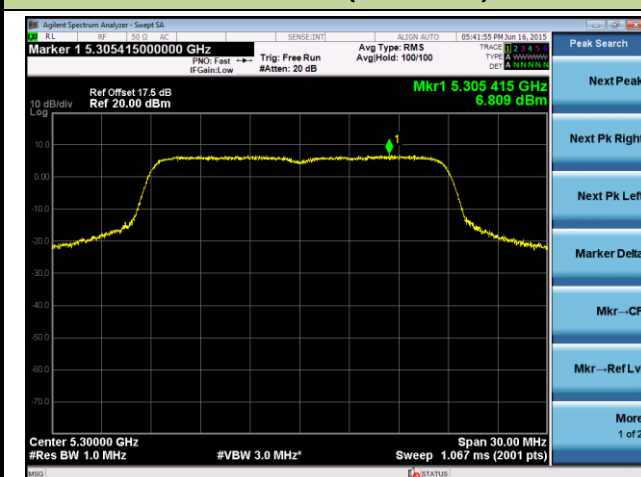

Channel 165 (5825MHz)

## 802.11ac-VHT20 Power Spectral Density - Ant 1 / Ant 0 + 1

Channel 36 (5180MHz)

Channel 44 (5220MHz)

Channel 48 (5240MHz)

Channel 52 (5260MHz)

Channel 60 (5300MHz)

Channel 64 (5320MHz)

## 802.11ac-VHT20 Power Spectral Density - Ant 1 / Ant 0 + 1

Channel 100 (5500MHz)

Channel 120 (5600MHz)

Channel 140 (5700MHz)

Channel 144 (5720MHz)

Channel 149 (5745MHz)

Channel 157 (5785MHz)

802.11ac-VHT20 Power Spectral Density - Ant 1 / Ant 0 + 1