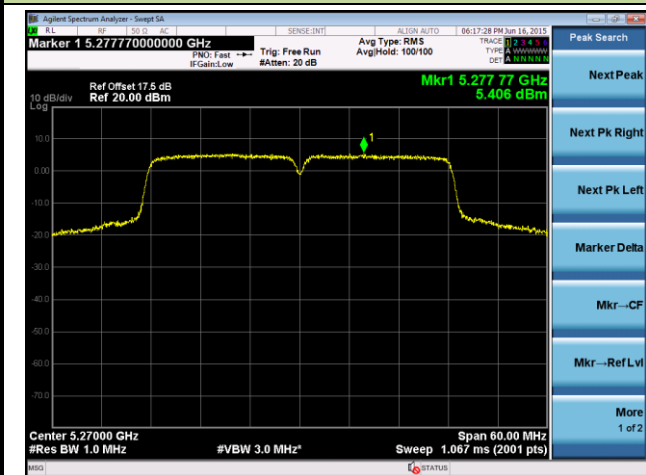

## 802.11n-HT40 Power Spectral Density - Ant 0 / Ant 0 + 1

Channel 38 (5190MHz)

Channel 46 (5230MHz)

Channel 54 (5270MHz)

Channel 62 (5310MHz)

Channel 102 (5510MHz)

Channel 118 (5590MHz)

**802.11n-HT40 Power Spectral Density - Ant 0 / Ant 0 + 1**
**Channel 134 (5670MHz)**