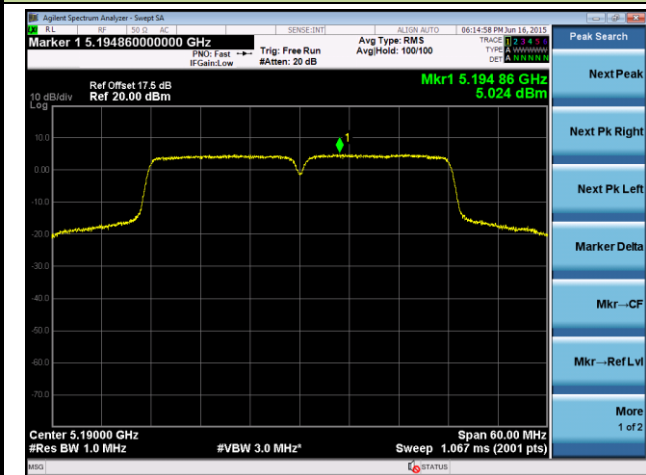

802.11n-HT40 Power Spectral Density - Ant 0 / Ant 0 + 1

Channel 38 (5190MHz)