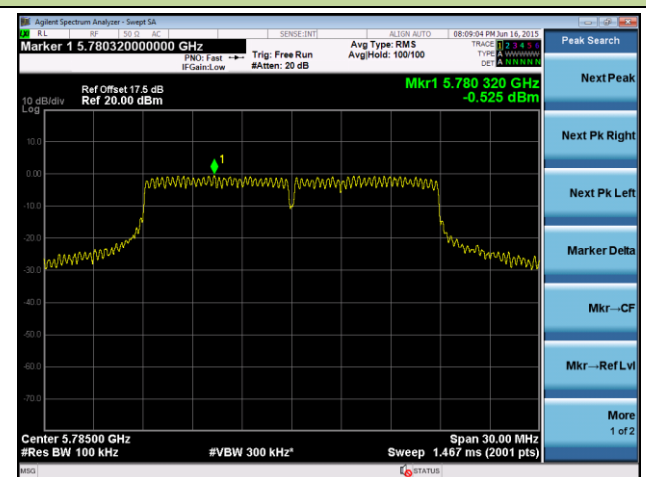

**Channel 60 (5300MHz)**

**Channel 64 (5320MHz)**

## 802.11ac-VHT20 Power Spectral Density - Ant 0 / Ant 0 + 1

Channel 100 (5500MHz)

Channel 120 (5600MHz)

Channel 140 (5700MHz)

Channel 144 (5720MHz)

Channel 149 (5745MHz)

Channel 157 (5785MHz)

802.11ac-VHT20 Power Spectral Density - Ant 0 / Ant 0 + 1

Channel 165 (5825MHz)