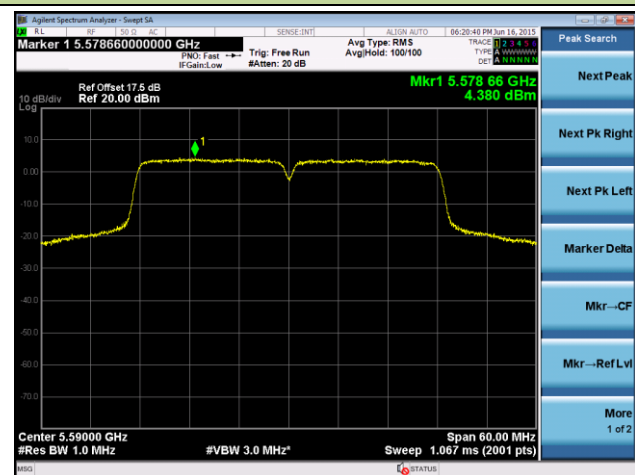

## 802.11n-HT40 Power Spectral Density - Ant 0 / Ant 0 + 1

Channel 38 (5190MHz)

Channel 46 (5230MHz)

Channel 54 (5270MHz)

Channel 62 (5310MHz)

Channel 102 (5510MHz)

Channel 118 (5590MHz)

**802.11n-HT40 Power Spectral Density - Ant 0 / Ant 0 + 1**
**Channel 134 (5670MHz)**