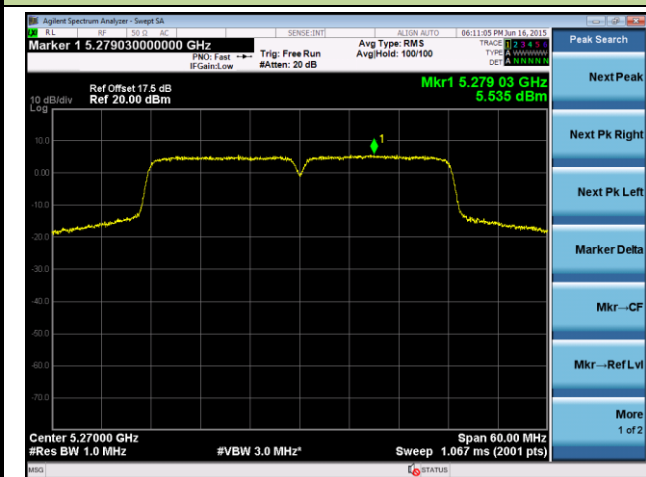

Channel 165 (5825MHz)

## 802.11ac-VHT40 Power Spectral Density - Ant 0 / Ant 0 + 1

Channel 38 (5190MHz)

Channel 46 (5230MHz)

Channel 54 (5270MHz)

Channel 62 (5310MHz)

Channel 102 (5510MHz)

Channel 118 (5590MHz)

802.11ac-VHT40 Power Spectral Density - Ant 0 / Ant 0 + 1

Channel 134 (5670MHz)

Channel 142 (5710MHz)

Channel 151 (5755MHz)

Channel 159 (5795MHz)