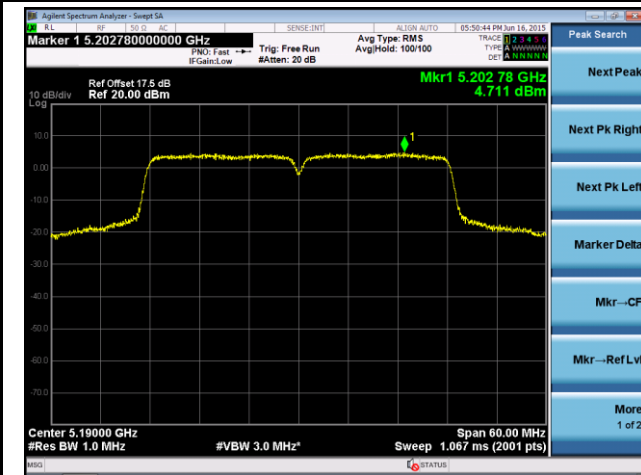

802.11ac-VHT40 Power Spectral Density - Ant 1 / Ant 0 + 1

Channel 38 (5190MHz)