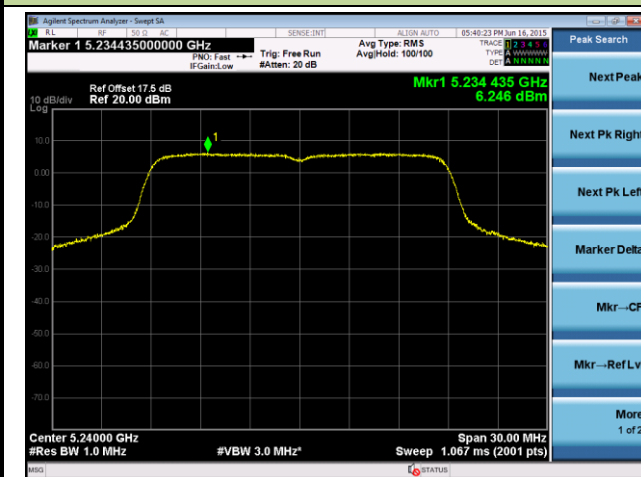

## 802.11ac-VHT20 Power Spectral Density - Ant 1 / Ant 0 + 1

Channel 36 (5180MHz)

Channel 44 (5220MHz)

Channel 48 (5240MHz)

Channel 52 (5260MHz)

Channel 60 (5300MHz)

Channel 64 (5320MHz)

## 802.11ac-VHT20 Power Spectral Density - Ant 1 / Ant 0 + 1

Channel 100 (5500MHz)

Channel 120 (5600MHz)

Channel 140 (5700MHz)

Channel 144 (5720MHz)

Channel 149 (5745MHz)

Channel 157 (5785MHz)

802.11ac-VHT20 Power Spectral Density - Ant 1 / Ant 0 + 1