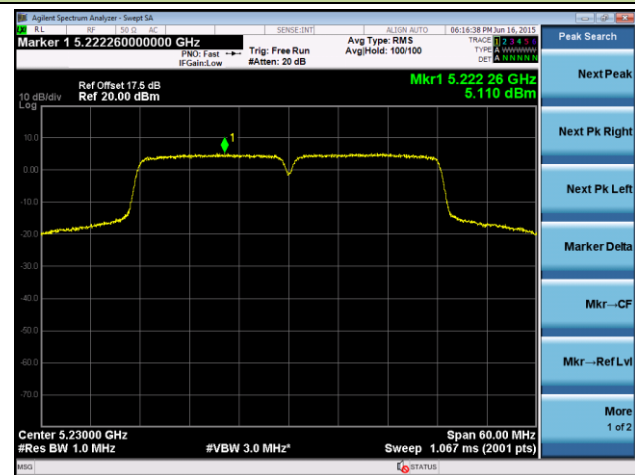

Channel 46 (5230MHz)