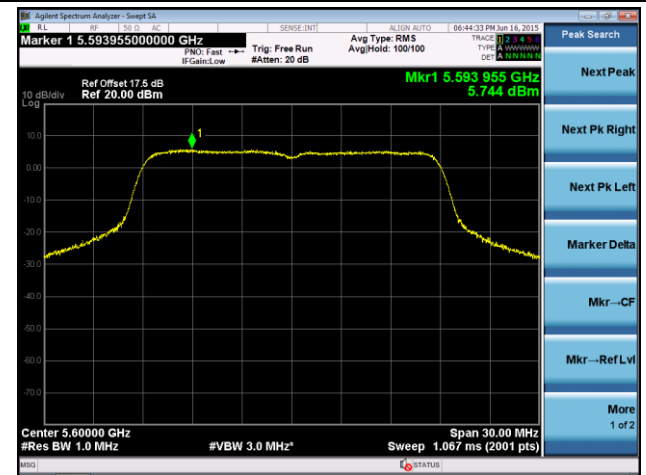

Channel 120 (5600MHz)