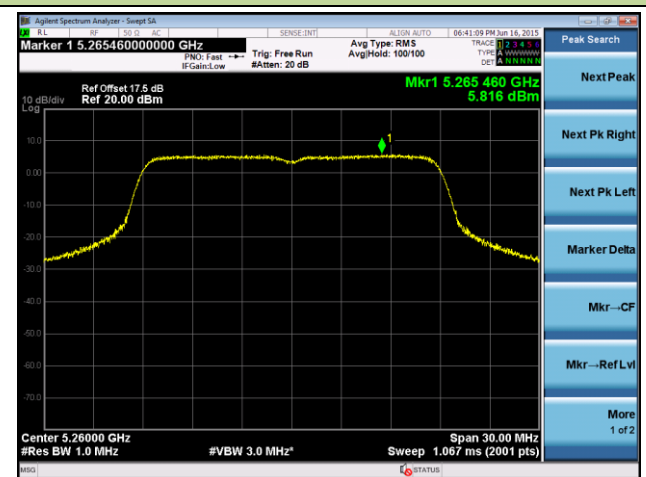

Channel 134 (5670MHz)

Channel 151 (5755 MHz)

Channel 159 (5795 MHz)

**802.11ac-VHT20 Power Spectral Density - Ant 0 / Ant 0 + 1**
**Channel 36 (5180MHz)**

**Channel 44 (5220MHz)**

**Channel 48 (5240MHz)**

**Channel 52 (5260MHz)**

**Channel 60 (5300MHz)**

**Channel 64 (5320MHz)**