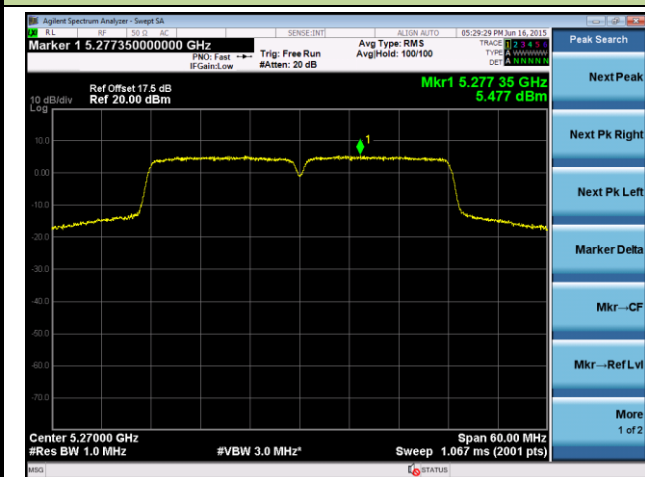

## 802.11n-HT40 Power Spectral Density - Ant 1 / Ant 0 + 1

Channel 38 (5190MHz)

Channel 46 (5230MHz)

Channel 54 (5270MHz)

Channel 62 (5310MHz)

Channel 102 (5510MHz)

Channel 118 (5590MHz)

802.11n-HT40 Power Spectral Density - Ant 1 / Ant 0 + 1