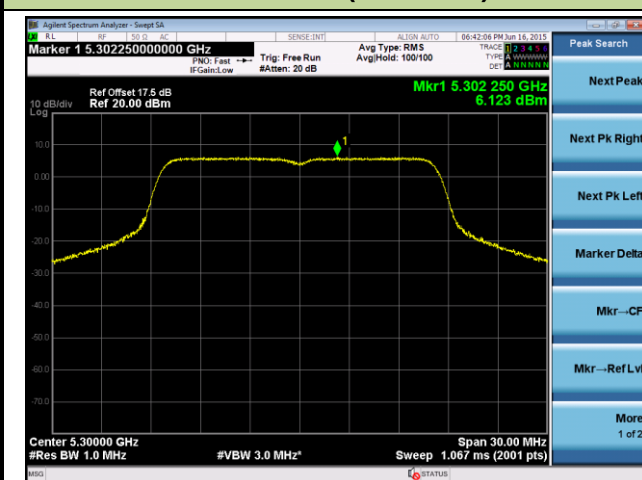

Channel 134 (5670MHz)

Channel 151 (5755 MHz)

Channel 159 (5795 MHz)

**802.11ac-VHT20 Power Spectral Density - Ant 0 / Ant 0 + 1**
**Channel 36 (5180MHz)**

**Channel 44 (5220MHz)**

**Channel 48 (5240MHz)**

**Channel 52 (5260MHz)**

**Channel 60 (5300MHz)**

**Channel 64 (5320MHz)**