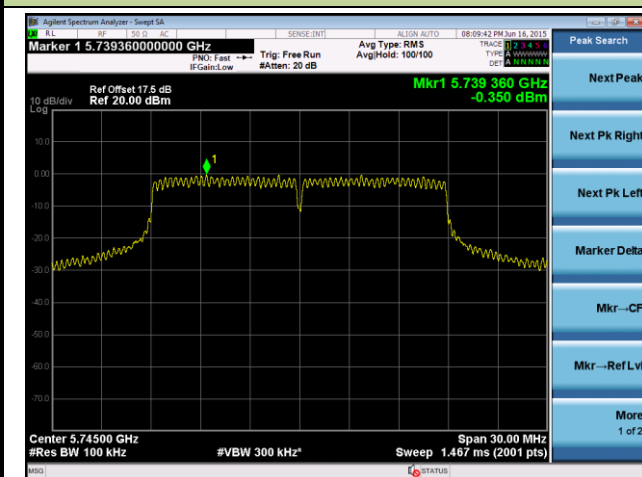

**Channel 60 (5300MHz)**

**Channel 64 (5320MHz)**

## 802.11ac-VHT20 Power Spectral Density - Ant 0 / Ant 0 + 1

Channel 100 (5500MHz)

Channel 120 (5600MHz)

Channel 140 (5700MHz)

Channel 144 (5720MHz)

Channel 149 (5745MHz)

Channel 157 (5785MHz)

802.11ac-VHT20 Power Spectral Density - Ant 0 / Ant 0 + 1

Channel 165 (5825MHz)