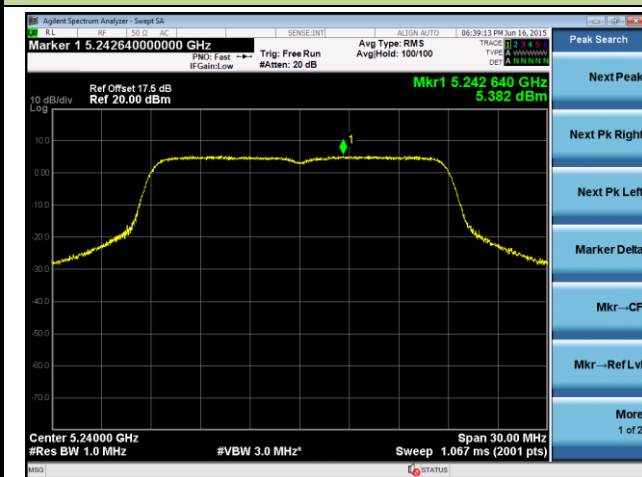

Channel 134 (5670MHz)

Channel 151 (5755 MHz)

Channel 159 (5795 MHz)

**802.11ac-VHT20 Power Spectral Density - Ant 0 / Ant 0 + 1**
**Channel 36 (5180MHz)**

**Channel 44 (5220MHz)**

**Channel 48 (5240MHz)**

**Channel 52 (5260MHz)**

**Channel 60 (5300MHz)**

**Channel 64 (5320MHz)**