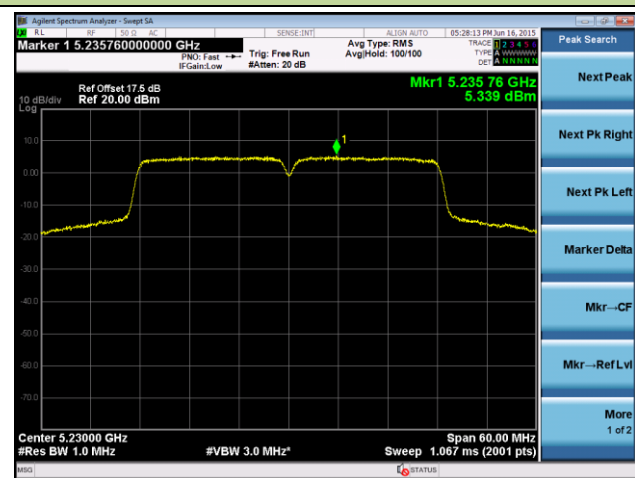

Channel 46 (5230MHz)