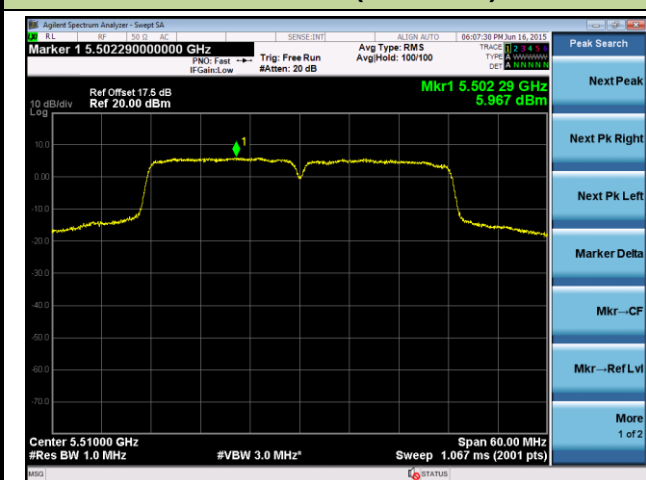

Channel 165 (5825MHz)

## 802.11ac-VHT40 Power Spectral Density - Ant 0 / Ant 0 + 1

Channel 38 (5190MHz)

Channel 46 (5230MHz)

Channel 54 (5270MHz)

Channel 62 (5310MHz)

Channel 102 (5510MHz)

Channel 118 (5590MHz)

802.11ac-VHT40 Power Spectral Density - Ant 0 / Ant 0 + 1

Channel 134 (5670MHz)

Channel 142 (5710MHz)

Channel 151 (5755MHz)

Channel 159 (5795MHz)