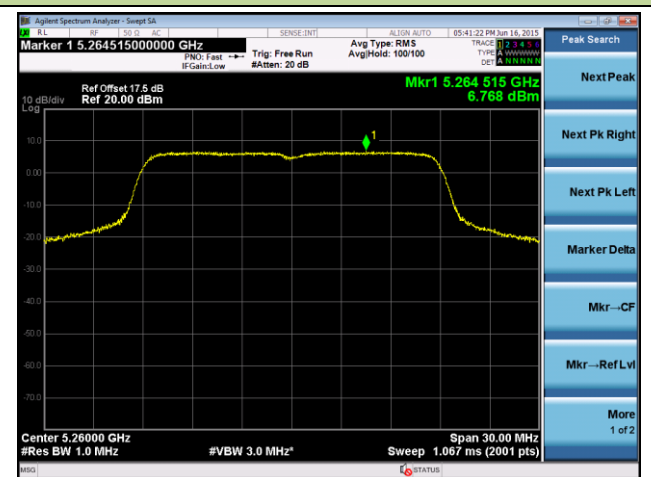

Channel 165 (5825MHz)

## 802.11ac-VHT20 Power Spectral Density - Ant 1 / Ant 0 + 1

Channel 36 (5180MHz)

Channel 44 (5220MHz)

Channel 48 (5240MHz)

Channel 52 (5260MHz)

Channel 60 (5300MHz)

Channel 64 (5320MHz)

## 802.11ac-VHT20 Power Spectral Density - Ant 1 / Ant 0 + 1

Channel 100 (5500MHz)

Channel 120 (5600MHz)

Channel 140 (5700MHz)

Channel 144 (5720MHz)

Channel 149 (5745MHz)

Channel 157 (5785MHz)

802.11ac-VHT20 Power Spectral Density - Ant 1 / Ant 0 + 1