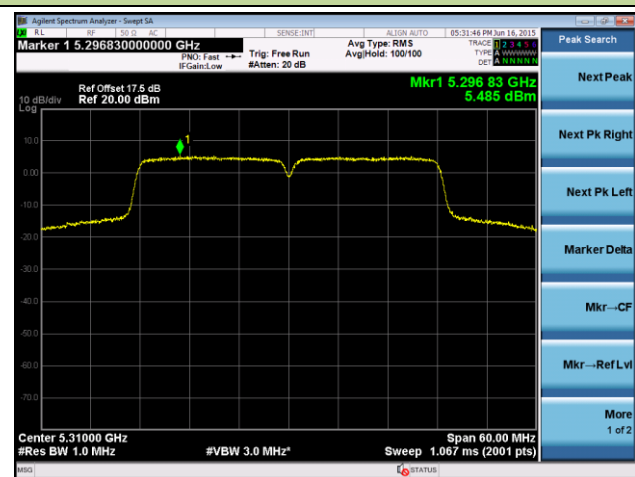

## 802.11n-HT40 Power Spectral Density - Ant 1 / Ant 0 + 1

Channel 38 (5190MHz)

Channel 46 (5230MHz)

Channel 54 (5270MHz)

Channel 62 (5310MHz)

Channel 102 (5510MHz)

Channel 118 (5590MHz)

802.11n-HT40 Power Spectral Density - Ant 1 / Ant 0 + 1