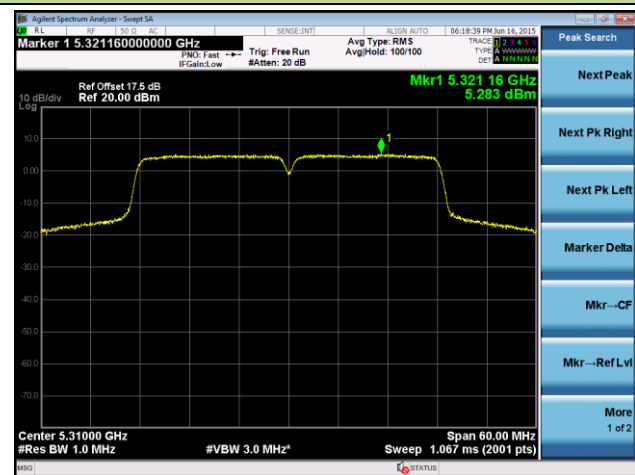

## 802.11n-HT40 Power Spectral Density - Ant 0 / Ant 0 + 1

Channel 38 (5190MHz)

Channel 46 (5230MHz)

Channel 54 (5270MHz)

Channel 62 (5310MHz)

Channel 102 (5510MHz)

Channel 118 (5590MHz)

**802.11n-HT40 Power Spectral Density - Ant 0 / Ant 0 + 1**
**Channel 134 (5670MHz)**