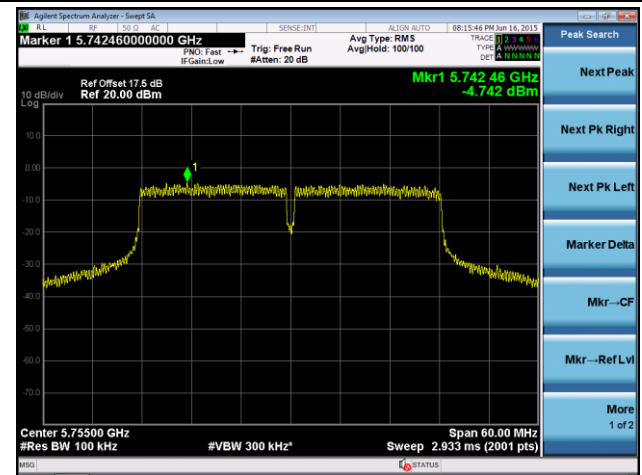

Channel 151 (5755 MHz)