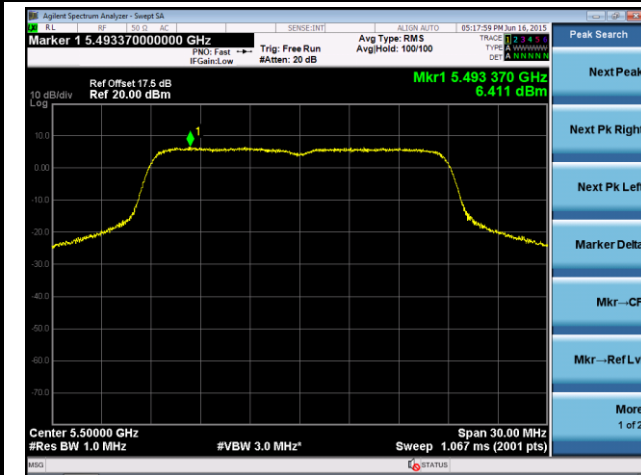

## 802.11n-HT20 Power Spectral Density - Ant 1 / Ant 0 + 1

Channel 36 (5180MHz)

Channel 44 (5220MHz)

Channel 48 (5240MHz)

Channel 52 (5260MHz)

Channel 60 (5300MHz)

Channel 64 (5320MHz)

## 802.11n-HT20 Power Spectral Density - Ant 1 / Ant 0 + 1

Channel 100 (5500MHz)

Channel 120 (5600MHz)

Channel 140 (5700MHz)

Channel 149 (5745MHz)

Channel 157 (5785MHz)

Channel 165 (5825MHz)