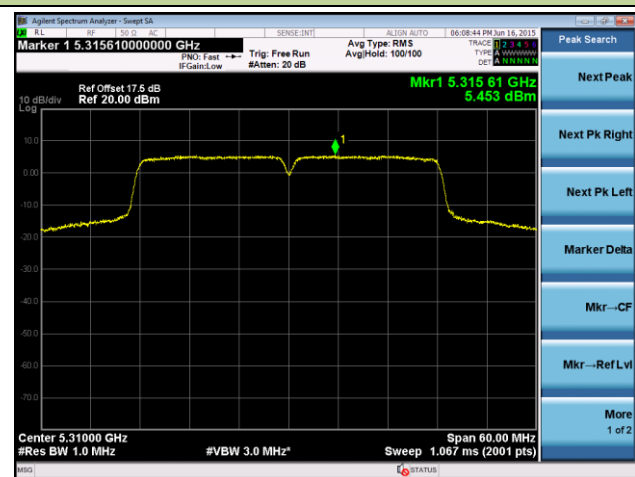

Channel 165 (5825MHz)

## 802.11ac-VHT40 Power Spectral Density - Ant 0 / Ant 0 + 1

Channel 38 (5190MHz)

Channel 46 (5230MHz)

Channel 54 (5270MHz)

Channel 62 (5310MHz)

Channel 102 (5510MHz)

Channel 118 (5590MHz)

802.11ac-VHT40 Power Spectral Density - Ant 0 / Ant 0 + 1

Channel 134 (5670MHz)

Channel 142 (5710MHz)

Channel 151 (5755MHz)

Channel 159 (5795MHz)