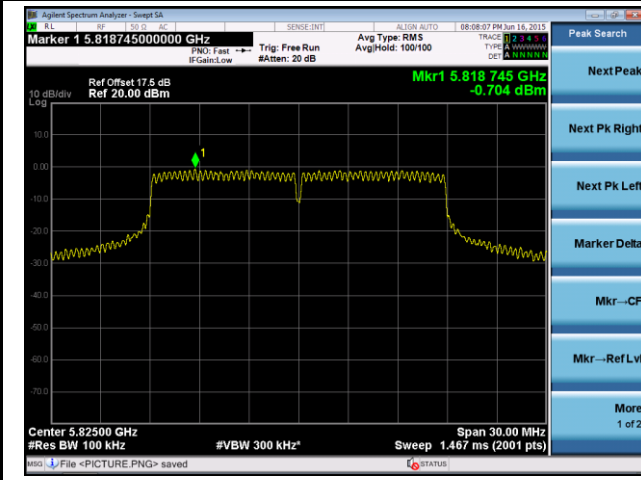

**Channel 60 (5300MHz)**

**Channel 64 (5320MHz)**

## 802.11ac-VHT20 Power Spectral Density - Ant 0 / Ant 0 + 1

Channel 100 (5500MHz)

Channel 120 (5600MHz)

Channel 140 (5700MHz)

Channel 144 (5720MHz)

Channel 149 (5745MHz)

Channel 157 (5785MHz)

802.11ac-VHT20 Power Spectral Density - Ant 0 / Ant 0 + 1

Channel 165 (5825MHz)