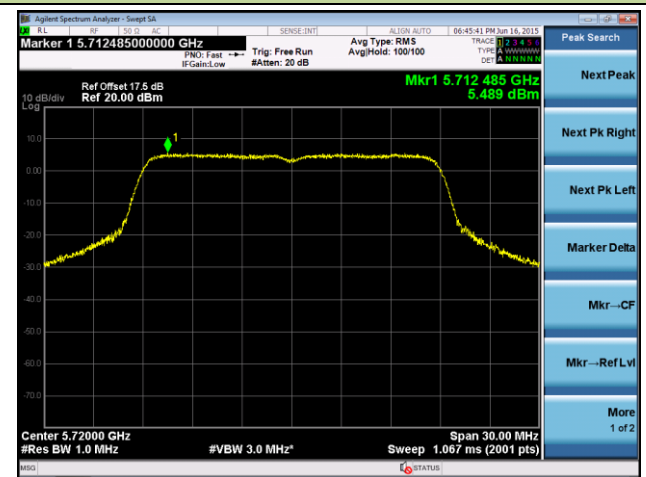

**Channel 60 (5300MHz)**

**Channel 64 (5320MHz)**

## 802.11ac-VHT20 Power Spectral Density - Ant 0 / Ant 0 + 1

Channel 100 (5500MHz)

Channel 120 (5600MHz)

Channel 140 (5700MHz)

Channel 144 (5720MHz)

Channel 149 (5745MHz)

Channel 157 (5785MHz)

802.11ac-VHT20 Power Spectral Density - Ant 0 / Ant 0 + 1

Channel 165 (5825MHz)