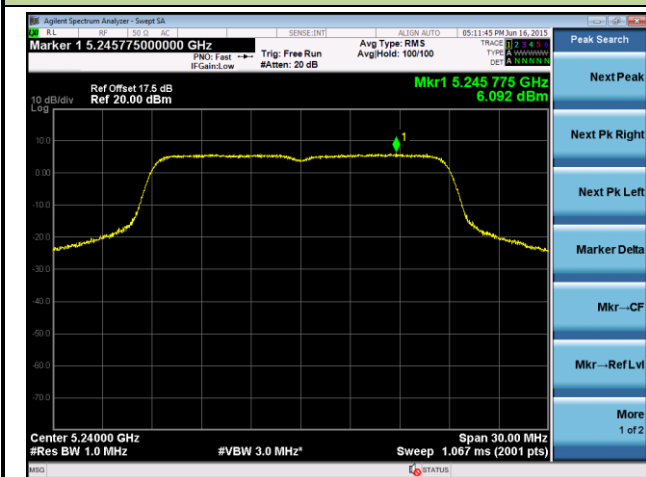

## 802.11n-HT20 Power Spectral Density - Ant 1 / Ant 0 + 1

Channel 36 (5180MHz)

Channel 44 (5220MHz)

Channel 48 (5240MHz)

Channel 52 (5260MHz)

Channel 60 (5300MHz)

Channel 64 (5320MHz)

## 802.11n-HT20 Power Spectral Density - Ant 1 / Ant 0 + 1

Channel 100 (5500MHz)

Channel 120 (5600MHz)

Channel 140 (5700MHz)

Channel 149 (5745MHz)

Channel 157 (5785MHz)

Channel 165 (5825MHz)