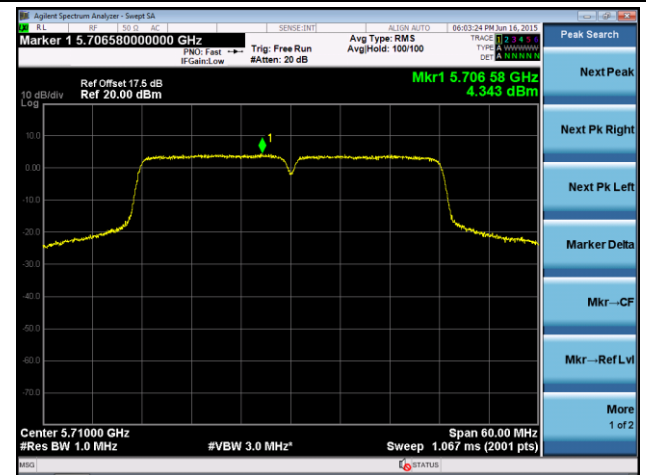

Channel 142 (5710MHz)