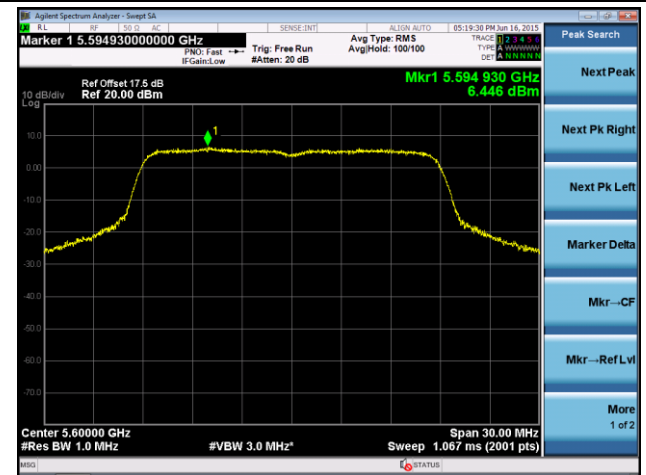

Channel 120 (5600MHz)