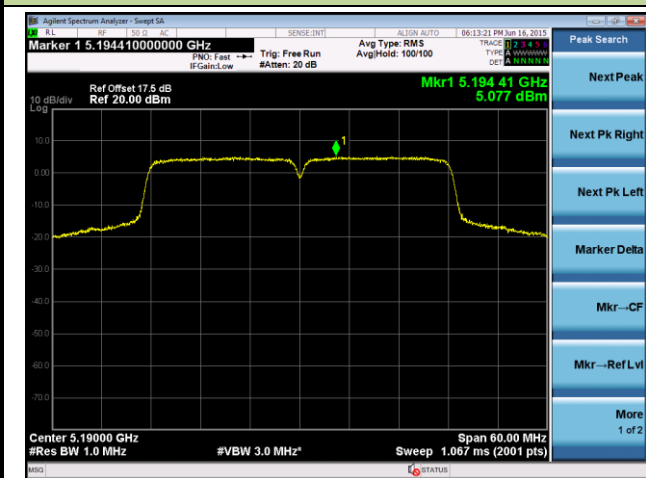

802.11ac-VHT40 Power Spectral Density - Ant 0 / Ant 0 + 1

Channel 38 (5190MHz)