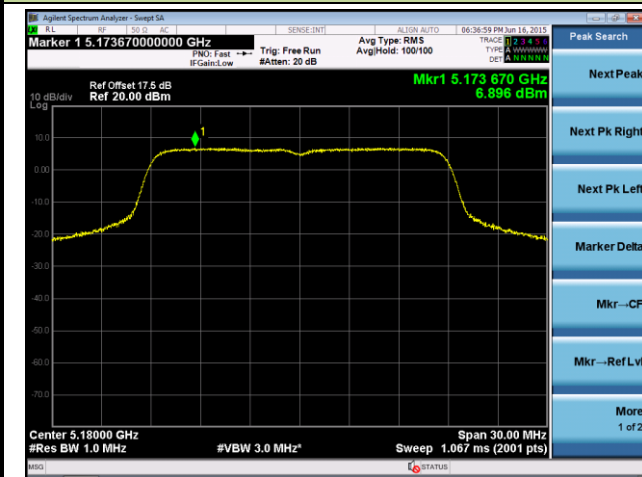

Channel 134 (5670MHz)

Channel 151 (5755 MHz)

Channel 159 (5795 MHz)

**802.11ac-VHT20 Power Spectral Density - Ant 0 / Ant 0 + 1**
**Channel 36 (5180MHz)**

**Channel 44 (5220MHz)**

**Channel 48 (5240MHz)**

**Channel 52 (5260MHz)**

**Channel 60 (5300MHz)**

**Channel 64 (5320MHz)**