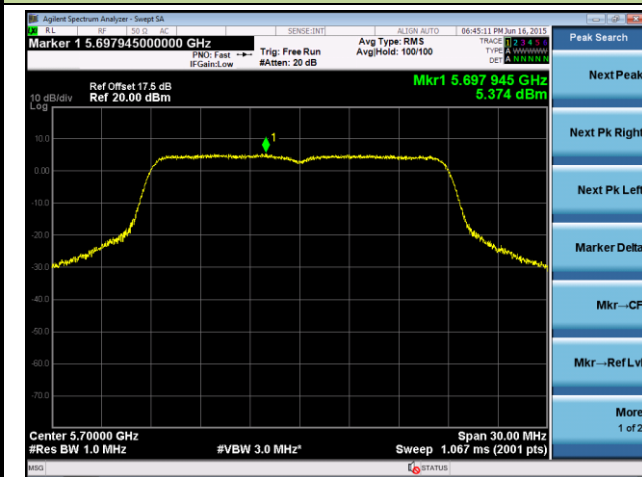

**Channel 60 (5300MHz)**

**Channel 64 (5320MHz)**

## 802.11ac-VHT20 Power Spectral Density - Ant 0 / Ant 0 + 1

Channel 100 (5500MHz)

Channel 120 (5600MHz)

Channel 140 (5700MHz)

Channel 144 (5720MHz)

Channel 149 (5745MHz)

Channel 157 (5785MHz)

802.11ac-VHT20 Power Spectral Density - Ant 0 / Ant 0 + 1

Channel 165 (5825MHz)