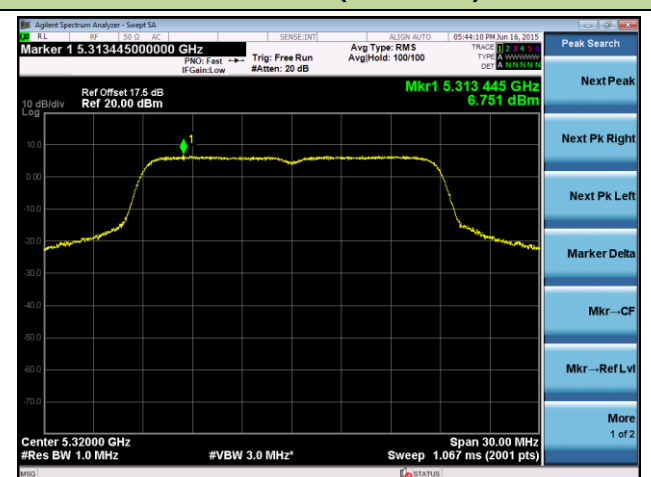

Channel 165 (5825MHz)

## 802.11ac-VHT20 Power Spectral Density - Ant 1 / Ant 0 + 1

Channel 36 (5180MHz)

Channel 44 (5220MHz)

Channel 48 (5240MHz)

Channel 52 (5260MHz)

Channel 60 (5300MHz)

Channel 64 (5320MHz)

## 802.11ac-VHT20 Power Spectral Density - Ant 1 / Ant 0 + 1

Channel 100 (5500MHz)

Channel 120 (5600MHz)

Channel 140 (5700MHz)

Channel 144 (5720MHz)

Channel 149 (5745MHz)

Channel 157 (5785MHz)

802.11ac-VHT20 Power Spectral Density - Ant 1 / Ant 0 + 1