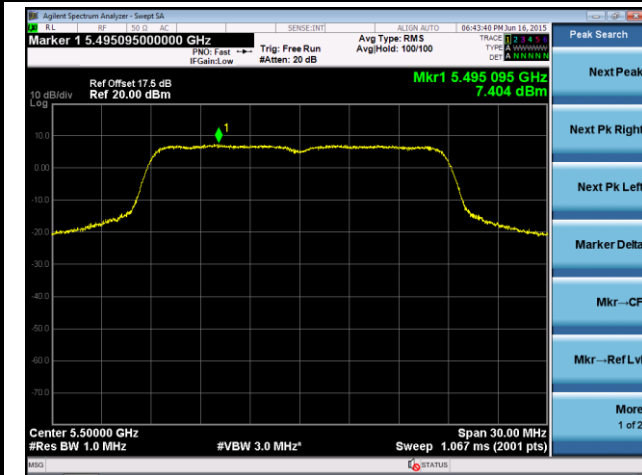

802.11ac-VHT20 Power Spectral Density - Ant 0 / Ant 0 + 1

Channel 100 (5500MHz)