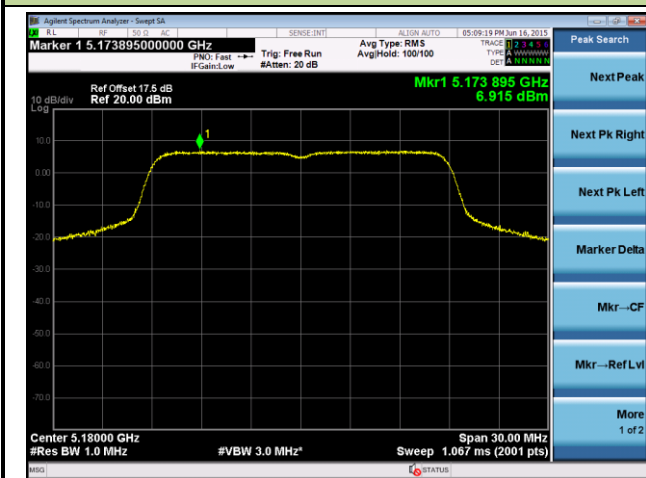

## 802.11n-HT20 Power Spectral Density - Ant 1 / Ant 0 + 1

Channel 36 (5180MHz)

Channel 44 (5220MHz)

Channel 48 (5240MHz)

Channel 52 (5260MHz)

Channel 60 (5300MHz)

Channel 64 (5320MHz)

## 802.11n-HT20 Power Spectral Density - Ant 1 / Ant 0 + 1

Channel 100 (5500MHz)

Channel 120 (5600MHz)

Channel 140 (5700MHz)

Channel 149 (5745MHz)

Channel 157 (5785MHz)

Channel 165 (5825MHz)