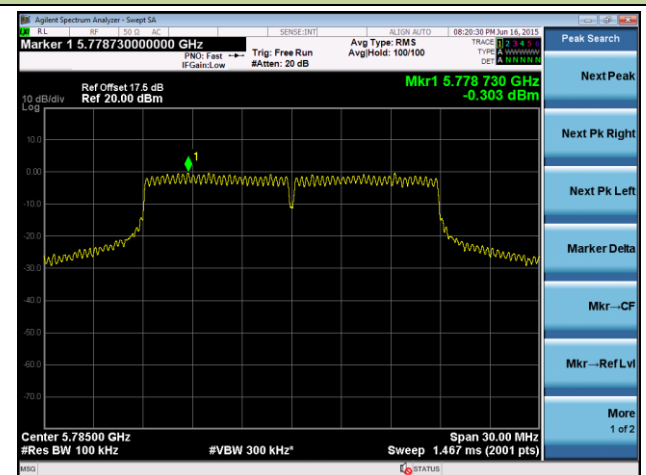

## 802.11ac-VHT20 Power Spectral Density - Ant 1 / Ant 0 + 1

Channel 100 (5500MHz)

Channel 120 (5600MHz)

Channel 140 (5700MHz)

Channel 144 (5720MHz)

Channel 149 (5745MHz)

Channel 157 (5785MHz)

802.11ac-VHT20 Power Spectral Density - Ant 1 / Ant 0 + 1

Channel 165 (5825MHz)