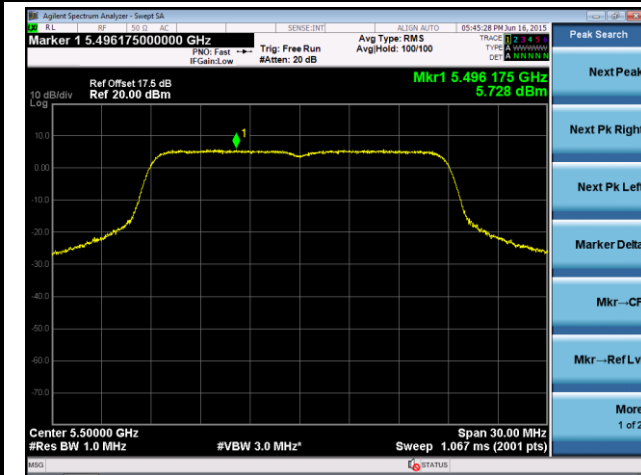

Channel 165 (5825MHz)

## 802.11ac-VHT20 Power Spectral Density - Ant 1 / Ant 0 + 1

Channel 36 (5180MHz)

Channel 44 (5220MHz)

Channel 48 (5240MHz)

Channel 52 (5260MHz)

Channel 60 (5300MHz)

Channel 64 (5320MHz)

## 802.11ac-VHT20 Power Spectral Density - Ant 1 / Ant 0 + 1

Channel 100 (5500MHz)

Channel 120 (5600MHz)

Channel 140 (5700MHz)

Channel 144 (5720MHz)

Channel 149 (5745MHz)

Channel 157 (5785MHz)

802.11ac-VHT20 Power Spectral Density - Ant 1 / Ant 0 + 1