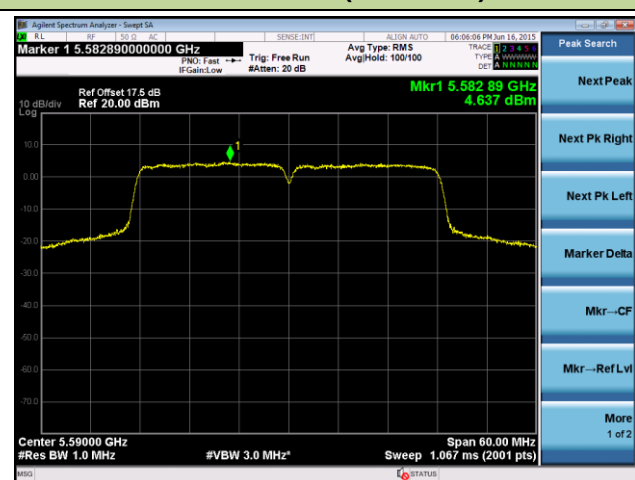

Channel 165 (5825MHz)

## 802.11ac-VHT40 Power Spectral Density - Ant 0 / Ant 0 + 1

Channel 38 (5190MHz)

Channel 46 (5230MHz)

Channel 54 (5270MHz)

Channel 62 (5310MHz)

Channel 102 (5510MHz)

Channel 118 (5590MHz)

802.11ac-VHT40 Power Spectral Density - Ant 0 / Ant 0 + 1

Channel 134 (5670MHz)

Channel 142 (5710MHz)

Channel 151 (5755MHz)

Channel 159 (5795MHz)