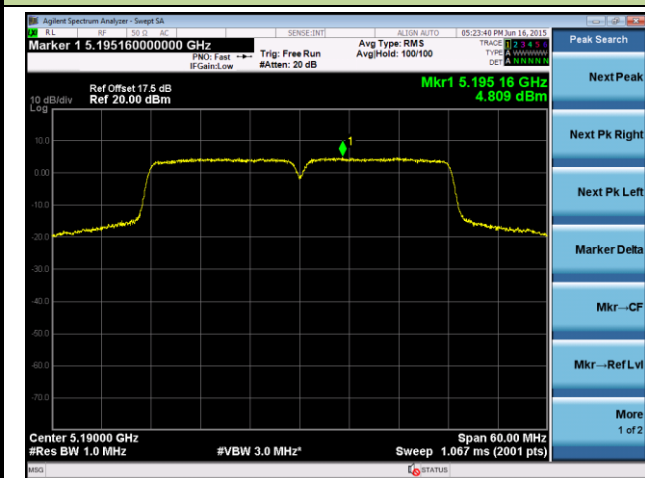

802.11n-HT40 Power Spectral Density - Ant 1 / Ant 0 + 1

Channel 38 (5190MHz)