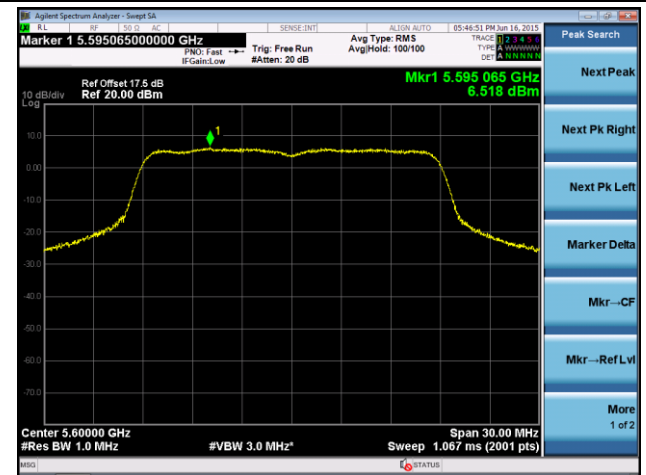

Channel 165 (5825MHz)

## 802.11ac-VHT20 Power Spectral Density - Ant 1 / Ant 0 + 1

Channel 36 (5180MHz)

Channel 44 (5220MHz)

Channel 48 (5240MHz)

Channel 52 (5260MHz)

Channel 60 (5300MHz)

Channel 64 (5320MHz)

## 802.11ac-VHT20 Power Spectral Density - Ant 1 / Ant 0 + 1

Channel 100 (5500MHz)

Channel 120 (5600MHz)

Channel 140 (5700MHz)

Channel 144 (5720MHz)

Channel 149 (5745MHz)

Channel 157 (5785MHz)

802.11ac-VHT20 Power Spectral Density - Ant 1 / Ant 0 + 1