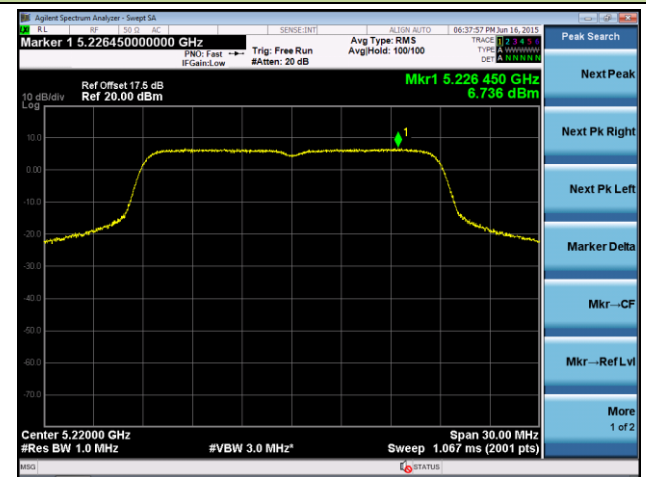

Channel 134 (5670MHz)

Channel 151 (5755 MHz)

Channel 159 (5795 MHz)

**802.11ac-VHT20 Power Spectral Density - Ant 0 / Ant 0 + 1**
**Channel 36 (5180MHz)**

**Channel 44 (5220MHz)**

**Channel 48 (5240MHz)**

**Channel 52 (5260MHz)**

**Channel 60 (5300MHz)**

**Channel 64 (5320MHz)**