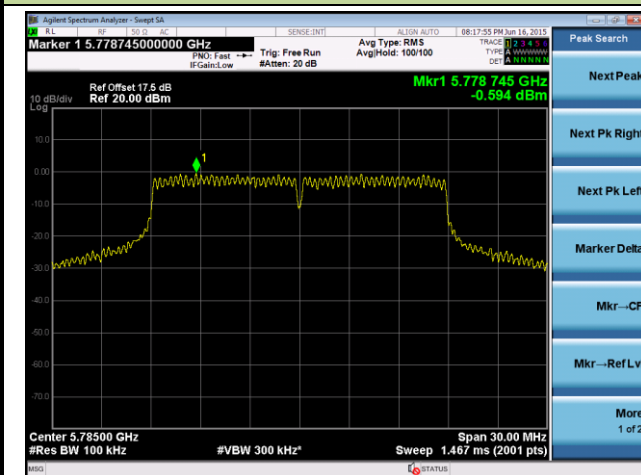

## 802.11n-HT20 Power Spectral Density - Ant 1 / Ant 0 + 1

Channel 100 (5500MHz)

Channel 120 (5600MHz)

Channel 140 (5700MHz)

Channel 149 (5745MHz)

Channel 157 (5785MHz)

Channel 165 (5825MHz)