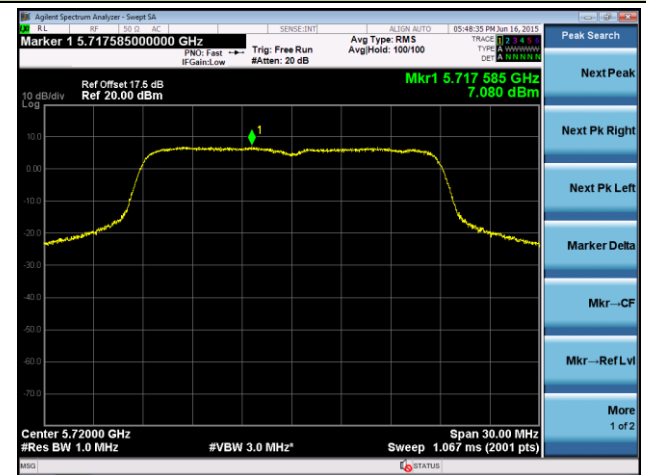

## 802.11ac-VHT20 Power Spectral Density - Ant 1 / Ant 0 + 1

Channel 100 (5500MHz)

Channel 120 (5600MHz)

Channel 140 (5700MHz)

Channel 144 (5720MHz)

Channel 149 (5745MHz)

Channel 157 (5785MHz)

802.11ac-VHT20 Power Spectral Density - Ant 1 / Ant 0 + 1

Channel 165 (5825MHz)