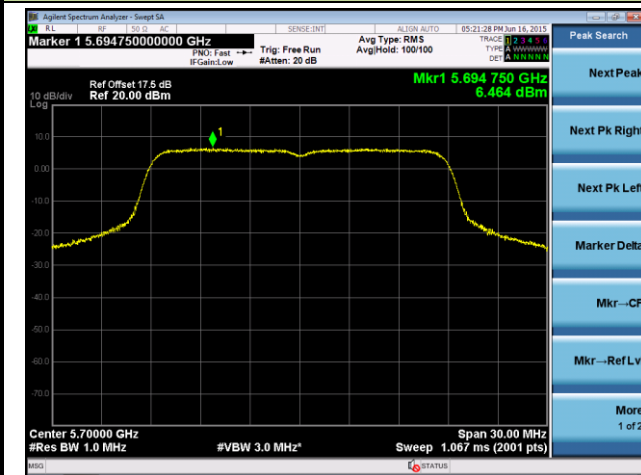

## 802.11n-HT20 Power Spectral Density - Ant 1 / Ant 0 + 1

Channel 100 (5500MHz)

Channel 120 (5600MHz)

Channel 140 (5700MHz)

Channel 149 (5745MHz)

Channel 157 (5785MHz)

Channel 165 (5825MHz)