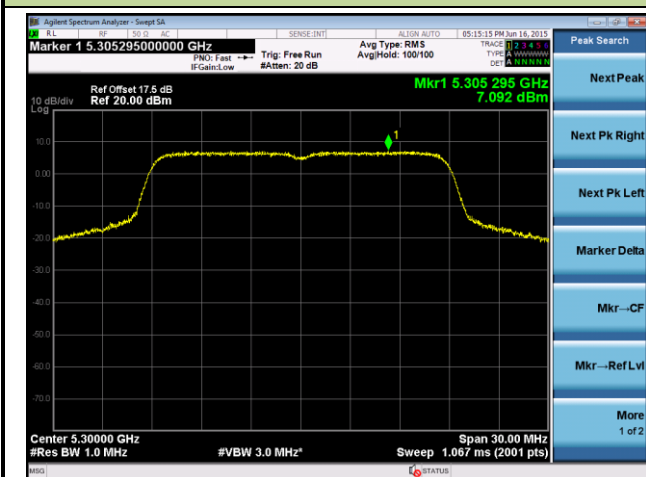

## 802.11n-HT20 Power Spectral Density - Ant 1 / Ant 0 + 1

Channel 36 (5180MHz)

Channel 44 (5220MHz)

Channel 48 (5240MHz)

Channel 52 (5260MHz)

Channel 60 (5300MHz)

Channel 64 (5320MHz)

## 802.11n-HT20 Power Spectral Density - Ant 1 / Ant 0 + 1

Channel 100 (5500MHz)

Channel 120 (5600MHz)

Channel 140 (5700MHz)

Channel 149 (5745MHz)

Channel 157 (5785MHz)

Channel 165 (5825MHz)