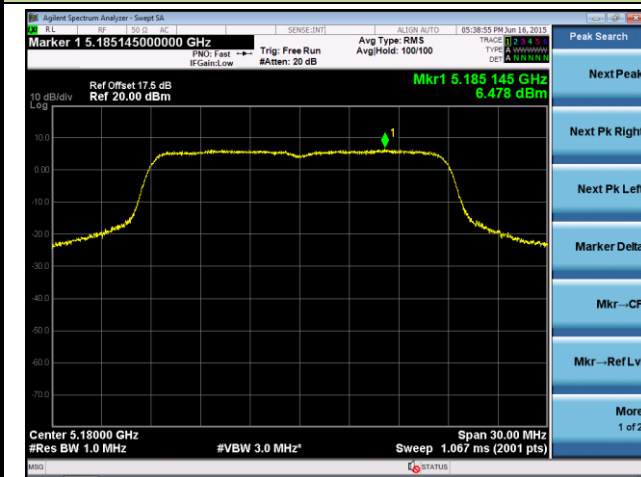

802.11ac-VHT20 Power Spectral Density - Ant 1 / Ant 0 + 1

Channel 36 (5180MHz)