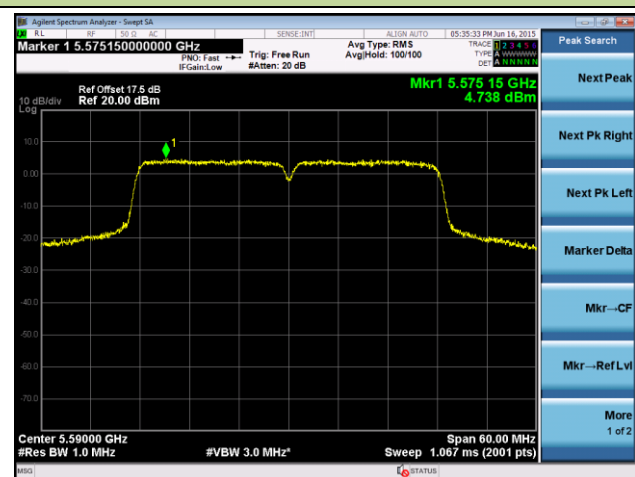

## 802.11n-HT40 Power Spectral Density - Ant 1 / Ant 0 + 1

Channel 38 (5190MHz)

Channel 46 (5230MHz)

Channel 54 (5270MHz)

Channel 62 (5310MHz)

Channel 102 (5510MHz)

Channel 118 (5590MHz)

802.11n-HT40 Power Spectral Density - Ant 1 / Ant 0 + 1