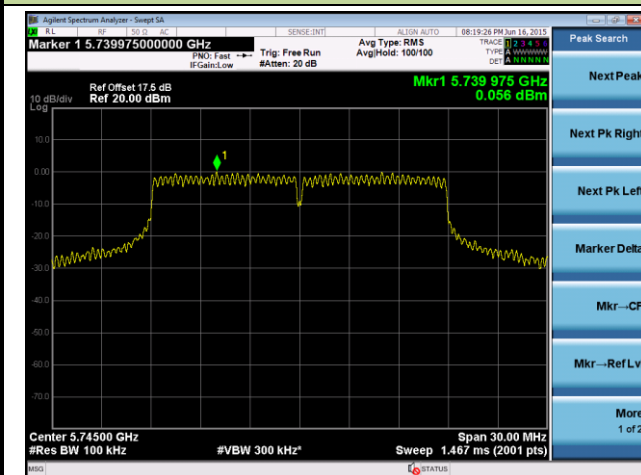

## 802.11ac-VHT20 Power Spectral Density - Ant 1 / Ant 0 + 1

Channel 100 (5500MHz)

Channel 120 (5600MHz)

Channel 140 (5700MHz)

Channel 144 (5720MHz)

Channel 149 (5745MHz)

Channel 157 (5785MHz)

802.11ac-VHT20 Power Spectral Density - Ant 1 / Ant 0 + 1

Channel 165 (5825MHz)