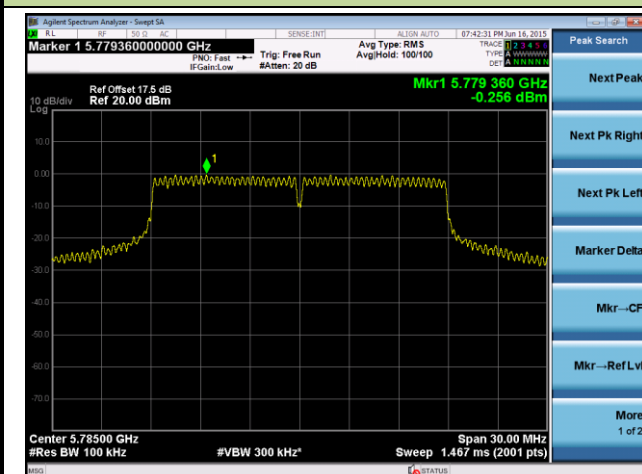

Channel 159 (5795MHz)

802.11n-HT40 Power Spectral Density - Ant 1

Channel 38 (5190MHz)

Channel 46 (5230MHz)

Channel 151 (5755 MHz)

Channel 159 (5795 MHz)

802.11ac-VHT20 Power Spectral Density - Ant 0
Channel 36 (5180MHz)

Channel 44 (5220MHz)

Channel 48 (5240MHz)

Channel 149 (5745MHz)

Channel 157 (5785MHz)

Channel 165 (5825MHz)

802.11ac-VHT20 Power Spectral Density - Ant 1
Channel 36 (5180MHz)

Channel 44 (5220MHz)

Channel 48 (5240MHz)