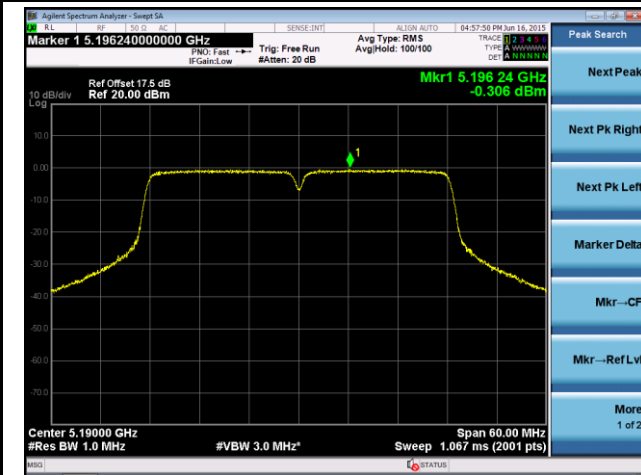

802.11n-HT40 Power Spectral Density - Ant 1

Channel 38 (5190MHz)