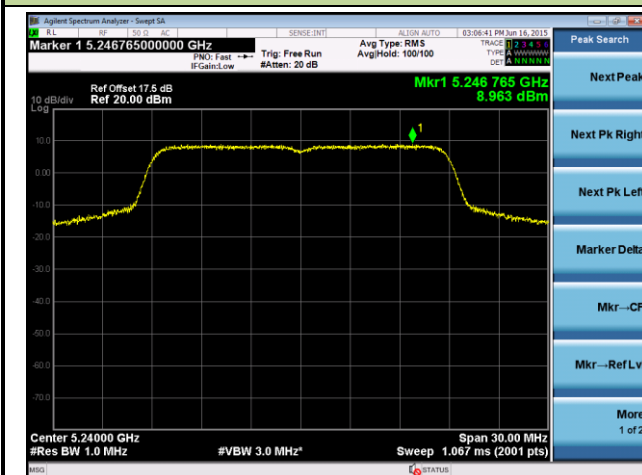

Channel 48 (5240MHz)