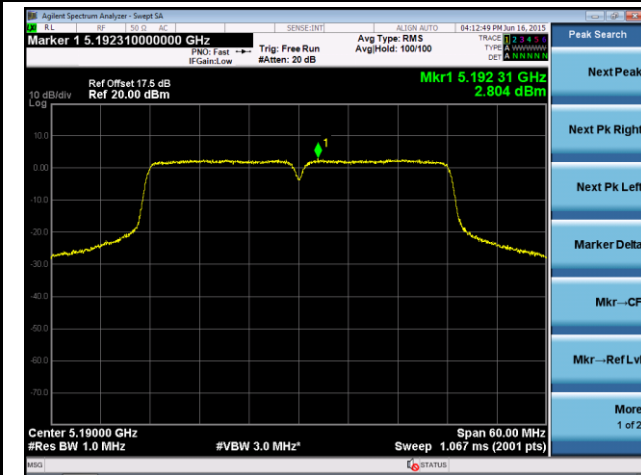

802.11ac-VHT40 Power Spectral Density - Ant 1

Channel 38 (5190MHz)