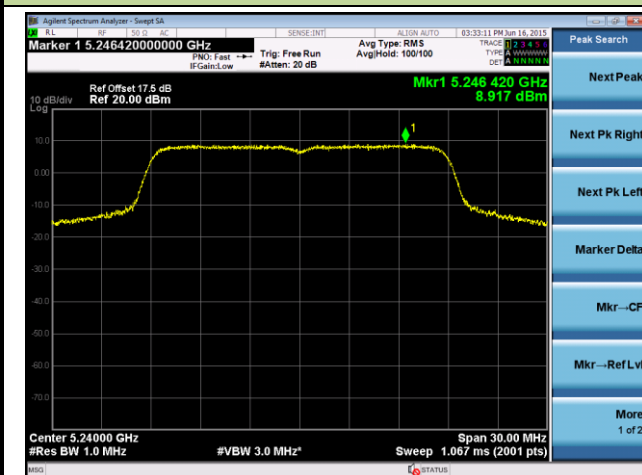

Channel 159 (5795MHz)

802.11n-HT40 Power Spectral Density - Ant 1

Channel 38 (5190MHz)

Channel 46 (5230MHz)

Channel 151 (5755 MHz)

Channel 159 (5795 MHz)

802.11ac-VHT20 Power Spectral Density - Ant 0
Channel 36 (5180MHz)

Channel 44 (5220MHz)

Channel 48 (5240MHz)

Channel 149 (5745MHz)

Channel 157 (5785MHz)

Channel 165 (5825MHz)

802.11ac-VHT20 Power Spectral Density - Ant 1
Channel 36 (5180MHz)

Channel 44 (5220MHz)

Channel 48 (5240MHz)