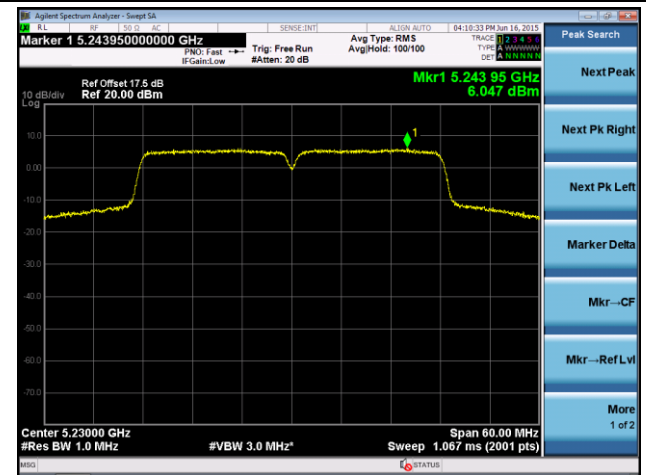

Channel 46 (5230MHz)