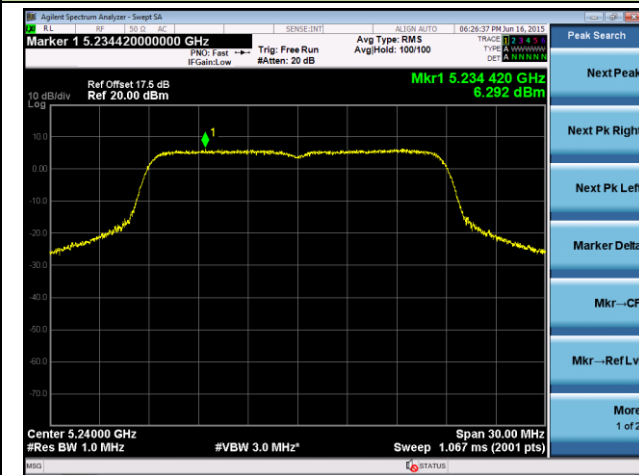

802.11ac-VHT80 Power Spectral Density - Ant 1
Channel 42 (5210MHz)

Channel 155 (5775MHz)

802.11n-HT20 Power Spectral Density - Ant 0 / Ant 0 + 1

Channel 36 (5180MHz)

Channel 44 (5220MHz)

Channel 48 (5240MHz)