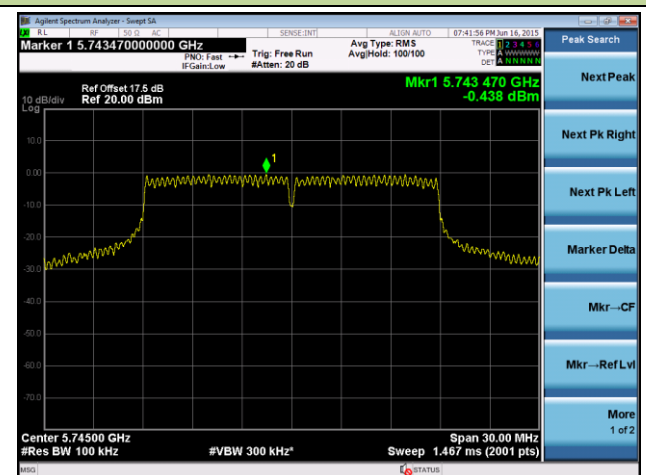

Channel 159 (5795MHz)

802.11n-HT40 Power Spectral Density - Ant 1

Channel 38 (5190MHz)

Channel 46 (5230MHz)

Channel 151 (5755 MHz)

Channel 159 (5795 MHz)

802.11ac-VHT20 Power Spectral Density - Ant 0
Channel 36 (5180MHz)

Channel 44 (5220MHz)

Channel 48 (5240MHz)

Channel 149 (5745MHz)

Channel 157 (5785MHz)

Channel 165 (5825MHz)

802.11ac-VHT20 Power Spectral Density - Ant 1
Channel 36 (5180MHz)

Channel 44 (5220MHz)

Channel 48 (5240MHz)