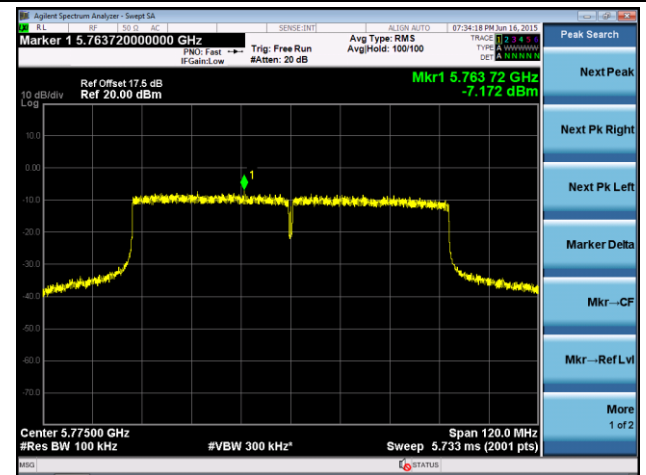

802.11ac-VHT40 Power Spectral Density - Ant 0

Channel 38 (5190MHz)

Channel 46 (5230MHz)

Channel 151(5755MHz)

Channel 159 (5795MHz)

802.11ac-VHT80 Power Spectral Density - Ant 0
Channel 42 (5210MHz)

Channel 155 (5775MHz)