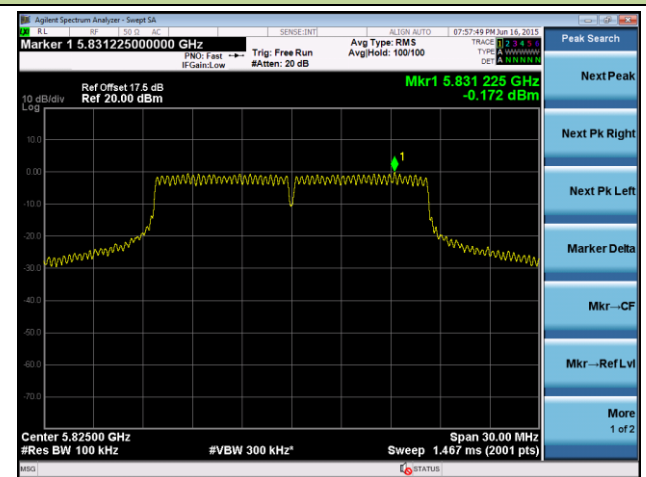

Channel 48 (5240MHz)

Channel 149 (5745MHz)

Channel 157 (5785MHz)

Channel 165 (5825MHz)

802.11n-HT40 Power Spectral Density - Ant 0

Channel 38 (5190MHz)

Channel 46 (5230MHz)

Channel 151 (5755MHz)