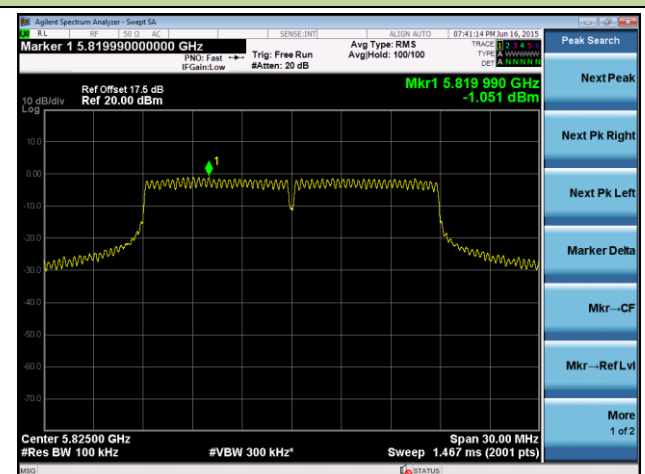

Channel 44 (5220MHz)

Channel 48 (5240MHz)

Channel 149 (5745MHz)

Channel 157 (5785MHz)

Channel 165 (5825MHz)

802.11n-HT20 Power Spectral Density - Ant 1

Channel 36 (5180MHz)

Channel 44 (5220MHz)