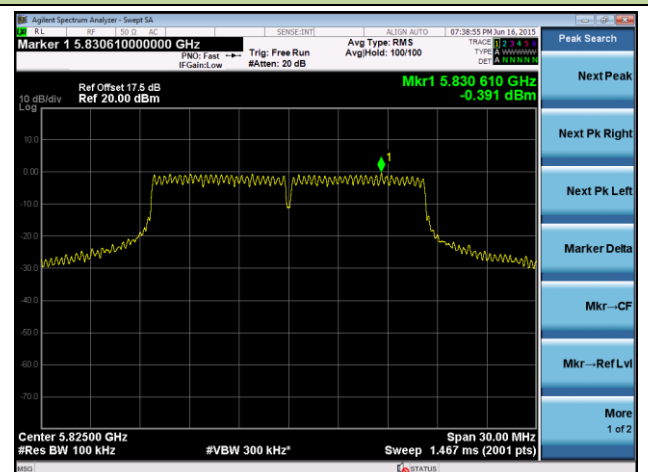

802.11a Power Spectral Density - Ant 0

Channel 36 (5180MHz)

Channel 44 (5220MHz)

Channel 48 (5240MHz)

Channel 149 (5745MHz)

Channel 157 (5785MHz)

Channel 165 (5825MHz)

802.11a Power Spectral Density - Ant 1