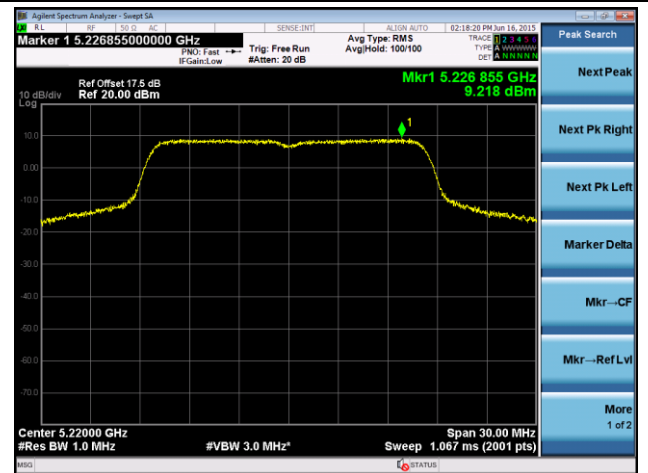

802.11a Power Spectral Density - Ant 0

Channel 36 (5180MHz)

Channel 44 (5220MHz)

Channel 48 (5240MHz)

Channel 149 (5745MHz)

Channel 157 (5785MHz)

Channel 165 (5825MHz)

802.11a Power Spectral Density - Ant 1