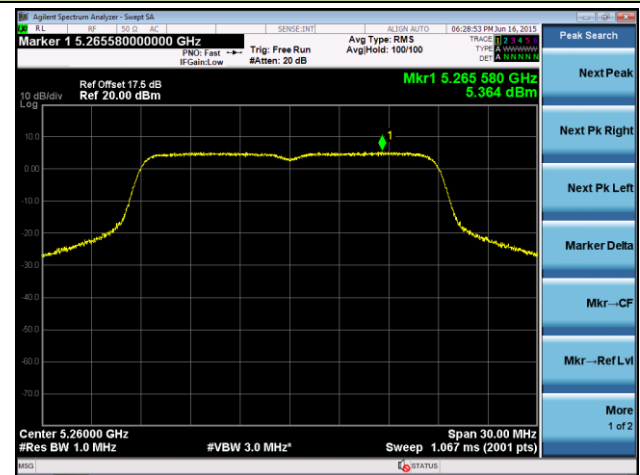

Channel 52 (5260MHz)