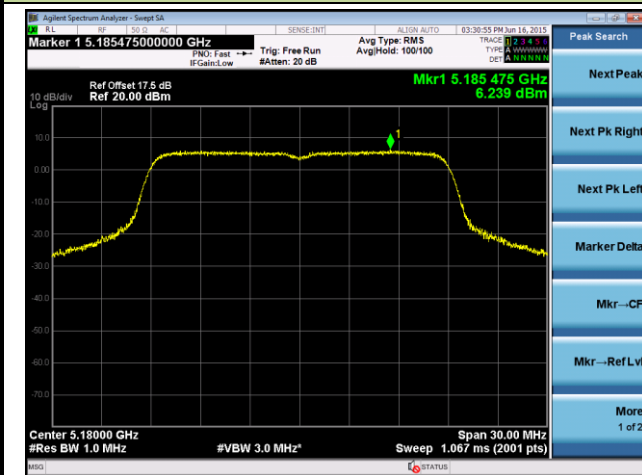

Channel 159 (5795MHz)

802.11n-HT40 Power Spectral Density - Ant 1

Channel 38 (5190MHz)

Channel 46 (5230MHz)

Channel 151 (5755 MHz)

Channel 159 (5795 MHz)

802.11ac-VHT20 Power Spectral Density - Ant 0
Channel 36 (5180MHz)

Channel 44 (5220MHz)

Channel 48 (5240MHz)

Channel 149 (5745MHz)

Channel 157 (5785MHz)

Channel 165 (5825MHz)

802.11ac-VHT20 Power Spectral Density - Ant 1
Channel 36 (5180MHz)

Channel 44 (5220MHz)

Channel 48 (5240MHz)