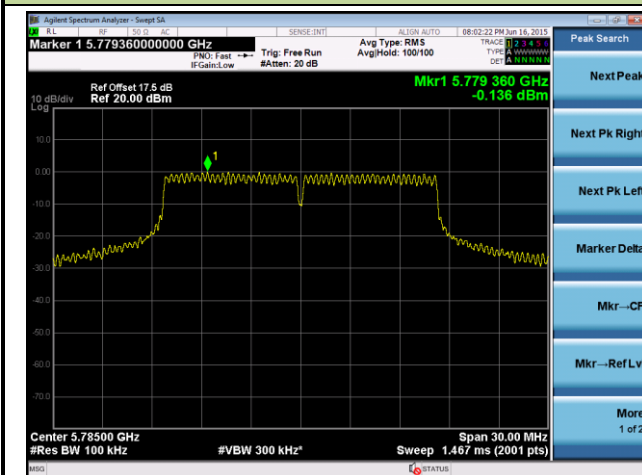

Channel 36 (5180MHz)

Channel 44 (5220MHz)

Channel 48 (5240MHz)

Channel 149 (5745MHz)

Channel 157 (5785MHz)

Channel 165 (5825MHz)

802.11n-HT20 Power Spectral Density - Ant 0

Channel 36 (5180MHz)