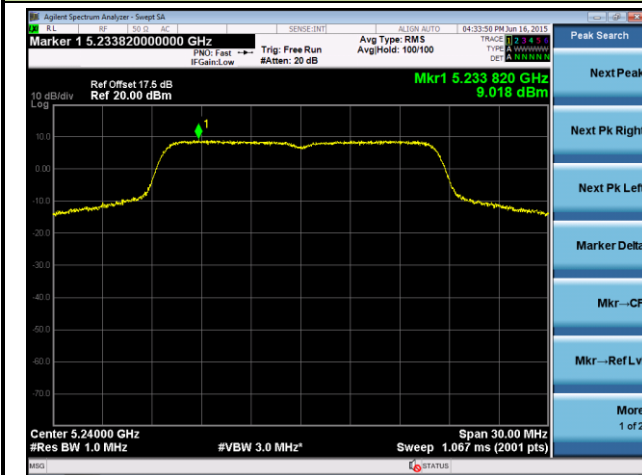

Channel 48 (5240MHz)