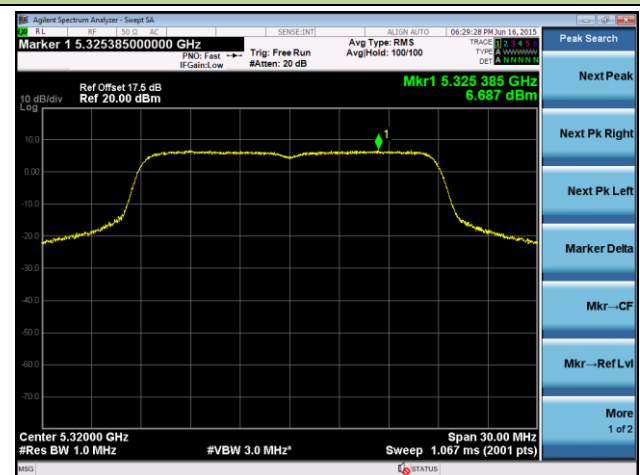

Channel 64 (5320MHz)