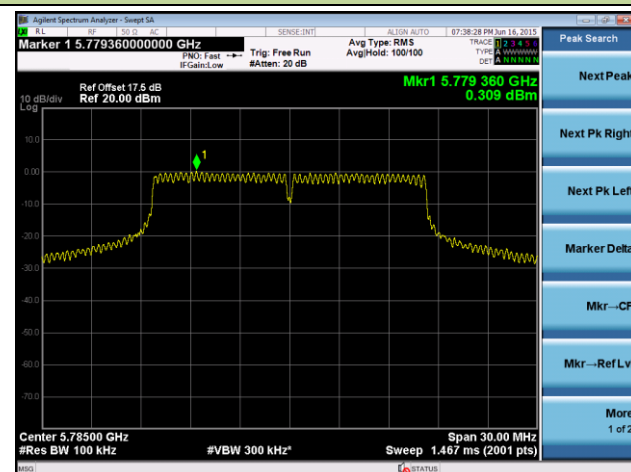

802.11a Power Spectral Density - Ant 0

Channel 36 (5180MHz)

Channel 44 (5220MHz)

Channel 48 (5240MHz)

Channel 149 (5745MHz)

Channel 157 (5785MHz)

Channel 165 (5825MHz)

802.11a Power Spectral Density - Ant 1