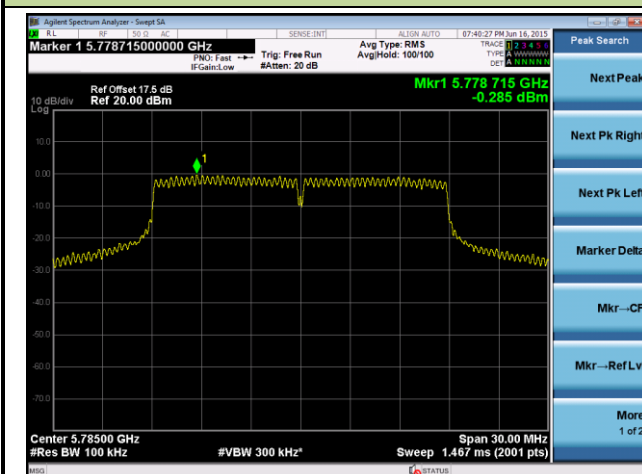

Channel 44 (5220MHz)

Channel 48 (5240MHz)

Channel 149 (5745MHz)

Channel 157 (5785MHz)

Channel 165 (5825MHz)

802.11n-HT20 Power Spectral Density - Ant 1

Channel 36 (5180MHz)

Channel 44 (5220MHz)