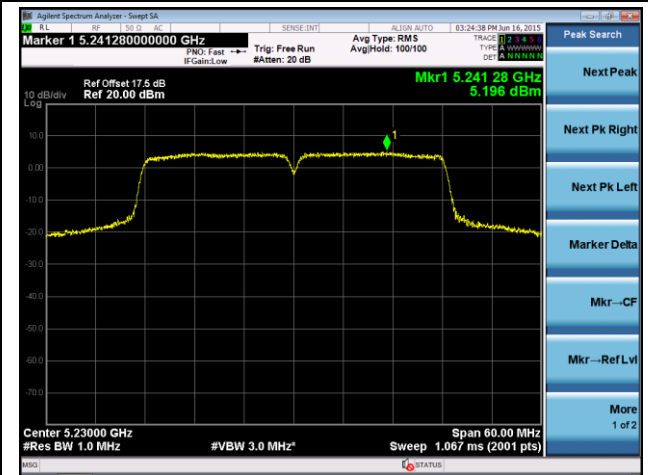

Channel 48 (5240MHz)

Channel 149 (5745MHz)

Channel 157 (5785MHz)

Channel 165 (5825MHz)

802.11n-HT40 Power Spectral Density - Ant 0

Channel 38 (5190MHz)

Channel 46 (5230MHz)

Channel 151 (5755MHz)