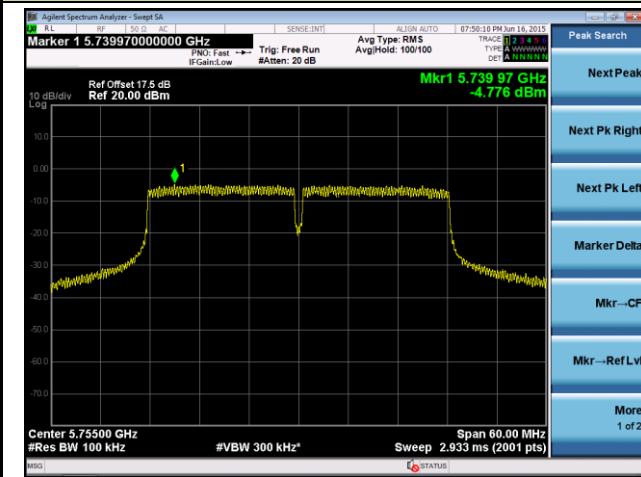

Channel 149 (5745MHz)

Channel 157 (5785MHz)

Channel 165 (5825MHz)

802.11ac-VHT40 Power Spectral Density - Ant 1

Channel 38 (5190MHz)

Channel 46 (5230MHz)

Channel 151 (5755MHz)

Channel 159 (5795MHz)

802.11ac-VHT40 Power Spectral Density - Ant 0

Channel 38 (5190MHz)

Channel 46 (5230MHz)

Channel 151(5755MHz)

Channel 159 (5795MHz)

802.11ac-VHT80 Power Spectral Density - Ant 0
Channel 42 (5210MHz)

Channel 155 (5775MHz)