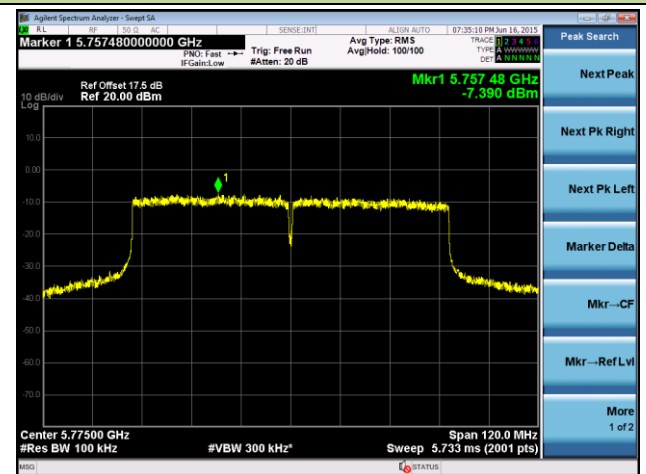

Channel 155 (5775MHz)