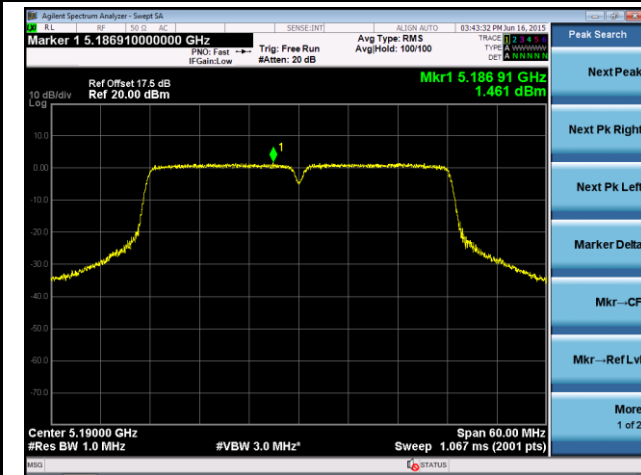

802.11ac-VHT40 Power Spectral Density - Ant 0

Channel 38 (5190MHz)