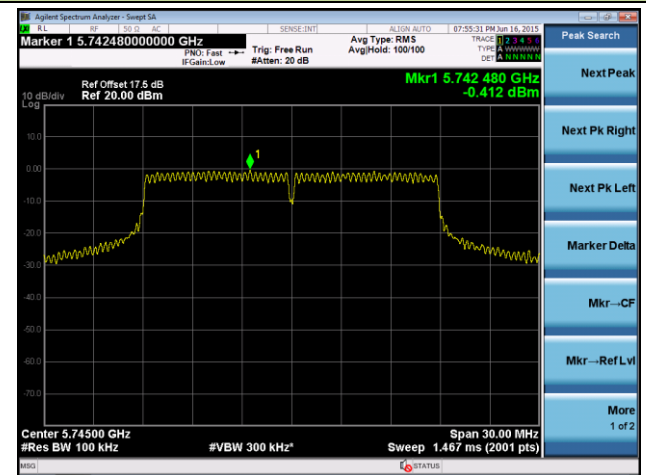

Channel 149 (5745MHz)