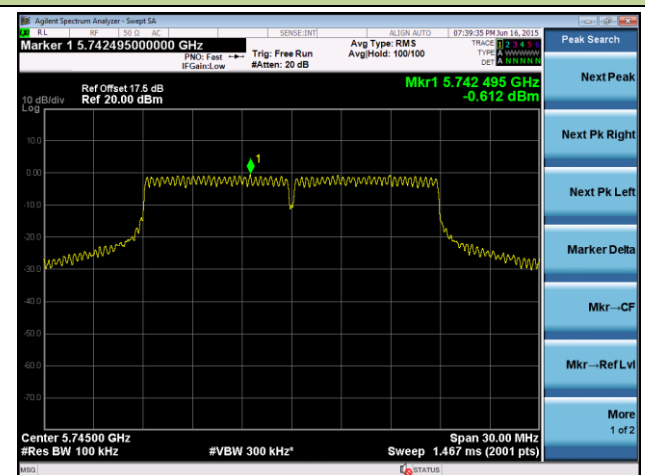

Channel 149 (5745MHz)