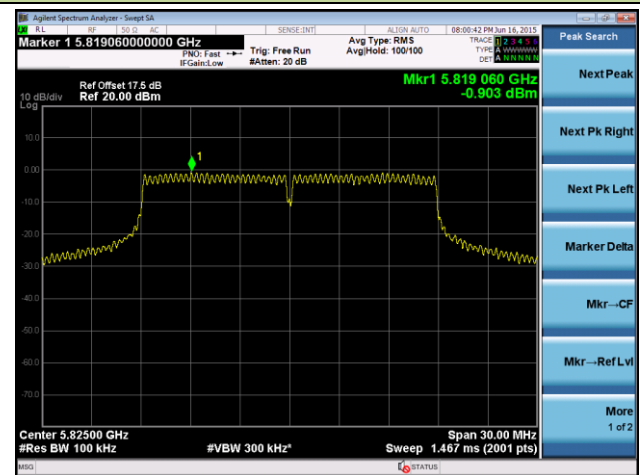

Channel 165 (5825MHz)