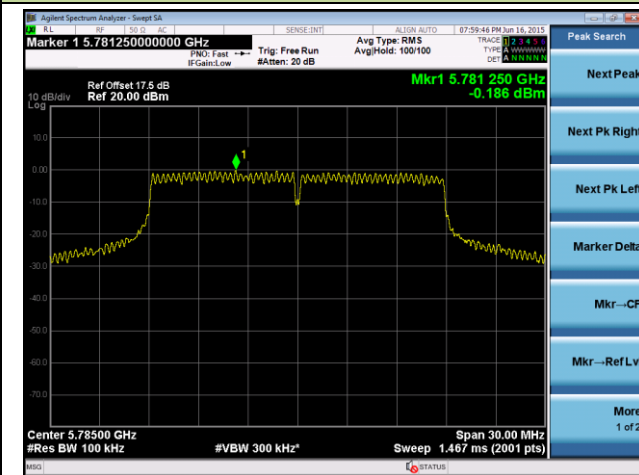

Channel 157 (5785MHz)