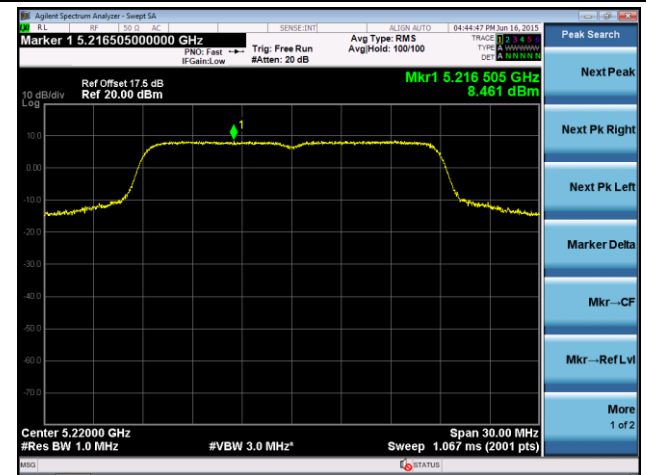

Channel 44 (5220MHz)

Channel 48 (5240MHz)

Channel 149 (5745MHz)

Channel 157 (5785MHz)

Channel 165 (5825MHz)

802.11n-HT20 Power Spectral Density - Ant 1

Channel 36 (5180MHz)

Channel 44 (5220MHz)