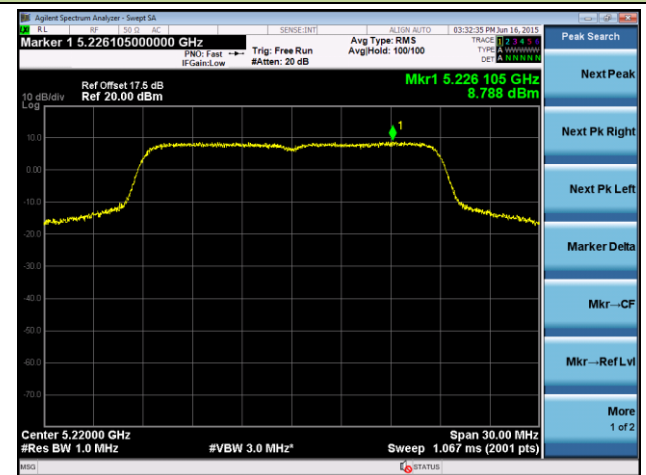

Channel 44 (5220MHz)