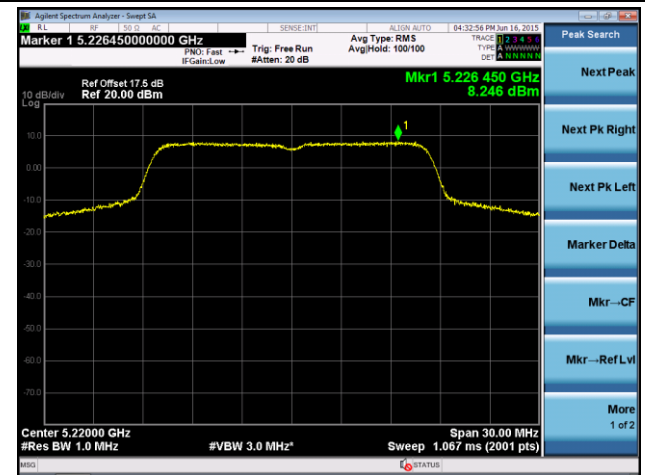

Channel 44 (5220MHz)