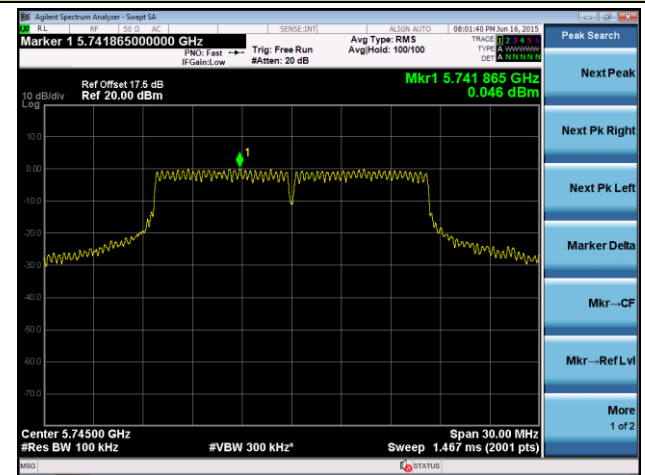

Channel 36 (5180MHz)

Channel 44 (5220MHz)

Channel 48 (5240MHz)

Channel 149 (5745MHz)

Channel 157 (5785MHz)

Channel 165 (5825MHz)

802.11n-HT20 Power Spectral Density - Ant 0

Channel 36 (5180MHz)