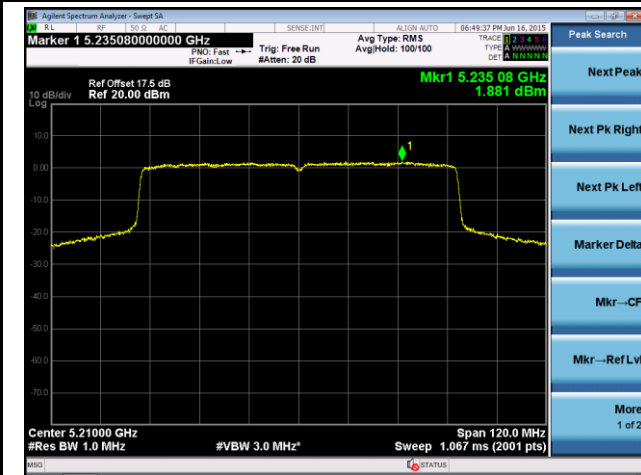

802.11ac-VHT40 Power Spectral Density - Ant 0

Channel 38 (5190MHz)

Channel 46 (5230MHz)

Channel 151(5755MHz)

Channel 159 (5795MHz)

802.11ac-VHT80 Power Spectral Density - Ant 0
Channel 42 (5210MHz)

Channel 155 (5775MHz)

802.11ac-VHT80 Power Spectral Density - Ant 1
Channel 42 (5210MHz)

Channel 155 (5775MHz)

802.11n-HT20 Power Spectral Density - Ant 0 / Ant 0 + 1

Channel 36 (5180MHz)

Channel 44 (5220MHz)

Channel 48 (5240MHz)