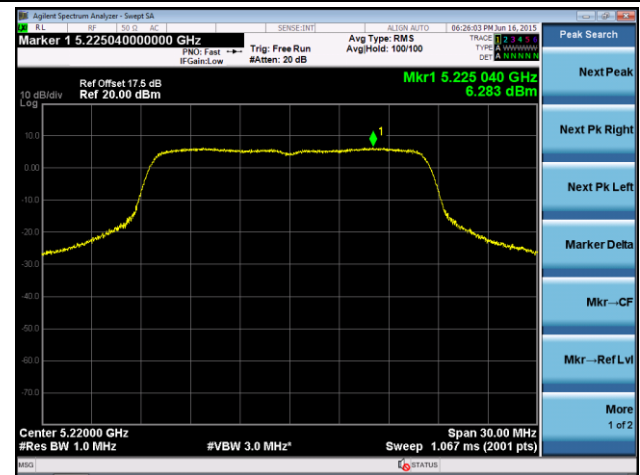

Channel 44 (5220MHz)