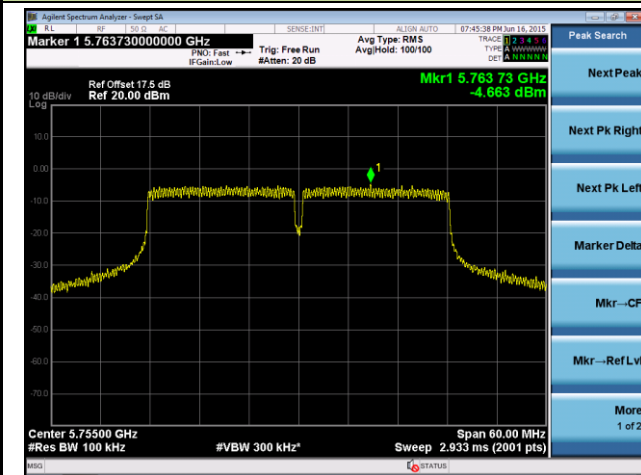

Channel 48 (5240MHz)

Channel 149 (5745MHz)

Channel 157 (5785MHz)

Channel 165 (5825MHz)

802.11n-HT40 Power Spectral Density - Ant 0

Channel 38 (5190MHz)

Channel 46 (5230MHz)

Channel 151 (5755MHz)