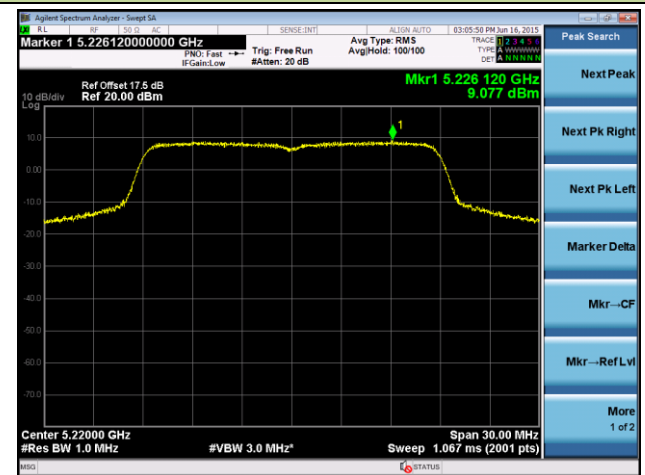

Channel 44 (5220MHz)