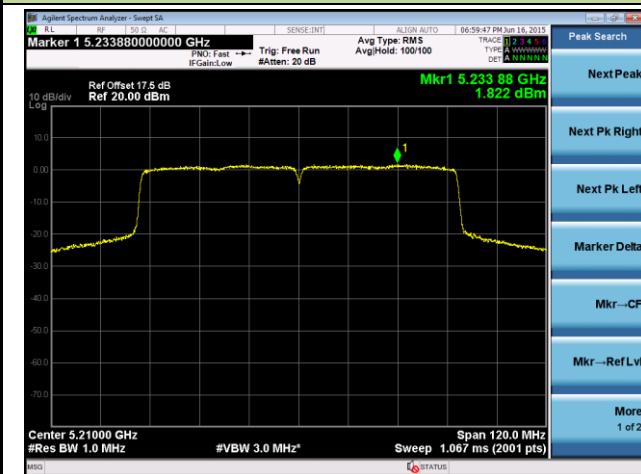

802.11ac-VHT40 Power Spectral Density - Ant 0

Channel 38 (5190MHz)

Channel 46 (5230MHz)

Channel 151(5755MHz)

Channel 159 (5795MHz)

802.11ac-VHT80 Power Spectral Density - Ant 0
Channel 42 (5210MHz)

Channel 155 (5775MHz)

802.11ac-VHT80 Power Spectral Density - Ant 1
Channel 42 (5210MHz)

Channel 155 (5775MHz)

802.11n-HT20 Power Spectral Density - Ant 0 / Ant 0 + 1

Channel 36 (5180MHz)

Channel 44 (5220MHz)

Channel 48 (5240MHz)