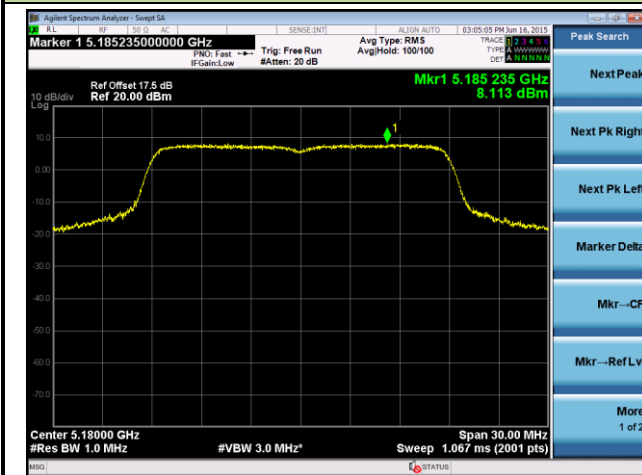

Channel 36 (5180MHz)

Channel 44 (5220MHz)

Channel 48 (5240MHz)

Channel 149 (5745MHz)

Channel 157 (5785MHz)

Channel 165 (5825MHz)

802.11n-HT20 Power Spectral Density - Ant 0

Channel 36 (5180MHz)

Channel 44 (5220MHz)

Channel 48 (5240MHz)

Channel 149 (5745MHz)

Channel 157 (5785MHz)

Channel 165 (5825MHz)

802.11n-HT20 Power Spectral Density - Ant 1

Channel 36 (5180MHz)

Channel 44 (5220MHz)