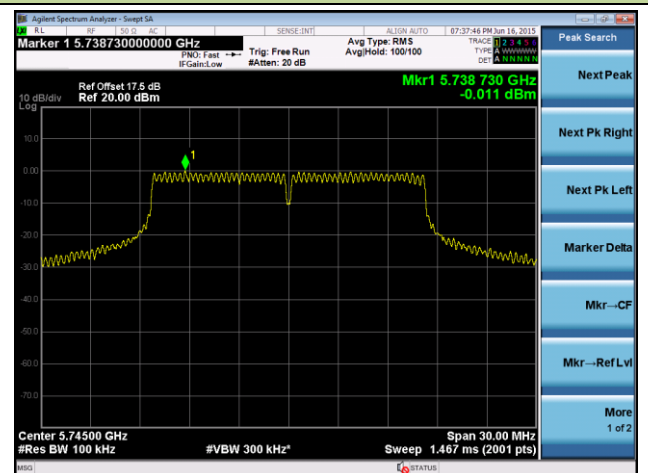

802.11a Power Spectral Density - Ant 0

Channel 36 (5180MHz)

Channel 44 (5220MHz)

Channel 48 (5240MHz)

Channel 149 (5745MHz)

Channel 157 (5785MHz)

Channel 165 (5825MHz)

802.11a Power Spectral Density - Ant 1