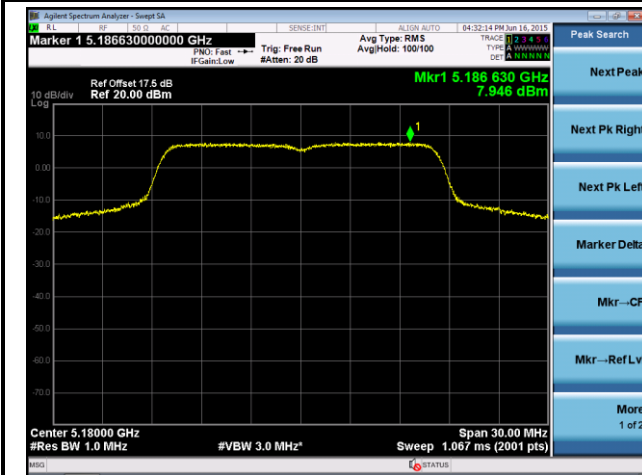

802.11a Power Spectral Density - Ant 1

Channel 36 (5180MHz)