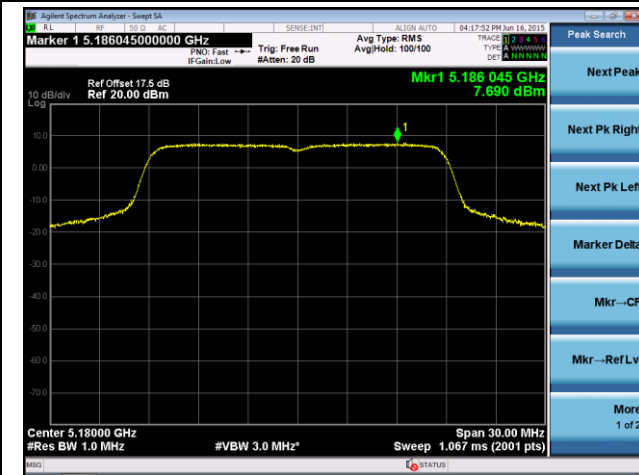

Channel 159 (5795MHz)

802.11n-HT40 Power Spectral Density - Ant 1

Channel 38 (5190MHz)

Channel 46 (5230MHz)

Channel 151 (5755 MHz)

Channel 159 (5795 MHz)

802.11ac-VHT20 Power Spectral Density - Ant 0
Channel 36 (5180MHz)

Channel 44 (5220MHz)

Channel 48 (5240MHz)

Channel 149 (5745MHz)

Channel 157 (5785MHz)

Channel 165 (5825MHz)

802.11ac-VHT20 Power Spectral Density - Ant 1
Channel 36 (5180MHz)

Channel 44 (5220MHz)

Channel 48 (5240MHz)