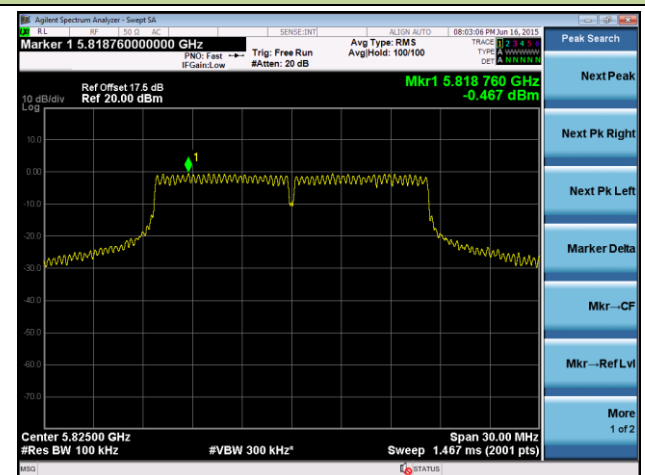

Channel 36 (5180MHz)

Channel 44 (5220MHz)

Channel 48 (5240MHz)

Channel 149 (5745MHz)

Channel 157 (5785MHz)

Channel 165 (5825MHz)

802.11n-HT20 Power Spectral Density - Ant 0

Channel 36 (5180MHz)