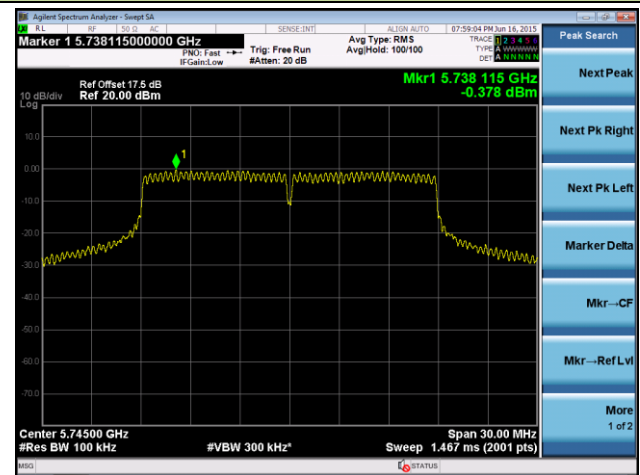

Channel 149 (5745MHz)