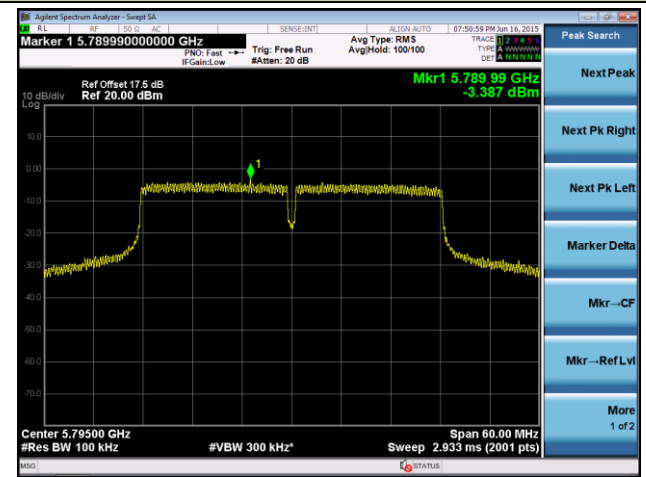

Channel 149 (5745MHz)

Channel 157 (5785MHz)

Channel 165 (5825MHz)

802.11ac-VHT40 Power Spectral Density - Ant 1

Channel 38 (5190MHz)

Channel 46 (5230MHz)

Channel 151 (5755MHz)

Channel 159 (5795MHz)