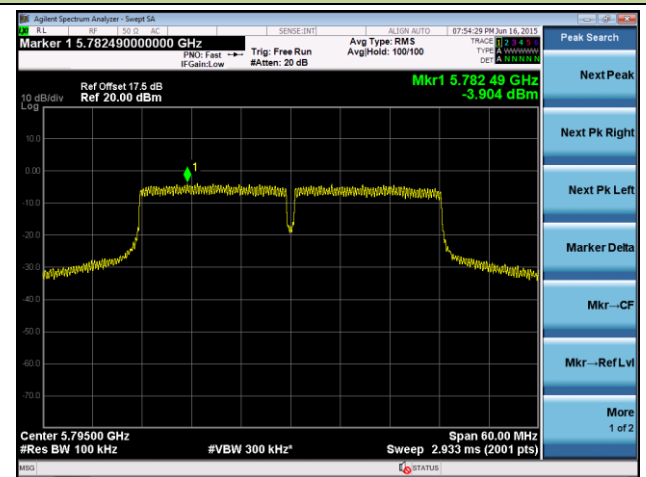

Channel 159 (5795MHz)

802.11n-HT40 Power Spectral Density - Ant 1

Channel 38 (5190MHz)

Channel 46 (5230MHz)

Channel 151 (5755 MHz)

Channel 159 (5795 MHz)

802.11ac-VHT20 Power Spectral Density - Ant 0
Channel 36 (5180MHz)