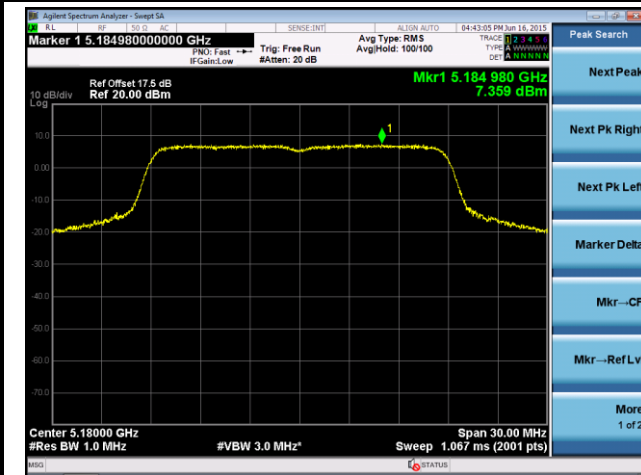

Channel 44 (5220MHz)

Channel 48 (5240MHz)

Channel 149 (5745MHz)

Channel 157 (5785MHz)

Channel 165 (5825MHz)

802.11n-HT20 Power Spectral Density - Ant 1

Channel 36 (5180MHz)

Channel 44 (5220MHz)