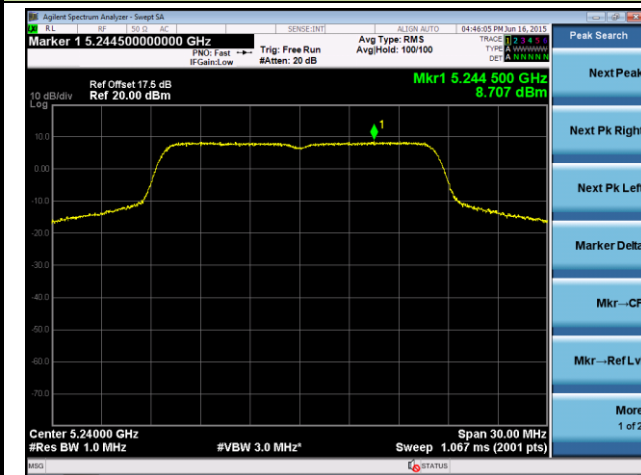

Channel 48 (5240MHz)