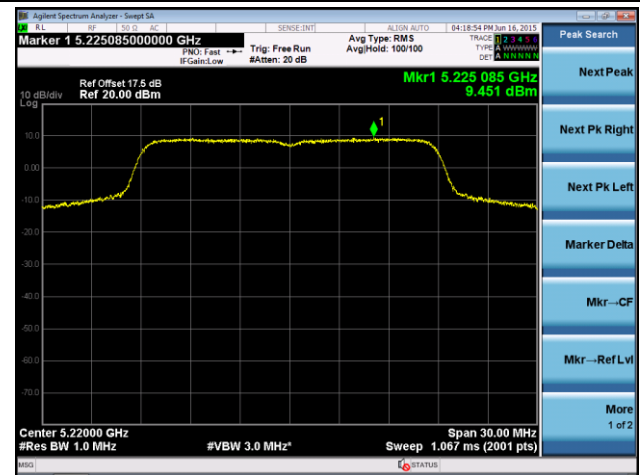

Channel 44 (5220MHz)