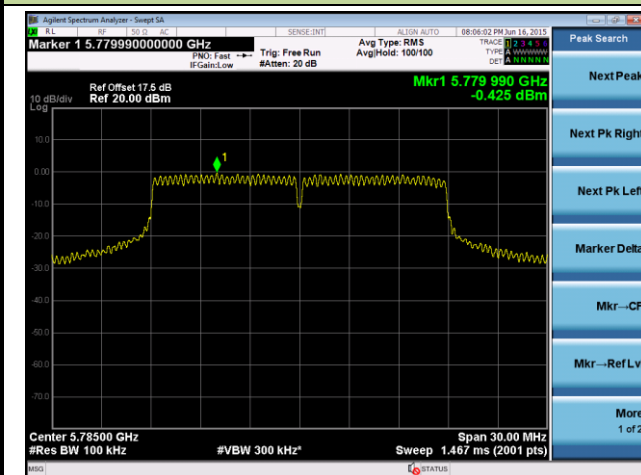

802.11ac-VHT80 Power Spectral Density - Ant 1
Channel 42 (5210MHz)

Channel 155 (5775MHz)

802.11n-HT20 Power Spectral Density - Ant 0 / Ant 0 + 1

Channel 36 (5180MHz)

Channel 44 (5220MHz)

Channel 48 (5240MHz)

Channel 52 (5260MHz)

Channel 60 (5300MHz)

Channel 64 (5320MHz)

802.11n-HT20 Power Spectral Density - Ant 0 / Ant 0 + 1
Channel 100 (5500MHz)

Channel 120 (5600MHz)

Channel 140 (5700MHz)

Channel 149 (5745MHz)

Channel 157 (5785MHz)

Channel 165 (5825MHz)
