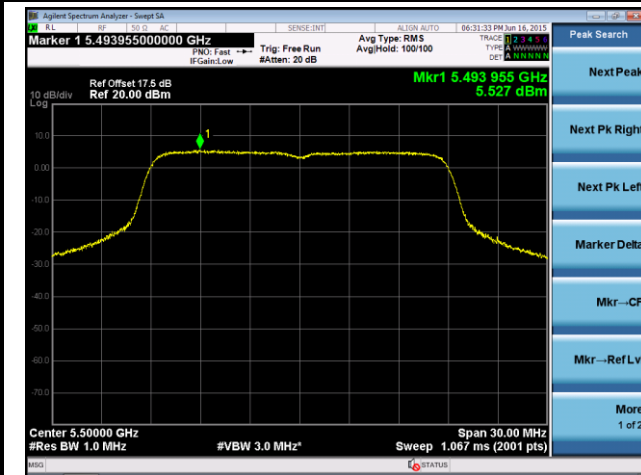

802.11ac-VHT80 Power Spectral Density - Ant 1
Channel 42 (5210MHz)

Channel 155 (5775MHz)

802.11n-HT20 Power Spectral Density - Ant 0 / Ant 0 + 1

Channel 36 (5180MHz)

Channel 44 (5220MHz)

Channel 48 (5240MHz)

Channel 52 (5260MHz)

Channel 60 (5300MHz)

Channel 64 (5320MHz)

802.11n-HT20 Power Spectral Density - Ant 0 / Ant 0 + 1
Channel 100 (5500MHz)

Channel 120 (5600MHz)

Channel 140 (5700MHz)

Channel 149 (5745MHz)

Channel 157 (5785MHz)

Channel 165 (5825MHz)
