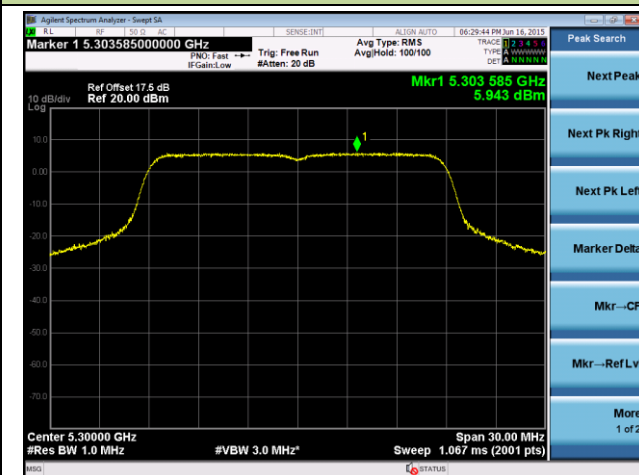

Channel 60 (5300MHz)