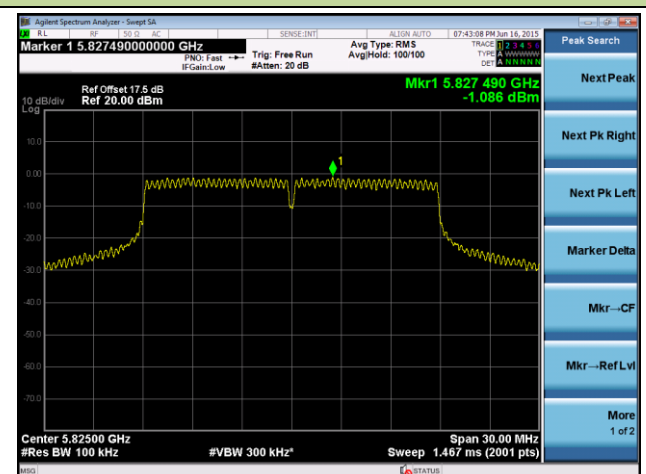

Channel 165 (5825MHz)