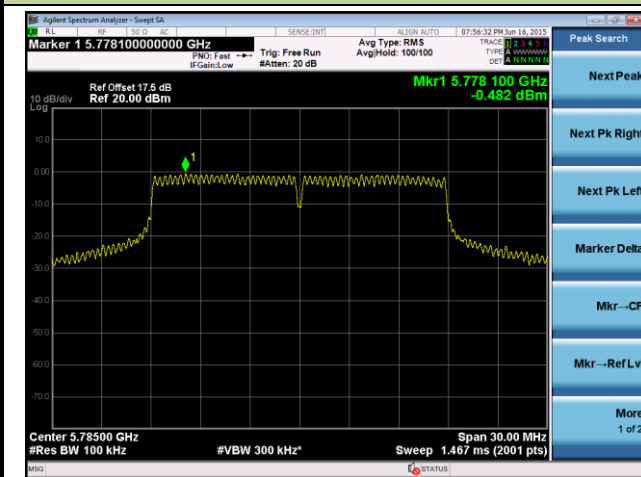

Channel 157 (5785MHz)