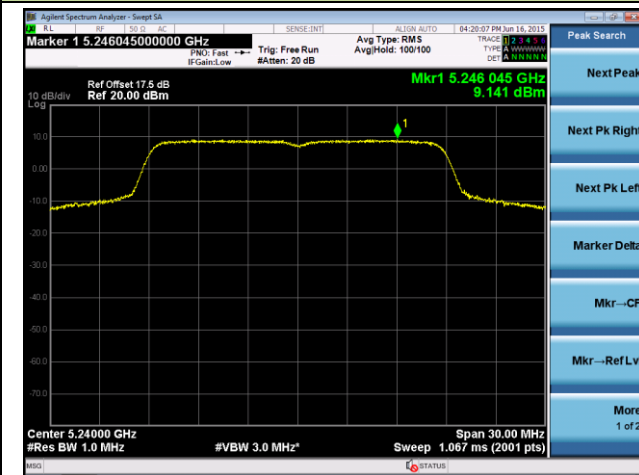

Channel 159 (5795MHz)

802.11n-HT40 Power Spectral Density - Ant 1

Channel 38 (5190MHz)

Channel 46 (5230MHz)

Channel 151 (5755 MHz)

Channel 159 (5795 MHz)

802.11ac-VHT20 Power Spectral Density - Ant 0
Channel 36 (5180MHz)

Channel 44 (5220MHz)

Channel 48 (5240MHz)

Channel 149 (5745MHz)

Channel 157 (5785MHz)

Channel 165 (5825MHz)

802.11ac-VHT20 Power Spectral Density - Ant 1
Channel 36 (5180MHz)

Channel 44 (5220MHz)

Channel 48 (5240MHz)