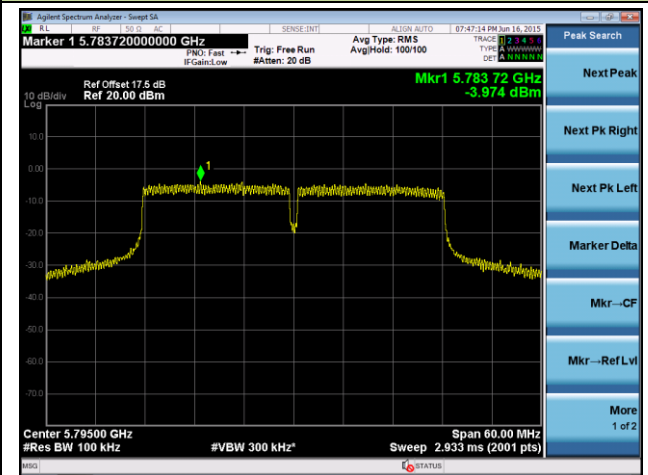

Channel 159 (5795MHz)