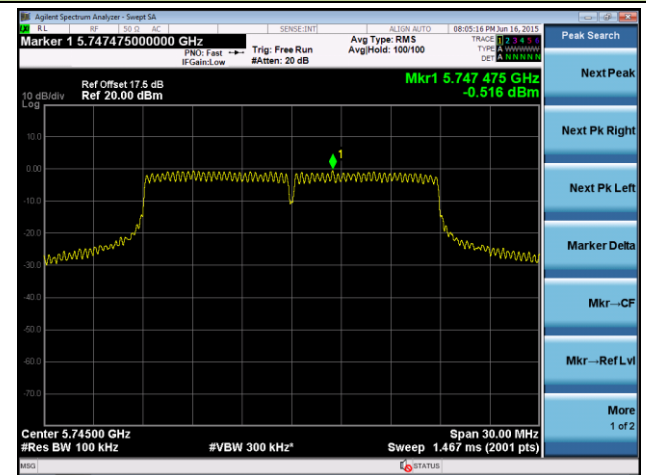

Channel 52 (5260MHz)

Channel 60 (5300MHz)

Channel 64 (5320MHz)

802.11n-HT20 Power Spectral Density - Ant 0 / Ant 0 + 1
Channel 100 (5500MHz)

Channel 120 (5600MHz)

Channel 140 (5700MHz)

Channel 149 (5745MHz)

Channel 157 (5785MHz)

Channel 165 (5825MHz)
