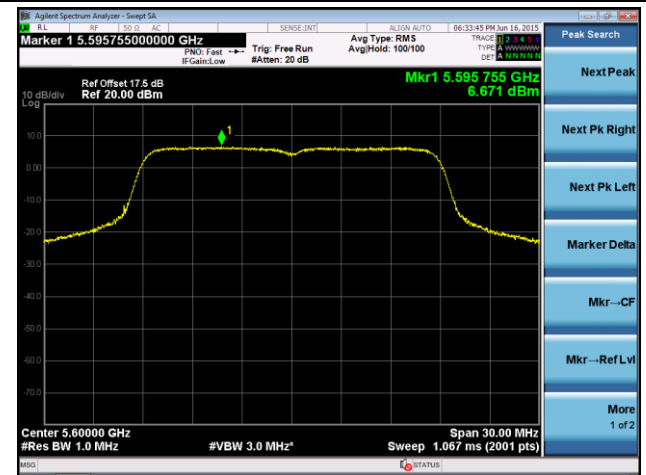

Channel 52 (5260MHz)

Channel 60 (5300MHz)

Channel 64 (5320MHz)

802.11n-HT20 Power Spectral Density - Ant 0 / Ant 0 + 1
Channel 100 (5500MHz)

Channel 120 (5600MHz)

Channel 140 (5700MHz)

Channel 149 (5745MHz)

Channel 157 (5785MHz)

Channel 165 (5825MHz)
