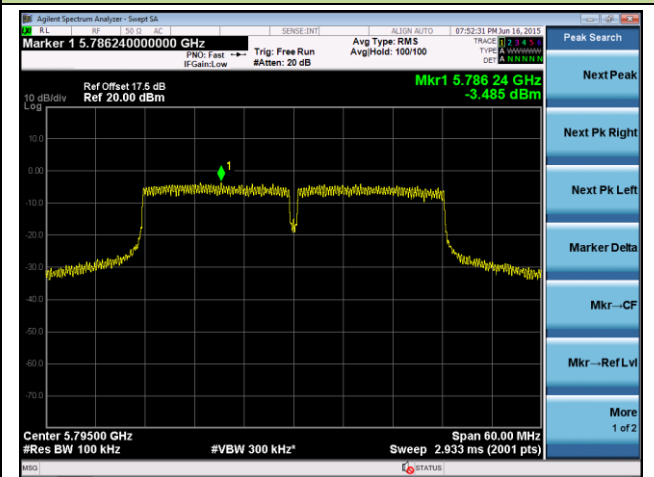

802.11ac-VHT40 Power Spectral Density - Ant 0

Channel 38 (5190MHz)

Channel 46 (5230MHz)

Channel 151(5755MHz)

Channel 159 (5795MHz)

802.11ac-VHT80 Power Spectral Density - Ant 0
Channel 42 (5210MHz)

Channel 155 (5775MHz)