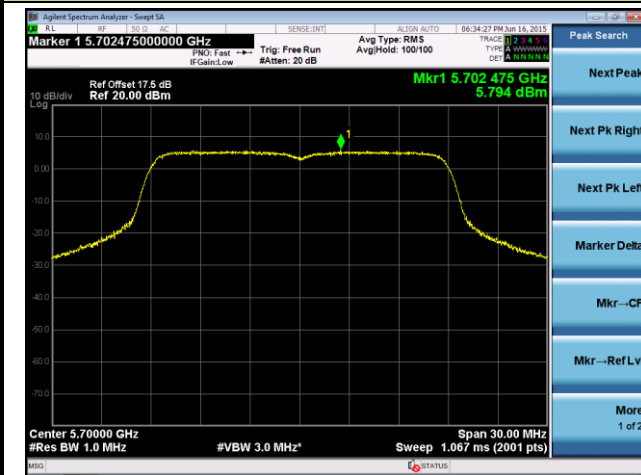

802.11ac-VHT80 Power Spectral Density - Ant 1
Channel 42 (5210MHz)

Channel 155 (5775MHz)

802.11n-HT20 Power Spectral Density - Ant 0 / Ant 0 + 1

Channel 36 (5180MHz)

Channel 44 (5220MHz)

Channel 48 (5240MHz)

Channel 52 (5260MHz)

Channel 60 (5300MHz)

Channel 64 (5320MHz)

802.11n-HT20 Power Spectral Density - Ant 0 / Ant 0 + 1
Channel 100 (5500MHz)

Channel 120 (5600MHz)

Channel 140 (5700MHz)

Channel 149 (5745MHz)

Channel 157 (5785MHz)

Channel 165 (5825MHz)
