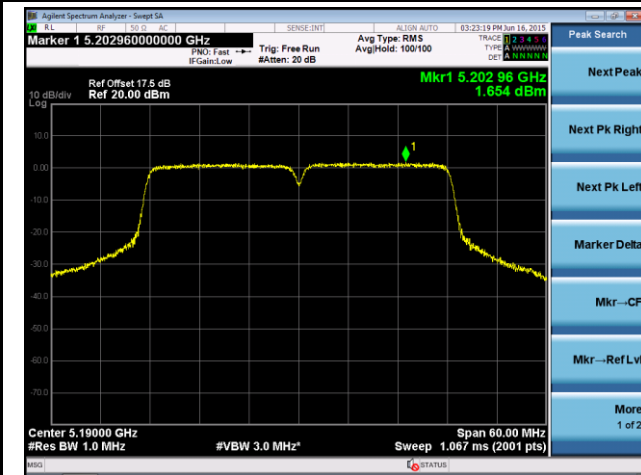

Channel 48 (5240MHz)

Channel 149 (5745MHz)

Channel 157 (5785MHz)

Channel 165 (5825MHz)

802.11n-HT40 Power Spectral Density - Ant 0

Channel 38 (5190MHz)

Channel 46 (5230MHz)

Channel 151 (5755MHz)