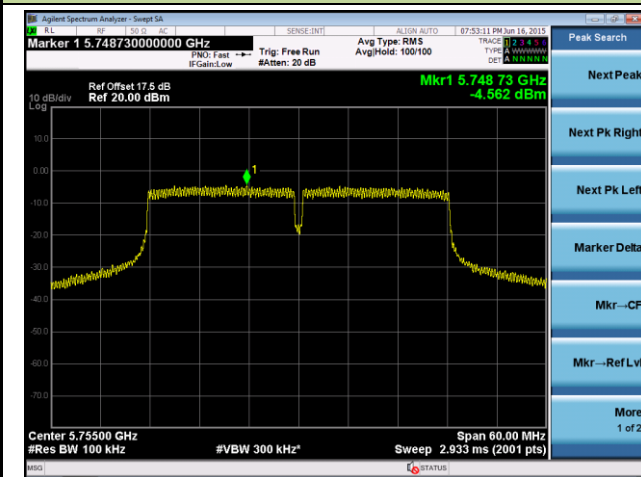

802.11ac-VHT40 Power Spectral Density - Ant 0

Channel 38 (5190MHz)

Channel 46 (5230MHz)

Channel 151(5755MHz)

Channel 159 (5795MHz)

802.11ac-VHT80 Power Spectral Density - Ant 0
Channel 42 (5210MHz)

Channel 155 (5775MHz)

802.11ac-VHT80 Power Spectral Density - Ant 1
Channel 42 (5210MHz)

Channel 155 (5775MHz)

802.11n-HT20 Power Spectral Density - Ant 0 / Ant 0 + 1

Channel 36 (5180MHz)

Channel 44 (5220MHz)

Channel 48 (5240MHz)