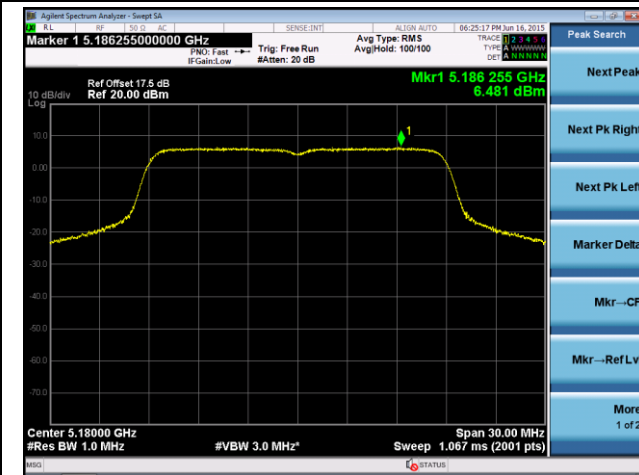

802.11ac-VHT40 Power Spectral Density - Ant 0

Channel 38 (5190MHz)

Channel 46 (5230MHz)

Channel 151(5755MHz)

Channel 159 (5795MHz)

802.11ac-VHT80 Power Spectral Density - Ant 0
Channel 42 (5210MHz)

Channel 155 (5775MHz)

802.11ac-VHT80 Power Spectral Density - Ant 1
Channel 42 (5210MHz)

Channel 155 (5775MHz)

802.11n-HT20 Power Spectral Density - Ant 0 / Ant 0 + 1

Channel 36 (5180MHz)

Channel 44 (5220MHz)

Channel 48 (5240MHz)