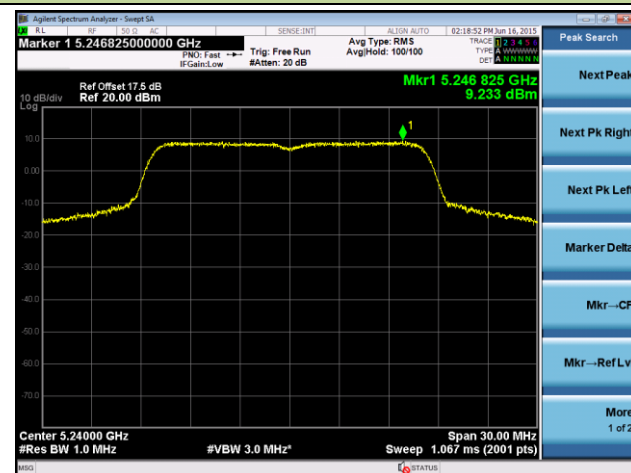

802.11a Power Spectral Density - Ant 0

Channel 36 (5180MHz)

Channel 44 (5220MHz)

Channel 48 (5240MHz)

Channel 149 (5745MHz)

Channel 157 (5785MHz)

Channel 165 (5825MHz)

802.11a Power Spectral Density - Ant 1