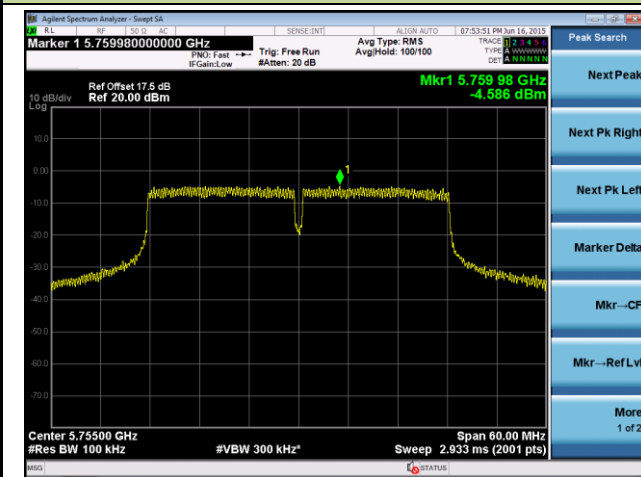

Channel 159 (5795MHz)

802.11n-HT40 Power Spectral Density - Ant 1

Channel 38 (5190MHz)

Channel 46 (5230MHz)

Channel 151 (5755 MHz)

Channel 159 (5795 MHz)

802.11ac-VHT20 Power Spectral Density - Ant 0
Channel 36 (5180MHz)