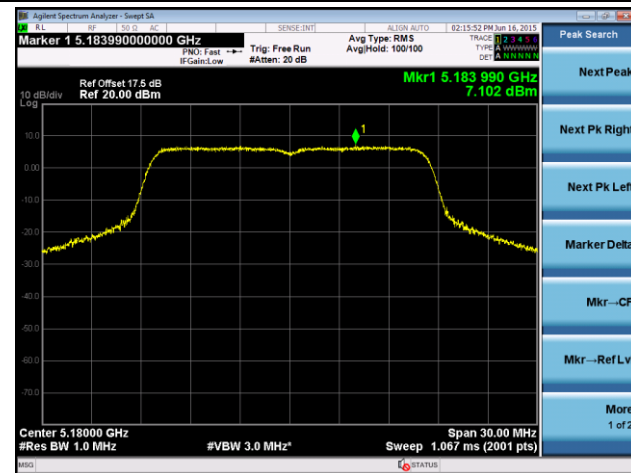

802.11a Power Spectral Density - Ant 0

Channel 36 (5180MHz)

Channel 44 (5220MHz)

Channel 48 (5240MHz)

Channel 149 (5745MHz)

Channel 157 (5785MHz)

Channel 165 (5825MHz)

802.11a Power Spectral Density - Ant 1