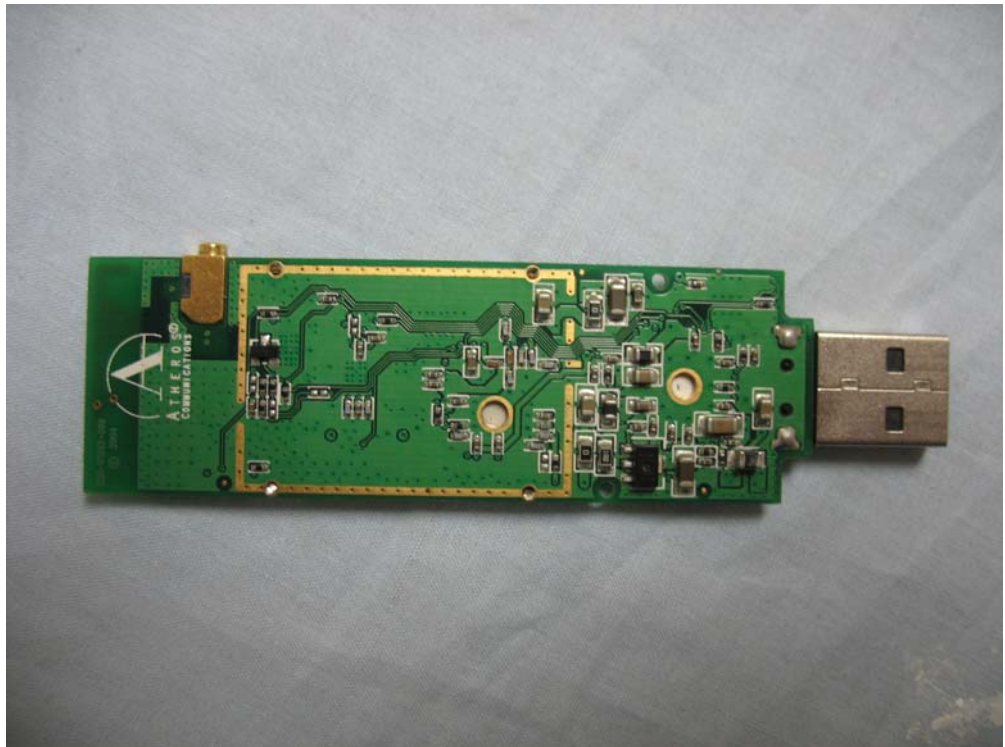

Wireless-AG (108MBPS) Network USB Adapter

(M/N: IWAVEPORT WLU108AG-MC)

➤ EUT Photograph – internal Photographs

(1) EUT Photo

(2) EUT Photo

(3) EUT Photo