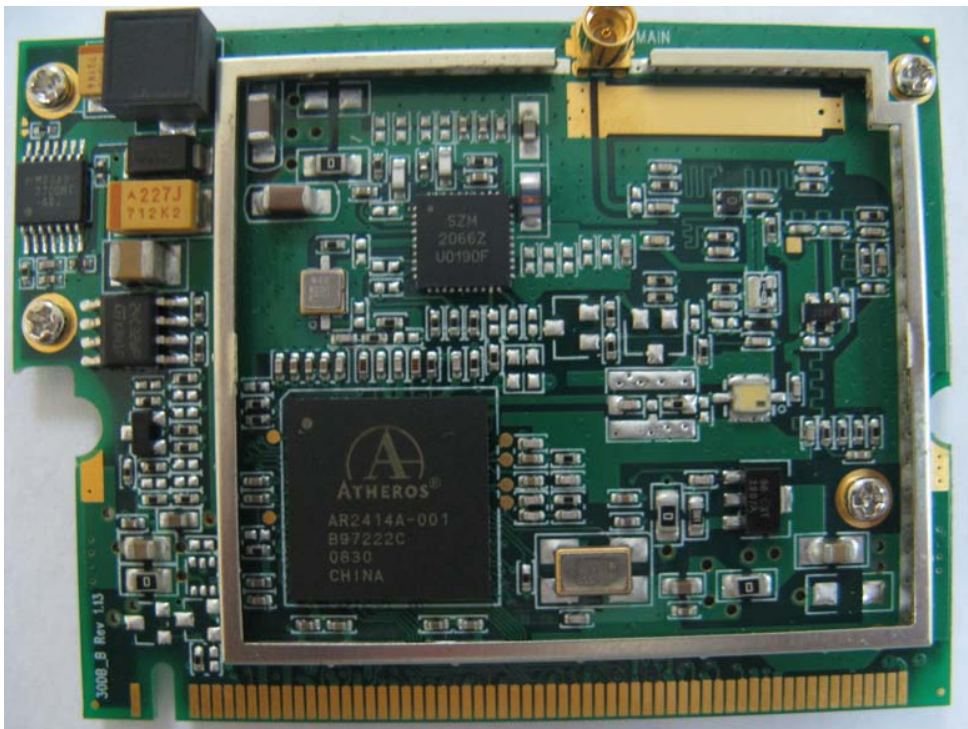

WIRELESS-G 28DBM NETWORK MINI PCI ADAPTER WITH ESD
(M/N: IWAVEPORT WLM54GP28ESD)

EUT Photograph-Internal Photographs

(1) EUT Photo

(2) EUT Photo