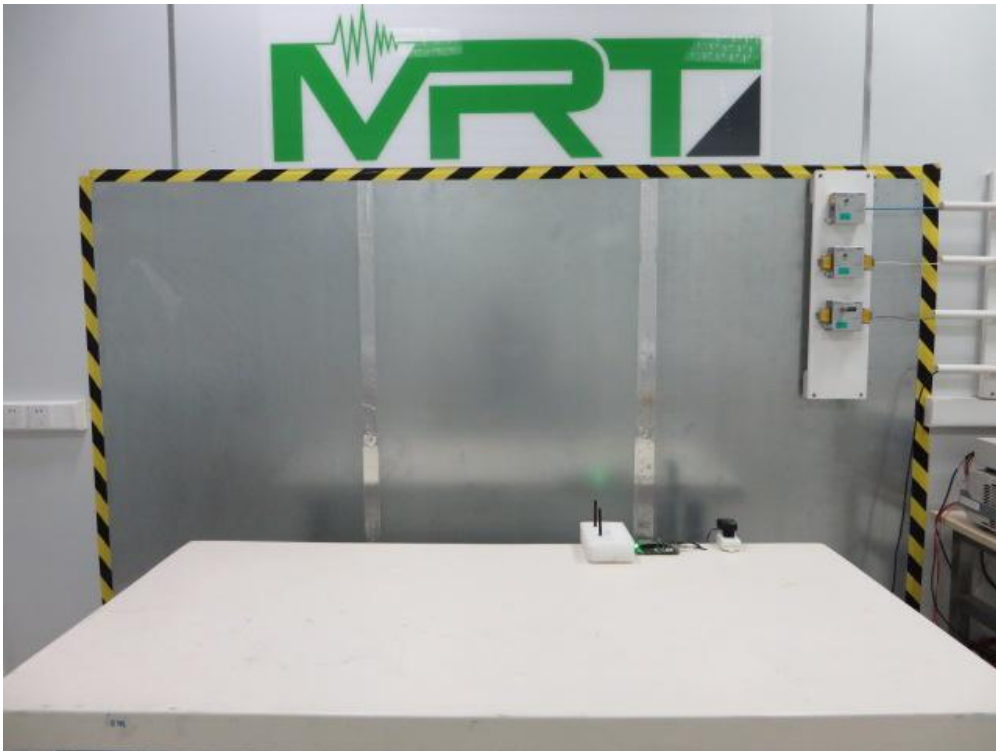

FCC Part15C Test Setup Photo

Description: Front view of Conducted Emission Test Setup

Description: Back view of Conducted Emission Test Setup

Description: Radiated Emission Test Setup for 9kHz ~ 30MHz

Description: Radiated Emission Test Setup for 30MHz ~ 1GHz

Description: Radiated Emission Test Setup for 1GHz ~ 18GHz

Description: Radiated Emission Test Setup for 18GHz ~ 40GHz