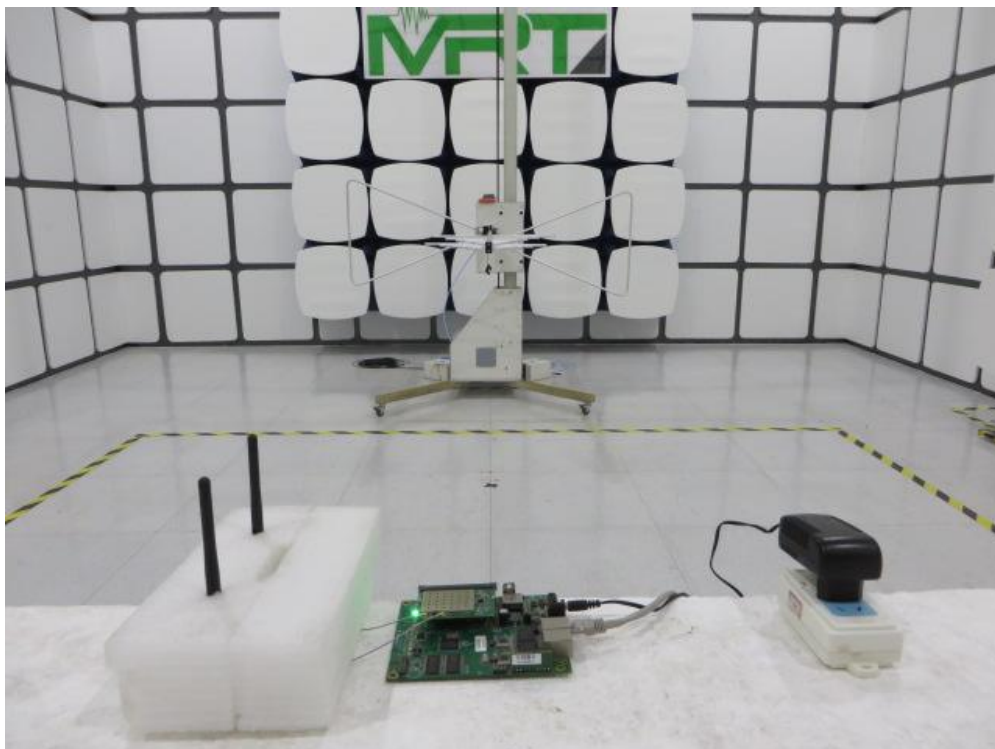

FCC Part15C Test Setup Photo

Description: Front view of Conducted Emission Test Setup

Description: Back view of Conducted Emission Test Setup

Description: Radiated Emission Test Setup for 9kHz ~ 30MHz

Description: Radiated Emission Test Setup for 30MHz ~ 1GHz

Description: Radiated Emission Test Setup for 1GHz ~ 18GHz

Description: Radiated Emission Test Setup for 18GHz ~ 40GHz