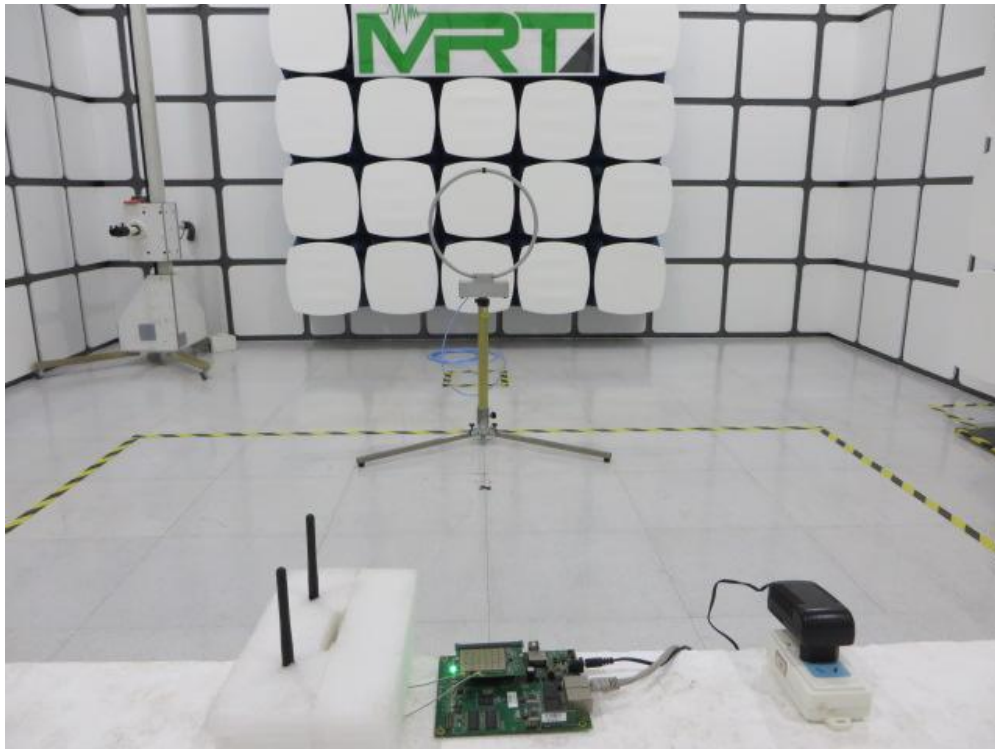

FCC Part15C Test Setup Photo

Description: Front view of Conducted Emission Test Setup

Description: Back view of Conducted Emission Test Setup

Description: Radiated Emission Test Setup for 9kHz ~ 30MHz

Description: Radiated Emission Test Setup for 30MHz ~ 1GHz

Description: Radiated Emission Test Setup for 1GHz ~ 18GHz

Description: Radiated Emission Test Setup for 18GHz ~ 40GHz