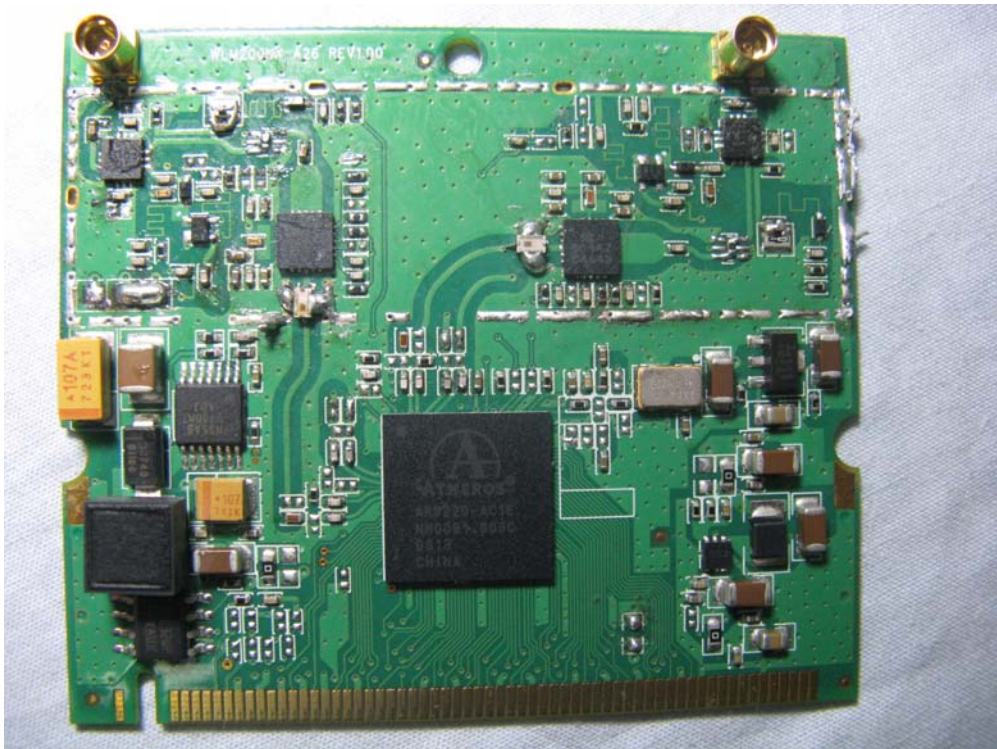

# WIRELESS-A/N 26DBM NETWORK MINI PCI ADAPTER (M/N: IWAVEPORT WLM200N5-26)

## EUT Photograph-Internal Photographs

(1) EUT Photo

(2) EUT Photo

(3) EUT Photo