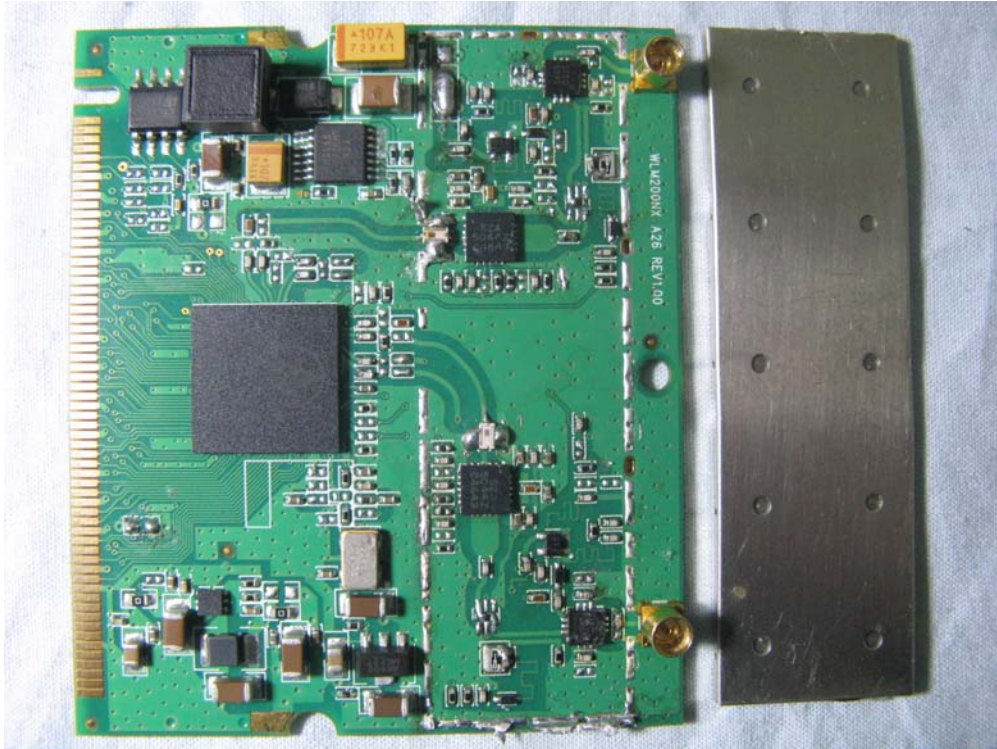

# WIRELESS-A/N 26DBM NETWORK MINI PCI ADAPTER (M/N: IWAVEPORT WLM200N5-26)

## EUT Photograph-Internal Photographs

(1) EUT Photo

(2) EUT Photo

(3) EUT Photo