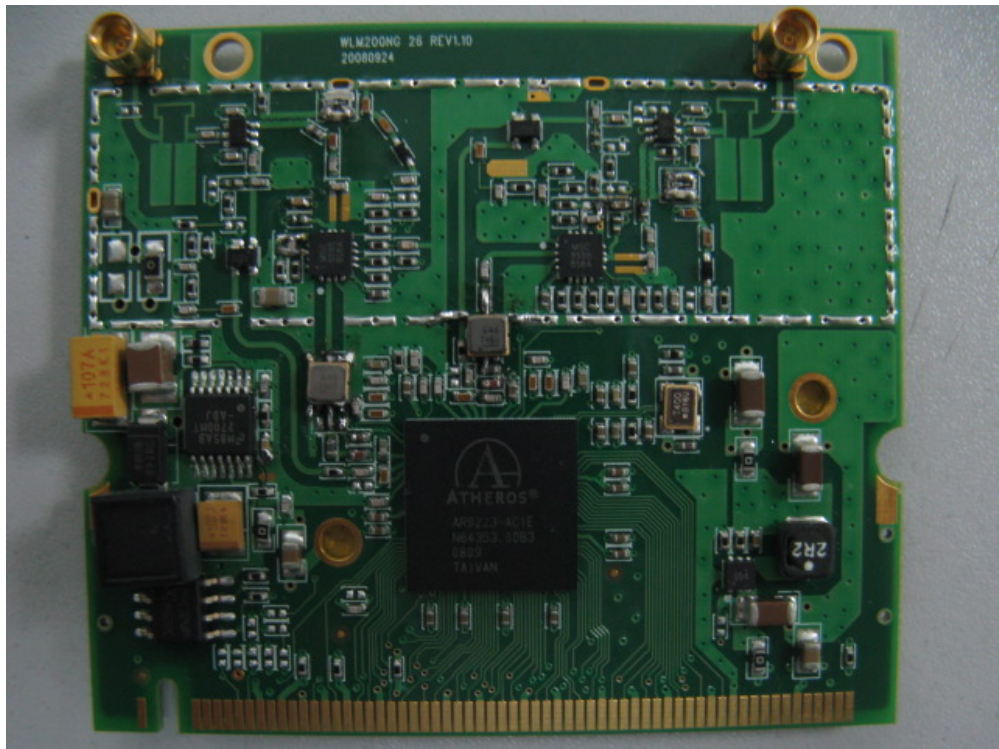

WIRELESS-B/G/N 26DBM NETWORK MINI PCI ADAPTER (M/N: IWAVEPORT WLM200N2-26)

EUT Photograph-Internal Photographs

➤ EUT Photograph

(1) EUT Photo

(2) EUT Photo