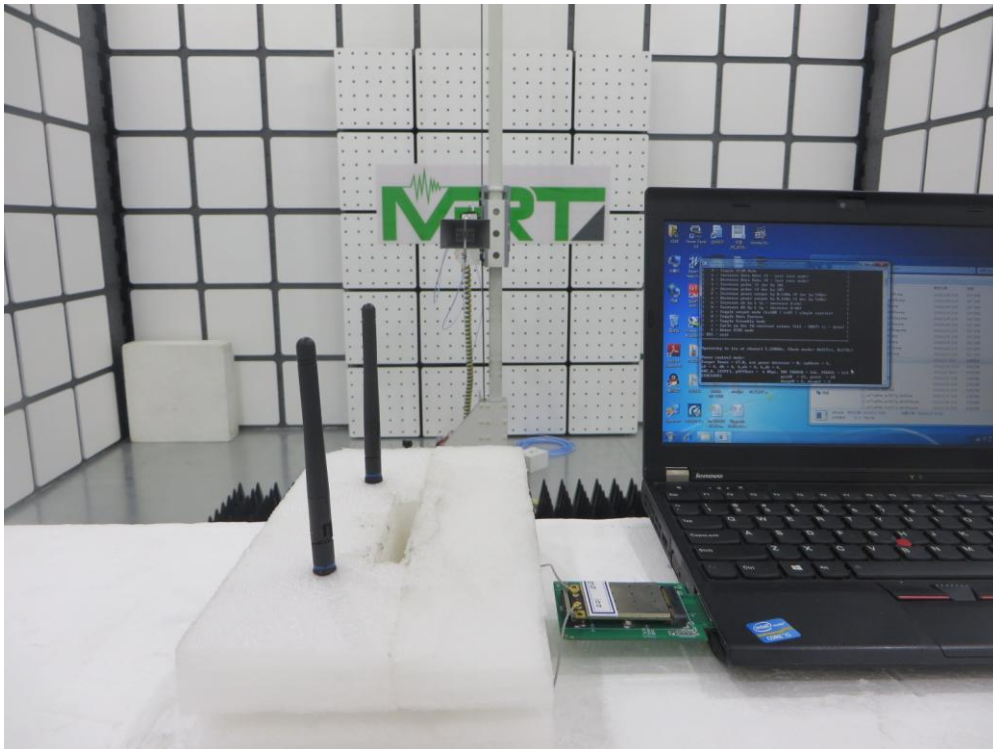

FCC Part15E Test Setup Photo

Description: Front view of Conducted Emission Test Setup

Description: Back view of Conducted Emission Test Setup

Description: Radiated Emission Test Setup for 9kHz ~ 30MHz

Description: Radiated Emission Test Setup for 30MHz ~ 1GHz

Description: Radiated Emission Test Setup for 1GHz ~ 18GHz

Description: Radiated Emission Test Setup for 18GHz ~ 40GHz