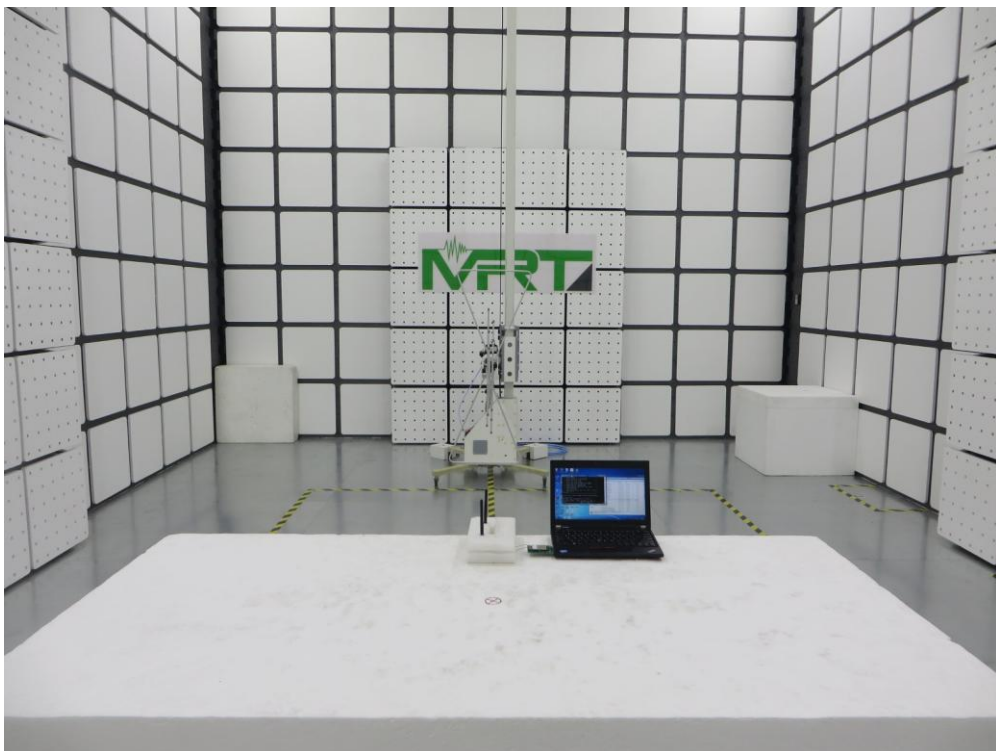

FCC Part15E Test Setup Photo

Description: Front view of Conducted Emission Test Setup

Description: Back view of Conducted Emission Test Setup

Description: Radiated Emission Test Setup for 9kHz ~ 30MHz

Description: Radiated Emission Test Setup for 30MHz ~ 1GHz

Description: Radiated Emission Test Setup for 1GHz ~ 18GHz

Description: Radiated Emission Test Setup for 18GHz ~ 40GHz