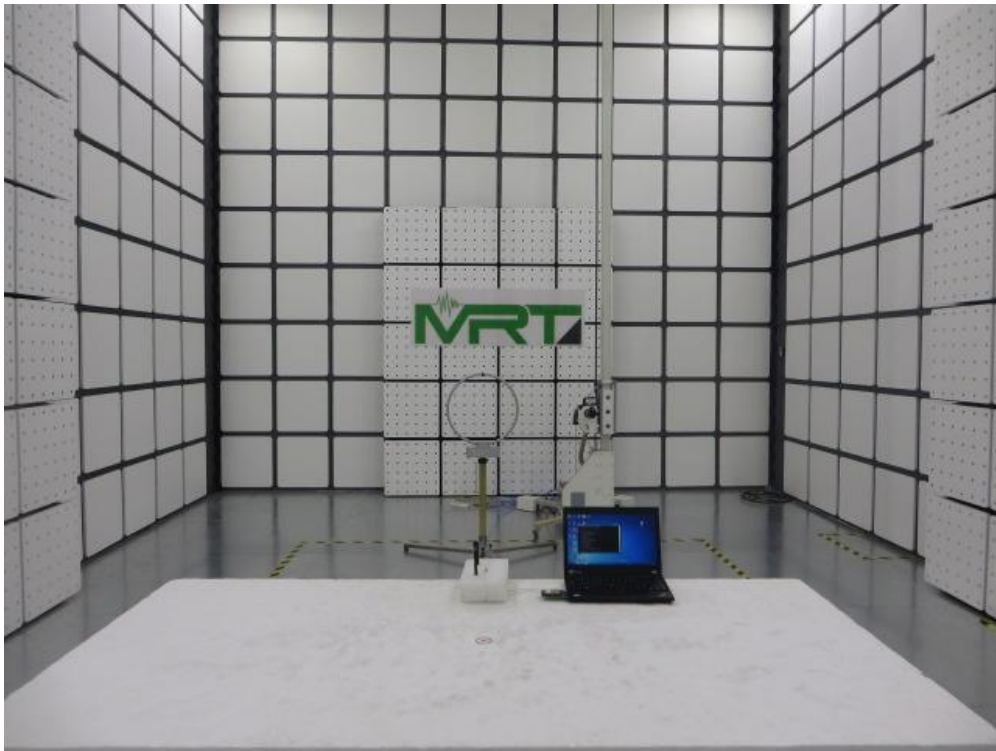

FCC Part15E Test Setup Photo

Description: Front view of Conducted Emission Test Setup

Description: Back view of Conducted Emission Test Setup

Description: Radiated Emission Test Setup for 9kHz ~ 30MHz

Description: Radiated Emission Test Setup for 30MHz ~ 1GHz

Description: Radiated Emission Test Setup for 1GHz ~ 18GHz

Description: Radiated Emission Test Setup for 18GHz ~ 40GHz