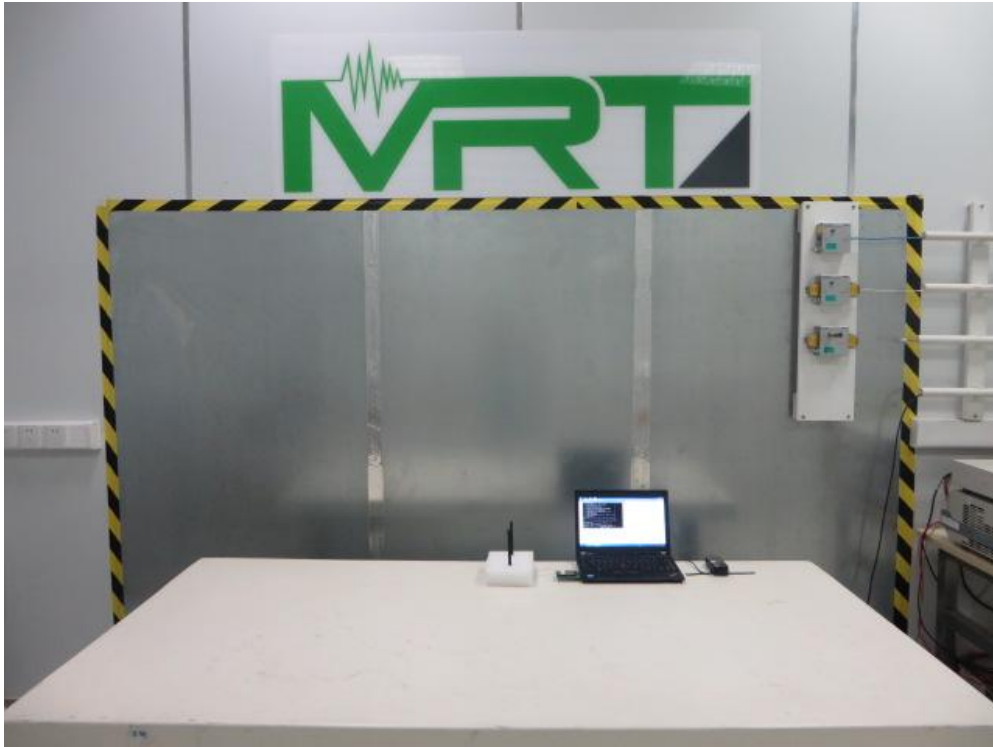

FCC Part15E Test Setup Photo

Description: Front view of Conducted Emission Test Setup

Description: Back view of Conducted Emission Test Setup

Description: Radiated Emission Test Setup for 9kHz ~ 30MHz

Description: Radiated Emission Test Setup for 30MHz ~ 1GHz

Description: Radiated Emission Test Setup for 1GHz ~ 18GHz

Description: Radiated Emission Test Setup for 18GHz ~ 40GHz