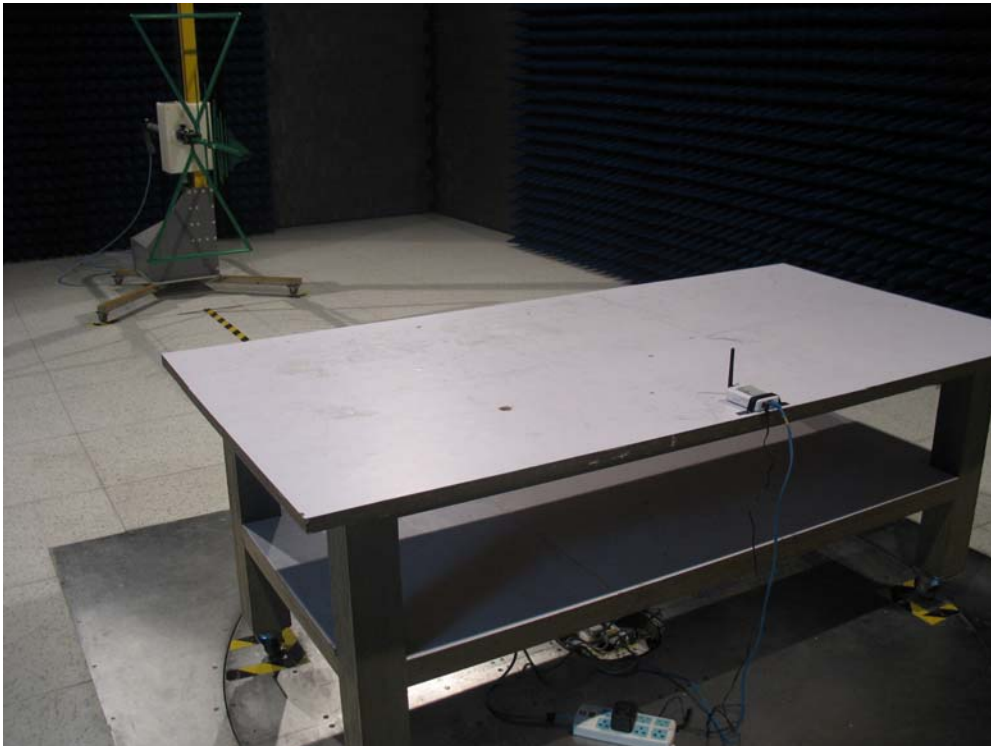

WIRELESS-G NETWORK ACCESS POINT

(M/N: NETPASSAGE WPE53G)

➤ **Test Setup Photographs for Conducted Emission of FCC 15B**

Test Mode: Mode 1: Transmit by 802.11b

Description: Front View of Conducted Emission Test Setup

Description: Back View of Conducted Emission Test Setup

➤ **Test Setup Photographs for Radiated Emission of FCC 15B**

Test Mode : Mode 1: Transmit by 802.11b

Description : Front View of Radiated Emission Test Setup for Under 1GHz

Test Mode : Mode 1: Transmit by 802.11b

Description : Back View of Radiated Emission Test Setup for Under 1GHz

Test Mode : Mode 1: Transmit by 802.11b

Description : Front View of Radiated Emission Test Setup for Above 1GHz