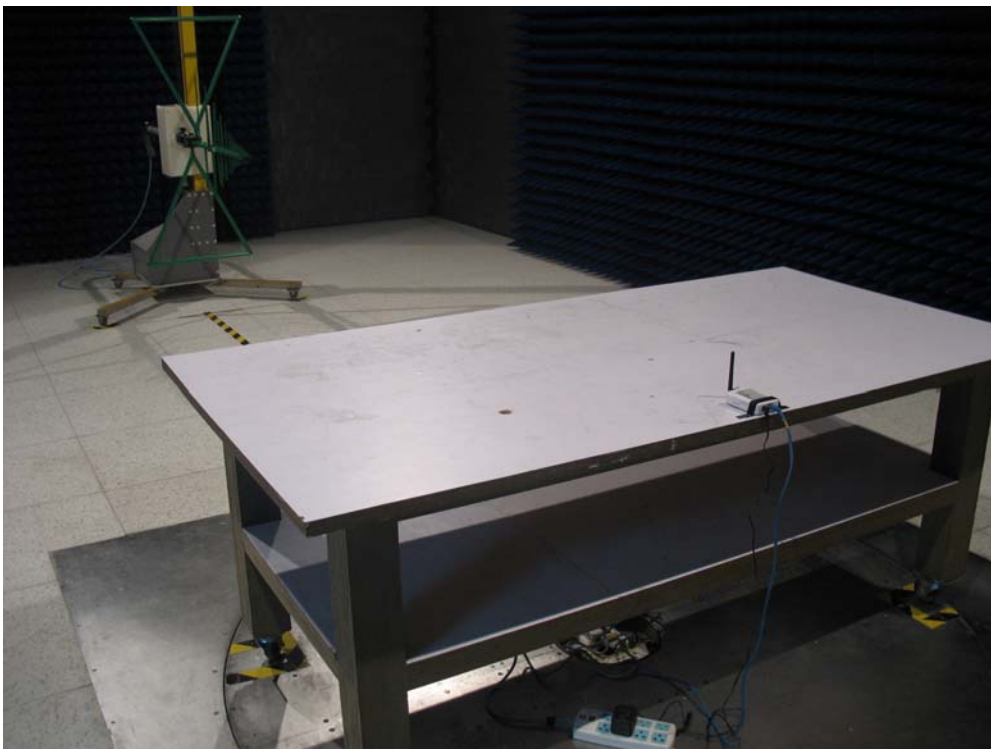

Test Mode : Mode 2: Transmit by 802.11g

Description : Back View of Radiated Emission Test Setup for Under 1GHz