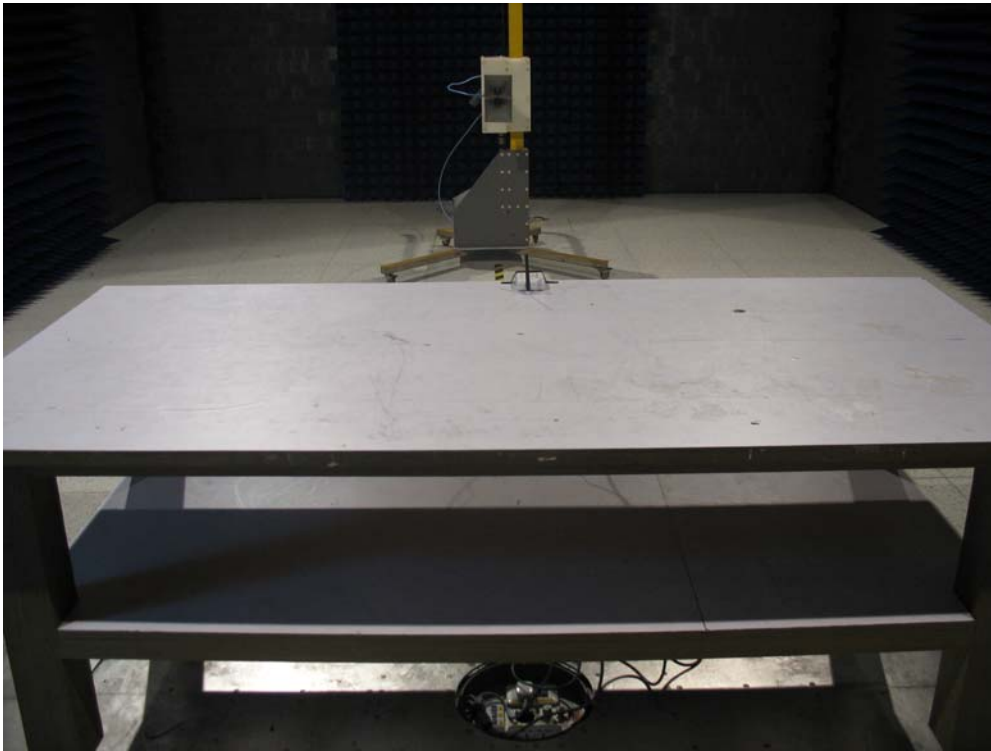

WIRELESS-G NETWORK ACCESS POINT

(M/N: NETPASSAGE WPE53G)

➤ **Test Setup Photographs for Conducted Emission of FCC 15B**

Test Mode: Mode 1: Transmit by 802.11b

Description: Front View of Conducted Emission Test Setup

Description: Back View of Conducted Emission Test Setup

➤ **Test Setup Photographs for Radiated Emission of FCC 15B**

Test Mode : Mode 1: Transmit by 802.11b

Description : Front View of Radiated Emission Test Setup for Under 1GHz

Test Mode : Mode 1: Transmit by 802.11b

Description : Back View of Radiated Emission Test Setup for Under 1GHz

Test Mode : Mode 1: Transmit by 802.11b

Description : Front View of Radiated Emission Test Setup for Above 1GHz