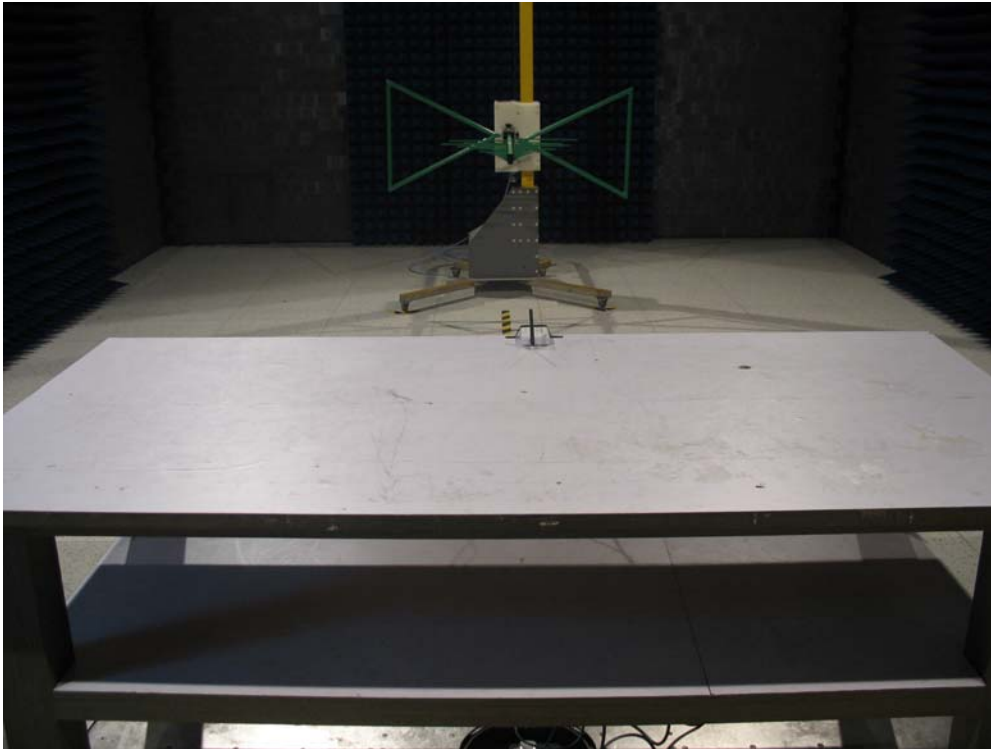

WIRELESS-G NETWORK ACCESS POINT

(M/N: NETPASSAGE WPE53G)

➤ **Test Setup Photographs for Conducted Emission of FCC 15B**

Test Mode: Mode 1: Transmit by 802.11b

Description: Front View of Conducted Emission Test Setup

Test Mode: Mode 1: Transmit by 802.11b

Description: Back View of Conducted Emission Test Setup

Test Mode: Mode 2: Transmit by 802.11g

Description: Front View of Conducted Emission Test Setup

Test Mode: Mode 2: Transmit by 802.11g

Description: Back View of Conducted Emission Test Setup

➤ **Test Setup Photographs for Radiated Emission of FCC 15B**

Test Mode : Mode 1: Transmit by 802.11b

Description : Front View of Radiated Emission Test Setup for Under 1GHz