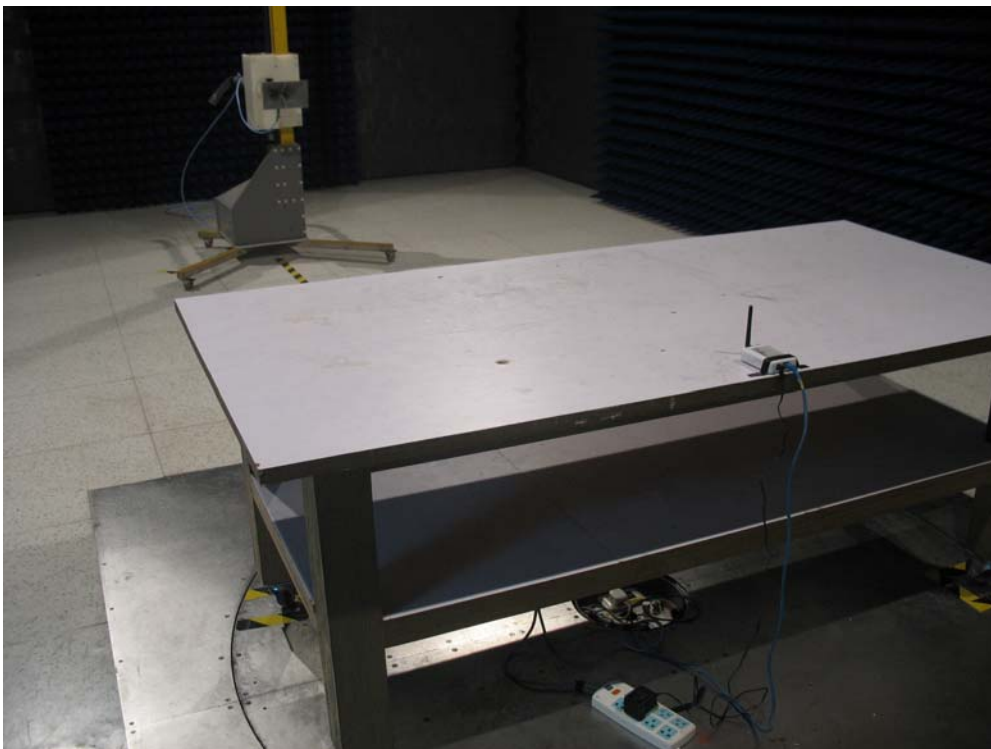

Test Mode : Mode 1: Transmit by 802.11b

Description : Back View of Radiated Emission Test Setup for Above 1GHz