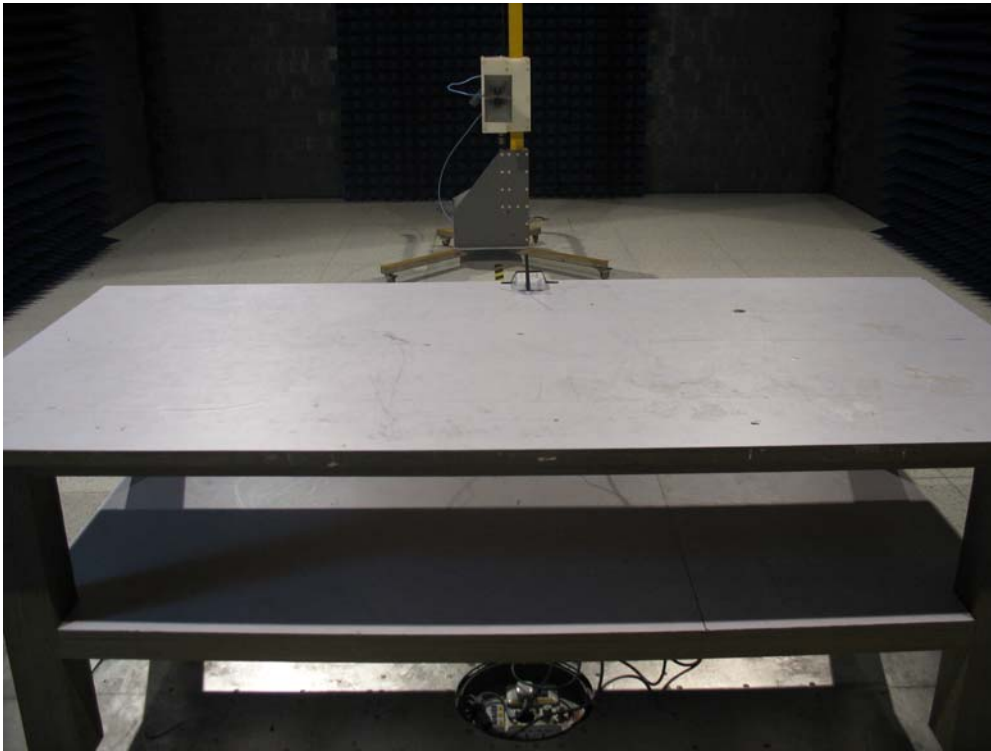

Test Mode : Mode 2: Transmit by 802.11g

Description : Front View of Radiated Emission Test Setup for Above 1GHz