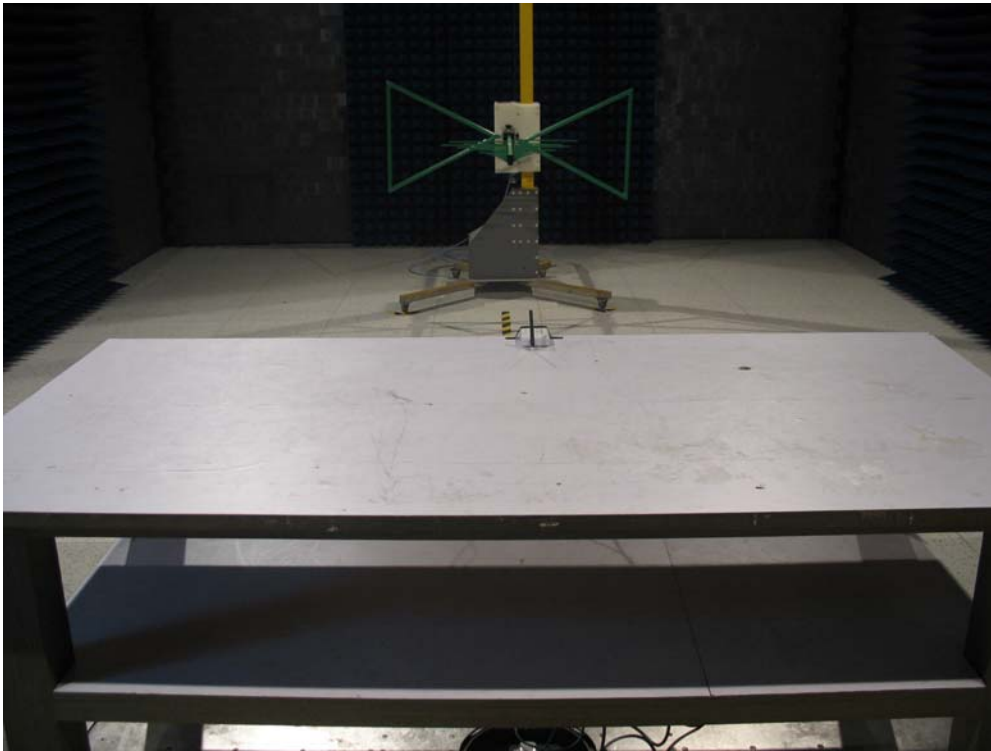

WIRELESS-G NETWORK ACCESS POINT

(M/N: NETPASSAGE WPE53G)

➤ **Test Setup Photographs for Conducted Emission of FCC 15B**

Test Mode: Mode 1: Transmit by 802.11b

Description: Front View of Conducted Emission Test Setup

Description: Back View of Conducted Emission Test Setup

➤ **Test Setup Photographs for Radiated Emission of FCC 15B**

Test Mode : Mode 1: Transmit by 802.11b

Description : Front View of Radiated Emission Test Setup for Under 1GHz

Test Mode : Mode 1: Transmit by 802.11b

Description : Back View of Radiated Emission Test Setup for Under 1GHz

Test Mode : Mode 1: Transmit by 802.11b

Description : Front View of Radiated Emission Test Setup for Above 1GHz

Test Mode : Mode 1: Transmit by 802.11b

Description : Back View of Radiated Emission Test Setup for Above 1GHz

Test Mode : Mode 2: Transmit by 802.11g

Description : Front View of Radiated Emission Test Setup for Under 1GHz