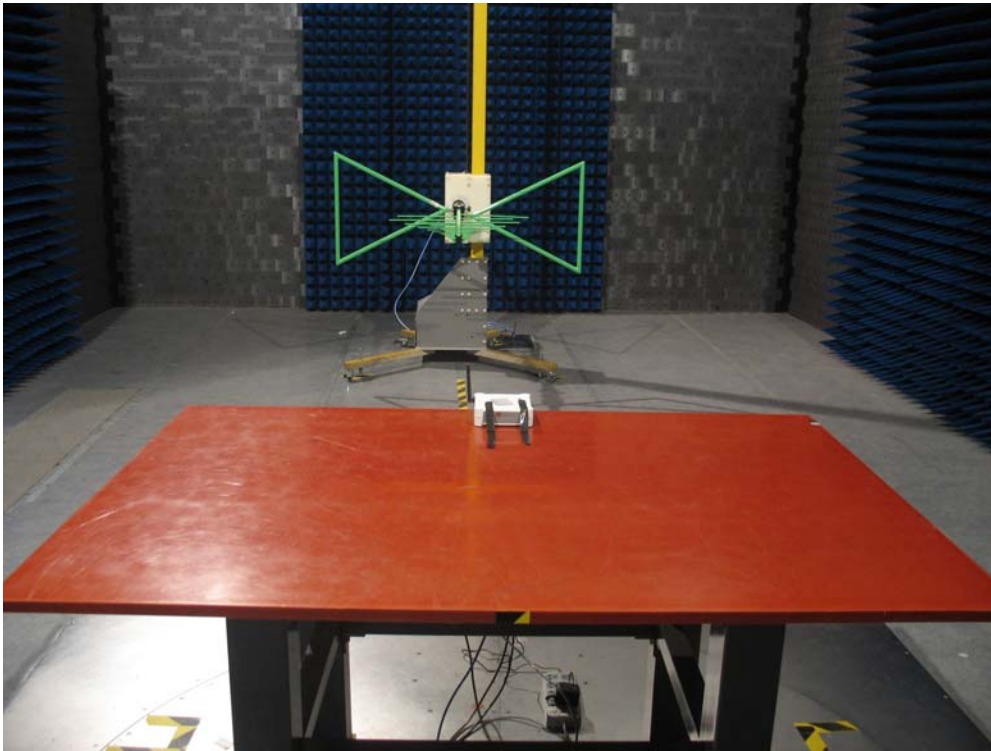

## Test Setup Photographs for Radiated Emission of FCC 15B

Test Mode : Mode 1: Transmit by 802.11b

Description : Front View of Radiated Emission Test Setup for Under 1GHz

Test Mode : Mode 1: Transmit by 802.11b

Description : Back View of Radiated Emission Test Setup for Under 1GHz

Test Mode : Mode 1: Transmit by 802.11b

Description : Front View of Radiated Emission Test Setup for Above 1GHz

Test Mode : Mode 1: Transmit by 802.11b

Description : Back View of Radiated Emission Test Setup for Above 1GHz

Test Mode : Mode 2: Transmit by 802.11g

Description : Front View of Radiated Emission Test Setup for Under 1GHz

Test Mode : Mode 2: Transmit by 802.11g

Description : Back View of Radiated Emission Test Setup for Above 1GHz