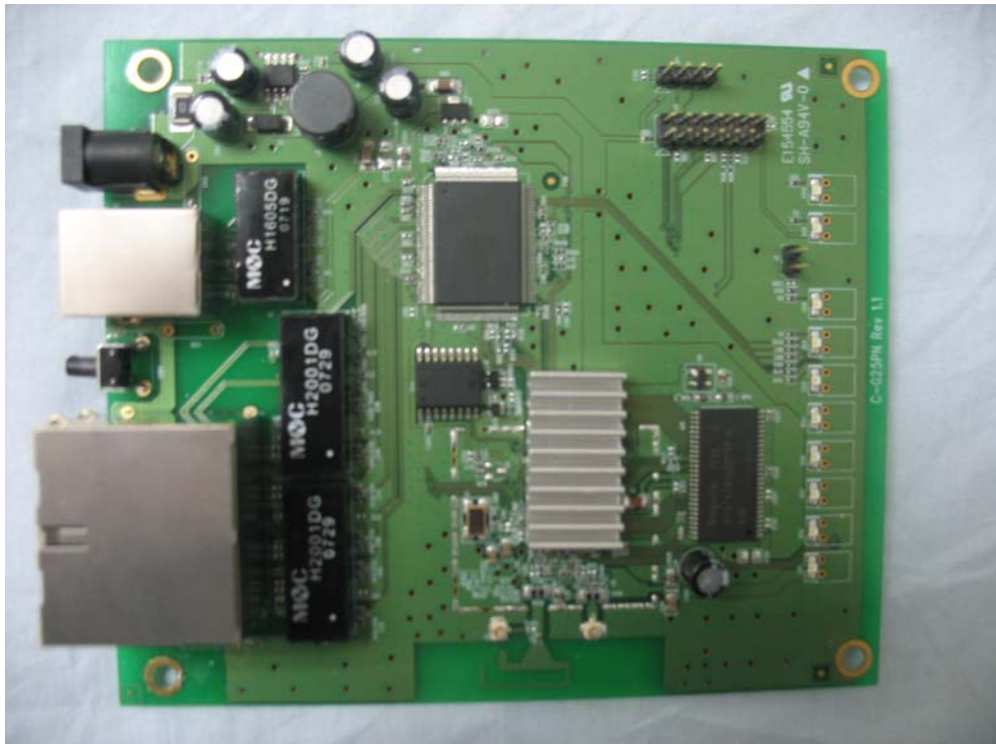

WIRELESS-G INTERNET ROUTER

(M/N: NETPASSAGE NP25G)

➤ **EUT Photograph – internal Photographs**

(1) EUT Photo

(2) EUT Photo

(3) EUT Photo

(4) EUT Photo

(5) EUT Photo