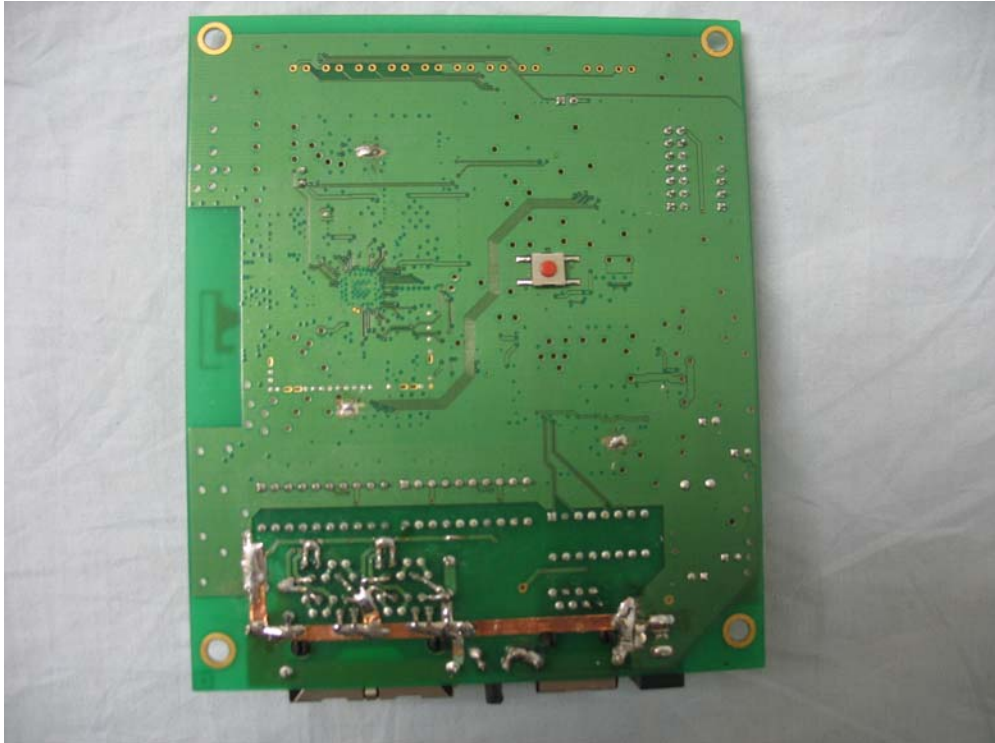

WIRELESS-G INTERNET ROUTER

(M/N: NETPASSAGE NP25G)

➤ **EUT Photograph – internal Photographs**

(1) EUT Photo

(2) EUT Photo

(3) EUT Photo

(4) EUT Photo

(5) EUT Photo