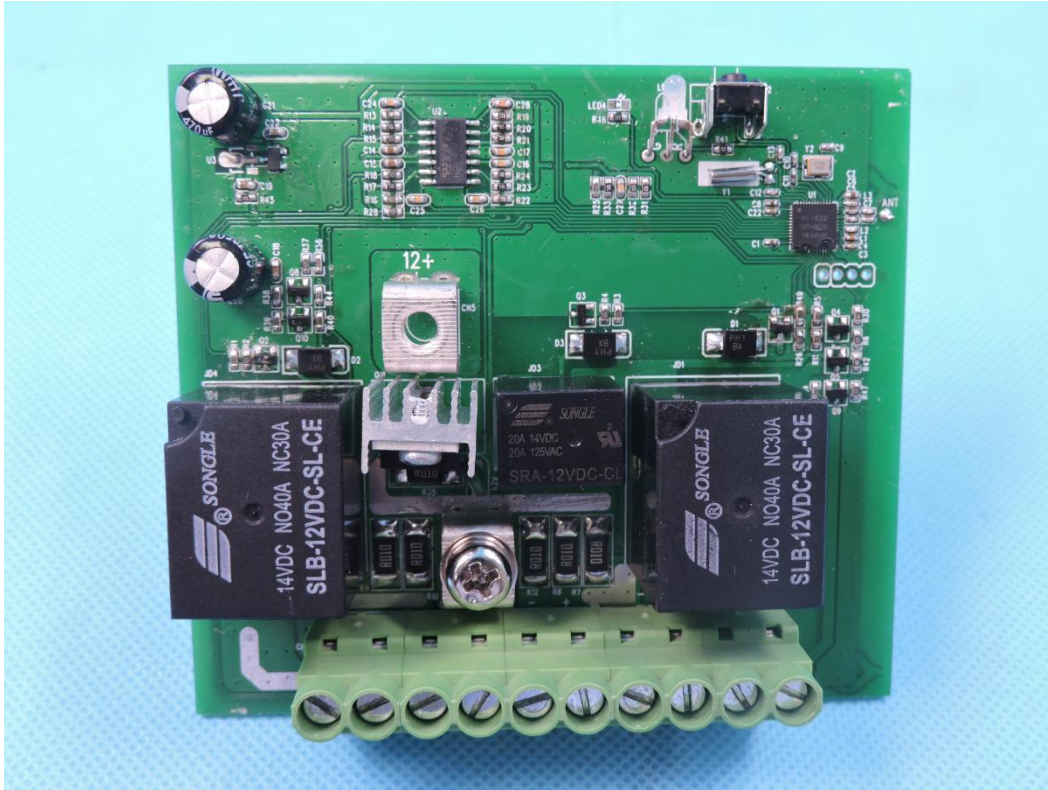

APPENDIX-PHOTOGRAPHS OF EUT CONSTRUCTIONAL DETAILS

FCC ID: TJJCW623HCO
IC: 6047A-CWL623HCO
Model Name:CWL623HCO
Photo 1

Photo 2

Photo 3

Photo 4

Photo 5