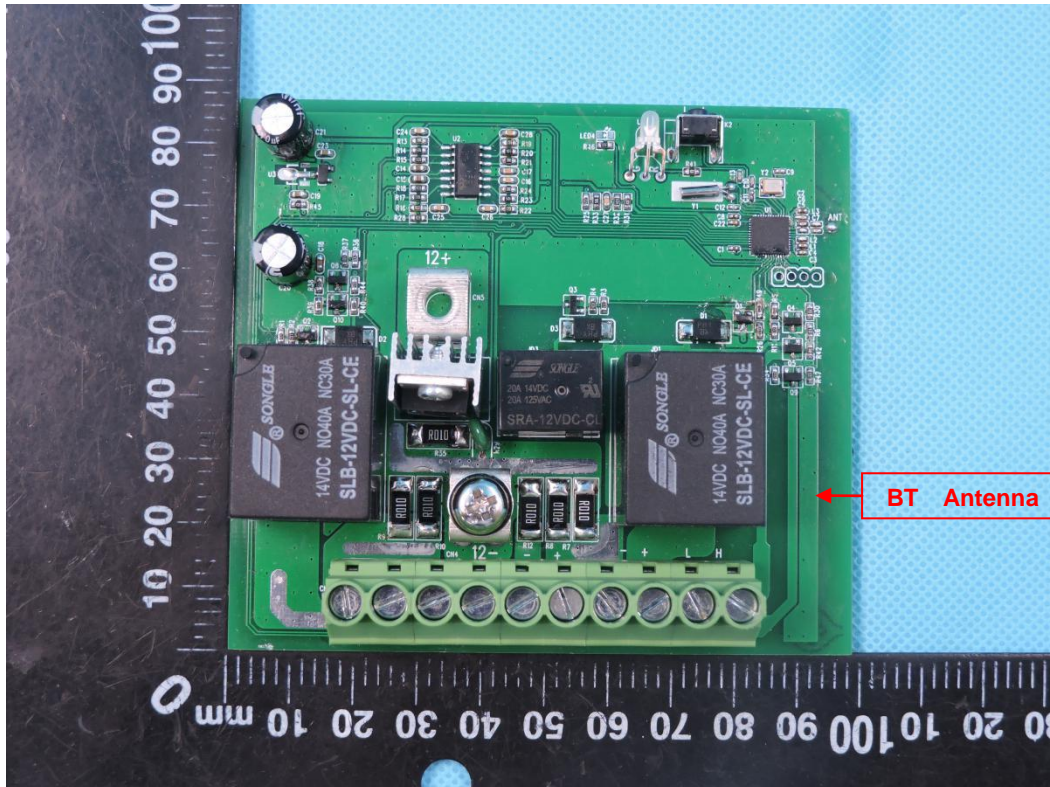

APPENDIX-PHOTOGRAPHS OF EUT CONSTRUCTIONAL DETAILS

FCC ID: TJJCW623HCO
IC: 6047A-CWL623HCO
Model Name:CWL623HCO
Photo 1

Photo 2

Photo 3

Photo 4

Photo 5