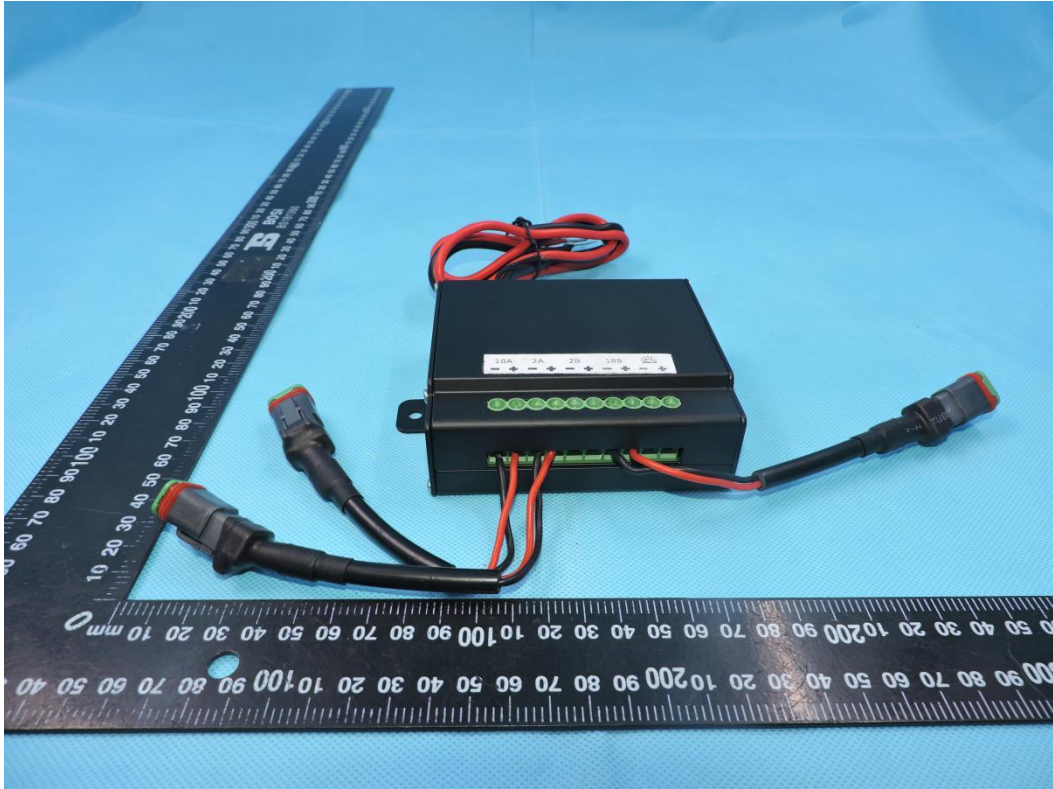

APPENDIX-PHOTOGRAPHS OF EUT CONSTRUCTIONAL DETAILS

FCC ID: TJJCWL623HCO
IC: 6047A-CWL623HCO
Model Name:CWL623HCO
Photo 1

Photo 2

Photo 3

Photo 4

Photo 5

Photo 6