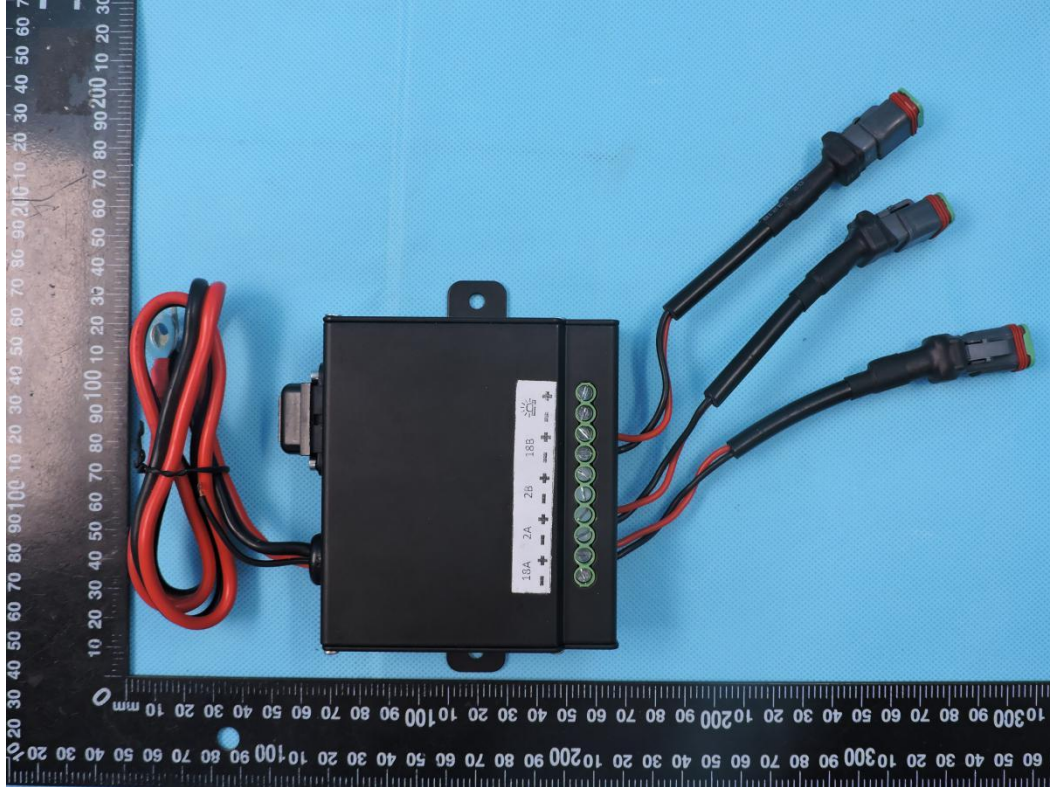

APPENDIX-PHOTOGRAPHS OF EUT CONSTRUCTIONAL DETAILS

FCC ID: TJJCWL623HCO
IC: 6047A-CWL623HCO
Model Name:CWL623HCO
Photo 1

Photo 2

Photo 3

Photo 4

Photo 5

Photo 6