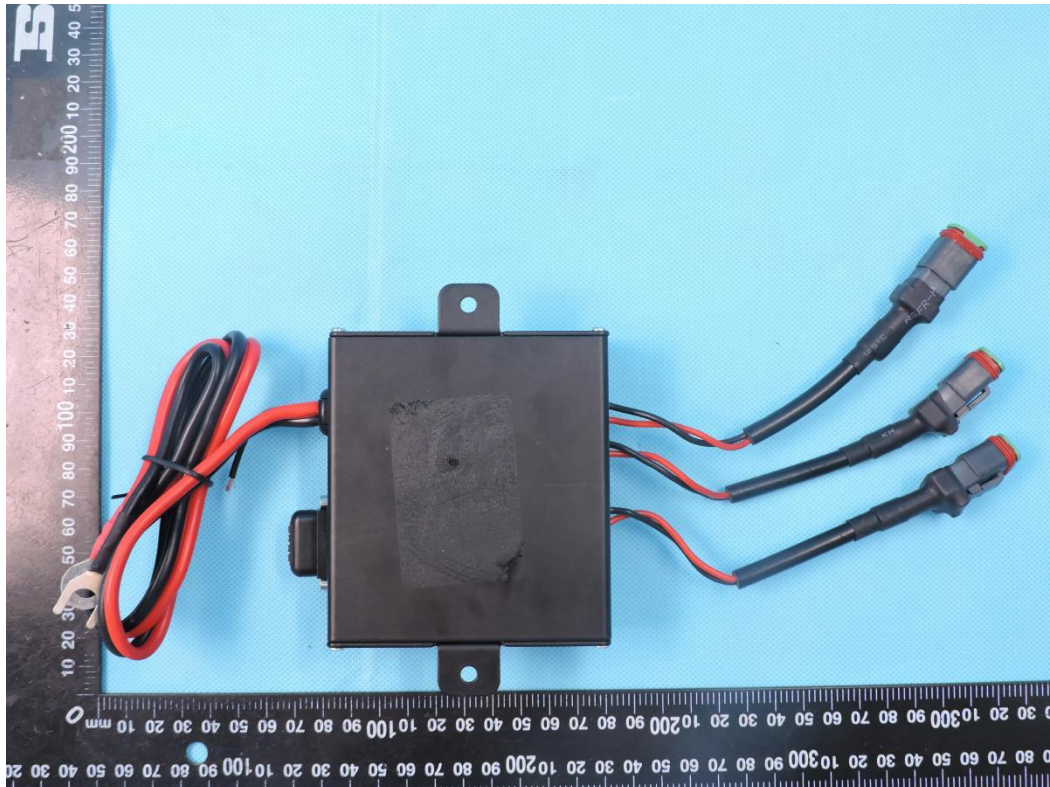

APPENDIX-PHOTOGRAPHS OF EUT CONSTRUCTIONAL DETAILS

FCC ID: TJJCWL623HCO
IC: 6047A-CWL623HCO
Model Name:CWL623HCO
Photo 1

Photo 2

Photo 3

Photo 4

Photo 5

Photo 6