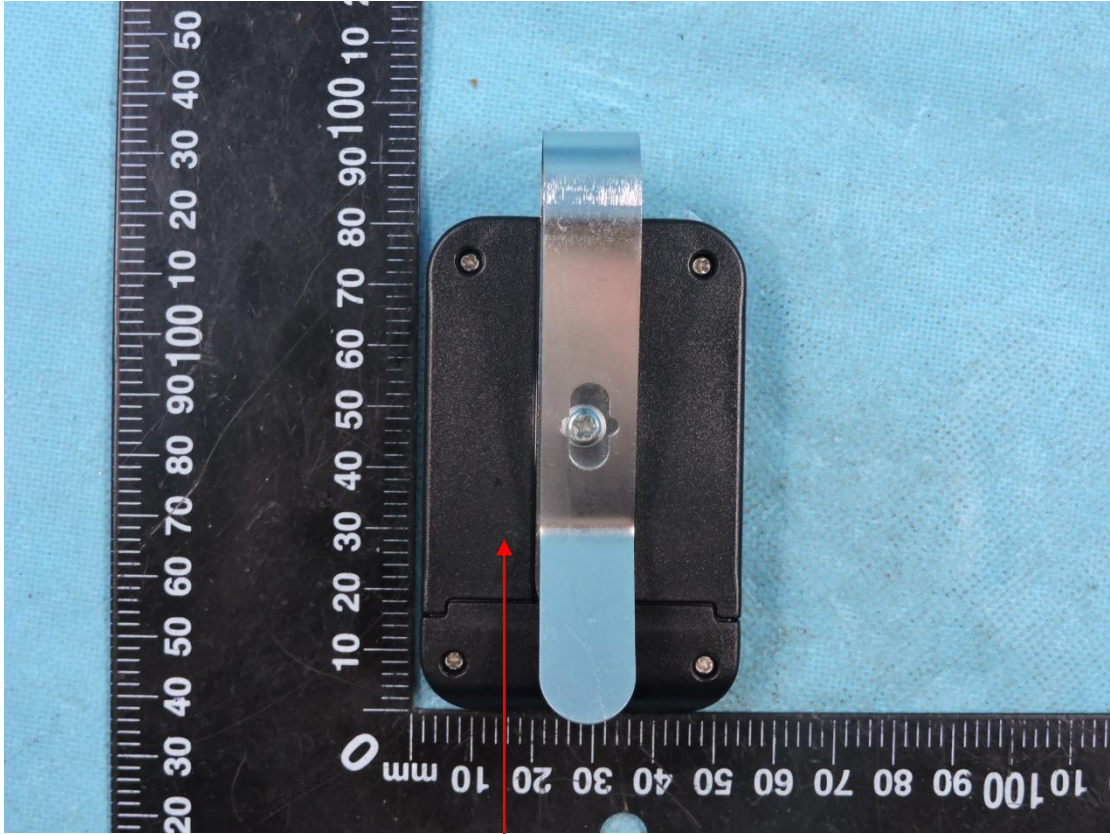

Label

W:10mm

PMN:4 Channel Remote Controlled system

Model name/ HVIN:CWL622HCO

FCC ID:TJJCWL622HCO

IC:6047A-CWL622HCO

W:30mm

Note:The label is silk-screen on the sample

Label

W:10mm

PMN:4 Channel Remote Controlled system

Model name/ HVIN: NV622

FCC ID:TJJCWL622HCO

IC:6047A-CWL622HCO

W:30mm

Note:The label is silk-screen on the sample