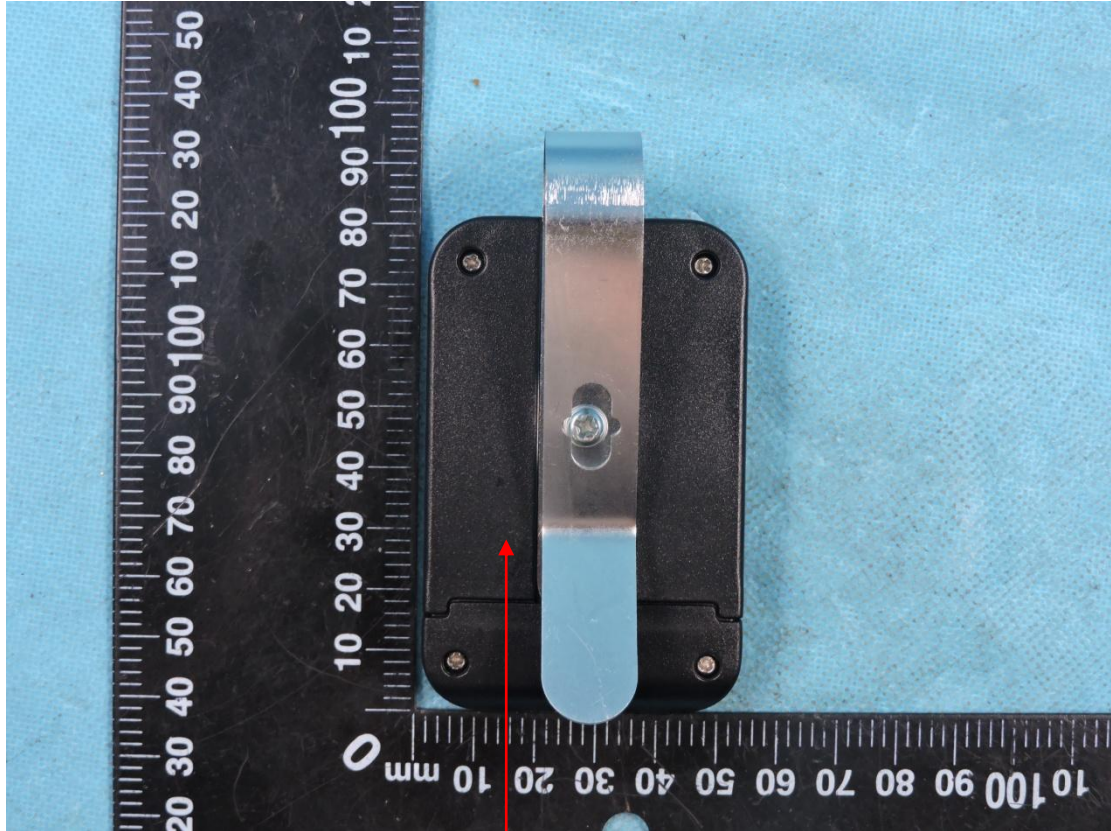

Label

W:10mm

PMN:4 Channel Remote Controlled system

Model name/ HVIN:CWL622HCO

FCC ID:TJJCWL622HCO

IC:6047A-CWL622HCO

W:30mm

Note:The label is silk-screen on the sample

Label

W:10mm

PMN:4 Channel Remote Controlled system

Model name/ HVIN: NV622

FCC ID:TJJCWL622HCO

IC:6047A-CWL622HCO

W:30mm

Note:The label is silk-screen on the sample