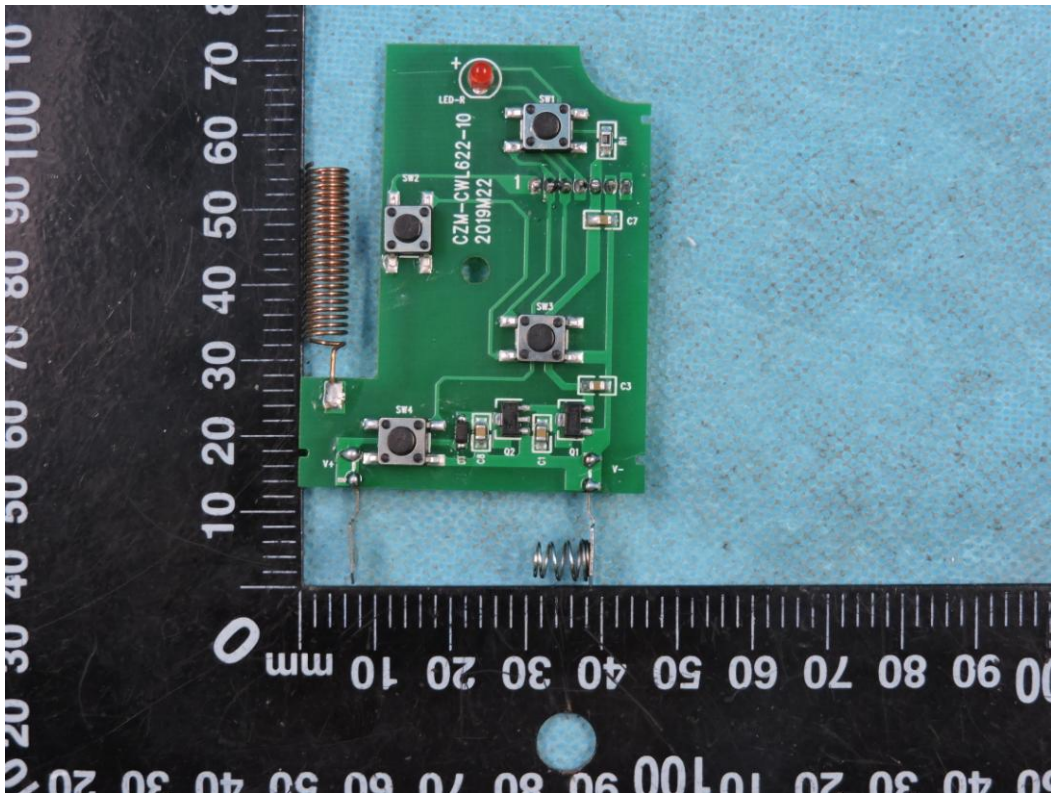

### APPENDIX-PHOTOGRAPHS OF EUT CONSTRUCTIONAL DETAILS

FCC ID:TJJCWL622HCO

Model Name:CWL622HCO

Photo 1

Photo 2

Photo 3

Photo 4

Photo 5