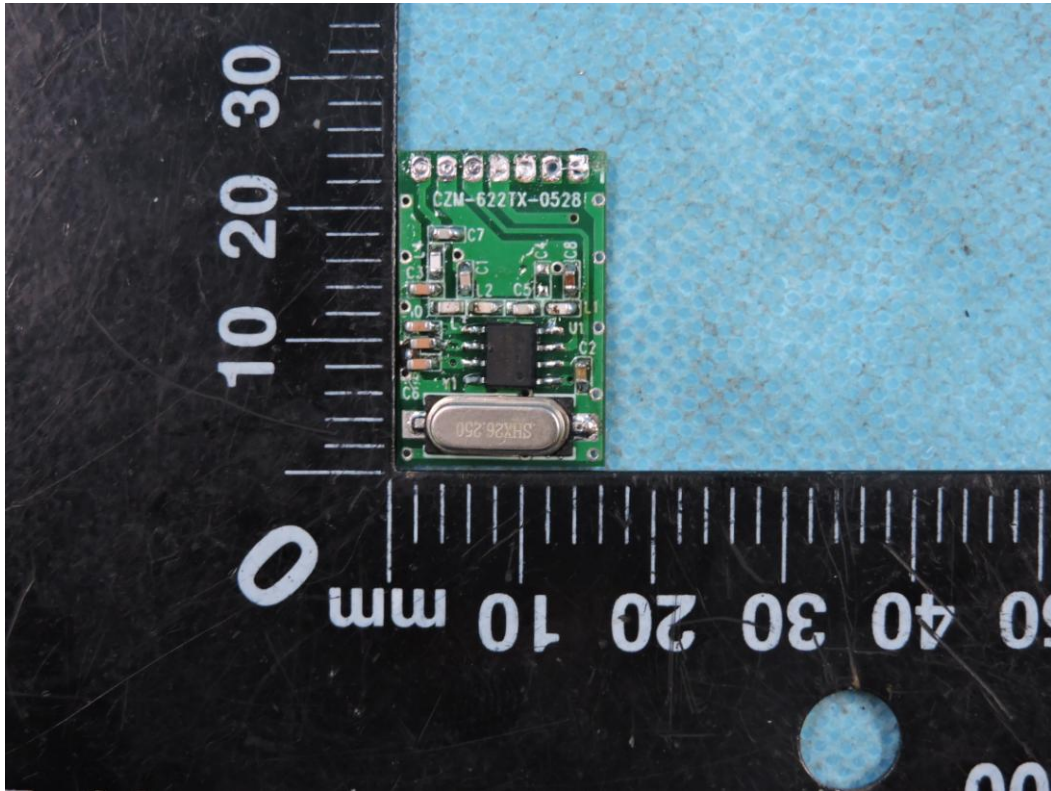

### APPENDIX-PHOTOGRAPHS OF EUT CONSTRUCTIONAL DETAILS

FCC ID:TJJCWL622HCO

Model Name:CWL622HCO

Photo 1

Photo 2

Photo 3

Photo 4

Photo 5