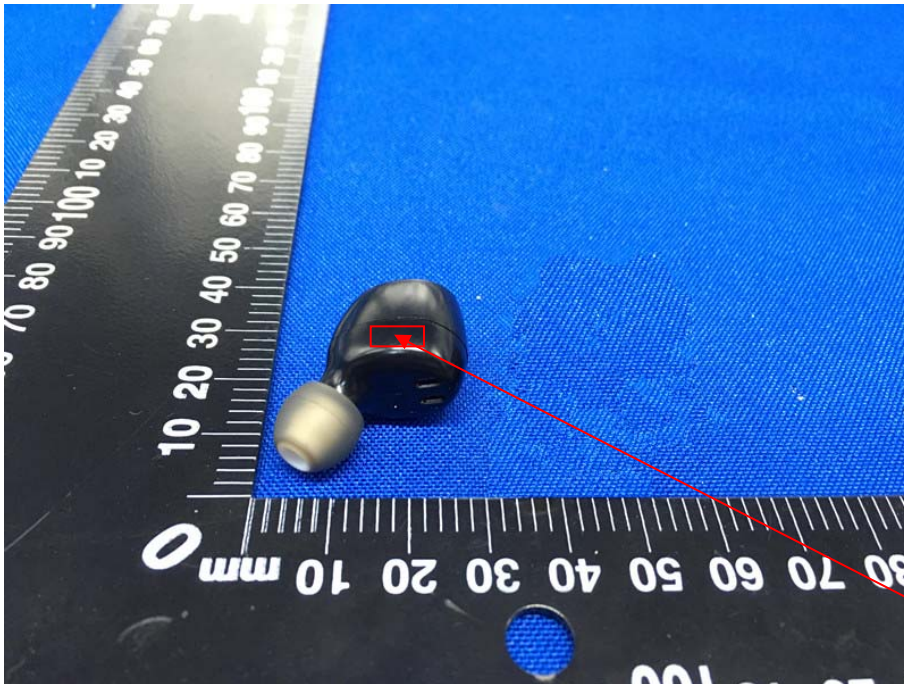

Label Artwork and Location

Product: Bluetooth Headset

Model: TWS-H3

Label: **FCC ID: TJ7TWS-H3**

Size: L*W=10*5mm

Label location