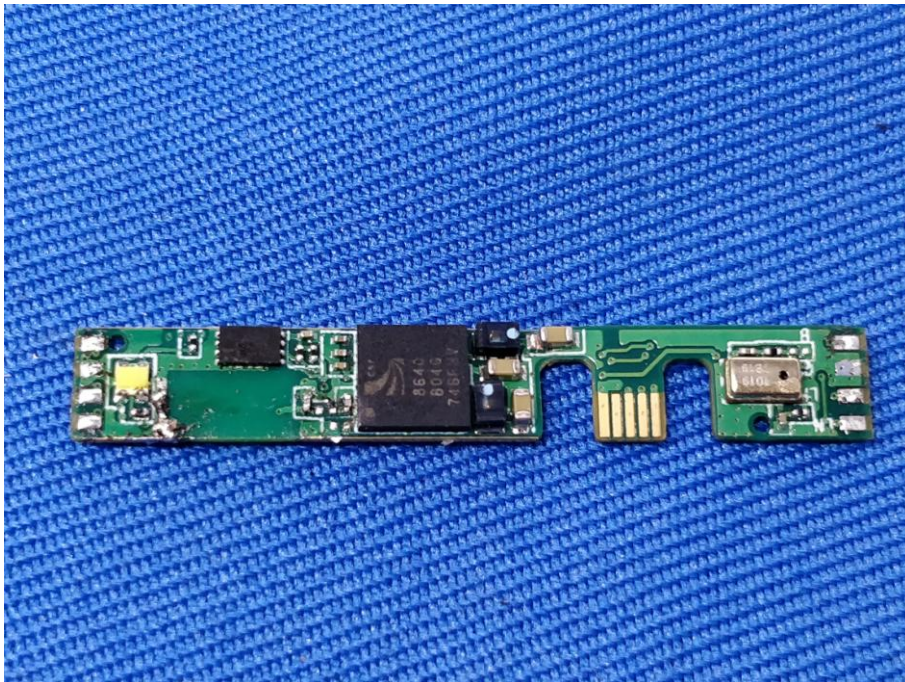

## Appendix B: Photographs of EUT

Product: Bluetooth Headphone

Model: M45A

Internal Photos

Antenna