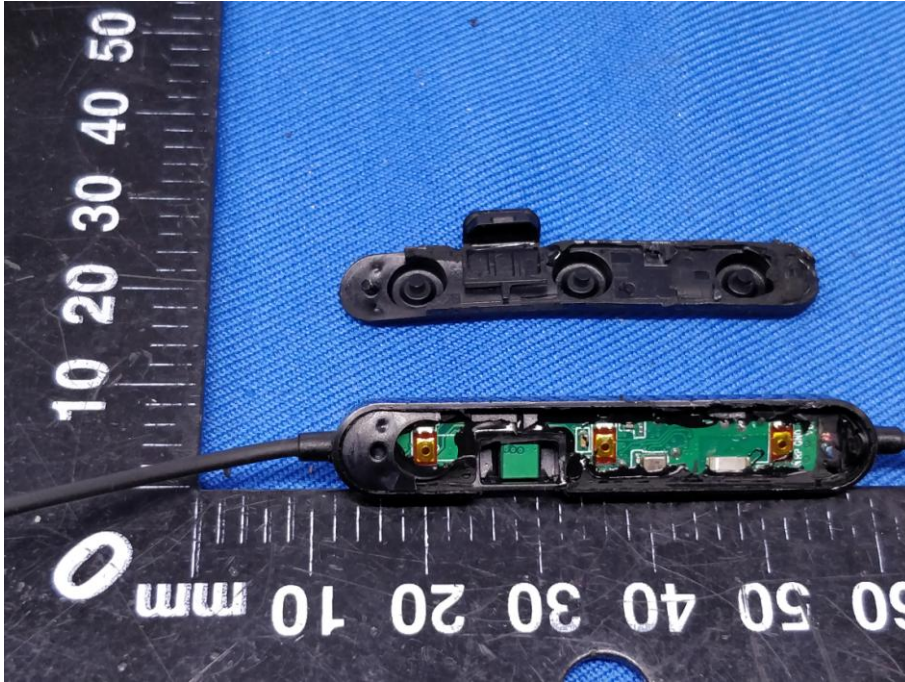

## Appendix B: Photographs of EUT

Product: Bluetooth Headphone

Model: M45A

Internal Photos

Antenna