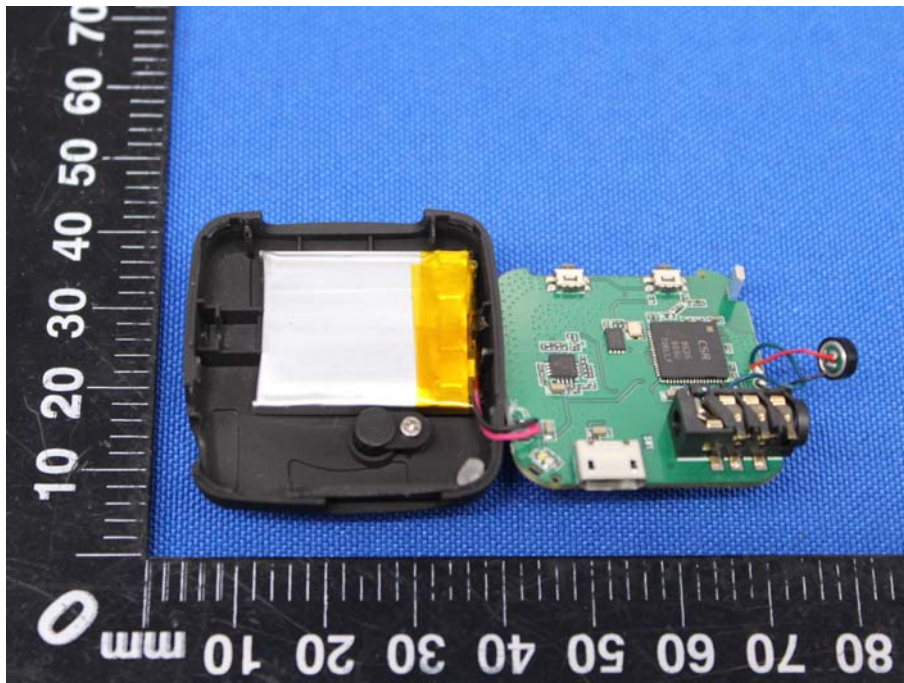

## Appendix B: Photographs of EUT

Product: Bluetooth Receiver

Model: M35

Internal Photos

Antenna