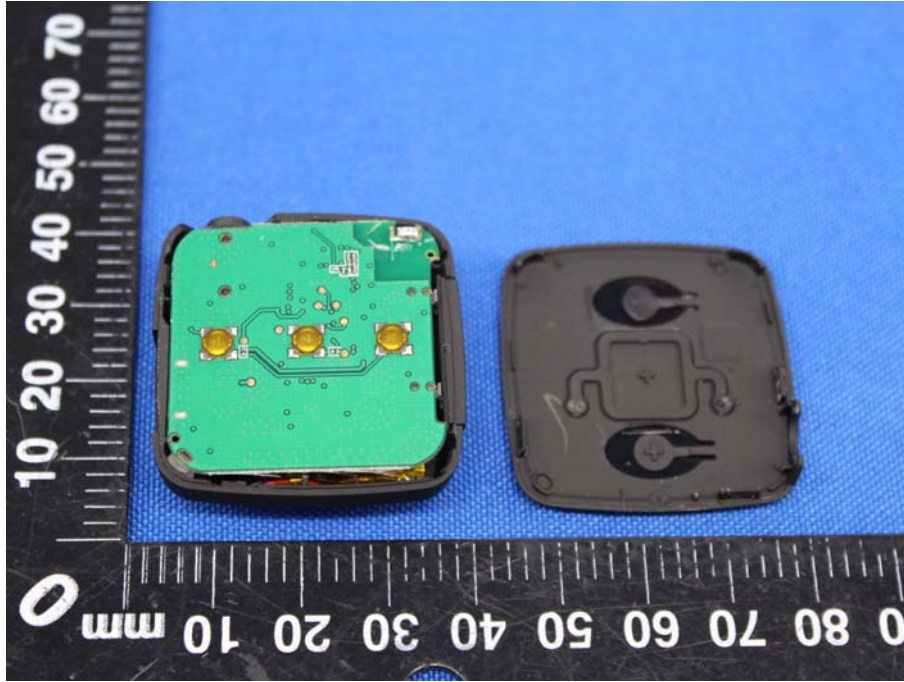

## Appendix B: Photographs of EUT

Product: Bluetooth Receiver

Model: M35

Internal Photos

Antenna