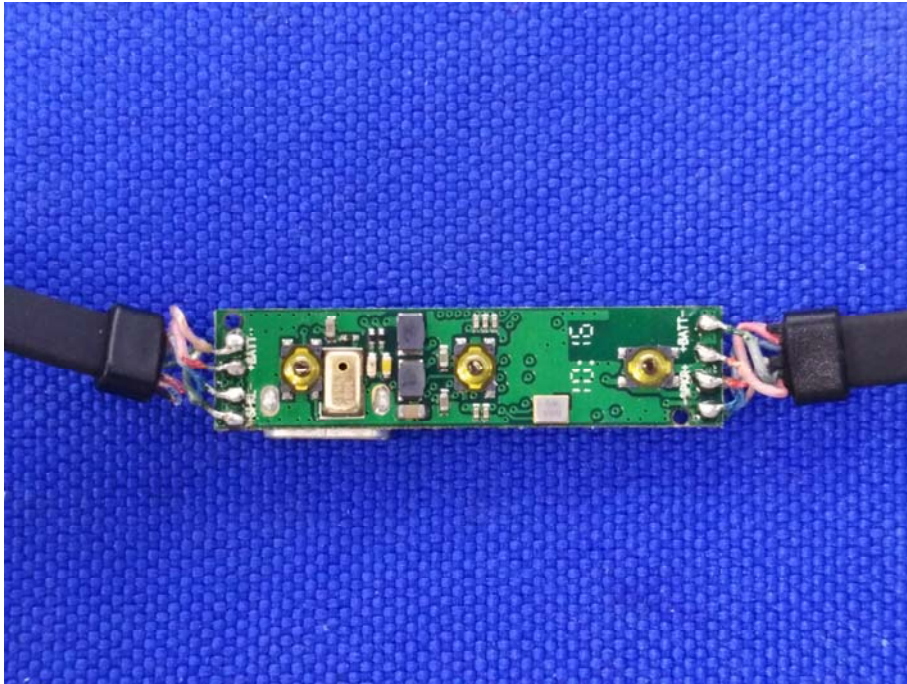

Product: Bluetooth Headset

Model: M21

Internal Photos

BT Antenna