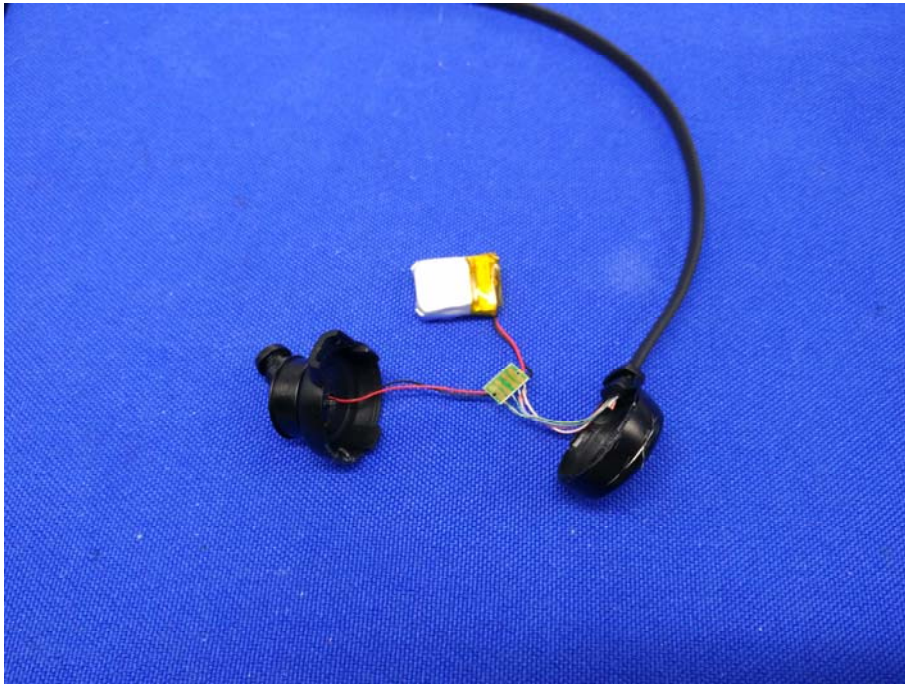

Product: Bluetooth Headset

Model: M21

Internal Photos

BT Antenna