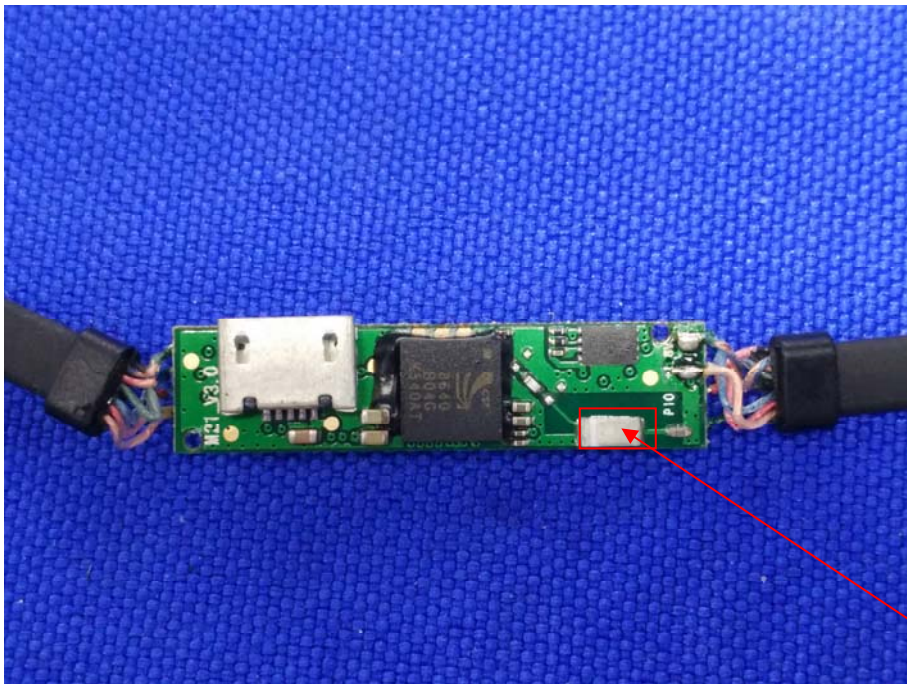

Product: Bluetooth Headset

Model: M21

Internal Photos

BT Antenna